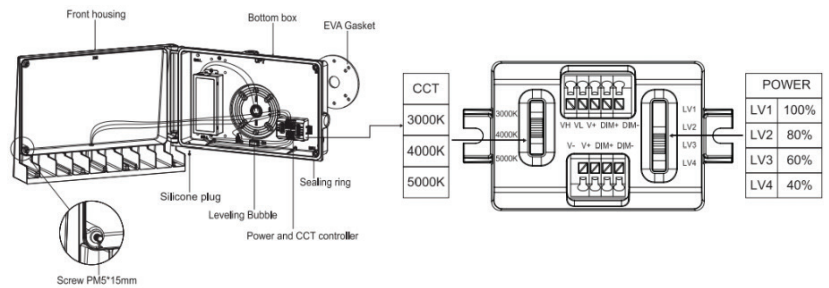

POWER AND CCT SELECTABLE VERSION

APPLICATIONS

- Warehouse Exterior
- Office Building Exterior
- Healthcare Location Exterior
- Commercial Space Exterior