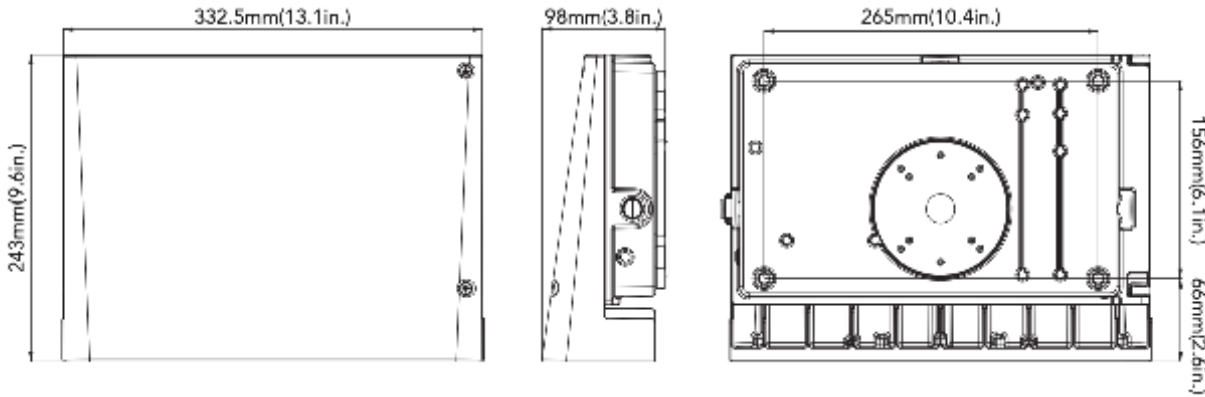

WPF Series Full-Cutoff Wall Pack

Outdoor Full-Cutoff Wall-Mounted Area Luminaires

PRODUCT DIMENSIONS

DIMENSIONS	Small Size	Large Size
Product Dimension	243 x 332.5 x 98 mm (9.6" x 13.1" x 3.8")	243 x 334.5 x 126 mm (9.6" x 13.2" x 5")

Small Size:

For 26W, 38W, 65W CCT Selectable; For 26W, 38W, 65W, 100W, 135W Single CCT

Large Size:

For 100W Wattage & CCT Selectable

WPF Series Full-Cutoff Wall Pack

Outdoor Full-Cutoff Wall-Mounted Area Luminaires