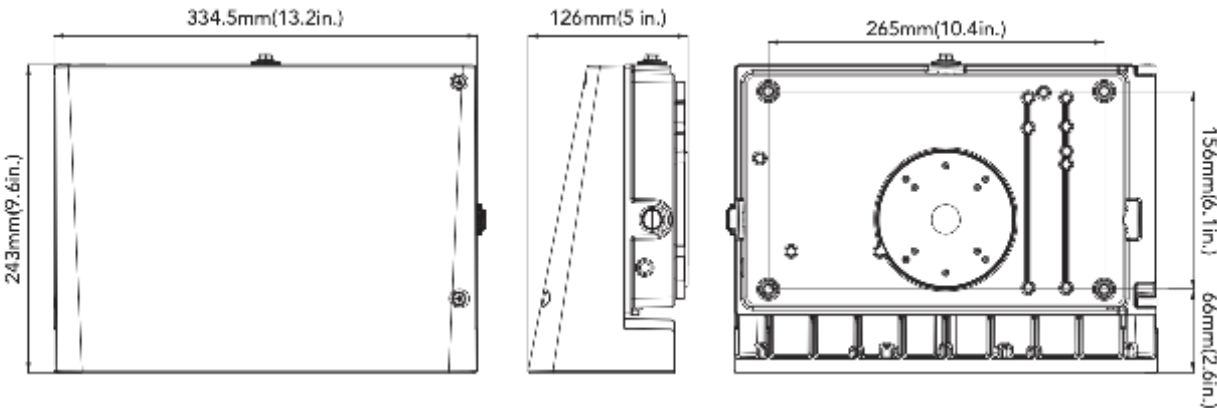

WPF Series Full-Cutoff Wall Pack

Outdoor Full-Cutoff Wall-Mounted Area Luminaires

PRODUCT DIMENSIONS

DIMENSIONS	Small Size	Large Size
Product Dimension	243 x 332.5 x 98 mm (9.6" x 13.1" x 3.8")	243 x 334.5 x 126 mm (9.6" x 13.2" x 5")

Small Size:

For 26W, 38W, 65W CCT Selectable; For 26W, 38W, 65W, 100W, 135W Single CCT

Large Size:

For 100W Wattage & CCT Selectable

WPF Series Full-Cutoff Wall Pack

Outdoor Full-Cutoff Wall-Mounted Area Luminaires