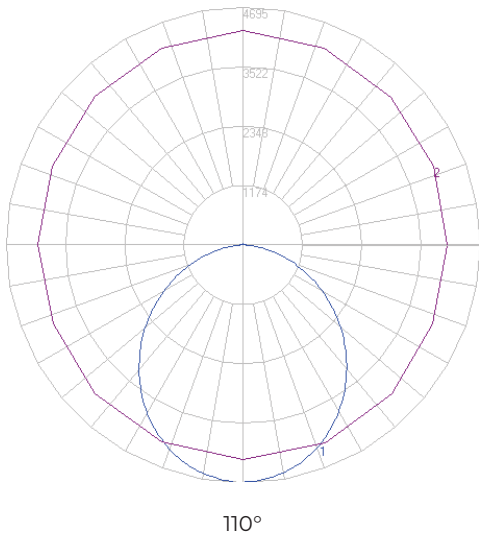

V01 Series Vapor Tight

Commercial & Industrial Buildings, Direct Linear Ambient Luminaries, Stairwell & Passageway

PERFORMANCE

Model	Housing Length	CRI	Wattage	C = Clear		F = Frosted		L = Clear (Low UGR)	
				Lumens	Efficacy	Lumens	Efficacy	Lumens	Efficacy
LLTV2V01-025WCS	2ft	80	25	3250	125	3125	125	-	-
LLTV4V01-035WCS	4ft	80	35	4725	130	4550	130	4550	130
LLTV4V01-046WCS	4ft	80	46	6210	130	5980	130	5980	130
LLTV4V01-060WCS	4ft	80	60	7800	130	7800	130	7800	130
LLTV8V01-065WCS	8ft	80	65	9750	150	9425	145	-	-
LLTV8V01-090WCS	8ft	80	90	13500	150	12600	140	-	-
LLTV8V01-110WCS	8ft	80	110	15400	140	15400	140	-	-

PHOTOMETRICS