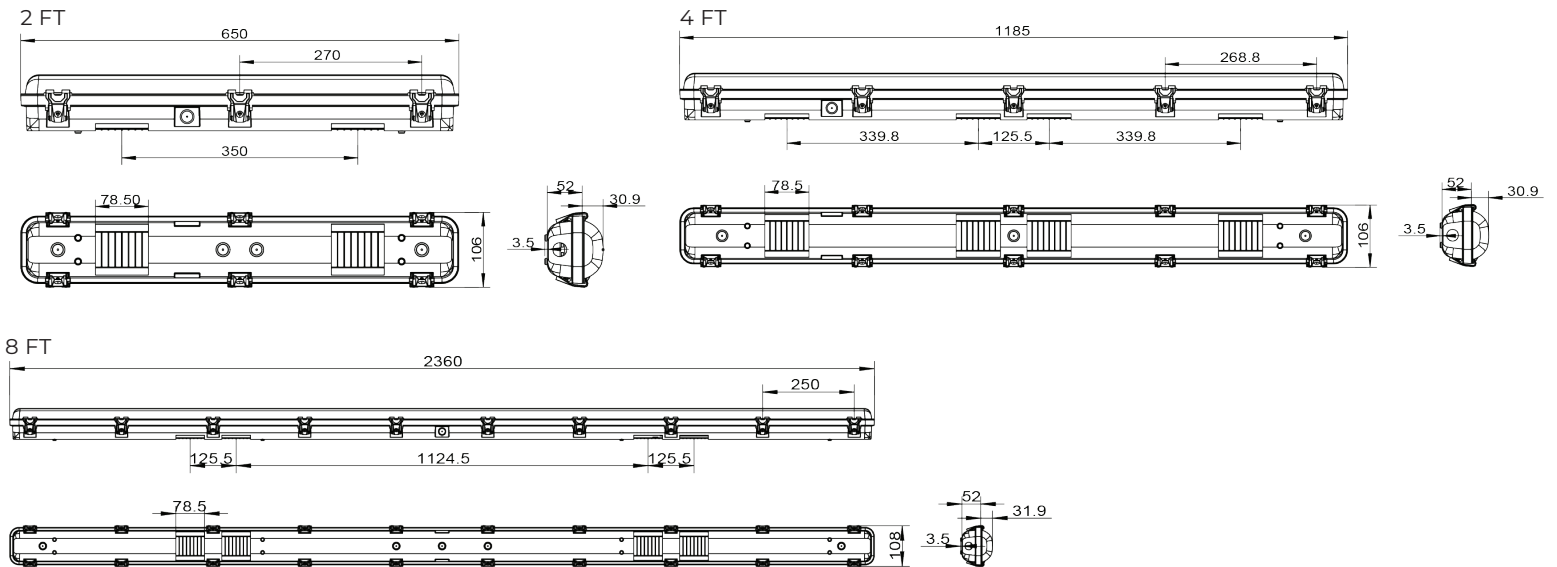

V01 Series Vapor Tight

Commercial & Industrial Buildings, Direct Linear Ambient Luminaires, Stairwell & Passageway

ORDERING GUIDE

Example: **LLTV2V01-025WCS-F**

SKU Root	Length	Wattage/Lumens	Driver Type	CCT	Lens	Sensor	Voltage	Emergency Backup
LLTV	2V01 - 2FT	-025 - 25/20/15W, Up to 3,500 lm	W - Wattage Selectable	CS - Color Selectable	-C - Anti-Glare Clear -F - Frosted	Blank - None -MM - Motion Sensor	BLANK - 120-277VAC -347 - 120-347VAC	Blank - None E - Emergency Driver
	4V01 - 4FT	-035 - 35/28/20W, Up to 4,900 lm -046 - 46/38/30W, Up to 6,440 lm -060 - 60/45/30W, Up to 8,400 lm			-C - Anti-Glare Clear -F - Frosted -L - Clear, Low UGR			
	8V01 - 8FT	-090 - 90/75/65/55W, Up to 13,500 lm -110 - 110/90/75/65W, Up to 15,400 lm			-C - Anti-Glare Clear -F - Frosted			

PRODUCT DIMENSIONS

DIMENSIONS	2 FT	4 FT	8 FT
Product Dimension	650 x 106 x 85 mm (25.59" x 4.17" x 3.35")	1185 x 106 x 85 mm (46.85" x 4.17" x 3.35")	2360 x 108 x 86 mm (92.91" x 4.25" x 3.38")
Luminaire Net Weight	5kg (11 lbs)	9.5 kg (21 lbs)	4.5 kg (9.92 lbs)
Export Carton Size	66 x 23 x 26 cm (26" x 9" x 10.25")	122 x 24.5 x 21 cm (48" x 9.65" x 8.26")	240 x 12 x 10 cm (94.5" x 4.73" x 3.94")
Gross Weight	6kg (13.22 lbs)	12 kg (26.45 lbs)	5.5 kg (12.12 lbs)