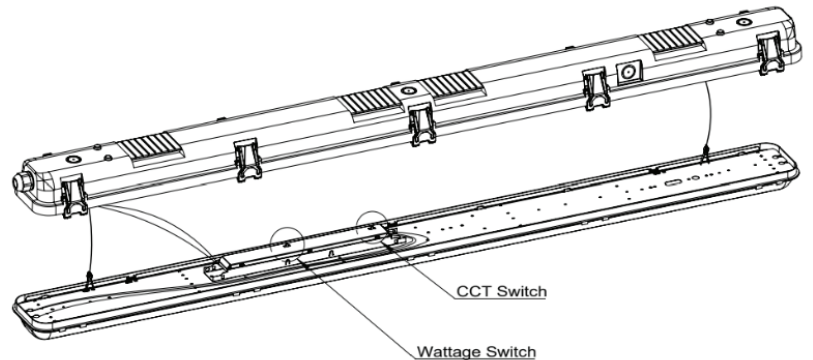

DETAILS

Weather any storm with vapor-tight LED lighting that is completely protected against water, dust, insects, and other ingress. This vapor tight meets a whole range of lighting needs; choose between 6 wattage packages and 3 CCT options. This fixture provides an output of up to 15,400 lumens, a luminous efficacy of up to 150 lm/W, and 3500K/4000K/5000K selectable color temperatures. The combinations make it easy for suppliers to stock and easy for end-users to get customized lighting.

KEY FEATURES

- Lumen Output Up to 15,400 lm
- CCT & Power Selectable
- Stock one SKU for different applications
- IP66 & IK10 double protection
- 2ft, 4ft, & 8ft Sizes

DIP SWITCH

The power and CCT can be set by the DIP switches from the driver.

PRODUCT DIMENSIONS

DIMENSIONS	2 FT	4 FT	8 FT
Product Dimension	650 x 106 x 85 mm (25.59" x 4.17" x 3.35")	1185 x 106 x 85 mm (46.85" x 4.17" x 3.35")	2360 x 108 x 86 mm (92.91" x 4.25" x 3.38")
Luminaire Net Weight	5kg (11 lbs)	9.5 kg (21 lbs)	4.5 kg (9.92 lbs)
Export Carton Size	66 x 23 x 26 cm (26" x 9" x 10.25")	122 x 24.5 x 21 cm (48" x 9.65" x 8.26")	240 x 12 x 10 cm (94.5" x 4.73" x 3.94")
Gross Weight	6kg (13.22 lbs)	12 kg (26.45 lbs)	5.5 kg (12.12 lbs)