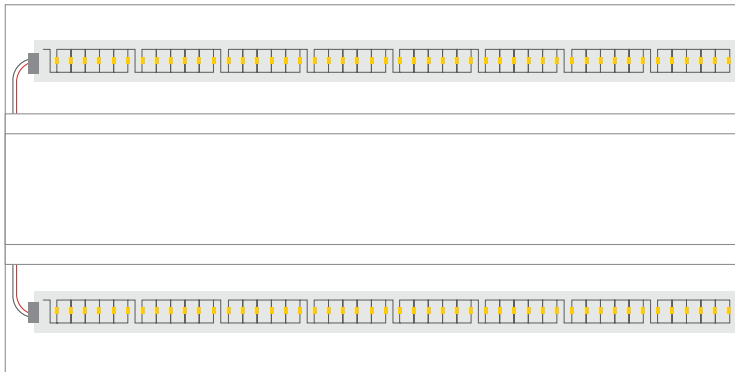

MOUNTING

Linear Retrofit Kit in 2'x4' Luminaire