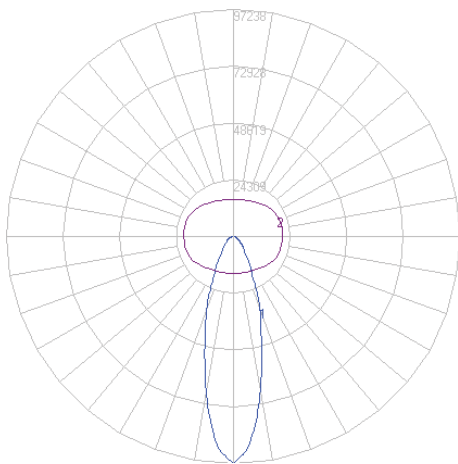

FL02 Series Flood Light

Outdoor Pole/Arm-Mounted Area & Roadway

PERFORMANCE

Model	CRI	Wattage	Lumens	Efficacy
LLTFL02-050D-XX	70	50	7,000	140
LLTFL02-100D-XX	70	100	14,000	140
LLTFL02-150D-XX	70	150	21,000	140
LLTFL02-200D-XX	70	200	28,000	140
LLTFL02-300D-XX	70	300	42,000	140

PHOTOMETRICS

30°