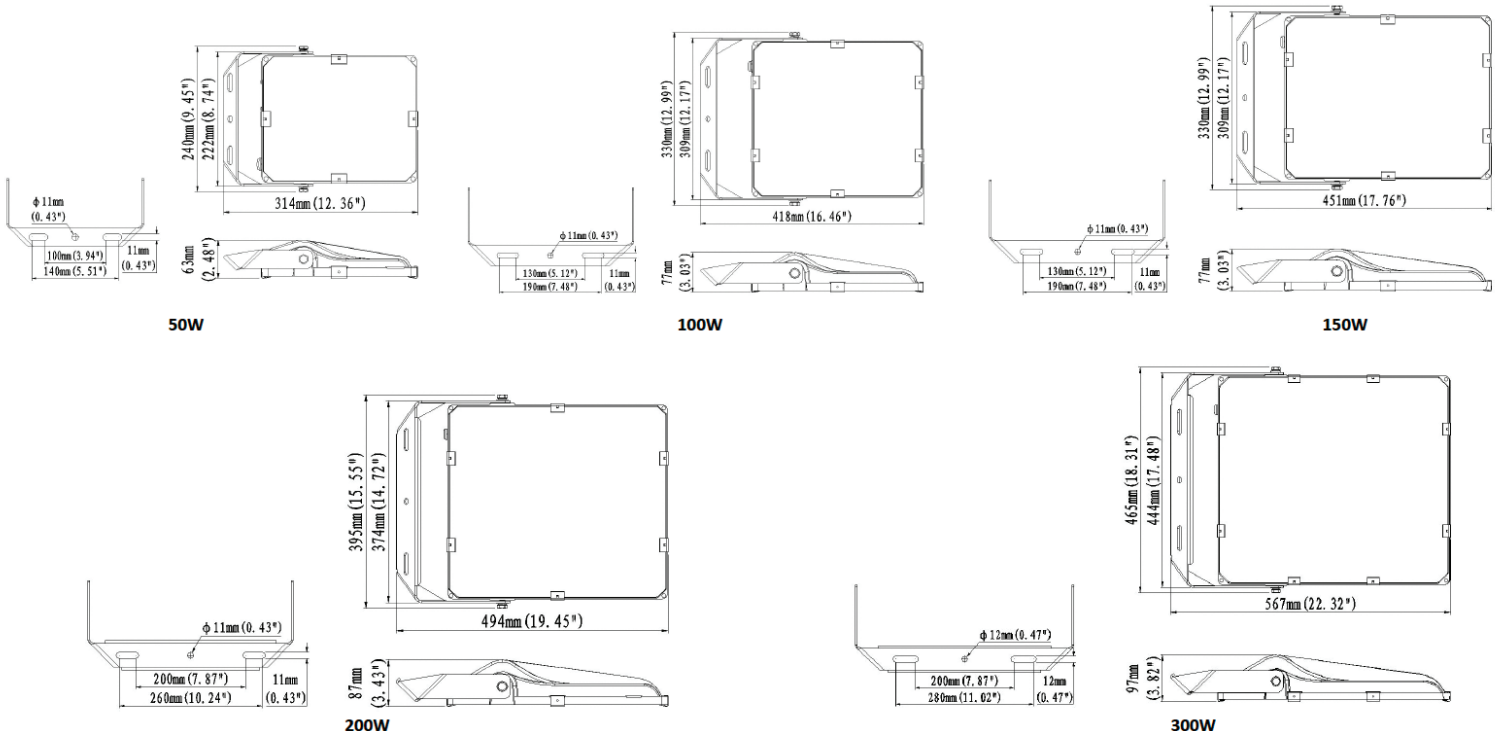

50W

FL02 Series Flood Light

Outdoor Pole/Arm-Mounted Area & Roadway

SPECIFICATIONS

Wattage & Lumens	50W, 7,000 lumens 100W, 14,000 lumens 150W, 21,000 lumens 200W, 28,000 lumens 300W, 42,000 lumens
Efficacy	140 lm/W
CCT	4000K, 5000K
CRI (Ra)	70
Controls	0-10V Dimming
Input Voltage	100-277VAC, 50/60Hz
Power Supply	SOSEN
Driver Type	Constant Current (CC)
Power Factor	>0.92
LED Type	LED 3030
Average Lifetime	L90: 40,000 hours L80: 83,000 hours L70: 132,000 hours
Beam Angle	No optics: 120° Optics: 60°, 30°, 15°, FN = 30°x60° (polarized 10°), FM= 65°x120° (polarized 55°), and FW=65°x120° (polarized 10°)
Mounting	Bracket Mounting, Pole Mounting, Clamp Bracket Mounting
Operating Temperature	-30°C to +50°C (-22°F to +122°F)
Material	Aluminum Alloy, Tempered Glass, Polycarbonate Optical Lens
Fixture Color	Black
Finish	Powder Coating
EPA	50W: 0.72 ft ² 100W: 1.29 ft ² 150W: 1.46 ft ² 200W: 1.93 ft ² 300W: 2.61 ft ²
Surge Protection	6kV line-line, 10kV line-earth
IP Rating	IP66
IK Rating	IK08
Certifications	DLC, ETL
Warranty	5 Years

PRODUCT DIMENSIONS

DIMENSIONS	50W	100W	150W	200W	300W
Product Dimension	314 x 240 x 63 mm (12.36" x 9.45" x 2.5")	418 x 330 x 77 mm (16.46" x 13" x 3.03")	451 x 330 x 77 mm (17.76" x 13" x 3.03")	494 x 395 x 87 mm (19.45" x 15.55" x 3.43")	567 x 465 x 97 mm (22.32" x 18.31" x 3.82")
Luminaire Net Weight	2.6±0.3kg (5.73±0.66 lbs)	3.9±0.3kg (8.6±0.66 lbs)	4.5±0.3kg (9.92±0.66 lbs)	6.3±0.3kg (13.89±0.66 lbs)	9.5±0.3kg (20.94±0.66 lbs)
Export Carton Size	364 x 105 x 280 mm (14.33" x 4.13" x 11.02")	474 x 120 x 368 mm (18.66" x 4.72" x 14.49")	516 x 130 x 368 mm (20.31" x 5.12" x 14.49")	568 x 140 x 430 mm (22.36" x 5.51" x 16.93")	652 x 160 x 510 mm (25.67" x 6.3" x 20.08")
Gross Weight	2.9±0.3kg (6.39±0.66 lbs)	4.5±0.3kg (9.92±0.66 lbs)	5.2±0.3kg (11.46±0.66 lbs)	7.2±0.3kg (15.87±0.66 lbs)	10.6±0.3kg (23.37±0.66 lbs)