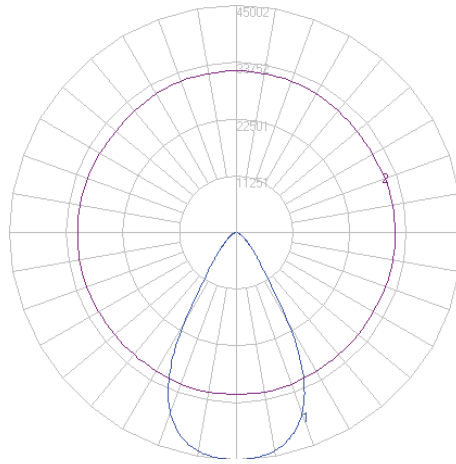

FL02 Series Flood Light

Outdoor Pole/Arm-Mounted Area & Roadway

PERFORMANCE

Model	CRI	Wattage	Lumens	Efficacy
LLTFL02-050D-XX	70	50	7,000	140
LLTFL02-100D-XX	70	100	14,000	140
LLTFL02-150D-XX	70	150	21,000	140
LLTFL02-200D-XX	70	200	28,000	140
LLTFL02-300D-XX	70	300	42,000	140

PHOTOMETRICS

60°