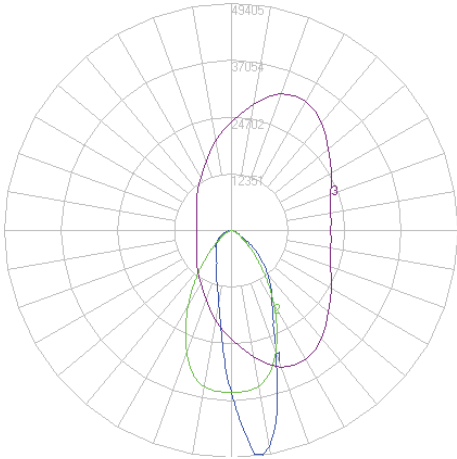

PRODUCT DIMENSIONS

DIMENSIONS	50W	100W	150W	200W	300W
Product Dimension	314 x 240 x 63 mm (12.36" x 9.45" x 2.5")	418 x 330 x 77 mm (16.46" x 13" x 3.03")	451 x 330 x 77 mm (17.76" x 13" x 3.03")	494 x 395 x 87 mm (19.45" x 15.55" x 3.43")	567 x 465 x 97 mm (22.32" x 18.31" x 3.82")
Luminaire Net Weight	2.6±0.3kg (5.73±0.66 lbs)	3.9±0.3kg (8.6±0.66 lbs)	4.5±0.3kg (9.92±0.66 lbs)	6.3±0.3kg (13.89±0.66 lbs)	9.5±0.3kg (20.94±0.66 lbs)
Export Carton Size	364 x 105 x 280 mm (14.33" x 4.13" x 11.02")	474 x 120 x 368 mm (18.66" x 4.72" x 14.49")	516 x 130 x 368 mm (20.31" x 5.12" x 14.49")	568 x 140 x 430 mm (22.36" x 5.51" x 16.93")	652 x 160 x 510 mm (25.67" x 6.3" x 20.08")
Gross Weight	2.9±0.3kg (6.39±0.66 lbs)	4.5±0.3kg (9.92±0.66 lbs)	5.2±0.3kg (11.46±0.66 lbs)	7.2±0.3kg (15.87±0.66 lbs)	10.6±0.3kg (23.37±0.66 lbs)

FL02 Series Flood Light

Outdoor Pole/Arm-Mounted Area & Roadway

PERFORMANCE

Model	CRI	Wattage	Lumens	Efficacy
LLTFL02-050D-XX	70	50	7,000	140
LLTFL02-100D-XX	70	100	14,000	140
LLTFL02-150D-XX	70	150	21,000	140
LLTFL02-200D-XX	70	200	28,000	140
LLTFL02-300D-XX	70	300	42,000	140

PHOTOMETRICS

120° (Standard)
Housing with existing glass cover
and no optics

60°

30°

15°

FL02 Series Flood Light

Outdoor Pole/Arm-Mounted Area & Roadway

PHOTOMETRICS (CONT'D)

FN = 30°x60° (polarized 10°)

FM = 65°x120° (polarized 55°)

FW = 65°x120° (polarized 10°)

FL02 Series Flood Light

Outdoor Pole/Arm-Mounted Area & Roadway

MOUNTING

Bracket Mounting

Pole Mounting