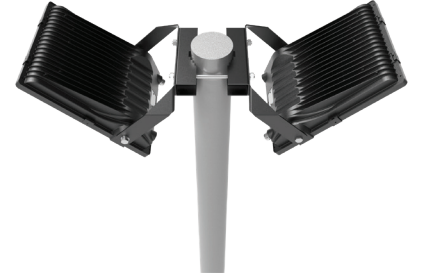

DETAILS

This LED Flood Light is offered in five different sizes, featuring wattages that range from 50W to 300W, catering to a wide range of applications. Its diverse selection of light distribution options makes it exceptionally versatile, ideal for various purposes such as illuminating stadiums and billboards.

KEY FEATURES

- Lumen Output Up to 42,000 lm
- Wide choice of optics to suit more applications
- External vent to avoid internal fogging
- Bracket or Pole Mount Options
- IP66 & IK08 double protection

APPLICATIONS

50W

FL02 Series Flood Light

Outdoor Pole/Arm-Mounted Area & Roadway

SPECIFICATIONS

Wattage & Lumens	50W, 7,000 lumens 100W, 14,000 lumens 150W, 21,000 lumens 200W, 28,000 lumens 300W, 42,000 lumens
Efficacy	140 lm/W
CCT	4000K, 5000K
CRI (Ra)	70
Controls	0-10V Dimming
Input Voltage	100-277VAC, 50/60Hz
Power Supply	SOSEN
Driver Type	Constant Current (CC)
Power Factor	>0.92
LED Type	LED 3030
Average Lifetime	L90: 40,000 hours L80: 83,000 hours L70: 132,000 hours
Beam Angle	No optics: 120° Optics: 60°, 30°, 15°, FN = 30°x60° (polarized 10°), FM= 65°x120° (polarized 55°), and FW=65°x120° (polarized 10°)
Mounting	Bracket Mounting, Pole Mounting, Clamp Bracket Mounting
Operating Temperature	-30°C to +50°C (-22°F to +122°F)
Material	Aluminum Alloy, Tempered Glass, Polycarbonate Optical Lens
Fixture Color	Black
Finish	Powder Coating
EPA	50W: 0.72 ft ² 100W: 1.29 ft ² 150W: 1.46 ft ² 200W: 1.93 ft ² 300W: 2.61 ft ²
Surge Protection	6kV line-line, 10kV line-earth
IP Rating	IP66
IK Rating	IK08
Certifications	DLC, ETL
Warranty	5 Years

FN = 30°x60° (polarized 10°)

FM = 65°x120° (polarized 55°)

FW = 65°x120° (polarized 10°)

FL02 Series Flood Light

Outdoor Pole/Arm-Mounted Area & Roadway

MOUNTING

Bracket Mounting

Pole Mounting