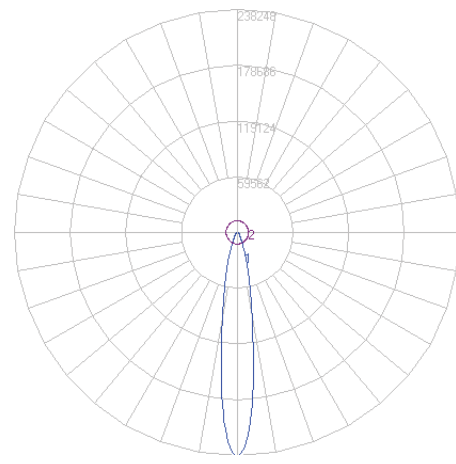

PRODUCT DIMENSIONS

DIMENSIONS	50W	100W	150W	200W	300W
Product Dimension	314 x 240 x 63 mm (12.36" x 9.45" x 2.5")	418 x 330 x 77 mm (16.46" x 13" x 3.03")	451 x 330 x 77 mm (17.76" x 13" x 3.03")	494 x 395 x 87 mm (19.45" x 15.55" x 3.43")	567 x 465 x 97 mm (22.32" x 18.31" x 3.82")
Luminaire Net Weight	2.6±0.3kg (5.73±0.66 lbs)	3.9±0.3kg (8.6±0.66 lbs)	4.5±0.3kg (9.92±0.66 lbs)	6.3±0.3kg (13.89±0.66 lbs)	9.5±0.3kg (20.94±0.66 lbs)
Export Carton Size	364 x 105 x 280 mm (14.33" x 4.13" x 11.02")	474 x 120 x 368 mm (18.66" x 4.72" x 14.49")	516 x 130 x 368 mm (20.31" x 5.12" x 14.49")	568 x 140 x 430 mm (22.36" x 5.51" x 16.93")	652 x 160 x 510 mm (25.67" x 6.3" x 20.08")
Gross Weight	2.9±0.3kg (6.39±0.66 lbs)	4.5±0.3kg (9.92±0.66 lbs)	5.2±0.3kg (11.46±0.66 lbs)	7.2±0.3kg (15.87±0.66 lbs)	10.6±0.3kg (23.37±0.66 lbs)

PHOTOMETRICS

120° (Standard)
Housing with existing glass cover
and no optics

60°

30°

15°

FL02 Series Flood Light

Outdoor Pole/Arm-Mounted Area & Roadway

PHOTOMETRICS (CONT'D)