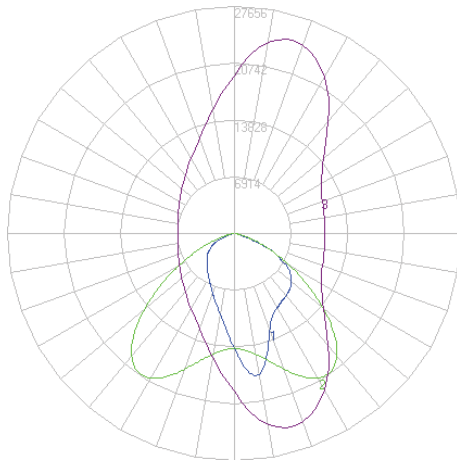

PRODUCT DIMENSIONS

DIMENSIONS	50W	100W	150W	200W	300W
Product Dimension	314 x 240 x 63 mm (12.36" x 9.45" x 2.5")	418 x 330 x 77 mm (16.46" x 13" x 3.03")	451 x 330 x 77 mm (17.76" x 13" x 3.03")	494 x 395 x 87 mm (19.45" x 15.55" x 3.43")	567 x 465 x 97 mm (22.32" x 18.31" x 3.82")
Luminaire Net Weight	2.6±0.3kg (5.73±0.66 lbs)	3.9±0.3kg (8.6±0.66 lbs)	4.5±0.3kg (9.92±0.66 lbs)	6.3±0.3kg (13.89±0.66 lbs)	9.5±0.3kg (20.94±0.66 lbs)
Export Carton Size	364 x 105 x 280 mm (14.33" x 4.13" x 11.02")	474 x 120 x 368 mm (18.66" x 4.72" x 14.49")	516 x 130 x 368 mm (20.31" x 5.12" x 14.49")	568 x 140 x 430 mm (22.36" x 5.51" x 16.93")	652 x 160 x 510 mm (25.67" x 6.3" x 20.08")
Gross Weight	2.9±0.3kg (6.39±0.66 lbs)	4.5±0.3kg (9.92±0.66 lbs)	5.2±0.3kg (11.46±0.66 lbs)	7.2±0.3kg (15.87±0.66 lbs)	10.6±0.3kg (23.37±0.66 lbs)

FL02 Series Flood Light

Outdoor Pole/Arm-Mounted Area & Roadway

PERFORMANCE

Model	CRI	Wattage	Lumens	Efficacy
LLTFL02-050D-XX	70	50	7,000	140
LLTFL02-100D-XX	70	100	14,000	140
LLTFL02-150D-XX	70	150	21,000	140
LLTFL02-200D-XX	70	200	28,000	140
LLTFL02-300D-XX	70	300	42,000	140

PHOTOMETRICS

120° (Standard)
Housing with existing glass cover
and no optics

60°

30°

15°

FL02 Series Flood Light

Outdoor Pole/Arm-Mounted Area & Roadway

PHOTOMETRICS (CONT'D)

FN = 30°x60° (polarized 10°)

FM = 65°x120° (polarized 55°)

FW = 65°x120° (polarized 10°)

FL02 Series Flood Light

Outdoor Pole/Arm-Mounted Area & Roadway

MOUNTING

Bracket Mounting

Pole Mounting