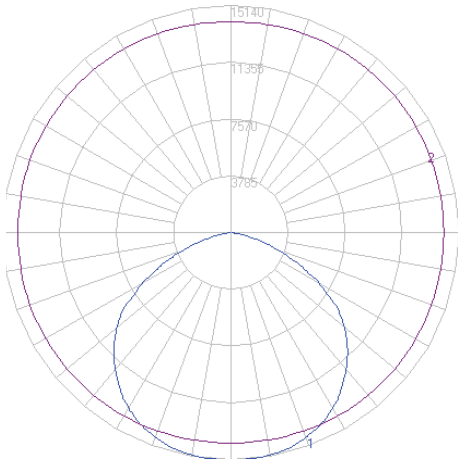

FL02 Series Flood Light

Outdoor Pole/Arm-Mounted Area & Roadway

PERFORMANCE

Model	CRI	Wattage	Lumens	Efficacy
LLTFL02-050D-XX	70	50	7,000	140
LLTFL02-100D-XX	70	100	14,000	140
LLTFL02-150D-XX	70	150	21,000	140
LLTFL02-200D-XX	70	200	28,000	140
LLTFL02-300D-XX	70	300	42,000	140

PHOTOMETRICS

120° (Standard)
Housing with existing glass cover
and no optics