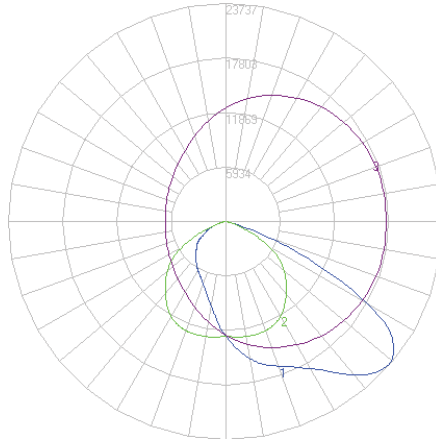

PRODUCT DIMENSIONS

DIMENSIONS	50W	100W	150W	200W	300W
Product Dimension	314 x 240 x 63 mm (12.36" x 9.45" x 2.5")	418 x 330 x 77 mm (16.46" x 13" x 3.03")	451 x 330 x 77 mm (17.76" x 13" x 3.03")	494 x 395 x 87 mm (19.45" x 15.55" x 3.43")	567 x 465 x 97 mm (22.32" x 18.31" x 3.82")
Luminaire Net Weight	2.6±0.3kg (5.73±0.66 lbs)	3.9±0.3kg (8.6±0.66 lbs)	4.5±0.3kg (9.92±0.66 lbs)	6.3±0.3kg (13.89±0.66 lbs)	9.5±0.3kg (20.94±0.66 lbs)
Export Carton Size	364 x 105 x 280 mm (14.33" x 4.13" x 11.02")	474 x 120 x 368 mm (18.66" x 4.72" x 14.49")	516 x 130 x 368 mm (20.31" x 5.12" x 14.49")	568 x 140 x 430 mm (22.36" x 5.51" x 16.93")	652 x 160 x 510 mm (25.67" x 6.3" x 20.08")
Gross Weight	2.9±0.3kg (6.39±0.66 lbs)	4.5±0.3kg (9.92±0.66 lbs)	5.2±0.3kg (11.46±0.66 lbs)	7.2±0.3kg (15.87±0.66 lbs)	10.6±0.3kg (23.37±0.66 lbs)

FL02 Series Flood Light

Outdoor Pole/Arm-Mounted Area & Roadway

PERFORMANCE

Model	CRI	Wattage	Lumens	Efficacy
LLTFL02-050D-XX	70	50	7,000	140
LLTFL02-100D-XX	70	100	14,000	140
LLTFL02-150D-XX	70	150	21,000	140
LLTFL02-200D-XX	70	200	28,000	140
LLTFL02-300D-XX	70	300	42,000	140

PHOTOMETRICS

120° (Standard)
Housing with existing glass cover
and no optics

60°

30°

15°

FL02 Series Flood Light

Outdoor Pole/Arm-Mounted Area & Roadway

PHOTOMETRICS (CONT'D)

FN = 30°x60° (polarized 10°)

FM = 65°x120° (polarized 55°)

FW = 65°x120° (polarized 10°)

FL02 Series Flood Light

Outdoor Pole/Arm-Mounted Area & Roadway

MOUNTING

Bracket Mounting

Pole Mounting