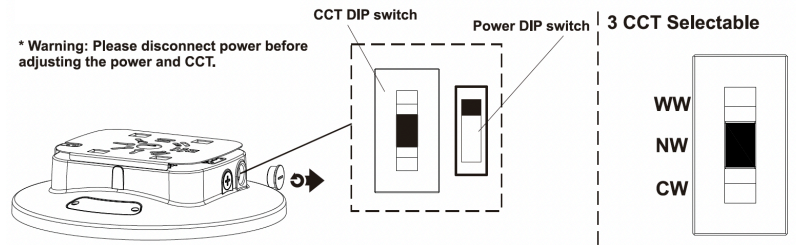

DETAILS

Designed for parking facilities, garages, and many other outdoor covered areas. This canopy light features a built-in 1,350 lumen uplight to uplift any parking structure and eliminate "Cave Effect". Its housing is IP65 rated to withstand dust, water jets, extreme temperatures and carries an IK08 rating for impact protection.

KEY FEATURES

- Lumen Output Up to 16,000 lm
- Power & CCT Selectable
- Easy Plug-In Motion Sensor
- Uplight Switch Eliminates "Cave Effect"
- IP65 & IK08 double protection

POWER & CCT SELECTABLE

Using the DIP switches on the fixture, the driver can be set to operate at 30%, 50%, 75% or 100% power, and the CCT can be set to Cool White (CW), Natural White (NW), or Warm White (WW).