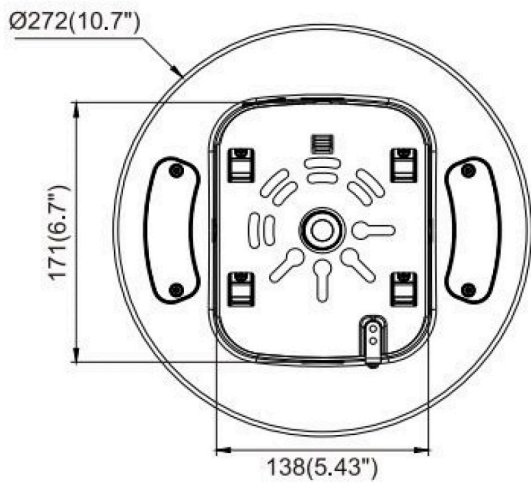

CP03 Series Canopy Light

Parking Garage Luminaires

SPECIFICATIONS

Wattage & Lumens	25W Selectable (25/19/13/7.5W), Up to 4,000 lumens 40W Selectable (40/30/20/12W), Up to 6,400 lumens 60W Selectable (60/45/30/18W), Up to 9,600 lumens 80W Selectable (80/60/40/24W), Up to 12,800 lumens 100W Selectable (100/75/50/30W), Up to 16,000 lumens
Efficacy	Up to 160 lm/W
CCT	3000K/4000K/5000K Selectable
CRI (Ra)	70
Controls	0-10V Dimming Integral Sensor Receptacle CCT & Power Selectable
Input Voltage	120-277VAC / 120-347VAC, 50/60Hz
Power Supply	Becky
Driver Type	Constant Current (CC)
Power Factor	>0.9
LED Type	LED 2835
Average Lifetime	L80: 91,000 hours L70: 153,000 hours
Beam Angle	Type V
Mounting	Surface Mount 3/4" NPT Pendant Mount
Operating Temperature	-30°C to 50°C (-22°F to +122°F) - 25W-80W -30°C to 45°C (-22°F to +113°F) - 100W
Material	Aluminum Alloy, Polycarbonate Optical Lens
Fixture Color	White
Finish	Powder Coating
Surge Protection	4kV line-line, 6kV line-earth
IP Rating	IP65
IK Rating	IK08
Certifications	DLC Premium, ETL
Warranty	5 Years

CP03 Series Canopy Light

Parking Garage Luminaires

ORDERING GUIDE

 Example: **LLTVCP03-080WCS**

SKU Root	Wattage / Lumens	CCT	Voltage
LLTVCP03-	025W - 25/19/13/7.5W Selectable, Up to 4,000 lumens 040W - 40/30/20/12W Selectable, Up to 6,400 lumens 060W - 60/45/30/18W Selectable, Up to 9,600 lumens 080W - 80/60/40/24W Selectable, Up to 12,800 lumens 100W - 100/75/50/30W Selectable, Up to 16,000 lumens	CS - 3000K/4000K/5000K Selectable	Blank - 120-277V -347 - 120-347V

PRODUCT DIMENSIONS

DIMENSIONS	25W, 40W, 60W	80W, 100W
Product Dimension	272 x 272 x 78mm (10.7" x 10.7" x 3")	322 x 322 x 84mm (12.7" x 12.7" x 3.3")
Luminaire Net Weight	2.1kg (4.63 lbs)	2.6kg (5.73 lbs)
Export Carton Size	330 x 330 x 130mm (13" x 13" x 5.12")	375 x 375 x 140mm (14.76" x 14.76" x 5.51")
Gross Weight	2.8 kg (6.1 lbs)	3.8 kg (8.4 lbs)