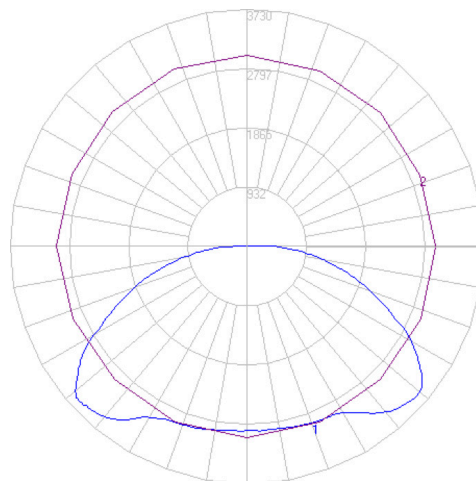

PRODUCT DIMENSIONS

DIMENSIONS	25W, 40W, 60W	80W, 100W
Product Dimension	272 x 272 x 78mm (10.7" x 10.7" x 3")	322 x 322 x 84mm (12.7" x 12.7" x 3.3")
Luminaire Net Weight	2.1kg (4.63 lbs)	2.6kg (5.73 lbs)
Export Carton Size	330 x 330 x 130mm (13" x 13" x 5.12")	375 x 375 x 140mm (14.76" x 14.76" x 5.51")
Gross Weight	2.8 kg (6.1 lbs)	3.8 kg (8.4 lbs)

PHOTOMETRICS

25-60W (w/Uplight On)

25-60W (w/Uplight Off)

80-100W (w/Uplight On)

80-100W (w/Uplight Off)

CP03 Series Canopy Light

Parking Garage Luminaires

MOUNTING