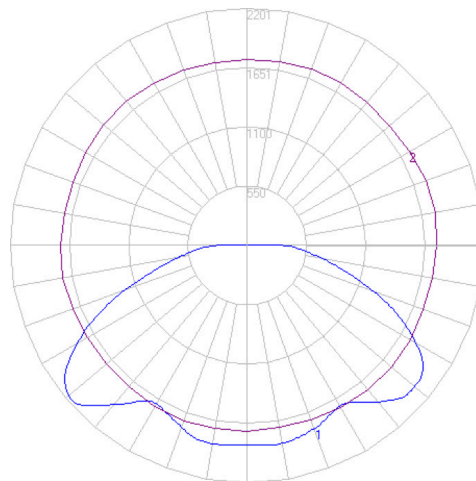

25-60W (w/Uplight Off)