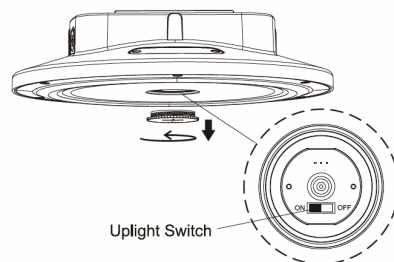

PRODUCT DIMENSIONS

DIMENSIONS	25W, 40W, 60W	80W, 100W
Product Dimension	272 x 272 x 78mm (10.7" x 10.7" x 3")	322 x 322 x 84mm (12.7" x 12.7" x 3.3")
Luminaire Net Weight	2.1kg (4.63 lbs)	2.6kg (5.73 lbs)
Export Carton Size	330 x 330 x 130mm (13" x 13" x 5.12")	375 x 375 x 140mm (14.76" x 14.76" x 5.51")
Gross Weight	2.8 kg (6.1 lbs)	3.8 kg (8.4 lbs)

Surface Mount

3/4" NPT Pendant Mount

SENSOR MOUNTING

100%
75%
50%
30%

Note: If you need to use the sensor, please adjust the fixture to 100% power output first. PIR/microwave sensor only work when 100% power output. CCT adjustable function is available when you add sensor.

1

2

UPLIGHT CONTROLS

CP03 Series Canopy Light

Parking Garage Luminaires

ACCESSORIES

SKU	Description	Image
LLTASEN-MIC04	Microwave Sensor	
LLTASEN-PIR03	PIR Sensor	
LLTASEN-RM03	Remote for PIR and Microwave Sensor	
LLTACP03-GS-60 LLTACP03-GS-100	Shield, CP03, Half Visor for 25-60W Shield, CP03, Half Visor for 80-100W	
LLTACP03-WG-60 LLTACP03-WG-100	Guard, CP03, Wire 25-60W Guard, CP03, Wire 80-100W	
LLTACP03-BRDSPK-60 LLTACP03-BRDSPK-100	Bird-Spike, CP03, 25-60W Bird-Spike, CP03, 80-100W	