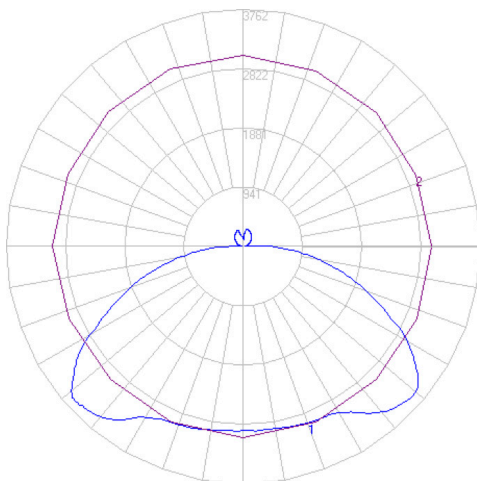

80-100W (w/Uplight On)