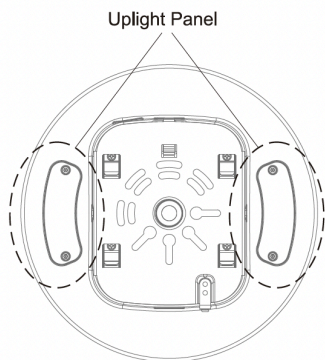

PRODUCT DIMENSIONS

DIMENSIONS	25W, 40W, 60W	80W, 100W
Product Dimension	272 x 272 x 78mm (10.7" x 10.7" x 3")	322 x 322 x 84mm (12.7" x 12.7" x 3.3")
Luminaire Net Weight	2.1kg (4.63 lbs)	2.6kg (5.73 lbs)
Export Carton Size	330 x 330 x 130mm (13" x 13" x 5.12")	375 x 375 x 140mm (14.76" x 14.76" x 5.51")
Gross Weight	2.8 kg (6.1 lbs)	3.8 kg (8.4 lbs)

Surface Mount

3/4" NPT Pendant Mount

SENSOR MOUNTING

100%
75%
50%
30%

Note: If you need to use the sensor, please adjust the fixture to 100% power output first. PIR/microwave sensor only work when 100% power output. CCT adjustable function is available when you add sensor.

1

2

UPLIGHT CONTROLS

CP03 Series Canopy Light

Parking Garage Luminaires

ACCESSORIES

SKU	Description	Image
LLTASEN-MIC04	Microwave Sensor	
LLTASEN-PIR03	PIR Sensor	
LLTASEN-RM03	Remote for PIR and Microwave Sensor	
LLTACP03-GS-60 LLTACP03-GS-100	Shield, CP03, Half Visor for 25-60W Shield, CP03, Half Visor for 80-100W	
LLTACP03-WG-60 LLTACP03-WG-100	Guard, CP03, Wire 25-60W Guard, CP03, Wire 80-100W	
LLTACP03-BRDSPK-60 LLTACP03-BRDSPK-100	Bird-Spike, CP03, 25-60W Bird-Spike, CP03, 80-100W	