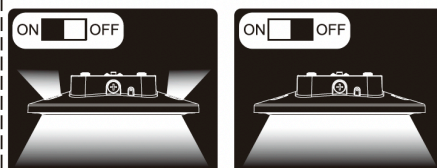

UPLIGHT CONTROLS