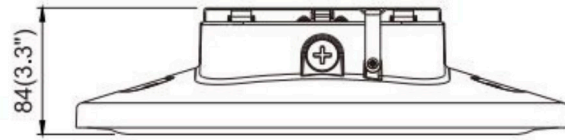

PRODUCT DIMENSIONS

DIMENSIONS	25W, 40W, 60W	80W, 100W
Product Dimension	272 x 272 x 78mm (10.7" x 10.7" x 3")	322 x 322 x 84mm (12.7" x 12.7" x 3.3")
Luminaire Net Weight	2.1kg (4.63 lbs)	2.6kg (5.73 lbs)
Export Carton Size	330 x 330 x 130mm (13" x 13" x 5.12")	375 x 375 x 140mm (14.76" x 14.76" x 5.51")
Gross Weight	2.8 kg (6.1 lbs)	3.8 kg (8.4 lbs)