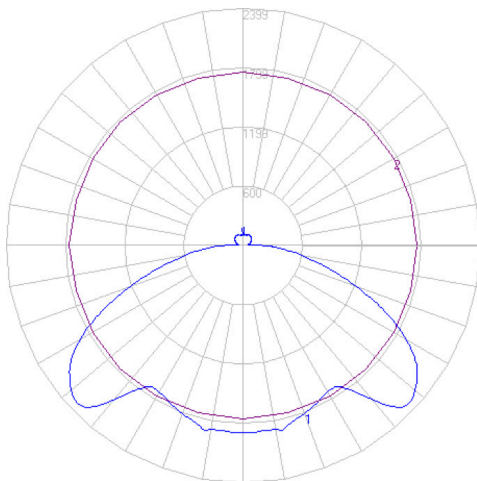

CP03 Series Canopy Light

Parking Garage Luminaires

PERFORMANCE

Model	CRI	Wattage	3000K		4000K		5000K	
			Lumens	Efficacy	Lumens	Efficacy	Lumens	Efficacy
LLTVCP03-025WCS	70	25	3,500	140	4,000	160	3,750	150
LLTVCP03-040WCS	70	40	5,600	140	6,400	160	6,000	150
LLTVCP03-060WCS	70	60	8,400	140	9,600	160	9,000	150
LLTVCP03-080WCS	70	80	11,200	140	12,800	160	12,000	150
LLTVCP03-100WCS	70	100	14,000	140	16,000	160	15,000	150

PHOTOMETRICS

25-60W (w/Uplight On)