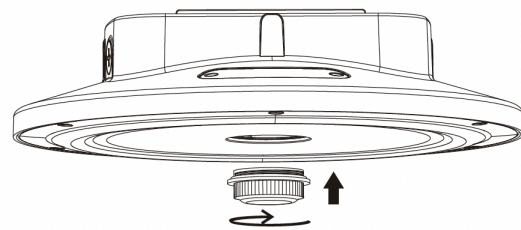

PRODUCT DIMENSIONS

DIMENSIONS	25W, 40W, 60W	80W, 100W
Product Dimension	272 x 272 x 78mm (10.7" x 10.7" x 3")	322 x 322 x 84mm (12.7" x 12.7" x 3.3")
Luminaire Net Weight	2.1kg (4.63 lbs)	2.6kg (5.73 lbs)
Export Carton Size	330 x 330 x 130mm (13" x 13" x 5.12")	375 x 375 x 140mm (14.76" x 14.76" x 5.51")
Gross Weight	2.8 kg (6.1 lbs)	3.8 kg (8.4 lbs)

Surface Mount

3/4" NPT Pendant Mount

SENSOR MOUNTING

100%
75%
50%
30%

Note: If you need to use the sensor, please adjust the fixture to 100% power output first. PIR/microwave sensor only work when 100% power output. CCT adjustable function is available when you add sensor.

1

2

UPLIGHT CONTROLS

CP03 Series Canopy Light

Parking Garage Luminaires

ACCESSORIES

SKU	Description	Image
LLTASEN-MIC04	Microwave Sensor	
LLTASEN-PIR03	PIR Sensor	
LLTASEN-RM03	Remote for PIR and Microwave Sensor	
LLTACP03-GS-60 LLTACP03-GS-100	Shield, CP03, Half Visor for 25-60W Shield, CP03, Half Visor for 80-100W	
LLTACP03-WG-60 LLTACP03-WG-100	Guard, CP03, Wire 25-60W Guard, CP03, Wire 80-100W	
LLTACP03-BRDSPK-60 LLTACP03-BRDSPK-100	Bird-Spike, CP03, 25-60W Bird-Spike, CP03, 80-100W	