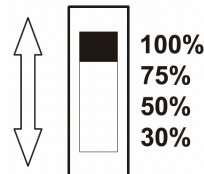

4 Power Selectable

* The tolerance for power is $\pm 10\%$

Power	100%	75%	50%	30%
25W	25W	19W	13W	7.5W
40W	40W	30W	20W	12W
60W	60W	45W	30W	18W
80W	80W	60W	40W	24W
100W	100W	75W	50W	30W