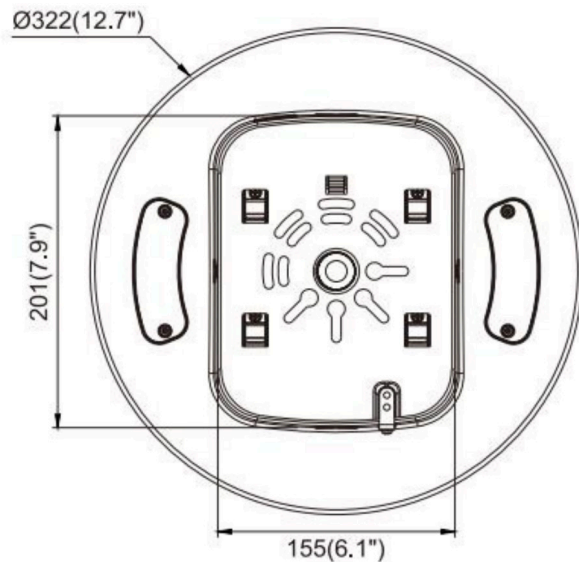

CP03 Series Canopy Light

Parking Garage Luminaires

ORDERING GUIDE

Example: **LLTVCP03-080WCS**

SKU Root	Wattage / Lumens	CCT	Voltage
LLTVCP03-	025W - 25/19/13/7.5W Selectable, Up to 4,000 lumens 040W - 40/30/20/12W Selectable, Up to 6,400 lumens 060W - 60/45/30/18W Selectable, Up to 9,600 lumens 080W - 80/60/40/24W Selectable, Up to 12,800 lumens 100W - 100/75/50/30W Selectable, Up to 16,000 lumens	CS - 3000K/4000K/5000K Selectable	Blank - 120-277V -347 - 120-347V

PRODUCT DIMENSIONS

DIMENSIONS	25W, 40W, 60W	80W, 100W
Product Dimension	272 x 272 x 78mm (10.7" x 10.7" x 3")	322 x 322 x 84mm (12.7" x 12.7" x 3.3")
Luminaire Net Weight	2.1kg (4.63 lbs)	2.6kg (5.73 lbs)
Export Carton Size	330 x 330 x 130mm (13" x 13" x 5.12")	375 x 375 x 140mm (14.76" x 14.76" x 5.51")
Gross Weight	2.8 kg (6.1 lbs)	3.8 kg (8.4 lbs)

80W/100W