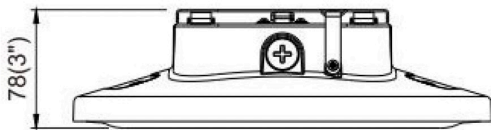

CP03 Series Canopy Light

Parking Garage Luminaires

ORDERING GUIDE

 Example: **LLTVCP03-080WCS**

SKU Root	Wattage / Lumens	CCT	Voltage
LLTVCP03-	025W - 25/19/13/7.5W Selectable, Up to 4,000 lumens 040W - 40/30/20/12W Selectable, Up to 6,400 lumens 060W - 60/45/30/18W Selectable, Up to 9,600 lumens 080W - 80/60/40/24W Selectable, Up to 12,800 lumens 100W - 100/75/50/30W Selectable, Up to 16,000 lumens	CS - 3000K/4000K/5000K Selectable	Blank - 120-277V -347 - 120-347V

PRODUCT DIMENSIONS

DIMENSIONS	25W, 40W, 60W	80W, 100W
Product Dimension	272 x 272 x 78mm (10.7" x 10.7" x 3")	322 x 322 x 84mm (12.7" x 12.7" x 3.3")
Luminaire Net Weight	2.1kg (4.63 lbs)	2.6kg (5.73 lbs)
Export Carton Size	330 x 330 x 130mm (13" x 13" x 5.12")	375 x 375 x 140mm (14.76" x 14.76" x 5.51")
Gross Weight	2.8 kg (6.1 lbs)	3.8 kg (8.4 lbs)