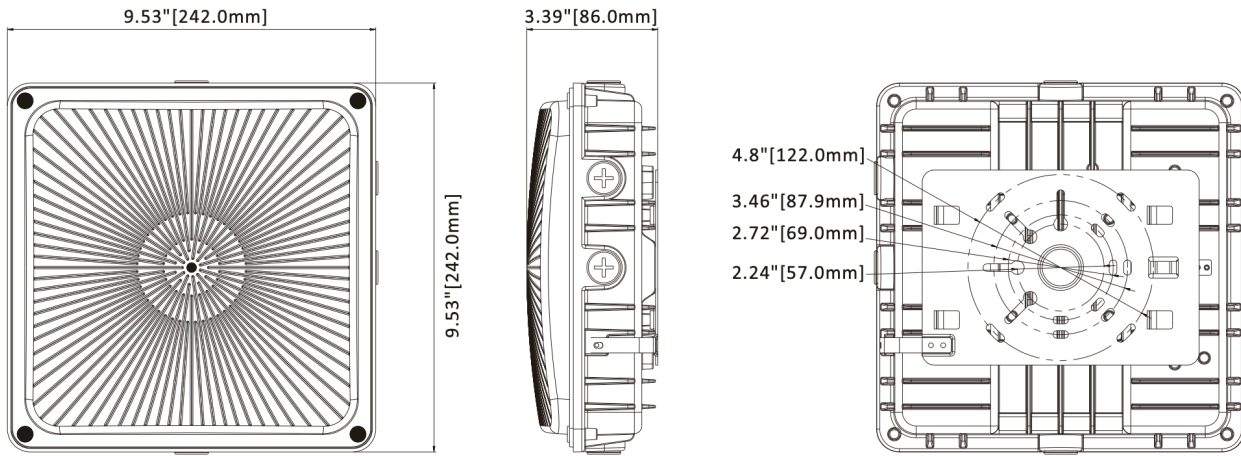

### PRODUCT DIMENSIONS

DIMENSIONS	30W/45W/63W
Product Dimension	9.53" x 9.53" x 3.39"
Luminaire Net Weight	3.62 lbs
Export Carton Size	11.7" x 11.7" x 9.1"