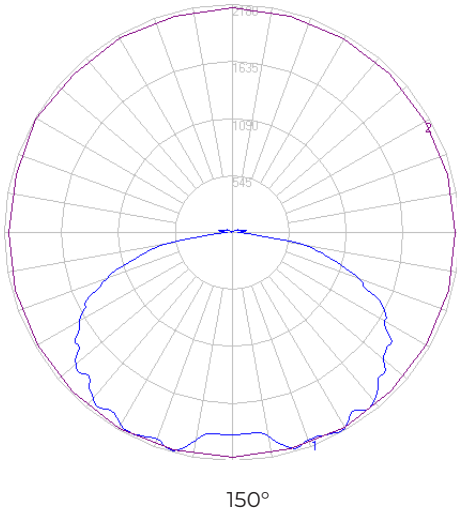

CP01 Series Canopy Light

Parking Garage & Entryway

PERFORMANCE

Model	CRI	Wattage	4000K		5000K	
			Lumens	Efficacy	Lumens	Efficacy
LLTVCP01-030D-XX	>70	30	4,500	150	4,620	154
LLTVCP01-045D-XX	>70	45	6,120	136	6,210	138
LLTVCP01-063D-XX LLTVCP01-063W-XX LLTVCP01-063WCS	>70	63	8,505	135	8,568	136

PHOTOMETRICS