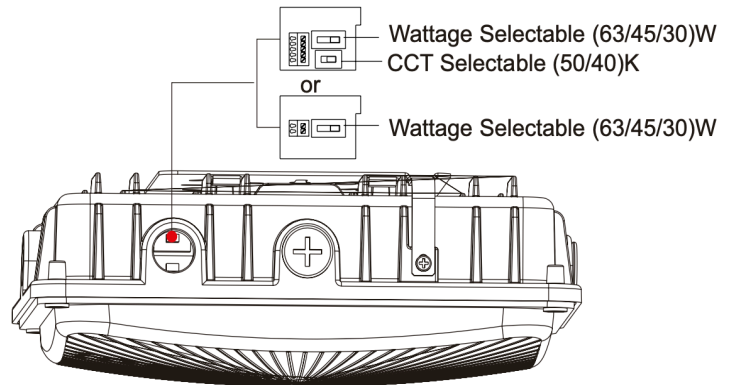

DIP SWITCH

APPLICATIONS

- Parking Garages
- Storage Areas
- Shopping Area Walkways
- Entryways