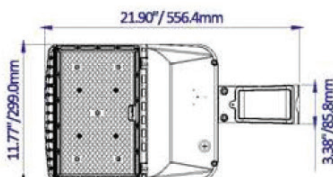

Note: Sensors or photocells must be ordered at time of purchase. Cannot be added later.

PRODUCT DIMENSIONS

DIMENSIONS	150/120/100/80W	240/220/200/170W	310/280/260/240W
Product Dimension	338.8 x 299 x 65 mm (13.34" x 11.77" x 2.56")	378.6 x 299 x 65 mm (14.9" x 11.77" x 2.56")	509.8 x 299 x 62 mm (20.07" x 11.77" x 3.23")
Luminaire Net Weight	3.25 kg (7.2 lbs)	4.14 kg 9.1 lbs)	5.12 kg (11.3 lbs)
Export Carton Size	400 x 340 x 150 mm (15.75" x 13.39" x 5.91")	440 x 340 x 150 mm (17.32" x 13.39" x 5.91")	570 x 340 x 160 mm (22.44" x 13.39" x 6.3")
Gross Weight (100-277V)	3.5 kg (7.72 lbs)	4.3 kg (9.48 lbs)	5.36 kg (11.82 lbs)
Gross Weight (277-480V)	4.33 kg (9.55 lbs)	5.1 kg (11.24 lbs)	6.52 kg (14.37 lbs)

80W / 100W / 120W / 150W

Without Mounting Bracket

Net Weight: 7.2Lbs/3.25kgs

170W / 200W / 220W / 240W

Net Weight: 9.1Lbs/4.14kgs

240W / 260W / 280W / 310W

Net Weight: 11.3Lbs/5.12kgs

Square & Round Pole Mount - PM

Net Weight: 9.2Lbs/4.19kgs

Net Weight: 11.2Lbs/5.08kgs

Net Weight: 13.3Lbs/6.06kgs

LLTVAL Series Area Light

Outdoor Pole/Arm-Mounted Area and Roadway Luminaires

PRODUCT DIMENSIONS (CONT'D)

Slipfitter Mount - SF