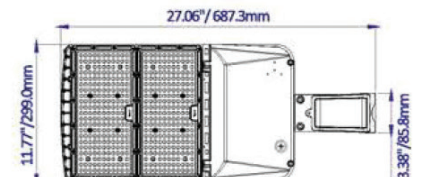

Note: Sensors or photocells must be ordered at time of purchase. Cannot be added later.

PRODUCT DIMENSIONS

DIMENSIONS	150/120/100/80W	240/220/200/170W	310/280/260/240W
Product Dimension	338.8 x 299 x 65 mm (13.34" x 11.77" x 2.56")	378.6 x 299 x 65 mm (14.9" x 11.77" x 2.56")	509.8 x 299 x 62 mm (20.07" x 11.77" x 3.23")
Luminaire Net Weight	3.25 kg (7.2 lbs)	4.14 kg 9.1 lbs)	5.12 kg (11.3 lbs)
Export Carton Size	400 x 340 x 150 mm (15.75" x 13.39" x 5.91")	440 x 340 x 150 mm (17.32" x 13.39" x 5.91")	570 x 340 x 160 mm (22.44" x 13.39" x 6.3")
Gross Weight (100-277V)	3.5 kg (7.72 lbs)	4.3 kg (9.48 lbs)	5.36 kg (11.82 lbs)
Gross Weight (277-480V)	4.33 kg (9.55 lbs)	5.1 kg (11.24 lbs)	6.52 kg (14.37 lbs)

80W / 100W / 120W / 150W

Without Mounting Bracket

Net Weight: 7.2Lbs/3.25kgs

170W / 200W / 220W / 240W

Net Weight: 9.1Lbs/4.14kgs

240W / 260W / 280W / 310W

Net Weight: 11.3Lbs/5.12kgs

Square & Round Pole Mount - PM

Net Weight: 9.2Lbs/4.19kgs

Net Weight: 11.2Lbs/5.08kgs

Net Weight: 13.3Lbs/6.06kgs

LLTVAL Series Area Light

Outdoor Pole/Arm-Mounted Area and Roadway Luminaires

PRODUCT DIMENSIONS (CONT'D)

Slipfitter Mount - SF