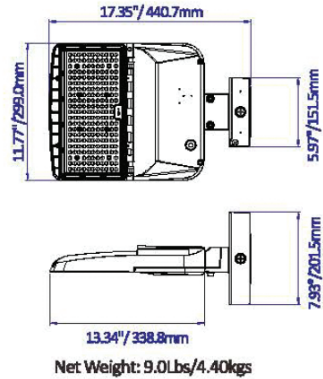

Wall Mount - WM