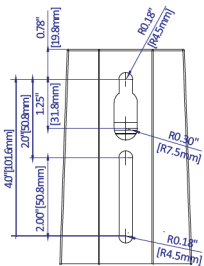

Note: Sensors or photocells must be ordered at time of purchase. Cannot be added later.

PRODUCT DIMENSIONS

DIMENSIONS	150/120/100/80W	240/220/200/170W	310/280/260/240W
Product Dimension	338.8 x 299 x 65 mm (13.34" x 11.77" x 2.56")	378.6 x 299 x 65 mm (14.9" x 11.77" x 2.56")	509.8 x 299 x 62 mm (20.07" x 11.77" x 3.23")
Luminaire Net Weight	3.25 kg (7.2 lbs)	4.14 kg 9.1 lbs)	5.12 kg (11.3 lbs)
Export Carton Size	400 x 340 x 150 mm (15.75" x 13.39" x 5.91")	440 x 340 x 150 mm (17.32" x 13.39" x 5.91")	570 x 340 x 160 mm (22.44" x 13.39" x 6.3")
Gross Weight (100-277V)	3.5 kg (7.72 lbs)	4.3 kg (9.48 lbs)	5.36 kg (11.82 lbs)
Gross Weight (277-480V)	4.33 kg (9.55 lbs)	5.1 kg (11.24 lbs)	6.52 kg (14.37 lbs)

LLTVAL Series Area Light

Outdoor Pole/Arm-Mounted Area and Roadway Luminaires

PHOTOMETRICS

T3

T4

T5

MOUNTING

Square & Round Pole Mount (PM)