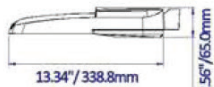

ORDERING GUIDE

Example: **LLTVAL-150W-CS-T3-PM**

SKU Root	Wattage/Lumens	CCT	Beam	Mounting	Sensor	Voltage
LLTVAL-	-150W - 150/120/100/80W, Up to 22,550 lm -240W - 240/220/200/170W, Up to 36,000 lm -310W - 310/280/260/240W, Up to 46,500 lm	CS - 3000K/4000K/5000K Selectable	-T3 - Type III -T4 - Type IV -T5 - Type V	-PM - Square & Round Pole Mount Arm -PA - Adjustable Square & Round Pole Mount Arm -SF - Slipfitter Mount -WM - Wall Mount -TR - Trunnion Mount -UB - Universal Bracket	Blank - None -PC - Photocell Sensor Cap -PR - PIR Motion Sensor -PCPR - Photocell Sensor Cap/ PIR Motion Sensor	Blank - 120-277VAC -347 - 120-347VAC -480 - 277-480VAC

Note: Sensors or photocells must be ordered at time of purchase. Cannot be added later.

PRODUCT DIMENSIONS

DIMENSIONS	150/120/100/80W	240/220/200/170W	310/280/260/240W
Product Dimension	338.8 x 299 x 65 mm (13.34" x 11.77" x 2.56")	378.6 x 299 x 65 mm (14.9" x 11.77" x 2.56")	509.8 x 299 x 62 mm (20.07" x 11.77" x 3.23")
Luminaire Net Weight	3.25 kg (7.2 lbs)	4.14 kg 9.1 lbs)	5.12 kg (11.3 lbs)
Export Carton Size	400 x 340 x 150 mm (15.75" x 13.39" x 5.91")	440 x 340 x 150 mm (17.32" x 13.39" x 5.91")	570 x 340 x 160 mm (22.44" x 13.39" x 6.3")
Gross Weight (100-277V)	3.5 kg (7.72 lbs)	4.3 kg (9.48 lbs)	5.36 kg (11.82 lbs)
Gross Weight (277-480V)	4.33 kg (9.55 lbs)	5.1 kg (11.24 lbs)	6.52 kg (14.37 lbs)

80W / 100W / 120W / 150W

Without Mounting Bracket

Net Weight: 7.2Lbs/3.25kgs