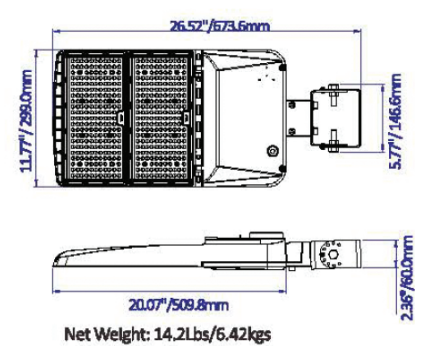

Note: Sensors or photocells must be ordered at time of purchase. Cannot be added later.

PRODUCT DIMENSIONS

DIMENSIONS	150/120/100/80W	240/220/200/170W	310/280/260/240W
Product Dimension	338.8 x 299 x 65 mm (13.34" x 11.77" x 2.56")	378.6 x 299 x 65 mm (14.9" x 11.77" x 2.56")	509.8 x 299 x 62 mm (20.07" x 11.77" x 3.23")
Luminaire Net Weight	3.25 kg (7.2 lbs)	4.14 kg 9.1 lbs)	5.12 kg (11.3 lbs)
Export Carton Size	400 x 340 x 150 mm (15.75" x 13.39" x 5.91")	440 x 340 x 150 mm (17.32" x 13.39" x 5.91")	570 x 340 x 160 mm (22.44" x 13.39" x 6.3")
Gross Weight (100-277V)	3.5 kg (7.72 lbs)	4.3 kg (9.48 lbs)	5.36 kg (11.82 lbs)
Gross Weight (277-480V)	4.33 kg (9.55 lbs)	5.1 kg (11.24 lbs)	6.52 kg (14.37 lbs)

80W / 100W / 120W / 150W

Without Mounting Bracket

Net Weight: 7.2Lbs/3.25kgs

170W / 200W / 220W / 240W

Net Weight: 9.1Lbs/4.14kgs

240W / 260W / 280W / 310W

Net Weight: 11.3Lbs/5.12kgs

Square & Round Pole Mount - PM

Net Weight: 9.2Lbs/4.19kgs

Net Weight: 11.2Lbs/5.08kgs

Net Weight: 13.3Lbs/6.06kgs

LLTVAL Series Area Light

Outdoor Pole/Arm-Mounted Area and Roadway Luminaires

PRODUCT DIMENSIONS (CONT'D)

Slipfitter Mount - SF

Wall Mount - WM

Trunnion Mount - TR

LLTVAL Series Area Light

Outdoor Pole/Arm-Mounted Area and Roadway Luminaires

PRODUCT DIMENSIONS (CONT'D)

Universal Bracket - UB

Adjustable Square & Round Pole Mount - PA