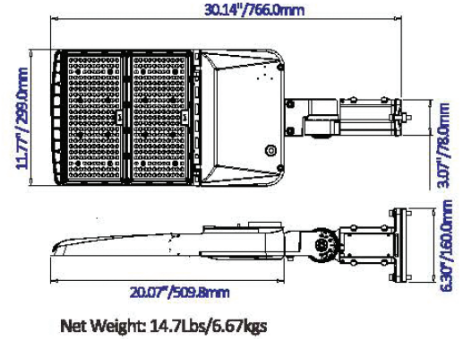

Note: Sensors or photocells must be ordered at time of purchase. Cannot be added later.

PRODUCT DIMENSIONS

DIMENSIONS	150/120/100/80W	240/220/200/170W	310/280/260/240W
Product Dimension	338.8 x 299 x 65 mm (13.34" x 11.77" x 2.56")	378.6 x 299 x 65 mm (14.9" x 11.77" x 2.56")	509.8 x 299 x 62 mm (20.07" x 11.77" x 3.23")
Luminaire Net Weight	3.25 kg (7.2 lbs)	4.14 kg 9.1 lbs)	5.12 kg (11.3 lbs)
Export Carton Size	400 x 340 x 150 mm (15.75" x 13.39" x 5.91")	440 x 340 x 150 mm (17.32" x 13.39" x 5.91")	570 x 340 x 160 mm (22.44" x 13.39" x 6.3")
Gross Weight (100-277V)	3.5 kg (7.72 lbs)	4.3 kg (9.48 lbs)	5.36 kg (11.82 lbs)
Gross Weight (277-480V)	4.33 kg (9.55 lbs)	5.1 kg (11.24 lbs)	6.52 kg (14.37 lbs)

Net Weight: 9.2Lbs/4.19kgs

Net Weight: 11.2Lbs/5.08kgs

Net Weight: 13.3Lbs/6.06kgs

LLTVAL Series Area Light

Outdoor Pole/Arm-Mounted Area and Roadway Luminaires

PRODUCT DIMENSIONS (CONT'D)

Slipfitter Mount - SF

Wall Mount - WM

Trunnion Mount - TR

LLTVAL Series Area Light

Outdoor Pole/Arm-Mounted Area and Roadway Luminaires

PRODUCT DIMENSIONS (CONT'D)

Universal Bracket - UB

Adjustable Square & Round Pole Mount - PA