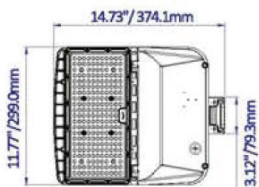

ORDERING GUIDE

Example: **LLTVAL-150W-CS-T3-PM**

SKU Root	Wattage/Lumens	CCT	Beam	Mounting	Sensor	Voltage
LLTVAL-	-150W - 150/120/100/80W, Up to 22,550 lm -240W - 240/220/200/170W, Up to 36,000 lm -310W - 310/280/260/240W, Up to 46,500 lm	CS - 3000K/4000K/5000K Selectable	-T3 - Type III -T4 - Type IV -T5 - Type V	-PM - Square & Round Pole Mount Arm -PA - Adjustable Square & Round Pole Mount Arm -SF - Slipfitter Mount -WM - Wall Mount -TR - Trunnion Mount -UB - Universal Bracket	Blank - None -PC - Photocell Sensor Cap -PR - PIR Motion Sensor -PCPR - Photocell Sensor Cap/ PIR Motion Sensor	Blank - 120-277VAC -347 - 120-347VAC -480 - 277-480VAC

Note: Sensors or photocells must be ordered at time of purchase. Cannot be added later.

PRODUCT DIMENSIONS

DIMENSIONS	150/120/100/80W	240/220/200/170W	310/280/260/240W
Product Dimension	338.8 x 299 x 65 mm (13.34" x 11.77" x 2.56")	378.6 x 299 x 65 mm (14.9" x 11.77" x 2.56")	509.8 x 299 x 62 mm (20.07" x 11.77" x 3.23")
Luminaire Net Weight	3.25 kg (7.2 lbs)	4.14 kg 9.1 lbs)	5.12 kg (11.3 lbs)
Export Carton Size	400 x 340 x 150 mm (15.75" x 13.39" x 5.91")	440 x 340 x 150 mm (17.32" x 13.39" x 5.91")	570 x 340 x 160 mm (22.44" x 13.39" x 6.3")
Gross Weight (100-277V)	3.5 kg (7.72 lbs)	4.3 kg (9.48 lbs)	5.36 kg (11.82 lbs)
Gross Weight (277-480V)	4.33 kg (9.55 lbs)	5.1 kg (11.24 lbs)	6.52 kg (14.37 lbs)

80W / 100W / 120W / 150W

Without Mounting Bracket

Net Weight: 7.2Lbs/3.25kgs