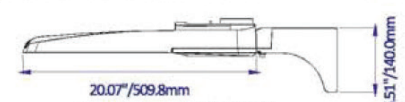

Note: Sensors or photocells must be ordered at time of purchase. Cannot be added later.

PRODUCT DIMENSIONS

DIMENSIONS	150/120/100/80W	240/220/200/170W	310/280/260/240W
Product Dimension	338.8 x 299 x 65 mm (13.34" x 11.77" x 2.56")	378.6 x 299 x 65 mm (14.9" x 11.77" x 2.56")	509.8 x 299 x 62 mm (20.07" x 11.77" x 3.23")
Luminaire Net Weight	3.25 kg (7.2 lbs)	4.14 kg 9.1 lbs)	5.12 kg (11.3 lbs)
Export Carton Size	400 x 340 x 150 mm (15.75" x 13.39" x 5.91")	440 x 340 x 150 mm (17.32" x 13.39" x 5.91")	570 x 340 x 160 mm (22.44" x 13.39" x 6.3")
Gross Weight (100-277V)	3.5 kg (7.72 lbs)	4.3 kg (9.48 lbs)	5.36 kg (11.82 lbs)
Gross Weight (277-480V)	4.33 kg (9.55 lbs)	5.1 kg (11.24 lbs)	6.52 kg (14.37 lbs)

80W / 100W / 120W / 150W

Without Mounting Bracket

Net Weight: 7.2Lbs/3.25kgs

170W / 200W / 220W / 240W

Net Weight: 9.1Lbs/4.14kgs

240W / 260W / 280W / 310W

Net Weight: 11.3Lbs/5.12kgs

Square & Round Pole Mount - PM

Net Weight: 9.2Lbs/4.19kgs

Net Weight: 11.2Lbs/5.08kgs

Net Weight: 13.3Lbs/6.06kgs

LLTVAL Series Area Light

Outdoor Pole/Arm-Mounted Area and Roadway Luminaires

PRODUCT DIMENSIONS (CONT'D)

Slipfitter Mount - SF