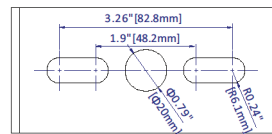

LLTVAL Series Area Light

Outdoor Pole/Arm-Mounted Area and Roadway Luminaires

PHOTOMETRICS

MOUNTING

Trunnion Mount (TR)