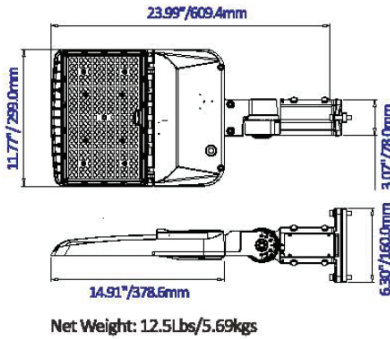

Note: Sensors or photocells must be ordered at time of purchase. Cannot be added later.

PRODUCT DIMENSIONS

DIMENSIONS	150/120/100/80W	240/220/200/170W	310/280/260/240W
Product Dimension	338.8 x 299 x 65 mm (13.34" x 11.77" x 2.56")	378.6 x 299 x 65 mm (14.9" x 11.77" x 2.56")	509.8 x 299 x 62 mm (20.07" x 11.77" x 3.23")
Luminaire Net Weight	3.25 kg (7.2 lbs)	4.14 kg 9.1 lbs)	5.12 kg (11.3 lbs)
Export Carton Size	400 x 340 x 150 mm (15.75" x 13.39" x 5.91")	440 x 340 x 150 mm (17.32" x 13.39" x 5.91")	570 x 340 x 160 mm (22.44" x 13.39" x 6.3")
Gross Weight (100-277V)	3.5 kg (7.72 lbs)	4.3 kg (9.48 lbs)	5.36 kg (11.82 lbs)
Gross Weight (277-480V)	4.33 kg (9.55 lbs)	5.1 kg (11.24 lbs)	6.52 kg (14.37 lbs)

Net Weight: 9.2Lbs/4.19kgs

Net Weight: 11.2Lbs/5.08kgs

Net Weight: 13.3Lbs/6.06kgs

LLTVAL Series Area Light

Outdoor Pole/Arm-Mounted Area and Roadway Luminaires

PRODUCT DIMENSIONS (CONT'D)

Slipfitter Mount - SF

Wall Mount - WM

Trunnion Mount - TR

LLTVAL Series Area Light

Outdoor Pole/Arm-Mounted Area and Roadway Luminaires

PRODUCT DIMENSIONS (CONT'D)

Universal Bracket - UB

Adjustable Square & Round Pole Mount - PA