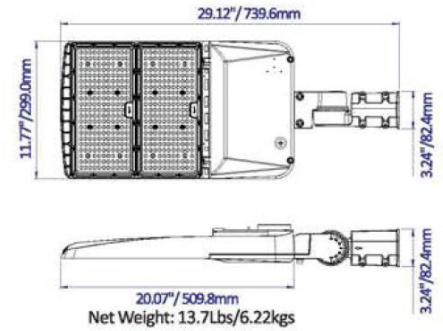

Note: Sensors or photocells must be ordered at time of purchase. Cannot be added later.

PRODUCT DIMENSIONS

DIMENSIONS	150/120/100/80W	240/220/200/170W	310/280/260/240W
Product Dimension	338.8 x 299 x 65 mm (13.34" x 11.77" x 2.56")	378.6 x 299 x 65 mm (14.9" x 11.77" x 2.56")	509.8 x 299 x 62 mm (20.07" x 11.77" x 3.23")
Luminaire Net Weight	3.25 kg (7.2 lbs)	4.14 kg 9.1 lbs)	5.12 kg (11.3 lbs)
Export Carton Size	400 x 340 x 150 mm (15.75" x 13.39" x 5.91")	440 x 340 x 150 mm (17.32" x 13.39" x 5.91")	570 x 340 x 160 mm (22.44" x 13.39" x 6.3")
Gross Weight (100-277V)	3.5 kg (7.72 lbs)	4.3 kg (9.48 lbs)	5.36 kg (11.82 lbs)
Gross Weight (277-480V)	4.33 kg (9.55 lbs)	5.1 kg (11.24 lbs)	6.52 kg (14.37 lbs)

80W / 100W / 120W / 150W

Without Mounting Bracket

Net Weight: 7.2Lbs/3.25kgs

170W / 200W / 220W / 240W

Net Weight: 9.1Lbs/4.14kgs

240W / 260W / 280W / 310W

Net Weight: 11.3Lbs/5.12kgs

Square & Round Pole Mount - PM

Net Weight: 9.2Lbs/4.19kgs

Net Weight: 11.2Lbs/5.08kgs

Net Weight: 13.3Lbs/6.06kgs

LLTVAL Series Area Light

Outdoor Pole/Arm-Mounted Area and Roadway Luminaires

PRODUCT DIMENSIONS (CONT'D)

Slipfitter Mount - SF

Wall Mount - WM

Trunnion Mount - TR

LLTVAL Series Area Light

Outdoor Pole/Arm-Mounted Area and Roadway Luminaires

PRODUCT DIMENSIONS (CONT'D)

Universal Bracket - UB

Adjustable Square & Round Pole Mount - PA