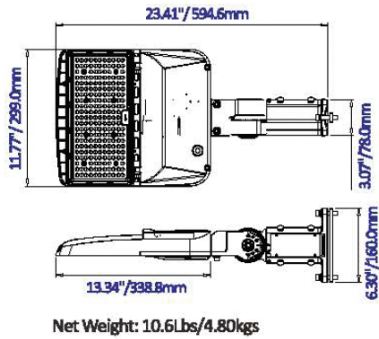

Note: Sensors or photocells must be ordered at time of purchase. Cannot be added later.

PRODUCT DIMENSIONS

DIMENSIONS	150/120/100/80W	240/220/200/170W	310/280/260/240W
Product Dimension	338.8 x 299 x 65 mm (13.34" x 11.77" x 2.56")	378.6 x 299 x 65 mm (14.9" x 11.77" x 2.56")	509.8 x 299 x 62 mm (20.07" x 11.77" x 3.23")
Luminaire Net Weight	3.25 kg (7.2 lbs)	4.14 kg 9.1 lbs)	5.12 kg (11.3 lbs)
Export Carton Size	400 x 340 x 150 mm (15.75" x 13.39" x 5.91")	440 x 340 x 150 mm (17.32" x 13.39" x 5.91")	570 x 340 x 160 mm (22.44" x 13.39" x 6.3")
Gross Weight (100-277V)	3.5 kg (7.72 lbs)	4.3 kg (9.48 lbs)	5.36 kg (11.82 lbs)
Gross Weight (277-480V)	4.33 kg (9.55 lbs)	5.1 kg (11.24 lbs)	6.52 kg (14.37 lbs)

Net Weight: 9.2Lbs/4.19kgs

Net Weight: 11.2Lbs/5.08kgs

Net Weight: 13.3Lbs/6.06kgs

LLTVAL Series Area Light

Outdoor Pole/Arm-Mounted Area and Roadway Luminaires

PRODUCT DIMENSIONS (CONT'D)

Slipfitter Mount - SF

Wall Mount - WM

Trunnion Mount - TR

LLTVAL Series Area Light

Outdoor Pole/Arm-Mounted Area and Roadway Luminaires

PRODUCT DIMENSIONS (CONT'D)

Universal Bracket - UB

Adjustable Square & Round Pole Mount - PA