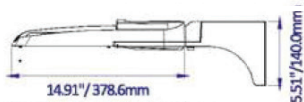

Note: Sensors or photocells must be ordered at time of purchase. Cannot be added later.

PRODUCT DIMENSIONS

DIMENSIONS	150/120/100/80W	240/220/200/170W	310/280/260/240W
Product Dimension	338.8 x 299 x 65 mm (13.34" x 11.77" x 2.56")	378.6 x 299 x 65 mm (14.9" x 11.77" x 2.56")	509.8 x 299 x 62 mm (20.07" x 11.77" x 3.23")
Luminaire Net Weight	3.25 kg (7.2 lbs)	4.14 kg 9.1 lbs)	5.12 kg (11.3 lbs)
Export Carton Size	400 x 340 x 150 mm (15.75" x 13.39" x 5.91")	440 x 340 x 150 mm (17.32" x 13.39" x 5.91")	570 x 340 x 160 mm (22.44" x 13.39" x 6.3")
Gross Weight (100-277V)	3.5 kg (7.72 lbs)	4.3 kg (9.48 lbs)	5.36 kg (11.82 lbs)
Gross Weight (277-480V)	4.33 kg (9.55 lbs)	5.1 kg (11.24 lbs)	6.52 kg (14.37 lbs)

80W / 100W / 120W / 150W

Without Mounting Bracket

Net Weight: 7.2Lbs/3.25kgs

170W / 200W / 220W / 240W

Net Weight: 9.1Lbs/4.14kgs

240W / 260W / 280W / 310W

Net Weight: 11.3Lbs/5.12kgs

Square & Round Pole Mount - PM

Net Weight: 9.2Lbs/4.19kgs

Net Weight: 11.2Lbs/5.08kgs

Net Weight: 13.3Lbs/6.06kgs

LLTVAL Series Area Light

Outdoor Pole/Arm-Mounted Area and Roadway Luminaires

PRODUCT DIMENSIONS (CONT'D)

Slipfitter Mount - SF