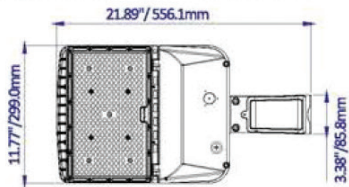

Note: Sensors or photocells must be ordered at time of purchase. Cannot be added later.

PRODUCT DIMENSIONS

DIMENSIONS	150/120/100/80W	240/220/200/170W	310/280/260/240W
Product Dimension	338.8 x 299 x 65 mm (13.34" x 11.77" x 2.56")	378.6 x 299 x 65 mm (14.9" x 11.77" x 2.56")	509.8 x 299 x 62 mm (20.07" x 11.77" x 3.23")
Luminaire Net Weight	3.25 kg (7.2 lbs)	4.14 kg 9.1 lbs)	5.12 kg (11.3 lbs)
Export Carton Size	400 x 340 x 150 mm (15.75" x 13.39" x 5.91")	440 x 340 x 150 mm (17.32" x 13.39" x 5.91")	570 x 340 x 160 mm (22.44" x 13.39" x 6.3")
Gross Weight (100-277V)	3.5 kg (7.72 lbs)	4.3 kg (9.48 lbs)	5.36 kg (11.82 lbs)
Gross Weight (277-480V)	4.33 kg (9.55 lbs)	5.1 kg (11.24 lbs)	6.52 kg (14.37 lbs)

80W / 100W / 120W / 150W

Without Mounting Bracket

Net Weight: 7.2Lbs/3.25kgs

170W / 200W / 220W / 240W

Net Weight: 9.1Lbs/4.14kgs

240W / 260W / 280W / 310W

Net Weight: 11.3Lbs/5.12kgs

Square & Round Pole Mount - PM

Net Weight: 9.2Lbs/4.19kgs

Net Weight: 11.2Lbs/5.08kgs

Net Weight: 13.3Lbs/6.06kgs

LLTVAL Series Area Light

Outdoor Pole/Arm-Mounted Area and Roadway Luminaires

PRODUCT DIMENSIONS (CONT'D)

Slipfitter Mount - SF