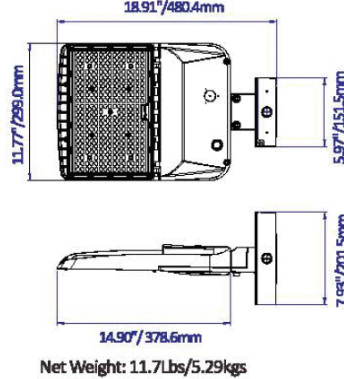

Note: Sensors or photocells must be ordered at time of purchase. Cannot be added later.

PRODUCT DIMENSIONS

DIMENSIONS	150/120/100/80W	240/220/200/170W	310/280/260/240W
Product Dimension	338.8 x 299 x 65 mm (13.34" x 11.77" x 2.56")	378.6 x 299 x 65 mm (14.9" x 11.77" x 2.56")	509.8 x 299 x 62 mm (20.07" x 11.77" x 3.23")
Luminaire Net Weight	3.25 kg (7.2 lbs)	4.14 kg 9.1 lbs)	5.12 kg (11.3 lbs)
Export Carton Size	400 x 340 x 150 mm (15.75" x 13.39" x 5.91")	440 x 340 x 150 mm (17.32" x 13.39" x 5.91")	570 x 340 x 160 mm (22.44" x 13.39" x 6.3")
Gross Weight (100-277V)	3.5 kg (7.72 lbs)	4.3 kg (9.48 lbs)	5.36 kg (11.82 lbs)
Gross Weight (277-480V)	4.33 kg (9.55 lbs)	5.1 kg (11.24 lbs)	6.52 kg (14.37 lbs)

80W / 100W / 120W / 150W

Without Mounting Bracket

Net Weight: 7.2Lbs/3.25kgs

170W / 200W / 220W / 240W

Net Weight: 9.1Lbs/4.14kgs

240W / 260W / 280W / 310W

Net Weight: 11.3Lbs/5.12kgs

Square & Round Pole Mount - PM

Net Weight: 9.2Lbs/4.19kgs

Net Weight: 11.2Lbs/5.08kgs

Net Weight: 13.3Lbs/6.06kgs

LLTVAL Series Area Light

Outdoor Pole/Arm-Mounted Area and Roadway Luminaires

PRODUCT DIMENSIONS (CONT'D)

Slipfitter Mount - SF

Wall Mount - WM

Trunnion Mount - TR

LLTVAL Series Area Light

Outdoor Pole/Arm-Mounted Area and Roadway Luminaires

PRODUCT DIMENSIONS (CONT'D)

Universal Bracket - UB

Adjustable Square & Round Pole Mount - PA