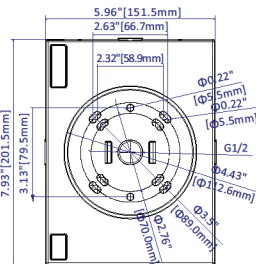

LLTVAL Series Area Light

Outdoor Pole/Arm-Mounted Area and Roadway Luminaires

PHOTOMETRICS

MOUNTING