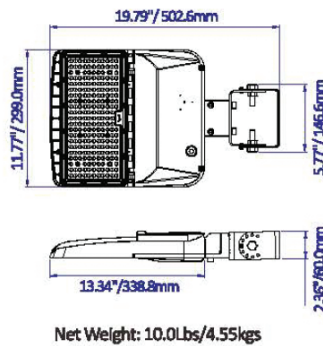

Note: Sensors or photocells must be ordered at time of purchase. Cannot be added later.

PRODUCT DIMENSIONS

DIMENSIONS	150/120/100/80W	240/220/200/170W	310/280/260/240W
Product Dimension	338.8 x 299 x 65 mm (13.34" x 11.77" x 2.56")	378.6 x 299 x 65 mm (14.9" x 11.77" x 2.56")	509.8 x 299 x 62 mm (20.07" x 11.77" x 3.23")
Luminaire Net Weight	3.25 kg (7.2 lbs)	4.14 kg 9.1 lbs)	5.12 kg (11.3 lbs)
Export Carton Size	400 x 340 x 150 mm (15.75" x 13.39" x 5.91")	440 x 340 x 150 mm (17.32" x 13.39" x 5.91")	570 x 340 x 160 mm (22.44" x 13.39" x 6.3")
Gross Weight (100-277V)	3.5 kg (7.72 lbs)	4.3 kg (9.48 lbs)	5.36 kg (11.82 lbs)
Gross Weight (277-480V)	4.33 kg (9.55 lbs)	5.1 kg (11.24 lbs)	6.52 kg (14.37 lbs)

80W / 100W / 120W / 150W

Without Mounting Bracket

Net Weight: 7.2Lbs/3.25kgs

170W / 200W / 220W / 240W

Net Weight: 9.1Lbs/4.14kgs

240W / 260W / 280W / 310W

Net Weight: 11.3Lbs/5.12kgs

Square & Round Pole Mount - PM

Net Weight: 9.2Lbs/4.19kgs

Net Weight: 11.2Lbs/5.08kgs

Net Weight: 13.3Lbs/6.06kgs

LLTVAL Series Area Light

Outdoor Pole/Arm-Mounted Area and Roadway Luminaires

PRODUCT DIMENSIONS (CONT'D)

Slipfitter Mount - SF

Wall Mount - WM

Trunnion Mount - TR

LLTVAL Series Area Light

Outdoor Pole/Arm-Mounted Area and Roadway Luminaires

PRODUCT DIMENSIONS (CONT'D)

Universal Bracket - UB

Adjustable Square & Round Pole Mount - PA