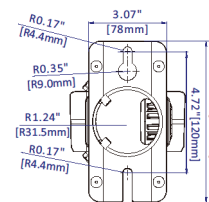

Note: Sensors or photocells must be ordered at time of purchase. Cannot be added later.

PRODUCT DIMENSIONS

DIMENSIONS	150/120/100/80W	240/220/200/170W	310/280/260/240W
Product Dimension	338.8 x 299 x 65 mm (13.34" x 11.77" x 2.56")	378.6 x 299 x 65 mm (14.9" x 11.77" x 2.56")	509.8 x 299 x 62 mm (20.07" x 11.77" x 3.23")
Luminaire Net Weight	3.25 kg (7.2 lbs)	4.14 kg 9.1 lbs)	5.12 kg (11.3 lbs)
Export Carton Size	400 x 340 x 150 mm (15.75" x 13.39" x 5.91")	440 x 340 x 150 mm (17.32" x 13.39" x 5.91")	570 x 340 x 160 mm (22.44" x 13.39" x 6.3")
Gross Weight (100-277V)	3.5 kg (7.72 lbs)	4.3 kg (9.48 lbs)	5.36 kg (11.82 lbs)
Gross Weight (277-480V)	4.33 kg (9.55 lbs)	5.1 kg (11.24 lbs)	6.52 kg (14.37 lbs)

Slipfitter Mount (SF)

Wall Mount (WM)

Trunnion Mount (TR)

Universal Bracket (UB)

Adjustable Square & Round Pole Mount (PA)

LLTVAL Series Area Light

Outdoor Pole/Arm-Mounted Area and Roadway Luminaires

ACCESSORIES