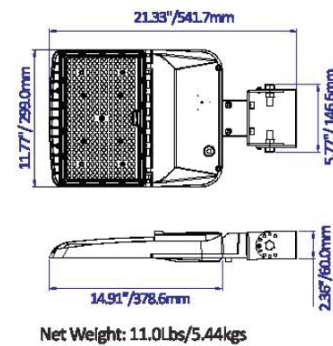

Note: Sensors or photocells must be ordered at time of purchase. Cannot be added later.

PRODUCT DIMENSIONS

DIMENSIONS	150/120/100/80W	240/220/200/170W	310/280/260/240W
Product Dimension	338.8 x 299 x 65 mm (13.34" x 11.77" x 2.56")	378.6 x 299 x 65 mm (14.9" x 11.77" x 2.56")	509.8 x 299 x 62 mm (20.07" x 11.77" x 3.23")
Luminaire Net Weight	3.25 kg (7.2 lbs)	4.14 kg 9.1 lbs)	5.12 kg (11.3 lbs)
Export Carton Size	400 x 340 x 150 mm (15.75" x 13.39" x 5.91")	440 x 340 x 150 mm (17.32" x 13.39" x 5.91")	570 x 340 x 160 mm (22.44" x 13.39" x 6.3")
Gross Weight (100-277V)	3.5 kg (7.72 lbs)	4.3 kg (9.48 lbs)	5.36 kg (11.82 lbs)
Gross Weight (277-480V)	4.33 kg (9.55 lbs)	5.1 kg (11.24 lbs)	6.52 kg (14.37 lbs)

80W / 100W / 120W / 150W

Without Mounting Bracket

Net Weight: 7.2Lbs/3.25kgs

170W / 200W / 220W / 240W

Net Weight: 9.1Lbs/4.14kgs

240W / 260W / 280W / 310W

Net Weight: 11.3Lbs/5.12kgs

Square & Round Pole Mount - PM

Net Weight: 9.2Lbs/4.19kgs

Net Weight: 11.2Lbs/5.08kgs

Net Weight: 13.3Lbs/6.06kgs

LLTVAL Series Area Light

Outdoor Pole/Arm-Mounted Area and Roadway Luminaires

PRODUCT DIMENSIONS (CONT'D)

Slipfitter Mount - SF

Wall Mount - WM

Trunnion Mount - TR

LLTVAL Series Area Light

Outdoor Pole/Arm-Mounted Area and Roadway Luminaires

PRODUCT DIMENSIONS (CONT'D)

Universal Bracket - UB

Adjustable Square & Round Pole Mount - PA