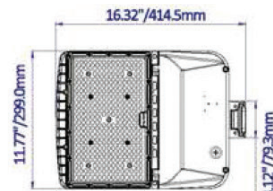

Note: Sensors or photocells must be ordered at time of purchase. Cannot be added later.

PRODUCT DIMENSIONS

DIMENSIONS	150/120/100/80W	240/220/200/170W	310/280/260/240W
Product Dimension	338.8 x 299 x 65 mm (13.34" x 11.77" x 2.56")	378.6 x 299 x 65 mm (14.9" x 11.77" x 2.56")	509.8 x 299 x 62 mm (20.07" x 11.77" x 3.23")
Luminaire Net Weight	3.25 kg (7.2 lbs)	4.14 kg 9.1 lbs)	5.12 kg (11.3 lbs)
Export Carton Size	400 x 340 x 150 mm (15.75" x 13.39" x 5.91")	440 x 340 x 150 mm (17.32" x 13.39" x 5.91")	570 x 340 x 160 mm (22.44" x 13.39" x 6.3")
Gross Weight (100-277V)	3.5 kg (7.72 lbs)	4.3 kg (9.48 lbs)	5.36 kg (11.82 lbs)
Gross Weight (277-480V)	4.33 kg (9.55 lbs)	5.1 kg (11.24 lbs)	6.52 kg (14.37 lbs)

80W / 100W / 120W / 150W

Without Mounting Bracket

Net Weight: 7.2Lbs/3.25kgs

170W / 200W / 220W / 240W

Net Weight: 9.1Lbs/4.14kgs

240W / 260W / 280W / 310W

Net Weight: 11.3Lbs/5.12kgs

Square & Round Pole Mount - PM