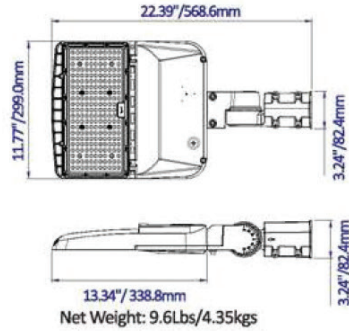

Note: Sensors or photocells must be ordered at time of purchase. Cannot be added later.

PRODUCT DIMENSIONS

DIMENSIONS	150/120/100/80W	240/220/200/170W	310/280/260/240W
Product Dimension	338.8 x 299 x 65 mm (13.34" x 11.77" x 2.56")	378.6 x 299 x 65 mm (14.9" x 11.77" x 2.56")	509.8 x 299 x 62 mm (20.07" x 11.77" x 3.23")
Luminaire Net Weight	3.25 kg (7.2 lbs)	4.14 kg 9.1 lbs)	5.12 kg (11.3 lbs)
Export Carton Size	400 x 340 x 150 mm (15.75" x 13.39" x 5.91")	440 x 340 x 150 mm (17.32" x 13.39" x 5.91")	570 x 340 x 160 mm (22.44" x 13.39" x 6.3")
Gross Weight (100-277V)	3.5 kg (7.72 lbs)	4.3 kg (9.48 lbs)	5.36 kg (11.82 lbs)
Gross Weight (277-480V)	4.33 kg (9.55 lbs)	5.1 kg (11.24 lbs)	6.52 kg (14.37 lbs)

80W / 100W / 120W / 150W

Without Mounting Bracket

Net Weight: 7.2Lbs/3.25kgs

170W / 200W / 220W / 240W

Net Weight: 9.1Lbs/4.14kgs

240W / 260W / 280W / 310W

Net Weight: 11.3Lbs/5.12kgs

Square & Round Pole Mount - PM

Net Weight: 9.2Lbs/4.19kgs

Net Weight: 11.2Lbs/5.08kgs

Net Weight: 13.3Lbs/6.06kgs

LLTVAL Series Area Light

Outdoor Pole/Arm-Mounted Area and Roadway Luminaires

PRODUCT DIMENSIONS (CONT'D)

Slipfitter Mount - SF

Wall Mount - WM

Trunnion Mount - TR

LLTVAL Series Area Light

Outdoor Pole/Arm-Mounted Area and Roadway Luminaires

PRODUCT DIMENSIONS (CONT'D)

Universal Bracket - UB

Adjustable Square & Round Pole Mount - PA