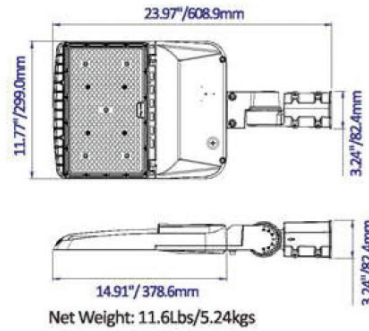

Note: Sensors or photocells must be ordered at time of purchase. Cannot be added later.

PRODUCT DIMENSIONS

DIMENSIONS	150/120/100/80W	240/220/200/170W	310/280/260/240W
Product Dimension	338.8 x 299 x 65 mm (13.34" x 11.77" x 2.56")	378.6 x 299 x 65 mm (14.9" x 11.77" x 2.56")	509.8 x 299 x 62 mm (20.07" x 11.77" x 3.23")
Luminaire Net Weight	3.25 kg (7.2 lbs)	4.14 kg 9.1 lbs)	5.12 kg (11.3 lbs)
Export Carton Size	400 x 340 x 150 mm (15.75" x 13.39" x 5.91")	440 x 340 x 150 mm (17.32" x 13.39" x 5.91")	570 x 340 x 160 mm (22.44" x 13.39" x 6.3")
Gross Weight (100-277V)	3.5 kg (7.72 lbs)	4.3 kg (9.48 lbs)	5.36 kg (11.82 lbs)
Gross Weight (277-480V)	4.33 kg (9.55 lbs)	5.1 kg (11.24 lbs)	6.52 kg (14.37 lbs)

80W / 100W / 120W / 150W

Without Mounting Bracket

Net Weight: 7.2Lbs/3.25kgs

170W / 200W / 220W / 240W

Net Weight: 9.1Lbs/4.14kgs

240W / 260W / 280W / 310W

Net Weight: 11.3Lbs/5.12kgs

Square & Round Pole Mount - PM

Net Weight: 9.2Lbs/4.19kgs

Net Weight: 11.2Lbs/5.08kgs

Net Weight: 13.3Lbs/6.06kgs

LLTVAL Series Area Light

Outdoor Pole/Arm-Mounted Area and Roadway Luminaires

PRODUCT DIMENSIONS (CONT'D)

Slipfitter Mount - SF

Wall Mount - WM

Trunnion Mount - TR

LLTVAL Series Area Light

Outdoor Pole/Arm-Mounted Area and Roadway Luminaires

PRODUCT DIMENSIONS (CONT'D)

Universal Bracket - UB

Adjustable Square & Round Pole Mount - PA