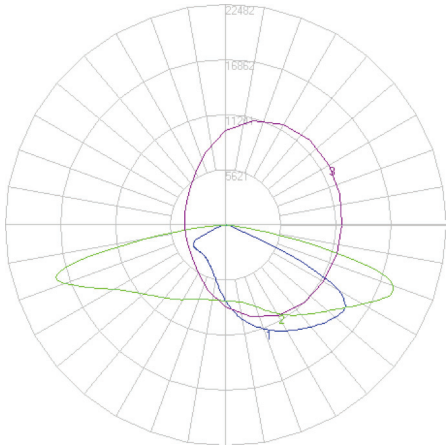

LLTVAL Series Area Light

Outdoor Pole/Arm-Mounted Area and Roadway Luminaires

PHOTOMETRICS

T3