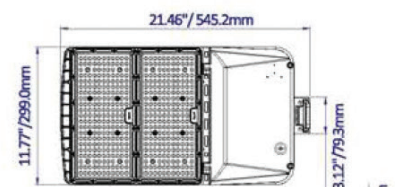

Note: Sensors or photocells must be ordered at time of purchase. Cannot be added later.

PRODUCT DIMENSIONS

DIMENSIONS	150/120/100/80W	240/220/200/170W	310/280/260/240W
Product Dimension	338.8 x 299 x 65 mm (13.34" x 11.77" x 2.56")	378.6 x 299 x 65 mm (14.9" x 11.77" x 2.56")	509.8 x 299 x 62 mm (20.07" x 11.77" x 3.23")
Luminaire Net Weight	3.25 kg (7.2 lbs)	4.14 kg 9.1 lbs)	5.12 kg (11.3 lbs)
Export Carton Size	400 x 340 x 150 mm (15.75" x 13.39" x 5.91")	440 x 340 x 150 mm (17.32" x 13.39" x 5.91")	570 x 340 x 160 mm (22.44" x 13.39" x 6.3")
Gross Weight (100-277V)	3.5 kg (7.72 lbs)	4.3 kg (9.48 lbs)	5.36 kg (11.82 lbs)
Gross Weight (277-480V)	4.33 kg (9.55 lbs)	5.1 kg (11.24 lbs)	6.52 kg (14.37 lbs)

80W / 100W / 120W / 150W

Without Mounting Bracket

Net Weight: 7.2Lbs/3.25kgs

170W / 200W / 220W / 240W

Net Weight: 9.1Lbs/4.14kgs

240W / 260W / 280W / 310W

Net Weight: 11.3Lbs/5.12kgs

Square & Round Pole Mount - PM

Net Weight: 9.2Lbs/4.19kgs

Net Weight: 11.2Lbs/5.08kgs

Net Weight: 13.3Lbs/6.06kgs

LLTVAL Series Area Light

Outdoor Pole/Arm-Mounted Area and Roadway Luminaires

PRODUCT DIMENSIONS (CONT'D)

Slipfitter Mount - SF