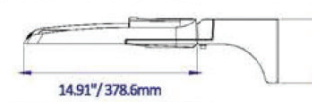

Note: Sensors or photocells must be ordered at time of purchase. Cannot be added later.

PRODUCT DIMENSIONS

DIMENSIONS	150/120/100/80W	240/220/200/170W	310/280/260/240W
Product Dimension	338.8 x 299 x 65 mm (13.34" x 11.77" x 2.56")	378.6 x 299 x 65 mm (14.9" x 11.77" x 2.56")	509.8 x 299 x 62 mm (20.07" x 11.77" x 3.23")
Luminaire Net Weight	3.25 kg (7.2 lbs)	4.14 kg 9.1 lbs)	5.12 kg (11.3 lbs)
Export Carton Size	400 x 340 x 150 mm (15.75" x 13.39" x 5.91")	440 x 340 x 150 mm (17.32" x 13.39" x 5.91")	570 x 340 x 160 mm (22.44" x 13.39" x 6.3")
Gross Weight (100-277V)	3.5 kg (7.72 lbs)	4.3 kg (9.48 lbs)	5.36 kg (11.82 lbs)
Gross Weight (277-480V)	4.33 kg (9.55 lbs)	5.1 kg (11.24 lbs)	6.52 kg (14.37 lbs)

80W / 100W / 120W / 150W

Without Mounting Bracket

Net Weight: 7.2Lbs/3.25kgs

170W / 200W / 220W / 240W

Net Weight: 9.1Lbs/4.14kgs

240W / 260W / 280W / 310W

Net Weight: 11.3Lbs/5.12kgs

Square & Round Pole Mount - PM

Net Weight: 9.2Lbs/4.19kgs

Net Weight: 11.2Lbs/5.08kgs

Net Weight: 13.3Lbs/6.06kgs

LLTVAL Series Area Light

Outdoor Pole/Arm-Mounted Area and Roadway Luminaires

PRODUCT DIMENSIONS (CONT'D)

Slipfitter Mount - SF