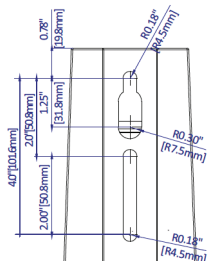

Note: Sensors or photocells must be ordered at time of purchase. Cannot be added later.

PRODUCT DIMENSIONS

DIMENSIONS	150/120/100/80W	240/220/200/170W	310/280/260/240W
Product Dimension	338.8 x 299 x 65 mm (13.34" x 11.77" x 2.56")	378.6 x 299 x 65 mm (14.9" x 11.77" x 2.56")	509.8 x 299 x 62 mm (20.07" x 11.77" x 3.23")
Luminaire Net Weight	3.25 kg (7.2 lbs)	4.14 kg 9.1 lbs)	5.12 kg (11.3 lbs)
Export Carton Size	400 x 340 x 150 mm (15.75" x 13.39" x 5.91")	440 x 340 x 150 mm (17.32" x 13.39" x 5.91")	570 x 340 x 160 mm (22.44" x 13.39" x 6.3")
Gross Weight (100-277V)	3.5 kg (7.72 lbs)	4.3 kg (9.48 lbs)	5.36 kg (11.82 lbs)
Gross Weight (277-480V)	4.33 kg (9.55 lbs)	5.1 kg (11.24 lbs)	6.52 kg (14.37 lbs)

Slipfitter Mount (SF)

Wall Mount (WM)

Trunnion Mount (TR)

Universal Bracket (UB)

Adjustable Square & Round Pole Mount (PA)

LLTVAL Series Area Light

Outdoor Pole/Arm-Mounted Area and Roadway Luminaires

ACCESSORIES