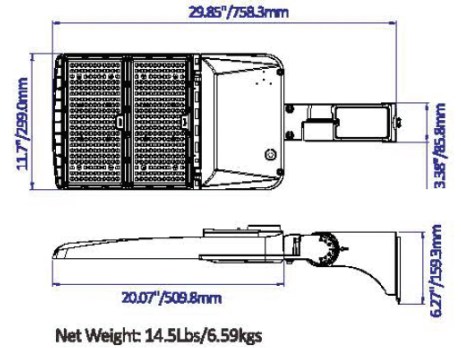

Note: Sensors or photocells must be ordered at time of purchase. Cannot be added later.

PRODUCT DIMENSIONS

DIMENSIONS	150/120/100/80W	240/220/200/170W	310/280/260/240W
Product Dimension	338.8 x 299 x 65 mm (13.34" x 11.77" x 2.56")	378.6 x 299 x 65 mm (14.9" x 11.77" x 2.56")	509.8 x 299 x 62 mm (20.07" x 11.77" x 3.23")
Luminaire Net Weight	3.25 kg (7.2 lbs)	4.14 kg 9.1 lbs)	5.12 kg (11.3 lbs)
Export Carton Size	400 x 340 x 150 mm (15.75" x 13.39" x 5.91")	440 x 340 x 150 mm (17.32" x 13.39" x 5.91")	570 x 340 x 160 mm (22.44" x 13.39" x 6.3")
Gross Weight (100-277V)	3.5 kg (7.72 lbs)	4.3 kg (9.48 lbs)	5.36 kg (11.82 lbs)
Gross Weight (277-480V)	4.33 kg (9.55 lbs)	5.1 kg (11.24 lbs)	6.52 kg (14.37 lbs)

Net Weight: 9.2Lbs/4.19kgs

Net Weight: 11.2Lbs/5.08kgs

Net Weight: 13.3Lbs/6.06kgs

LLTVAL Series Area Light

Outdoor Pole/Arm-Mounted Area and Roadway Luminaires

PRODUCT DIMENSIONS (CONT'D)

Slipfitter Mount - SF

Wall Mount - WM

Trunnion Mount - TR

LLTVAL Series Area Light

Outdoor Pole/Arm-Mounted Area and Roadway Luminaires

PRODUCT DIMENSIONS (CONT'D)

Universal Bracket - UB

Adjustable Square & Round Pole Mount - PA