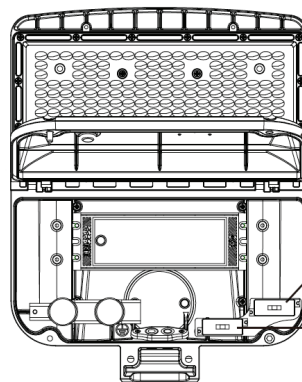

1. Unscrew the driver cover screws
2. Open the driver cover

CCT Select Technology

Adjust CCT between 3000/4000/5000K, 5000K default setting.

Power Select Technology

Size	Power Selection	Default Setting
Small	Adjust power between 80/100/120/150W	150W
Medium	Adjust power between 170/200/220/240W	240W
Large	Adjust power between 240/260/280/310W	310W