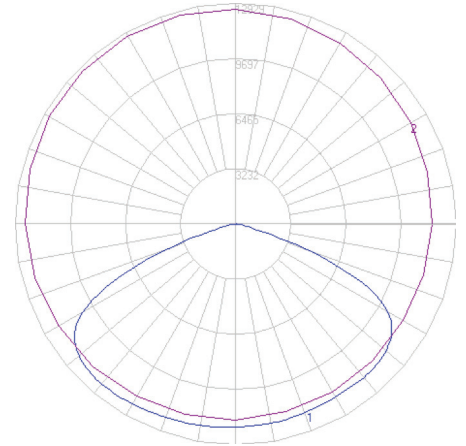

Note: Sensors or photocells must be ordered at time of purchase. Cannot be added later.

PRODUCT DIMENSIONS

DIMENSIONS	150/120/100/80W	240/220/200/170W	310/280/260/240W
Product Dimension	338.8 x 299 x 65 mm (13.34" x 11.77" x 2.56")	378.6 x 299 x 65 mm (14.9" x 11.77" x 2.56")	509.8 x 299 x 62 mm (20.07" x 11.77" x 3.23")
Luminaire Net Weight	3.25 kg (7.2 lbs)	4.14 kg 9.1 lbs)	5.12 kg (11.3 lbs)
Export Carton Size	400 x 340 x 150 mm (15.75" x 13.39" x 5.91")	440 x 340 x 150 mm (17.32" x 13.39" x 5.91")	570 x 340 x 160 mm (22.44" x 13.39" x 6.3")
Gross Weight (100-277V)	3.5 kg (7.72 lbs)	4.3 kg (9.48 lbs)	5.36 kg (11.82 lbs)
Gross Weight (277-480V)	4.33 kg (9.55 lbs)	5.1 kg (11.24 lbs)	6.52 kg (14.37 lbs)

PERFORMANCE

Model	CRI	Wattage	Lens	B	U	G	3000K		4000K		5000K	
							Lumens	Efficacy	Lumens	Efficacy	Lumens	Efficacy
LLTVAL-150WCS-T3	70	150W	T3	3	0	3	21,750	145	22,200	148	22,500	150
LLTVAL-150WCS-T4	70	150W	T4	3	0	3	21,750	145	22,200	148	22,500	150
LLTVAL-150WCS-T5	70	150W	T5	4	0	1	21,750	145	22,200	148	22,500	150
LLTVAL-240WCS-T3	70	240W	T3	4	0	4	34,800	145	35,520	148	36,000	150
LLTVAL-240WCS-T4	70	240W	T4	4	0	4	34,800	145	35,520	148	36,000	150
LLTVAL-240WCS-T5	70	240W	T5	5	0	2	34,800	145	35,520	148	36,000	150
LLTVAL-310WCS-T3	70	310W	T3	4	0	4	44,950	145	45,880	148	46,500	150
LLTVAL-310WCS-T4	70	310W	T4	5	0	4	44,950	145	45,880	148	46,500	150
LLTVAL-310WCS-T5	70	310W	T5	4	0	2	44,950	145	45,880	148	46,500	150

LLTVAL Series Area Light

Outdoor Pole/Arm-Mounted Area and Roadway Luminaires

PHOTOMETRICS

T3

T4

T5

MOUNTING

Square & Round Pole Mount (PM)