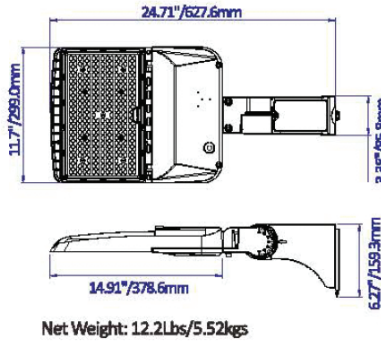

Note: Sensors or photocells must be ordered at time of purchase. Cannot be added later.

PRODUCT DIMENSIONS

DIMENSIONS	150/120/100/80W	240/220/200/170W	310/280/260/240W
Product Dimension	338.8 x 299 x 65 mm (13.34" x 11.77" x 2.56")	378.6 x 299 x 65 mm (14.9" x 11.77" x 2.56")	509.8 x 299 x 62 mm (20.07" x 11.77" x 3.23")
Luminaire Net Weight	3.25 kg (7.2 lbs)	4.14 kg 9.1 lbs)	5.12 kg (11.3 lbs)
Export Carton Size	400 x 340 x 150 mm (15.75" x 13.39" x 5.91")	440 x 340 x 150 mm (17.32" x 13.39" x 5.91")	570 x 340 x 160 mm (22.44" x 13.39" x 6.3")
Gross Weight (100-277V)	3.5 kg (7.72 lbs)	4.3 kg (9.48 lbs)	5.36 kg (11.82 lbs)
Gross Weight (277-480V)	4.33 kg (9.55 lbs)	5.1 kg (11.24 lbs)	6.52 kg (14.37 lbs)

Net Weight: 9.2Lbs/4.19kgs

Net Weight: 11.2Lbs/5.08kgs

Net Weight: 13.3Lbs/6.06kgs

LLTVAL Series Area Light

Outdoor Pole/Arm-Mounted Area and Roadway Luminaires

PRODUCT DIMENSIONS (CONT'D)

Slipfitter Mount - SF

Wall Mount - WM

Trunnion Mount - TR

LLTVAL Series Area Light

Outdoor Pole/Arm-Mounted Area and Roadway Luminaires

PRODUCT DIMENSIONS (CONT'D)

Universal Bracket - UB

Adjustable Square & Round Pole Mount - PA