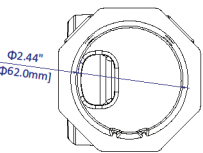

LLTVAL Series Area Light

Outdoor Pole/Arm-Mounted Area and Roadway Luminaires

PHOTOMETRICS

MOUNTING

Slipfitter Mount (SF)