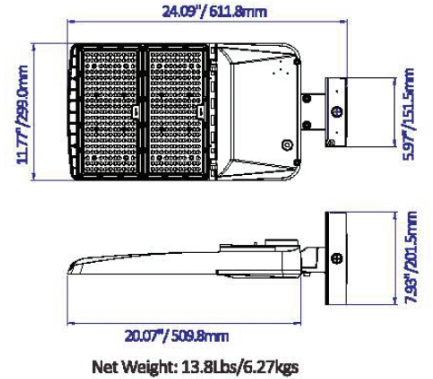

Note: Sensors or photocells must be ordered at time of purchase. Cannot be added later.

PRODUCT DIMENSIONS

DIMENSIONS	150/120/100/80W	240/220/200/170W	310/280/260/240W
Product Dimension	338.8 x 299 x 65 mm (13.34" x 11.77" x 2.56")	378.6 x 299 x 65 mm (14.9" x 11.77" x 2.56")	509.8 x 299 x 62 mm (20.07" x 11.77" x 3.23")
Luminaire Net Weight	3.25 kg (7.2 lbs)	4.14 kg 9.1 lbs)	5.12 kg (11.3 lbs)
Export Carton Size	400 x 340 x 150 mm (15.75" x 13.39" x 5.91")	440 x 340 x 150 mm (17.32" x 13.39" x 5.91")	570 x 340 x 160 mm (22.44" x 13.39" x 6.3")
Gross Weight (100-277V)	3.5 kg (7.72 lbs)	4.3 kg (9.48 lbs)	5.36 kg (11.82 lbs)
Gross Weight (277-480V)	4.33 kg (9.55 lbs)	5.1 kg (11.24 lbs)	6.52 kg (14.37 lbs)

80W / 100W / 120W / 150W

Without Mounting Bracket

Net Weight: 7.2Lbs/3.25kgs

170W / 200W / 220W / 240W

Net Weight: 9.1Lbs/4.14kgs

240W / 260W / 280W / 310W

Net Weight: 11.3Lbs/5.12kgs

Square & Round Pole Mount - PM

Net Weight: 9.2Lbs/4.19kgs

Net Weight: 11.2Lbs/5.08kgs

Net Weight: 13.3Lbs/6.06kgs

LLTVAL Series Area Light

Outdoor Pole/Arm-Mounted Area and Roadway Luminaires

PRODUCT DIMENSIONS (CONT'D)

Slipfitter Mount - SF

Wall Mount - WM

Trunnion Mount - TR

LLTVAL Series Area Light

Outdoor Pole/Arm-Mounted Area and Roadway Luminaires

PRODUCT DIMENSIONS (CONT'D)

Universal Bracket - UB

Adjustable Square & Round Pole Mount - PA