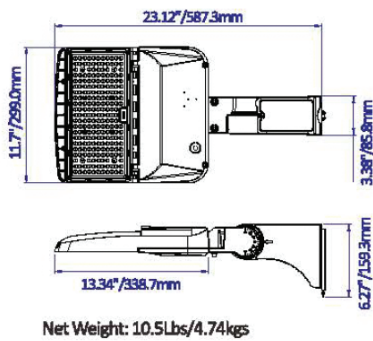

Note: Sensors or photocells must be ordered at time of purchase. Cannot be added later.

PRODUCT DIMENSIONS

DIMENSIONS	150/120/100/80W	240/220/200/170W	310/280/260/240W
Product Dimension	338.8 x 299 x 65 mm (13.34" x 11.77" x 2.56")	378.6 x 299 x 65 mm (14.9" x 11.77" x 2.56")	509.8 x 299 x 62 mm (20.07" x 11.77" x 3.23")
Luminaire Net Weight	3.25 kg (7.2 lbs)	4.14 kg 9.1 lbs)	5.12 kg (11.3 lbs)
Export Carton Size	400 x 340 x 150 mm (15.75" x 13.39" x 5.91")	440 x 340 x 150 mm (17.32" x 13.39" x 5.91")	570 x 340 x 160 mm (22.44" x 13.39" x 6.3")
Gross Weight (100-277V)	3.5 kg (7.72 lbs)	4.3 kg (9.48 lbs)	5.36 kg (11.82 lbs)
Gross Weight (277-480V)	4.33 kg (9.55 lbs)	5.1 kg (11.24 lbs)	6.52 kg (14.37 lbs)

Net Weight: 9.2Lbs/4.19kgs

Net Weight: 11.2Lbs/5.08kgs

Net Weight: 13.3Lbs/6.06kgs

LLTVAL Series Area Light

Outdoor Pole/Arm-Mounted Area and Roadway Luminaires

PRODUCT DIMENSIONS (CONT'D)

Slipfitter Mount - SF

Wall Mount - WM

Trunnion Mount - TR

LLTVAL Series Area Light

Outdoor Pole/Arm-Mounted Area and Roadway Luminaires

PRODUCT DIMENSIONS (CONT'D)

Universal Bracket - UB

Adjustable Square & Round Pole Mount - PA