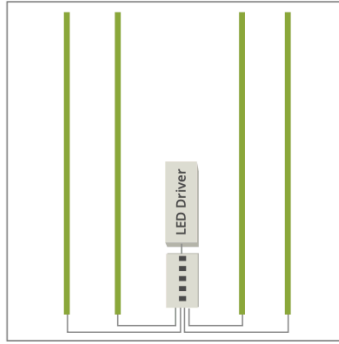

2x8 2 Lamp

C3 Series Retrofit Kit

Linear Retrofit Kit

MOUNTING

2x2 2 Lamp

2x2 3 Lamp

2x2 2 U-BEND

2x2 Triple Biax

2x2 Double Biax

2x2 Direct/Indirect Troffer

2x4 2 Lamp

2x4 4 Lamp