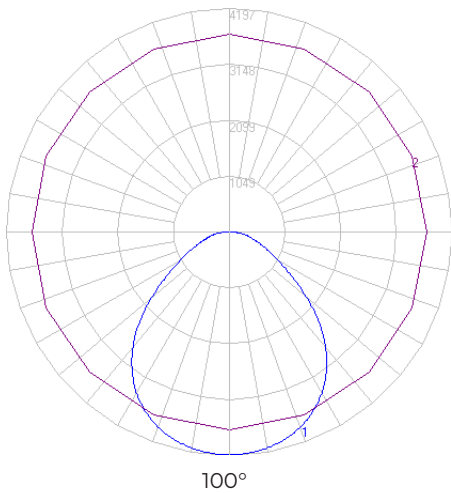

C3 Series Retrofit Kit

Linear Retrofit Kit

PERFORMANCE

Model	CRI	Nominal Wattage	3000K		3500K		4000K		5000K	
			Lumens	Efficacy	Lumens	Efficacy	Lumens	Efficacy	Lumens	Efficacy
C3014D-0222-XX8H-000	80	14	2,053	140	2,111	144	2,168	149	2,152	147
C3018D-0222-XX8H-000	80	18	2,640	141	2,714	146	2,787	150	2,767	149
C3018D-0222-XX8H-XXF	80	18	2,360	126	2,426	130	2,492	134	2,474	133
C3018D-2024-XX8H-000	80	18	2,995	155	3,079	160	3,079	167	3,042	167
C3029D-0222-XX8H-000	80	29	4,055	134	4,169	139	4,282	143	4,251	142
C3029D-0222-XX8H-00F	80	29	3,626	120	3,727	124	3,828	128	3,801	127
C3031D-2024-XX8H-000	80	31	4,602	148	4,730	153	4,859	158	4,934	159
C3031D-2024-XX8H-00F	80	31	4,120	132	4,236	137	4,351	141	4,418	142
C3049D-2024-XX8H-000	80	49	7,274	148	7,477	153	7,680	158	7,799	159
C3049D-2024-XX8H-00F	80	49	6,513	132	6,695	137	6,877	141	6,984	142
C3064D-4024-XX8H-000	80	64	9,746	151	10,018	156	10,290	160	10,470	163
C3064D-4024-XX8H-00F	80	64	8,698	135	8,941	140	9,184	143	9,344	146

PHOTOMETRICS