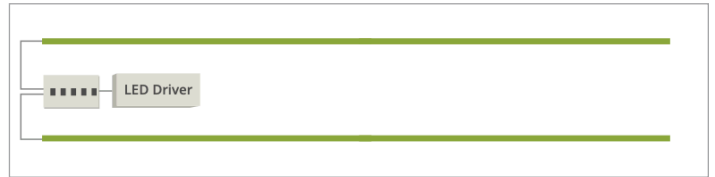

C3 Series Retrofit Kit

Linear Retrofit Kit

MOUNTING

1x4 1 Lamp

1x4 2 Lamp

1x6 1 Lamp

1x6 2 Lamp

1x8 1 Lamp