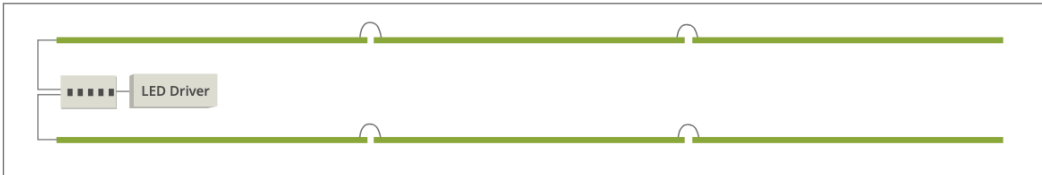

C3 Series Retrofit Kit

Linear Retrofit Kit

MOUNTING

1x4 1 Lamp

1x4 2 Lamp

1x6 1 Lamp

1x6 2 Lamp

1x8 1 Lamp