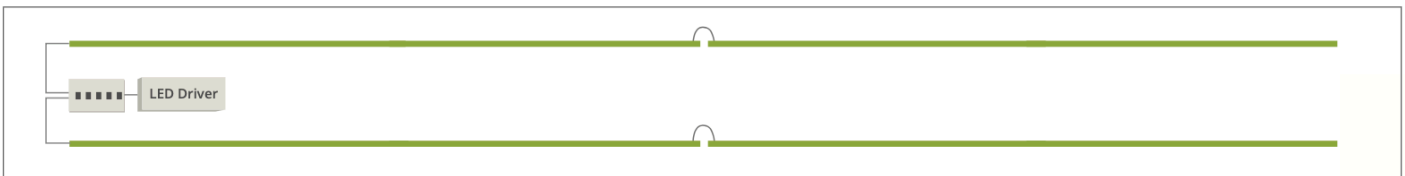

C3 Series Retrofit Kit

Linear Retrofit Kit

MOUNTING

1x4 1 Lamp

1x4 2 Lamp

1x6 1 Lamp

1x6 2 Lamp

1x8 1 Lamp

2x8 2 Lamp