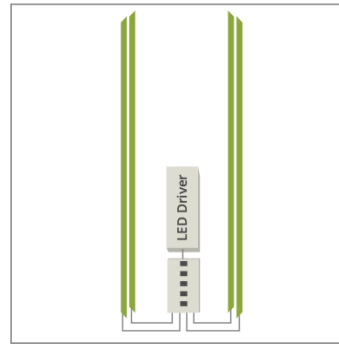

2x8 2 Lamp

C3 Series Retrofit Kit

Linear Retrofit Kit

MOUNTING

2x2 2 Lamp

2x2 3 Lamp

2x2 2 U-BEND

2x2 Triple Biax

2x2 Double Biax

2x2 Direct/Indirect Troffer

2x4 2 Lamp

2x4 4 Lamp