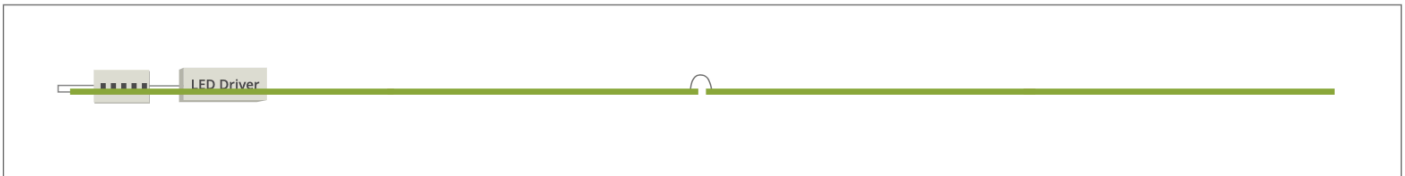

C3 Series Retrofit Kit

Linear Retrofit Kit

MOUNTING

1x4 1 Lamp

1x4 2 Lamp

1x6 1 Lamp

1x6 2 Lamp

1x8 1 Lamp