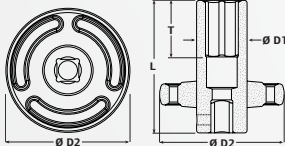

#### VERSATILITY

The PowerSocket™ fits on any ½" impact wrench reducing the need for additional tools to do your job.\*

### Specs

6-PT PowerSocket™						
Part Number	Output Size	Weight lb (Kg)	D1 in (mm)	D2 in (mm)	T in (mm)	L in (mm)
S64M17L-PS1	17mm	1.2 (0.56)	1.2 (30.7)	2.9 (72.6)	1.1 (28.5)	3.1 (78)
S64M19L-PS1	19mm	1.2 (0.55)	1.2 (31.4)	2.9 (72.6)	1.4 (34.3)	3.1 (78)
S64M21L-PS1	21mm	1.3 (0.58)	1.3 (34.2)	2.9 (72.6)	1.3 (32.5)	3.1 (78)
S64M26L-PS1	26mm	1.5 (0.69)	1.6 (39.6)	2.8 (72.1)	1.3 (32.7)	3.1 (78)
S64M27L-PS1	27mm	1.6 (0.71)	1.6 (41.1)	2.8 (72.1)	1.4 (35.7)	3.1 (78)