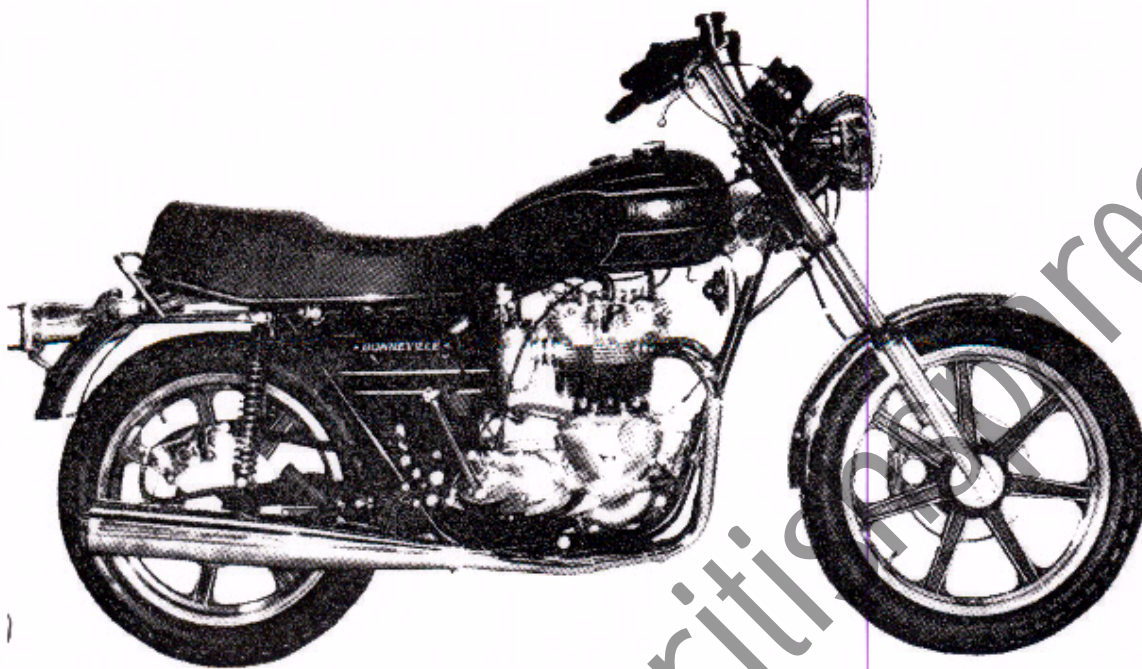

TRIUMPH[®]

REPLACEMENT PARTS CATALOGUE

SUPPLEMENT

FOR

1979 MODEL T140D

BONNEVILLE *Special*

THIS SUPPLEMENT SHOULD BE USED IN CONJUNCTION WITH 99-7102 PARTS CATALOGUE

PART NO. 99-7113

T140D TECHNICAL DATA

Bore & Stroke	76×82mm/2.992×3.228ins.	
Capacity	747cc/45cu.ins.	
Compression Ratio	7.9:1	
Spark Plugs	Champion N5	
Carburettor	Amal Concentric MkII	
	Main Jet	200
	Needle Jet	105
	Needle	2C3
	Throttle Valve	No. 3
Gearbox Sprocket	20 Teeth	
Chains	Front	Triplex × 3/8in. pitch × 84 links
	Rear	5/8in. × 3/8in. × 106 links
Capacities	Fuel Tank	2.8 Galls (IMP)
	Oil Tank	4 Pints
	Gearbox	7/8 Pint (500cc)
	Front Forks	1/3 Pint (190cc)
Tyre Size	Front	4.10×19
	Rear	4.25×18