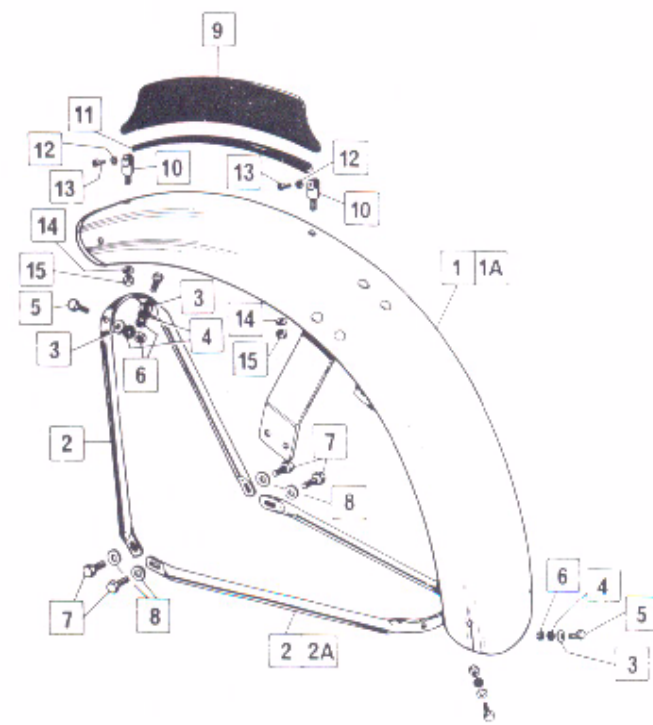

Front Fender, Number Plate and Seats

Front Fender, Number Plate and Seats **26**

Plate No.	Part No.	Description	Qty.	Bin No.	Price
FRONT FENDER – INTERSTATE ROADSTER, HI-RIDER, BLACK INTERPOL					
1	063175	Front Fender, Stainless Steel	1
2	062323/1	Fender Stay	2
FRONT FENDER – WHITE INTERPOL					
1A	062328/13	Front Fender, painted	1
2A	062323/13	Fender Stay	2
FENDER FITTINGS – COMMON TO ALL MODELS					
3	000039	Plain Washer	8
4	000190	Serrated Washer	4
5	060677	Bolt	4
6	060678	Nut	4
7	060357	Bolt	4
8	000011	Plain Washer	4
FRONT NUMBER PLATE (For certain markets as required)					
9	011835	Number Plate	1
10	011836	Stanchion	2
11	NM.18755	Bead	1
12	NMT2221	Washer	2
13	000861	Screw	2
14	000012	Washer	2
15	000005	Nut	1
SEATS					
16	063676	Seat – Roadster	1
17	061770	Seat – Interpol	1
18	063859	Seat – Hi-Rider	1
19	063677	Seat Interstate	1
20	NM.21852	Seat Buffer	AR
GRAB RAILS					
21	064088	Grab Rail Hi-Rider	1
22	062379	Clip Hi-Rider Only	2
23	NM.25592	Washer	4
24	0700117	Bolt	4
25	063632	Grab Rail – Interstate	1
26	063819	Grab Rail – Roadster	1
27	063641	Clip Interstate/Roadster	4
28	30858	Washer	4