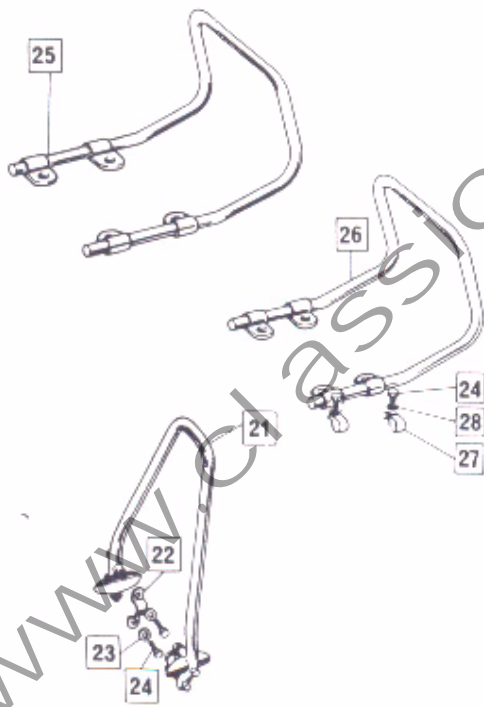

Front Fender, Number Plate and Seats

Front Fender, Number Plate and Seats **26**

Plate No.	Part No.	Description	Qty.	Bin No.	Price
FRONT FENDER – INTERSTATE ROADSTER, HI-RIDER, BLACK INTERPOL					
1	063175	Front Fender, Stainless Steel	1	.....	.....
2	062323/1	Fender Stay	2	.....	.....
FRONT FENDER – WHITE INTERPOL					
1A	062328/13	Front Fender, painted	1	.....	.....
2A	062323/13	Fender Stay	2	.....	.....
FENDER FITTINGS – COMMON TO ALL MODELS					
3	000039	Plain Washer	8	.....	.....
4	000190	Serrated Washer	4	.....	.....
5	060677	Bolt	4	.....	.....
6	060678	Nut	4	.....	.....
7	060357	Bolt	4	.....	.....
8	000011	Plain Washer	4	.....	.....
FRONT NUMBER PLATE (For certain markets as required)					
9	011835	Number Plate	1	.....	.....
10	011836	Stanchion	2	.....	.....
11	NM.18755	Bead	1	.....	.....
12	NMT2221	Washer	2	.....	.....
13	000861	Screw	2	.....	.....
14	000012	Washer	2	.....	.....
15	000005	Nut	1	.....	.....
SEATS					
16	063676	Seat – Roadster	1	.....	.....
17	061770	Seat – Interpol	1	.....	.....
18	063859	Seat – Hi-Rider	1	.....	.....
19	063677	Seat Interstate	1	.....	.....
20	NM.21852	Seat Buffer	AR	.....	.....
GRAB RAILS					
21	064088	Grab Rail Hi-Rider	1	.....	.....
22	062379	Clip Hi-Rider Only	2	.....	.....
23	NM.25592	Washer	4	.....	.....
24	0700117	Bolt	4	.....	.....
25	063632	Grab Rail – Interstate	1	.....	.....
26	063819	Grab Rail – Roadster	1	.....	.....
27	063641	Clip Interstate/Roadster	4	.....	.....
28	30858	Washer	4	.....	.....