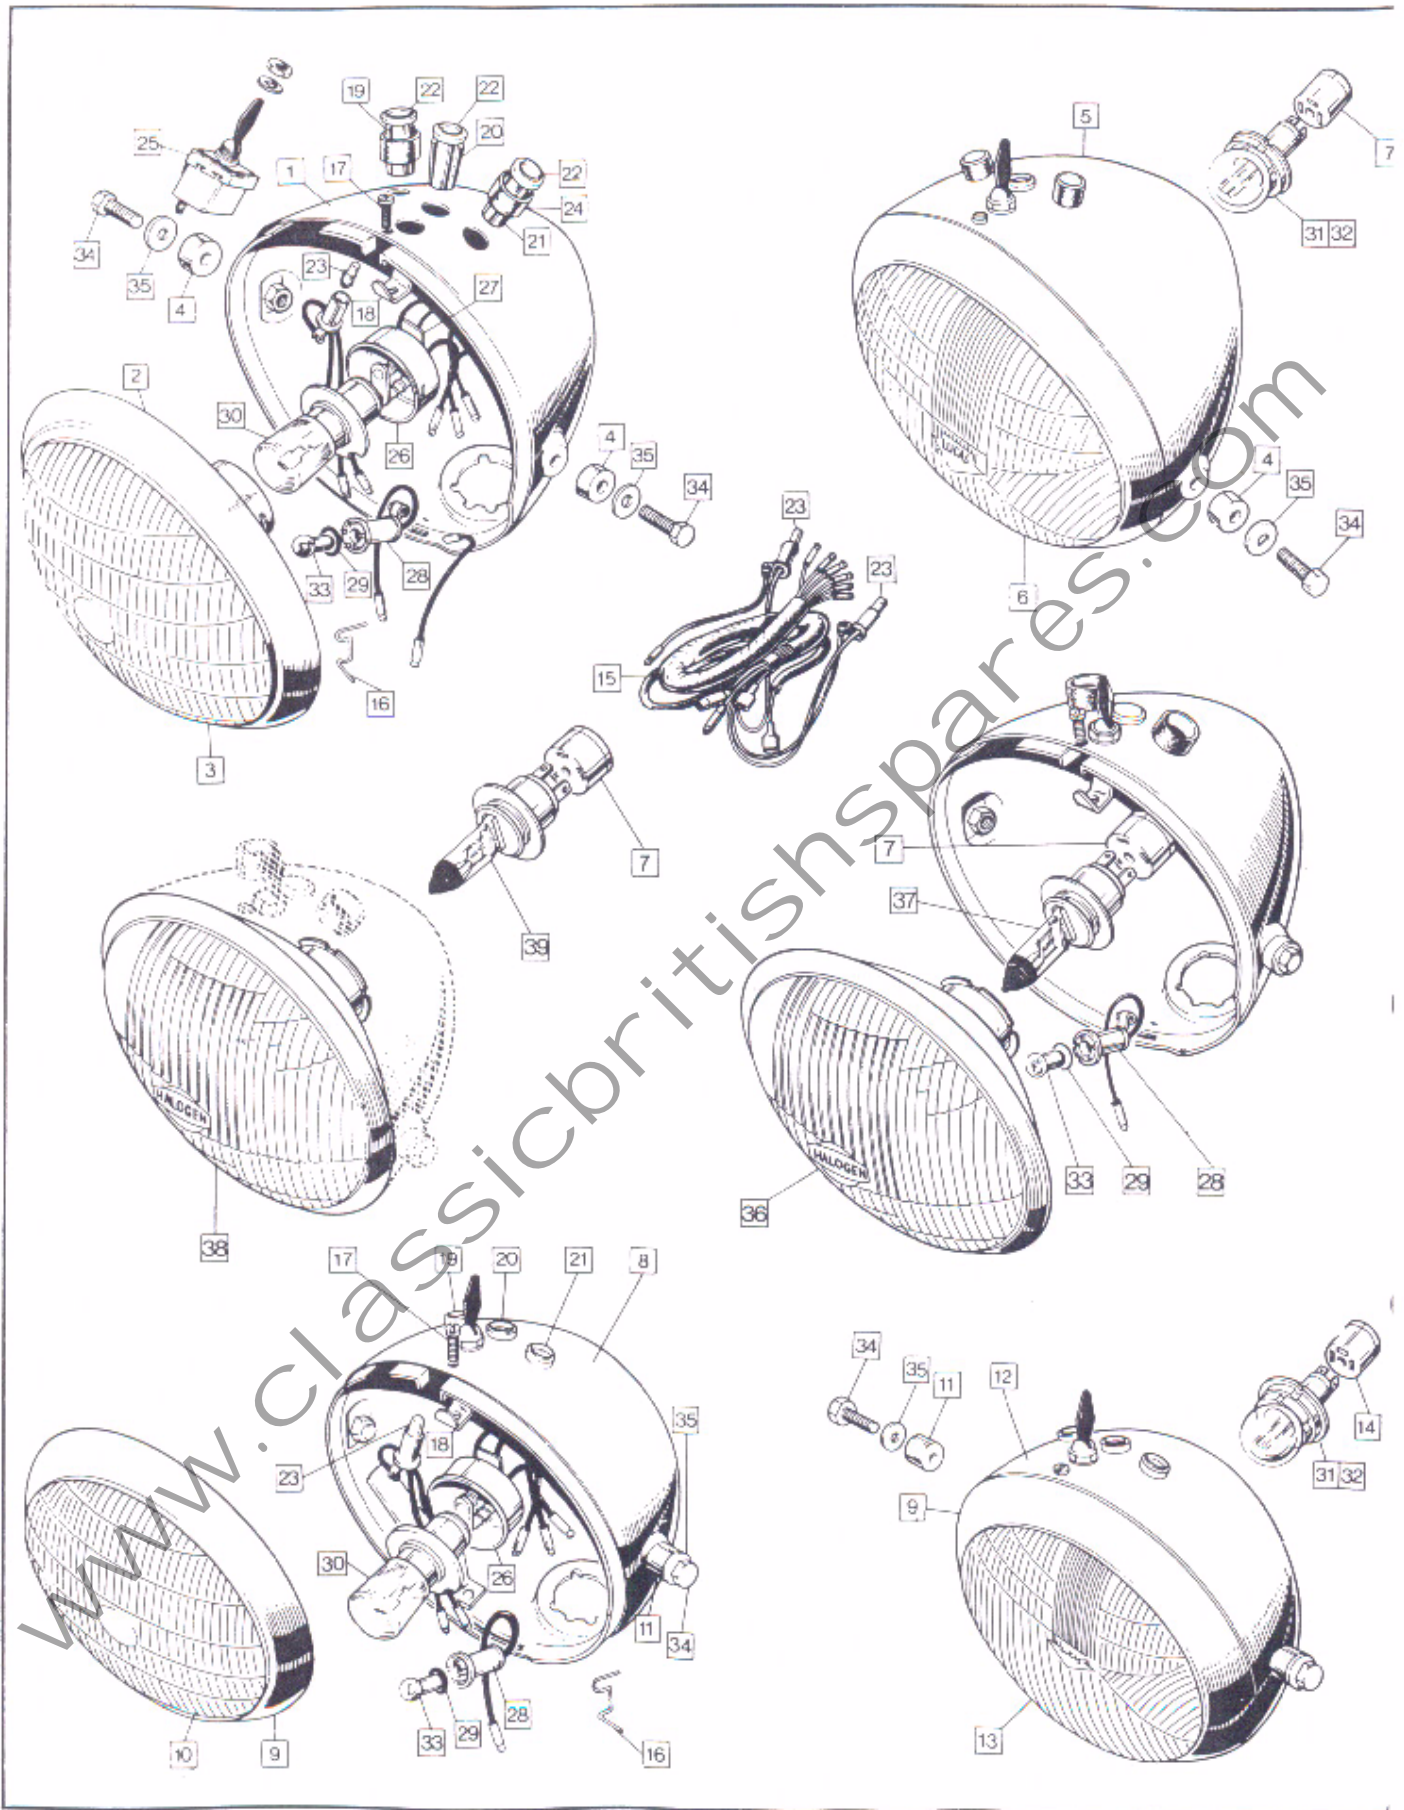

Head Lights

Head Lights **30**

Plate No.	Part No.	Description	Qty.	Bin No.	Price
HEADLAMP – FASTBACK, FASTBACK L.R. ROADSTER, INTERPOL, INTERSTATE					
1	60279	Headlamp SS700P	1	.....	.....
2	553248	Rim	1	.....	.....
3	54525927	Light Unit	1	.....	.....
4	062035	Spacer	2	.....	.....
5	60349	Headlamp SS700P Continental/France	1	.....	.....
6	54522680	Light Unit Continental/France	1	.....	.....
7	553738	Adaptor	1	.....	.....
HEADLAMP, HI-RIDER					
8	60280	Headlamp MCH66	1	.....	.....
9	534343	Rim	1	.....	.....
10	54525272	Light Unit	1	.....	.....
11	062300	Spacer	2	.....	.....
12	60348	Headlamp MCH66 Continental/France	1	.....	.....
13	54523513	Light Unit Continental/France	1	.....	.....
14	553738	Adaptor	1	.....	.....
HEADLAMP COMPONENTS – COMMON TO MCH66 AND SS700P HEADLAMPS					
15	54960724	Headlamp Harness	1	.....	.....
16	504665	Wire Fixing	6	.....	.....
17	144921	Screw, Rim Fixing	1	.....	.....
18	534296	Plate, Rim Fixing	1	.....	.....
19	54363453	Warning Light Body Amber	1	.....	.....
20	54363454	Warning Light Body Red	1	.....	.....
21	54363455	Warning Light Body Green	1	.....	.....
22	54140331	Sealing Ring, Light Body	3	.....	.....
23	281	Bulb, Warning Light	3	.....	.....
24	54525212	Shield Warning Light	3	.....	.....
25	34660	Lighting Switch	1	.....	.....
26	554602	Bulb Holder Main	1	.....	.....
27	555910	Sleeve, Terminal	1	.....	.....
28	54573590	Bulb Holder Pilot	1	.....	.....
29	554354	Ring, Pilot Bulb Seating	1	.....	.....
30	370	Bulb Main 45/40W	1	.....	.....
31	410	Bulb, Main, Continental 45/40W	1	.....	.....
32	411	Bulb, Main, France 45/40W	1	.....	.....
33	989	Bulb Pilot	1	.....	.....
34	062321	Bolt Headlamp Mounting	2	.....	.....
35	062409	Washer Headlamp Mounting	2	.....	.....
HEADLAMP COMPONENTS – QUARTZ HALOGEN					
36	54526114	Quartz-Halogen Light Unit (lens/reflector)		.....	.....
37	463	Bulb, Quartz-Halogen		.....	.....
38	54526383	Light Unit – Continental		.....	.....
39	472	Bulb – Continental Quartz-Halogen		.....	.....