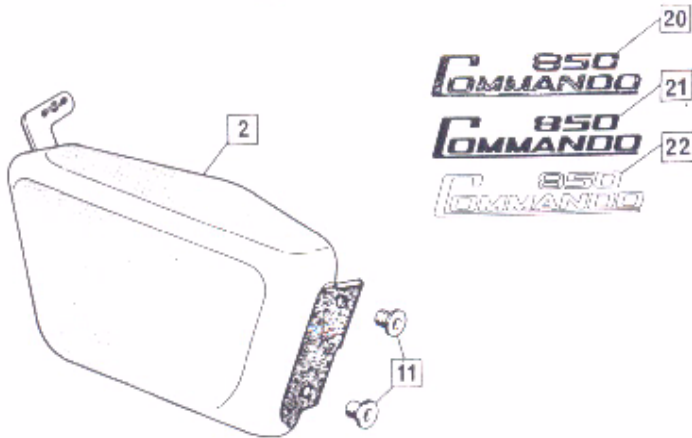

Side Covers, Accessory Covers

Side Covers, Accessory Covers **25**

Plate No.	Part No.	Description	Qty.	Bin No.	Price
	L.H. ACCESSORY COVER - GLASS FIBER - LESS DECALS				
1	062227/13	Accessory Cover Interpol - White	1		
1	062227/9	Accessory Cover Interpol - Black	1		
2	063176/9	Accessory Cover Interstate - Black	1		
2	063176/14	Accessory Cover Interstate - Blue	1		
	L.H. ACCESSORY COVER - STEEL - LESS DECALS				
3	063503/4	Accessory Cover Roadster - Fireflake	1		
3	063503/6	Royal Blue (750 Only)	1		
3	063503/9	Accessory Cover Roadster - Canary	1		
3	063503/2	Yellow (750 Only)	1		
3	063503/15	Accessory Cover Roadster - Black	1		
3	063503/11	(750 Only)	1		
3	063503/15	Accessory Cover Roadster - Fireflake	1		
3	063503/15	Golden Bronze (750 Only)	1		
3	063503/11	Accessory Cover Roadster - Candy	1		
3	063503/11	Apple Red (750 Only)	1		
4	063505/9	Accessory Cover Hi-Rider - Tangerine	1		
4	063505/14	(750 Only)	1		
4	063505/15	Accessory Cover Interstate - Black	1		
4	063505/15	Accessory Cover Interstate - Blue	1		
4	063505/15	Accessory Cover Interstate - Candy	1		
5	064833/15	Apple Red	1		
5	064833/4	Accessory Cover Roadster - Candy	1		
5	064833/4	Apple Red (850 Only)	1		
5	064833/2	Accessory Cover Roadster - Fireflake	1		
5	064833/9	Royal Blue (850 Only)	1		
5	064833/9	Accessory Cover Roadster - Fireflake	1		
5	064833/9	Golden Bronze (850 Only)	1		
5	064833/9	Accessory Cover Roadster Hi-Rider	1		
5	064833/9	Black (850 Only)	1		
	R.H. OIL TANK COVER - GLASS FIBRE - LESS DECALS				
6	061675/13	Oil Tank Cover Interpol - White	1		
6	061675/9	Oil Tank Cover Interpol - Black	1		
7	063177/9	Oil Tank Cover Interstate - Black	1		
7	063177/14	Oil Tank Cover Interstate - Blue	1		
	R.H. OIL TANK COVER - STEEL - LESS DECALS				
8	063504/4	Oil Tank Cover Roadster - Fireflake	1		
8	063504/6	Royal Blue (750 Only)	1		
8	063504/9	Oil Tank Cover Roadster - Canary	1		
8	063504/2	Yellow (750 Only)	1		
8	063504/15	Oil Tank Cover Roadster - Black	1		
8	063504/2	(750 Only)	1		
8	063504/15	Oil Tank Cover Roadster - Fireflake	1		
8	063504/15	Golden Bronze (750 Only)	1		
8	063504/11	Oil Tank Cover Roadster - Candy Apple	1		
8	063504/11	Red (750 Only)	1		
8	063504/11	Oil Tank Cover Hi-Rider - Tangerine	1		
8	063504/11	(750 Only)	1		
9	063506/9	Oil Tank Cover Interstate - Black	1		
9	063506/14	Oil Tank Cover Interstate - Blue	1		
9	063506/15	Oil Tank Cover Interstate - Candy	1		
9	063506/15	Apple Red	1		
10	064834/15	Oil Tank Cover Roadster - Candy Apple	1		
10	064834/4	Red (850 Only)	1		
10	064834/2	Oil Tank Cover Roadster - Fireflake	1		
10	064834/2	Royal Blue (850 Only)	1		
10	064834/9	Oil Tank Cover Roadster - Fireflake	1		
10	064834/9	Golden Bronze (850 Only)	1		
10	064834/9	Oil Tank Cover Roadster Hi-Rider -	1		
10	064834/9	Black (850 Only)	1		
FOR HI-RIDER USE THE APPROPRIATE ROADSTER ACCESSORY AND OIL TANK COVERS					
11	061206	Grommet (for glass fiber covers)	2		
12	063143	Grommet (for steel covers)	2		
13	061686	Grommet	1		
14	060327	Bolt	2		
15	000012	Washer	2		
16	0700117	Long Bolt (Roadster/Hi-Rider)	1		
	DECALS				
17	062019	Decal "750 Commando" (Gold)	AR		
18	062020	Decal "750 Commando" (Black)	AR		
19	063184	Decal "750 Commando" (Silver)	AR		
20	064014	Decal "850 Commando" (Gold)	AR		
21	064013	Decal "850 Commando" (Black)	AR		
22	064015	Decal "850 Commando" (Silver)	AR