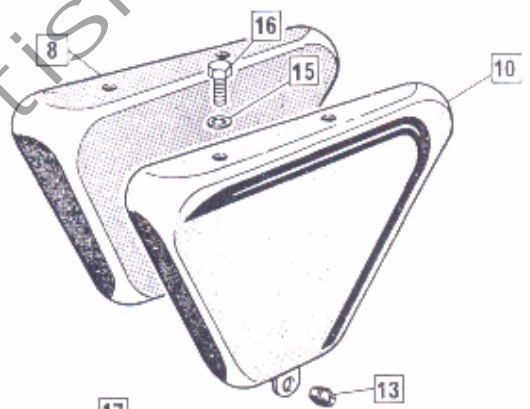

Side Covers, Accessory Covers

Side Covers, Accessory Covers **25**

Plate No.	Part No.	Description	Qty.	Bin No.	Price
	L.H. ACCESSORY COVER - GLASS FIBER - LESS DECALS				
1	062227/13	Accessory Cover Interpol - White	1		
1	062227/9	Accessory Cover Interpol - Black	1		
2	063176/9	Accessory Cover Interstate - Black	1		
2	063176/14	Accessory Cover Interstate - Blue	1		
	L.H. ACCESSORY COVER - STEEL - LESS DECALS				
3	063503/4	Accessory Cover Roadster - Fireflake	1		
3	063503/6	Royal Blue (750 Only)	1		
3	063503/9	Accessory Cover Roadster - Canary	1		
3	063503/2	Yellow (750 Only)	1		
3	063503/15	Accessory Cover Roadster - Black	1		
3	063503/11	(750 Only)	1		
3	063503/15	Accessory Cover Roadster - Fireflake	1		
3	063503/15	Golden Bronze (750 Only)	1		
3	063503/11	Accessory Cover Roadster - Candy	1		
3	063503/11	Apple Red (750 Only)	1		
4	063505/9	Accessory Cover Hi-Rider - Tangerine	1		
4	063505/14	(750 Only)	1		
4	063505/15	Accessory Cover Interstate - Black	1		
4	063505/15	Accessory Cover Interstate - Blue	1		
4	063505/15	Accessory Cover Interstate - Candy	1		
5	064833/15	Apple Red	1		
5	064833/4	Accessory Cover Roadster - Candy	1		
5	064833/4	Apple Red (850 Only)	1		
5	064833/2	Accessory Cover Roadster - Fireflake	1		
5	064833/9	Royal Blue (850 Only)	1		
5	064833/9	Accessory Cover Roadster - Fireflake	1		
5	064833/9	Golden Bronze (850 Only)	1		
5	064833/9	Accessory Cover Roadster Hi-Rider	1		
5	064833/9	Black (850 Only)	1		
	R.H. OIL TANK COVER - GLASS FIBRE - LESS DECALS				
6	061675/13	Oil Tank Cover Interpol - White	1		
6	061675/9	Oil Tank Cover Interpol - Black	1		
7	063177/9	Oil Tank Cover Interstate - Black	1		
7	063177/14	Oil Tank Cover Interstate - Blue	1		
	R.H. OIL TANK COVER - STEEL - LESS DECALS				
8	063504/4	Oil Tank Cover Roadster - Fireflake	1		
8	063504/6	Royal Blue (750 Only)	1		
8	063504/9	Oil Tank Cover Roadster - Canary	1		
8	063504/2	Yellow (750 Only)	1		
8	063504/15	Oil Tank Cover Roadster - Black	1		
8	063504/2	(750 Only)	1		
8	063504/15	Oil Tank Cover Roadster - Fireflake	1		
8	063504/15	Golden Bronze (750 Only)	1		
8	063504/11	Oil Tank Cover Roadster - Candy Apple	1		
8	063504/11	Red (750 Only)	1		
8	063504/11	Oil Tank Cover Hi-Rider - Tangerine	1		
8	063504/11	(750 Only)	1		
9	063506/9	Oil Tank Cover Interstate - Black	1		
9	063506/14	Oil Tank Cover Interstate - Blue	1		
9	063506/15	Oil Tank Cover Interstate - Candy	1		
9	063506/15	Apple Red	1		
10	064834/15	Oil Tank Cover Roadster - Candy Apple	1		
10	064834/4	Red (850 Only)	1		
10	064834/2	Oil Tank Cover Roadster - Fireflake	1		
10	064834/2	Royal Blue (850 Only)	1		
10	064834/9	Oil Tank Cover Roadster - Fireflake	1		
10	064834/9	Golden Bronze (850 Only)	1		
10	064834/9	Oil Tank Cover Roadster Hi-Rider -	1		
10	064834/9	Black (850 Only)	1		
FOR HI-RIDER USE THE APPROPRIATE ROADSTER ACCESSORY AND OIL TANK COVERS					
11	061206	Grommet (for glass fiber covers)	2		
12	063143	Grommet (for steel covers)	2		
13	061686	Grommet	1		
14	060327	Bolt	2		
15	000012	Washer	2		
16	0700117	Long Bolt (Roadster/Hi-Rider)	1		
	DECALS				
17	062019	Decal "750 Commando" (Gold)	AR		
18	062020	Decal "750 Commando" (Black)	AR		
19	063184	Decal "750 Commando" (Silver)	AR		
20	064014	Decal "850 Commando" (Gold)	AR		
21	064013	Decal "850 Commando" (Black)	AR		
22	064015	Decal "850 Commando" (Silver)	AR