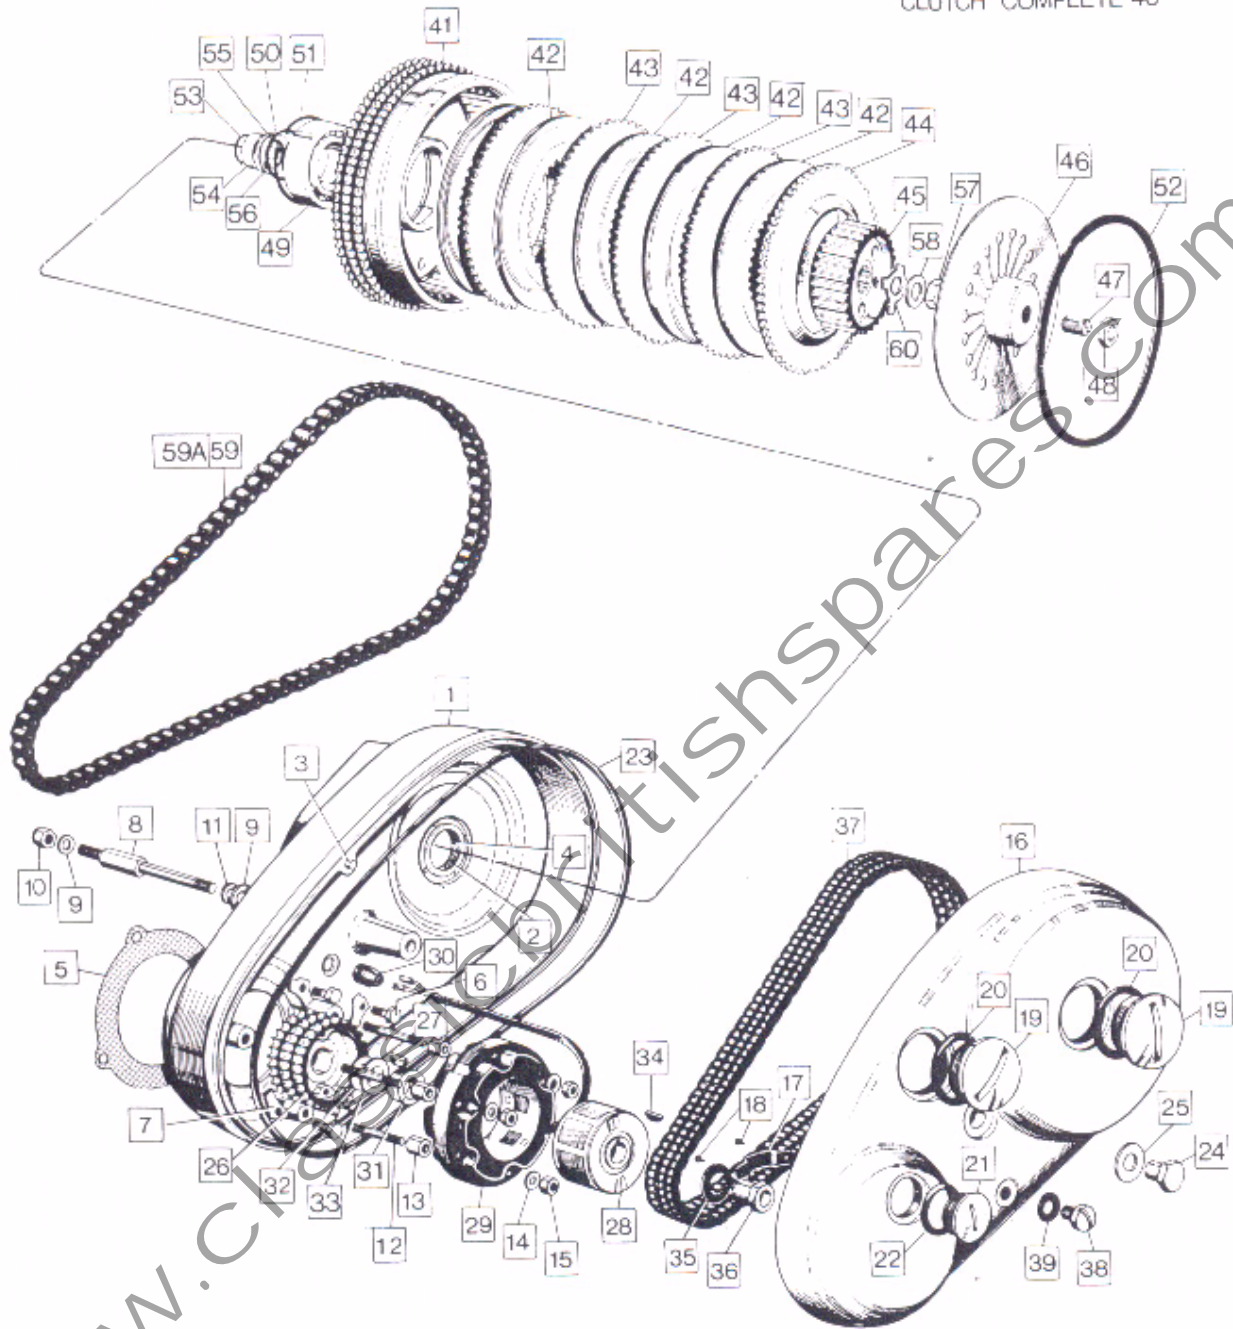

CLUTCH COMPLETE 40

Chaincases, Chains, Sprockets, Clutch, Alternator

Chaincases, Chains, Sprockets, Clutch, Alternator

10

Plate No.	Part No.	Description	Qty.	Bin No.	Price
1	060374	Chaincase Inner Half c/w Dowels	1	.....	.....
2	060769	Chaincase Oil Seal Disc	2	.....	.....
3	024145	Chaincase Dowel	2	.....	.....
4	012443	Chaincase Felt Seal	1	.....	.....
5	060711	Chaincase to Crankcase Gasket	1	.....	.....
6	062669	Chaincase Fixing Bolt	3	.....	.....
7	060395	Chaincase Fixing Bolt Washer	3	.....	.....
8	060376	Chaincase Centre Stud	1	.....	.....
9	000010	Chaincase Centre Stud Washer	2	.....	.....
10	060397	Chaincase Centre Stud Nut	1	.....	.....
11	060399	Chaincase Centre Stud Shim	AR	.....	.....
12	060386	Stator Stud	3	.....	.....
13	060377	Stator Stud Spacer	3	.....	.....
14	000011	Stator Stud Washer	3	.....	.....
15	060700	Stator Stud Nut	3	.....	.....
16	062585	Chaincase Outer Half with Timing Plate	1	.....	.....
17	060763	Ignition Indicator Plate	1	.....	.....
18	060663	Hammer Drive Screw	2	.....	.....
19	060388	Chain Inspection Cap	2	.....	.....
20	062581	Chain Inspection Cap 'O' Ring	2	.....	.....
21	060659	Timing Inspection Cap	1	.....	.....
22	062580	Timing Inspection Cap 'O' Ring	1	.....	.....
23	060398	Chaincase Band Rubber	1	.....	.....
24	060367	Chaincase Attachment Nut	1	.....	.....
25	060368	Chaincase Attachment Nut Washer	1	.....	.....
26	060383	Engine Sprocket	1	.....	.....
27	NME3682	Engine Sprocket Key	1	.....	.....
28	54212006	Rotor	1	.....	.....
29	47205A	Stator	1	.....	.....
30	060903	Alternator Grommet	1	.....	.....
31	060402	Rotor Spacer	1	.....	.....
32	060665	Rotor Shim .010"	AR	.....	.....
33	060664	Rotor Shim .036"	AR	.....	.....
34	NM.20948	Rotor Key	1	.....	.....
35	NM.24948	Rotor Washer	1	.....	.....
36	060387	Rotor Nut	1	.....	.....
37	060366	Front Chain (Primary)	1	.....	.....
38	062582	Chaincase Oil Level Plug	1	.....	.....
39	062583	Chaincase Oil Level 'O' Ring	1	.....	.....
40	064644	Clutch Complete (includes items 41-46, 49-52 inclusive)	1	.....	.....
41	062482	Clutch Sprocket c/w Backplate	1	.....	.....
42	063741	Clutch Friction Plate, Sintered Bronze	5	.....	.....
43	060746	Clutch Plain Plate	4	.....	.....
44	063768	Clutch Pressure Plate	1	.....	.....
45	063979	Clutch Centre	1	.....	.....
46	060770	Clutch Spring Plate with Centre	1	.....	.....
47	061179	Clutch Adjuster	1	.....	.....
48	060005	Clutch Adjuster Nut	1	.....	.....
49	060750	Clutch Bearing	1	.....	.....
50	060753	Clutch Bearing Inner Circlip	1	.....	.....
51	060754	Clutch Bearing Outer Circlip	1	.....	.....
52	060751	Clutch Spring Circlip	1	.....	.....
53	060752	Clutch Location Circlip	1	.....	.....
54	060747	Clutch Location Spacer	1	.....	.....
55	060894	Clutch Location Shim .036"	AR	.....	.....
56	060895	Clutch Location Shim .048"	AR	.....	.....
57	040373	Clutch Fixing Nut	1	.....	.....
58	063447	Clutch Fixing Nut Washer	1	.....	.....
59	017376	Rear Chain, 98 Links (for 19 tooth sprocket)	1	.....	.....
59A	064025	Rear Chain, 99 Links (for 21 tooth sprocket)	1	.....	.....
60	063459	Tab Washer	1	.....	.....