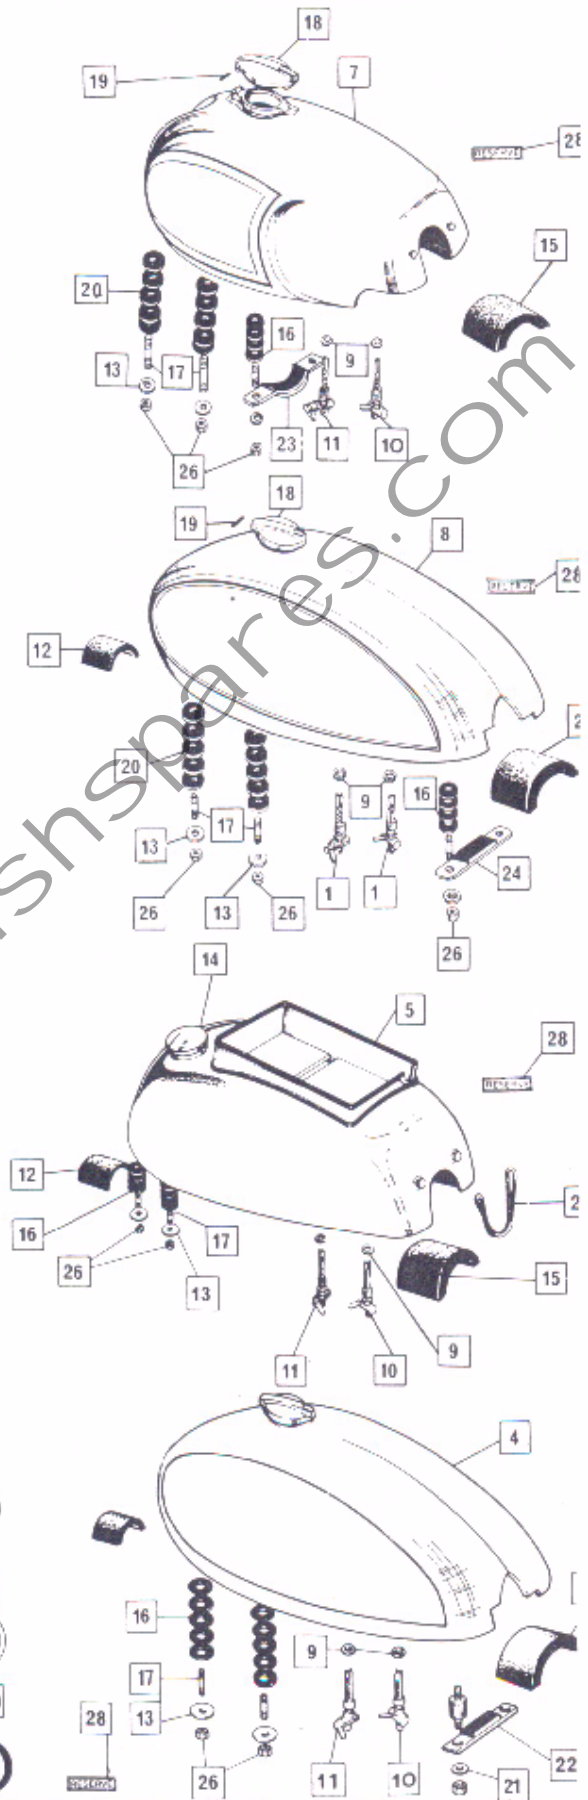

Norton
Norton
Norton

Fuel Tanks

Fuel Tanks **28**

Plate No.	Part No.	Description	Qty.	Bin No.	Price
		GLASS FIBRE FUEL TANKS			
1	062371/6	Tank, Hi-Rider, Solid Canary Yellow (750 Only)	1	.....	.....
1	062371/11	Tank, Hi-Rider, Tangerine (750 Only)	1	.....	.....
1A	064832/9	Tank, Hi-Rider, Black/Gold Lining (850 Only)	1	.....	.....
2	063173/9	Tank, Interstate, Black/Gold Lining (750 Only)	1	.....	.....
2	063173/14	Tank, Interstate, Blue/Silver Lining (750 Only)	1	.....	.....
		STEEL FUEL TANKS			
3	062701/4	Tank, Roadster, Fireflake Royal Blue (750 Only)	1	.....	.....
3	062701/6	Tank, Roadster, Solid Canary Yellow (750 Only)	1	.....	.....
3	062701/9	Tank, Roadster, Black/Gold Lining (750 Only)	1	.....	.....
4	063394/9	Tank, Interstate, Black/Gold Lining (750 Only)	1	.....	.....
4	063394/14	Tank, Interstate, Blue/Silver Lining (750 Only)	1	.....	.....
5	061764/13	Tank, Interpol, (with radio recess), White			
5	061764/9	Tank, Interpol, (with radio recess), Black			
6	062224/13	Tank, Interpol, (with top pommels), White			
6	062224/9	Tank, Interpol, (with top pommels), Black (Interpol tanks available in other colours to special order).			
7	064831/4	Tank, Roadster, Fireflake Royal Blue/Silver (850 Only)	1	.....	.....
7	064831/2	Tank, Roadster, Fireflake Golden Bronze (850 Only)	1	.....	.....
7	064831/9	Tank, Roadster, Black/Gold (850 Only)	1	.....	.....
7	064831/15	Tank, Roadster, Candy Apple Red (850 Only)	1	.....	.....
8	064830/9	Tank, Interstate, Black/Gold (850 Only)	1	.....	.....
8	064830/14	Tank, Interstate, Blue/Silver (850 Only)	1	.....	.....
8	064830/15	Tank, Interstate, Candy Apple Red (850 Only)	1	.....	.....
		FUEL TANK FITTINGS			
9	000183	Tap Washer	2	.....	.....
10	031746	Tap, Reserve	1	.....	.....
11	033155	Tap	1	.....	.....
12	026359	Thin Rubber	1	.....	.....
13	014999	Washer	2	.....	.....
14	013325	Filler Cap - Interpol Only	1	.....	.....
15	062567	Thick Rubber	1	.....	.....
16	060648	Rubber	8 or 12	.....	.....
17	063215	Stud	2	.....	.....
18	060681	Filler Cap - all except Interpol	1	.....	.....
19	060882	Pin, Filler Cap - all except Interpol	1	.....	.....
20	060359	Rear Bolt	2	.....	.....
21	000011	Washer	2	.....	.....
22	062367	Strap Hi-Rider	1	.....	.....
23	063121	Strap - Steel Roadster Tanks	1	.....	.....
24	063239	Strap - Interstate	1	.....	.....
25	063204	Thick Rubber - Interstate	1	.....	.....
26	060797	Nut, Nyloc	2 or 4	.....	.....
27	060498	Ring, Tank Fixing, Interpol	2	.....	.....
		TRANSFERS			
28	009195	"Reserve"	1	.....	.....
29	062931	"NORTON" Gold	2	.....	.....
30	062930	"NORTON" Black	2	.....	.....
31	063179	"NORTON" Silver	2	.....	.....