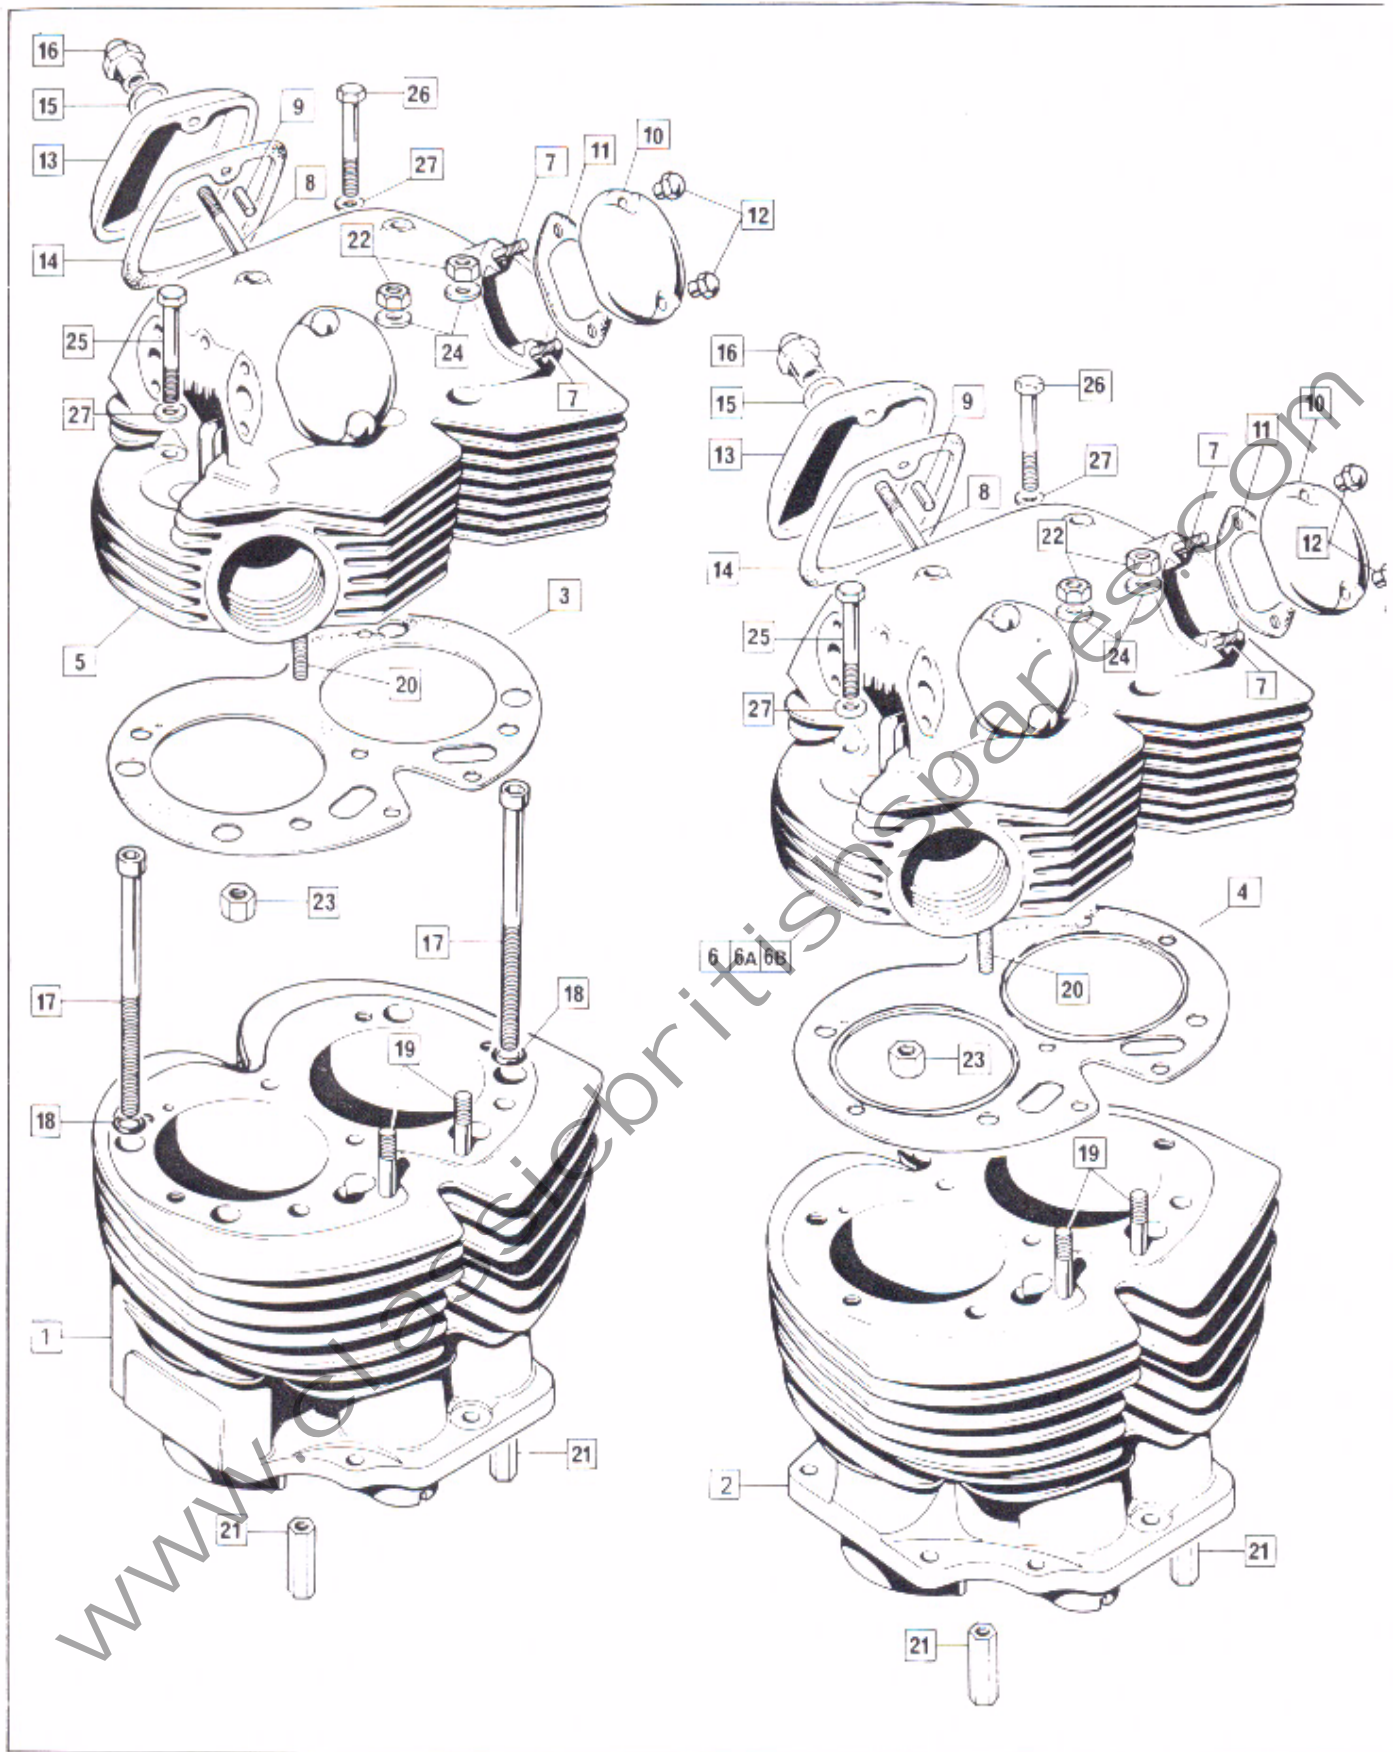

Engine: Cylinder, Cylinder Head
750 and 850

Engine: Cylinder, Cylinder Head 750 and 850

2

Plate No.	Part No.	Description	Qty.	Bin No.	Price
1	063823	Cylinder 850	1		
2	061705	Cylinder 750	1		
3	065051	Cylinder Head Gasket 850 (eyeletted)	1		
4	063844	Cylinder Head Gasket 750 (eyeletted)	1		
5	064038	Cylinder Head 850	1		
6	060988 <i>2-10-20</i>	Cylinder Head 750 30 mm. Low Compression (marked RH1)	1		
6A	064097	Cylinder Head 750 32 mm. High Compression (marked RH6)	1		
6B	064048	Cylinder Head 750 32 mm. Low Compression (marked RH5)	1		
7	NMT2252	Rocker Cover Stud - Front	4		
8	NM18033	Rocker Cover Stud - Rear	1		
9	000579	Rocker Cover Dowel	1		
10	NM18093A	Rocker Cover Front	2		
11	NMT2088 <i>06-1554</i>	Rocker Cover Gasket - Front	2		
12	NMT2085	Rocker Cover Nut - Front	4		
13	NM18094A	Rocker Cover Rear	1		
14	NMT2084 <i>06-1551</i>	Rocker Cover Gasket - Rear	1		
15	NMT2082	Rocker Cover Stud Washer	1		
16	NMT2162	Rocker Cover Stud Nut - Rear	1		
17	063085	Cylinder Through-Bolt (850 only)	4		
18	064147	Washer (850 only)	4		
19	NMT2161	Cylinder Head/Barrel Stud	2		
20	NM24389	Cylinder Head/Barrel Stud	3		
21	063192	Cylinder Head/Barrel Stud Nut	2		
22	NMT2017	Cylinder Head/Barrel Stud Nut	2		
23	NM24250	Cylinder Head/Barrel Stud Nut	1		
24	000011	Cylinder Head/Barrel Stud Washer	2		
25	060401	Cylinder Head/Barrel Bolt	4		
26	NM25313	Cylinder Head/Barrel Bolt Short	1		
27	016213	Cylinder Head/Barrel Bolt Washer	5