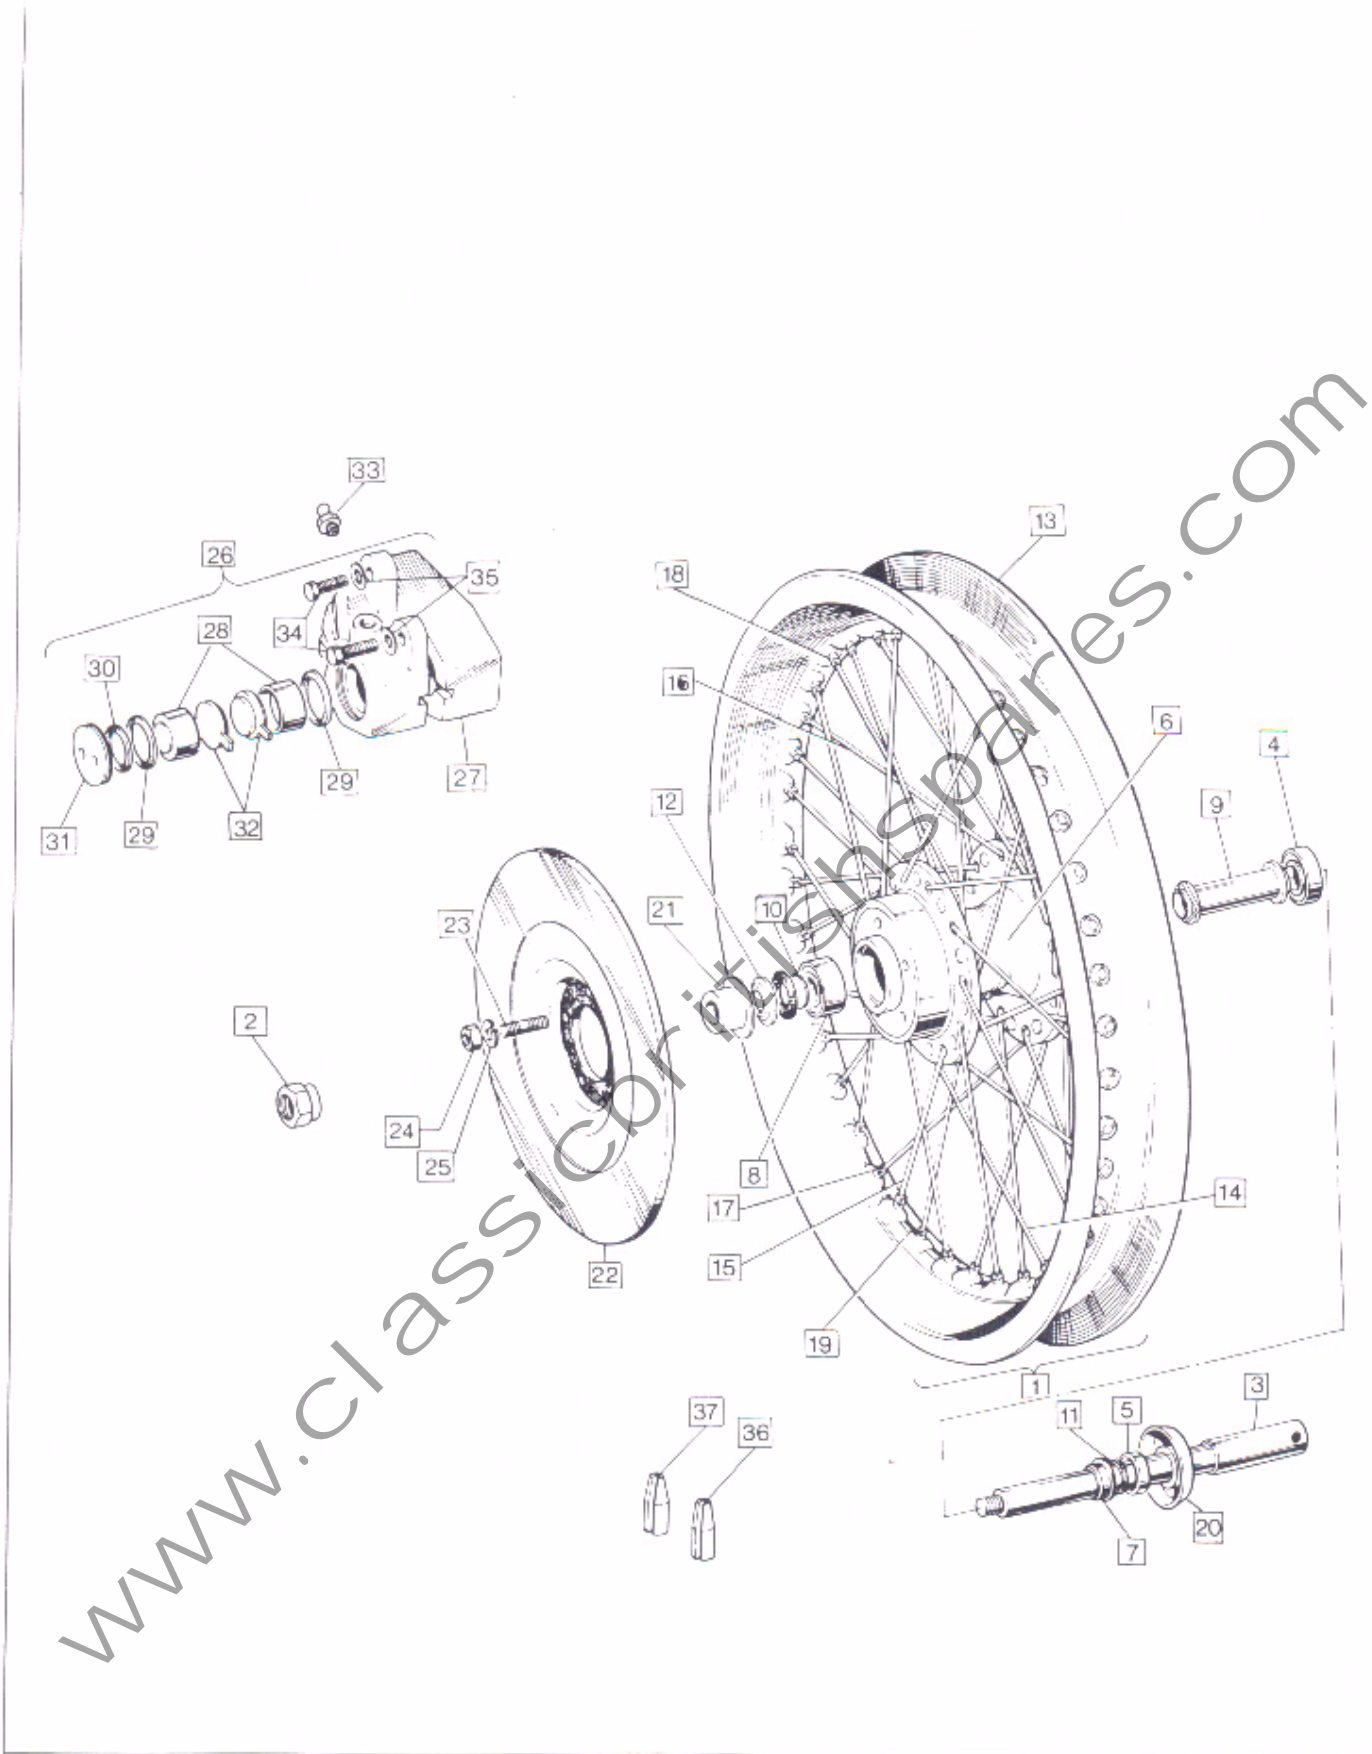

Not illustrated

Front Forks, Steering Lock, Steering Head Bearings

Front Forks, Steering Lock, Steering Head Bearings

17

Plate No.	Part No.	Description	Qty.	Bin No.	Price
1	061564	Right Hand Leg Assembly (Drum Brake)	1
2	060352	Right Hand Slider (Drum Brake)	1
3	062456	Right Hand Leg Assembly (Disc Brake)	1
4	063316	Right Hand Slider (Disc Brake)	1
5	061563	Left Hand Leg Assembly (Drum Brake)	1
6	060351	Left Hand Slider (Drum Brake)	1
7	062533	Left Hand Leg Assembly (Disc Brake)	1
8	063318	Left Hand Slider (Disc Brake)	1
9	062465	Pinch Bolt (Drum only)	1
10	061115	Gaiter	2
11	061137	Collar	2
12	000203	Washer	2
13	030584	Damper Rod Seat	2
14	060346	Damper Rod	2
15	060347	Damper Rod Cap Nut	2
16	060348	Damper Rod Locknut	2
17	060354	Slider Drain Plug	2
18	060359	Damper Tube Anchor Bolt	2
19	061347	Damper Tube Cap	2
20	061888	Damper Tube	2
21	NM.14118B	Damper Valve	2
22	NM.14119	Damper Valve Stop Pin	2
23	NM.18813	Fork Spring	2
24	NM.25003	Fork Spring Locating Bush	2
25	NMT1009	Damper Tube Anchor Bolt Washer	2
26	NMT814	Damper Tube Anchor Bolt Washer	2
27	063423	Main Tube	2
28	NM.14298	Fork Tube Bush Circlip	2
29	NMT.1048	Fork Tube Bush	2
30	NM.17713	Oil Seal	2
31	NMT1049	Oil Seal Washer	2
32	NMT1055	Fork Tube Guide Bush	2
33	060345	Fork Tube Top Bolt	2
34	NMT320	Washer	2
35	063189	Stud	4
36	000012	Washer	4
37	060355	Nut	4
38	0700099	Steering Head Bearing	2
39	0700100	Bearing Spacer	1
40	NM.17429	Washer	1
41	NM.15628	Cover	1
42	061912	Washer	1
43	0700101	Nut	1
44	061911	Socket Screw	2
45	061916	Lower Yoke 750 Only	1
45A	064073	Lower Yoke 850 Only	1
46	062332	Plug for Lower Yoke	2
47	061915	Upper Yoke with Stem 750 Only	1
47A	064080	Upper Yoke with Stem 850 Only	1
48	062305	Stem Blanking Plug	1
49	NM.19021A	Clip	2
50	060333	Screw	4
51	030175	Lock/Keys	1
52	062028	Right Hand Headlamp Bracket and Top Cover	1
53	062029	Left Hand Headlamp Bracket and Top Cover	1
54	061900	'O' Ring	6
55	22688/2	Bolt	1
56	000011	Washer	1
57	27815	Nut	1