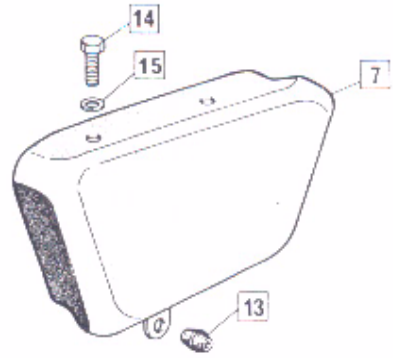

Side Covers, Accessory Covers

Side Covers, Accessory Covers **25**

Plate No.	Part No.	Description	Qty.	Bin No.	Price
	L.H. ACCESSORY COVER - GLASS FIBER - LESS DECALS				
1	062227/13	Accessory Cover Interpol - White	1		
1	062227/9	Accessory Cover Interpol - Black	1		
2	063176/9	Accessory Cover Interstate - Black	1		
2	063176/14	Accessory Cover Interstate - Blue	1		
	L.H. ACCESSORY COVER - STEEL - LESS DECALS				
3	063503/4	Accessory Cover Roadster - Fireflake	1		
3	063503/6	Royal Blue (750 Only)	1		
3	063503/9	Accessory Cover Roadster - Canary	1		
3	063503/2	Yellow (750 Only)	1		
3	063503/15	Accessory Cover Roadster - Black	1		
3	063503/11	(750 Only)	1		
3	063503/15	Accessory Cover Roadster - Fireflake	1		
3	063503/15	Golden Bronze (750 Only)	1		
3	063503/11	Accessory Cover Roadster - Candy	1		
3	063503/11	Apple Red (750 Only)	1		
4	063505/9	Accessory Cover Hi-Rider - Tangerine	1		
4	063505/14	(750 Only)	1		
4	063505/15	Accessory Cover Interstate - Black	1		
4	063505/15	Accessory Cover Interstate - Blue	1		
4	063505/15	Accessory Cover Interstate - Candy	1		
5	064833/15	Apple Red	1		
5	064833/4	Accessory Cover Roadster - Candy	1		
5	064833/4	Apple Red (850 Only)	1		
5	064833/2	Accessory Cover Roadster - Fireflake	1		
5	064833/9	Royal Blue (850 Only)	1		
5	064833/9	Accessory Cover Roadster - Fireflake	1		
5	064833/9	Golden Bronze (850 Only)	1		
5	064833/9	Accessory Cover Roadster Hi-Rider	1		
5	064833/9	Black (850 Only)	1		
	R.H. OIL TANK COVER - GLASS FIBRE - LESS DECALS				
6	061675/13	Oil Tank Cover Interpol - White	1		
6	061675/9	Oil Tank Cover Interpol - Black	1		
7	063177/9	Oil Tank Cover Interstate - Black	1		
7	063177/14	Oil Tank Cover Interstate - Blue	1		
	R.H. OIL TANK COVER - STEEL - LESS DECALS				
8	063504/4	Oil Tank Cover Roadster - Fireflake	1		
8	063504/6	Royal Blue (750 Only)	1		
8	063504/9	Oil Tank Cover Roadster - Canary	1		
8	063504/2	Yellow (750 Only)	1		
8	063504/15	Oil Tank Cover Roadster - Black	1		
8	063504/2	(750 Only)	1		
8	063504/15	Oil Tank Cover Roadster - Fireflake	1		
8	063504/15	Golden Bronze (750 Only)	1		
8	063504/11	Oil Tank Cover Roadster - Candy Apple	1		
8	063504/11	Red (750 Only)	1		
8	063504/11	Oil Tank Cover Hi-Rider - Tangerine	1		
8	063504/11	(750 Only)	1		
9	063506/9	Oil Tank Cover Interstate - Black	1		
9	063506/14	Oil Tank Cover Interstate - Blue	1		
9	063506/15	Oil Tank Cover Interstate - Candy	1		
9	063506/15	Apple Red	1		
10	064834/15	Oil Tank Cover Roadster - Candy Apple	1		
10	064834/4	Red (850 Only)	1		
10	064834/2	Oil Tank Cover Roadster - Fireflake	1		
10	064834/2	Royal Blue (850 Only)	1		
10	064834/9	Oil Tank Cover Roadster - Fireflake	1		
10	064834/9	Golden Bronze (850 Only)	1		
10	064834/9	Oil Tank Cover Roadster Hi-Rider -	1		
10	064834/9	Black (850 Only)	1		
FOR HI-RIDER USE THE APPROPRIATE ROADSTER ACCESSORY AND OIL TANK COVERS					
11	061206	Grommet (for glass fiber covers)	2		
12	063143	Grommet (for steel covers)	2		
13	061686	Grommet	1		
14	060327	Bolt	2		
15	000012	Washer	2		
16	0700117	Long Bolt (Roadster/Hi-Rider)	1		
	DECALS				
17	062019	Decal "750 Commando" (Gold)	AR		
18	062020	Decal "750 Commando" (Black)	AR		
19	063184	Decal "750 Commando" (Silver)	AR		
20	064014	Decal "850 Commando" (Gold)	AR		
21	064013	Decal "850 Commando" (Black)	AR		
22	064015	Decal "850 Commando" (Silver)	AR