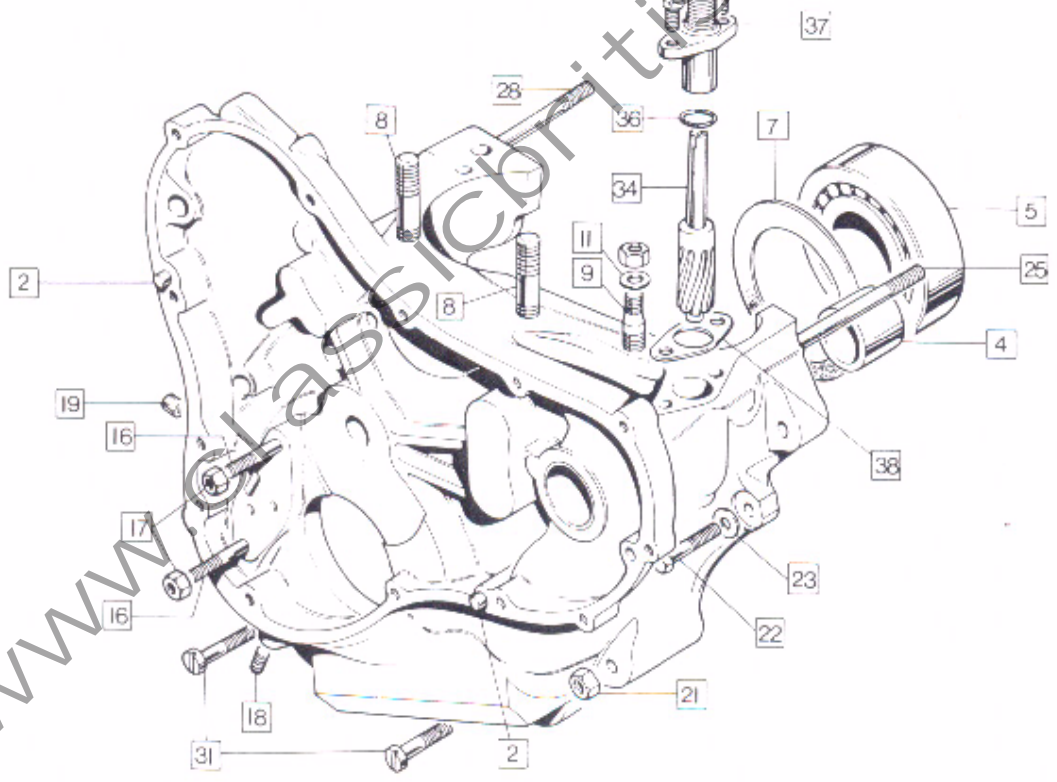

750 Engine: Crankcases, Crankcase Breather, Tachometer Drive

750 Engine: Crankcases, Crankcase Breather, Tachometer Drive

Plate No.	Part No.	Description	Qty.	Bin No.	Price
1	063334	Crankcase Halves Assembled	1	.....	.....
2	NM.11790	Crankcase Dowel	2	.....	.....
3	062621	Crankcase Dowel	2	.....	.....
4	062600	Camshaft Bush	2	.....	.....
5	064118	Main Bearing	2	.....	.....
6	NMT2187	Main Bearing Oil Seal	1	.....	.....
7	NMT2196A	Main Bearing Shim	1	.....	.....
8	062639	Cylinder Stud	6	.....	.....
9	062640	Cylinder Stud Stepped	2	.....	.....
10	062639	Cylinder Stud Front	1	.....	.....
11	000011	Cylinder Stud Washer	2	.....	.....
12	NM.24252	Cylinder Stud Washer	6	.....	.....
13	062650	Cylinder Stud Nut	2	.....	.....
14	062651	Cylinder Stud Nut	1	.....	.....
15	062652	Cylinder Stud Nut	6	.....	.....
16	062664	Oil Pump Stud	2	.....	.....
17	060348	Oil Pump Stud Nut	2	.....	.....
18	062638	Grub Screw-oil Stop	1	.....	.....
19	NM.21287	Junction Block Dowel	1	.....	.....
20	062663	Crankcase Bolt, Long	1	.....	.....
21	060348	Crankcase Bolt Nut	1	.....	.....
22	062761	Crankcase Bolt, Short	1	.....	.....
23	30859	Crankcase Bolt Washer	2	.....	.....
24	060348	Crankcase Bolt Nut	1	.....	.....
25	062662	Crankcase Stud Top Front	1	.....	.....
26	NMT2221	Crankcase Stud Washer	1	.....	.....
27	26947	Crankcase Stud Nut	1	.....	.....
28	062661	Crankcase Stud Top, Rear	1	.....	.....
29	016213	Crankcase Stud Washer	1	.....	.....
30	21998	Crankcase Stud Nut	1	.....	.....
31	062685	Crankcase Screw, T.S. to D.S. at sump	2	.....	.....
32	064188	Sump Plug Magnetic	1	.....	.....
33	062624	Sump Plug Washer	1	.....	.....
34	061089	Gear Tachometer	1	.....	.....
35	062670	Screw	2	.....	.....
36	061282	'O' Ring	1	.....	.....
37	061090	Housing	1	.....	.....
38	063056	Gasket, Tachometer Housing	1	.....	.....
39	062620	Breather Body	1	.....	.....
40	062614	Cap	1	.....	.....
41	062618	Gasket	1	.....	.....
42	062615	Separator	1	.....	.....
43	063116	Retainer Disc	2	.....	.....
44	25614	Bolt	2	.....	.....
45	060448	'O' Ring	1	.....	.....
46	063418	Tab Washer	2	.....	.....