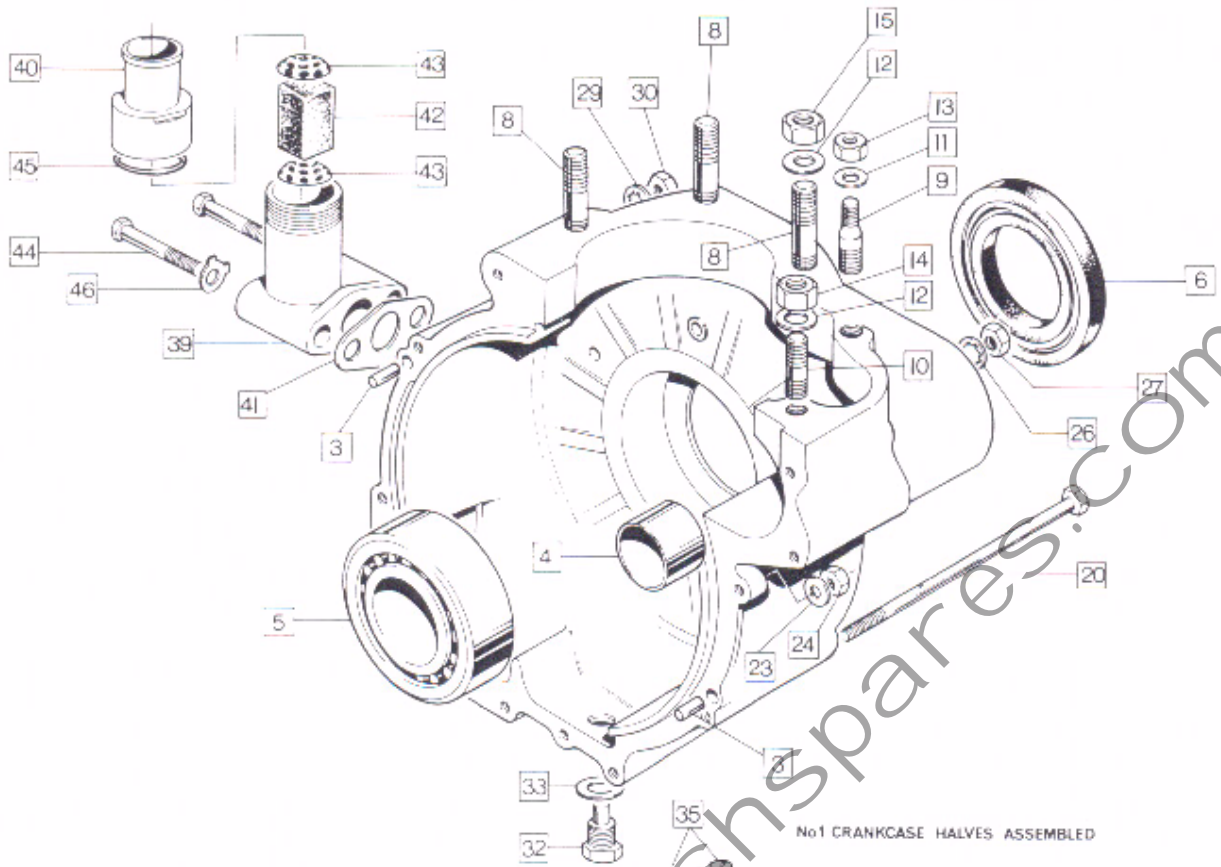

750 Engine: Crankcases, Crankcase Breather, Tachometer Drive

750 Engine: Crankcases, Crankcase Breather, Tachometer Drive

Plate No.	Part No.	Description	Qty.	Bin No.	Price
1	063334	Crankcase Halves Assembled	1	.....	.....
2	NM.11790	Crankcase Dowel	2	.....	.....
3	062621	Crankcase Dowel	2	.....	.....
4	062600	Camshaft Bush	2	.....	.....
5	064118	Main Bearing	2	.....	.....
6	NMT2187	Main Bearing Oil Seal	1	.....	.....
7	NMT2196A	Main Bearing Shim	1	.....	.....
8	062639	Cylinder Stud	6	.....	.....
9	062640	Cylinder Stud Stepped	2	.....	.....
10	062639	Cylinder Stud Front	1	.....	.....
11	000011	Cylinder Stud Washer	2	.....	.....
12	NM.24252	Cylinder Stud Washer	6	.....	.....
13	062650	Cylinder Stud Nut	2	.....	.....
14	062651	Cylinder Stud Nut	1	.....	.....
15	062652	Cylinder Stud Nut	6	.....	.....
16	062664	Oil Pump Stud	2	.....	.....
17	060348	Oil Pump Stud Nut	2	.....	.....
18	062638	Grub Screw-oil Stop	1	.....	.....
19	NM.21287	Junction Block Dowel	1	.....	.....
20	062663	Crankcase Bolt, Long	1	.....	.....
21	060348	Crankcase Bolt Nut	1	.....	.....
22	062761	Crankcase Bolt, Short	1	.....	.....
23	30859	Crankcase Bolt Washer	2	.....	.....
24	060348	Crankcase Bolt Nut	1	.....	.....
25	062662	Crankcase Stud Top Front	1	.....	.....
26	NMT2221	Crankcase Stud Washer	1	.....	.....
27	26947	Crankcase Stud Nut	1	.....	.....
28	062661	Crankcase Stud Top, Rear	1	.....	.....
29	016213	Crankcase Stud Washer	1	.....	.....
30	21998	Crankcase Stud Nut	1	.....	.....
31	062685	Crankcase Screw, T.S. to D.S. at sump	2	.....	.....
32	064188	Sump Plug Magnetic	1	.....	.....
33	062624	Sump Plug Washer	1	.....	.....
34	061089	Gear Tachometer	1	.....	.....
35	062670	Screw	2	.....	.....
36	061282	'O' Ring	1	.....	.....
37	061090	Housing	1	.....	.....
38	063056	Gasket, Tachometer Housing	1	.....	.....
39	062620	Breather Body	1	.....	.....
40	062614	Cap	1	.....	.....
41	062618	Gasket	1	.....	.....
42	062615	Separator	1	.....	.....
43	063116	Retainer Disc	2	.....	.....
44	25614	Bolt	2	.....	.....
45	060448	'O' Ring	1	.....	.....
46	063418	Tab Washer	2	.....	.....