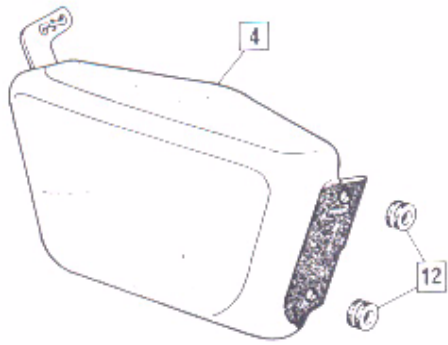

Side Covers, Accessory Covers

Side Covers, Accessory Covers **25**

Plate No.	Part No.	Description	Qty.	Bin No.	Price
	L.H. ACCESSORY COVER - GLASS FIBER - LESS DECALS				
1	062227/13	Accessory Cover Interpol - White	1		
1	062227/9	Accessory Cover Interpol - Black	1		
2	063176/9	Accessory Cover Interstate - Black	1		
2	063176/14	Accessory Cover Interstate - Blue	1		
	L.H. ACCESSORY COVER - STEEL - LESS DECALS				
3	063503/4	Accessory Cover Roadster - Fireflake	1		
3	063503/6	Royal Blue (750 Only)	1		
3	063503/9	Accessory Cover Roadster - Canary	1		
3	063503/2	Yellow (750 Only)	1		
3	063503/15	Accessory Cover Roadster - Black	1		
3	063503/11	(750 Only)	1		
3	063503/15	Accessory Cover Roadster - Fireflake	1		
3	063503/15	Golden Bronze (750 Only)	1		
3	063503/11	Accessory Cover Roadster - Candy	1		
3	063503/11	Apple Red (750 Only)	1		
4	063505/9	Accessory Cover Hi-Rider - Tangerine	1		
4	063505/14	(750 Only)	1		
4	063505/15	Accessory Cover Interstate - Black	1		
4	063505/15	Accessory Cover Interstate - Blue	1		
4	063505/15	Accessory Cover Interstate - Candy	1		
5	064833/15	Apple Red	1		
5	064833/4	Accessory Cover Roadster - Candy	1		
5	064833/4	Apple Red (850 Only)	1		
5	064833/2	Accessory Cover Roadster - Fireflake	1		
5	064833/9	Royal Blue (850 Only)	1		
5	064833/9	Accessory Cover Roadster - Fireflake	1		
5	064833/9	Golden Bronze (850 Only)	1		
5	064833/9	Accessory Cover Roadster Hi-Rider	1		
5	064833/9	Black (850 Only)	1		
	R.H. OIL TANK COVER - GLASS FIBRE - LESS DECALS				
6	061675/13	Oil Tank Cover Interpol - White	1		
6	061675/9	Oil Tank Cover Interpol - Black	1		
7	063177/9	Oil Tank Cover Interstate - Black	1		
7	063177/14	Oil Tank Cover Interstate - Blue	1		
	R.H. OIL TANK COVER - STEEL - LESS DECALS				
8	063504/4	Oil Tank Cover Roadster - Fireflake	1		
8	063504/6	Royal Blue (750 Only)	1		
8	063504/9	Oil Tank Cover Roadster - Canary	1		
8	063504/2	Yellow (750 Only)	1		
8	063504/15	Oil Tank Cover Roadster - Black	1		
8	063504/2	(750 Only)	1		
8	063504/15	Oil Tank Cover Roadster - Fireflake	1		
8	063504/15	Golden Bronze (750 Only)	1		
8	063504/11	Oil Tank Cover Roadster - Candy Apple	1		
8	063504/11	Red (750 Only)	1		
8	063504/11	Oil Tank Cover Hi-Rider - Tangerine	1		
8	063504/11	(750 Only)	1		
9	063506/9	Oil Tank Cover Interstate - Black	1		
9	063506/14	Oil Tank Cover Interstate - Blue	1		
9	063506/15	Oil Tank Cover Interstate - Candy	1		
9	063506/15	Apple Red	1		
10	064834/15	Oil Tank Cover Roadster - Candy Apple	1		
10	064834/4	Red (850 Only)	1		
10	064834/2	Oil Tank Cover Roadster - Fireflake	1		
10	064834/2	Royal Blue (850 Only)	1		
10	064834/9	Oil Tank Cover Roadster - Fireflake	1		
10	064834/9	Golden Bronze (850 Only)	1		
10	064834/9	Oil Tank Cover Roadster Hi-Rider -	1		
10	064834/9	Black (850 Only)	1		
FOR HI-RIDER USE THE APPROPRIATE ROADSTER ACCESSORY AND OIL TANK COVERS					
11	061206	Grommet (for glass fiber covers)	2		
12	063143	Grommet (for steel covers)	2		
13	061686	Grommet	1		
14	060327	Bolt	2		
15	000012	Washer	2		
16	0700117	Long Bolt (Roadster/Hi-Rider)	1		
	DECALS				
17	062019	Decal "750 Commando" (Gold)	AR		
18	062020	Decal "750 Commando" (Black)	AR		
19	063184	Decal "750 Commando" (Silver)	AR		
20	064014	Decal "850 Commando" (Gold)	AR		
21	064013	Decal "850 Commando" (Black)	AR		
22	064015	Decal "850 Commando" (Silver)	AR