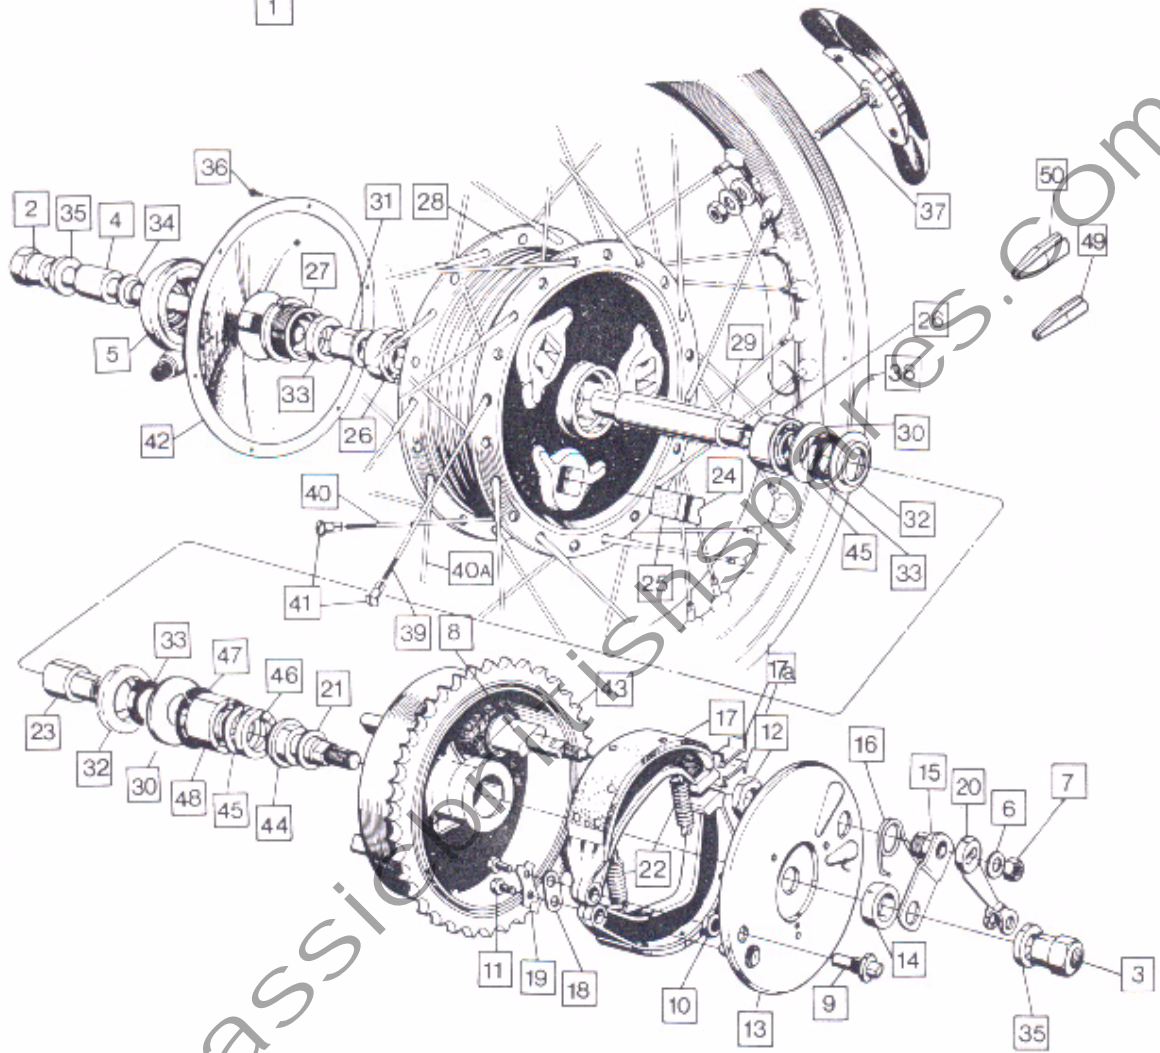

RIM AND HUB
ASSEMBLY

1

Rear Wheel

Rear Wheel **20**

Plate No.	Part No.	Description	Qty.	Bin No.	Price
1	062079	Rim and Hub Assembly, c/w Bearings, Seals, etc.	1	.....	.....
2	060289	Wheel Axle	1	.....	.....
3	060292	Wheel Axle Nut	1	.....	.....
4	060324	Axle Spacer	1	.....	.....
5	060627	Speedometer Gearbox	1	.....	.....
6	000010	Washer	1	.....	.....
7	060029	Nut	1	.....	.....
8	060314	Brake Cam	1	.....	.....
9	060325	Torque Stop Pin	1	.....	.....
10	060326	Torque Stop Pin Nut	1	.....	.....
11	060327	Bolt	2	.....	.....
12	060329	Cam Bearing Nut	1	.....	.....
13	060332	Cover Plate Assembled	1	.....	.....
Not Illus.	061583	Brake Plate complete with Brake Parts	1	.....	.....
14	060334	Cover Plate Outer Spacer	1	.....	.....
15	060701	Bearing Cam and Stay	1	.....	.....
16	060704	Lever Return Spring	1	.....	.....
17	063417	Brake Shoe c/w Lining	2	.....	.....
17A	060013	Brake Shoe Slipper	2	.....	.....
18	NM.14454	Plate	1	.....	.....
19	NM.14506	Washer	1	.....	.....
20	NM.19765	Lever	1	.....	.....
21	NM E5276	Washer	AR	.....	.....
22	NM E5832	Spring	2	.....	.....
23	062070	Left Hand Bearing Spacer	1	.....	.....
24	062074	Cush Drive Buffer (Thick)	3	.....	.....
25	062075	Cush Drive Buffer (Thin)	3	.....	.....
26	040100	Bearing	2	.....	.....
27	060317	Lockring	1	.....	.....
28	062063	Hub Shell	1	.....	.....
29	062069	Inner Bearing Spacer	1	.....	.....
30	062071	Felt Retaining Washer	2	.....	.....
31	NM.18234	Spacer	1	.....	.....
32	063012	Dished Washer	2	.....	.....
33	NM E6885	Seal	3	.....	.....
34	NM.13270	Spacer - Speedometer Gearbox	1	.....	.....
35	NM.19266	Washer, Spindle	2	.....	.....
36	NM.25100	Disc Screw	6	.....	.....
37	017060	Security Bolt	1	.....	.....
38	NM.18350	Rim WM2 - 19	1	.....	.....
39	NM.20063	Spoke	20	.....	.....
40	NM.20061	Spoke, Inner L.H.	10	.....	.....
40A	062527	Spoke, Inner R.H.	10	.....	.....
41	021693	Nipple	40	.....	.....
42	062082	Rear Hub Disc	1	.....	.....
43	062764	Brake Drum	1	.....	.....
44	062067	Dummy Axle	1	.....	.....
45	062072	Felt Retaining Washer	1	.....	.....
46	062889	Felt Seal	1	.....	.....
47	062090	Circlip	1	.....	.....
48	NM.17721	Bearing	1	.....	.....
49	064617	Balance Weight, 17 grammes	AR	.....	.....
50	064619	Balance Weight, 25 grammes	AR	.....	.....