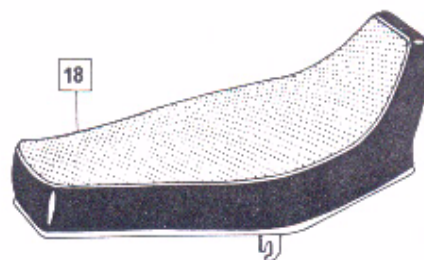

Front Fender, Number Plate and Seats

Front Fender, Number Plate and Seats **26**

Plate No.	Part No.	Description	Qty.	Bin No.	Price
FRONT FENDER – INTERSTATE ROADSTER, HI-RIDER, BLACK INTERPOL					
1	063175	Front Fender, Stainless Steel	1	.....	.....
2	062323/1	Fender Stay	2	.....	.....
FRONT FENDER – WHITE INTERPOL					
1A	062328/13	Front Fender, painted	1	.....	.....
2A	062323/13	Fender Stay	2	.....	.....
FENDER FITTINGS – COMMON TO ALL MODELS					
3	000039	Plain Washer	8	.....	.....
4	000190	Serrated Washer	4	.....	.....
5	060677	Bolt	4	.....	.....
6	060678	Nut	4	.....	.....
7	060357	Bolt	4	.....	.....
8	000011	Plain Washer	4	.....	.....
FRONT NUMBER PLATE (For certain markets as required)					
9	011835	Number Plate	1	.....	.....
10	011836	Stanchion	2	.....	.....
11	NM.18755	Bead	1	.....	.....
12	NMT2221	Washer	2	.....	.....
13	000861	Screw	2	.....	.....
14	000012	Washer	2	.....	.....
15	000005	Nut	1	.....	.....
SEATS					
16	063676	Seat – Roadster	1	.....	.....
17	061770	Seat – Interpol	1	.....	.....
18	063859	Seat – Hi-Rider	1	.....	.....
19	063677	Seat Interstate	1	.....	.....
20	NM.21852	Seat Buffer	AR	.....	.....
GRAB RAILS					
21	064088	Grab Rail Hi-Rider	1	.....	.....
22	062379	Clip Hi-Rider Only	2	.....	.....
23	NM.25592	Washer	4	.....	.....
24	0700117	Bolt	4	.....	.....
25	063632	Grab Rail – Interstate	1	.....	.....
26	063819	Grab Rail – Roadster	1	.....	.....
27	063641	Clip Interstate/Roadster	4	.....	.....
28	30858	Washer	4	.....	.....