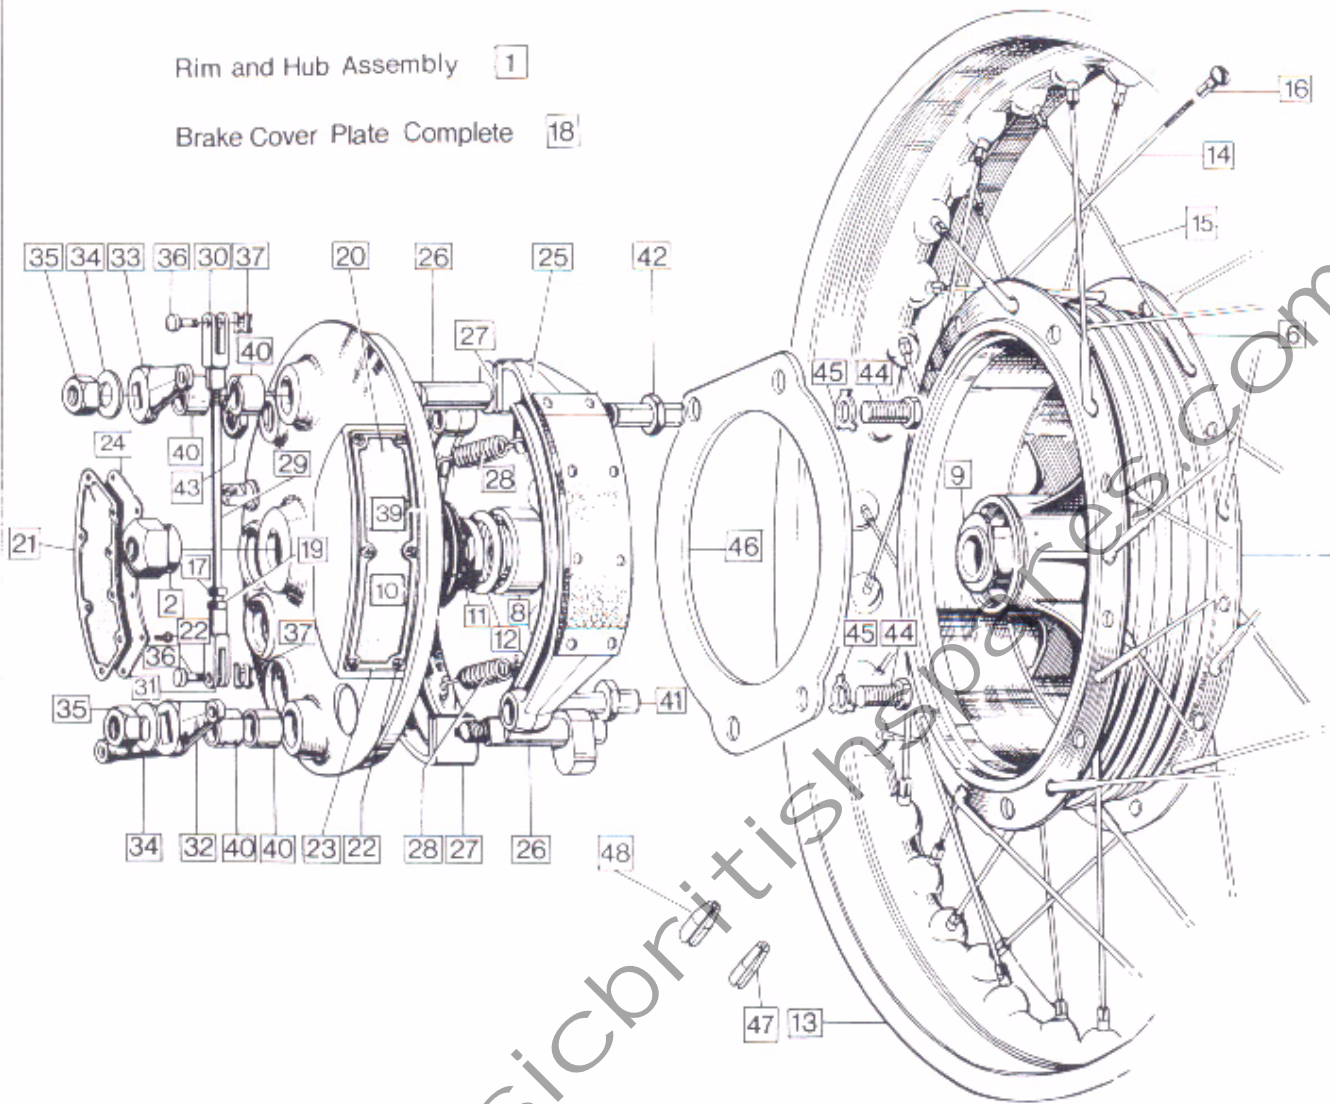

*Not available separately

Rim and Hub Assembly 1

Brake Cover Plate Complete 18

Front Wheel and Brake (Drum Type)

Front Wheel and Brake (Drum Type)

19

Plate No.	Part No.	Description	Qty.	Bin No.	Price
1	061578	Rim and Hub Assembly c/w Bearings, Seals, etc.	1
2	060361	Spindle Nut	1
3	060362	Wheel Spindle	1
4	040100	Bearing	1
5	060363	Bearing Lockring	1
6	061577	Hub Shell c/w Bearings, Spacers, etc.	1
7	NM.16783	Spacer	1
8	NM.17721	Bearing, R.H.	1
9	NM.19646	Spacer	1
10	NM.19719	Washer	1
11	NM E6885	Seal	2
12	NM E6889	Washer	1
13	NM.18350	Rim WM2 - 19	1
14	062525	Spoker, Inner	20
15	062526	Spoke, Outer	20
16	021693	Spoke Nipple	40
17	033057	Nut	1
18	063281	Cover Plate Complete (includes shoes, etc.)	1
19	063280	Cover Plate with Bushes, Gauzes, etc.	1
20	060020	Inlet Gauze	1
21	060021	Exit Gauze	1
22	060787	Air Scoop Screw	14
23	060789	Air Inlet Cover	1
24	060845	Air Exit Cover	1
25	060006	Brake Shoe c/w Lining	2
26	063272	Expander	1
27	060013	Slipper	2
28	060014	Brake Shoe Spring	2
29	060015	Tie Rod	1
30	060018	Yoke (L.H. Thread)	1
31	060019	Yoke (R.H. Thread)	1
32	060025	Long Expander Lever	1
33	060027	Short Expander Lever	1
34	000010	Washer	2
35	060029	Expander Lever Nut	2
36	060552	Cable Pin	3
37	060553	Spring Clip	3
38	NM.18551	Dust Cover	1
39	NM E5944A	Washer	AR
40	NM 19680	Expander Bush	4
41	063273	Pivot Pin	1
42	063274	Pivot Pin/Torque Stop Pin	1
43	060005	Nut	2
44	26484	Bolt	2
45	060395	Tab Washer	2
46	063275	Support Plate	1
47	064618	Balance Weight, 17 grammes	AR
48	064620	Balance Weight, 25 grammes	AR