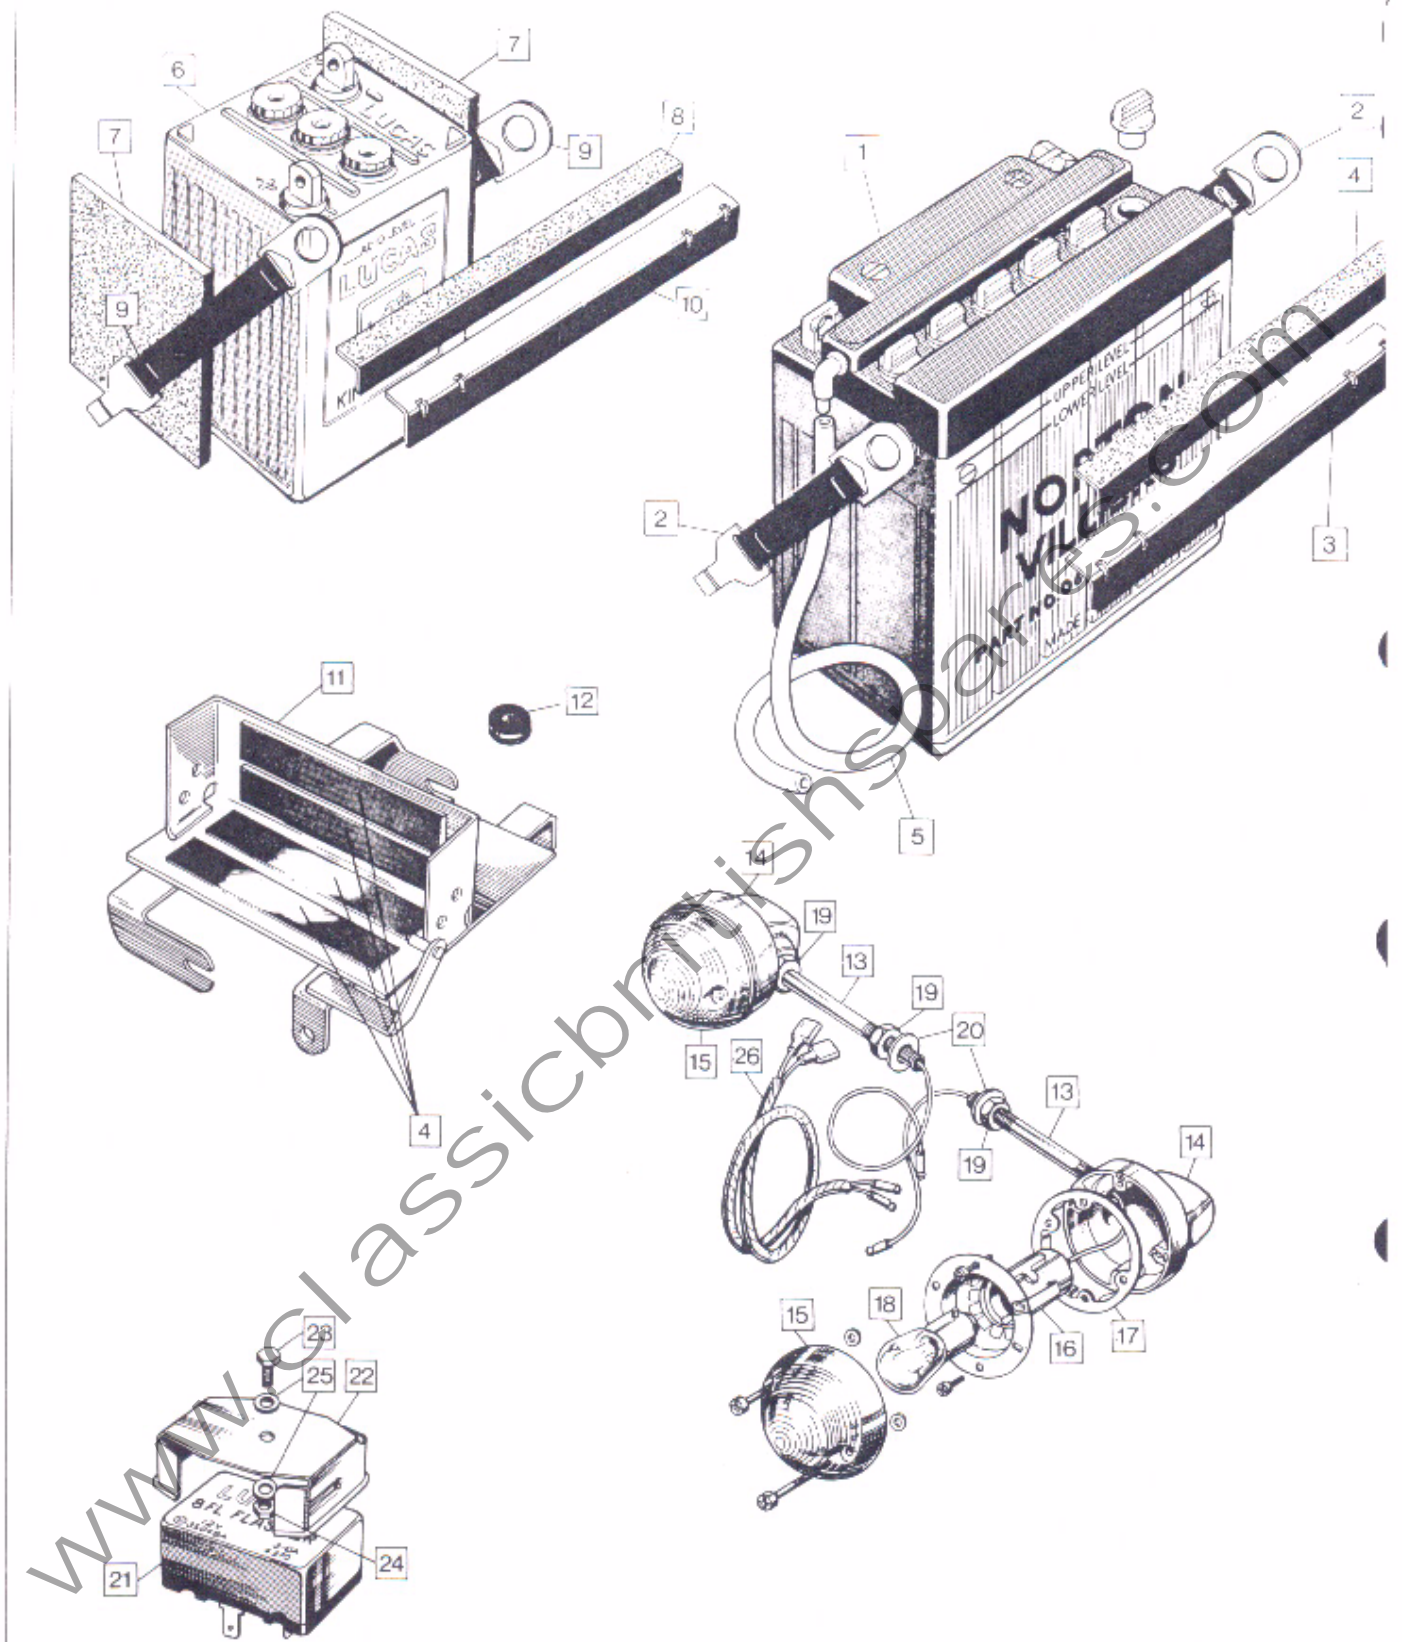

Batteries, Battery Tray, Direction Indicators

Batteries, Battery Tray, Direction Indicators **31**

Plate No.	Part No.	Description	Qty.	Bin No.	Price
BATTERY – ALL MODELS EXCEPT INTERPOL					
1	063244	Battery	1	.....	.....
2	061662	Strap	2	.....	.....
3	061667	Crossbar	1	.....	.....
4	062602	Rubber	5	.....	.....
5	063227	Breather Tube	1	.....	.....
BATTERY – INTERPOL					
6	54027410	Battery SCZ7E	2	.....	.....
7	061655	Rubber	2	.....	.....
8	061660	Rubber	1	.....	.....
9	061661	Strap	2	.....	.....
10	061668	Crossbar	1	.....	.....
BATTERY TRAY – ALL MODELS					
11	062557	Tray Battery	1	.....	.....
12	060811	Grommet	1	.....	.....
DIRECTION INDICATORS					
13	062059	Indicator Lamp Mounting 60600091	4	.....	.....
14	062060	Lamp 56147	4	.....	.....
15	54581638	Lens	4	.....	.....
16	54580322	Bulbholder Assembly	4	.....	.....
17	573832	Interior Assembly	4	.....	.....
18	382	Bulb	4	.....	.....
19	20948	Nut	2	.....	.....
20	26494	Washer	2	.....	.....
21	062045	Flasher Unit 35048	1	.....	.....
22	062046	Mounting Bracket 54385091	1	.....	.....
23	060915	Bolt	1	.....	.....
24	060678	Nut	1	.....	.....
25	000039	Washer	2	.....	.....
26	062574	Link Lead (Front Flashers)	1	.....	.....