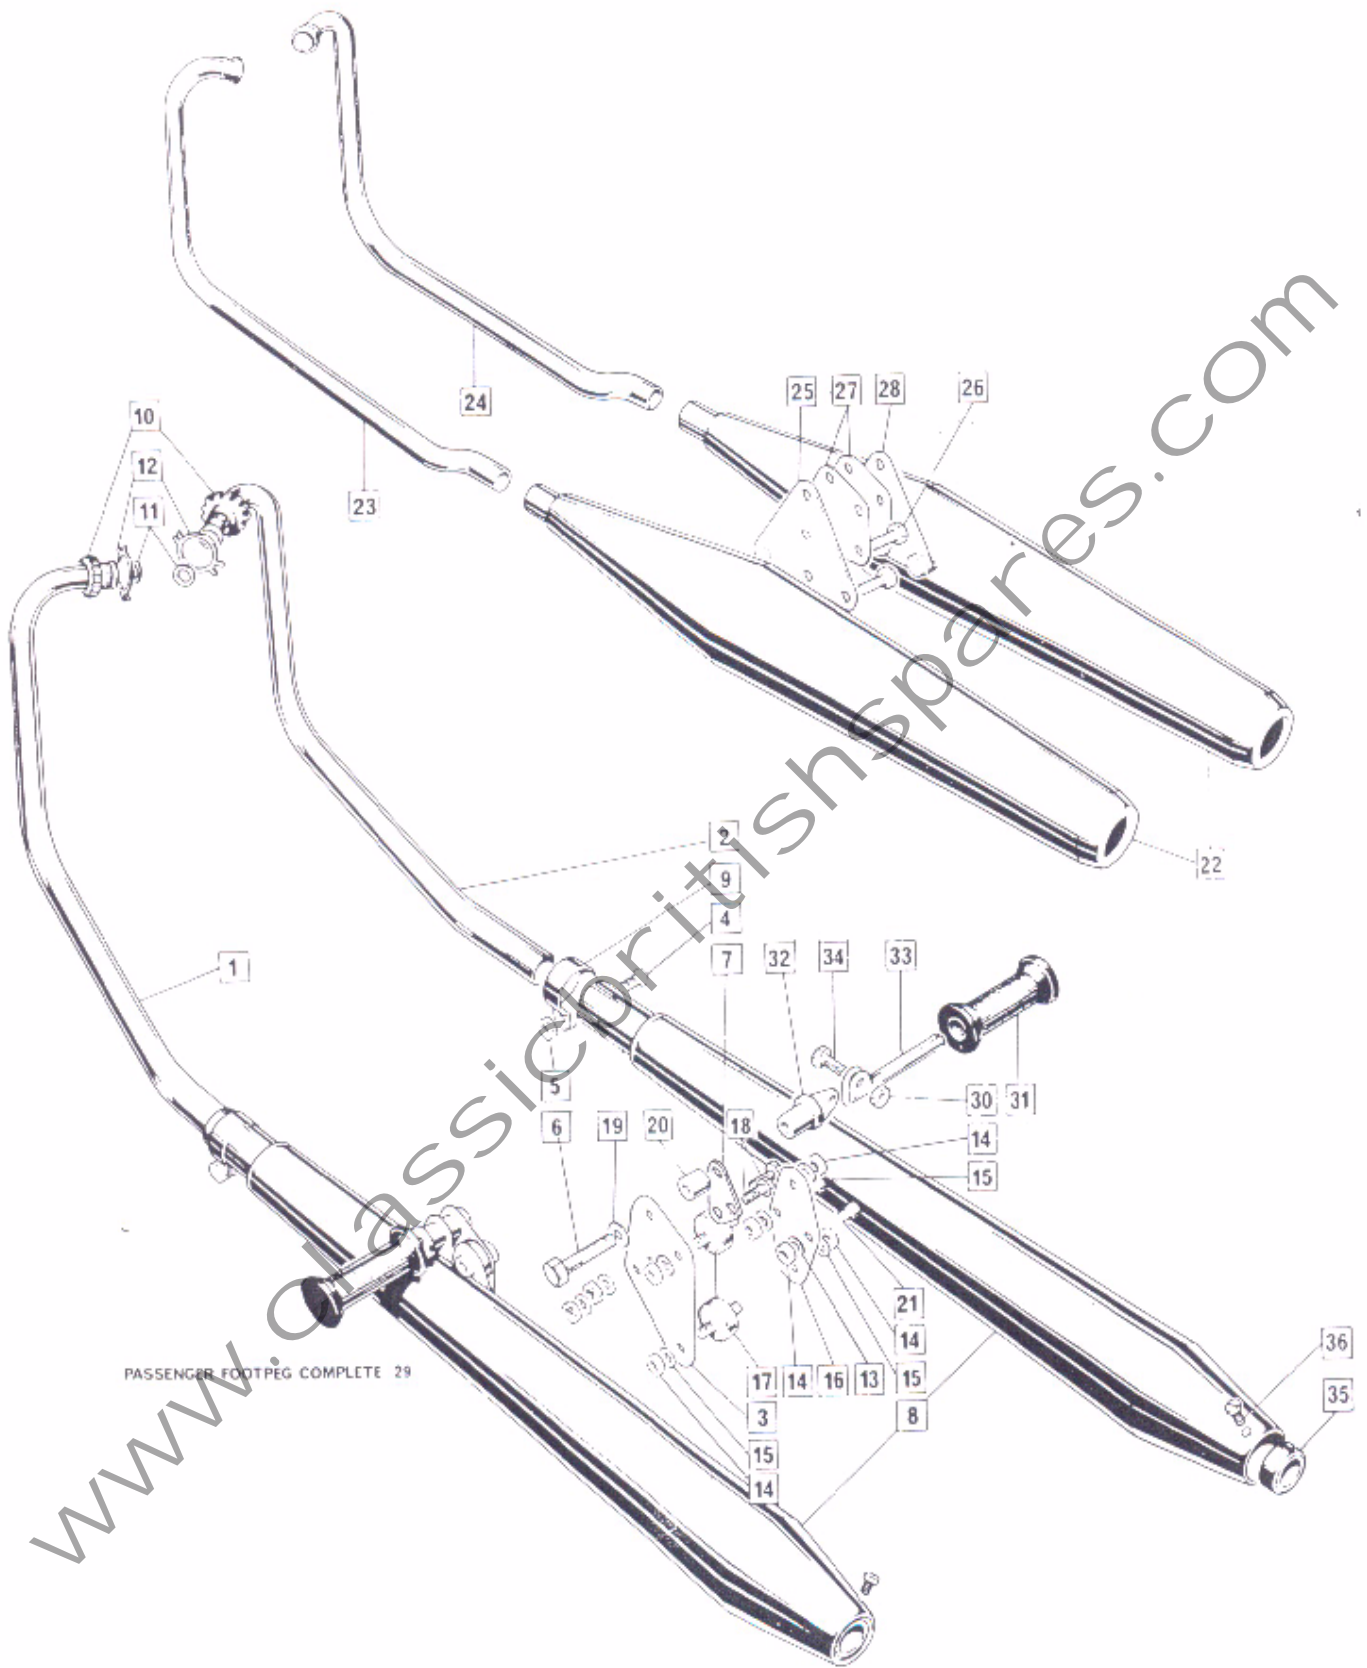

750 Exhausts, Mufflers,
Mutes, Passenger Footpegs

750 Exhausts, Mufflers, Mutes, Passenger Footpegs

GROUP

24

Plate No.	Part No.	Description	Qty.	Bin No.	Price
		EXHAUST SYSTEM – FASTBACK L.R. ROADSTER, HI-RIDER			
1	063375	Exhaust Pipe L.H. 750	1	.....	.....
2	063376	Exhaust Pipe R.H. 750	1	.....	.....
3	061720	Stay, Muffler	2	.....	.....
		EXHAUST SYSTEM COMMON PARTS			
4	0700106	Bolt U.N.	2	.....	.....
5	060029	Nut	4	.....	.....
6	060618	Bolt	2	.....	.....
7	061722	Footpeg Support Gusset	2	.....	.....
8	061978	Muffler	2	.....	.....
9	061328	Clip	2	.....	.....
	063988	Exhaust Lockring	2	.....	.....
11	063995	Washer (Corrugated)	2	.....	.....
12	062412	Tab Washer	2	.....	.....
13	NM18202	Washer	2	.....	.....
14	060348	Nut	6	.....	.....
15	000011	Washer	8	.....	.....
16	061721	Muffler Bracket	2	.....	.....
17	060622	Mounting Rubber	4	.....	.....
18	060863	Bolt	4	.....	.....
19	000010	Washer	10	.....	.....
20	060471	Mounting Plate Spacer	2	.....	.....
21	060779	Stud	4 (Not Interpol)	.....	.....
		EXHAUST SYSTEM – INTERPOL AND INTERSTATE			
		All parts as for Fastback except for items below			
22	063130	Muffler	2	.....	.....
23	063299	Exhaust Pipe L.H. 750	1	.....	.....
24	063240	Exhaust Pipe R.H. 750	1	.....	.....
25	063132	Muffler Bracket	2	.....	.....
26	22688/3	Muffler Bolt	4	.....	.....
27	063131	Muffler Bracket	2	.....	.....
28	063579	Muffler Bracket R.H.	1	.....	.....
		PASSENGER FOOTPEGS			
29	062006	Passenger Footpeg complete	2	.....	.....
30	0700267	Nut	1	.....	.....
31	042569	Rubber	1	.....	.....
32	060487	Lug	1	.....	.....
33	060616	Footpeg	1	.....	.....
34	061798	Bolt	1	.....	.....
		EXHAUST SYSTEM – MUTE			
35	061984	Muffler Mute	2	.....	.....
36	061987	Screw	2	.....	.....