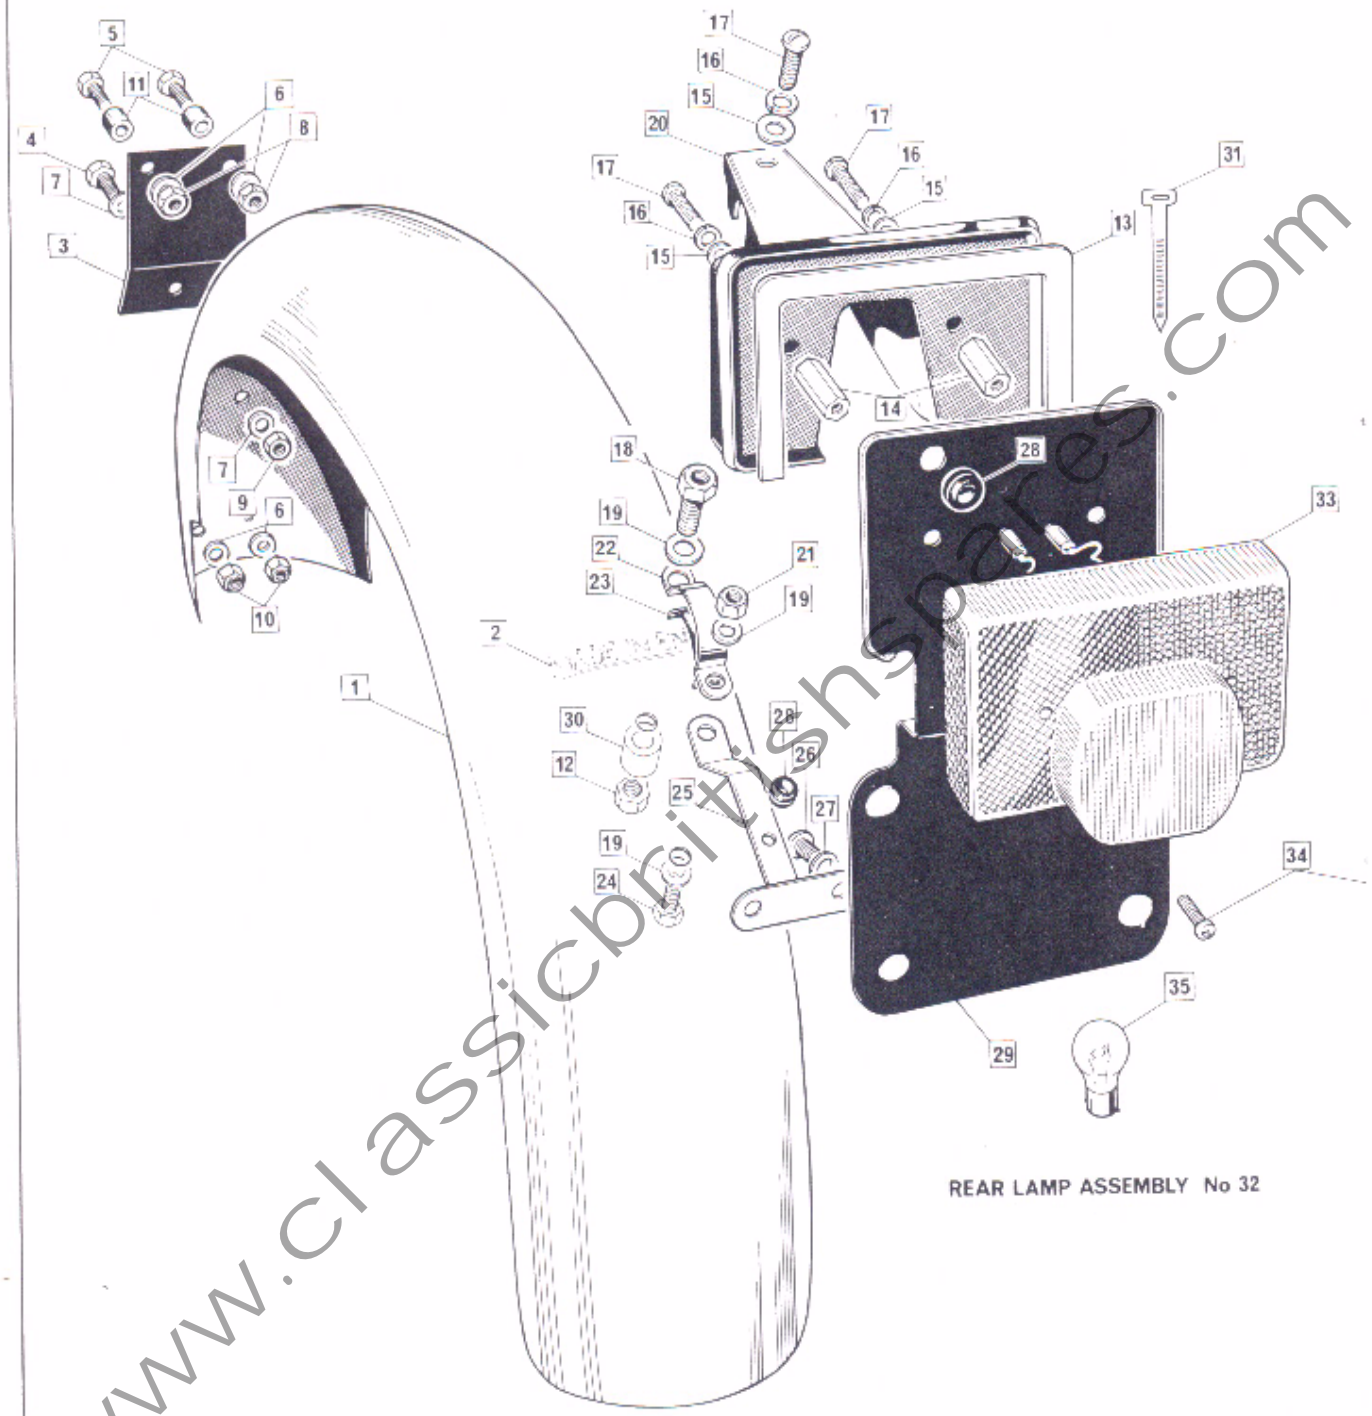

REAR LAMP ASSEMBLY No 32

Rear Fenders, Tail Light and Tail Section

Rear Fender, Tail Light and Tail Section **27**

Plate No.	Part No.	Description	Qty.	Bin No.	Price
REAR FENDER					
1	064047	Rear Fender	1	.....	.....
2	064062	Decal "Made in England"	1	.....	.....
3	062169	Fender Bracket	1	.....	.....
4	22403	Bolt	1	.....	.....
5	060652	Bolt	2	.....	.....
6	000012	Washer	4	.....	.....
7	000011	Washer	2	.....	.....
8	060029	Nut	2	.....	.....
9	060348	Nut	1	.....	.....
10	062240	Nut	2	.....	.....
11	062170	Spacer	2	.....	.....
REAR LIGHT AND FITTINGS					
12	060651	Nut	1	.....	.....
13	063733	Beading	1	.....	.....
14	063921	Pillar Nut	2	.....	.....
15	000039	Washer	3	.....	.....
16	22401	Lockwasher	3	.....	.....
17	060946	Screw	3	.....	.....
18	063926	Special Screw	1	.....	.....
19	000011	Washer	3	.....	.....
20	063731	Fairing	1	.....	.....
21	060348	Nut	1	.....	.....
22	061121	Clip Bracket	1	.....	.....
23	064220	Rubber	1	.....	.....
24	060359	Bolt	1	.....	.....
25	063727	Support Bracket	1	.....	.....
26	060327	Bolt	2	.....	.....
27	000012	Washer	2	.....	.....
28	064152	Grommet	2	.....	.....
29	063724	Mounting	1	.....	.....
30	064016	Spacer	1	.....	.....
31	062828	Cable Tie	1	.....	.....
32	063736	*Rear Lamp Assembly L917	1	.....	.....
33	54584930	Lens	1	.....	.....
33A	54585314	Lens - Germany/Italy	1	.....	.....
34	NA	Lens Screw	2	.....	.....
35	380	Bulb Lucas 380 12 v 5/21 w	.....	.....	.....

*For Italy and Germany use lamp 063737