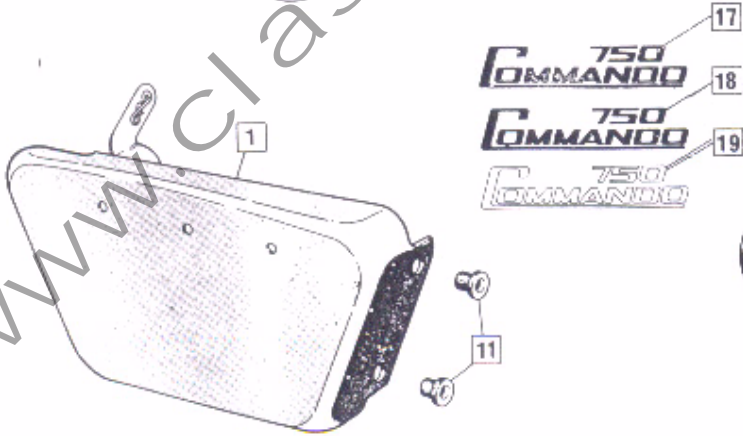

Side Covers, Accessory Covers

Side Covers, Accessory Covers **25**

Plate No.	Part No.	Description	Qty.	Bin No.	Price
	L.H. ACCESSORY COVER - GLASS FIBER - LESS DECALS				
1	062227/13	Accessory Cover Interpol - White	1		
1	062227/9	Accessory Cover Interpol - Black	1		
2	063176/9	Accessory Cover Interstate - Black	1		
2	063176/14	Accessory Cover Interstate - Blue	1		
	L.H. ACCESSORY COVER - STEEL - LESS DECALS				
3	063503/4	Accessory Cover Roadster - Fireflake	1		
3	063503/6	Royal Blue (750 Only)	1		
3	063503/9	Accessory Cover Roadster - Canary	1		
3	063503/2	Yellow (750 Only)	1		
3	063503/15	Accessory Cover Roadster - Black	1		
3	063503/11	(750 Only)	1		
3	063503/15	Accessory Cover Roadster - Fireflake	1		
3	063503/15	Golden Bronze (750 Only)	1		
3	063503/11	Accessory Cover Roadster - Candy	1		
3	063503/11	Apple Red (750 Only)	1		
4	063505/9	Accessory Cover Hi-Rider - Tangerine	1		
4	063505/14	(750 Only)	1		
4	063505/15	Accessory Cover Interstate - Black	1		
4	063505/15	Accessory Cover Interstate - Blue	1		
4	063505/15	Accessory Cover Interstate - Candy	1		
5	064833/15	Apple Red	1		
5	064833/4	Accessory Cover Roadster - Candy	1		
5	064833/4	Apple Red (850 Only)	1		
5	064833/2	Accessory Cover Roadster - Fireflake	1		
5	064833/9	Royal Blue (850 Only)	1		
5	064833/9	Accessory Cover Roadster - Fireflake	1		
5	064833/9	Golden Bronze (850 Only)	1		
5	064833/9	Accessory Cover Roadster Hi-Rider	1		
5	064833/9	Black (850 Only)	1		
	R.H. OIL TANK COVER - GLASS FIBRE - LESS DECALS				
6	061675/13	Oil Tank Cover Interpol - White	1		
6	061675/9	Oil Tank Cover Interpol - Black	1		
7	063177/9	Oil Tank Cover Interstate - Black	1		
7	063177/14	Oil Tank Cover Interstate - Blue	1		
	R.H. OIL TANK COVER - STEEL - LESS DECALS				
8	063504/4	Oil Tank Cover Roadster - Fireflake	1		
8	063504/6	Royal Blue (750 Only)	1		
8	063504/9	Oil Tank Cover Roadster - Canary	1		
8	063504/2	Yellow (750 Only)	1		
8	063504/15	Oil Tank Cover Roadster - Black	1		
8	063504/2	(750 Only)	1		
8	063504/15	Oil Tank Cover Roadster - Fireflake	1		
8	063504/15	Golden Bronze (750 Only)	1		
8	063504/11	Oil Tank Cover Roadster - Candy Apple	1		
8	063504/11	Red (750 Only)	1		
8	063504/11	Oil Tank Cover Hi-Rider - Tangerine	1		
8	063504/11	(750 Only)	1		
9	063506/9	Oil Tank Cover Interstate - Black	1		
9	063506/14	Oil Tank Cover Interstate - Blue	1		
9	063506/15	Oil Tank Cover Interstate - Candy	1		
9	063506/15	Apple Red	1		
10	064834/15	Oil Tank Cover Roadster - Candy Apple	1		
10	064834/4	Red (850 Only)	1		
10	064834/2	Oil Tank Cover Roadster - Fireflake	1		
10	064834/2	Royal Blue (850 Only)	1		
10	064834/9	Oil Tank Cover Roadster - Fireflake	1		
10	064834/9	Golden Bronze (850 Only)	1		
10	064834/9	Oil Tank Cover Roadster Hi-Rider -	1		
10	064834/9	Black (850 Only)	1		
FOR HI-RIDER USE THE APPROPRIATE ROADSTER ACCESSORY AND OIL TANK COVERS					
11	061206	Grommet (for glass fiber covers)	2		
12	063143	Grommet (for steel covers)	2		
13	061686	Grommet	1		
14	060327	Bolt	2		
15	000012	Washer	2		
16	0700117	Long Bolt (Roadster/Hi-Rider)	1		
	DECALS				
17	062019	Decal "750 Commando" (Gold)	AR		
18	062020	Decal "750 Commando" (Black)	AR		
19	063184	Decal "750 Commando" (Silver)	AR		
20	064014	Decal "850 Commando" (Gold)	AR		
21	064013	Decal "850 Commando" (Black)	AR		
22	064015	Decal "850 Commando" (Silver)	AR