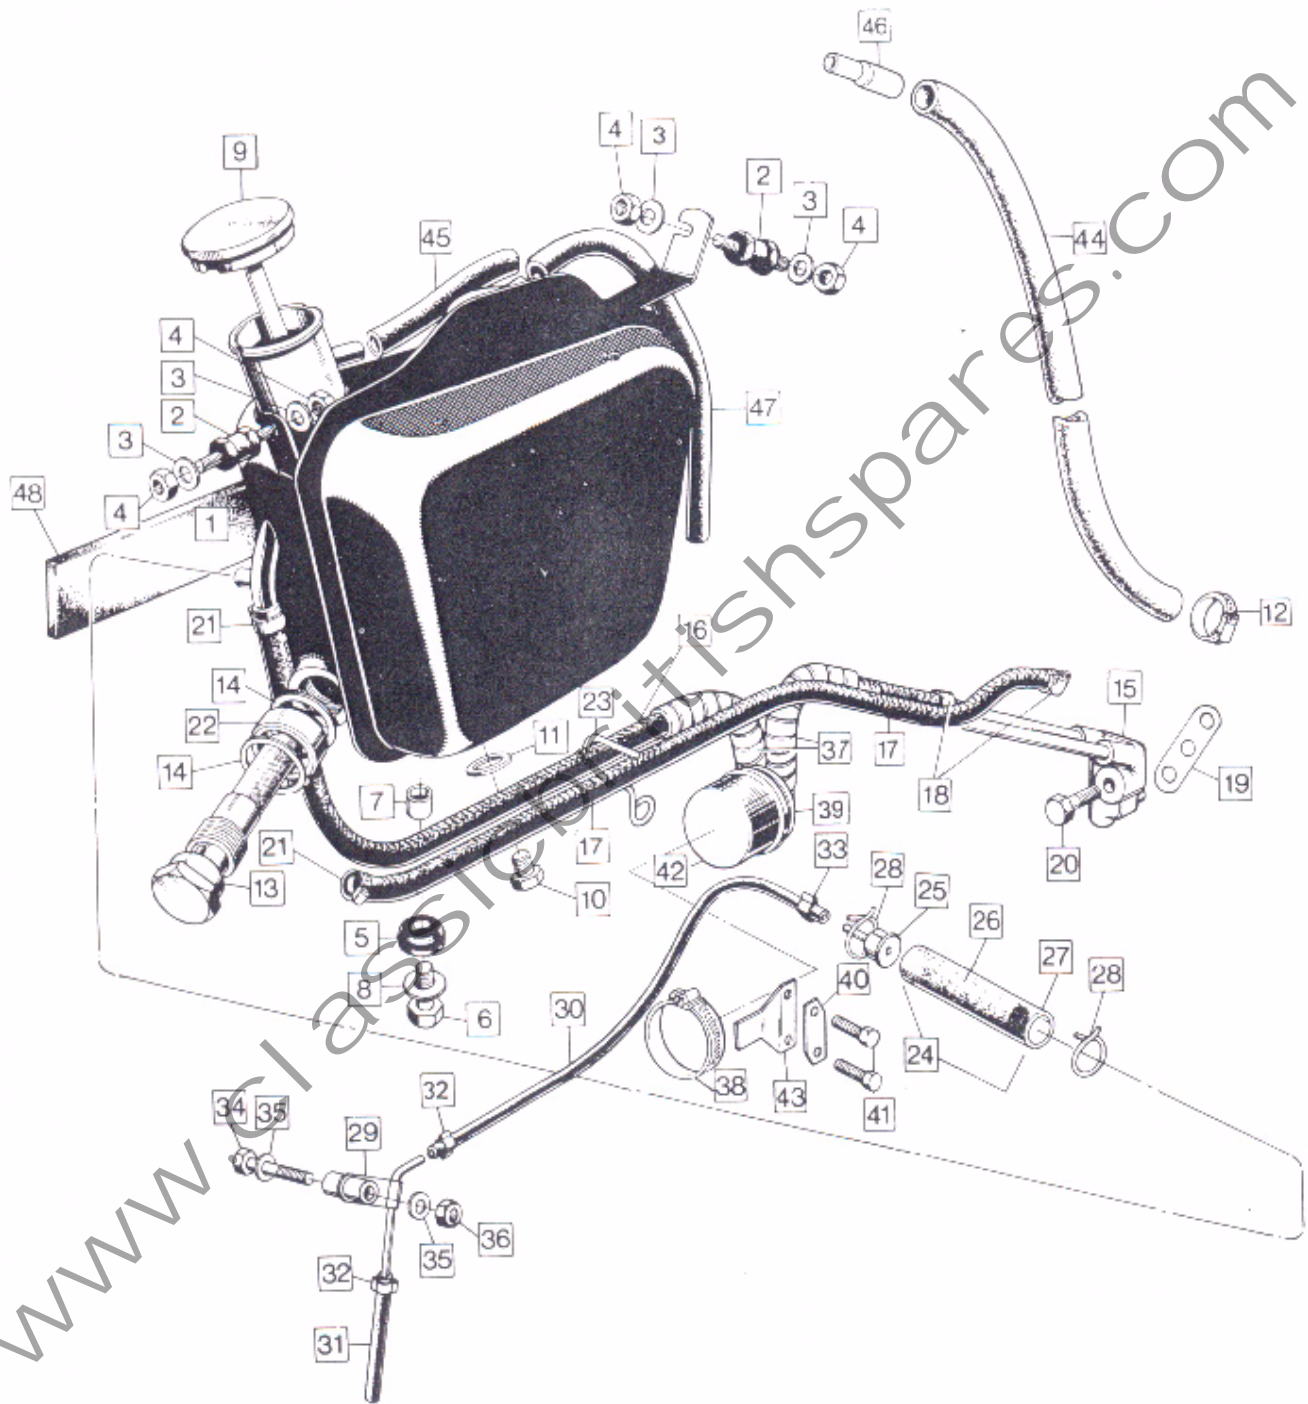

Oil Tank, Oil Pipes, Junction Block,
Rear Chain Oiler and Full Flow Oil Filter

Oil Tank, Oil Pipes, Junction Block, Rear Chain Oiler and Full Flow Oil Filter

16

Plate No.	Part No.	Description	Qty.	Bin No.	Price
			1	.....	.....
1	063090	Oil Tank	2	.....	.....
2	060636	Oil Tank Mounting	4	.....	.....
3	000012	Washer	4	.....	.....
4	033057	Nut	1	.....	.....
5	060811	Mounting Rubber	1	.....	.....
6	060652	Bolt	1	.....	.....
7	061650	Spacer	2	.....	.....
8	000012	Washer	1	.....	.....
9	061649	Cap	1	.....	.....
10	060668	Plug	1	.....	.....
11	062624	Washer	1	.....	.....
12	063370	Breather Hose Clip	1	.....	.....
13	061159	Filter	2	.....	.....
14	042065	Washer	1	.....	.....
15	062206	Oil Junction Block	1	.....	.....
16	062200	Feed Pipe (17 in.)	2	.....	.....
17	063144	Return Pipe	2	.....	.....
18	063248	Clip	1	.....	.....
19	032044	Gasket	1	.....	.....
20	030448	Bolt	2	.....	.....
21	063248	Clip	1	.....	.....
22	062207	Banjo	1	.....	.....
23	061677	Clip	1	.....	.....
24	061669	Chain Oiler Regulator	1	.....	.....
25	060884	Regulator End	1	.....	.....
26	060887	Regulator Felt	1	.....	.....
27	062496	Tube (3-375 in.)	2	.....	.....
28	060886	Clip	1	.....	.....
29	060881	Bracket	1	.....	.....
30	062084	Pipe (12 in.)	1	.....	.....
31	062085	Pipe (3 in.)	2	.....	.....
32	060920	Clip	1	.....	.....
33	060921	Clip	1	.....	.....
34	060459	Oiler Bracket Bolt	1	.....	.....
35	000012	Washer	1	.....	.....
36	033057	Nut	2	.....	.....
37	063367	Protection Spring	1	.....	.....
38	063369	Screw Clip	1	.....	.....
39	063139	Mounting Head S.A.	1	.....	.....
40	063142	Tab Washer	1	.....	.....
41	22403	Screw	2	.....	.....
42	063371	Filter	1	.....	.....
43	063368	Strip. Filter Retainer	1	.....	.....
44	062619	Breather Pipe. Long	1	.....	.....
45	062676	Breather Pipe. Short	1	.....	.....
46	062617	Adaptor	1	.....	.....
47	062283	Pipe	1	.....	.....
48	063961	Battery Rubber	1	.....	.....
	064875	Compression Clip-Chain Oiler	1	.....	.....

Not illustrated