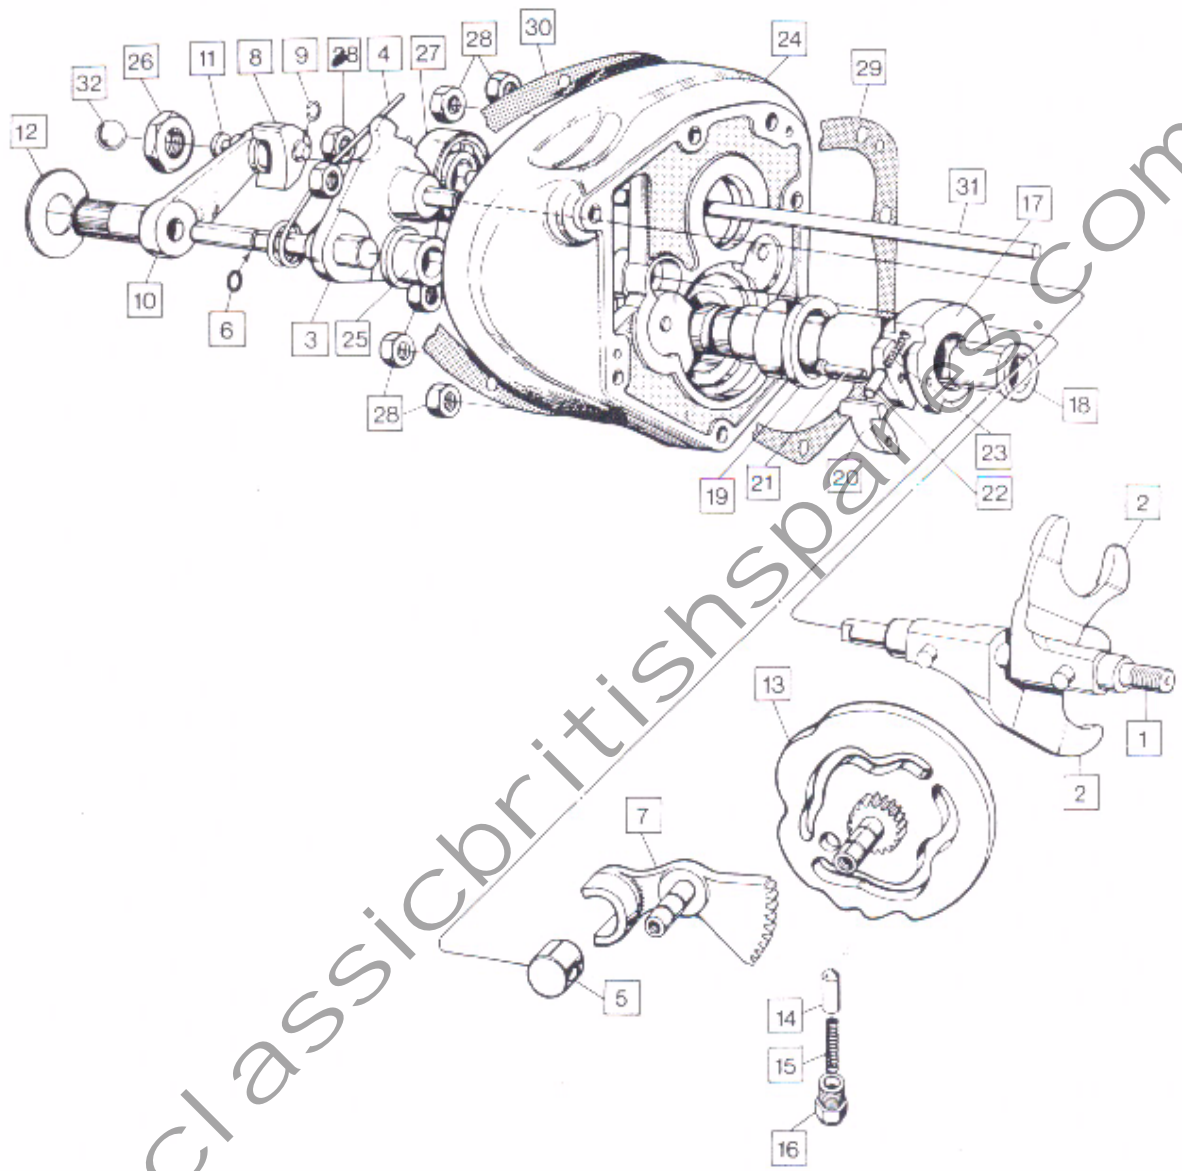

Gearbox: Inner Cover

Gearbox: Inner Cover

8

Plate No.	Part No.	Description	Qty.	Bin No.	Price
1	040035	Selector Fork Spindle	1	.....	.....
2	040022	Selector Fork	2	.....	.....
3	040111	Ratchet Plate Assembled	1	.....	.....
4	040038	Ratchet Spring	1	.....	.....
5	040078	Knuckle Pin Roller	1	.....	.....
6	040079	Ratchet Spindle 'O' Ring	1	.....	.....
7	040109	Quadrant	1	.....	.....
8	040024	Gearshift Pawl	1	.....	.....
9	040049	Gearshift Pawl Circlip	1	.....	.....
10	040110	Pawl Carrier Assembled	1	.....	.....
11	040067	Pawl Pivot Pin	1	.....	.....
12	040135	Spring Washer	1	.....	.....
13	040108	Camplate	1	.....	.....
14	040034	Cam Plunger	1	.....	.....
15	040442	Plunger Spring	1	.....	.....
16	040036	Plunger Spring Bolt	1	.....	.....
17	040477	Kickstart Shaft with Bush	1	.....	.....
18	040146	Bush, Shaft	1	.....	.....
19	040473	Bush, Cover	1	.....	.....
20	062015	Kickstart Pawl	1	.....	.....
21	040033	Kickstart Pawl Pin	1	.....	.....
22	040069	Kickstart Pawl Plunger	1	.....	.....
23	040044	Kickstart Pawl Spring	1	.....	.....
24	040467	Gearbox Inner Cover Ass.	1	.....	.....
25	040061	Gear Shift Inner Bush	1	.....	.....
26	040023	Mainshaft Nut	1	.....	.....
27	040099	Mainshaft Bearing	1	.....	.....
28	000004	Gearbox Inner Cover Stud Nut	7	.....	.....
29	040030	Gasket, Inner Cover to Shell	1	.....	.....
30	040055	Gasket, Inner Cover to Outer Cover	1	.....	.....
31	040084	Clutch Pushrod	1	.....	.....
32	040031	Clutch Operating Ball	1	.....	.....