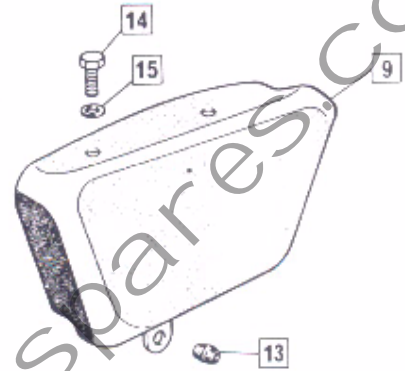

Side Covers, Accessory Covers

Side Covers, Accessory Covers **25**

Plate No.	Part No.	Description	Qty.	Bin No.	Price
	L.H. ACCESSORY COVER - GLASS FIBER - LESS DECALS				
1	062227/13	Accessory Cover Interpol - White	1		
1	062227/9	Accessory Cover Interpol - Black	1		
2	063176/9	Accessory Cover Interstate - Black	1		
2	063176/14	Accessory Cover Interstate - Blue	1		
	L.H. ACCESSORY COVER - STEEL - LESS DECALS				
3	063503/4	Accessory Cover Roadster - Fireflake	1		
3	063503/6	Royal Blue (750 Only)	1		
3	063503/9	Accessory Cover Roadster - Canary	1		
3	063503/2	Yellow (750 Only)	1		
3	063503/15	Accessory Cover Roadster - Black	1		
3	063503/11	(750 Only)	1		
3	063503/15	Accessory Cover Roadster - Fireflake	1		
3	063503/15	Golden Bronze (750 Only)	1		
3	063503/11	Accessory Cover Roadster - Candy	1		
3	063503/11	Apple Red (750 Only)	1		
4	063505/9	Accessory Cover Hi-Rider - Tangerine	1		
4	063505/14	(750 Only)	1		
4	063505/15	Accessory Cover Interstate - Black	1		
4	063505/15	Accessory Cover Interstate - Blue	1		
4	063505/15	Accessory Cover Interstate - Candy	1		
5	064833/15	Apple Red	1		
5	064833/4	Accessory Cover Roadster - Candy	1		
5	064833/4	Apple Red (850 Only)	1		
5	064833/2	Accessory Cover Roadster - Fireflake	1		
5	064833/9	Royal Blue (850 Only)	1		
5	064833/9	Accessory Cover Roadster - Fireflake	1		
5	064833/9	Golden Bronze (850 Only)	1		
5	064833/9	Accessory Cover Roadster Hi-Rider	1		
5	064833/9	Black (850 Only)	1		
	R.H. OIL TANK COVER - GLASS FIBRE - LESS DECALS				
6	061675/13	Oil Tank Cover Interpol - White	1		
6	061675/9	Oil Tank Cover Interpol - Black	1		
7	063177/9	Oil Tank Cover Interstate - Black	1		
7	063177/14	Oil Tank Cover Interstate - Blue	1		
	R.H. OIL TANK COVER - STEEL - LESS DECALS				
8	063504/4	Oil Tank Cover Roadster - Fireflake	1		
8	063504/6	Royal Blue (750 Only)	1		
8	063504/9	Oil Tank Cover Roadster - Canary	1		
8	063504/2	Yellow (750 Only)	1		
8	063504/15	Oil Tank Cover Roadster - Black	1		
8	063504/2	(750 Only)	1		
8	063504/15	Oil Tank Cover Roadster - Fireflake	1		
8	063504/15	Golden Bronze (750 Only)	1		
8	063504/11	Oil Tank Cover Roadster - Candy Apple	1		
8	063504/11	Red (750 Only)	1		
8	063504/11	Oil Tank Cover Hi-Rider - Tangerine	1		
8	063504/11	(750 Only)	1		
9	063506/9	Oil Tank Cover Interstate - Black	1		
9	063506/14	Oil Tank Cover Interstate - Blue	1		
9	063506/15	Oil Tank Cover Interstate - Candy	1		
9	063506/15	Apple Red	1		
10	064834/15	Oil Tank Cover Roadster - Candy Apple	1		
10	064834/4	Red (850 Only)	1		
10	064834/2	Oil Tank Cover Roadster - Fireflake	1		
10	064834/2	Royal Blue (850 Only)	1		
10	064834/9	Oil Tank Cover Roadster - Fireflake	1		
10	064834/9	Golden Bronze (850 Only)	1		
10	064834/9	Oil Tank Cover Roadster Hi-Rider -	1		
10	064834/9	Black (850 Only)	1		
FOR HI-RIDER USE THE APPROPRIATE ROADSTER ACCESSORY AND OIL TANK COVERS					
11	061206	Grommet (for glass fiber covers)	2		
12	063143	Grommet (for steel covers)	2		
13	061686	Grommet	1		
14	060327	Bolt	2		
15	000012	Washer	2		
16	0700117	Long Bolt (Roadster/Hi-Rider)	1		
	DECALS				
17	062019	Decal "750 Commando" (Gold)	AR		
18	062020	Decal "750 Commando" (Black)	AR		
19	063184	Decal "750 Commando" (Silver)	AR		
20	064014	Decal "850 Commando" (Gold)	AR		
21	064013	Decal "850 Commando" (Black)	AR		
22	064015	Decal "850 Commando" (Silver)	AR