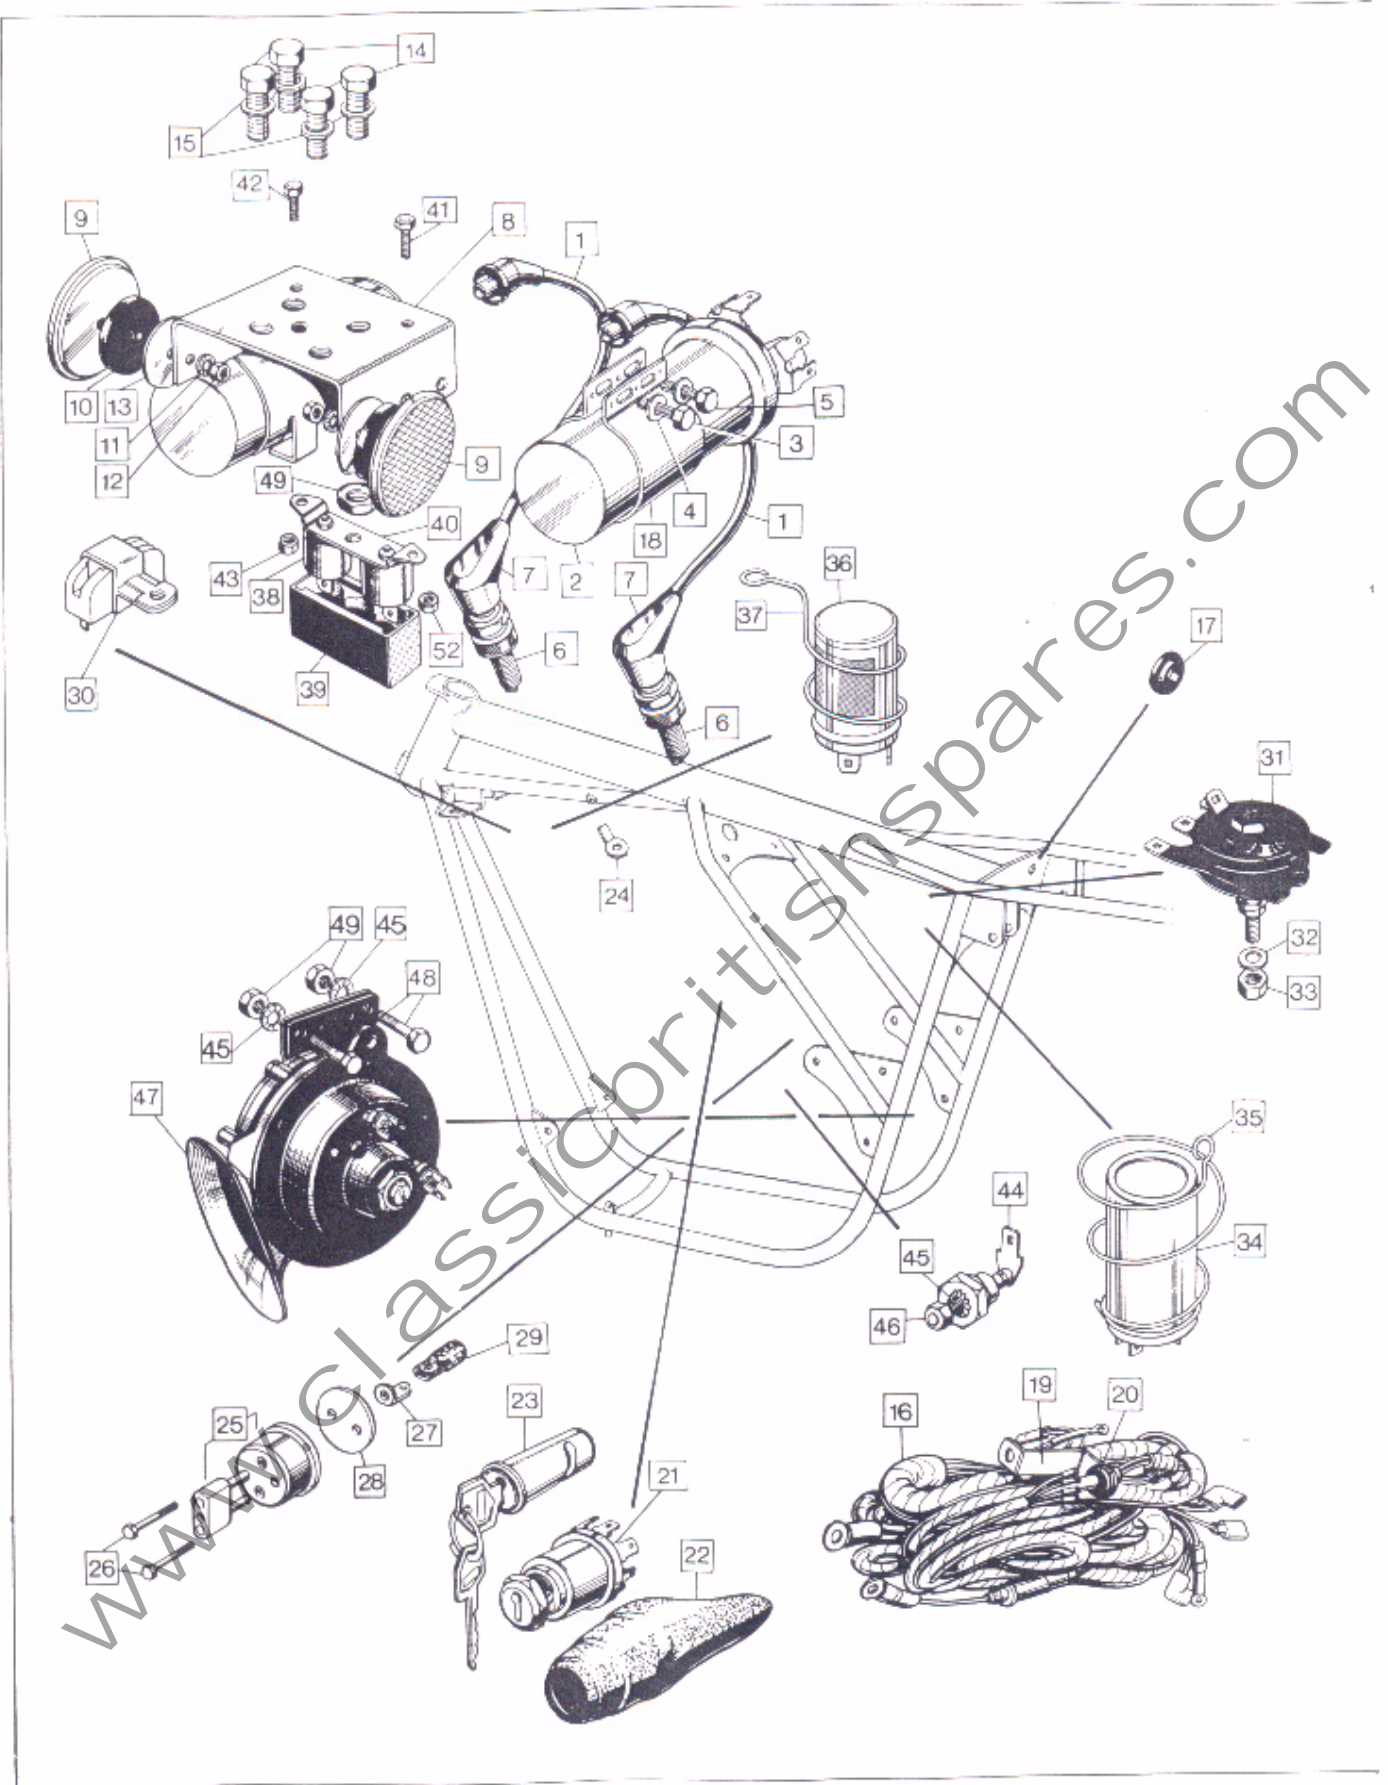

Basic Electrical Components

Basic Electrical Components **29**

Plate No.	Part No.	Description	Qty.	Bin No.	Price
1	062263	Lead H.T.	2	.....	.....
2	45222A	Coil with Bracket (Lucas Type 17M6)	2	.....	.....
3	22473	Screw	2	.....	.....
4	000012	Washer	2	.....	.....
5	25607	Bolt	4	.....	.....
6	062348	Spark Plug N7Y	2	.....	.....
7	032221	Plug Cap	2	.....	.....
8	062577	Bracket Coil	1	.....	.....
9	57183A	Reflector, Amber	2	.....	.....
10	060648	Rubber	2	.....	.....
11	22401	Washer	2	.....	.....
12	M1002/15E	Nut	2	.....	.....
13	014999	Large Plain Washer	2	.....	.....
14	060865	Bolt	4	.....	.....
15	000012	Washer	4	.....	.....
16	54961586	Wiring Harness	1	.....	.....
17	019490	Grommet	1	.....	.....
18	54419974	Clip	1	.....	.....
19	060693	Bracket, Stop Light Lead	1	.....	.....
20	NM.18285	Grommet	2	.....	.....
21	39784	Switch, Master	1	.....	.....
22	062061	Ignition Switch Cover	1	.....	.....
23	033044	Lock complete with Keys	1	.....	.....
24	062259	Blade	1	.....	.....
25	062666	Plug/Socket	1	.....	.....
26	062722	Screw	2	.....	.....
27	063041	Terminal, Accessory Socket	1	.....	.....
28	063025	Insulating Washer	1	.....	.....
29	063147	Terminal Sleeve	2	.....	.....
30	47225A	Resistor, Ballast	1	.....	.....
31	49072	Rectifier	1	.....	.....
32	000012	Washer	1	.....	.....
33	033057	Nut	1	.....	.....
34	54170009	Capacitor 2MC	1	.....	.....
35	54483155	Spring	1	.....	.....
36	38717	Warning Light Assimilator	1	.....	.....
37	063909	Spring	1	.....	.....
38	54420128	Capacitor	2	.....	.....
39	54418528	Cover	1	.....	.....
40	54418526	Base Plate	1	.....	.....
41	25607	Screw	1	.....	.....
42	22473	Screw	1	.....	.....
43	22061	Nut	2	.....	.....
44	49345	Zener Diode	1	.....	.....
45	015306	Washer	5	.....	.....
46	033057	Nut	1	.....	.....
47	54068152	Horn	1	.....	.....
48	060652	Bolt Horn	2	.....	.....
49	033057	Nut	2	.....	.....