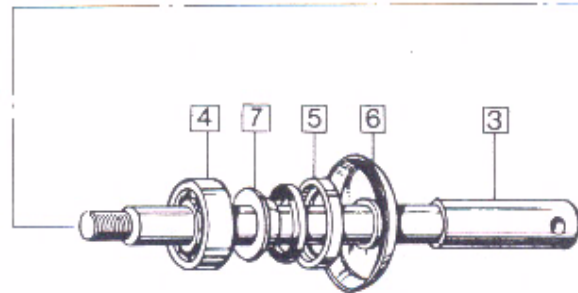

Rim and Hub Assembly 1

Brake Cover Plate Complete 18

Front Wheel and Brake (Drum Type)

Front Wheel and Brake (Drum Type)

19

Plate No.	Part No.	Description	Qty.	Bin No.	Price
1	061578	Rim and Hub Assembly c/w Bearings, Seals, etc.	1	.....	.....
2	060361	Spindle Nut	1	.....	.....
3	060362	Wheel Spindle	1	.....	.....
4	040100	Bearing	1	.....	.....
5	060363	Bearing Lockring	1	.....	.....
6	061577	Hub Shell c/w Bearings, Spacers, etc.	1	.....	.....
7	NM.16783	Spacer	1	.....	.....
8	NM.17721	Bearing, R.H.	1	.....	.....
9	NM.19646	Spacer	1	.....	.....
10	NM.19719	Washer	1	.....	.....
11	NM E6885	Seal	2	.....	.....
12	NM E6889	Washer	1	.....	.....
13	NM.18350	Rim WM2 - 19	1	.....	.....
14	062525	Spoker, Inner	20	.....	.....
15	062526	Spoke, Outer	20	.....	.....
16	021693	Spoke Nipple	40	.....	.....
17	033057	Nut	1	.....	.....
18	063281	Cover Plate Complete (includes shoes, etc.)	1	.....	.....
19	063280	Cover Plate with Bushes, Gauzes, etc.	1	.....	.....
20	060020	Inlet Gauze	1	.....	.....
21	060021	Exit Gauze	1	.....	.....
22	060787	Air Scoop Screw	14	.....	.....
23	060789	Air Inlet Cover	1	.....	.....
24	060845	Air Exit Cover	1	.....	.....
25	060006	Brake Shoe c/w Lining	2	.....	.....
26	063272	Expander	1	.....	.....
27	060013	Slipper	2	.....	.....
28	060014	Brake Shoe Spring	2	.....	.....
29	060015	Tie Rod	1	.....	.....
30	060018	Yoke (L.H. Thread)	1	.....	.....
31	060019	Yoke (R.H. Thread)	1	.....	.....
32	060025	Long Expander Lever	1	.....	.....
33	060027	Short Expander Lever	1	.....	.....
34	000010	Washer	2	.....	.....
35	060029	Expander Lever Nut	2	.....	.....
36	060552	Cable Pin	3	.....	.....
37	060553	Spring Clip	3	.....	.....
38	NM.18551	Dust Cover	1	.....	.....
39	NM E5944A	Washer	AR	.....	.....
40	NM 19680	Expander Bush	4	.....	.....
41	063273	Pivot Pin	1	.....	.....
42	063274	Pivot Pin/Torque Stop Pin	1	.....	.....
43	060005	Nut	2	.....	.....
44	26484	Bolt	2	.....	.....
45	060395	Tab Washer	2	.....	.....
46	063275	Support Plate	1	.....	.....
47	064618	Balance Weight, 17 grammes	AR	.....	.....
48	064620	Balance Weight, 25 grammes	AR	.....	.....