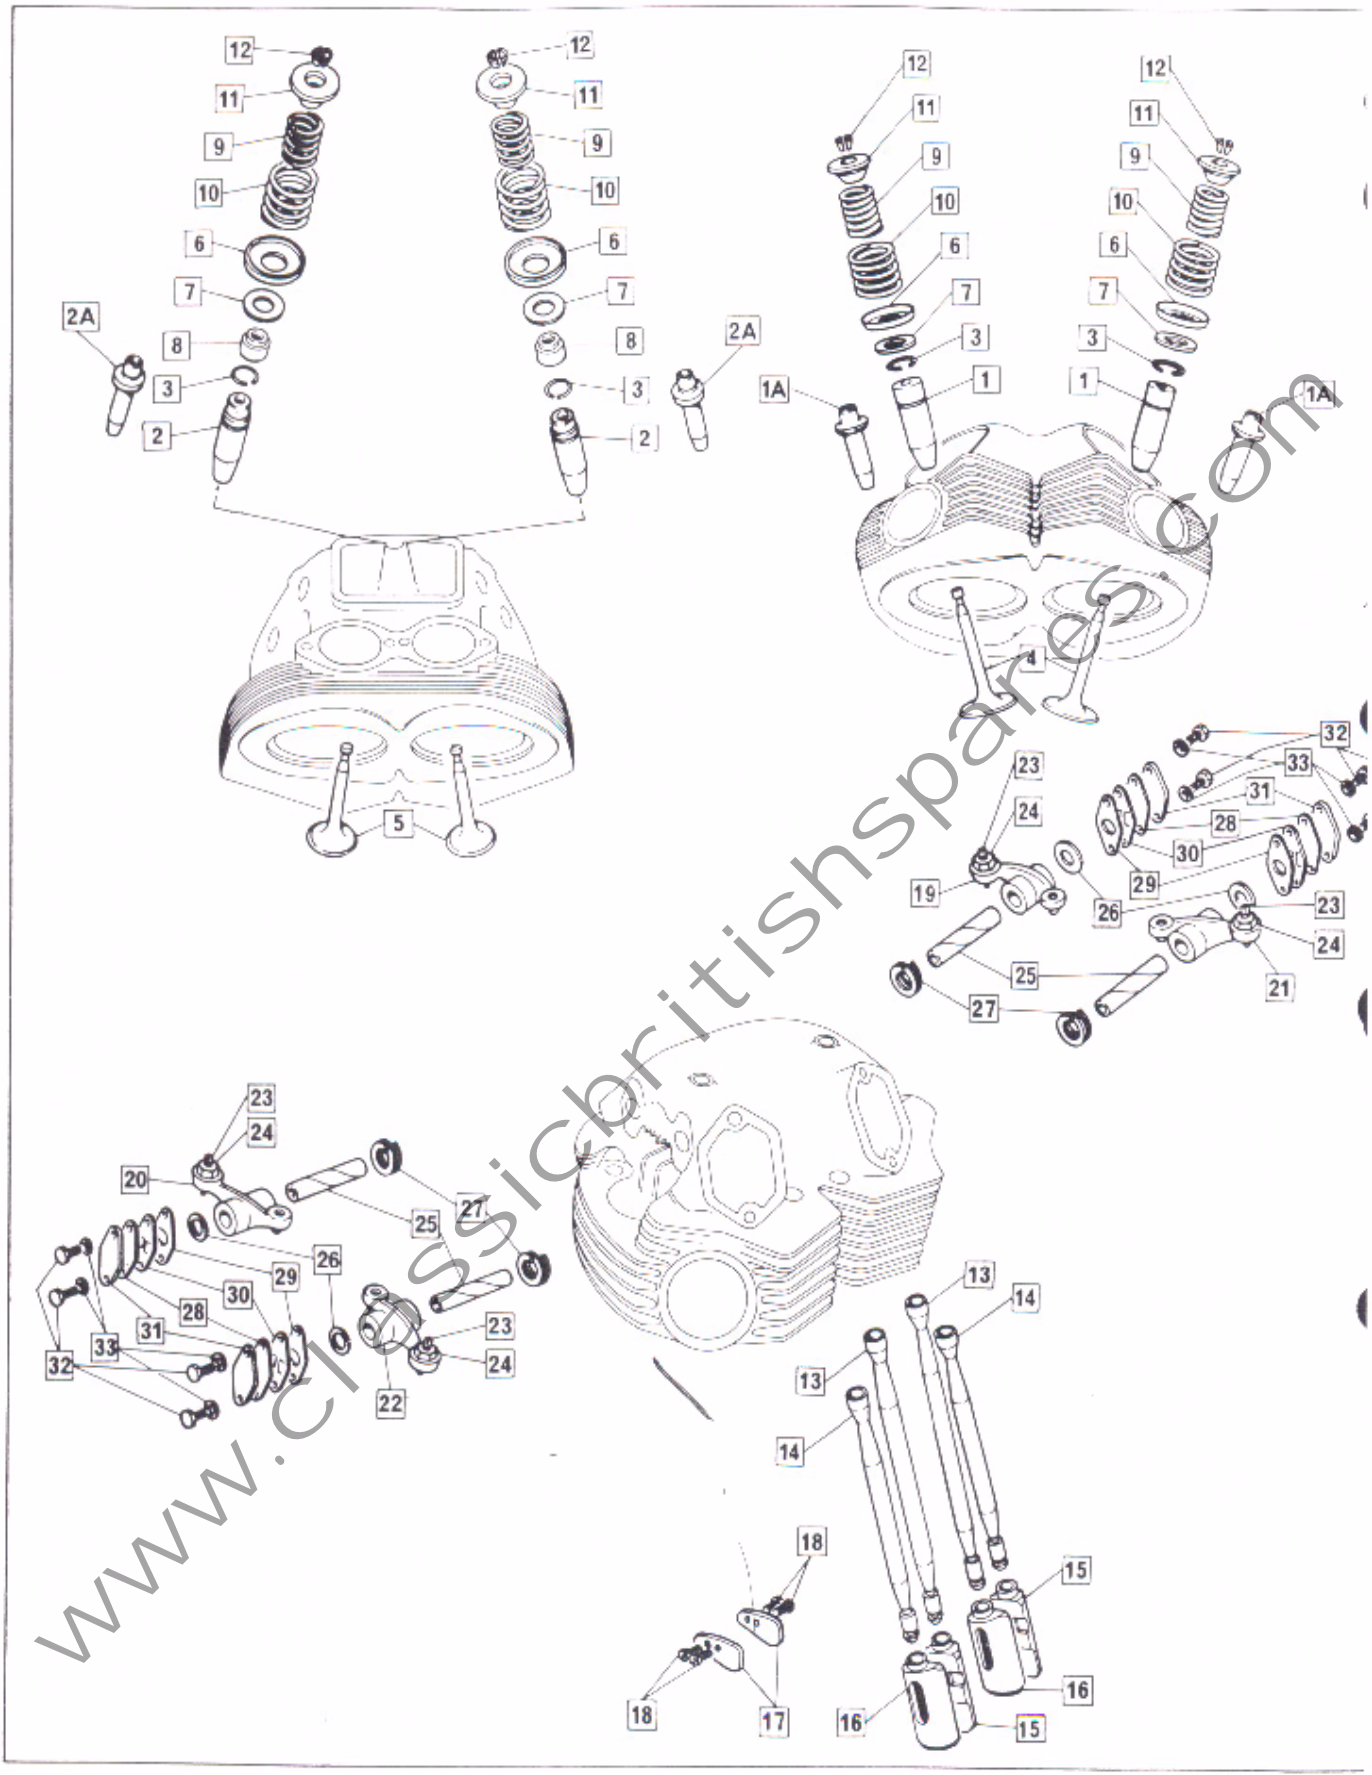

Valve Gear

Valve Gear

GROUP

3

Plate No.	Part No.	Description	Qty.	Bin No.	Price
1	064125	Valve Guide Exhaust 850	2	.....	.....
1A	063527	Valve Guide Exhaust 750	2	.....	.....
2	064124	Valve Guide Inlet 850	2	.....	.....
2A	062725	Valve Guide Inlet 750	2	.....	.....
3	011111	Circlip for Valve Guide (850 only)	4	.....	.....
4	063282	Valve Exhaust	2	.....	.....
5	064034	Valve Inlet	2	.....	.....
6	061399	Valve Spring Seat	4	.....	.....
7	NM23392	Valve Spring Heat Insulator (not fitted on inlet to RH1 cylinder head)	4	.....	.....
8	062726	Valve Stem Seal - Inlet only	2	.....	.....
9	NM22839	Valve Spring Inner	4	.....	.....
10	NM22838	Valve Spring Outer	4	.....	.....
11	NMT186	Valve Collar	4	.....	.....
12	NMT187	Split Collet	(pairs) 4	.....	.....
13	NM25515	Inlet Pushrod Complete	2	.....	.....
14	NM25516	Exhaust Pushrod Complete	2	.....	.....
15	NM22771	NM Tappet L.H. |	1	.....	.....
16	NM22772	22771/2 Tappet R.H. |	1	.....	.....
17	063092	Tappet Locating Plate	2	.....	.....
18	NMT2143	Tappet Locating Plate Screw	4	.....	.....
19	062473	Rocker Inlet L.H. with ball end, less adjuster and nut	1	.....	.....
20	062471	Rocker Inlet R.H. with ball end less adjuster and nut	1	.....	.....
21	062474	Rocker Exhaust L.H. with ball end less adjuster and nut	1	.....	.....
22	062472	Rocker Exhaust R.H. with ball end less adjuster and nut	1	.....	.....
23	NMT2074	Rocker Adjuster	4	.....	.....
24	NMT232	Rocker Adjuster Nut	4	.....	.....
25	NM25350	Rocker Spindle	4	.....	.....
26	NM18102	Rocker Thrust Washer	4	.....	.....
27	NM18103	Rocker Spring Washer	4	.....	.....
28	NMT2083	Rocker Plain Paper Gasket	4	.....	.....
29	NMT2240	Rocker Spindle Joint, Paper Gasket	4	.....	.....
30	NMT2238	Rocker Spindle Lock Plate	4	.....	.....
31	NMT2239	Rocker Spindle Retaining Plate	4	.....	.....
32	063124	Rocker Spindle Retaining Bolt	8	.....	.....
33	063129	Washer (copper)	8	.....	.....