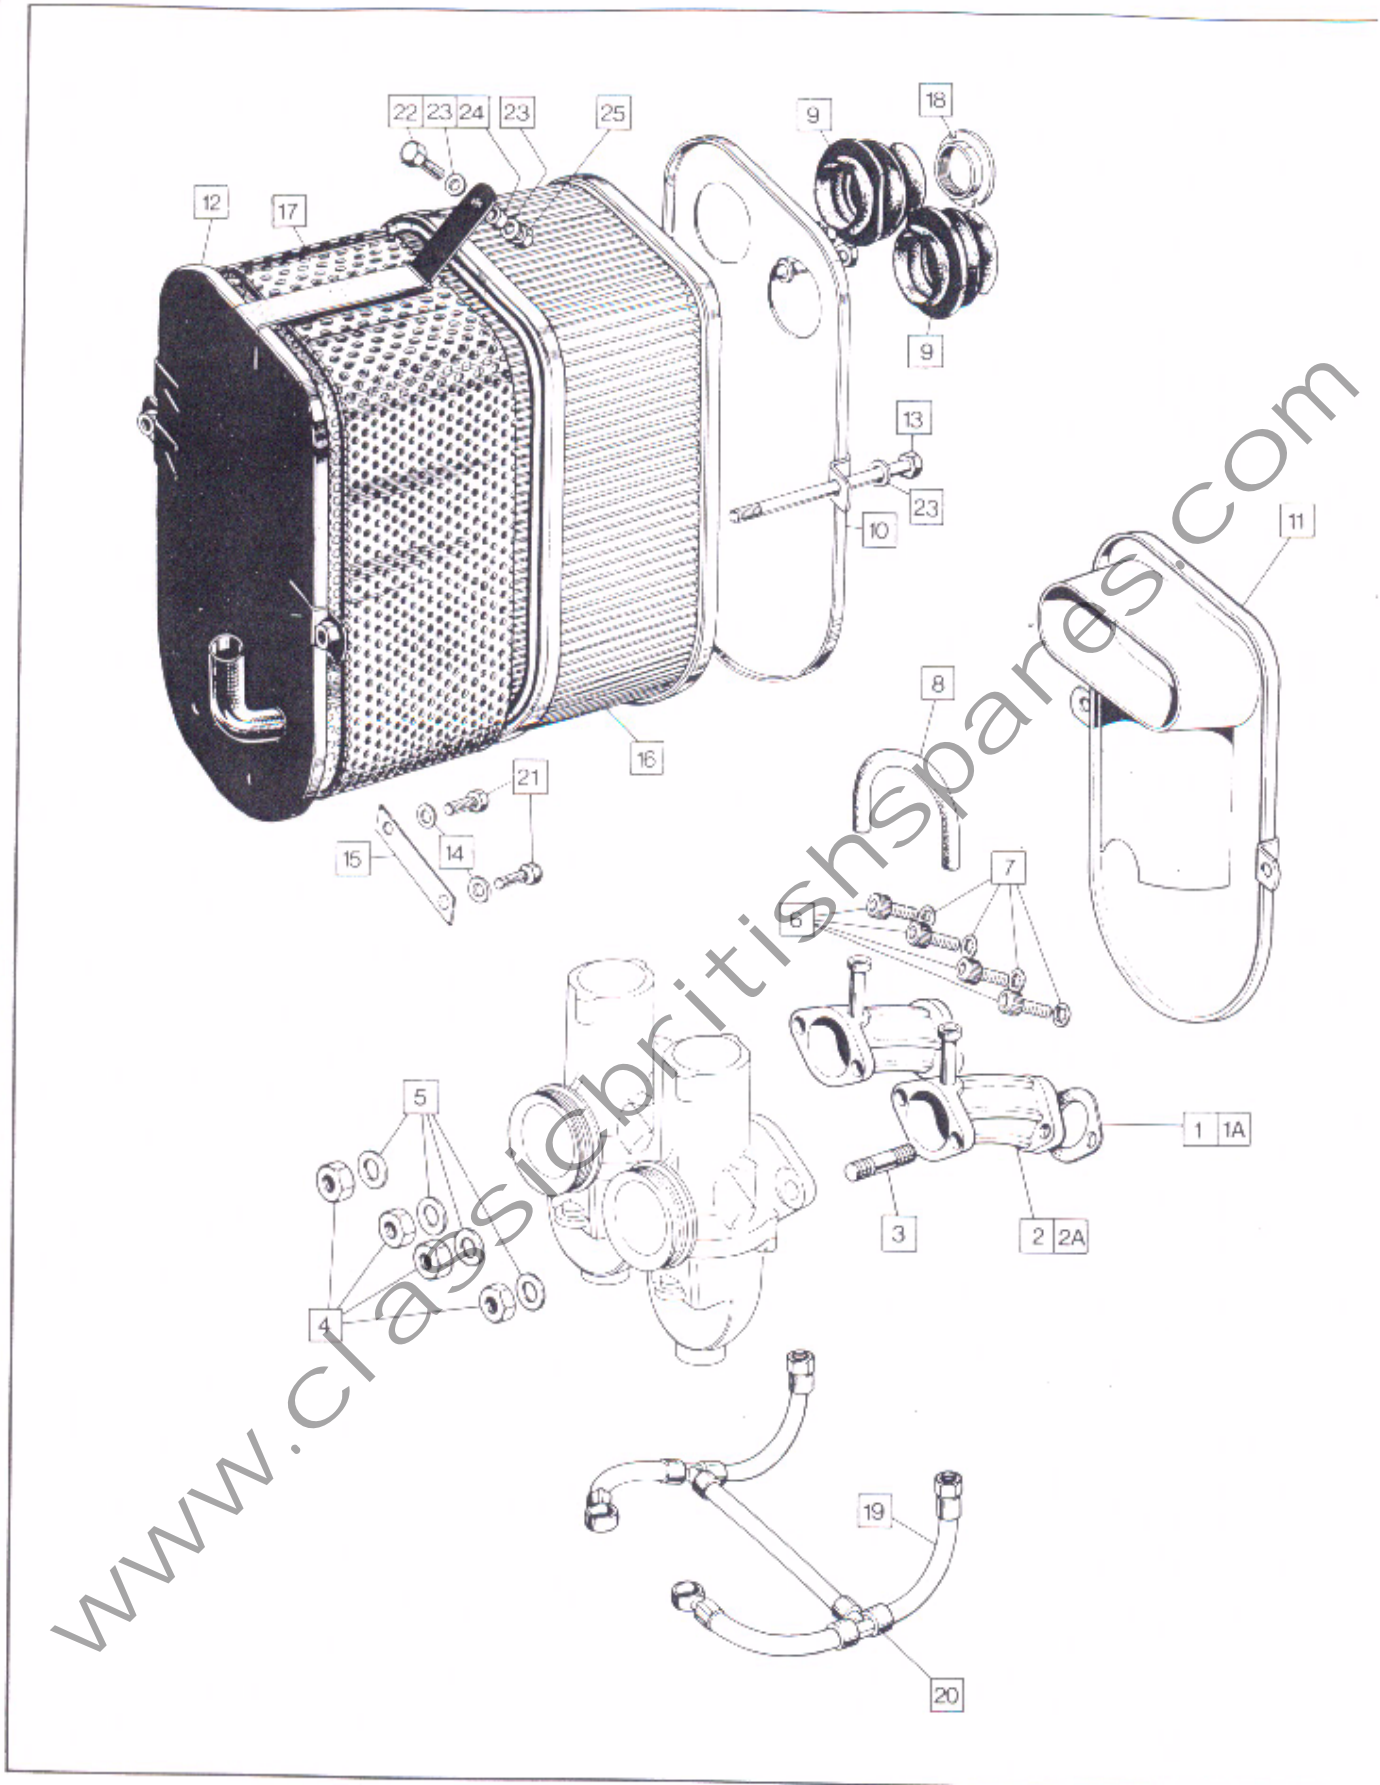

Carburetor Mountings, Air Filter
and Fuel Line

Carburetor Mountings, Air Filter and Fuel Line

12

Plate No.	Part No.	Description	Qty.	Bin No.	Price
1	063458	Carburetor Heat Insulator (32 mm carb.)	2		
1A	NM23358	Carburetor Heat Insulator (30 mm carb.)	2		
2	062711	Carburetor Spacer (32 mm carb.)	2		
2A	062819	Carburetor Spacer (30 mm carb.)	2		
3	060577	Carburetor Stud	4		
4	060348	Carburetor Stud Nut	4		
5	22528	Carburetor Stud Washer	4		
6	062536	Carburetor Fixing Screw	4		
7	11796	Carburetor Fixing Screw Washer	4		
8	062284	Balance Pipe Hose	1		
9	063537	Hose	2		
10	063813	Front Plate 850 Air Cleaner	1		
11	060902	Front Plate 750 Air Cleaner	1		
12	062799	Back Plate Air Cleaner	1		
13	060900	Bolt	2		
14	000012	Washer	5		
15	060926	Locking Plate	1		
16	060673	Air Cleaner Element	1		
17	060816	Perforated Plate	1		
18	033027	Air Cleaner Adaptor Sleeve	2		
19	061440	Fuel Line Assembly	1		
20	062344	'T' Piece for Fuel Pipe	2		
21	060327	Air Cleaner Fixing Bolt	2		
22	060617	Bolt	1		
23	000012	Plain Washer	2		
24	062170	Spacer	1		
25	033057	Nut	1