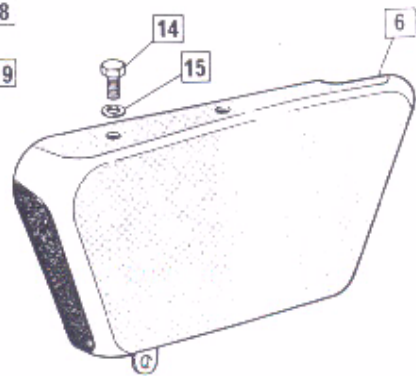

Side Covers, Accessory Covers

Side Covers, Accessory Covers **25**

Plate No.	Part No.	Description	Qty.	Bin No.	Price
	L.H. ACCESSORY COVER - GLASS FIBER - LESS DECALS				
1	062227/13	Accessory Cover Interpol - White	1		
1	062227/9	Accessory Cover Interpol - Black	1		
2	063176/9	Accessory Cover Interstate - Black	1		
2	063176/14	Accessory Cover Interstate - Blue	1		
	L.H. ACCESSORY COVER - STEEL - LESS DECALS				
3	063503/4	Accessory Cover Roadster - Fireflake	1		
3	063503/6	Royal Blue (750 Only)	1		
3	063503/9	Accessory Cover Roadster - Canary	1		
3	063503/2	Yellow (750 Only)	1		
3	063503/15	Accessory Cover Roadster - Black	1		
3	063503/11	(750 Only)	1		
3	063503/15	Accessory Cover Roadster - Fireflake	1		
3	063503/15	Golden Bronze (750 Only)	1		
3	063503/11	Accessory Cover Roadster - Candy	1		
3	063503/11	Apple Red (750 Only)	1		
4	063505/9	Accessory Cover Hi-Rider - Tangerine	1		
4	063505/14	(750 Only)	1		
4	063505/15	Accessory Cover Interstate - Black	1		
4	063505/15	Accessory Cover Interstate - Blue	1		
4	063505/15	Accessory Cover Interstate - Candy	1		
5	064833/15	Apple Red	1		
5	064833/4	Accessory Cover Roadster - Candy	1		
5	064833/4	Apple Red (850 Only)	1		
5	064833/2	Accessory Cover Roadster - Fireflake	1		
5	064833/9	Royal Blue (850 Only)	1		
5	064833/9	Accessory Cover Roadster - Fireflake	1		
5	064833/9	Golden Bronze (850 Only)	1		
5	064833/9	Accessory Cover Roadster Hi-Rider	1		
5	064833/9	Black (850 Only)	1		
	R.H. OIL TANK COVER - GLASS FIBRE - LESS DECALS				
6	061675/13	Oil Tank Cover Interpol - White	1		
6	061675/9	Oil Tank Cover Interpol - Black	1		
7	063177/9	Oil Tank Cover Interstate - Black	1		
7	063177/14	Oil Tank Cover Interstate - Blue	1		
	R.H. OIL TANK COVER - STEEL - LESS DECALS				
8	063504/4	Oil Tank Cover Roadster - Fireflake	1		
8	063504/6	Royal Blue (750 Only)	1		
8	063504/9	Oil Tank Cover Roadster - Canary	1		
8	063504/2	Yellow (750 Only)	1		
8	063504/15	Oil Tank Cover Roadster - Black	1		
8	063504/2	(750 Only)	1		
8	063504/15	Oil Tank Cover Roadster - Fireflake	1		
8	063504/15	Golden Bronze (750 Only)	1		
8	063504/11	Oil Tank Cover Roadster - Candy Apple	1		
8	063504/11	Red (750 Only)	1		
8	063504/11	Oil Tank Cover Hi-Rider - Tangerine	1		
8	063504/11	(750 Only)	1		
9	063506/9	Oil Tank Cover Interstate - Black	1		
9	063506/14	Oil Tank Cover Interstate - Blue	1		
9	063506/15	Oil Tank Cover Interstate - Candy	1		
9	063506/15	Apple Red	1		
10	064834/15	Oil Tank Cover Roadster - Candy Apple	1		
10	064834/4	Red (850 Only)	1		
10	064834/2	Oil Tank Cover Roadster - Fireflake	1		
10	064834/2	Royal Blue (850 Only)	1		
10	064834/9	Oil Tank Cover Roadster - Fireflake	1		
10	064834/9	Golden Bronze (850 Only)	1		
10	064834/9	Oil Tank Cover Roadster Hi-Rider -	1		
10	064834/9	Black (850 Only)	1		
FOR HI-RIDER USE THE APPROPRIATE ROADSTER ACCESSORY AND OIL TANK COVERS					
11	061206	Grommet (for glass fiber covers)	2		
12	063143	Grommet (for steel covers)	2		
13	061686	Grommet	1		
14	060327	Bolt	2		
15	000012	Washer	2		
16	0700117	Long Bolt (Roadster/Hi-Rider)	1		
	DECALS				
17	062019	Decal "750 Commando" (Gold)	AR		
18	062020	Decal "750 Commando" (Black)	AR		
19	063184	Decal "750 Commando" (Silver)	AR		
20	064014	Decal "850 Commando" (Gold)	AR		
21	064013	Decal "850 Commando" (Black)	AR		
22	064015	Decal "850 Commando" (Silver)	AR