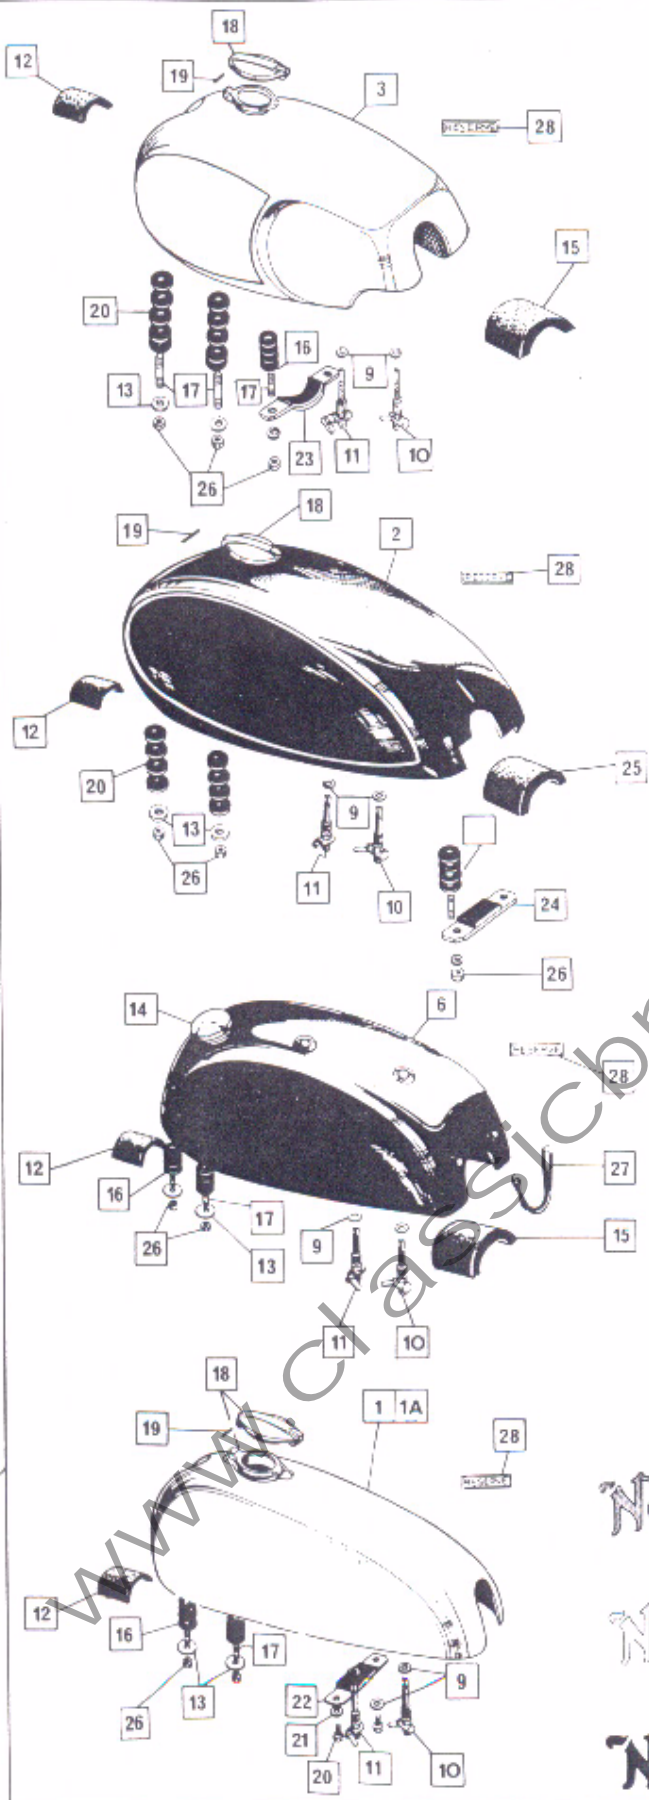

Norton
Norton
Norton

Fuel Tanks

Fuel Tanks **28**

Plate No.	Part No.	Description	Qty.	Bin No.	Price
		GLASS FIBRE FUEL TANKS			
1	062371/6	Tank, Hi-Rider, Solid Canary Yellow (750 Only)	1	.....	.....
1	062371/11	Tank, Hi-Rider, Tangerine (750 Only)	1	.....	.....
1A	064832/9	Tank, Hi-Rider, Black/Gold Lining (850 Only)	1	.....	.....
2	063173/9	Tank, Interstate, Black/Gold Lining (750 Only)	1	.....	.....
2	063173/14	Tank, Interstate, Blue/Silver Lining (750 Only)	1	.....	.....
		STEEL FUEL TANKS			
3	062701/4	Tank, Roadster, Fireflake Royal Blue (750 Only)	1	.....	.....
3	062701/6	Tank, Roadster, Solid Canary Yellow (750 Only)	1	.....	.....
3	062701/9	Tank, Roadster, Black/Gold Lining (750 Only)	1	.....	.....
4	063394/9	Tank, Interstate, Black/Gold Lining (750 Only)	1	.....	.....
4	063394/14	Tank, Interstate, Blue/Silver Lining (750 Only)	1	.....	.....
5	061764/13	Tank, Interpol, (with radio recess), White			
5	061764/9	Tank, Interpol, (with radio recess), Black			
6	062224/13	Tank, Interpol, (with top pommels), White			
6	062224/9	Tank, Interpol, (with top pommels), Black (Interpol tanks available in other colours to special order).			
7	064831/4	Tank, Roadster, Fireflake Royal Blue/Silver (850 Only)	1	.....	.....
7	064831/2	Tank, Roadster, Fireflake Golden Bronze (850 Only)	1	.....	.....
7	064831/9	Tank, Roadster, Black/Gold (850 Only)	1	.....	.....
7	064831/15	Tank, Roadster, Candy Apple Red (850 Only)	1	.....	.....
8	064830/9	Tank, Interstate, Black/Gold (850 Only)	1	.....	.....
8	064830/14	Tank, Interstate, Blue/Silver (850 Only)	1	.....	.....
8	064830/15	Tank, Interstate, Candy Apple Red (850 Only)	1	.....	.....
		FUEL TANK FITTINGS			
9	000183	Tap Washer	2	.....	.....
10	031746	Tap, Reserve	1	.....	.....
11	033155	Tap	1	.....	.....
12	026359	Thin Rubber	1	.....	.....
13	014999	Washer	2	.....	.....
14	013325	Filler Cap - Interpol Only	1	.....	.....
15	062567	Thick Rubber	1	.....	.....
16	060648	Rubber	8 or 12	.....	.....
17	063215	Stud	2	.....	.....
18	060681	Filler Cap - all except Interpol	1	.....	.....
19	060882	Pin, Filler Cap - all except Interpol	1	.....	.....
20	060359	Rear Bolt	2	.....	.....
21	000011	Washer	2	.....	.....
22	062367	Strap Hi-Rider	1	.....	.....
23	063121	Strap - Steel Roadster Tanks	1	.....	.....
24	063239	Strap - Interstate	1	.....	.....
25	063204	Thick Rubber - Interstate	1	.....	.....
26	060797	Nut, Nyloc	2 or 4	.....	.....
27	060498	Ring, Tank Fixing, Interpol	2	.....	.....
		TRANSFERS			
28	009195	"Reserve"	1	.....	.....
29	062931	"NORTON" Gold	2	.....	.....
30	062930	"NORTON" Black	2	.....	.....
31	063179	"NORTON" Silver	2	.....	.....