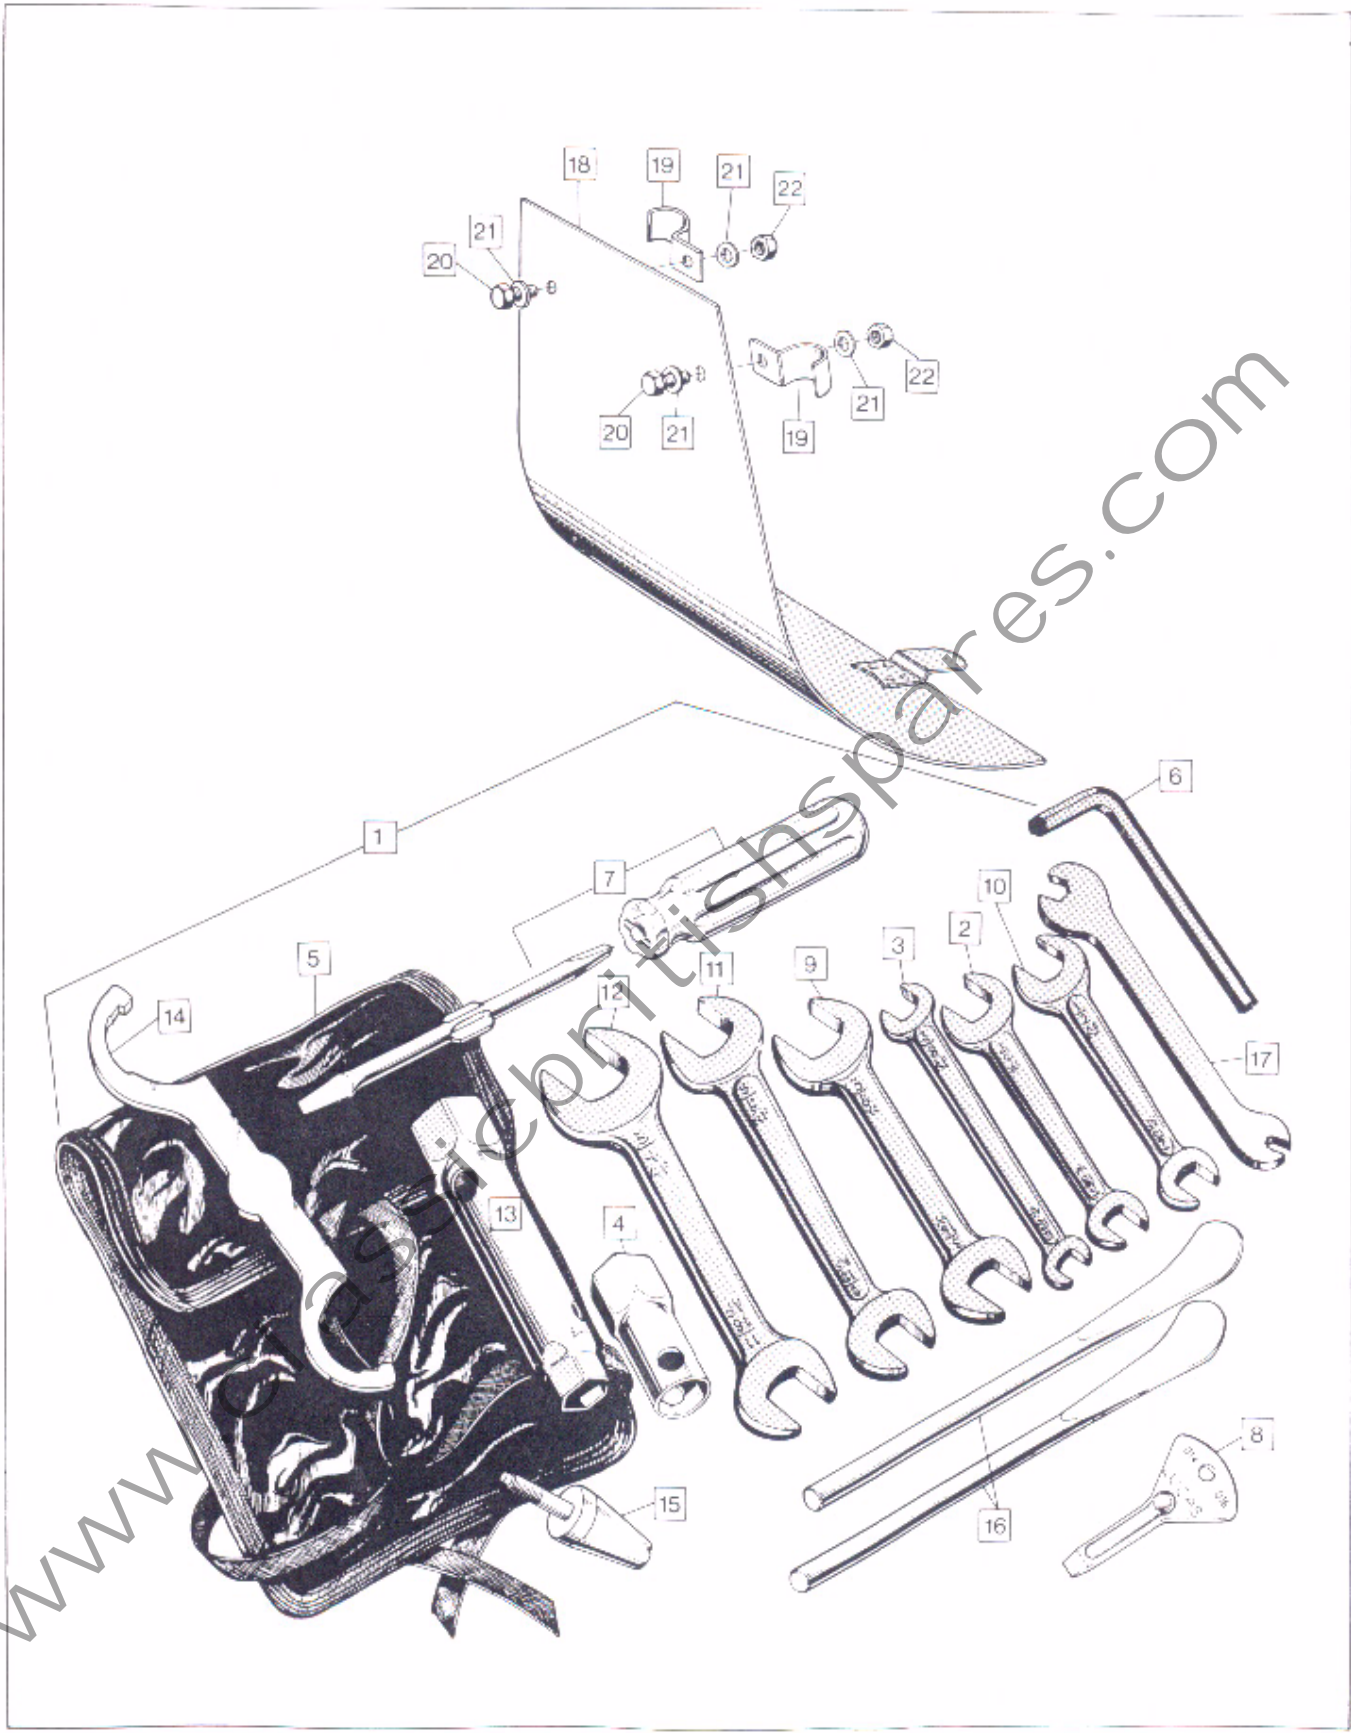

Toolkit and Skid Plate

Toolkit and Skid Plate

33

Plate No.	Part No.	Description	Qty.	Bin No.	Price
	TOOL KIT CPTÉ				
1	062550	Tool Kit complete	1	.....	.....
2	017052	Spanner $\frac{3}{16}$" x $\frac{1}{2}$" open ended	1	.....	.....
3	017053	Spanner $\frac{5}{16}$" x $\frac{3}{8}$" open ended	1	.....	.....
4	017252	Spanner - Spark Plug	1	.....	.....
5	017253	Bag	1	.....	.....
6	064548	Key, Socket Screw	1	.....	.....
7	062551	Screwdriver	1	.....	.....
8	024365	Gauge/Contact Breaker Screwdriver	1	.....	.....
9	060820	Spanner $\frac{5}{16}$" x $\frac{3}{8}$" open ended	1	.....	.....
10	060821	Spanner $\frac{7}{16}$" x $\frac{1}{2}$" open ended	1	.....	.....
11	060822	Spanner $\frac{9}{16}$" x $\frac{5}{8}$" open ended	1	.....	.....
12	060823	Spanner $\frac{11}{16}$" x $\frac{3}{4}$" open ended	1	.....	.....
13	060922	Spanner $\frac{3}{4}$" x $\frac{15}{16}$" Box	1	.....	.....
14	061284	Spanner Suspension Unit	1	.....	.....
15	061359	Camshaft Oil Seal Guide	1	.....	.....
16	NMLTU07	Lever	2	.....	.....
17	NMSPU2/20	Spanner Rocker Adjusters	1	.....	.....
	SKID PLATE (Available only as Spares)				
18	062401	Skid Plate	1	.....	.....
19	062404	Clip	2	.....	.....
20	060359	Bolt	2	.....	.....
21	000011	Washer	4	.....	.....
22	060348	Nut	2	.....	.....