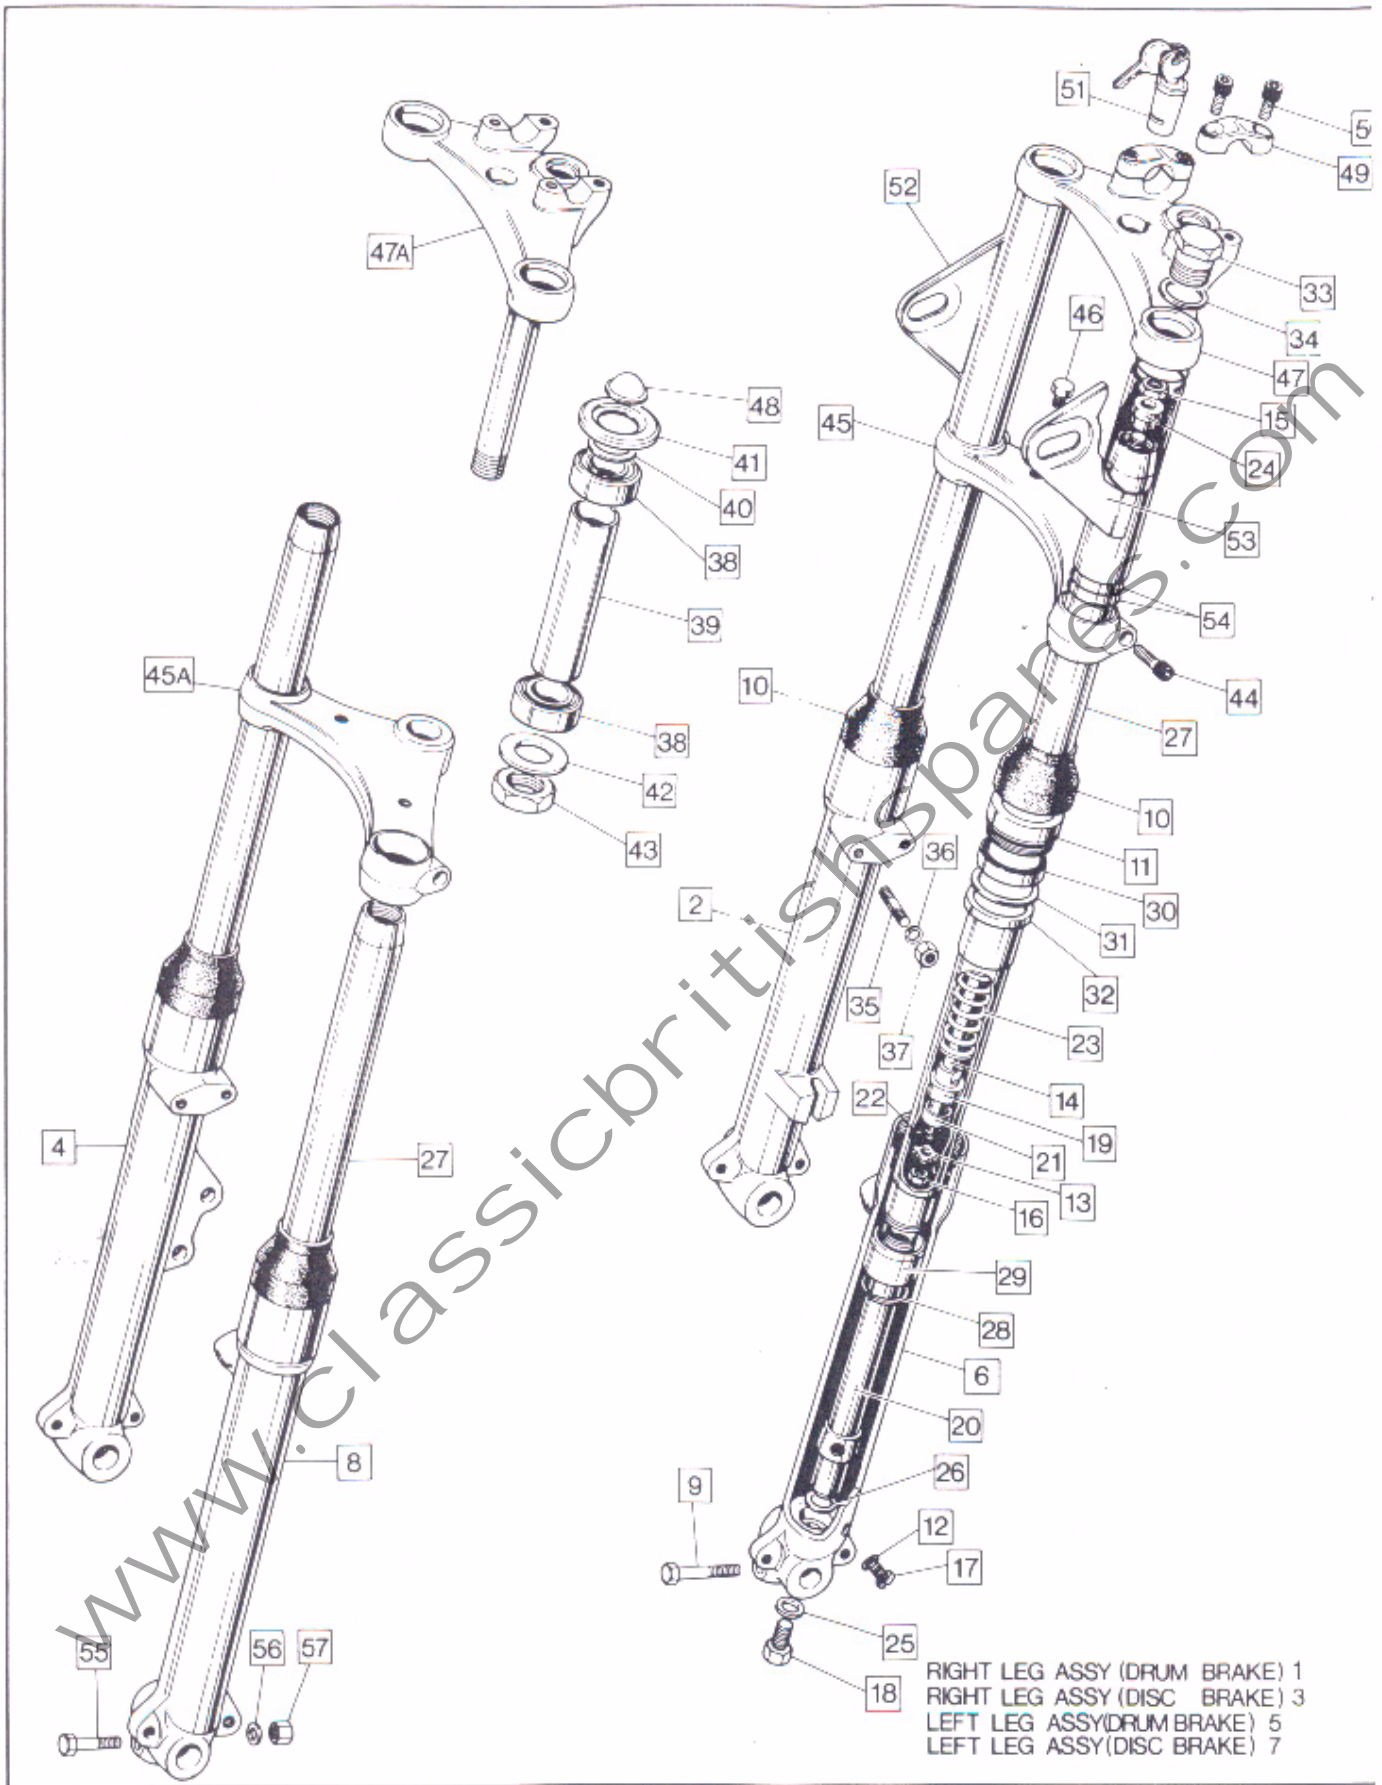

Front Forks, Steering Lock, Steering Head Bearings

Front Forks, Steering Lock, Steering Head Bearings

17

Plate No.	Part No.	Description	Qty.	Bin No.	Price
1	061564	Right Hand Leg Assembly (Drum Brake)	1	.....	.....
2	060352	Right Hand Slider (Drum Brake)	1	.....	.....
3	062456	Right Hand Leg Assembly (Disc Brake)	1	.....	.....
4	063316	Right Hand Slider (Disc Brake)	1	.....	.....
5	061563	Left Hand Leg Assembly (Drum Brake)	1	.....	.....
6	060351	Left Hand Slider (Drum Brake)	1	.....	.....
7	062533	Left Hand Leg Assembly (Disc Brake)	1	.....	.....
8	063318	Left Hand Slider (Disc Brake)	1	.....	.....
9	062465	Pinch Bolt (Drum only)	1	.....	.....
10	061115	Gaiter	2	.....	.....
11	061137	Collar	2	.....	.....
12	000203	Washer	2	.....	.....
13	030584	Damper Rod Seat	2	.....	.....
14	060346	Damper Rod	2	.....	.....
15	060347	Damper Rod Cap Nut	2	.....	.....
16	060348	Damper Rod Locknut	2	.....	.....
17	060354	Slider Drain Plug	2	.....	.....
18	060359	Damper Tube Anchor Bolt	2	.....	.....
19	061347	Damper Tube Cap	2	.....	.....
20	061888	Damper Tube	2	.....	.....
21	NM.14118B	Damper Valve	2	.....	.....
22	NM.14119	Damper Valve Stop Pin	2	.....	.....
23	NM.18813	Fork Spring	2	.....	.....
24	NM.25003	Fork Spring Locating Bush	2	.....	.....
25	NMT1009	Damper Tube Anchor Bolt Washer	2	.....	.....
26	NMT814	Damper Tube Anchor Bolt Washer	2	.....	.....
27	063423	Main Tube	2	.....	.....
28	NM.14298	Fork Tube Bush Circlip	2	.....	.....
29	NMT.1048	Fork Tube Bush	2	.....	.....
30	NM.17713	Oil Seal	2	.....	.....
31	NMT1049	Oil Seal Washer	2	.....	.....
32	NMT1055	Fork Tube Guide Bush	2	.....	.....
33	060345	Fork Tube Top Bolt	2	.....	.....
34	NMT320	Washer	2	.....	.....
35	063189	Stud	4	.....	.....
36	000012	Washer	4	.....	.....
37	060355	Nut	4	.....	.....
38	0700099	Steering Head Bearing	2	.....	.....
39	0700100	Bearing Spacer	1	.....	.....
40	NM.17429	Washer	1	.....	.....
41	NM.15628	Cover	1	.....	.....
42	061912	Washer	1	.....	.....
43	0700101	Nut	1	.....	.....
44	061911	Socket Screw	2	.....	.....
45	061916	Lower Yoke 750 Only	1	.....	.....
45A	064073	Lower Yoke 850 Only	1	.....	.....
46	062332	Plug for Lower Yoke	2	.....	.....
47	061915	Upper Yoke with Stem 750 Only	1	.....	.....
47A	064080	Upper Yoke with Stem 850 Only	1	.....	.....
48	062305	Stem Blanking Plug	1	.....	.....
49	NM.19021A	Clip	2	.....	.....
50	060333	Screw	4	.....	.....
51	030175	Lock/Keys	1	.....	.....
52	062028	Right Hand Headlamp Bracket and Top Cover	1	.....	.....
53	062029	Left Hand Headlamp Bracket and Top Cover	1	.....	.....
54	061900	'O' Ring	6	.....	.....
55	22688/2	Bolt	1	.....	.....
56	000011	Washer	1	.....	.....
57	27815	Nut	1	.....	.....