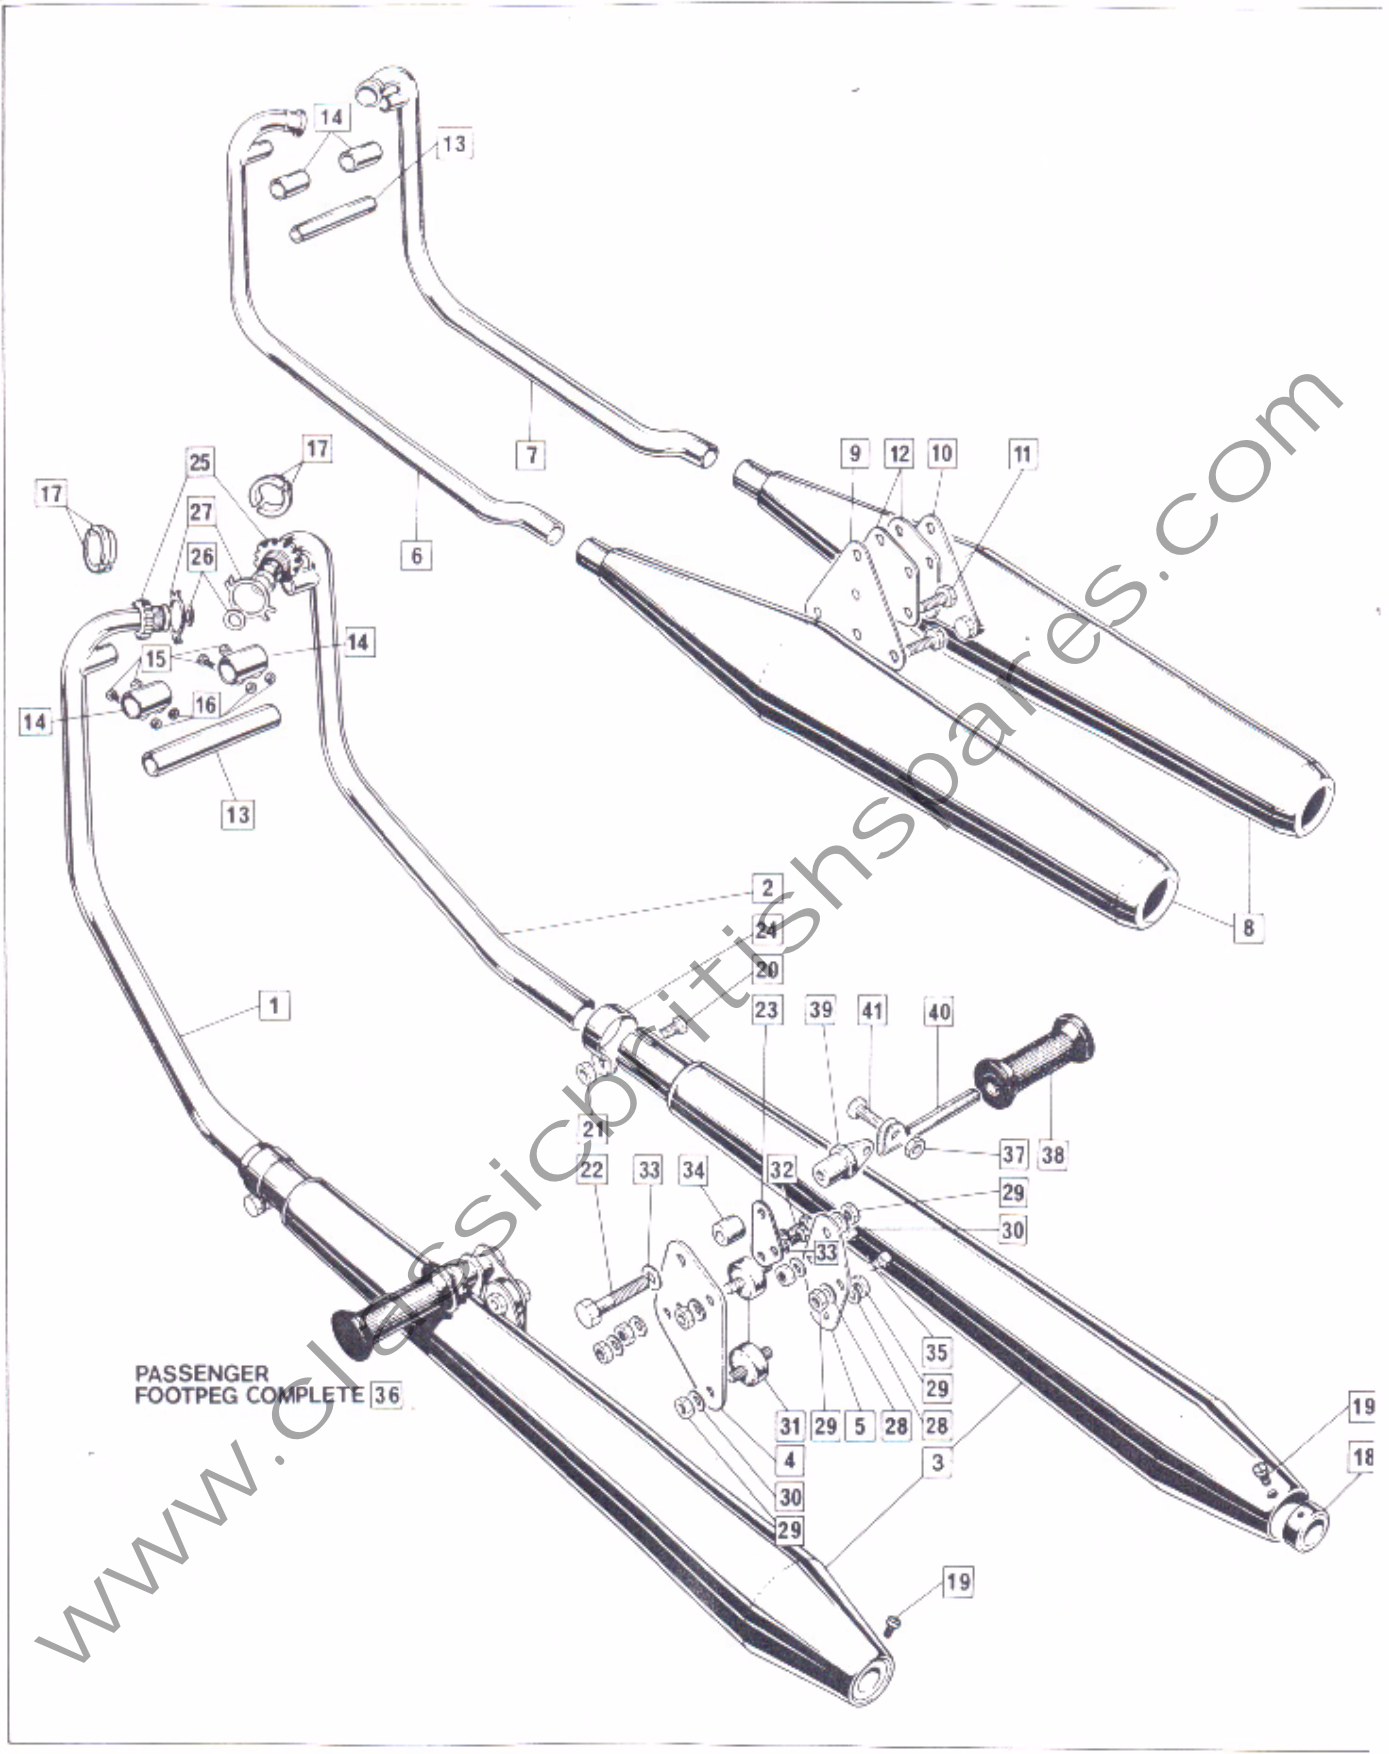

850 Exhausts, Mufflers, Mutes, Passenger Footpegs

850 Exhausts, Mufflers, Mutes, Passenger Footpegs

**GROUP
23**

Plate No.	Part No.	Description	Qty.	Bin No.	Price
EXHAUST SYSTEM – ROADSTER, HI-RIDER					
1	063997	Exhaust Pipe L.H. 850	1	.....	.....
2	063998	Exhaust Pipe R.H. 850	1	.....	.....
3	061978	Muffler	2	.....	.....
4	061720	Muffler Stay Bracket	2	.....	.....
5	061721	Muffler Bracket	2	.....	.....
EXHAUST SYSTEM – INTERSTATE, INTERPOL					
6	063999	Exhaust Pipe L.H. 850	1	.....	.....
7	064000	Exhaust Pipe R.H. 850	1	.....	.....
8	063130	Muffler	2	.....	.....
9	063132	Muffler Bracket Left	1	.....	.....
10	063579	Muffler Bracket Right	1	.....	.....
11	22688/3	Muffler Bolt	4	.....	.....
12	063131	Muffler Stay Bracket	2	.....	.....
EXHAUST SYSTEM – COMMON PARTS					
13	063994	Cross Tube	1	.....	.....
14	063991	Connector	2	.....	.....
15	26944	Bolt	4	.....	.....
16	062240	Nut	4	.....	.....
17	063990	Exhaust Pipe Collets	4	.....	.....
18	061984	Muffler Mute	2	.....	.....
19	061987	Mute Screw	2	.....	.....
20	0700106	Bolt U.N.	2	.....	.....
21	060029	Nut	4	.....	.....
22	060618	Bolt	2	.....	.....
23	061722	Footpeg Support Gusset	2	.....	.....
24	061328	Clip	2	.....	.....
25	063988	Exhaust Lock Ring	2	.....	.....
26	063995	Washer, Corrugated	2	.....	.....
27	062412	Tab Washer	2	.....	.....
28	NM. 18202	Washer	2	.....	.....
29	060348	Nut	6	.....	.....
30	000011	Washer	8	.....	.....
31	060622	Mounting Rubber	4	.....	.....
32	060863	Bolt	4	.....	.....
33	000010	Washer	10	.....	.....
34	060471	Mounting Plate Spacer	2	.....	.....
35	060779	Stud (Not Interpol)	4	.....	.....
PASSENGER FOOTPEGS					
36	062006	Passenger Footpeg Complete	2	.....	.....
37	0700267	Nut	1	.....	.....
38	042569	Rubber	1	.....	.....
39	060487	Lug	1	.....	.....
40	060618	Footpeg	1	.....	.....
41	061798	Bolt	1	.....	.....