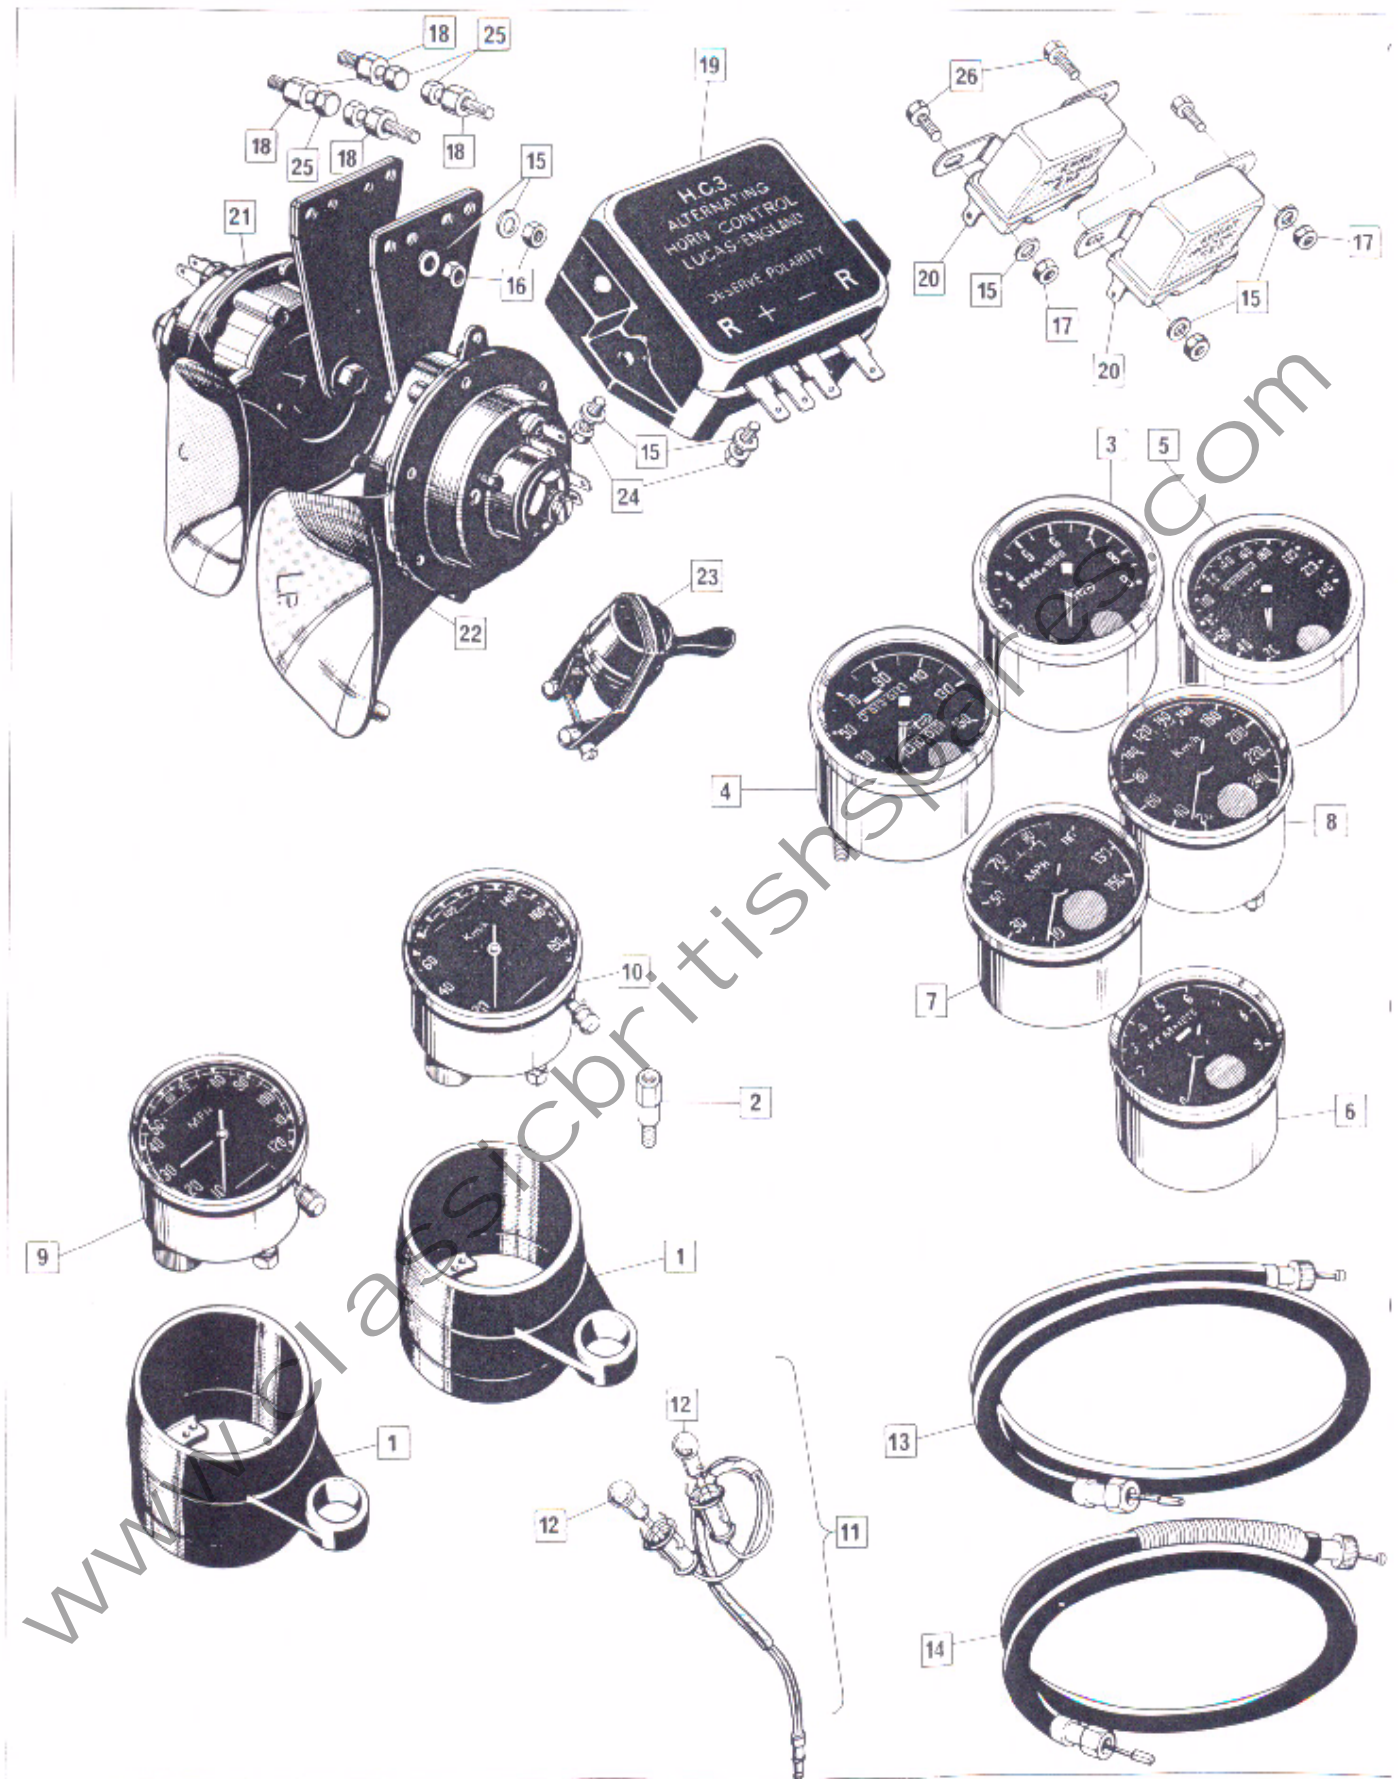

Instruments and Police Horns

Instruments and Police Horns **32**

Plate No.	Part No.	Description	Qty.	Bin No.	Price
INSTRUMENTS, INSTRUMENT CASES AND DRIVE CABLES					
1	064144	Instrument Case	2	.....	.....
2	061281	Extension Bolt for Smiths Instruments	4	.....	.....
3	063791	Tachometer Head – Veglia		.....	.....
4	063790	Speedometer Head (MPH) – Veglia c/w trip		.....	.....
5	063789	Speedometer Head (KPH) – Veglia c/w trip		.....	.....
6	062279	Tachometer Head, Smiths	1	.....	.....
7	062277	Speedometer Head, MPH, Smiths	1	.....	.....
8	062278	Speedometer Head, KPH, Smiths	1	.....	.....
9	061767	Speedometer Head, MPH, Certified (Police)	AR	.....	.....
10	062229	Speedometer Head, KPH, Certified (Police)	AR	.....	.....
11	062086	Speedometer Bulbholder, Bulb and Lead	1	.....	.....
12	L643	Speedometer/Tachometer Bulb	1	.....	.....
13	NM.25087	Speedometer Cable	1	.....	.....
14	061118	Tachometer Cable	1	.....	.....
INTERPOL ONLY – POLICE HORNS					
15	000039	Washer	7	.....	.....
16	033057	Nut – Horn Fixing	2	.....	.....
17	060678	Nut	5	.....	.....
18	060694	Spacer (Horn to coil bracket)	4	.....	.....
19	60933008	Control	1	.....	.....
20	33213	Relay 6RA	2	.....	.....
21	54068189	Horn 9H	1	.....	.....
22	54068190	Horn 9H	1	.....	.....
23	31482	Switch, Horns and Blue Lamp	2	.....	.....
24	30865	Screw (2 alt control to tool cpt)	2	.....	.....
25	NM.26948	Bolt (Horns to coil bracket)	4	.....	.....
26	30802	Screw (Relays to cover)	3	.....	.....

(Blue Lamp not supplied – this is in fairing)