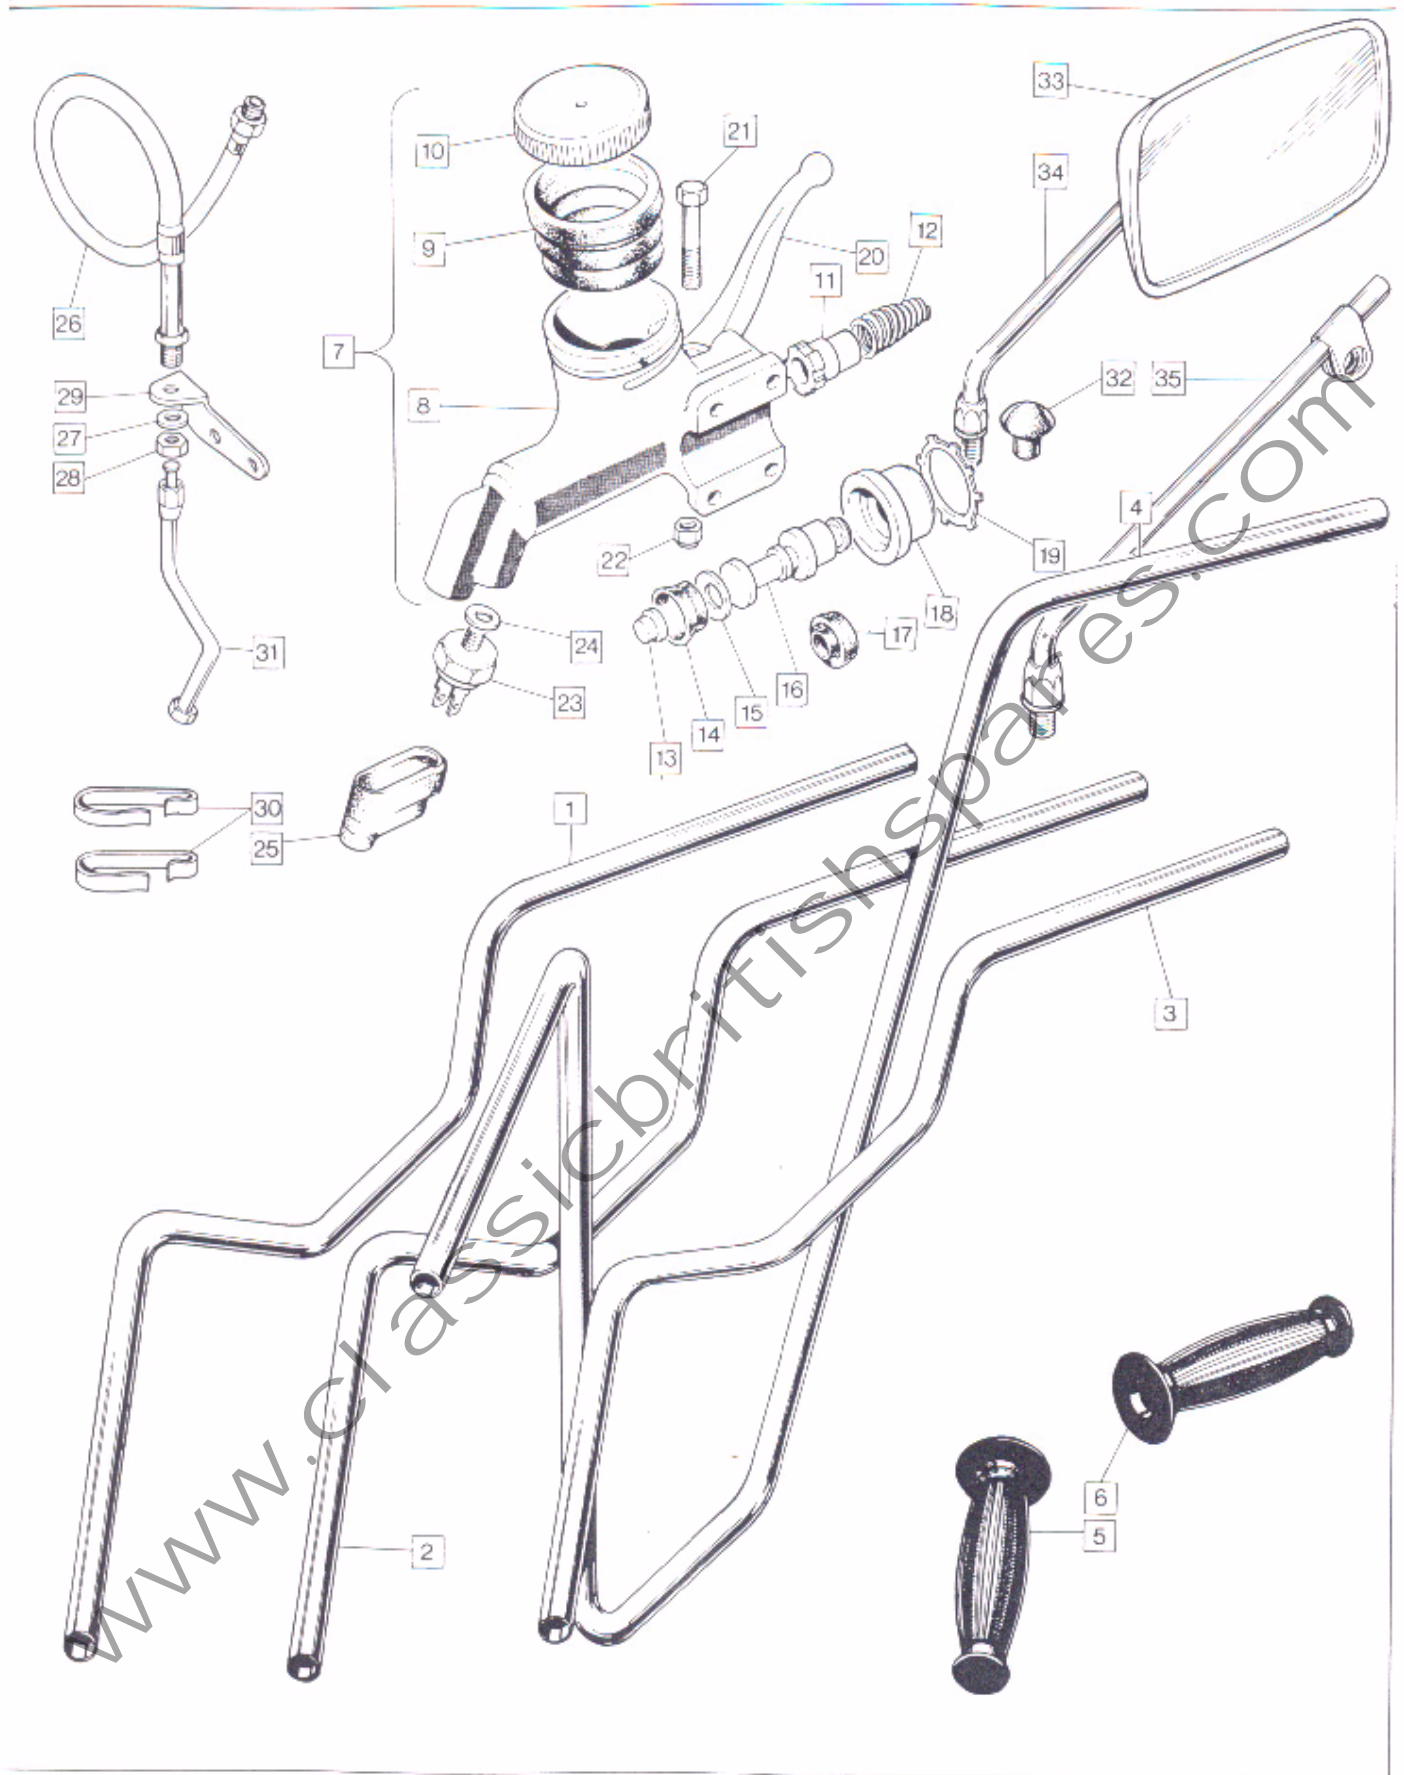

Handlebars, Disc Brake Master Cylinder and Hose Group

Handlebars, Disc Brake Master Cylinder and Hose Group

GROUP
22

Plate No.	Part No.	Description	Qty.	Bin No.	Price
1	HANDLEBAR – FASTBACK, FASTBACK L.R., ROADSTER, INTERSTATE U.S.A. 061046	Handlebar	1	.....	.....
2	HANDLEBAR – INTERPOL 062306	Handlebar	1	.....	.....
3	HANDLEBAR – INTERSTATE (EUROPE) 064123	Handlebar	1	.....	.....
4	HANDLEBAR – HI-RIDER 062599	Handlebar	1	.....	.....
5	HANDLEBAR GRIPS 061879	Dummy Grip	1	.....	.....
6	061830	Twistgrip Rubber	1	.....	.....
7	DISC BRAKE MASTER CYLINDER 064871	Master Cylinder Assembly complete	1	.....	.....
8	061939	Master Cylinder Body (not available separately)	1	.....	.....
9	061946	Bellows	1	.....	.....
10	061920	Cap	1	.....	.....
11	061944	Valve	1	.....	.....
12	061906	Spring	1	.....	.....
13	061972	Spreader	1	.....	.....
14	061942	Primary Cup	1	.....	.....
15	061943	Primary Cup Washer	1	.....	.....
16	061898	Piston	1	.....	.....
17	061945	Secondary Cup	1	.....	.....
18	061941	Boot	1	.....	.....
19	061947	Circlip	1	.....	.....
20	063241	Brake Lever	1	.....	.....
21	062184	Pivot Bolt	1	.....	.....
22	062240	Nut, Pivot Bolt	1	.....	.....
23	34619A	Brake Light Switch	1	.....	.....
24	063544	Washer, Brake Light Switch	1	.....	.....
25	062524	Switch Cover	1	.....	.....
	HYDRAULIC HOSE AND FITTINGS				
26	063508	Hose Assembly (23 in. long)	1	.....	.....
26	062707	Hose Assembly (25 in. long)	1	.....	.....
26	063507	Hose Assembly (28 in. long)	1	.....	.....
26	063541	Hose Assembly (31 in. long)	1	.....	.....
26	063540	Hose Assembly (34 in. long)	1	.....	.....
27	26634	Washer	1	.....	.....
28	26078	Nut	1	.....	.....
29	062706	Hose Support Bracket	1	.....	.....
30	063031	Pipe Clip	2	.....	.....
31	063899	Pipe Assembly	1	.....	.....
	BRAKE FLUID				
Not illus.	063111	Lockheed 329 Brake Fluid, 8 Imp. fl. oz. (.48 U.S. pints/.227 litres)	AR	.....	.....
Not illus.	064264	Master Cylinder Repair Kit	AR	.....	.....
	MIRROR AND FITTINGS				
32	063668	Blanking Plug (where mirror not fitted)	AR	.....	.....
33	064102	Mirror	AR	.....	.....
34	064103	Stem Roadster – Interstate	AR	.....	.....
35	064145	Stem Hi-Rider	AR	.....	.....