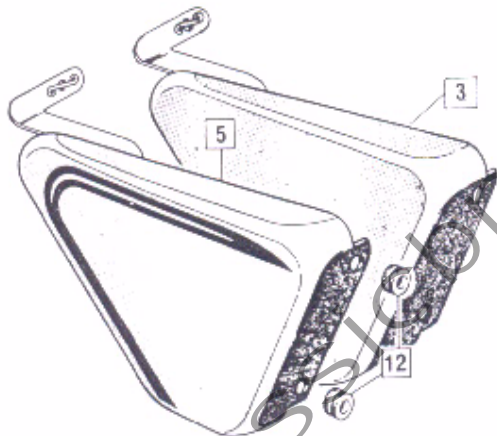

Side Covers, Accessory Covers

Side Covers, Accessory Covers **25**

Plate No.	Part No.	Description	Qty.	Bin No.	Price
	L.H. ACCESSORY COVER - GLASS FIBER - LESS DECALS				
1	062227/13	Accessory Cover Interpol - White	1		
1	062227/9	Accessory Cover Interpol - Black	1		
2	063176/9	Accessory Cover Interstate - Black	1		
2	063176/14	Accessory Cover Interstate - Blue	1		
	L.H. ACCESSORY COVER - STEEL - LESS DECALS				
3	063503/4	Accessory Cover Roadster - Fireflake	1		
3	063503/6	Royal Blue (750 Only)	1		
3	063503/9	Accessory Cover Roadster - Canary	1		
3	063503/2	Yellow (750 Only)	1		
3	063503/15	Accessory Cover Roadster - Black	1		
3	063503/11	(750 Only)	1		
3	063503/15	Accessory Cover Roadster - Fireflake	1		
3	063503/15	Golden Bronze (750 Only)	1		
3	063503/11	Accessory Cover Roadster - Candy	1		
3	063503/11	Apple Red (750 Only)	1		
4	063505/9	Accessory Cover Hi-Rider - Tangerine	1		
4	063505/14	(750 Only)	1		
4	063505/15	Accessory Cover Interstate - Black	1		
4	063505/15	Accessory Cover Interstate - Blue	1		
4	063505/15	Accessory Cover Interstate - Candy	1		
5	064833/15	Apple Red	1		
5	064833/4	Accessory Cover Roadster - Candy	1		
5	064833/4	Apple Red (850 Only)	1		
5	064833/2	Accessory Cover Roadster - Fireflake	1		
5	064833/9	Royal Blue (850 Only)	1		
5	064833/9	Accessory Cover Roadster - Fireflake	1		
5	064833/9	Golden Bronze (850 Only)	1		
5	064833/9	Accessory Cover Roadster Hi-Rider	1		
5	064833/9	Black (850 Only)	1		
	R.H. OIL TANK COVER - GLASS FIBRE - LESS DECALS				
6	061675/13	Oil Tank Cover Interpol - White	1		
6	061675/9	Oil Tank Cover Interpol - Black	1		
7	063177/9	Oil Tank Cover Interstate - Black	1		
7	063177/14	Oil Tank Cover Interstate - Blue	1		
	R.H. OIL TANK COVER - STEEL - LESS DECALS				
8	063504/4	Oil Tank Cover Roadster - Fireflake	1		
8	063504/6	Royal Blue (750 Only)	1		
8	063504/9	Oil Tank Cover Roadster - Canary	1		
8	063504/2	Yellow (750 Only)	1		
8	063504/15	Oil Tank Cover Roadster - Black	1		
8	063504/2	(750 Only)	1		
8	063504/15	Oil Tank Cover Roadster - Fireflake	1		
8	063504/15	Golden Bronze (750 Only)	1		
8	063504/11	Oil Tank Cover Roadster - Candy Apple	1		
8	063504/11	Red (750 Only)	1		
8	063504/11	Oil Tank Cover Hi-Rider - Tangerine	1		
8	063504/11	(750 Only)	1		
9	063506/9	Oil Tank Cover Interstate - Black	1		
9	063506/14	Oil Tank Cover Interstate - Blue	1		
9	063506/15	Oil Tank Cover Interstate - Candy	1		
9	063506/15	Apple Red	1		
10	064834/15	Oil Tank Cover Roadster - Candy Apple	1		
10	064834/4	Red (850 Only)	1		
10	064834/2	Oil Tank Cover Roadster - Fireflake	1		
10	064834/2	Royal Blue (850 Only)	1		
10	064834/9	Oil Tank Cover Roadster - Fireflake	1		
10	064834/9	Golden Bronze (850 Only)	1		
10	064834/9	Oil Tank Cover Roadster Hi-Rider -	1		
10	064834/9	Black (850 Only)	1		
FOR HI-RIDER USE THE APPROPRIATE ROADSTER ACCESSORY AND OIL TANK COVERS					
11	061206	Grommet (for glass fiber covers)	2		
12	063143	Grommet (for steel covers)	2		
13	061686	Grommet	1		
14	060327	Bolt	2		
15	000012	Washer	2		
16	0700117	Long Bolt (Roadster/Hi-Rider)	1		
	DECALS				
17	062019	Decal "750 Commando" (Gold)	AR		
18	062020	Decal "750 Commando" (Black)	AR		
19	063184	Decal "750 Commando" (Silver)	AR		
20	064014	Decal "850 Commando" (Gold)	AR		
21	064013	Decal "850 Commando" (Black)	AR		
22	064015	Decal "850 Commando" (Silver)	AR