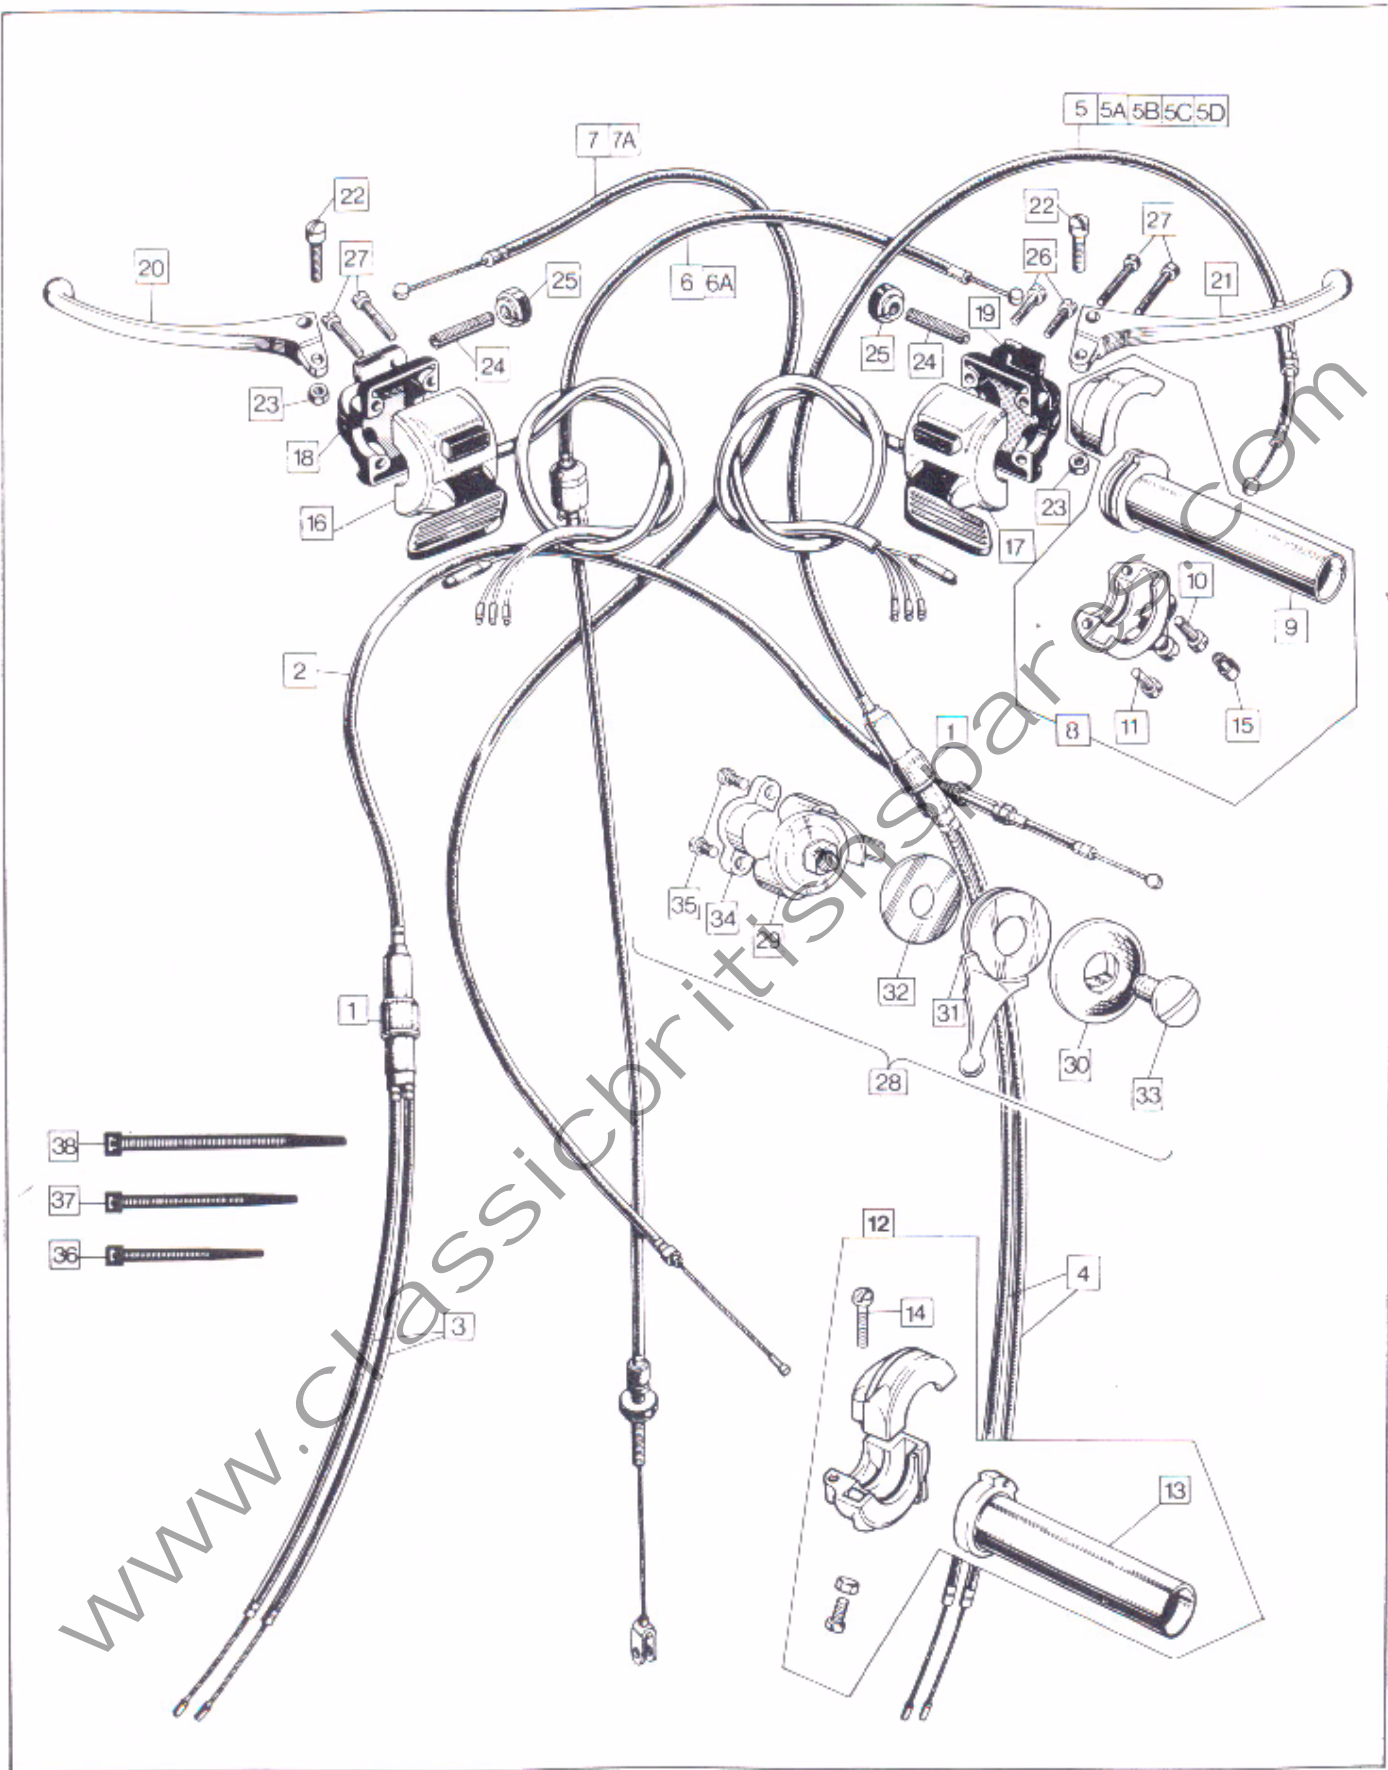

RIM AND HUB
ASSEMBLY

1

Rear Wheel

Rear Wheel **20**

Plate No.	Part No.	Description	Qty.	Bin No.	Price
1	062079	Rim and Hub Assembly, c/w Bearings, Seals, etc.	1
2	060289	Wheel Axle	1
3	060292	Wheel Axle Nut	1
4	060324	Axle Spacer	1
5	060627	Speedometer Gearbox	1
6	000010	Washer	1
7	060029	Nut	1
8	060314	Brake Cam	1
9	060325	Torque Stop Pin	1
10	060326	Torque Stop Pin Nut	1
11	060327	Bolt	2
12	060329	Cam Bearing Nut	1
13	060332	Cover Plate Assembled	1
Not Illus.	061583	Brake Plate complete with Brake Parts	1
14	060334	Cover Plate Outer Spacer	1
15	060701	Bearing Cam and Stay	1
16	060704	Lever Return Spring	1
17	063417	Brake Shoe c/w Lining	2
17A	060013	Brake Shoe Slipper	2
18	NM.14454	Plate	1
19	NM.14506	Washer	1
20	NM.19765	Lever	1
21	NM E5276	Washer	AR
22	NM E5832	Spring	2
23	062070	Left Hand Bearing Spacer	1
24	062074	Cush Drive Buffer (Thick)	3
25	062075	Cush Drive Buffer (Thin)	3
26	040100	Bearing	2
27	060317	Lockring	1
28	062063	Hub Shell	1
29	062069	Inner Bearing Spacer	1
30	062071	Felt Retaining Washer	2
31	NM.18234	Spacer	1
32	063012	Dished Washer	2
33	NM E6885	Seal	3
34	NM.13270	Spacer - Speedometer Gearbox	1
35	NM.19266	Washer, Spindle	2
36	NM.25100	Disc Screw	6
37	017060	Security Bolt	1
38	NM.18350	Rim WM2 - 19	1
39	NM.20063	Spoke	20
40	NM.20061	Spoke, Inner L.H.	10
40A	062527	Spoke, Inner R.H.	10
41	021693	Nipple	40
42	062082	Rear Hub Disc	1
43	062764	Brake Drum	1
44	062067	Dummy Axle	1
45	062072	Felt Retaining Washer	1
46	062889	Felt Seal	1
47	062090	Circlip	1
48	NM.17721	Bearing	1
49	064617	Balance Weight, 17 grammes	AR
50	064619	Balance Weight, 25 grammes	AR