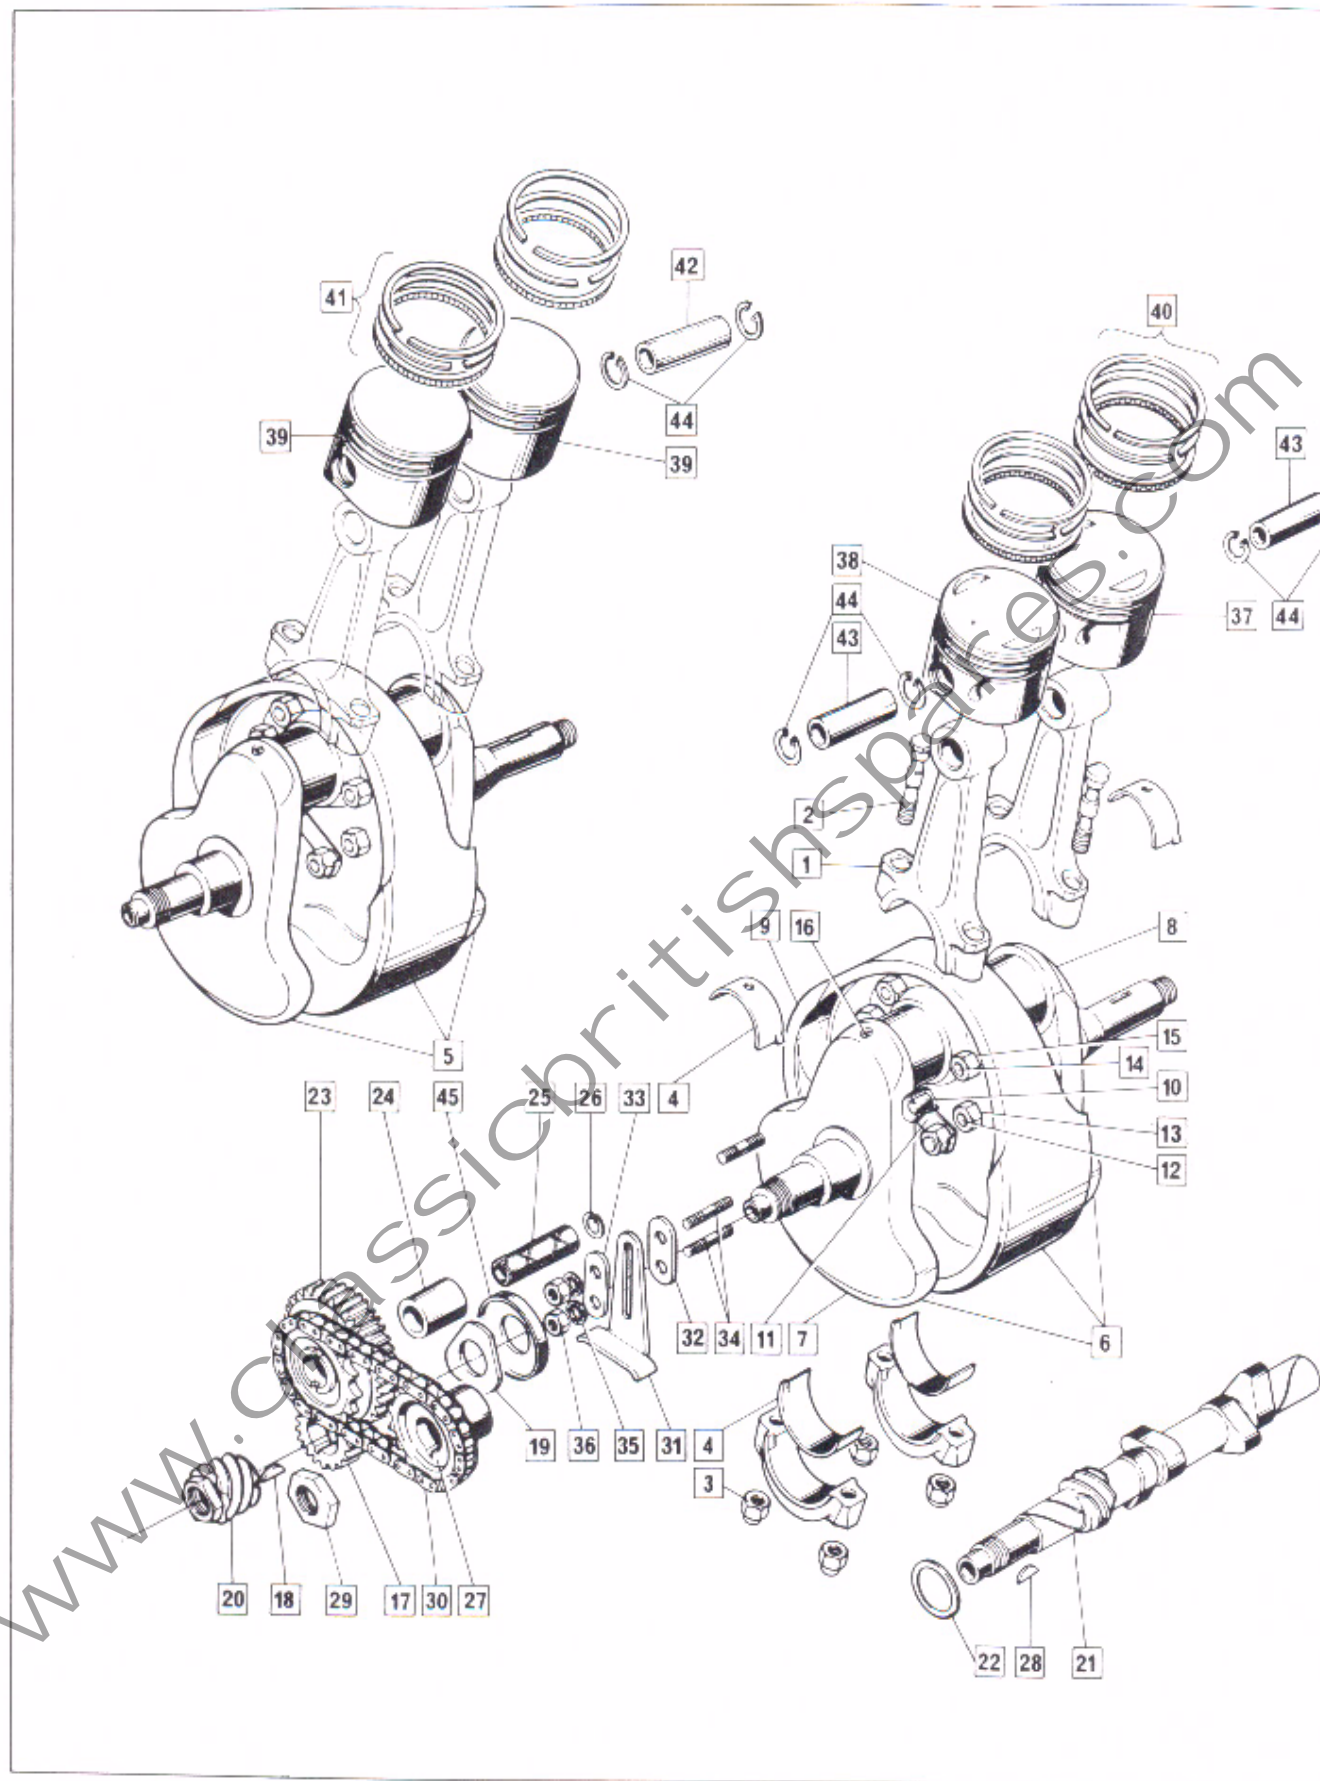

Engine: Crankshaft, Connecting Rods, Pistons, Camshaft, Timing Gear

Engine: Crankshaft, Connecting Rods, Pistons, Camshaft, Timing Gear

1

Plate No.	Part No.	Description	Qty.	Bin No.	Price
1	NM.25369	Connecting Rod with Cap	2	.....	.....
2	NM.23254	Connecting Rod Bolt	4	.....	.....
3	NM.23253	Connecting Rod Self Locking Nut	4	.....	.....
4	064285	*† Big End Shell Set, Std.	2	.....	.....
5	064254	Crankshaft Assembled, 850 Only	1	.....	.....
6	063106	Crankshaft Assembled, 750 Only	1	.....	.....
7	NM.23262	Crank-cheek T.S., 750 Only	1	.....	.....
8	060542	Crank-cheek D.S., 750 Only	1	.....	.....
9	060731	Flywheel, 750 Only	1	.....	.....
10	NMT2105	Dowel	1	.....	.....
11	NM.2032	Nut Retaining Plate	2	.....	.....
12	064184	Crankshaft Stud	4	.....	.....
13	064160	Crankshaft Stud Nut	8	.....	.....
14	064185	Crankshaft Stud	2	.....	.....
15	064189	Crankshaft Stud Nut	4	.....	.....
16	NME4591	Crankshaft Oilway Screw	1	.....	.....
17	NMT2035	Timing Pinion	1	.....	.....
18	000572	Timing Pinion Key	1	.....	.....
19	NMT.2007	Timing Pinion Back Plate	1	.....	.....
20	NM.24732	Timing Pinion Nut (oil pump worm)	1	.....	.....
21	061084	Camshaft	1	.....	.....
22	061086	Camshaft Thrust Washer	2	.....	.....
23	061077	Intermediate Gear c/w Bush	1	.....	.....
24	061079	Intermediate Gear Bush	1	.....	.....
25	061078	Intermediate Gear Shaft	1	.....	.....
26	NM.17823	Intermediate Gear Shaft Circlip	1	.....	.....
27	061080	Camshaft Sprocket	1	.....	.....
28	000572	Camshaft Sprocket Key	1	.....	.....
29	NM.20732	Camshaft Sprocket Nut	1	.....	.....
30	NM.17806	Camshaft Chain	1	.....	.....
31	061094	Tensioner Slipper	1	.....	.....
32	NMT2218	Tensioner Backing Plate, Thin	1	.....	.....
33	NMT2218A	Tensioner Backing Plate, Thick	1	.....	.....
34	062665	Tensioner Stud	2	.....	.....
35	NM.18202	Tensioner Stud Washer	2	.....	.....
36	062692	Tensioner Stud Nut	2	.....	.....
37	063348	* Piston complete L.H., 750 Only	1	.....	.....
38	063349	* Piston complete R.H., 750 Only	1	.....	.....
39	063838	* Piston complete, 850 Only	2	.....	.....
40	R25830	* Piston Ring Set, Std., 750 Only	2	.....	.....
41	R26640K	*† Piston Ring Set, Std., 850 Only	2	.....	.....
42	063842	Wrist Pin, 850 Only	2	.....	.....
43	060955	Wrist Pin, 750 Only	2	.....	.....
44	NM.23276	Circlip	2	.....	.....
45	NMT2008	Sealing Washer, timing side bearing	1	.....	.....

*For oversizes/undersizes. Refer preface

†Available only in sets. Refer preface