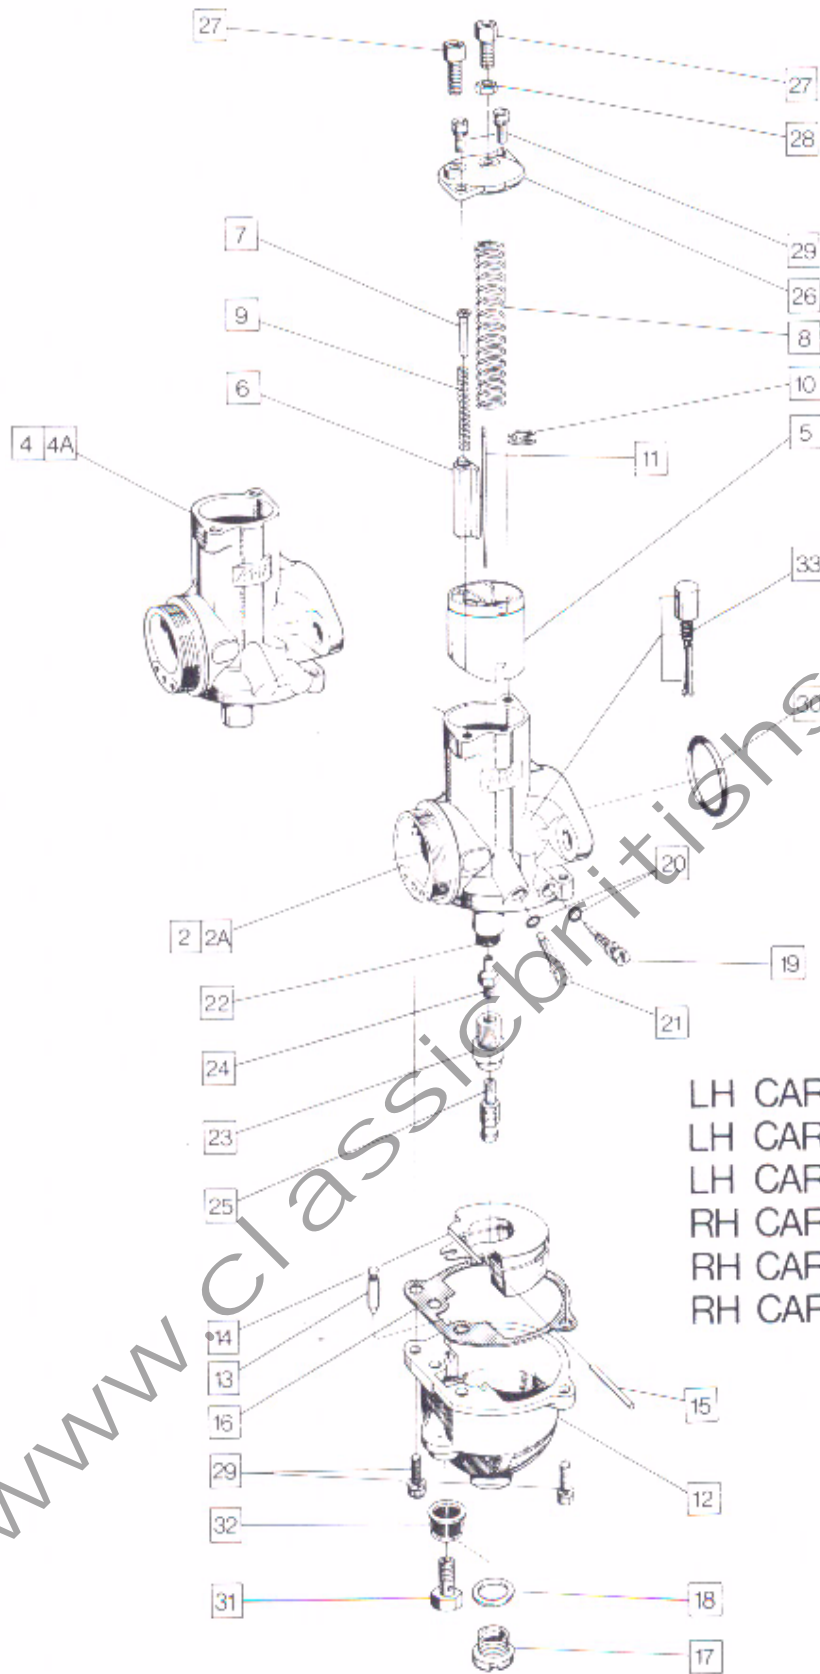

CLUTCH COMPLETE 40

Chaincases, Chains, Sprockets, Clutch, Alternator

Chaincases, Chains, Sprockets, Clutch, Alternator

10

Plate No.	Part No.	Description	Qty.	Bin No.	Price
1	060374	Chaincase Inner Half c/w Dowels	1
2	060769	Chaincase Oil Seal Disc	2
3	024145	Chaincase Dowel	2
4	012443	Chaincase Felt Seal	1
5	060711	Chaincase to Crankcase Gasket	1
6	062669	Chaincase Fixing Bolt	3
7	060395	Chaincase Fixing Bolt Washer	3
8	060376	Chaincase Centre Stud	1
9	000010	Chaincase Centre Stud Washer	2
10	060397	Chaincase Centre Stud Nut	1
11	060399	Chaincase Centre Stud Shim	AR
12	060386	Stator Stud	3
13	060377	Stator Stud Spacer	3
14	000011	Stator Stud Washer	3
15	060700	Stator Stud Nut	3
16	062585	Chaincase Outer Half with Timing Plate	1
17	060763	Ignition Indicator Plate	1
18	060663	Hammer Drive Screw	2
19	060388	Chain Inspection Cap	2
20	062581	Chain Inspection Cap 'O' Ring	2
21	060659	Timing Inspection Cap	1
22	062580	Timing Inspection Cap 'O' Ring	1
23	060398	Chaincase Band Rubber	1
24	060367	Chaincase Attachment Nut	1
25	060368	Chaincase Attachment Nut Washer	1
26	060383	Engine Sprocket	1
27	NME3682	Engine Sprocket Key	1
28	54212006	Rotor	1
29	47205A	Stator	1
30	060903	Alternator Grommet	1
31	060402	Rotor Spacer	1
32	060665	Rotor Shim .010"	AR
33	060664	Rotor Shim .036"	AR
34	NM.20948	Rotor Key	1
35	NM.24948	Rotor Washer	1
36	060387	Rotor Nut	1
37	060366	Front Chain (Primary)	1
38	062582	Chaincase Oil Level Plug	1
39	062583	Chaincase Oil Level 'O' Ring	1
40	064644	Clutch Complete (includes items 41-46, 49-52 inclusive)	1
41	062482	Clutch Sprocket c/w Backplate	1
42	063741	Clutch Friction Plate, Sintered Bronze	5
43	060746	Clutch Plain Plate	4
44	063768	Clutch Pressure Plate	1
45	063979	Clutch Centre	1
46	060770	Clutch Spring Plate with Centre	1
47	061179	Clutch Adjuster	1
48	060005	Clutch Adjuster Nut	1
49	060750	Clutch Bearing	1
50	060753	Clutch Bearing Inner Circlip	1
51	060754	Clutch Bearing Outer Circlip	1
52	060751	Clutch Spring Circlip	1
53	060752	Clutch Location Circlip	1
54	060747	Clutch Location Spacer	1
55	060894	Clutch Location Shim .036"	AR
56	060895	Clutch Location Shim .048"	AR
57	040373	Clutch Fixing Nut	1
58	063447	Clutch Fixing Nut Washer	1
59	017376	Rear Chain, 98 Links (for 19 tooth sprocket)	1
59A	064025	Rear Chain, 99 Links (for 21 tooth sprocket)	1
60	063459	Tab Washer	1