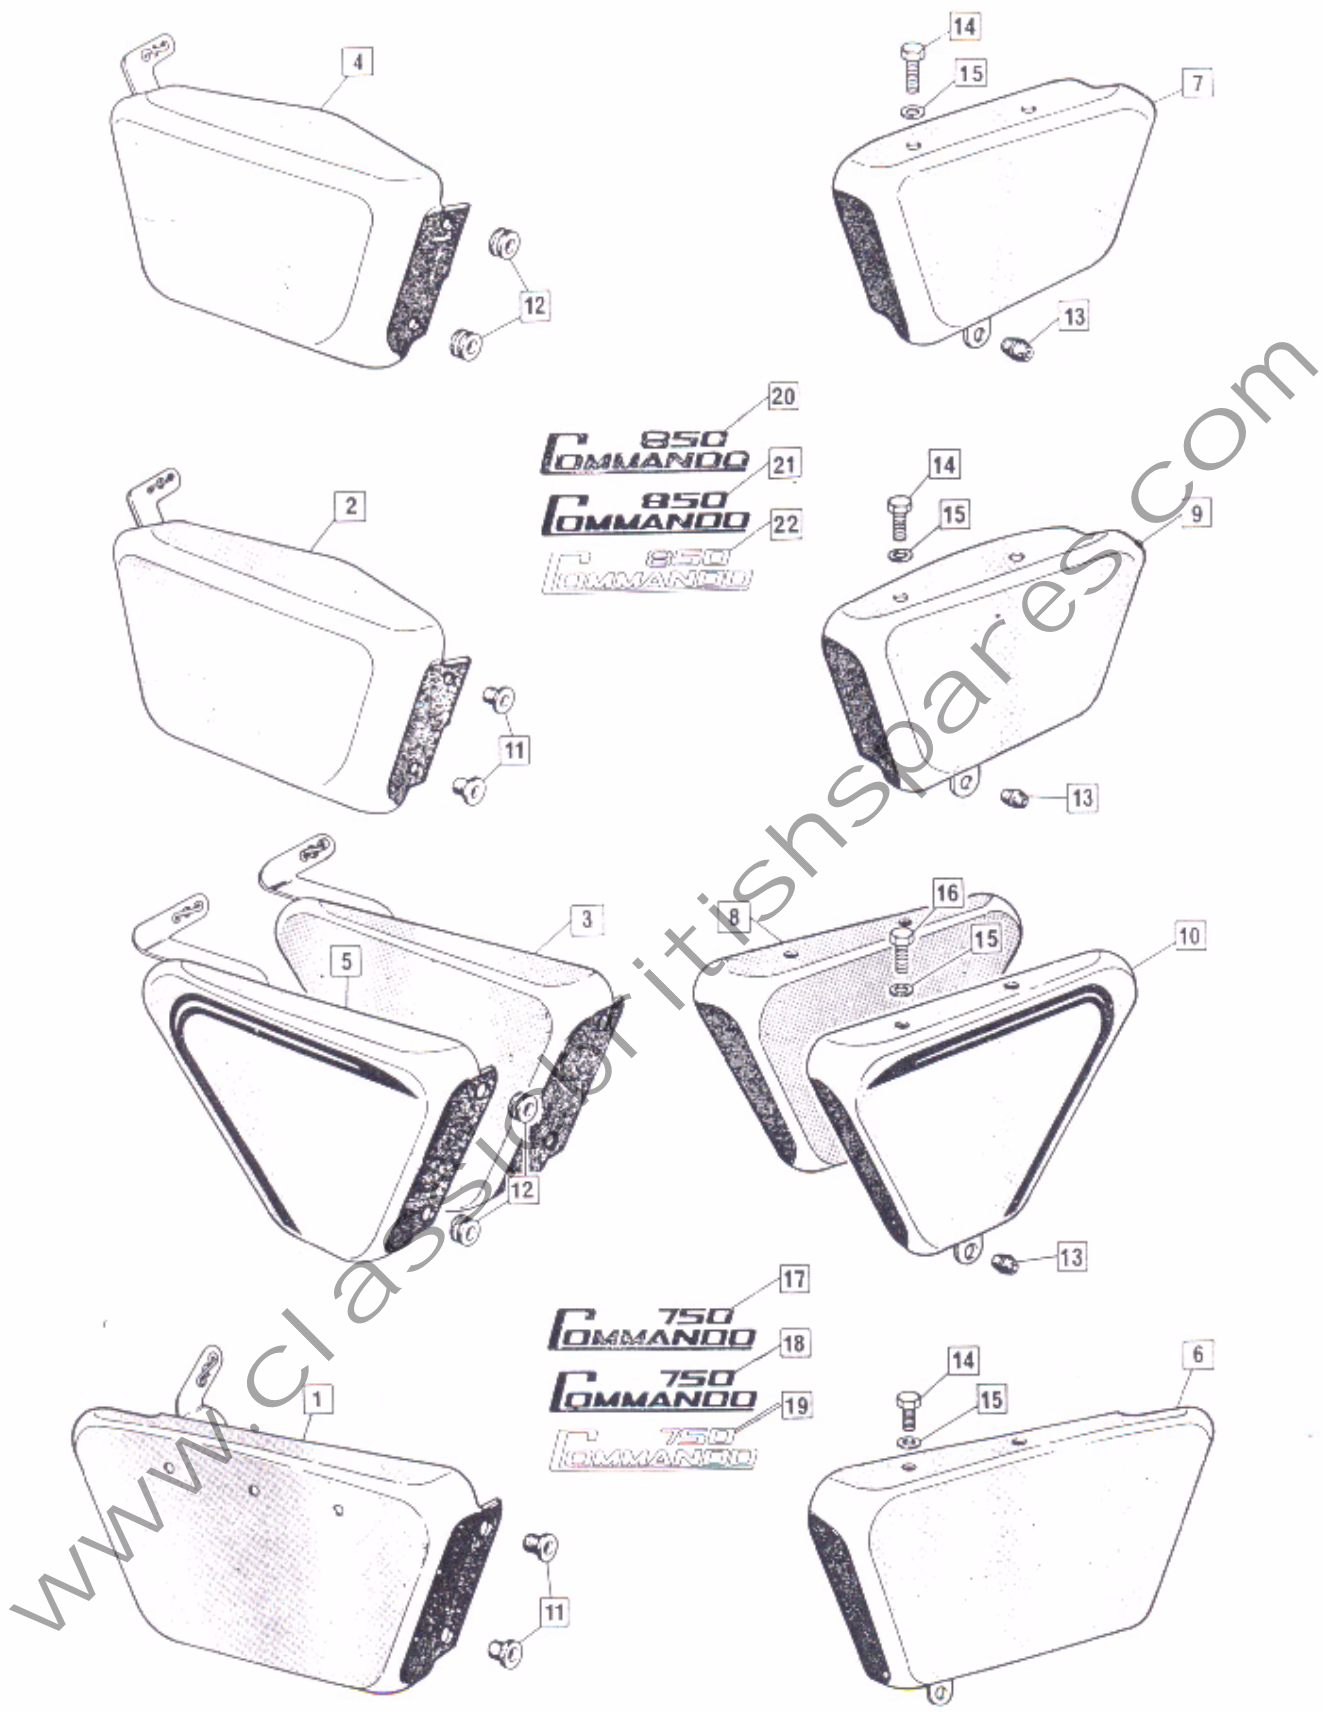

750 Exhausts, Mufflers, Mutes, Passenger Footpegs

GROUP
24

Plate No.	Part No.	Description	Qty.	Bin No.	Price
		EXHAUST SYSTEM – FASTBACK L.R. ROADSTER, HI-RIDER			
1	063375	Exhaust Pipe L.H. 750	1	.....	.....
2	063376	Exhaust Pipe R.H. 750	1	.....	.....
3	061720	Stay, Muffler	2	.....	.....
		EXHAUST SYSTEM COMMON PARTS			
4	0700106	Bolt U.N.	2	.....	.....
5	060029	Nut	4	.....	.....
6	060618	Bolt	2	.....	.....
7	061722	Footpeg Support Gusset	2	.....	.....
8	061978	Muffler	2	.....	.....
9	061328	Clip	2	.....	.....
10	063988	Exhaust Lockring	2	.....	.....
11	063995	Washer (Corrugated)	2	.....	.....
12	062412	Tab Washer	2	.....	.....
13	NM18202	Washer	2	.....	.....
14	060348	Nut	6	.....	.....
15	000011	Washer	8	.....	.....
16	061721	Muffler Bracket	2	.....	.....
17	060622	Mounting Rubber	4	.....	.....
18	060863	Bolt	4	.....	.....
19	000010	Washer	10	.....	.....
20	060471	Mounting Plate Spacer	2	.....	.....
21	060779	Stud	4 (Not Interpol)	.....	.....
		EXHAUST SYSTEM – INTERPOL AND INTERSTATE			
		All parts as for Fastback except for items below			
22	063130	Muffler	2	.....	.....
23	063299	Exhaust Pipe L.H. 750	1	.....	.....
24	063240	Exhaust Pipe R.H. 750	1	.....	.....
25	063132	Muffler Bracket	2	.....	.....
26	22688/3	Muffler Bolt	4	.....	.....
27	063131	Muffler Bracket	2	.....	.....
28	063579	Muffler Bracket R.H.	1	.....	.....
		PASSENGER FOOTPEGS			
29	062006	Passenger Footpeg complete	2	.....	.....
30	0700267	Nut	1	.....	.....
31	042569	Rubber	1	.....	.....
32	060487	Lug	1	.....	.....
33	060616	Footpeg	1	.....	.....
34	061798	Bolt	1	.....	.....
		EXHAUST SYSTEM – MUTE			
35	061984	Muffler Mute	2	.....	.....
36	061987	Screw	2	.....	.....

www.classicbritishspares.com

Side Covers, Accessory Covers