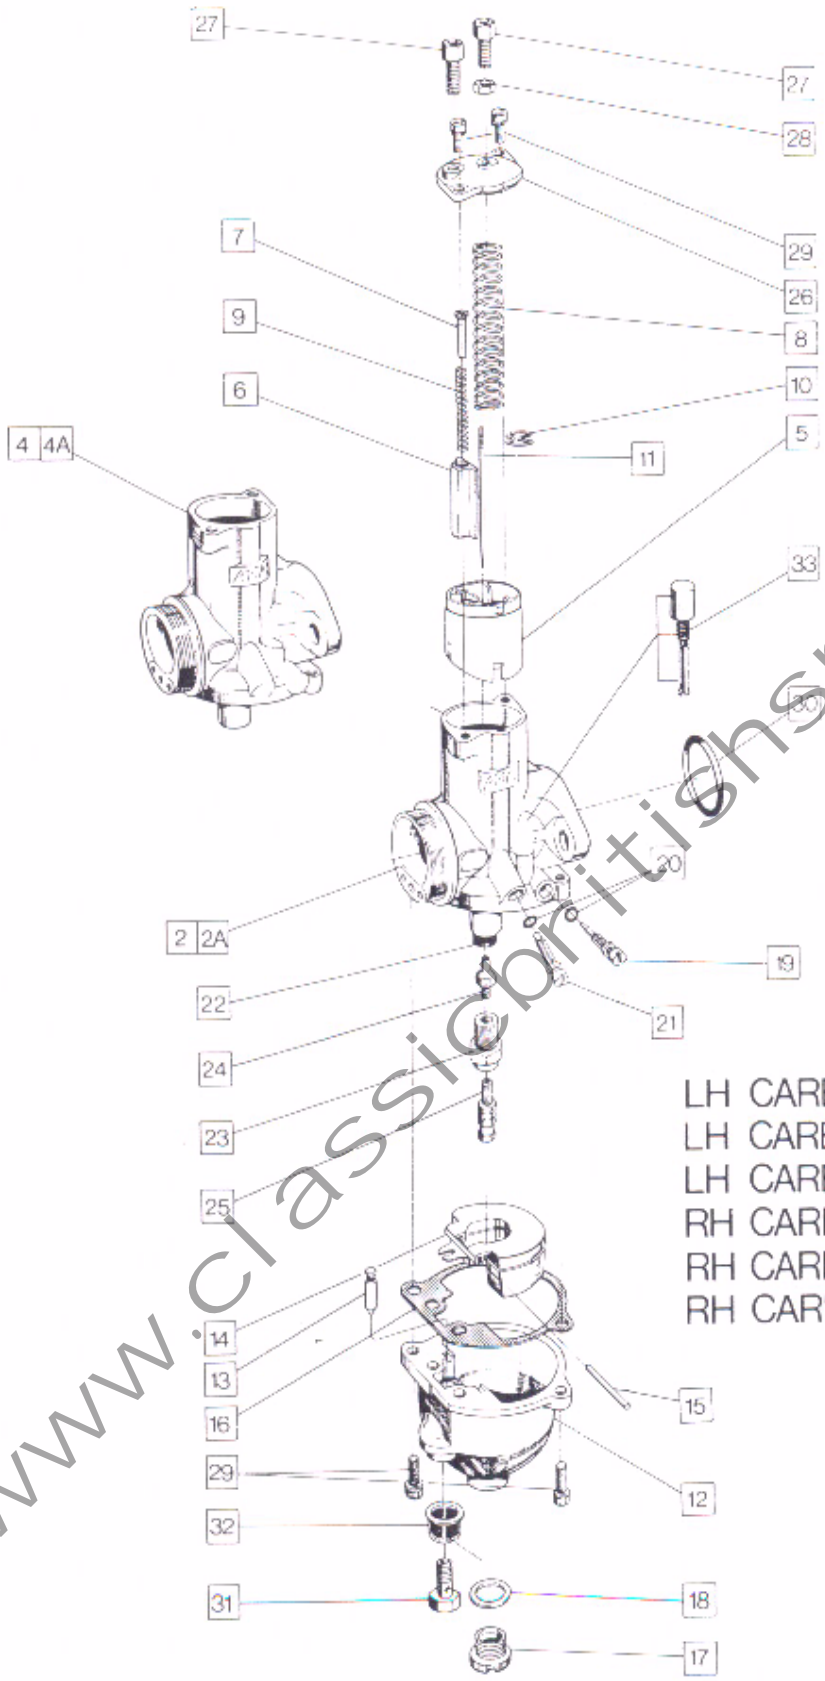

CLUTCH COMPLETE 40

Chaincases, Chains, Sprockets, Clutch, Alternator

Chaincases, Chains, Sprockets, Clutch, Alternator

10

Plate No.	Part No.	Description	Qty.	Bin No.	Price
1	060374	Chaincase Inner Half c/w Dowels	1
2	060769	Chaincase Oil Seal Disc	2
3	024145	Chaincase Dowel	2
4	012443	Chaincase Felt Seal	1
5	060711	Chaincase to Crankcase Gasket	1
6	062669	Chaincase Fixing Bolt	3
7	060395	Chaincase Fixing Bolt Washer	3
8	060376	Chaincase Centre Stud	1
9	000010	Chaincase Centre Stud Washer	2
10	060397	Chaincase Centre Stud Nut	1
11	060399	Chaincase Centre Stud Shim	AR
12	060386	Stator Stud	3
13	060377	Stator Stud Spacer	3
14	000011	Stator Stud Washer	3
15	060700	Stator Stud Nut	3
16	062585	Chaincase Outer Half with Timing Plate	1
17	060763	Ignition Indicator Plate	1
18	060663	Hammer Drive Screw	2
19	060388	Chain Inspection Cap	2
20	062581	Chain Inspection Cap 'O' Ring	2
21	060659	Timing Inspection Cap	1
22	062580	Timing Inspection Cap 'O' Ring	1
23	060398	Chaincase Band Rubber	1
24	060367	Chaincase Attachment Nut	1
25	060368	Chaincase Attachment Nut Washer	1
26	060383	Engine Sprocket	1
27	NME3682	Engine Sprocket Key	1
28	54212006	Rotor	1
29	47205A	Stator	1
30	060903	Alternator Grommet	1
31	060402	Rotor Spacer	1
32	060665	Rotor Shim -010"	AR
33	060664	Rotor Shim -036"	AR
34	NM20948	Rotor Key	1
35	NM24948	Rotor Washer	1
36	060387	Rotor Nut	1
37	060366	Front Chain (Primary)	1
38	062582	Chaincase Oil Level Plug	1
39	062583	Chaincase Oil Level 'O' Ring	1
40	064644	Clutch Complete (includes items 41-46, 49-52 inclusive)	1
41	062482	Clutch Sprocket c/w Backplate	1
42	063741	Clutch Friction Plate, Sintered Bronze	5
43	060746	Clutch Plain Plate	4
44	063768	Clutch Pressure Plate	1
45	063979	Clutch Centre	1
46	060770	Clutch Spring Plate with Centre	1
47	061479	Clutch Adjuster	1
48	060005	Clutch Adjuster Nut	1
49	060750	Clutch Bearing	1
50	060753	Clutch Bearing Inner Circlip	1
51	060754	Clutch Bearing Outer Circlip	1
52	060751	Clutch Spring Circlip	1
53	060752	Clutch Location Circlip	1
54	060747	Clutch Location Spacer	1
55	060894	Clutch Location Shim -036"	AR
56	060895	Clutch Location Shim -048"	AR
57	040373	Clutch Fixing Nut	1
58	063447	Clutch Fixing Nut Washer	1
59	017376	Rear Chain, 98 Links (for 19 tooth sprocket)	1
59A	064025	Rear Chain, 99 Links (for 21 tooth sprocket)	1
59B	065441	Rear Chain, 100 links (for 22 tooth sprocket)	1	MK2A
60	063459	Tab Washer	1