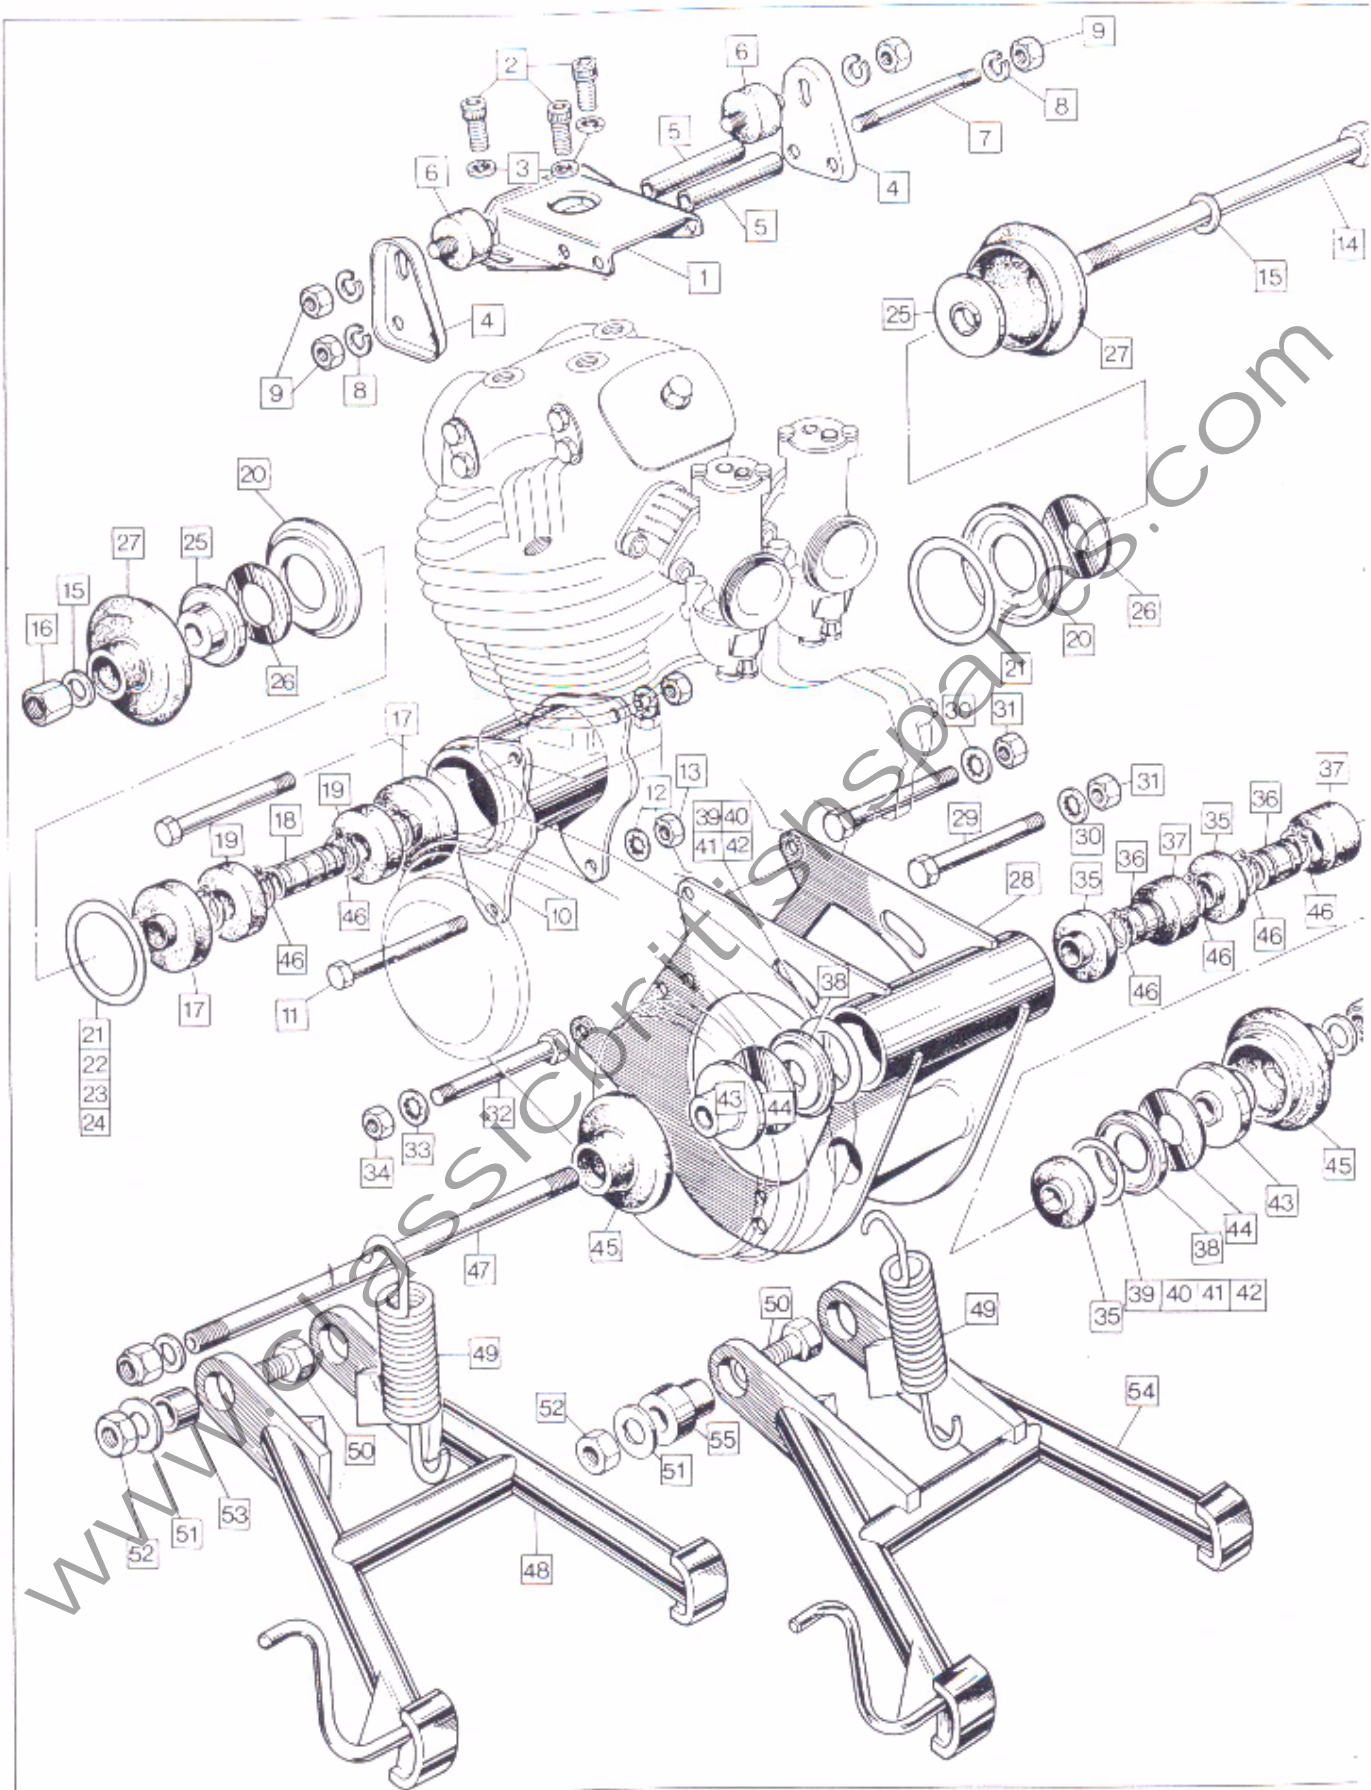

Engine Mountings, Head Steady, Centre Stand

Engine Mountings, Head Steady, Centre Stand **13**

Plate No.	Part No.	Description	Qty.	Bin No.	Price
1	065459	Engine Steady	1	.....	.....
2	NM.19437	Engine Steady to Head Screw	3	.....	.....
3	014117	Engine Steady Screw Washer	3	.....	.....
4	061128	Engine Steady Side Plate	2	.....	.....
5	060490	Engine Steady Spacer	2	.....	.....
6	060622	Engine Steady Rubber Mounting	2	.....	.....
7	060493	Engine Steady Stud	2	.....	.....
8	000192	Engine Steady Stud Washer	6	.....	.....
9	060348	Engine Steady Stud Nut	6	.....	.....
10	061410	Front Engine Mounting	1	.....	.....
11	063213	Front Engine Plate Bolt	2	.....	.....
12	30755	Front Engine Plate Washer	4	.....	.....
13	063245	Engine Front Plate Nut	2	.....	.....
14	060423	Front Engine Plate Bolt to Frame	1	.....	.....
15	000008	Front Engine Plate Bolt Washer	2	.....	.....
16	063598	Front Engine Plate Bolt Nut	1	.....	.....
17	061226	Front Engine Mounting Bush	2	.....	.....
18	063960	Front Engine Mounting Spacer	1	.....	.....
19	061278	Front Engine Mounting Buffer	2	.....	.....
20	060684	Front Engine Mounting Tube Cap	2	.....	.....
21	060686	Front Engine Mounting Shim .005"	AR	.....	.....
22	060687	Front Engine Mounting Shim .010"	AR	.....	.....
23	060688	Front Engine Mounting Shim .020"	AR	.....	.....
24	060689	Front Engine Mounting Shim .030"	AR	.....	.....
25	060422	Front Engine Mounting Collar	2	.....	.....
26	063556	Front Engine Mounting Washer (PTFE.)	2	.....	.....
27	063718	Front Engine Mounting Gaiter	2	.....	.....
28	064060	Rear Engine Mounting	1	.....	.....
29	063212	Rear Engine Plate Bolt	2	.....	.....
30	000010	Rear Engine Plate Washer	4	.....	.....
31	063024	Rear Engine Plate Nut	2	.....	.....
32	063211	Rear Engine Plate Bolt Bottom	1	.....	.....
33	30859	Rear Engine Plate Washer	2	.....	.....
34	063246	Rear Engine Plate Nut	1	.....	.....
35	061227	Rear Engine Mounting Rubber	3	.....	.....
36	063928	Rear Engine Mounting Spacer	2	.....	.....
37	061280	Rear Engine Mounting Buffer	2	.....	.....
38	060685	Rear Engine Mounting Tube Cap	2	.....	.....
39	060775	Rear Engine Mounting Shim .005"	AR	.....	.....
40	060776	Rear Engine Mounting Shim .010"	AR	.....	.....
41	060777	Rear Engine Mounting Shim .020"	AR	.....	.....
42	060778	Rear Engine Mounting Shim .030"	AR	.....	.....
43	060436	Rear Engine Mounting Collar	2	.....	.....
44	063556	Rear Engine Mounting Washer (PTFE.)	2	.....	.....
45	063719	Rear Engine Mounting Gaiter	2	.....	.....
46	063927	Circlip for Isolastic Buffers	8	.....	.....
47	062442	Rear Engine Mounting Stud	1	.....	.....
48	064643	Centre Stand Spring	1	.....	.....
50	062040	Centre Stand Bolt	2	.....	.....
51	000009	Centre Stand Washer	2	.....	.....
52	061702	Centre Stand Nut	2	.....	.....
54	064031	Centre Stand	1	.....	.....
55	064057	Centre Stand Spacer	2	.....	.....
	064874	Kit to fit more robust 850 centre stand to 1971-73 750's (Centre stand included)	1	.....	.....