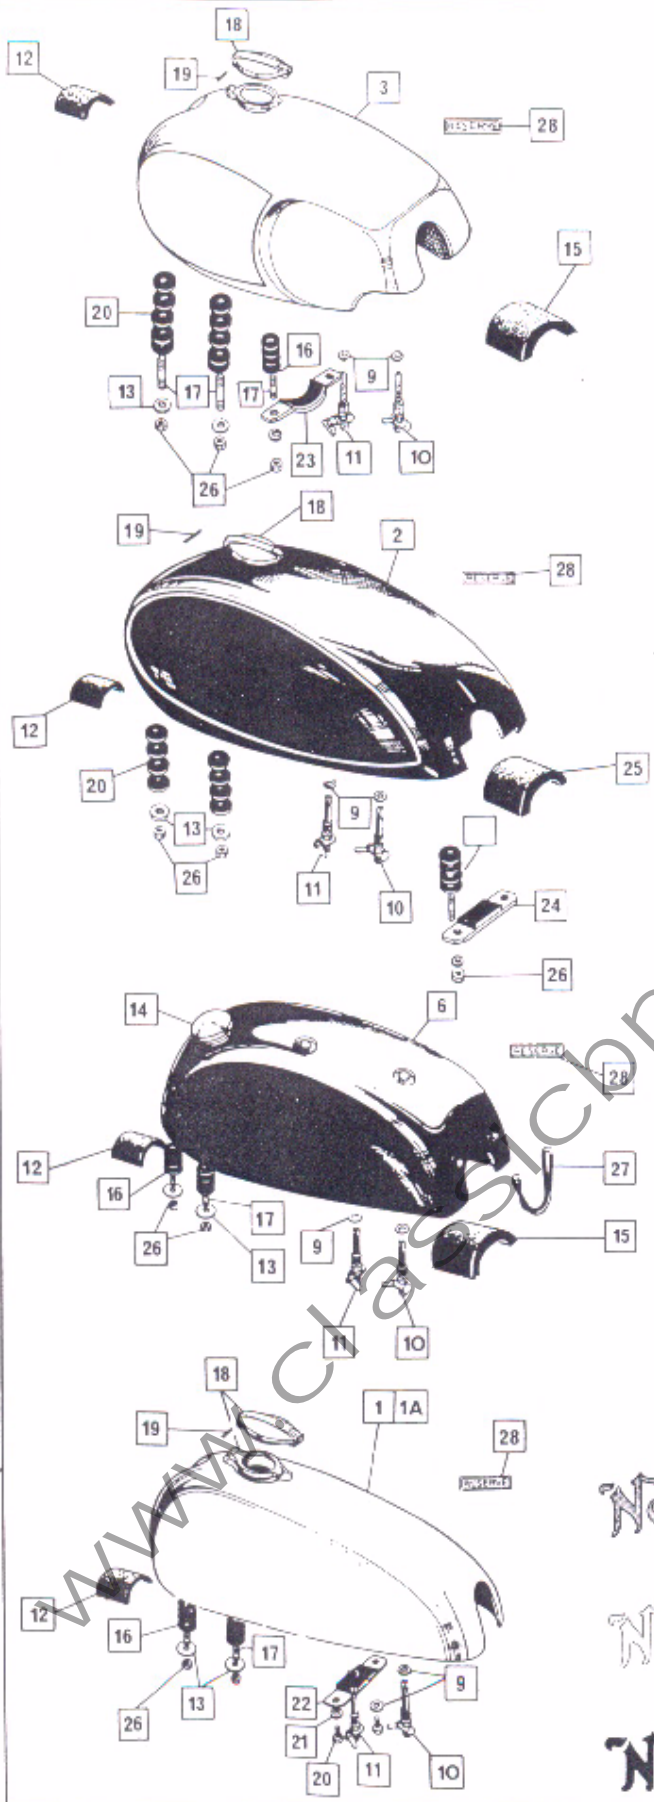

Rear Fender, Tail Light and Tail Section

27

Plate No.	Part No.	Description	Qty.	Bin No.	Price
REAR FENDER					
1	064047	Rear Fender	1	.....	.....
2	064062	Decal "Made in England"	1	.....	.....
3	062169	Fender Bracket	1	.....	.....
4	22403	Bolt	1	.....	.....
5	060652	Bolt	2	.....	.....
6	000012	Washer	4	.....	.....
7	000011	Washer	2	.....	.....
8	060029	Nut	2	.....	.....
9	060348	Nut	1	.....	.....
10	062240	Nut	2	.....	.....
11	062170	Spacer	2	.....	.....
REAR LIGHT AND FITTINGS					
12	060651	Nut	1	.....	.....
13	063733	Beading	1	.....	.....
14	063921	Pillar Nut	2	.....	.....
15	000039	Washer	3	.....	.....
16	22401	Lockwasher	3	.....	.....
17	060946	Screw	3	.....	.....
18	063926	Special Screw	1	.....	.....
19	000011	Washer	3	.....	.....
20	063731	Fairing	1	.....	.....
21	060348	Nut	1	.....	.....
22	061121	Clip Bracket	1	.....	.....
23	064220	Rubber	1	.....	.....
24	060359	Bolt	1	.....	.....
25	063727	Support Bracket	1	.....	.....
26	060327	Bolt	2	.....	.....
27	000012	Washer	2	.....	.....
28	064152	Grommet	2	.....	.....
29	063724	Mounting	1	.....	.....
30	064016	Spacer	1	.....	.....
31	062828	Cable Tie	1	.....	.....
32	56513	*Rear Lamp Assembly L917	1	.....	.....
33	54584930	Lens	1	.....	.....
33A	54585314	Lens - Germany/Italy	1	.....	.....
34	NA	Lens Screw	2	.....	.....
35	380	Bulb, Lucas 380 12 v 5/21 w	.....	.....	.....
*For Italy and Germany use lamp 063737					
-	065092	Mudflap (Interstate & MK2 Roadster)	1	.....	.....
-	065046	Mudflap Backing Strip	1	.....	.....

Norton
Norton
Norton

Fuel Tanks