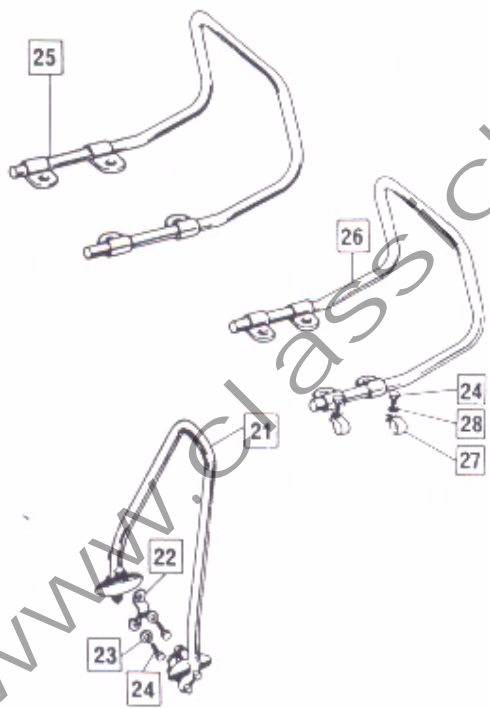

Front Fender, Number Plate and Seats

Front Fender, Number Plate and Seats **26**

Plate No.	Part No.	Description	Qty.	Bin No.	Price
FRONT FENDER – INTERSTATE ROADSTER, HI-RIDER, BLACK INTERPOL					
1	063175	Front Fender, Stainless Steel	1
2	062323/3	Fender Stay	2
FRONT FENDER – WHITE INTERPOL					
1A	062328/13	Front Fender, painted	1
2A	062323/13	Fender Stay	2
FENDER FITTINGS – COMMON TO ALL MODELS					
3	000039	Plain Washer	8
4	000190	Serrated Washer	4
5	065222	Bolt	4
6	060678	Nut	4
7	060357	Bolt	4
8	000011	Plain Washer	4
FRONT NUMBER PLATE (For certain markets as required)					
9	011835	Number Plate	1
10	011836	Stanchion	2
11	NM.18755	Bead	1
12	NMT2221	Washer	2
13	000861	Screw	2
14	000012	Washer	2
15	000005	Nut	1
SEATS					
16	065234	Seat – Roadster	1
17	061770	Seat – Interpol	1
18	063859	Seat – Hi-Rider	1
19	065382	Seat Interstate	1
20	NM.21852	Seat Buffer	AR
GRAB RAILS					
21	064088	Grab Rail Hi-Rider	1
22	062379	Clip Hi-Rider Only	2
23	NM.25592	Washer	4
24	0700117	Bolt	4
25	063632	Grab Rail – Interstate	1
26	063819	Grab Rail – Roadster	1
27	063641	Clip, Interstate/Roadster	4
28	30858	Washer	4
–	065225	Mudflap (Interstate & MK2A Roadster)	1
–	065226	Mudflap Backing Strip (... ..)	1