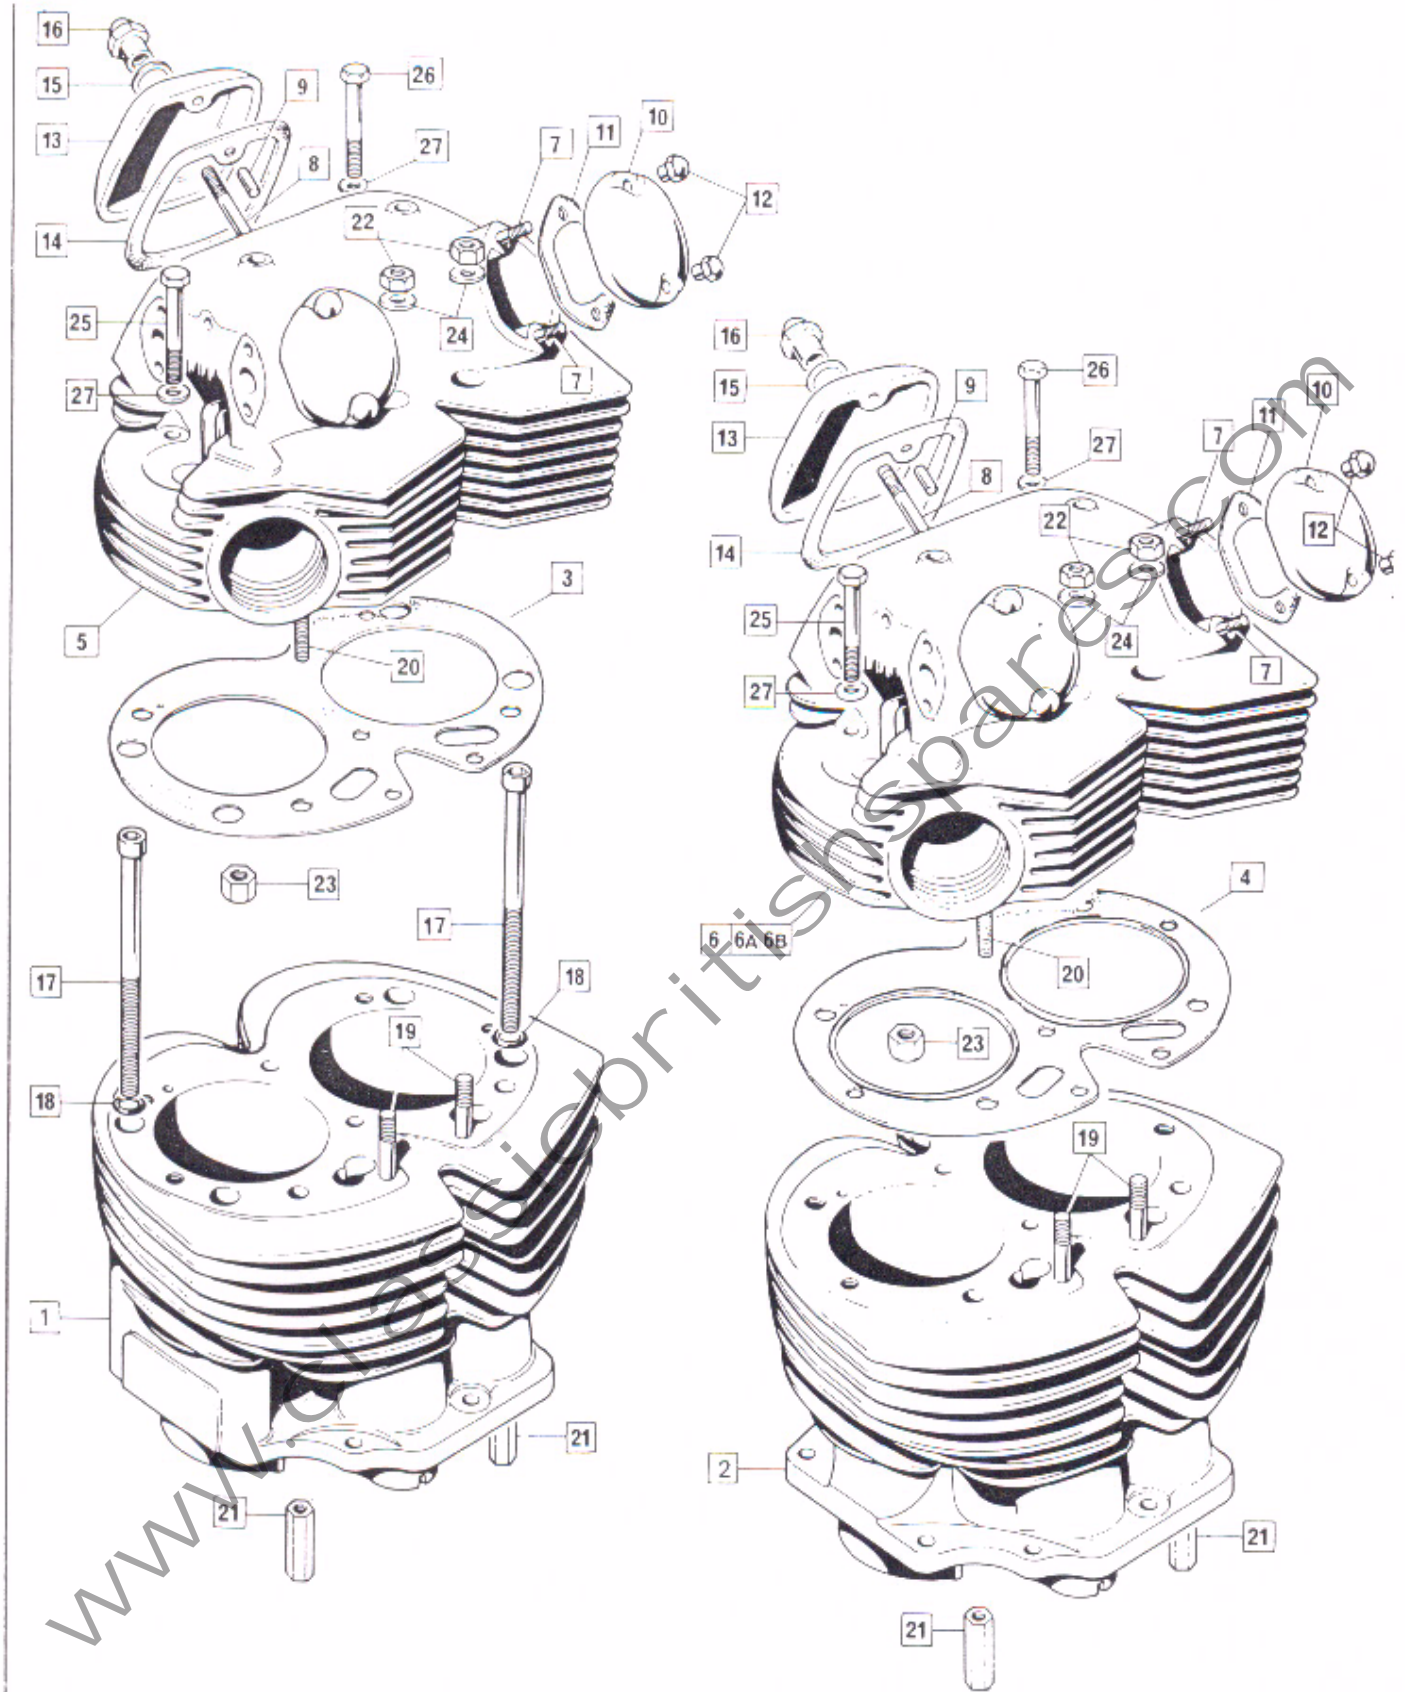

Engine: Cylinder, Cylinder Head
750 and 850

Engine: Cylinder, Cylinder Head

Plate No.	Part No.	Description	Qty.	Bin No.	Price
1	065074	Cylinder	1	.....	.....
3	065051	Cylinder Head Gasket (eyeletted)	1	.....	.....
5	065507	Cylinder Head	1	.....	.....
7	NMT2252	Rocker Cover Stud – Front	4	.....	.....
8	NM18033	Rocker Cover Stud – Rear	1	.....	.....
9	000579	Rocker Cover Dowel	1	.....	.....
10	NM18093A	Rocker Cover Front	2	.....	.....
11	NMT2088	Rocker Cover Gasket – Front	2	.....	.....
12	NMT2085	Rocker Cover Nut – Front	4	.....	.....
13	NM18094A	Rocker Cover Rear	1	.....	.....
14	NMT2084	Rocker Cover Gasket – Rear	1	.....	.....
15	NMT2082	Rocker Cover Stud Washer	1	.....	.....
16	NMT2162	Rocker Cover Stud Nut – Rear	1	.....	.....
17	063085	Cylinder Through-Bolt	4	.....	.....
18	064147	Washer	4	.....	.....
19	NMT2161	Cylinder Head/Barrel Stud	2	.....	.....
20	NM24389	Cylinder Head/Barrel Stud	3	.....	.....
21	063192	Cylinder Head/Barrel Stud Nut	2	.....	.....
22	NMT2017	Cylinder Head/Barrel Stud Nut	2	.....	.....
23	NM24250	Cylinder Head/Barrel Stud Nut	1	.....	.....
24	000011	Cylinder Head/Barrel Stud Washer	2	.....	.....
25	060401	Cylinder Head/Barrel Bolt	4	.....	.....
26	NM25313	Cylinder Head/Barrel Bolt Short	1	.....	.....
27	016213	Cylinder Head/Barrel Bolt Washer	5	.....	.....

www.classicbritishspares.com