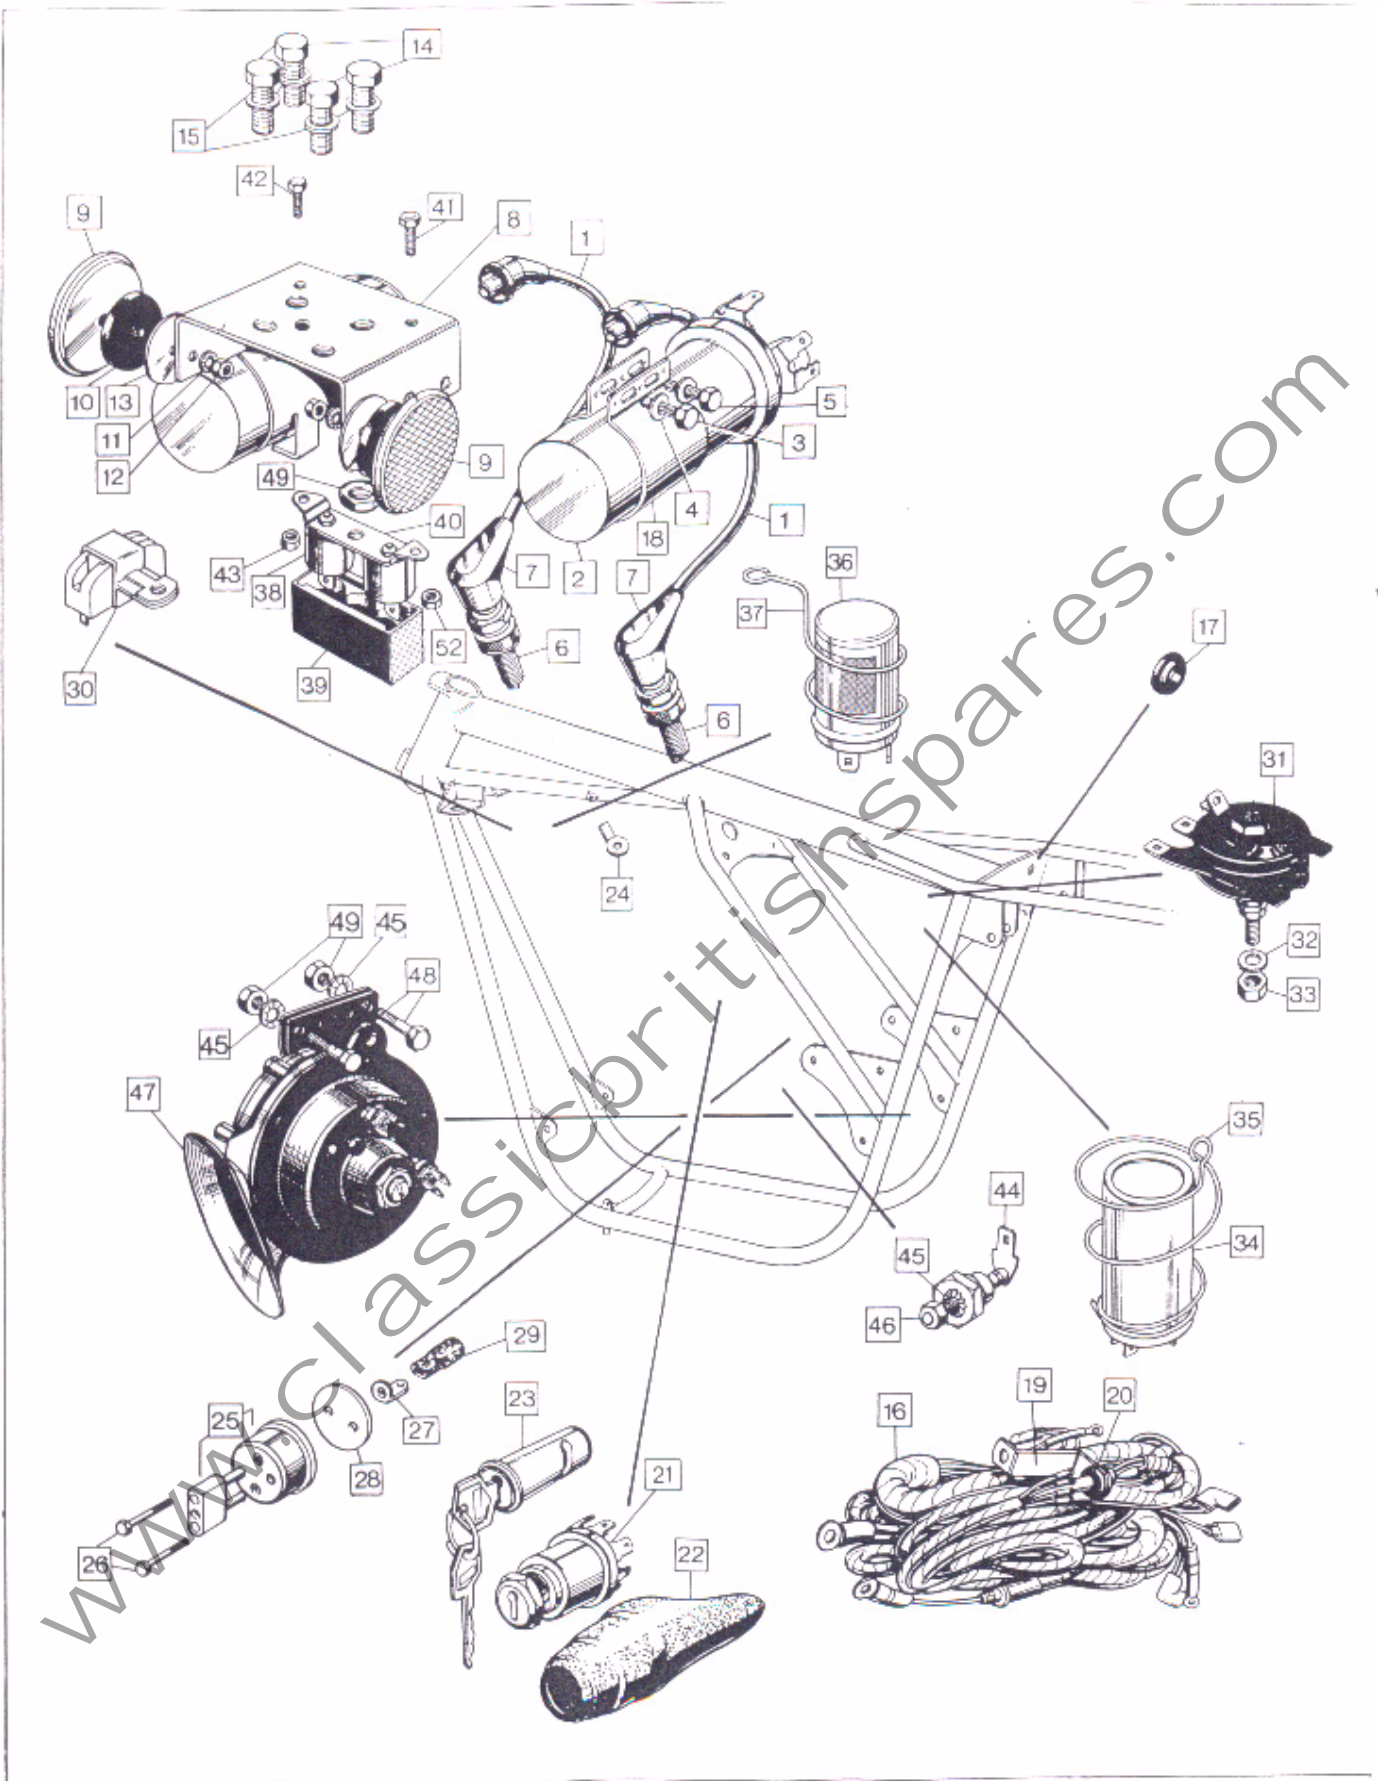

Norton
 Norton
 Norton

Fuel Tanks

Plate No.	Part No.	Description	Qty.	Bin No.	Price
HI-RIDER FUEL TANKS					
1	062370/5	Hi-Rider, Tangerine, no trim	1
1	062371/092	Hi-Rider, Black, double line trim	1
ROADSTER FUEL TANKS					
3	062701/022	Roadster, Fireflake Golden Bronze, double line trim	1
3	062701/042	Roadster, Fireflake Royal Blue double line trim	1
3	062701/092	Roadster, Black, double line trim	1
3	062701/152	Roadster, Candy Apple Red, double line trim	1
1	062701/163	Roadster, Dayglow White, blue stripes	1
INTERSTATE FUEL TANKS					
8	065364/092	Interstate, Black, double line trim	1
8	065364/142	Interstate, Blue, double line trim	1
8	065364/152	Interstate, Candy Apple Red, double line trim	1
INTERPOL FUEL TANKS					
5	061764/13	Interpol Tank (with radio recess), White	1
5	061764/09	Interpol Tank (with radio recess), Black	1
6	062224/13	Interpol Tank (with top pommels), White	1
6	062224/09	Interpol Tank (with top pommels), Black	1
Interpol Tanks available in other colours to special order					
FUEL TANK FITTINGS					
9	065329	Tap Washer	2
10	065327	Tap, Reserve	1
11	065328	Tap	1
12	026359	Thin Rubber	1
13	014999	Washer	2
14	013325	Filler Cap – Interpol Only	1
15	062567	Thick Rubber	1
16	060648	Rubber	8 or 12
17	063215	Stud	2
18	060681	Filler Cap – all except Interpol	1
19	060882	Pin, Filler Cap – all except Interpol	1
20	060359	Rear Bolt	2
21	000011	Washer	2
22	062367	Strap – Hi-Rider	1
23	063121	Strap – Steel Roadster Tanks	1
24	063239	Strap – Interstate	1
25	063204	Thick Rubber – Interstate	1
26	060797	Nut, Nyloc	2 or 4
27	060498	Ring, Tank Fixing Interpol	2
TRANSFERS					
28	009195	“Reserve”	1
29	062931	“NORTON” Gold	2
30	062930	“NORTON” Black	2
31	064882	“NORTON” Silver	2
	000167	Tap Washer	2