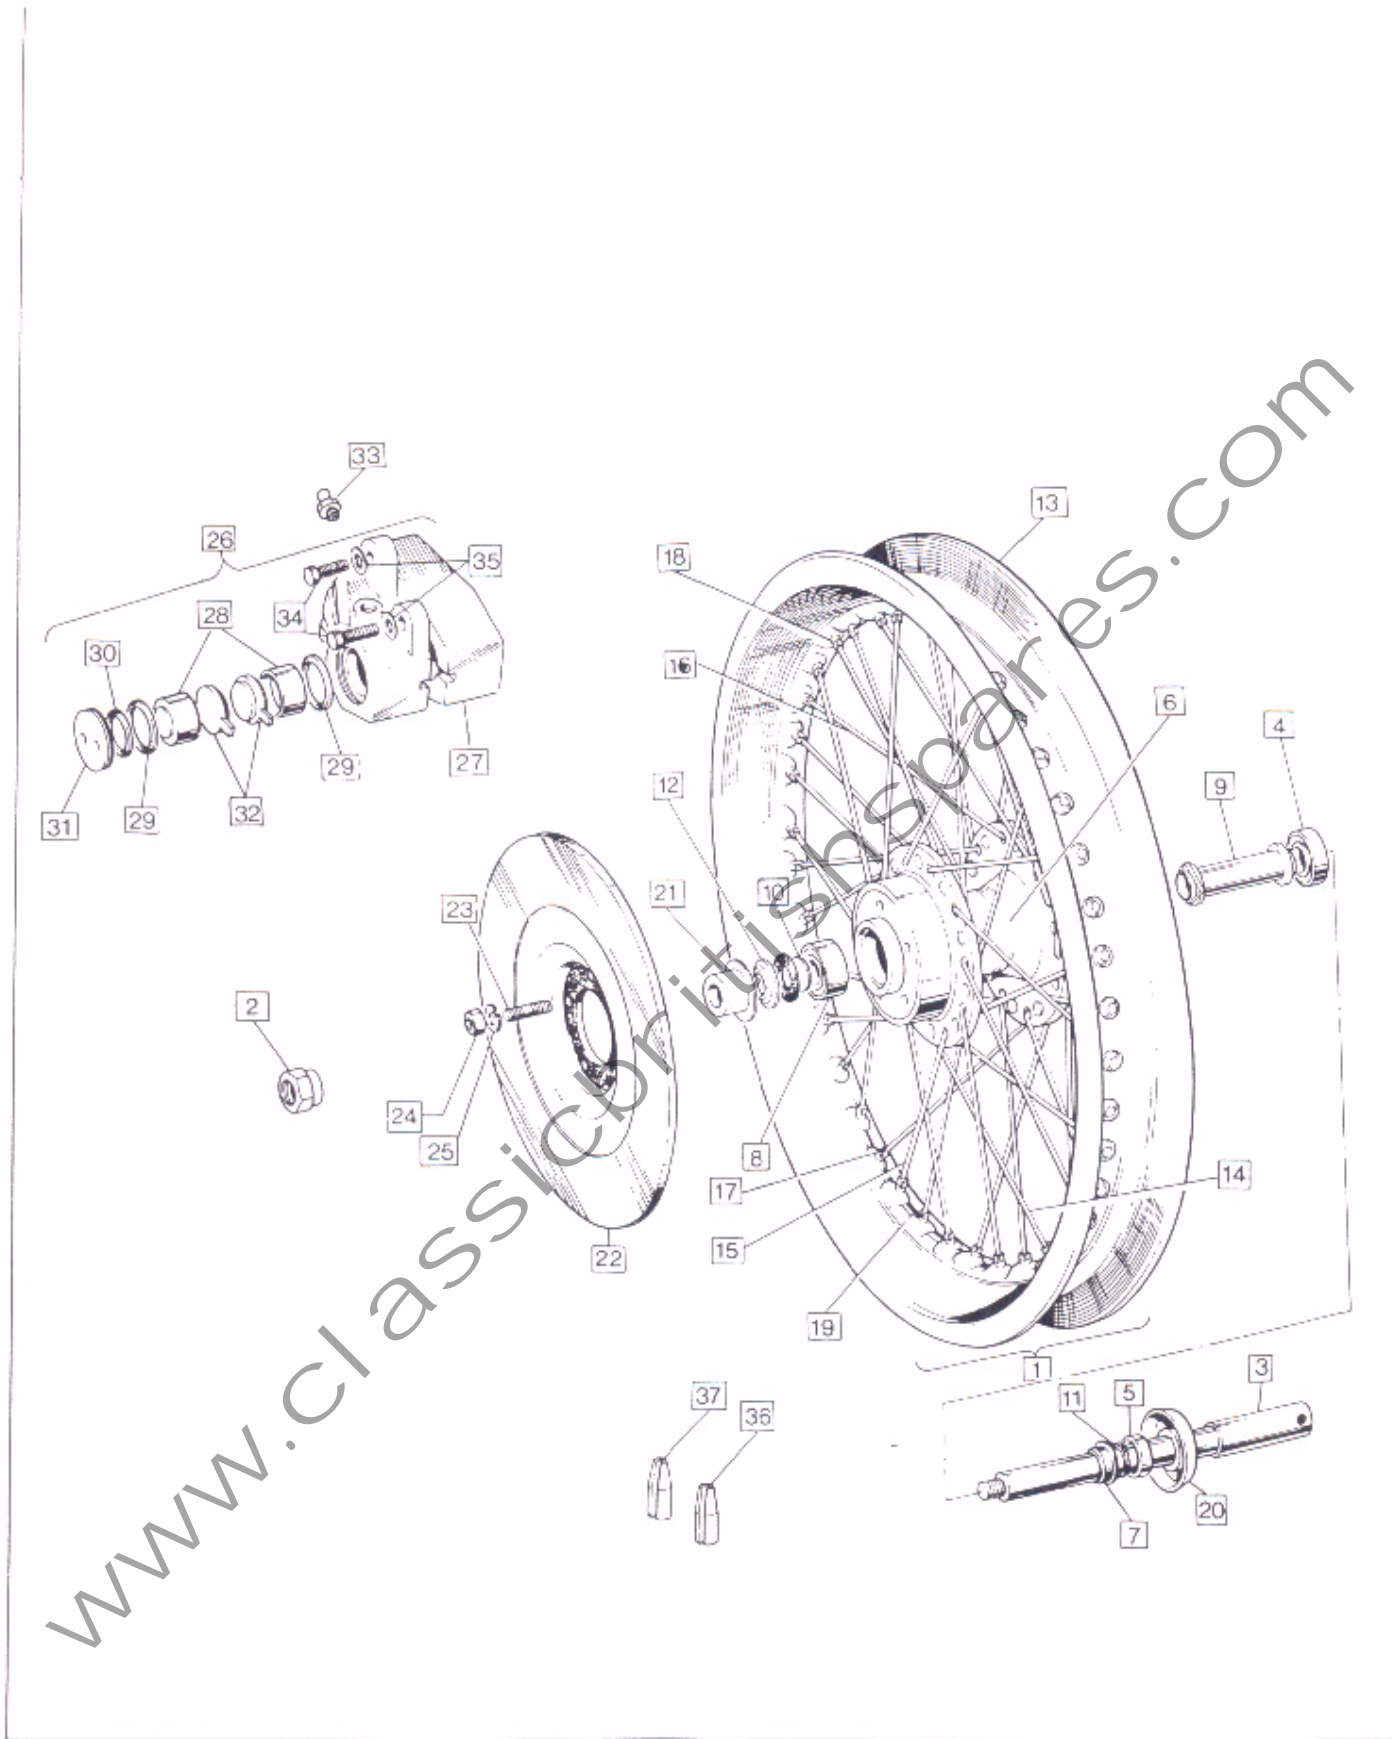

Front Wheel and Brake (Disc Type)

Front Wheel and Brake (Disc Type) 18

Plate No.	Part No.	Description	Qty.	Bin No.	Price
1	061950	Rim and Hub Assembly	1	.....	.....
2	060361	Spindle Nut	1	.....	.....
3	060362	Wheel Spindle	1	.....	.....
4	040100	Bearing, L.H.	1	.....	.....
5	060363	Bearing Lockring	1	.....	.....
6	062867	Hub Shell c/w Bearing, Spacer, etc.	1	.....	.....
7	063919	Spacer	1	.....	.....
8	NM.17721	Bearing, R.H.	1	.....	.....
9	061955	Spacer	1	.....	.....
10	062071	Washer	1	.....	.....
11	NM.E6885	Seal	2	.....	.....
12	NM.19714	Washer	1	.....	.....
13	061951	Rim WM2 - 19	1	.....	.....
14	063924	Spoke, R.H. Inner	10	.....	.....
15	063925	Spoke, R.H. Outer	10	.....	.....
16	063922	Spoke, L.H. Inner	10	.....	.....
17	063923	Spoke, L.H. Outer	10	.....	.....
18	062595	Spoke Nipple, R.H.	20	.....	.....
19	063207	Spoke Nipple, L.H.	20	.....	.....
20	063918	Dust Cover	1	.....	.....
21	062448	Spacer, R.H.	1	.....	.....
22	061885	Disc	1	.....	.....
23	061960	Stud	5	.....	.....
24	060348	Nut	5	.....	.....
25	0700120	Washer	5	.....	.....
26	065173	Caliper Assembly	1	.....	.....
27	061927	*Caliper	1	.....	.....
28	061896	Piston	2	.....	.....
29	061930	Seal	2	.....	.....
30	062187	Seal	1	.....	.....
31	062185	End Plug	1	.....	.....
32	061894	Friction Pads	2	.....	.....
33	061929	Bleed Nipple	1	.....	.....
34	0700291	Screw	2	.....	.....
35	26634	Spring Washer	2	.....	.....
36	064618	Balance Weight, 17 grammes	AR	.....	.....
37	064620	Balance Weight, 25 grammes	AR	.....	.....
Not illus.	064243	Caliper Assembly Repair Kit	AR	.....	.....
-	065143	Disc Scraper	1	.....	.....
-	NM25100	Screw	4	.....	.....

*Not available separately