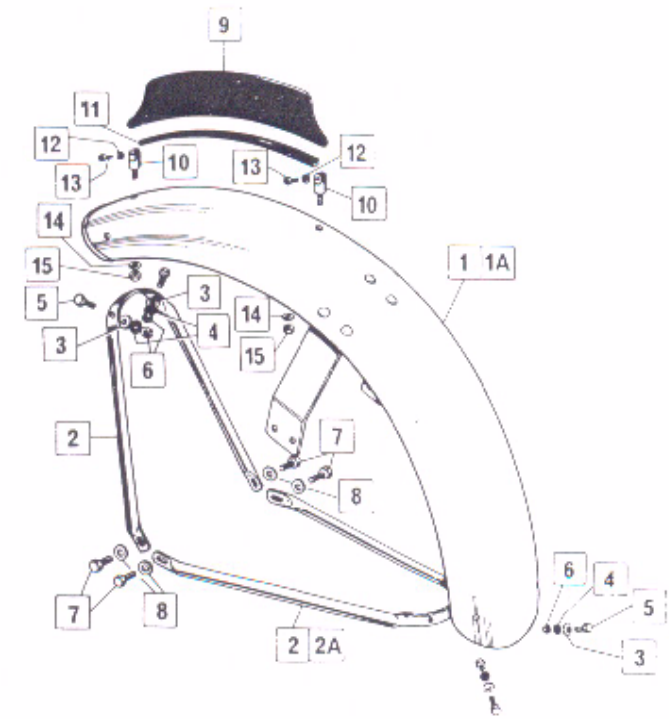

www.classicbritishspares.com

Side Covers, Accessory Covers

Side Covers, Accessory Covers **25**

Plate No.	Part No. No.	Description	Qty.	Bin No.	Price
-	063505/09	Accessory Cover Interstate—Black	1
-	063505/14	Accessory Cover Interstate—Blue	1
-	063505/15	Accessory Cover Interstate—Candy Apple Red	1
-	063503/152	Accessory Cover Roadster—Candy Apple Red	1
-	063503/042	Accessory Cover Roadster—Fireflake Royal Blue	1
-	063503/022	Accessory Cover Roadster—Fireflake Golden Bronze	1
-	063503/092	Accessory Cover Roadster Hi-Rider—Black	1
-	063503/163	Accessory Cover Roadster—Dayglow White, Blue Stripes	1
-	064081/09	L.H. Accessory Cover Interstate—Black	1
-	064081/14	L.H. Accessory Cover Interstate—Blue	1
-	064081/15	L.H. Accessory Cover Interstate—Red	1
-	064996/092	L.H. Accessory Cover Roadster—Black	1
-	064996/042	L.H. Accessory Cover Roadster—Fireflake Royal Blue	1
-	064996/152	L.H. Accessory Cover Roadster—Candy Apple Red	1
R.H. OIL TANK COVER—STEEL—LESS DECALS					
-	063506/09	Oil Tank Cover Interstate—Black	1
-	063506/14	Oil Tank Cover Interstate—Blue	1
-	063506/15	Oil Tank Cover Interstate—Candy Apple Red	1
-	063504/152	Oil Tank Cover Roadster—Candy Apple Red	1
-	063504/042	Oil Tank Cover Roadster—Fireflake Royal Blue	1
-	063504/022	Oil Tank Cover Roadster—Fireflake Golden Bronze	1
-	063504/092	Oil Tank Cover Roadster Hi-Rider—Black	1
-	063504/163	Oil Tank Cover Roadster—Dayglow White, Blue Stripes	1
-	063220/15	Oil Tank Cover Hi-Rider—Tangerine	1
-	064126/09	Oil Tank Cover Interstate—Black	1
-	064136/14	Oil Tank Cover Interstate—Blue	1
-	064136/15	Oil Tank Cover Interstate—Red	1
SIDE COVER HARDWARE					
-	061206	Grommet (for glass fibre covers)	2
-	063143	Grommet (for steel covers)	2
-	061686	Grommet	1
-	060327	Bolt	2
-	000012	Washer	2
-	0700117	Long Bolt (Roadster/Hi-Rider)	1
-	064975	Fastener	1
-	064067	Retainer	1
DECALS					
-	065096	Decal "850 Commando" (Gold)	AR
-	065097	Decal "850 Commando" (Black)	AR
-	065095	Decal "850 Commando" (Silver)	AR