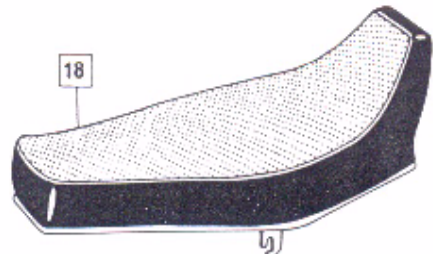

www.classicbritishspares.com

Side Covers, Accessory Covers

Side Covers, Accessory Covers **25**

Plate No.	Part No. No.	Description	Qty.	Bin No.	Price
-	063505/09	Accessory Cover Interstate—Black	1
-	063505/14	Accessory Cover Interstate—Blue	1
-	063505/15	Accessory Cover Interstate—Candy Apple Red	1
-	063503/152	Accessory Cover Roadster—Candy Apple Red	1
-	063503/042	Accessory Cover Roadster—Fireflake Royal Blue	1
-	063503/022	Accessory Cover Roadster—Fireflake Golden Bronze	1
-	063503/092	Accessory Cover Roadster Hi-Rider—Black	1
-	063503/163	Accessory Cover Roadster—Dayglow White, Blue Stripes	1
-	064081/09	L.H. Accessory Cover Interstate—Black	1
-	064081/14	L.H. Accessory Cover Interstate—Blue	1
-	064081/15	L.H. Accessory Cover Interstate—Red	1
-	064996/092	L.H. Accessory Cover Roadster—Black	1
-	064996/042	L.H. Accessory Cover Roadster—Fireflake Royal Blue	1
-	064996/152	L.H. Accessory Cover Roadster—Candy Apple Red	1
R.H. OIL TANK COVER—STEEL—LESS DECALS					
-	063506/09	Oil Tank Cover Interstate—Black	1
-	063506/14	Oil Tank Cover Interstate—Blue	1
-	063506/15	Oil Tank Cover Interstate—Candy Apple Red	1
-	063504/152	Oil Tank Cover Roadster—Candy Apple Red	1
-	063504/042	Oil Tank Cover Roadster—Fireflake Royal Blue	1
-	063504/022	Oil Tank Cover Roadster—Fireflake Golden Bronze	1
-	063504/092	Oil Tank Cover Roadster Hi-Rider—Black	1
-	063504/163	Oil Tank Cover Roadster—Dayglow White, Blue Stripes	1
-	063220/15	Oil Tank Cover Hi-Rider—Tangerine	1
-	064126/09	Oil Tank Cover Interstate—Black	1
-	064136/14	Oil Tank Cover Interstate—Blue	1
-	064136/15	Oil Tank Cover Interstate—Red	1
SIDE COVER HARDWARE					
-	061206	Grommet (for glass fibre covers)	2
-	063143	Grommet (for steel covers)	2
-	061686	Grommet	1
-	060327	Bolt	2
-	000012	Washer	2
-	0700117	Long Bolt (Roadster/Hi-Rider)	1
-	064975	Fastener	1
-	064067	Retainer	1
DECALS					
-	065096	Decal "850 Commando" (Gold)	AR
-	065097	Decal "850 Commando" (Black)	AR
-	065095	Decal "850 Commando" (Silver)	AR