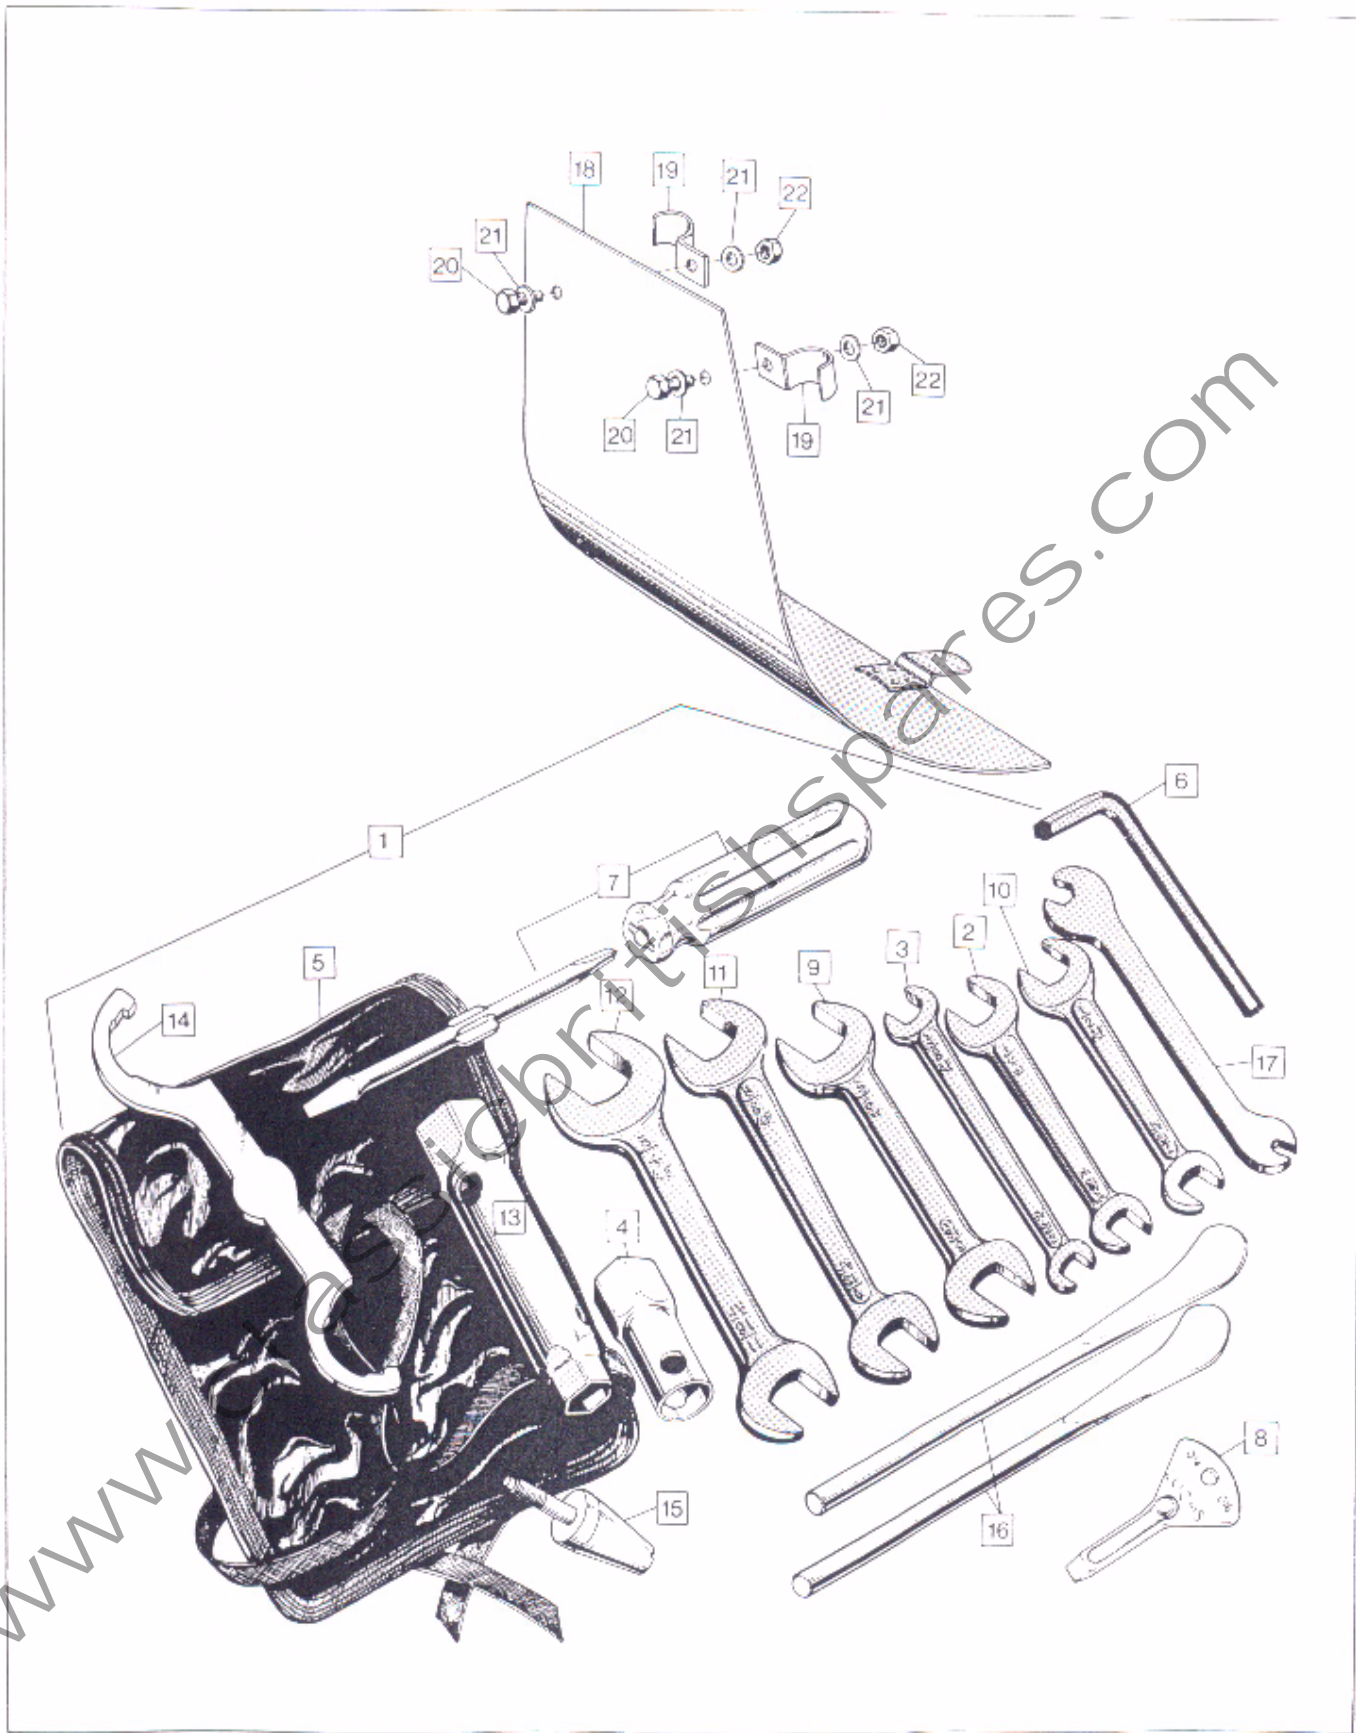

Instruments and Police Horns **32**

Plate No.	Part No.	Description	Qty.	Bin No.	Price
INSTRUMENTS, INSTRUMENT CASES AND DRIVE CABLES					
1	064144	Instrument Case	2	.....	.....
2	061281	Extension Bolt for Smiths Instruments	4	.....	.....
3	063791	Tachometer Head - Veglia	.....	.....	.....
4	063790	Speedometer Head (MPH) - Veglia c/w trip	.....	.....	.....
5	063789	Speedometer Head (KPH) - Veglia c/w trip	.....	.....	.....
6	062279	Tachometer Head, Smiths	1	.....	.....
7	062277	Speedometer Head, MPH, Smiths	1	.....	.....
8	062278	Speedometer Head, KPH, Smiths	1	.....	.....
9	061767	Speedometer Head, MPH, Certified (Police)	AR	.....	.....
10	062229	Speedometer Head, KPH, Certified (Police)	AR	.....	.....
11	062086	Speedometer Bulbholder, Bulb and Lead	1	.....	.....
12	L643	Speedometer/Tachometer Bulb	1	.....	.....
13	NM.25087	Speedometer Cable	1	.....	.....
14	061118	Tachometer Cable	1	.....	.....
INTERPOL ONLY - POLICE HORNS					
15	000039	Washer	7	.....	.....
16	033057	Nut - Horn Fixing	2	.....	.....
17	060678	Nut	5	.....	.....
18	060694	Spacer (Horn to coil bracket)	4	.....	.....
19	60933008	Control	1	.....	.....
20	33213	Relay 6RA	2	.....	.....
21	54068189	Horn 9H	1	.....	.....
22	54068190	Horn 9H	1	.....	.....
23	31482	Switch, Horns and Blue Lamp	2	.....	.....
24	30865	Screw (2 all control to tool cpt)	2	.....	.....
25	NM.26948	Bolt (Horns to coil bracket)	4	.....	.....
26	30802	Screw (Relays to cover)	3	.....	.....
(Blue Lamp not supplied - this is in fairing)					
-	065108	Cover, Instrument Case	2	.....	.....

Toolkit and Skid Plate