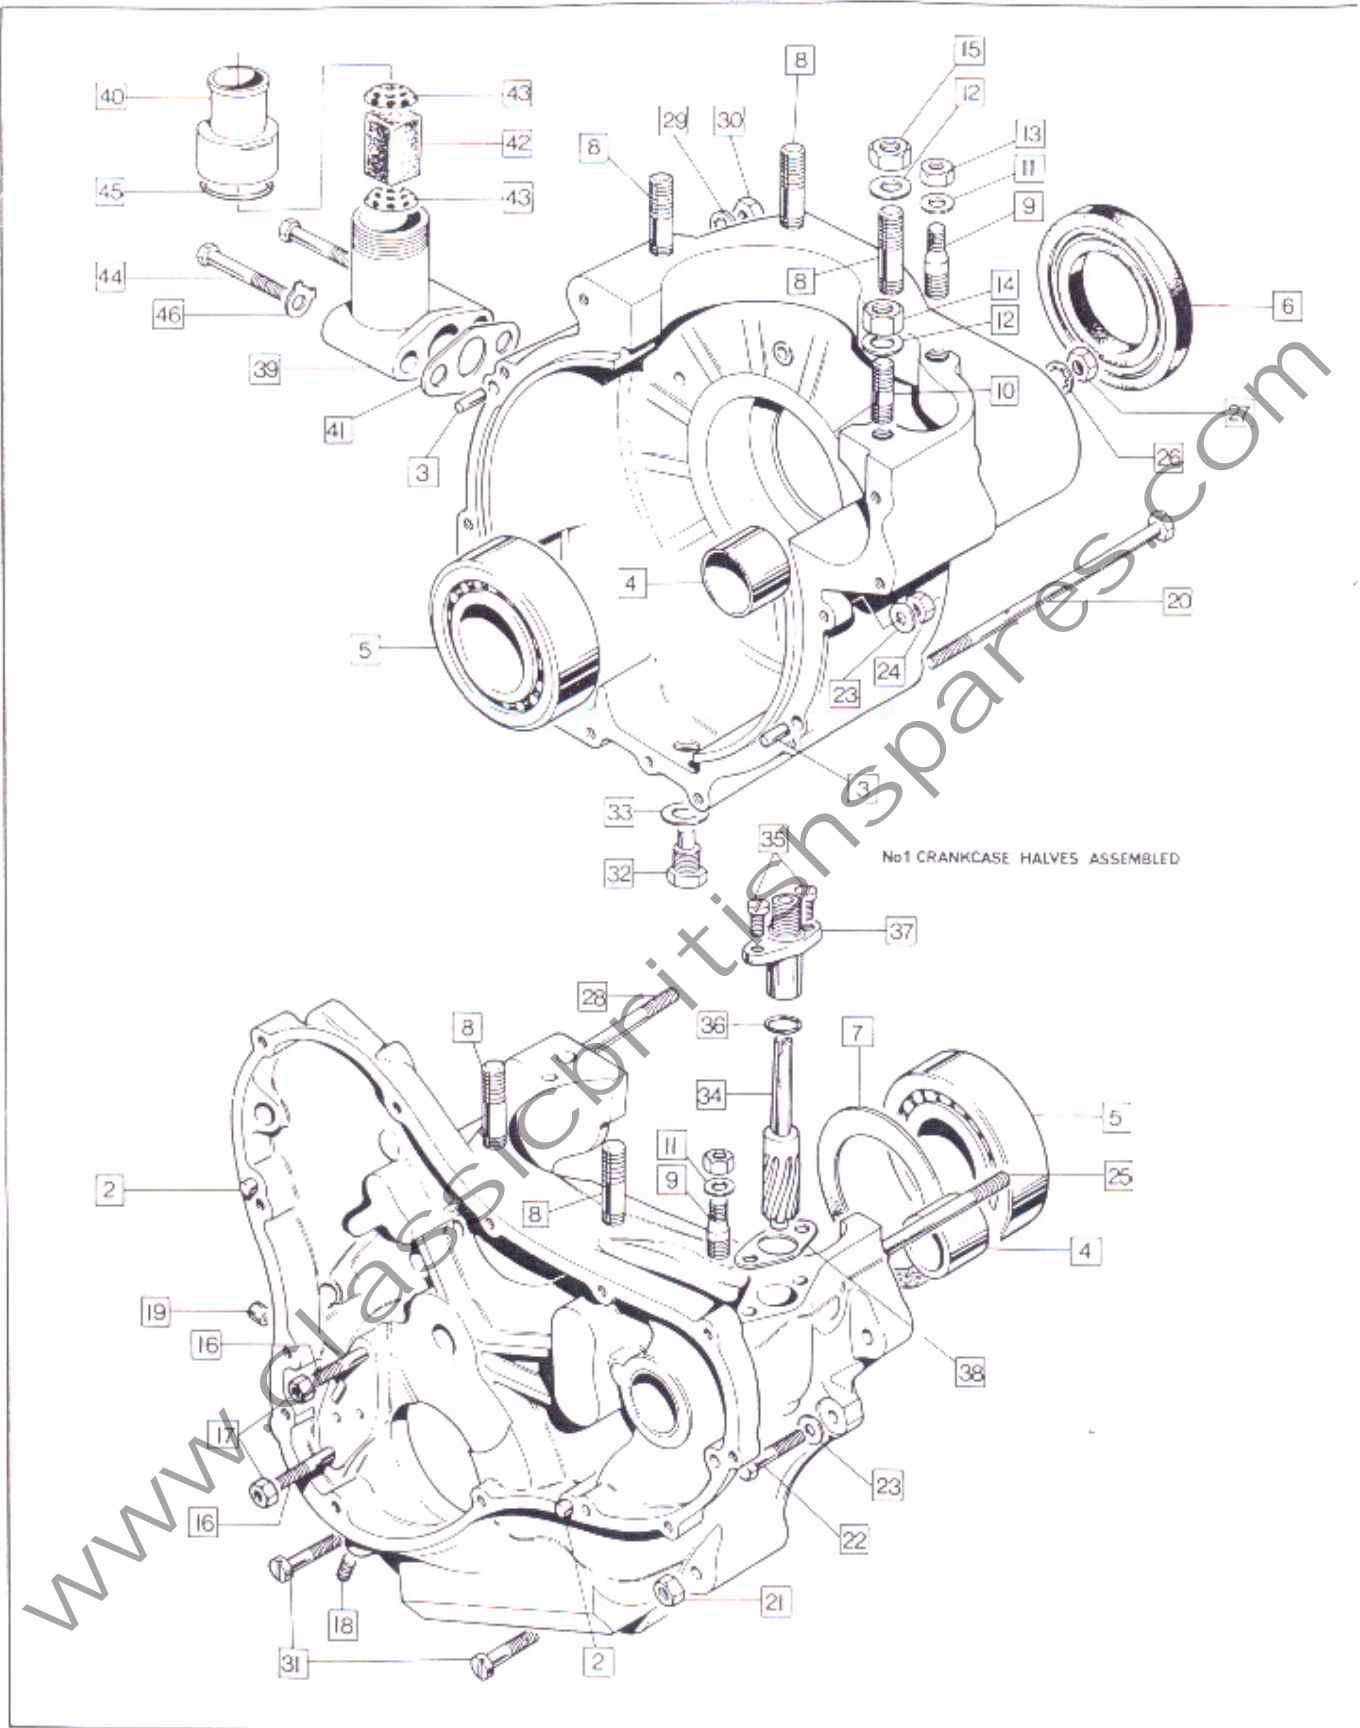

750 Engine: Crankcases, Crankcase Breather, Tachometer Drive

750 Engine: Crankcases, Crankcase Breather, Tachometer Drive

6

Plate No.	Part No.	Description	Qty.	Bin No.	Price
1	063334	Crankcase Halves Assembled	1	.....	.....
2	NM.11790	Crankcase Dowel	2	.....	.....
3	062621	Crankcase Dowel	2	.....	.....
4	062600	Camshaft Bush	2	.....	.....
5	064118	Main Bearing	2	.....	.....
6	NMT2187	Main Bearing Oil Seal	1	.....	.....
7	NMT2196A	Main Bearing Shim	1	.....	.....
8	062639	Cylinder Stud	6	.....	.....
9	062640	Cylinder Stud Stepped	2	.....	.....
10	062639	Cylinder Stud Front	1	.....	.....
11	000011	Cylinder Stud Washer	2	.....	.....
12	NM.24252	Cylinder Stud Washer	6	.....	.....
13	062650	Cylinder Stud Nut	2	.....	.....
14	062651	Cylinder Stud Nut	1	.....	.....
15	062652	Cylinder Stud Nut	6	.....	.....
16	062664	Oil Pump Stud	2	.....	.....
17	060348	Oil Pump Stud Nut	2	.....	.....
18	062638	Grub Screw-oil Stop	1	.....	.....
19	NM.21287	Junction Block Dowel	1	.....	.....
20	062663	Crankcase Bolt, Long	1	.....	.....
21	060348	Crankcase Bolt Nut	1	.....	.....
22	062761	Crankcase Bolt, Short	1	.....	.....
23	30859	Crankcase Bolt Washer	2	.....	.....
24	060348	Crankcase Bolt Nut	1	.....	.....
25	062662	Crankcase Stud Top Front	1	.....	.....
26	NMT2221	Crankcase Stud Washer	1	.....	.....
27	26947	Crankcase Stud Nut	1	.....	.....
28	062661	Crankcase Stud Top, Rear	1	.....	.....
29	016213	Crankcase Stud Washer	1	.....	.....
30	21998	Crankcase Stud Nut	1	.....	.....
31	062685	Crankcase Screw, T.S. to D.S. at sump	2	.....	.....
32	064188	Sump Plug Magnetic	1	.....	.....
33	062624	Sump Plug Washer	1	.....	.....
34	061089	Gear Tachometer	1	.....	.....
35	062670	Screw	2	.....	.....
36	061282	'O' Ring	1	.....	.....
37	061090	Housing	1	.....	.....
38	063056	Gasket, Tachometer Housing	1	.....	.....
39	062620	Breather Body	1	.....	.....
40	062614	Cap	1	.....	.....
41	062618	Gasket	1	.....	.....
42	062615	Separator	1	.....	.....
43	063116	Retainer Disc	2	.....	.....
44	25614	Bolt	2	.....	.....
45	060448	'O' Ring	1	.....	.....
46	063418	Tab Washer	2	.....	.....