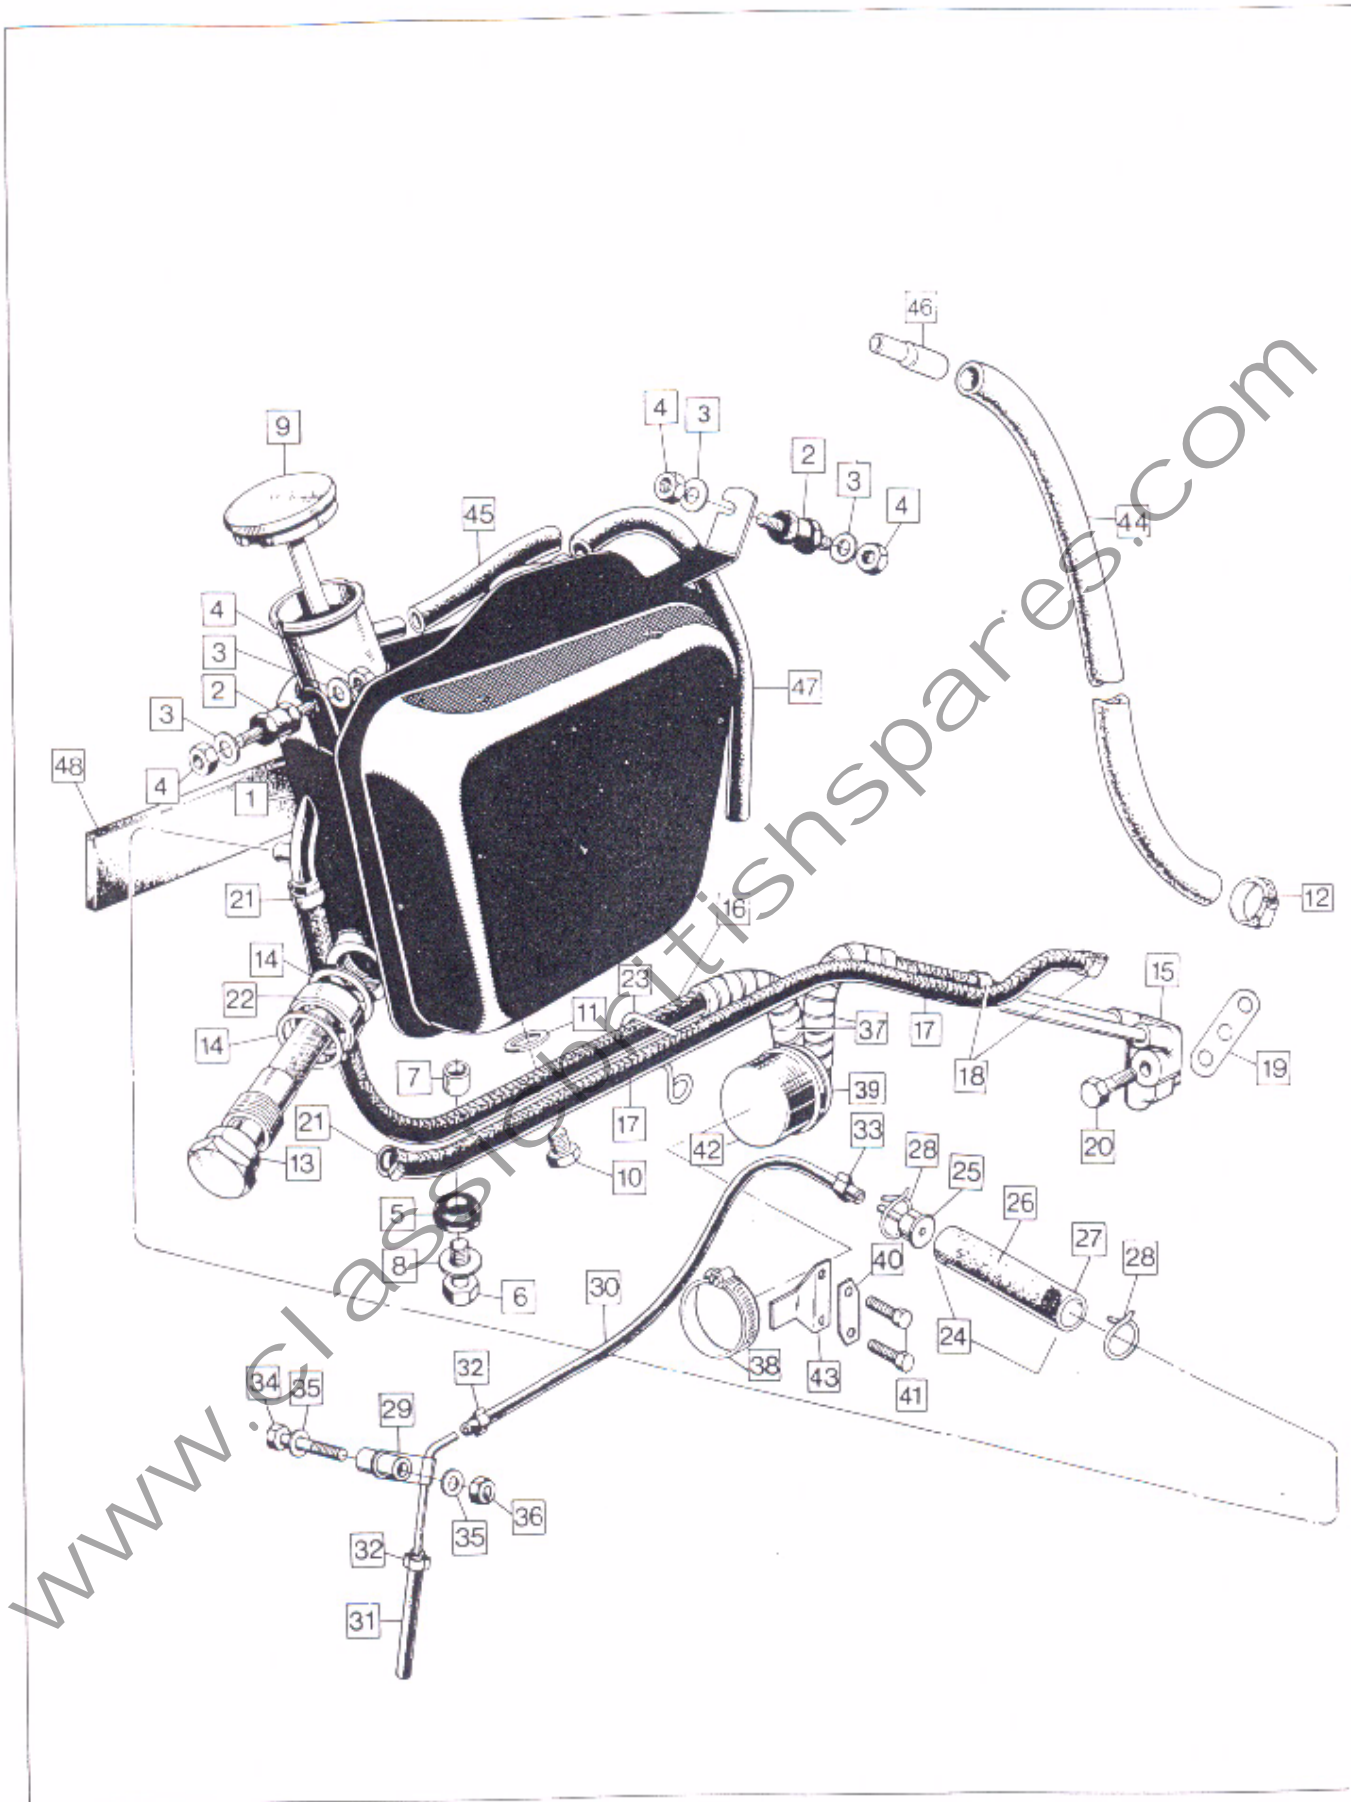

Oil Tank, Oil Pipes, Junction Block,
Rear Chain Oiler and Full Flow Oil Filter

Oil Tank, Oil Pipes, Junction Block, Rear Chain Oiler and Full Flow Oil Filter

16

Plate No.	Part No.	Description	Qty.	Bin No.	Price
1	063975	Oil Tank	1	.....	.....
2	060636	Oil Tank Mounting	2	.....	.....
3	000012	Washer	4	.....	.....
4	033057	Nut	4	.....	.....
5	060811	Mounting Rubber	1	.....	.....
6	060652	Bolt	1	.....	.....
7	061650	Spacer	1	.....	.....
8	000012	Washer	2	.....	.....
9	065509	Cap	1	.....	.....
10	060668	Plug	1	.....	.....
11	062624	Washer	1	.....	.....
12	063370	Breather Hose Clip	1	.....	.....
13	061159	Filter	1	.....	.....
14	042065	Washer	2	.....	.....
15	064134	Oil Junction Block	1	.....	.....
16	062200	Feed Pipe (17 in.)	1	.....	.....
17	063144	Return Pipe	2	.....	.....
—	065393	Return Pipe	1	MK2A	.....
—	065420	Feed Pipe	1	.....	.....
18	063248	Clip	2	.....	.....
19	032044	Gasket	1	.....	.....
20	030448	Bolt	1	.....	.....
21	063248	Clip	2	.....	.....
22	062207	Banjo	1	.....	.....
23	061677	Clip	1	.....	.....
24	061669	Chain Oiler Regulator	1	.....	.....
25	060884	Regulator End	1	.....	.....
26	060887	Regulator Felt	1	.....	.....
27	062496	Tube (3-375 in.)	1	.....	.....
28	060886	Clip	2	.....	.....
29	060881	Bracket	1	.....	.....
30	062084	Pipe (12 in.)	1	.....	.....
31	062085	Pipe (3 in.)	1	.....	.....
32	060920	Clip	2	.....	.....
33	060921	Clip	1	.....	.....
34	060459	Oiler Bracket Bolt	1	.....	.....
35	000012	Washer	1	.....	.....
36	033057	Nut	1	.....	.....
37	063367	Protection Spring	2	.....	.....
38	063369	Screw Clip	1	.....	.....
39	063139	Mounting Head S.A.	1	.....	.....
40	065006	Tab Washer	1	.....	.....
41	22403	Screw	2	.....	.....
42	063371	Filter	1	.....	.....
43	063368	Strip. Filter Retainer	1	.....	.....
44	062617	Breather Pipe. Long	1	.....	.....
45	062676	Breather Pipe. Short	1	.....	.....
46	062517	Adaptor	1	.....	.....
47	062283	Pipe	1	.....	.....
48	063961	Battery Rubber	1	.....	.....
Not Illustrated	064875	Compression Clip-Chain Oiler	1	.....	.....
—	065571	Breather Pipe	1	.....	.....
—	065569	Clip	1	.....	.....
—	065573	Oil Separator	1	.....	.....
—	065499	Tube, Separator to Inlet Pipe	1	MK2A	.....
—	065315	Tee Piece	1	.....	.....
—	065316	Balance Pipe Hose	2	.....	.....
—	065582	Breather Pipe	1	.....	.....
—	062676	Breather Pipe	1	.....	.....