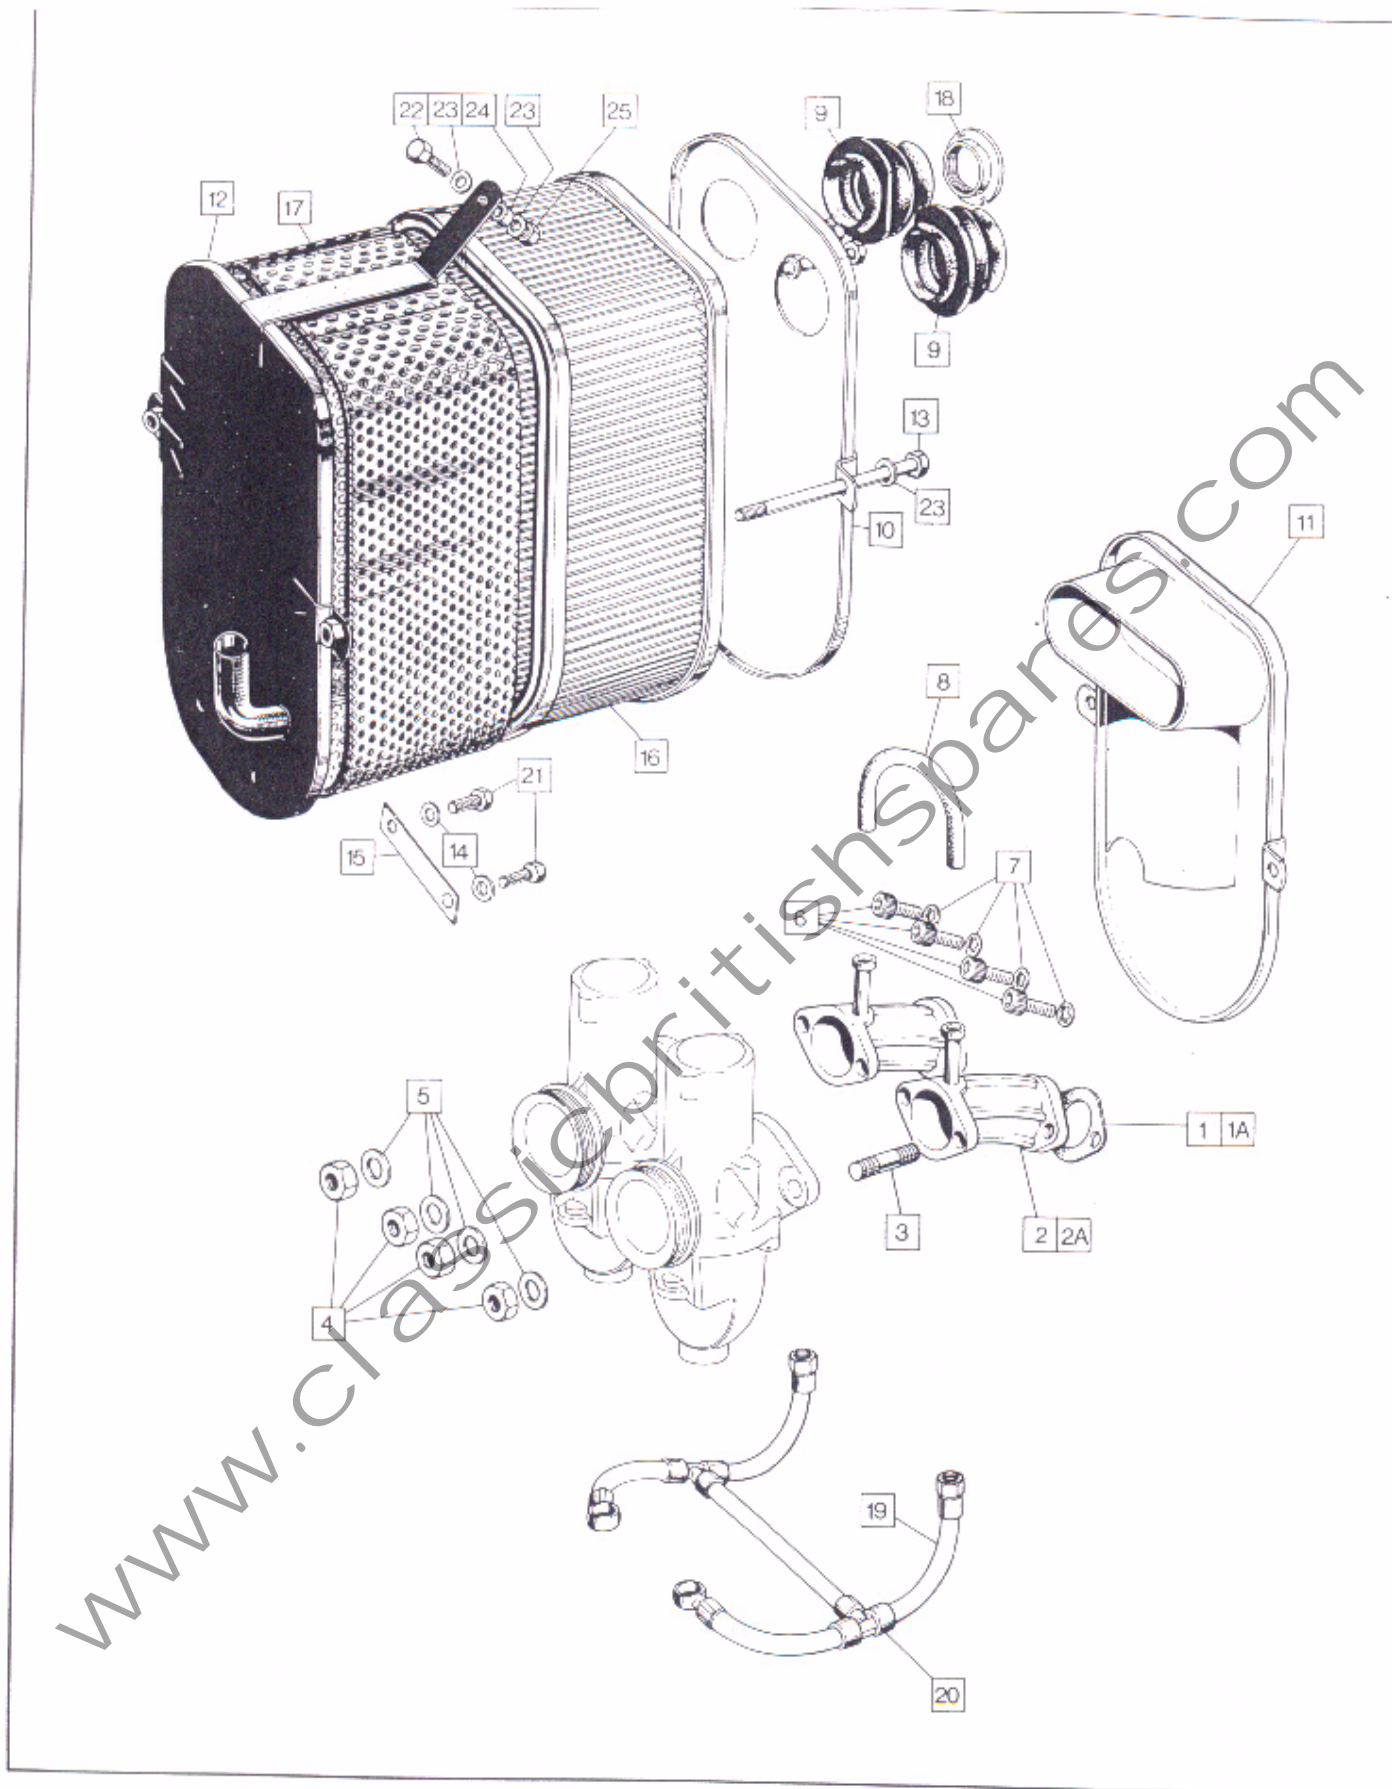

Carburetor Mountings, Air Filter
and Fuel Line

Carburetor Mountings, Air Filter and Fuel Line

Plate No.	Part No.	Description	Qty.	Bin No.	Price
1	063458	Carburetor Heat Insulator (32 mm carb.)	2	.....	.....
1A	NM23358	Carburetor Heat Insulator (30 mm carb.)	2	.....	.....
2	062711	Carburetor Spacer (32 mm carb.)	2	.....	.....
2A	065196	Carburetor Spacer (30mm carb.)	2	.....	.....
3	060577	Carburetor Stud	4	.....	.....
4	060348	Carburetor Stud Nut	4	.....	.....
5	22528	Carburetor Stud Washer	4	.....	.....
6	062536	Carburetor Fixing Screw	4	.....	.....
7	11796	Carburetor Fixing Screw Washer	4	.....	.....
8	062284	Balance Pipe Hose	1	.....	.....
9	062537	Hose	2	.....	.....
10	063813	Front Plate, Air Cleaner	1	.....	.....
12	064894	Back Plate, Air Cleaner	1	.....	.....
13	060900	Bolt	2	.....	.....
14	000012	Washer	5	.....	.....
15	060926	Locking Plate	1	.....	.....
16	061556	Air Cleaning Element	1	.....	.....
17	060816	Perforated	1	.....	.....
18	033027	Air Cleaning Adaptor Sleeve	2	.....	.....
19	065192	Fuel Line Assembly	1	.....	.....
20	062344	'T' Piece for Fuel Pipe	2	.....	.....
21	060327	Air Cleaning Fixing Bolt	2	.....	.....
22	060617	Bolt	1	.....	.....
23	000012	Plain Washer	2	.....	.....
24	062170	Spacer	1	.....	.....
25	033057	Nut	1	.....	.....
—	065601	Airbox	1	.....	.....
—	064839	Venturi	2	.....	.....
—	065372	Clip	2	.....	.....
—	064536	Element	1	.....	.....
—	064133	Plate, Cover	1	.....	.....
—	064174	Joint	1	.....	.....
—	060677	Bolt	3	.....	.....
—	27758	Washer	3	MK2A	.....
—	064180	Hose	2	.....	.....
—	064111	Bracket, Switch	1	.....	.....
—	000012	Washer	4	.....	.....
—	060327	Bolt	4	.....	.....
—	064237	Bracket, Top	1	.....	.....
—	065368	Rubber Seal Washer	2	.....	.....
—	065369	Rubber Seal Washer	4	.....	.....
—	065371	Packing	1	.....	.....
—	064220	Packing	1	.....	.....