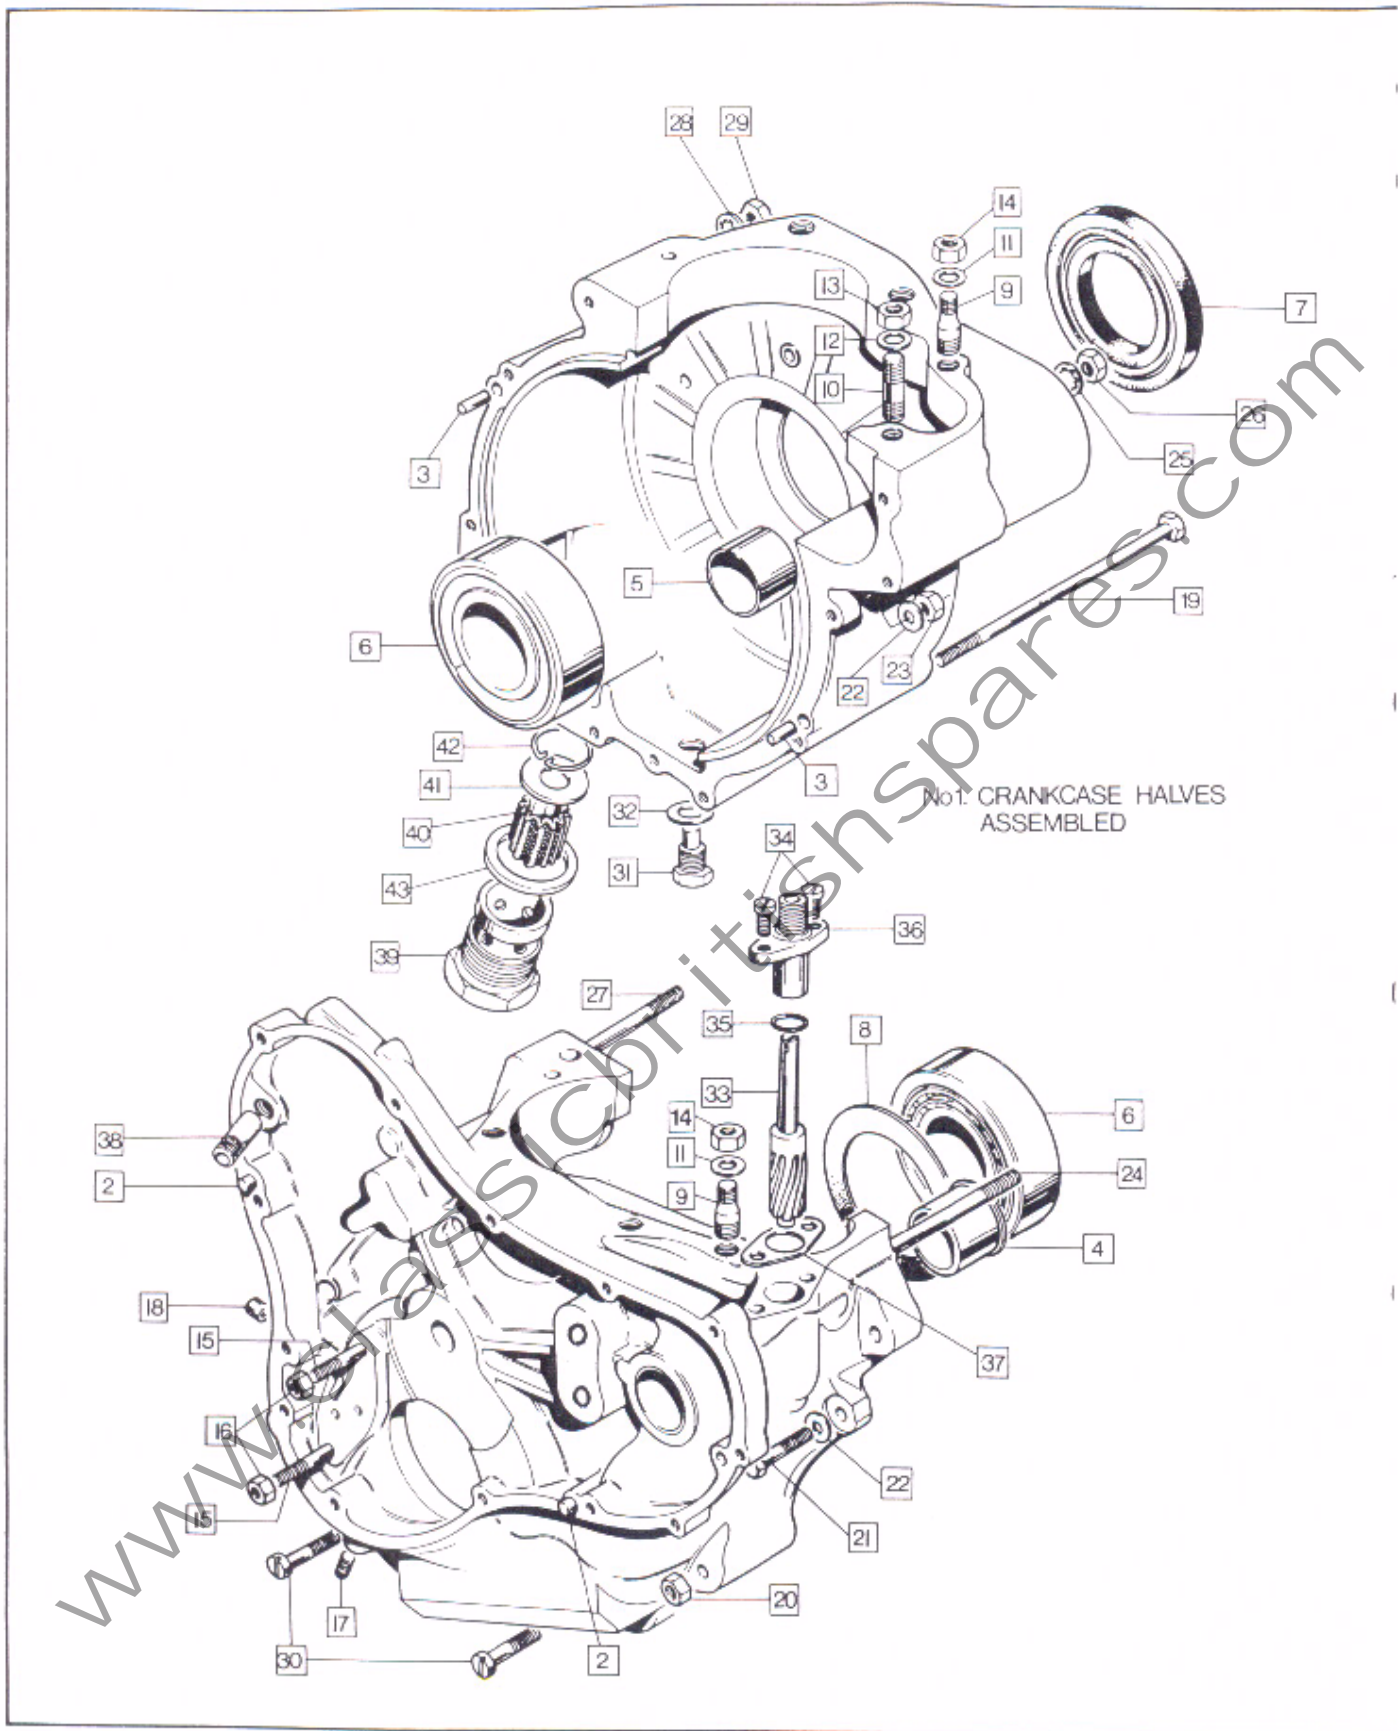

Engine: Contact Breaker, Timing Cover,
Oil Pump, Oil Pressure Relief Valve

Engine: Contact Breaker, Timing Cover, Oil Pump, Oil Pressure Relief Valve

Plate No.	Part No.	Description	Qty.	Bin No.	Price
1	061073	Timing Cover	1
2	061092	Timing Cover Gasket	1
3	062685	Timing Cover Screw Long	1
4	062686	Timing Cover Screw Medium	7
5	062687	Timing Cover Screw Short	4
6	NME4591	Timing Cover Oilway Plug	1
7	54425160	Contact Breaker Plate Assembly	1
8	60600271	Contact Points Set	2
9	54419220	Contact Breaker Eccentric Screw	2
10	54425656	Auto Advance Mechanism	1
11	54412229	Auto Advance Spring Set	1
12	060720	Contact Breaker Cam Bolt	1
13	NMT2221	Contact Breaker Cam Washer, Plain	1
14	015306	Contact Breaker Cam Washer, Spring	1
15	061281	Contact Breaker Fixing Screw	2
16	029984	Contact Breaker Fixing Screw Washer	2
17	061093	Contact Breaker Lead Seal	1
18	063609	Contact Breaker Oil Seal	1
19	061087	Contact Breaker Cover	1
20	061105	Contact Breaker Cover Screw	2
21	048023	Oil Seal (in timing cover)	1
22	048079	Oil Seal Circlip	1
23	063037	Oil Pump complete	1
24	NM.15512	Oil Pump Cover Screw	4
25	NM.24733	Oil Pump Worm Gear	1
26	062609	Oil Pump Worm Gear Key	1
27	063024	Oil Pump Worm Gear Nut	1
28	NMT272	Feed Bush Sealing Washer	1
29	NMT2059A	Oil Pressure Relief Valve Body	1
30	NMT2054	Oil Pressure Relief Piston	1
31	NMT2061	Oil Pressure Relief Spring	1
32	NM.15404	Oil Pressure Relief Shim	5
33	NMT2058	Oil Pressure Relief Union Washer	1
34	NMT2057	Oil Pressure Relief Union Nut Washer	1
35	NMT2060	Oil Pressure Relief Body Nut	1
36	065052	Rocker Feed Pipe	1
36A	065050	Clip, Rocker Feed Pipe	1
37	NM18101	Banjo Bolt	3
38	NMT1084	Fibre Washer	6
39	062447	Gasket	1