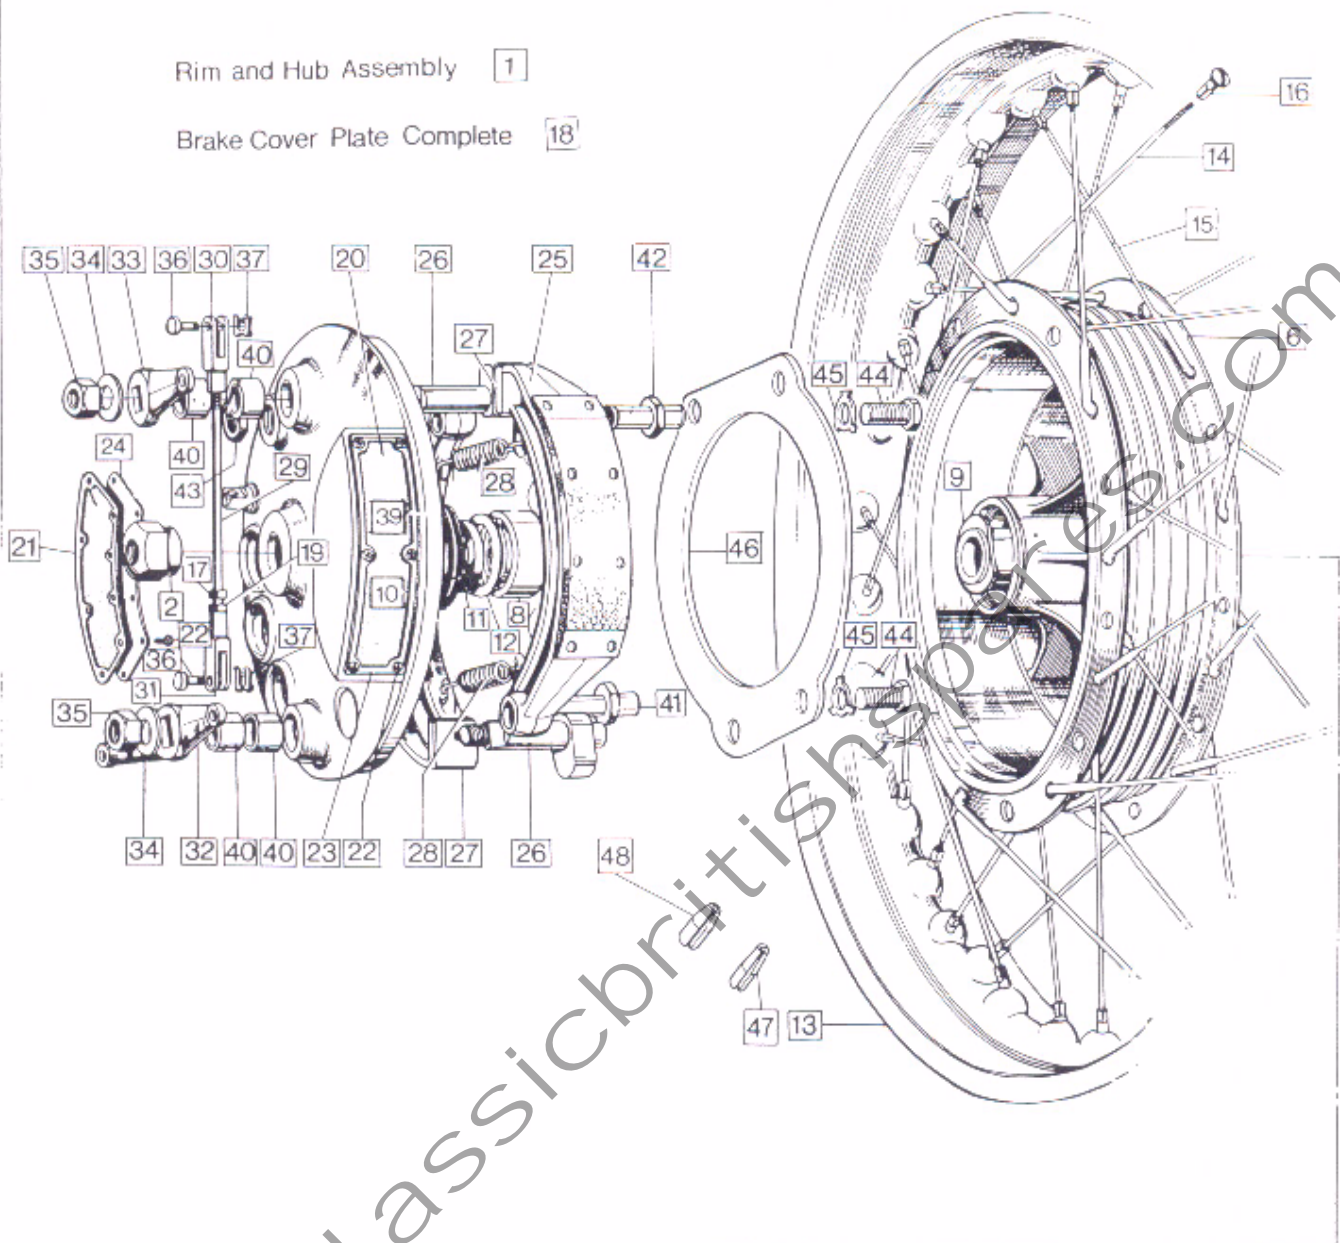

*Not available separately

Rim and Hub Assembly 1

Brake Cover Plate Complete 18

Front Wheel and Brake (Drum Type)

Rear Wheel **20**

Plate No.	Part No.	Description	Qty.	Bin No.	Price
1	065744	Rim and Hub Assembly, c/w Bearings, Seals, etc.	1
2	065271	Wheel Axle	1
3	065278	Wheel Axle Nut	1
4	065273	Axle Spacer	1
5	060627	Speedometer Gearbox	1
6	000010	Washer	1
7	060029	Nut	1
8	060314	Brake Cam	1
9	060325	Torque Stop Pin	1
10	060326	Torque Stop Pin Nut	1
11	060327	Bolt	2
12	060329	Cam Bearing Nut	1
13	065826	Cover Plate Assembled	1
Not illus.	065827	Brake Plate complete with Brake Parts	1
14	060334	Cover Plate Outer Spacer	1
15	060701	Bearing Cam and Stay	1
16	060704	Lever Return Spring	1
17	063417	Brake Shoe c/w Lining	2
17A	060013	Brake Shoe Slipper	2
-	065766	Grommet	2
18	NM.14454	Plate	1
19	NM.14506	Washer	1
20	NM.19765	Lever	1
21	NM E5276	Washer	AR
22	NM E5832	Spring	2
23	065290	Left Hand Bearing Spacer	1
24	062074	Cush Drive Buffer (Thick)	3
25	062075	Cush Drive Buffer (Thin)	3
26	040100	Bearing	2
27	060317	Lockring	1
28	065726	Hub Shell	1
29	062069	Inner Bearing Spacer	1
30	062071	Felt Retaining Washer	2
31	NM.18234	Spacer	1
32	063012	Dished Washer	2
33	NM E6885	Seal	3
34	NM.13270	Spacer - Speedometer Gearbox	1
35	NM.19266	Washer, Spindle	2
36	NM.25100	Disc Screw	6
37	017060	Security Bolt	1
38	065730	Rim WM2 - 19	1
39	065729	Spoke	20
40	065727	Spoke, Inner L.H.	10
40A	065728	Spoke, Inner R.H.	10
41	063207	Nipple	40
42	062082	Rear Hub Disc	1
43	065512	Brake Drum	1
44	062067	Dummy Axle	1
45	062072	Felt Retaining Washer	1
46	062889	Felt Seal	1
47	062090	Circlip	1
48	NM.17721	Bearing	1
49	064617	Balance Weight, 17 grammes	AR
50	064619	Balance Weight, 25 grammes	AR