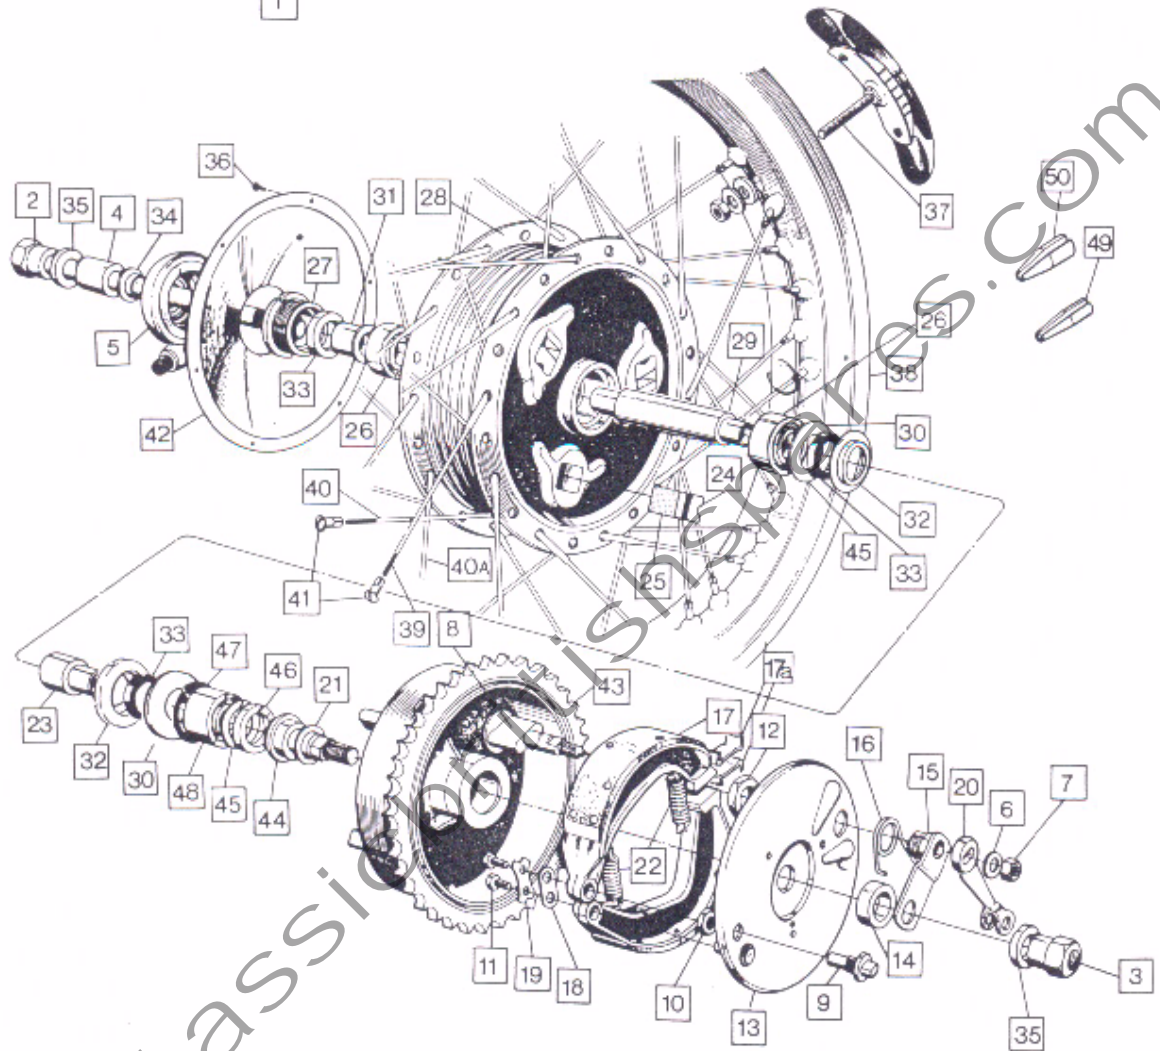

RIM AND HUB ASSEMBLY

1

Rear Wheel

Front Wheel and Brake (Drum Type)

19

Plate No.	Part No.	Description	Qty.	Bin No.	Price
1	061578	Rim and Hub Assembly c/w Bearings, Seals, etc.	1	.....	.....
2	060361	Spindle Nut	1	.....	.....
3	060362	Wheel Spindle	1	.....	.....
4	040100	Bearing	1	.....	.....
5	060363	Bearing Lockring	1	.....	.....
6	061577	Hub Shell c/w Bearings, Spacers, etc.	1	.....	.....
7	NM.16783	Spacer	1	.....	.....
8	NM.17721	Bearing, R.H.	1	.....	.....
9	NM.19646	Spacer	1	.....	.....
10	NM.19719	Washer	1	.....	.....
11	NM E6885	Seal	2	.....	.....
12	NM E6889	Washer	1	.....	.....
13	NM.18350	Rim WM2 - 19	1	.....	.....
14	062525	Spoker, Inner	20	.....	.....
15	062526	Spoke, Outer	20	.....	.....
16	021693	Spoke Nipple	40	.....	.....
17	033057	Nut	1	.....	.....
18	063281	Cover Plate Complete (includes shoes, etc.)	1	.....	.....
19	063280	Cover Plate with Bushes, Gauzes, etc.	1	.....	.....
20	060020	Inlet Gauze	1	.....	.....
21	060021	Exit Gauze	1	.....	.....
22	060787	Air Scoop Screw	14	.....	.....
23	060789	Air Inlet Cover	1	.....	.....
24	060845	Air Exit Cover	1	.....	.....
25	060006	Brake Shoe c/w Lining	2	.....	.....
26	063272	Expander	1	.....	.....
27	060013	Slipper	2	.....	.....
28	060014	Brake Shoe Spring	2	.....	.....
29	060015	Tie Rod	1	.....	.....
30	060018	Yoke (L.H. Thread)	1	.....	.....
31	060019	Yoke (R.H. Thread)	1	.....	.....
32	060025	Long Expander Lever	1	.....	.....
33	060027	Short Expander Lever	1	.....	.....
34	000010	Washer	2	.....	.....
35	060029	Expander Lever Nut	2	.....	.....
36	060552	Cable Pin	3	.....	.....
37	060553	Spring Clip	3	.....	.....
38	NM.18551	Dust Cover	1	.....	.....
39	NM E5944A	Washer	AR	.....	.....
40	NM 19680	Expander Bush	4	.....	.....
41	063273	Pivot Pin	1	.....	.....
42	063274	Pivot Pin/Torque Stop Pin	1	.....	.....
43	060005	Nut	2	.....	.....
44	26484	Bolt	2	.....	.....
45	060395	Tab Washer	2	.....	.....
46	063275	Support Plate	1	.....	.....
47	064618	Balance Weight, 17 grammes	AR	.....	.....
48	064620	Balance Weight, 25 grammes	AR	.....	.....