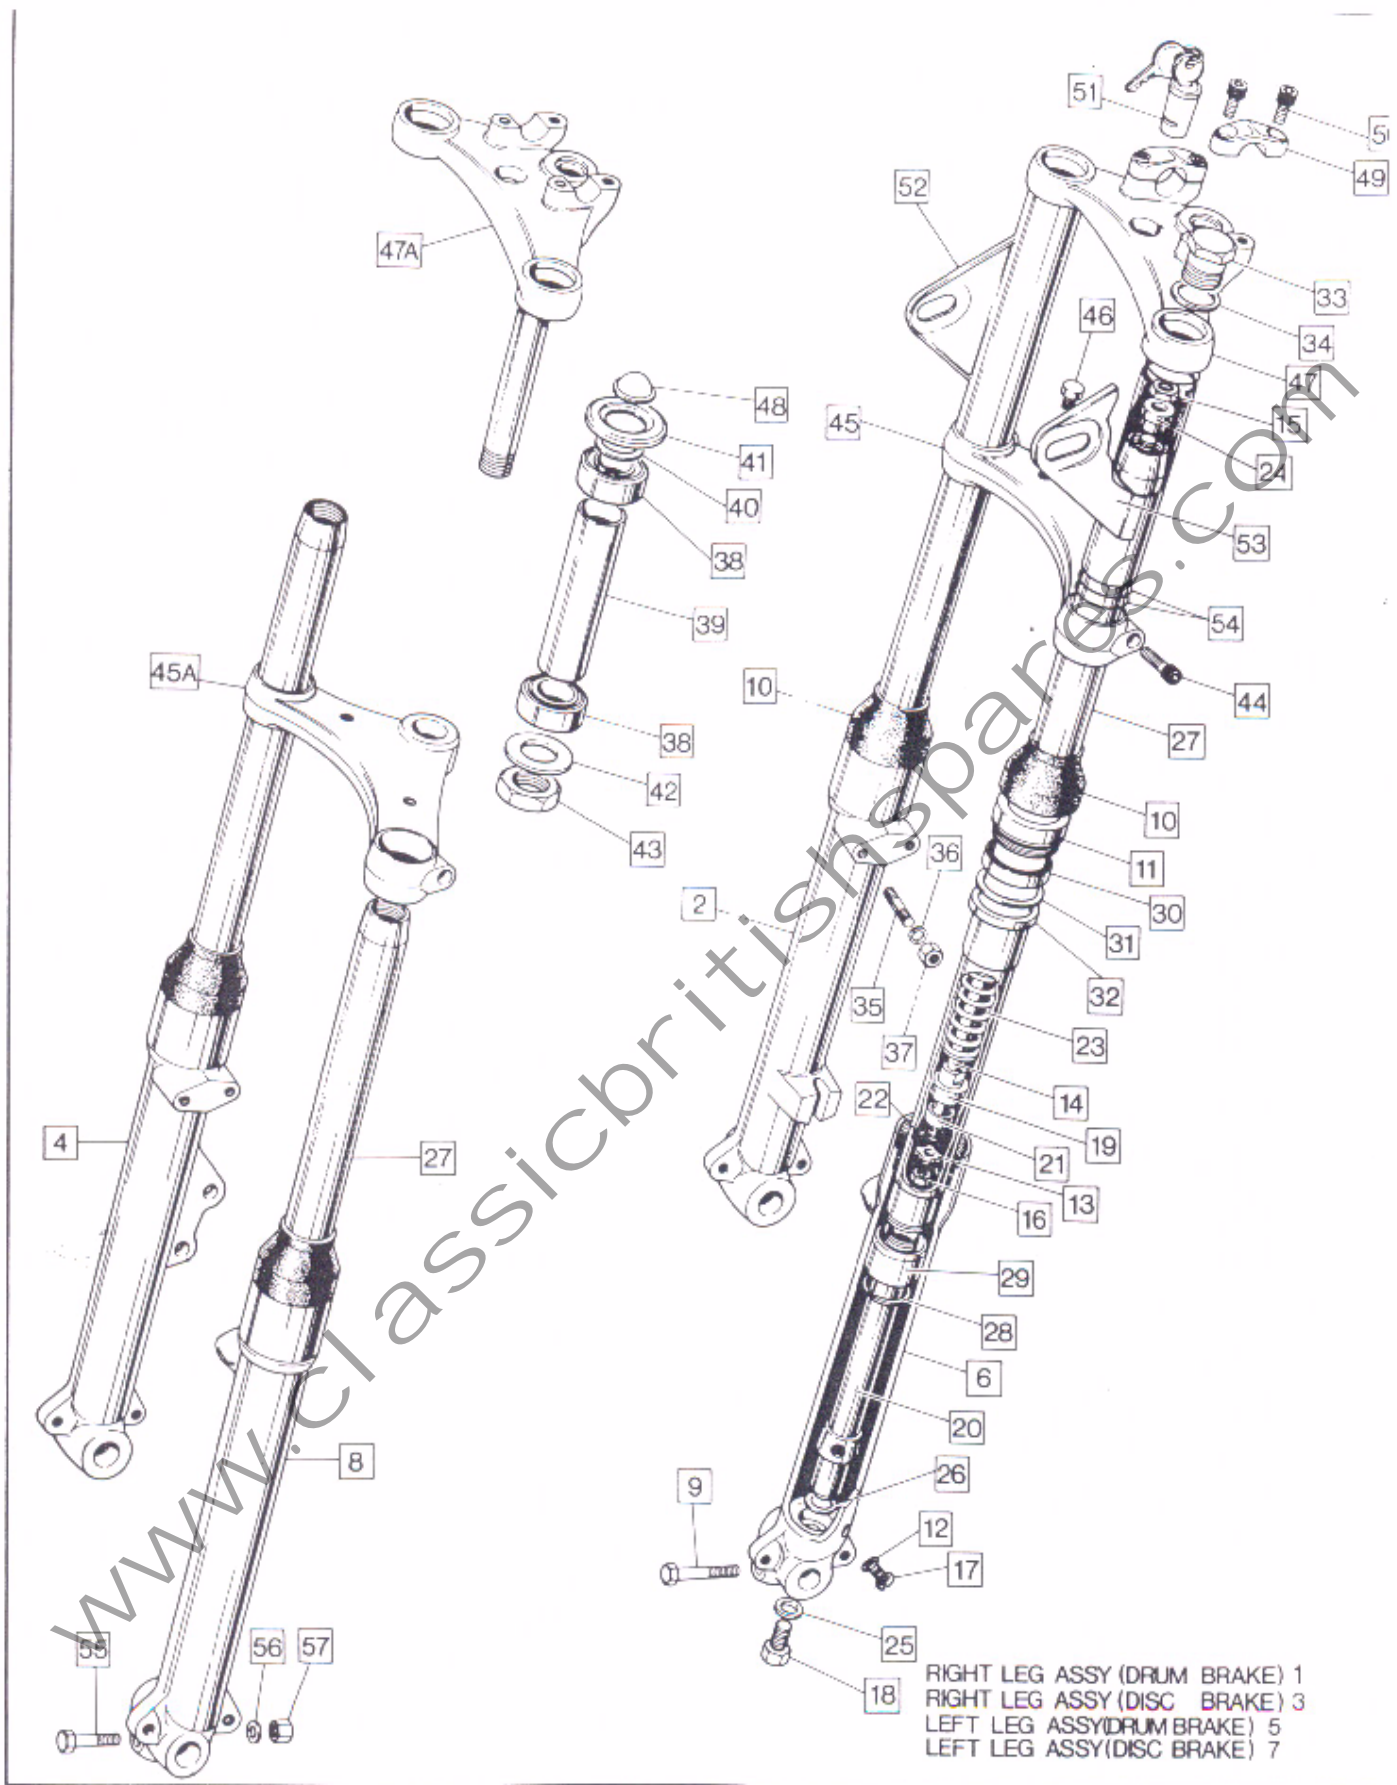

Front Forks, Steering Lock,
Steering Head Bearings

Front Forks, Steering Lock, Steering Head Bearings

17

Plate No.	Part No.	Description	Qty.	Bin No.	Price
1	061564	Right Hand Leg Assembly (Drum Brake)	1	.....	.....
2	060352	Right Hand Slider (Drum Brake)	1	.....	.....
3	062456	Right Hand Leg Assembly (Disc Brake)	1	.....	.....
4	063316	Right Hand Slider (Disc Brake)	1	.....	.....
5	061563	Left Hand Leg Assembly (Drum Brake)	1	.....	.....
6	060351	Left Hand Slider (Drum Brake)	1	.....	.....
7	062533	Left Hand Leg Assembly (Disc Brake)	1	.....	.....
8	063318	Left Hand Slider (Disc Brake)	1	.....	.....
9	062465	Pinch Bolt (Drum only)	1	.....	.....
10	061115	Gaiter	2	.....	.....
11	061137	Collar	2	.....	.....
12	000203	Washer	2	.....	.....
13	030584	Damper Rod Seat	2	.....	.....
14	060346	Damper Rod	2	.....	.....
15	060347	Damper Rod Cap Nut	2	.....	.....
16	060348	Damper Rod Locknut	2	.....	.....
17	060354	Slider Drain Plug	2	.....	.....
18	060359	Damper Tube Anchor Bolt	2	.....	.....
19	061347	Damper Tube Cap	2	.....	.....
20	061888	Damper Tube	2	.....	.....
21	NM.14118B	Damper Valve	2	.....	.....
22	NM.14119	Damper Valve Stop Pin	2	.....	.....
23	NM.18813	Fork Spring	2	.....	.....
24	NM.25003	Fork Spring Locating Bush	2	.....	.....
25	NMT1009	Damper Tube Anchor Bolt Washer	2	.....	.....
26	NMT814	Damper Tube Anchor Bolt Washer	2	.....	.....
27	063423	Main Tube	2	.....	.....
28	NM.14298	Fork Tube Bush Circlip	2	.....	.....
29	NMT.1048	Fork Tube Bush	2	.....	.....
30	065483	Oil Seal	2	.....	.....
32	NMT1055	Fork Tube Guide Bush	2	.....	.....
33	060345	Fork Tube Top Bolt	2	.....	.....
34	NMT320	Washer	2	.....	.....
35	063189	Stud	4	.....	.....
36	000012	Washer	4	.....	.....
37	060355	Nut	4	.....	.....
38	0700099	Steering Head Bearing	2	.....	.....
39	0700100	Bearing Spacer	1	.....	.....
40	NM.17429	Washer	1	.....	.....
41	NM.15628	Cover	1	.....	.....
42	061912	Washer	1	.....	.....
43	0700101	Nut	1	.....	.....
44	061911	Socket Screw	2	.....	.....
45A	064078	Lower Yoke	1	.....	.....
46	062332	Plug for Lower Yoke	2	.....	.....
47	064080	Upper Yoke with Stem	1	.....	.....
47A	065538	Upper Yoke with Stem and Neimann Lock	Available	.....	.....
48	062305	Stem Blanking Plug	1	.....	.....
49	NM.19021A	Clip	2	.....	.....
50	060333	Screw	4	.....	.....
51	065448	Lock/Keys	1	.....	.....
52	062028	Right Hand Headlamp Bracket and Top Cover	1	.....	.....
53	062029	Left Hand Headlamp Bracket and Top Cover	1	.....	.....
54	061900	'O' Ring	6	.....	.....
55	22688/2	Bolt	1	.....	.....
56	000011	Washer	1	.....	.....
57	27815	Nut	1	.....	.....
-	065447	Lock Roll Pin (For Neimann Lock only)	1	.....	.....
-	065445	Lock Cover (For Neimann Lock only)	1	.....	.....