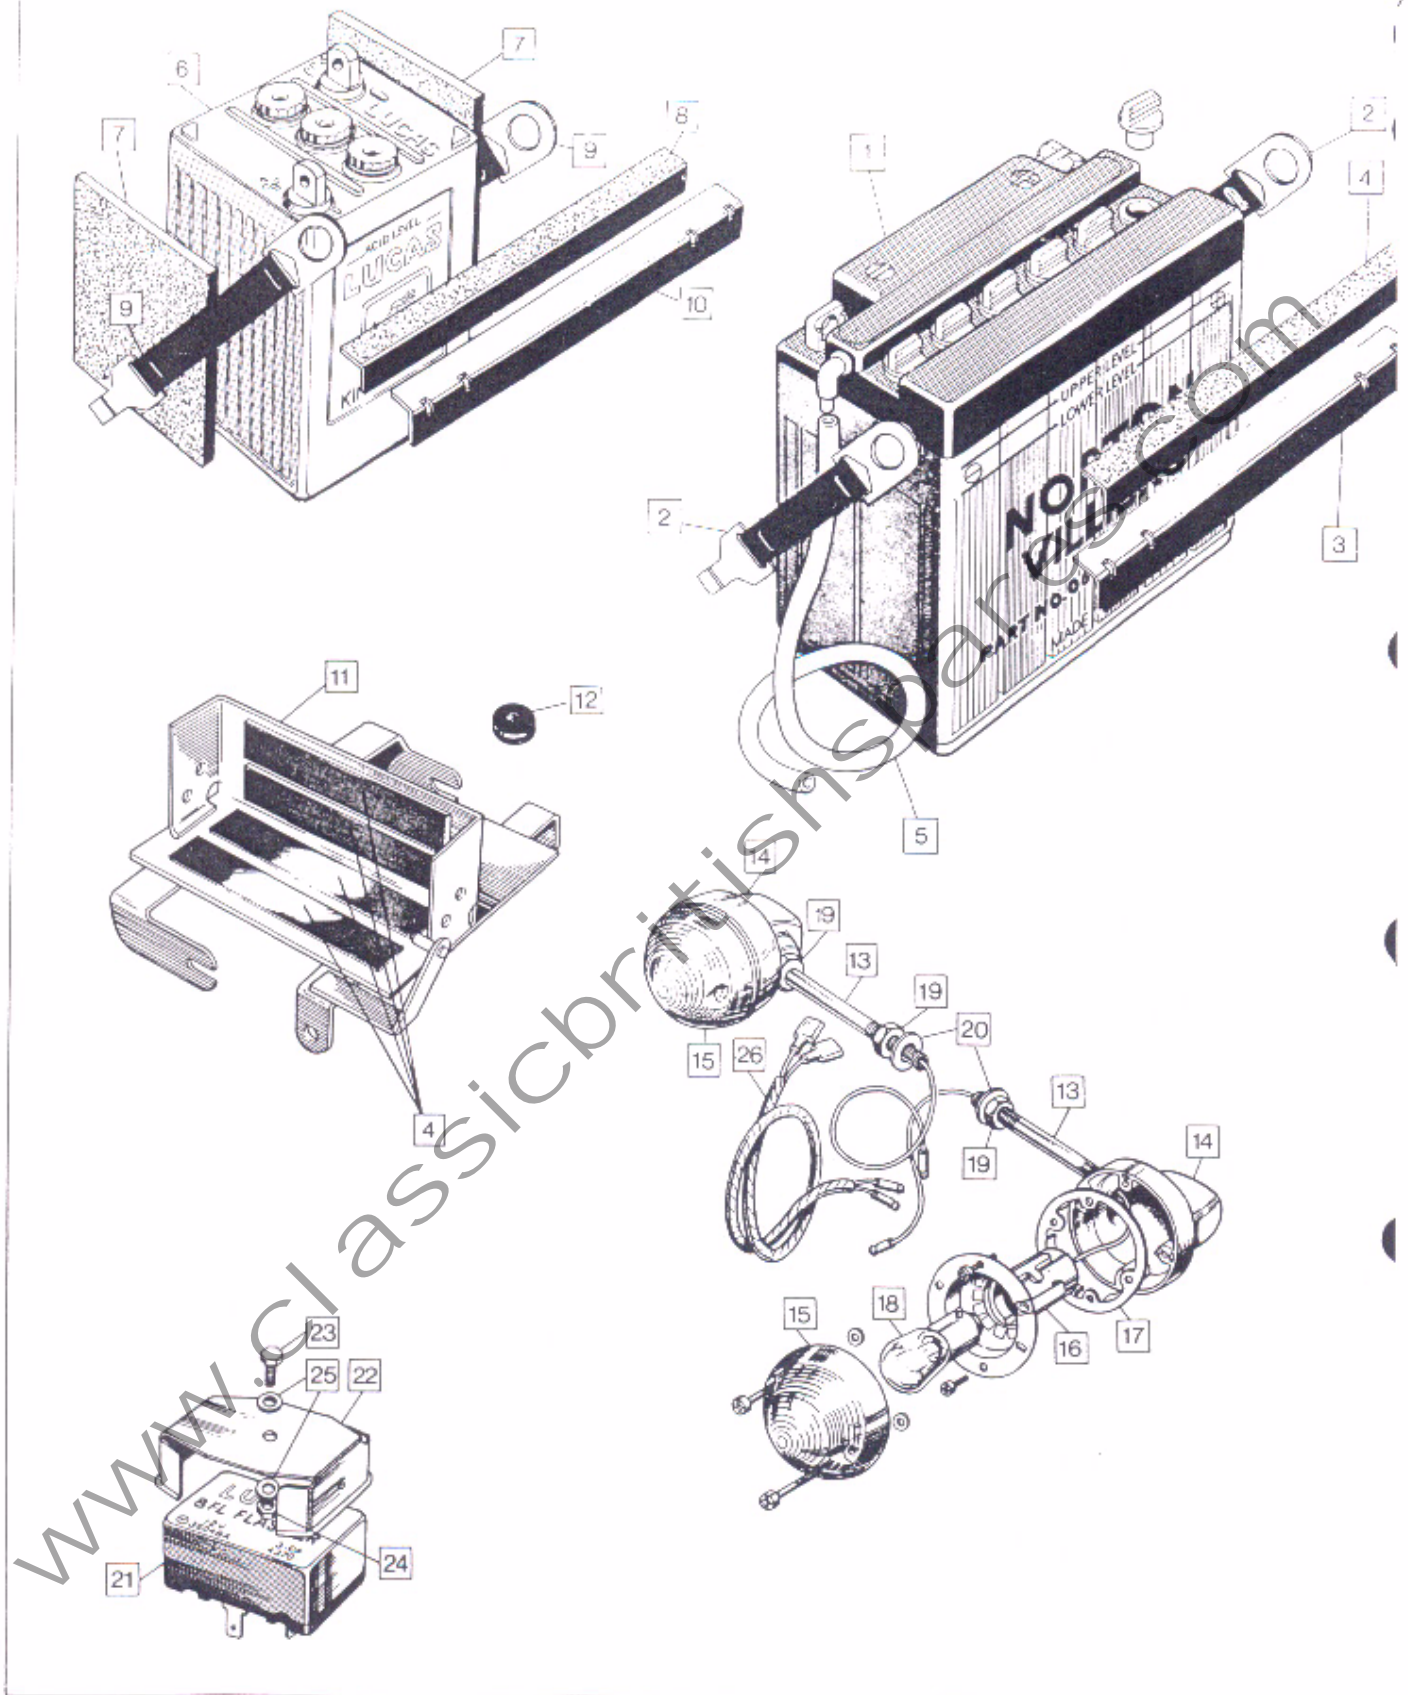

Head Lights **30**

Plate No.	Part No.	Description	Qty.	Bin No.	Price
HEADLAMP – FASTBACK, FASTBACK L.R. ROADSTER, INTERPOL, INTERSTATE					
1	60279	Headlamp SS700P	1	.....	.....
2	553248	Rim	1	.....	.....
3	54525927	Light Unit	1	.....	.....
4	062035	Spacer	2	.....	.....
5	60349	Headlamp SS700P Continental/France	1	.....	.....
6	54522680	Light Unit Continental/France	1	.....	.....
7	553738	Adaptor	1	.....	.....
HEADLAMP, HI-RIDER					
8	60280	Headlamp MCH66	1	.....	.....
9	534343	Rim	1	.....	.....
10	54525272	Light Unit	1	.....	.....
11	062300	Spacer	2	.....	.....
12	60348	Headlamp MCH66 Continental/France	1	.....	.....
13	54523513	Light Unit Continental/France	1	.....	.....
14	553738	Adaptor	1	.....	.....
HEADLAMP COMPONENTS – COMMON TO MCH66 AND SS700P HEADLAMPS					
15	54960724	Headlamp Harness	1	.....	.....
16	504665	Wire Fixing	6	.....	.....
17	144921	Screw, Rim Fixing	1	.....	.....
18	534296	Plate, Rim Fixing	1	.....	.....
19	54363453	Warning Light Body Amber	1	.....	.....
20	54363454	Warning Light Body Red	1	.....	.....
21	54363455	Warning Light Body Green	1	.....	.....
22	54140331	Sealing Ring, Light Body	3	.....	.....
23	281	Bulb, Warning Light 12v 2w	3	.....	.....
24	54525212	Shield Warning Light	3	.....	.....
25	34660	Lighting Switch	1	.....	.....
26	554602	Bulb Holder Main	1	.....	.....
27	555910	Sleeve, Terminal	1	.....	.....
28	54573590	Bulb Holder Pilot	1	.....	.....
29	554354	Ring, Pilot Bulb Seating	1	.....	.....
30	370	Bulb Main 45/40W	1	.....	.....
31	410	Bulb, Main, Continental 45/40W	1	.....	.....
32	411	Bulb, Main, France 45/40W	1	.....	.....
33	989	Bulb Pilot	1	.....	.....
34	062321	Bolt Headlamp Mounting	2	.....	.....
35	062409	Washer Headlamp Mounting	2	.....	.....
HEADLAMP COMPONENTS – QUARTZ HALOGEN 7"					
36	54526114	Quartz-Halogen Light Unit (lens/reflector)	.....	.....	.....
37	463	Bulb, Quartz-Halogen	.....	.....	.....
38	54526323	Light Unit – Continental Quartz-Halogen	.....	.....	.....
39	472	Bulb – Continental Quartz-Halogen	.....	.....	.....

Batteries, Battery Tray, Direction Indicators