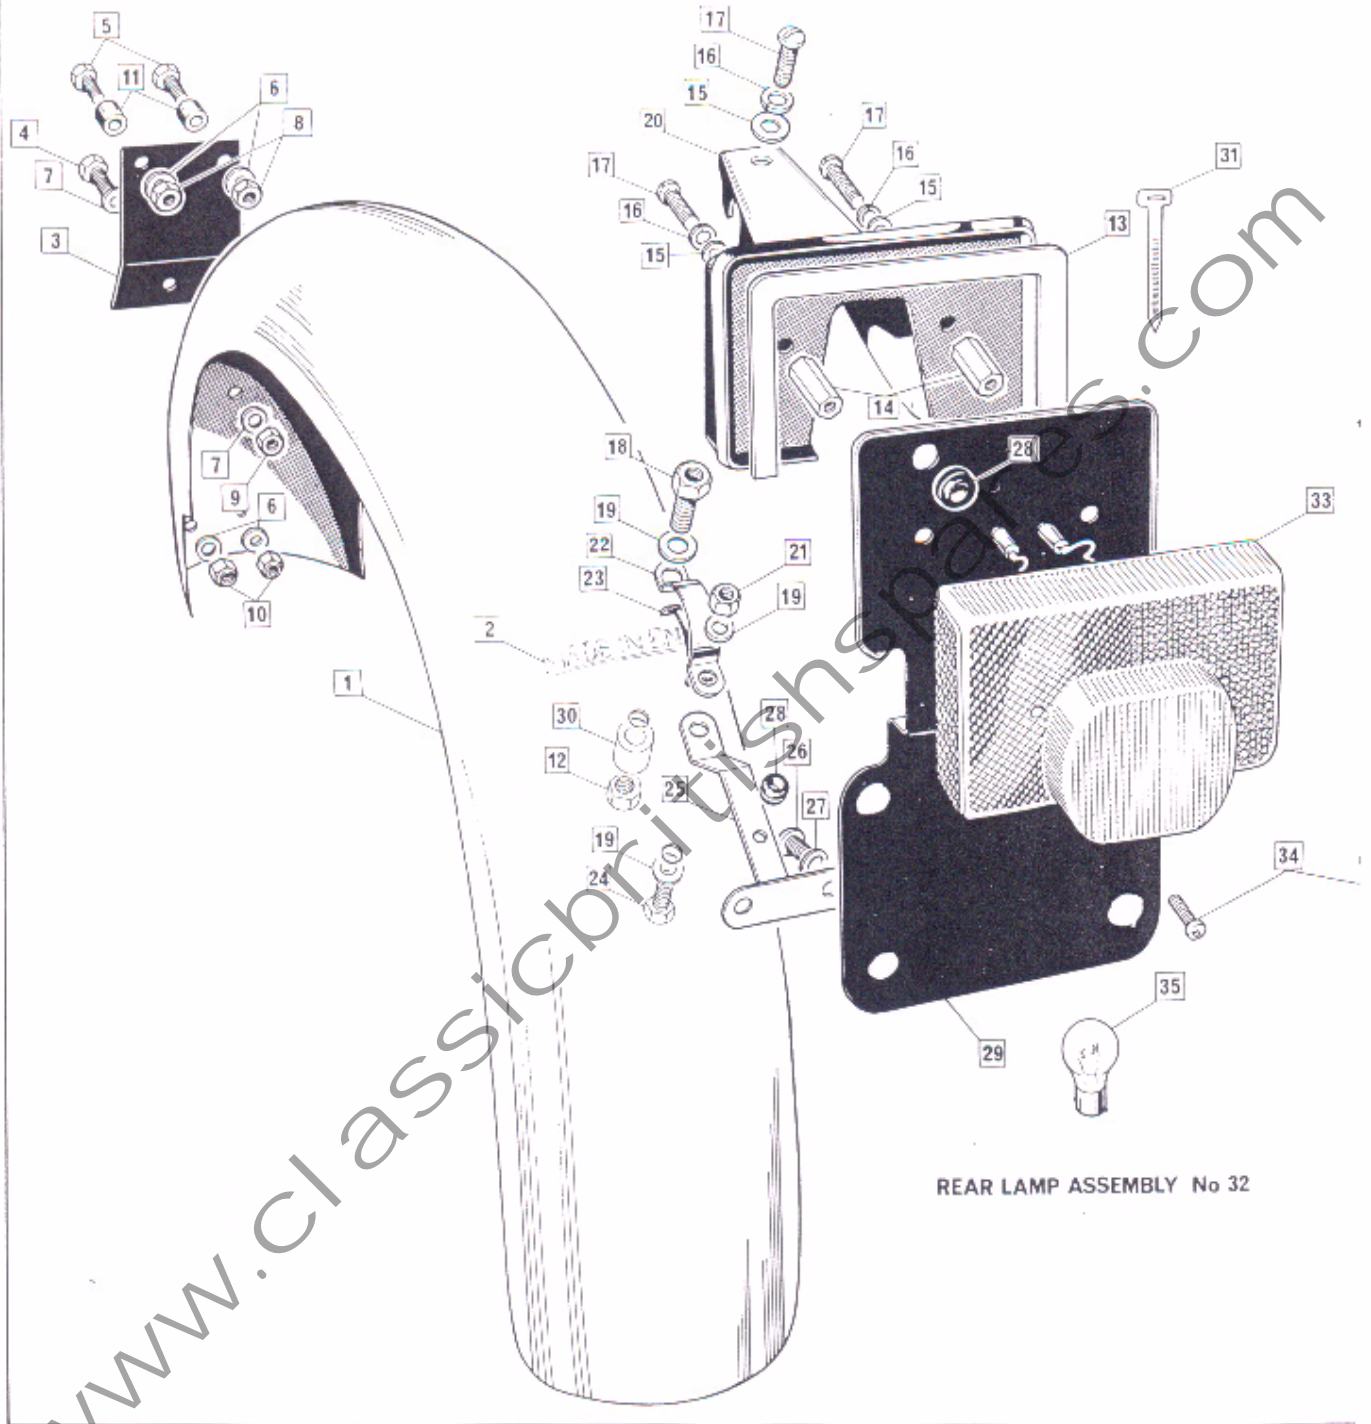

Front Fender, Number Plate and Seats **26**

Plate No.	Part No.	Description	Qty.	Bin No.	Price
FRONT FENDER – INTERSTATE ROADSTER, HI-RIDER, BLACK INTERPOL					
1	063175	Front Fender, Stainless Steel	1	.....	.....
2	062323/3	Fender Stay	2	.....	.....
FRONT FENDER – WHITE INTERPOL					
1A	062328/13	Front Fender, painted	1	.....	.....
2A	062323/13	Fender Stay	2	.....	.....
FENDER FITTINGS – COMMON TO ALL MODELS					
3	000039	Plain Washer	8	.....	.....
4	000190	Serrated Washer	4	.....	.....
5	065222	Bolt	4	.....	.....
6	060678	Nut	4	.....	.....
7	060357	Bolt	4	.....	.....
8	000011	Plain Washer	4	.....	.....
FRONT NUMBER PLATE (For certain markets as required)					
9	011835	Number Plate	1	.....	.....
10	011836	Stanchion	2	.....	.....
11	NM.18755	Bead	1	.....	.....
12	NMT2221	Washer	2	.....	.....
13	000861	Screw	2	.....	.....
14	000012	Washer	2	.....	.....
15	000005	Nut	1	.....	.....
SEATS					
16	065234	Seat – Roadster	1	.....	.....
17	061770	Seat – Interpol	1	.....	.....
18	063859	Seat – Hi-Rider	1	.....	.....
19	065382	Seat Interstate	1	.....	.....
20	NM.21852	Seat Buffer	AR	.....	.....
GRAB RAILS					
21	064088	Grab Rail Hi-Rider	1	.....	.....
22	062379	Clip Hi-Rider Only	2	.....	.....
23	NM.25592	Washer	4	.....	.....
24	0700117	Bolt	4	.....	.....
25	063632	Grab Rail – Interstate	1	.....	.....
26	063819	Grab Rail – Roadster	1	.....	.....
27	063641	Clip, Interstate/Roadster	4	.....	.....
28	30858	Washer	4	.....	.....
–	065225	Mudflap (Interstate & MK2A Roadster)	1	.....	.....
–	065226	Mudflap Backing Strip (... ..)	1	.....	.....

REAR LAMP ASSEMBLY No 32

Rear Fenders, Tail Light and Tail Section