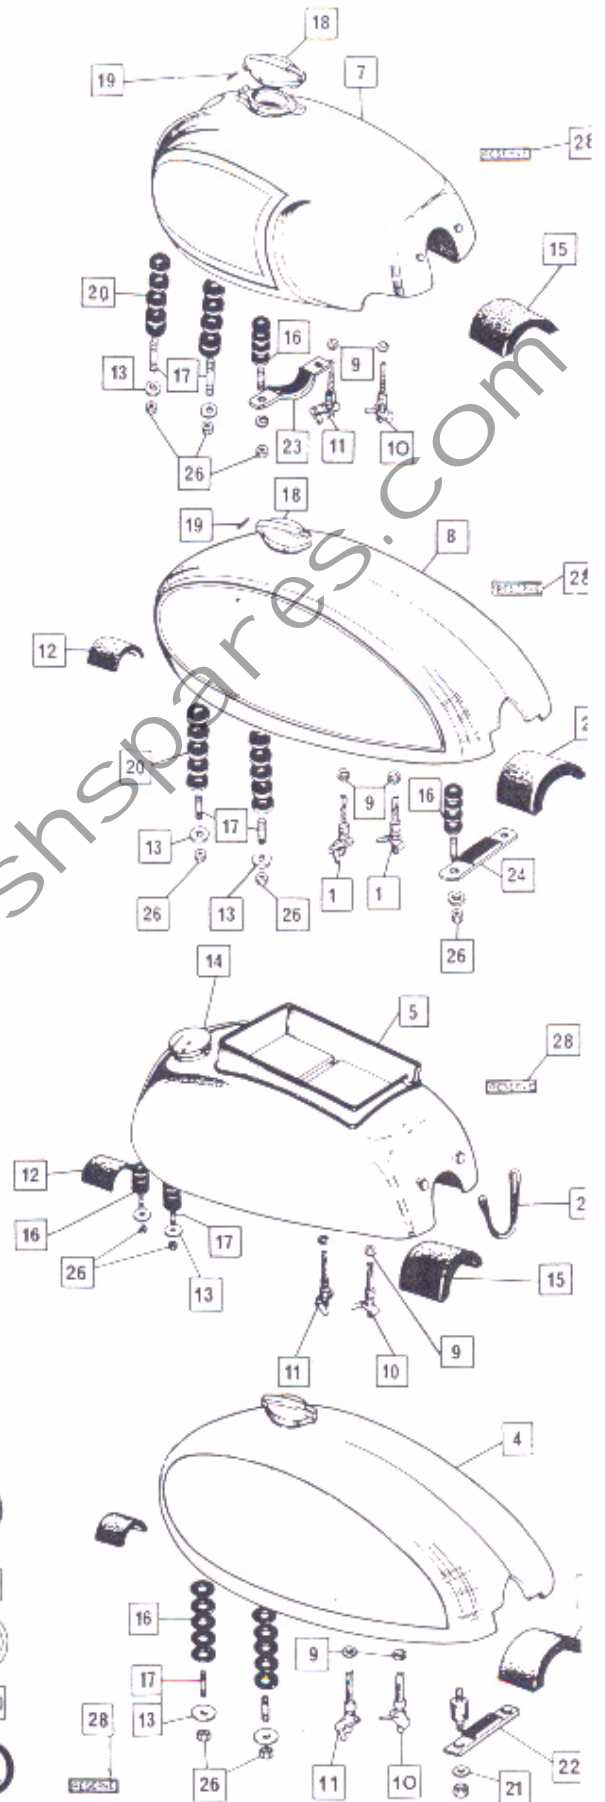

Rear Fender, Tail Light and Tail Section

27

Plate No.	Part No.	Description	Qty.	Bin No.	Price
REAR FENDER					
1	064047	Rear Fender	1	.....	.....
2	064062	Decal "Made in England"	1	.....	.....
3	062169	Fender Bracket	1	.....	.....
4	22403	Bolt	1	.....	.....
5	060652	Bolt	2	.....	.....
6	000012	Washer	4	.....	.....
7	000011	Washer	2	.....	.....
8	060029	Nut	2	.....	.....
9	060348	Nut	1	.....	.....
10	062240	Nut	2	.....	.....
11	062170	Spacer	2	.....	.....
REAR LIGHT AND FITTINGS					
12	060651	Nut	1	.....	.....
13	063733	Beading	1	.....	.....
14	063921	Pillar Nut	2	.....	.....
15	000039	Washer	3	.....	.....
16	22401	Lockwasher	3	.....	.....
17	060946	Screw	3	.....	.....
18	063926	Special Screw	1	.....	.....
19	000011	Washer	3	.....	.....
20	063731	Fairing	1	.....	.....
21	060348	Nut	1	.....	.....
22	061121	Clip Bracket	1	.....	.....
23	064220	Rubber	1	.....	.....
24	060359	Bolt	1	.....	.....
25	063727	Support Bracket	1	.....	.....
26	060327	Bolt	2	.....	.....
27	000012	Washer	2	.....	.....
28	064152	Grommet	2	.....	.....
29	063724	Mounting	1	.....	.....
30	064016	Spacer	1	.....	.....
31	062828	Cable Tie	1	.....	.....
32	56513	*Rear Lamp Assembly L917	1	.....	.....
33	54584930	Lens	1	.....	.....
33A	54585314	Lens - Germany/Italy	1	.....	.....
34	NA	Lens Screw	2	.....	.....
35	380	Bulb, Lucas 380 12 v 5/21 w	.....	.....	.....
*For Italy and Germany use lamp 063737					
-	065092	Mudflap (Interstate & MK2 Roadster)	1	.....	.....
-	065046	Mudflap Backing Strip	1	.....	.....

Norton
Norton
Norton

Fuel Tanks