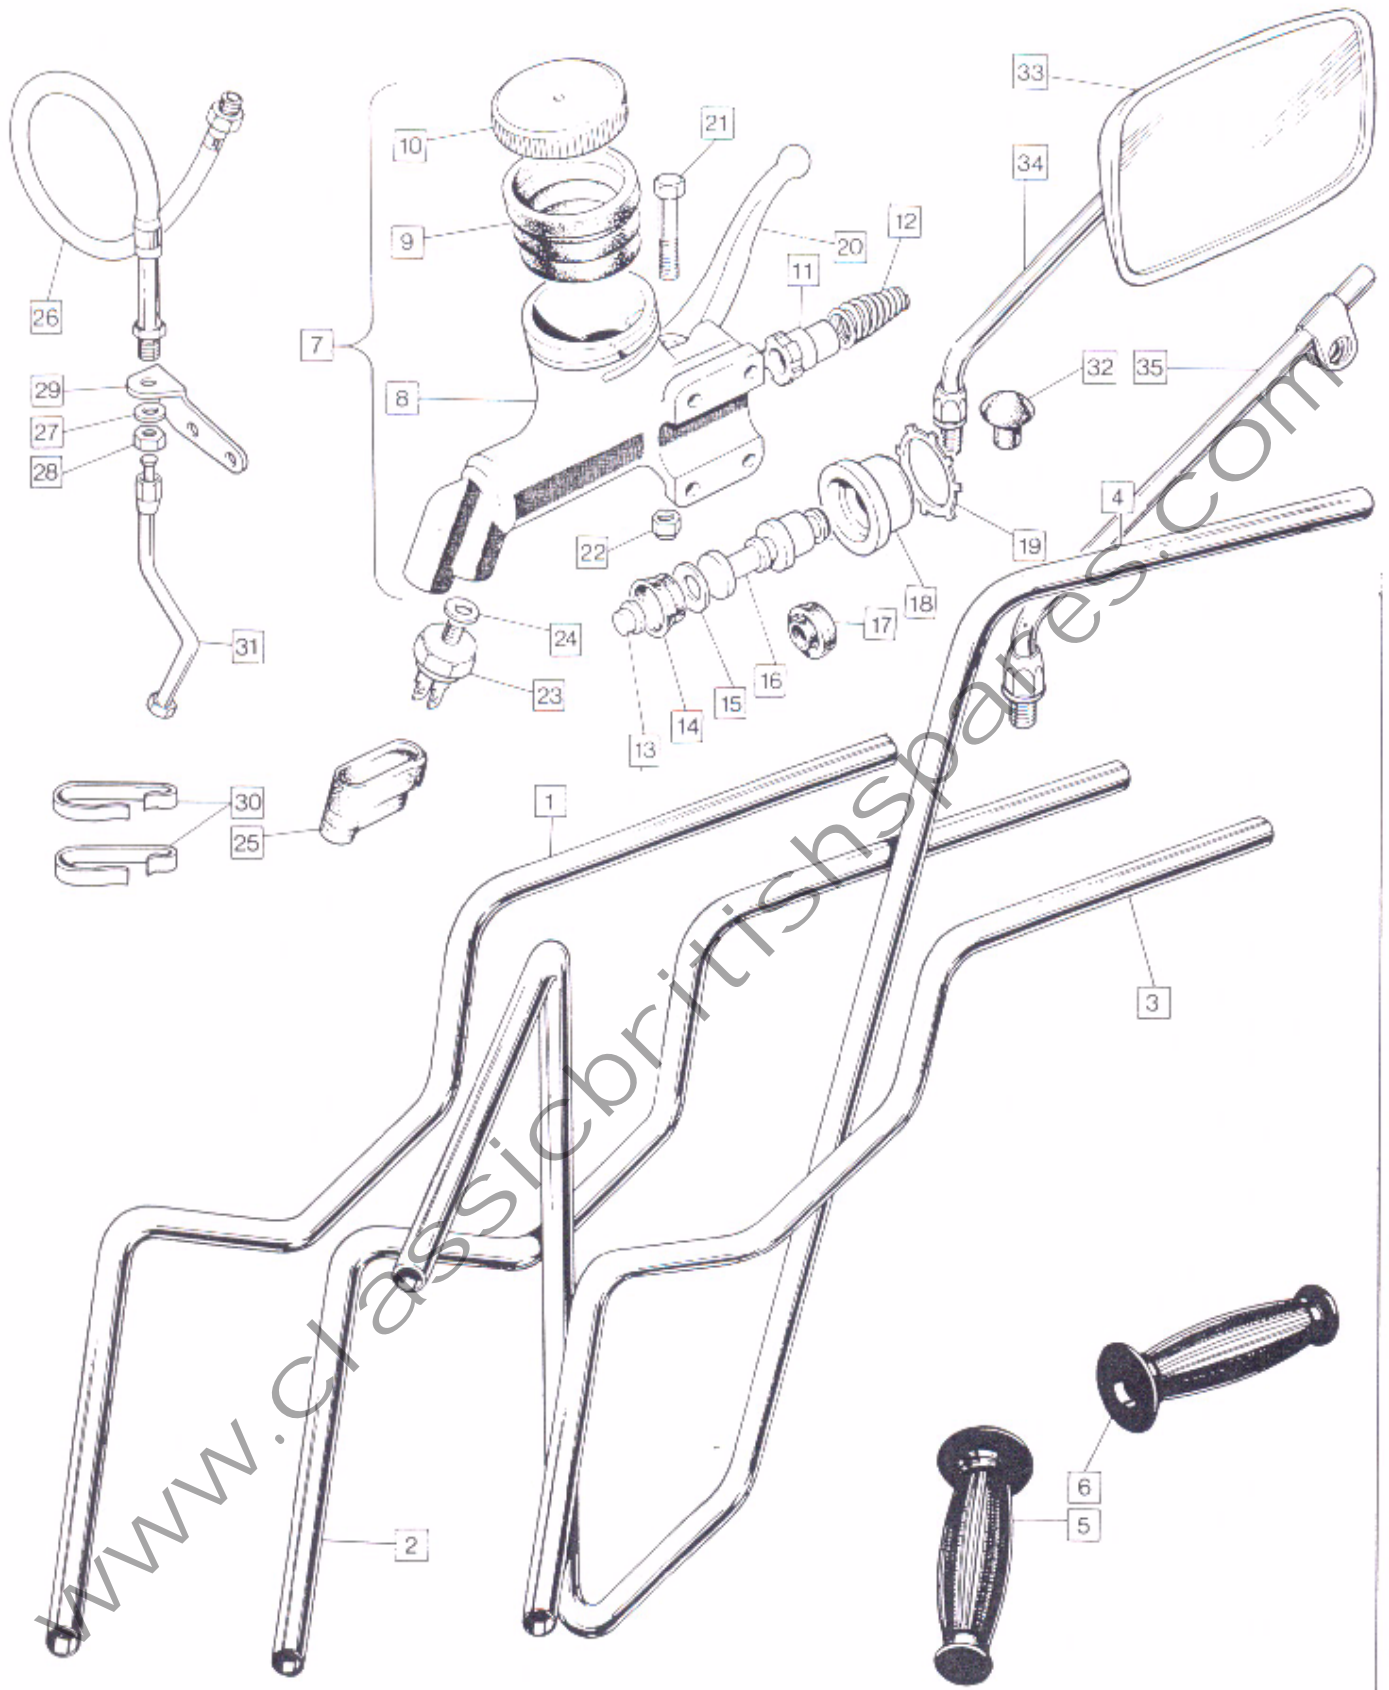

Handlebars, Disc Brake Master Cylinder and Hose Group

Handlebars, Disc Brake Master Cylinder and Hose Group

22

Plate No.	Part No.	Description	Qty.	Bin No.	Price
		HANDLEBAR - FASTBACK, FASTBACK L.R., ROADSTER, INTERSTATE U.S.A.			
1	061046	Handlebar	1	.....	.....
2	062306	HANDLEBAR - INTERPOL Handlebar	1	.....	.....
3	064887	HANDLEBAR - (EUROPE) Handlebar	1	.....	.....
4	062599	HANDLEBAR - HI-RIDER Handlebar	1	.....	.....
5	061879	HANDLEBAR GRIPS Dummy Grip	1	.....	.....
6	061830	Twistgrip Rubber	1	.....	.....
7	064871	DISC BRAKE MASTER CYLINDER Master Cylinder Assembly complete	1	.....	.....
8	061939	Master Cylinder Body (not available separately)	1	.....	.....
9	061946	Bellows	1	.....	.....
10	064973	Cap	1	.....	.....
11	061944	Valve	1	.....	.....
12	061906	Spring	1	.....	.....
13	061972	Spreader	1	.....	.....
14	061942	Primary Cup	1	.....	.....
15	061943	Primary Cup Washer	1	.....	.....
16	061898	Piston	1	.....	.....
17	061945	Secondary Cup	1	.....	.....
18	061941	Boot	1	.....	.....
19	061947	Circlip	1	.....	.....
20	063241	Brake Lever	1	.....	.....
21	062184	Pivot Bolt	1	.....	.....
22	062240	Nut, Pivot Bolt	1	.....	.....
23	34619A	Brake Light Switch	1	.....	.....
24	063544	Washer, Brake Light Switch	1	.....	.....
25	062524	Switch Cover	1	.....	.....
		HYDRAULIC HOSE AND FITTINGS			
26	063508	Hose Assembly (23 in. long)	1	.....	.....
26	062707	Hose Assembly (25 in. long)	1	.....	.....
26	063507	Hose Assembly (28 in. long)	1	.....	.....
26	063541	Hose Assembly (31 in. long)	1	.....	.....
26	063540	Hose Assembly (34 in. long)	1	.....	.....
27	26634	Washer	1	.....	.....
28	26078	Nut	1	.....	.....
29	062706	Hose Support Bracket	2	.....	.....
30	063031	Pipe Clip	1	.....	.....
31	063899	Pipe Assembly	1	.....	.....
		BRAKE FLUID			
Not illus.	063111	Lockheed 329 Brake Fluid, 8 Imp. fl. oz. (.48 U.S. pints/.227 litres)	AR	.....	.....
Not illus.	064244	Master Cylinder Repair Kit	AR	.....	.....
		MIRROR AND FITTINGS			
32	063668	Blanking Plug (where mirror not fitted)	AR	.....	.....
33	064102	Mirror	AR	.....	.....
34	064103	Stem Roadster - Interstate	AR	.....	.....
35	064145	Stem Hi-Rider	AR	.....	.....