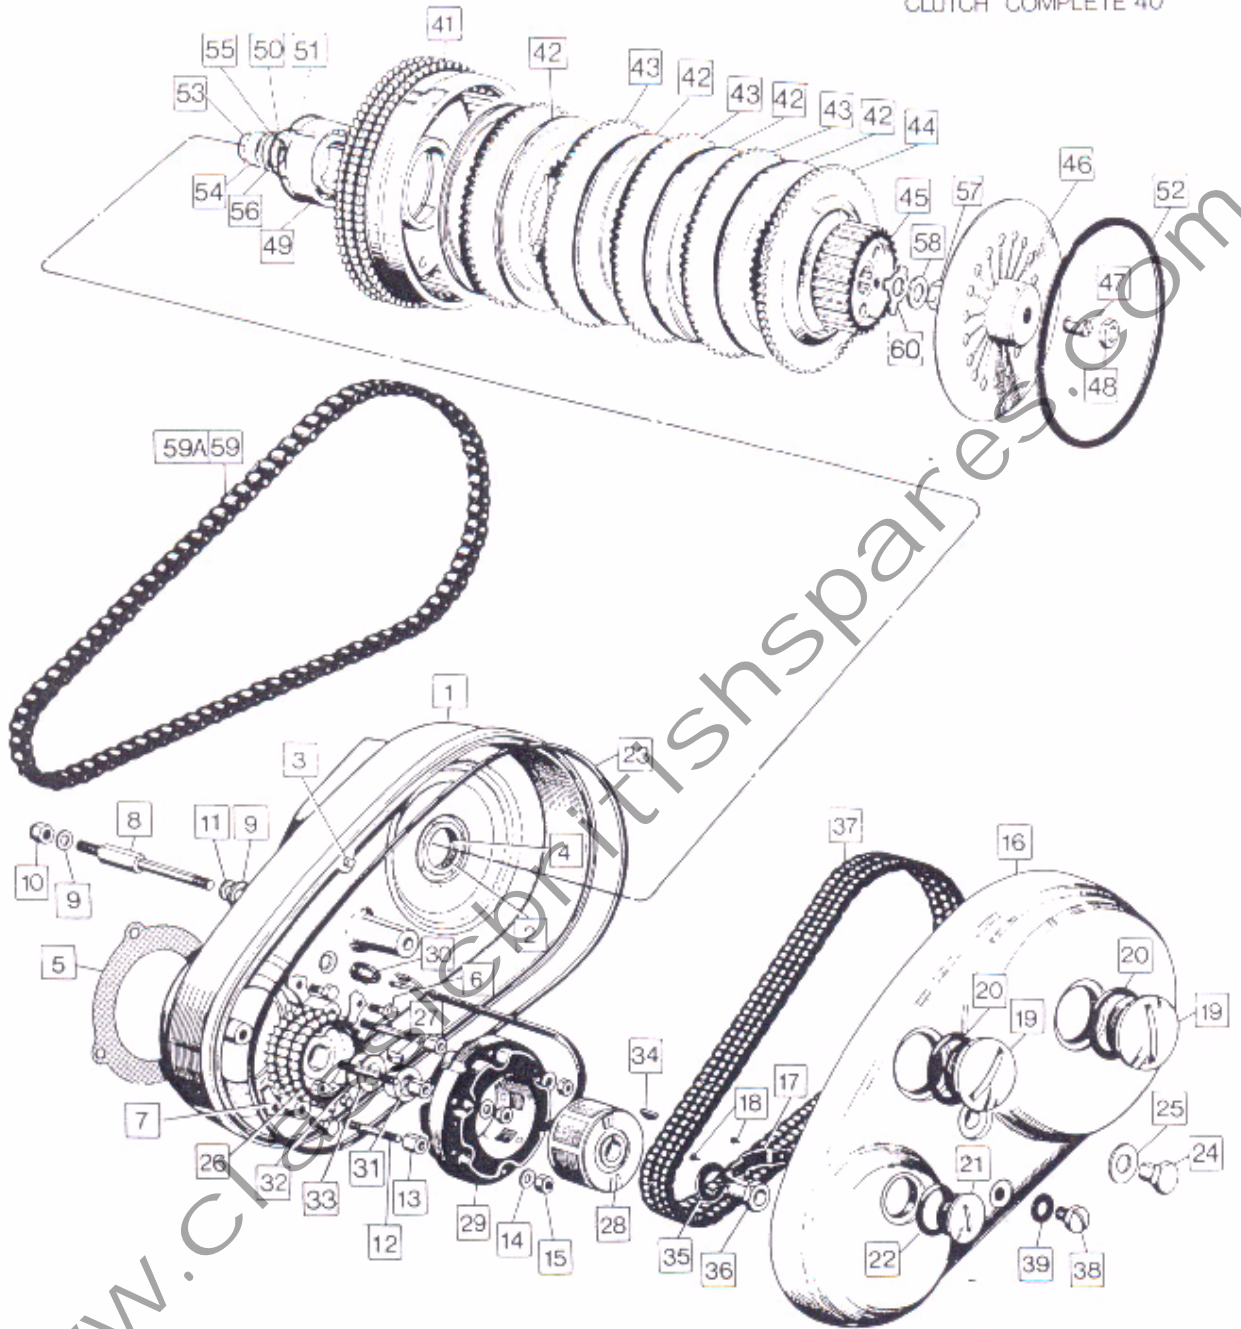

CLUTCH COMPLETE 40

Chaincases, Chains, Sprockets, Clutch, Alternator

Chaincases, Chains, Sprockets, Clutch, Alternator

10

Plate No.	Part No.	Description	Qty.	Bin No.	Price
1	060374	Chaincase Inner Half c/w Dowels	1	.....	.....
2	060769	Chaincase Oil Seal Disc	2	.....	.....
3	024145	Chaincase Dowel	2	.....	.....
4	012443	Chaincase Felt Seal	1	.....	.....
5	060711	Chaincase to Crankcase Gasket	1	.....	.....
6	062669	Chaincase Fixing Bolt	3	.....	.....
7	060395	Chaincase Fixing Bolt Washer	3	.....	.....
8	060376	Chaincase Centre Stud	1	.....	.....
9	000010	Chaincase Centre Stud Washer	2	.....	.....
10	060397	Chaincase Centre Stud Nut	1	.....	.....
11	060399	Chaincase Centre Stud Shim	AR	.....	.....
12	060386	Stator Stud	3	.....	.....
13	060377	Stator Stud Spacer	3	.....	.....
14	000011	Stator Stud Washer	3	.....	.....
15	060700	Stator Stud Nut	3	.....	.....
16	062585	Chaincase Outer Half with Timing Plate	1	.....	.....
17	060763	Ignition Indicator Plate	1	.....	.....
18	060663	Hammer Drive Screw	2	.....	.....
19	060388	Chain Inspection Cap	2	.....	.....
20	062581	Chain Inspection Cap 'O' Ring	2	.....	.....
21	060659	Timing Inspection Cap	1	.....	.....
22	062580	Timing Inspection Cap 'O' Ring	1	.....	.....
23	060398	Chaincase Band Rubber	1	.....	.....
24	060367	Chaincase Attachment Nut	1	.....	.....
25	060368	Chaincase Attachment Nut Washer	1	.....	.....
26	060383	Engine Sprocket	1	.....	.....
27	NME3682	Engine Sprocket Key	1	.....	.....
28	54212006	Rotor	1	.....	.....
29	47205A	Stator	1	.....	.....
30	060903	Alternator Grommet	1	.....	.....
31	060402	Rotor Spacer	1	.....	.....
32	060665	Rotor Shim -010"	AR	.....	.....
33	060664	Rotor Shim -036"	AR	.....	.....
34	NM20948	Rotor Key	1	.....	.....
35	NM24948	Rotor Washer	1	.....	.....
36	060387	Rotor Nut	1	.....	.....
37	060366	Front Chain (Primary)	1	.....	.....
38	062582	Chaincase Oil Level Plug	1	.....	.....
39	062583	Chaincase Oil Level 'O' Ring	1	.....	.....
40	064644	Clutch Complete (includes items 41-46, 49-52 inclusive)	1	.....	.....
41	062482	Clutch Sprocket c/w Backplate	1	.....	.....
42	063741	Clutch Friction Plate, Sintered Bronze	5	.....	.....
43	060746	Clutch Plain Plate	4	.....	.....
44	063768	Clutch Pressure Plate	1	.....	.....
45	063979	Clutch Centre	1	.....	.....
46	060770	Clutch Spring Plate with Centre	1	.....	.....
47	061479	Clutch Adjuster	1	.....	.....
48	060005	Clutch Adjuster Nut	1	.....	.....
49	060750	Clutch Bearing	1	.....	.....
50	060753	Clutch Bearing Inner Circlip	1	.....	.....
51	060754	Clutch Bearing Outer Circlip	1	.....	.....
52	060751	Clutch Spring Circlip	1	.....	.....
53	060752	Clutch Location Circlip	1	.....	.....
54	060747	Clutch Location Spacer	1	.....	.....
55	060894	Clutch Location Shim -036"	AR	.....	.....
56	060895	Clutch Location Shim -048"	AR	.....	.....
57	040373	Clutch Fixing Nut	1	.....	.....
58	063447	Clutch Fixing Nut Washer	1	.....	.....
59	017376	Rear Chain, 98 Links (for 19 tooth sprocket)	1	.....	.....
59A	064025	Rear Chain, 99 Links (for 21 tooth sprocket)	1	.....	.....
59B	065441	Rear Chain, 100 links (for 22 tooth sprocket)	1	MK2A	.....
60	063459	Tab Washer	1	.....	.....