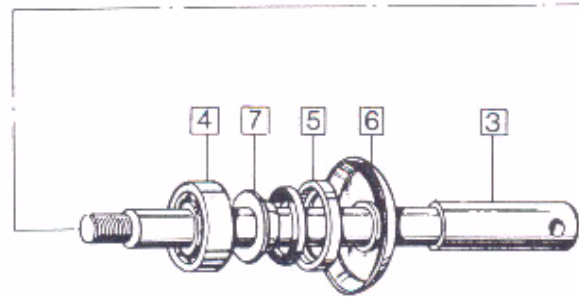

Rim and Hub Assembly 1

Brake Cover Plate Complete 18

Front Wheel and Brake (Drum Type)

Rear Wheel **20**

Plate No.	Part No.	Description	Qty.	Bin No.	Price
1	065744	Rim and Hub Assembly, c/w Bearings, Seals, etc.	1	.....	.....
2	065271	Wheel Axle	1	.....	.....
3	065278	Wheel Axle Nut	1	.....	.....
4	065273	Axle Spacer	1	.....	.....
5	060627	Speedometer Gearbox	1	.....	.....
6	000010	Washer	1	.....	.....
7	060029	Nut	1	.....	.....
8	060314	Brake Cam	1	.....	.....
9	060325	Torque Stop Pin	1	.....	.....
10	060326	Torque Stop Pin Nut	1	.....	.....
11	060327	Bolt	2	.....	.....
12	060329	Cam Bearing Nut	1	.....	.....
13	065826	Cover Plate Assembled	1	.....	.....
Not illus.	065827	Brake Plate complete with Brake Parts	1	.....	.....
14	060334	Cover Plate Outer Spacer	1	.....	.....
15	060701	Bearing Cam and Stay	1	.....	.....
16	060704	Lever Return Spring	1	.....	.....
17	063417	Brake Shoe c/w Lining	2	.....	.....
17A	060013	Brake Shoe Slipper	2	.....	.....
-	065766	Grommet	2	.....	.....
18	NM.14454	Plate	1	.....	.....
19	NM.14506	Washer	1	.....	.....
20	NM.19765	Lever	1	.....	.....
21	NM E5276	Washer	AR	.....	.....
22	NM E5832	Spring	2	.....	.....
23	065290	Left Hand Bearing Spacer	1	.....	.....
24	062074	Cush Drive Buffer (Thick)	3	.....	.....
25	062075	Cush Drive Buffer (Thin)	3	.....	.....
26	040100	Bearing	2	.....	.....
27	060317	Lockring	1	.....	.....
28	065726	Hub Shell	1	.....	.....
29	062069	Inner Bearing Spacer	1	.....	.....
30	062071	Felt Retaining Washer	2	.....	.....
31	NM.18234	Spacer	1	.....	.....
32	063012	Dished Washer	2	.....	.....
33	NM E6885	Seal	3	.....	.....
34	NM.13270	Spacer - Speedometer Gearbox	1	.....	.....
35	NM.19266	Washer, Spindle	2	.....	.....
36	NM.25100	Disc Screw	6	.....	.....
37	017060	Security Bolt	1	.....	.....
38	065730	Rim WM2 - 19	1	.....	.....
39	065729	Spoke	20	.....	.....
40	065727	Spoke, Inner L.H.	10	.....	.....
40A	065728	Spoke, Inner R.H.	10	.....	.....
41	063207	Nipple	40	.....	.....
42	062082	Rear Hub Disc	1	.....	.....
43	065512	Brake Drum	1	.....	.....
44	062067	Dummy Axle	1	.....	.....
45	062072	Felt Retaining Washer	1	.....	.....
46	062889	Felt Seal	1	.....	.....
47	062090	Circlip	1	.....	.....
48	NM.17721	Bearing	1	.....	.....
49	064617	Balance Weight, 17 grammes	AR	.....	.....
50	064619	Balance Weight, 25 grammes	AR	.....	.....