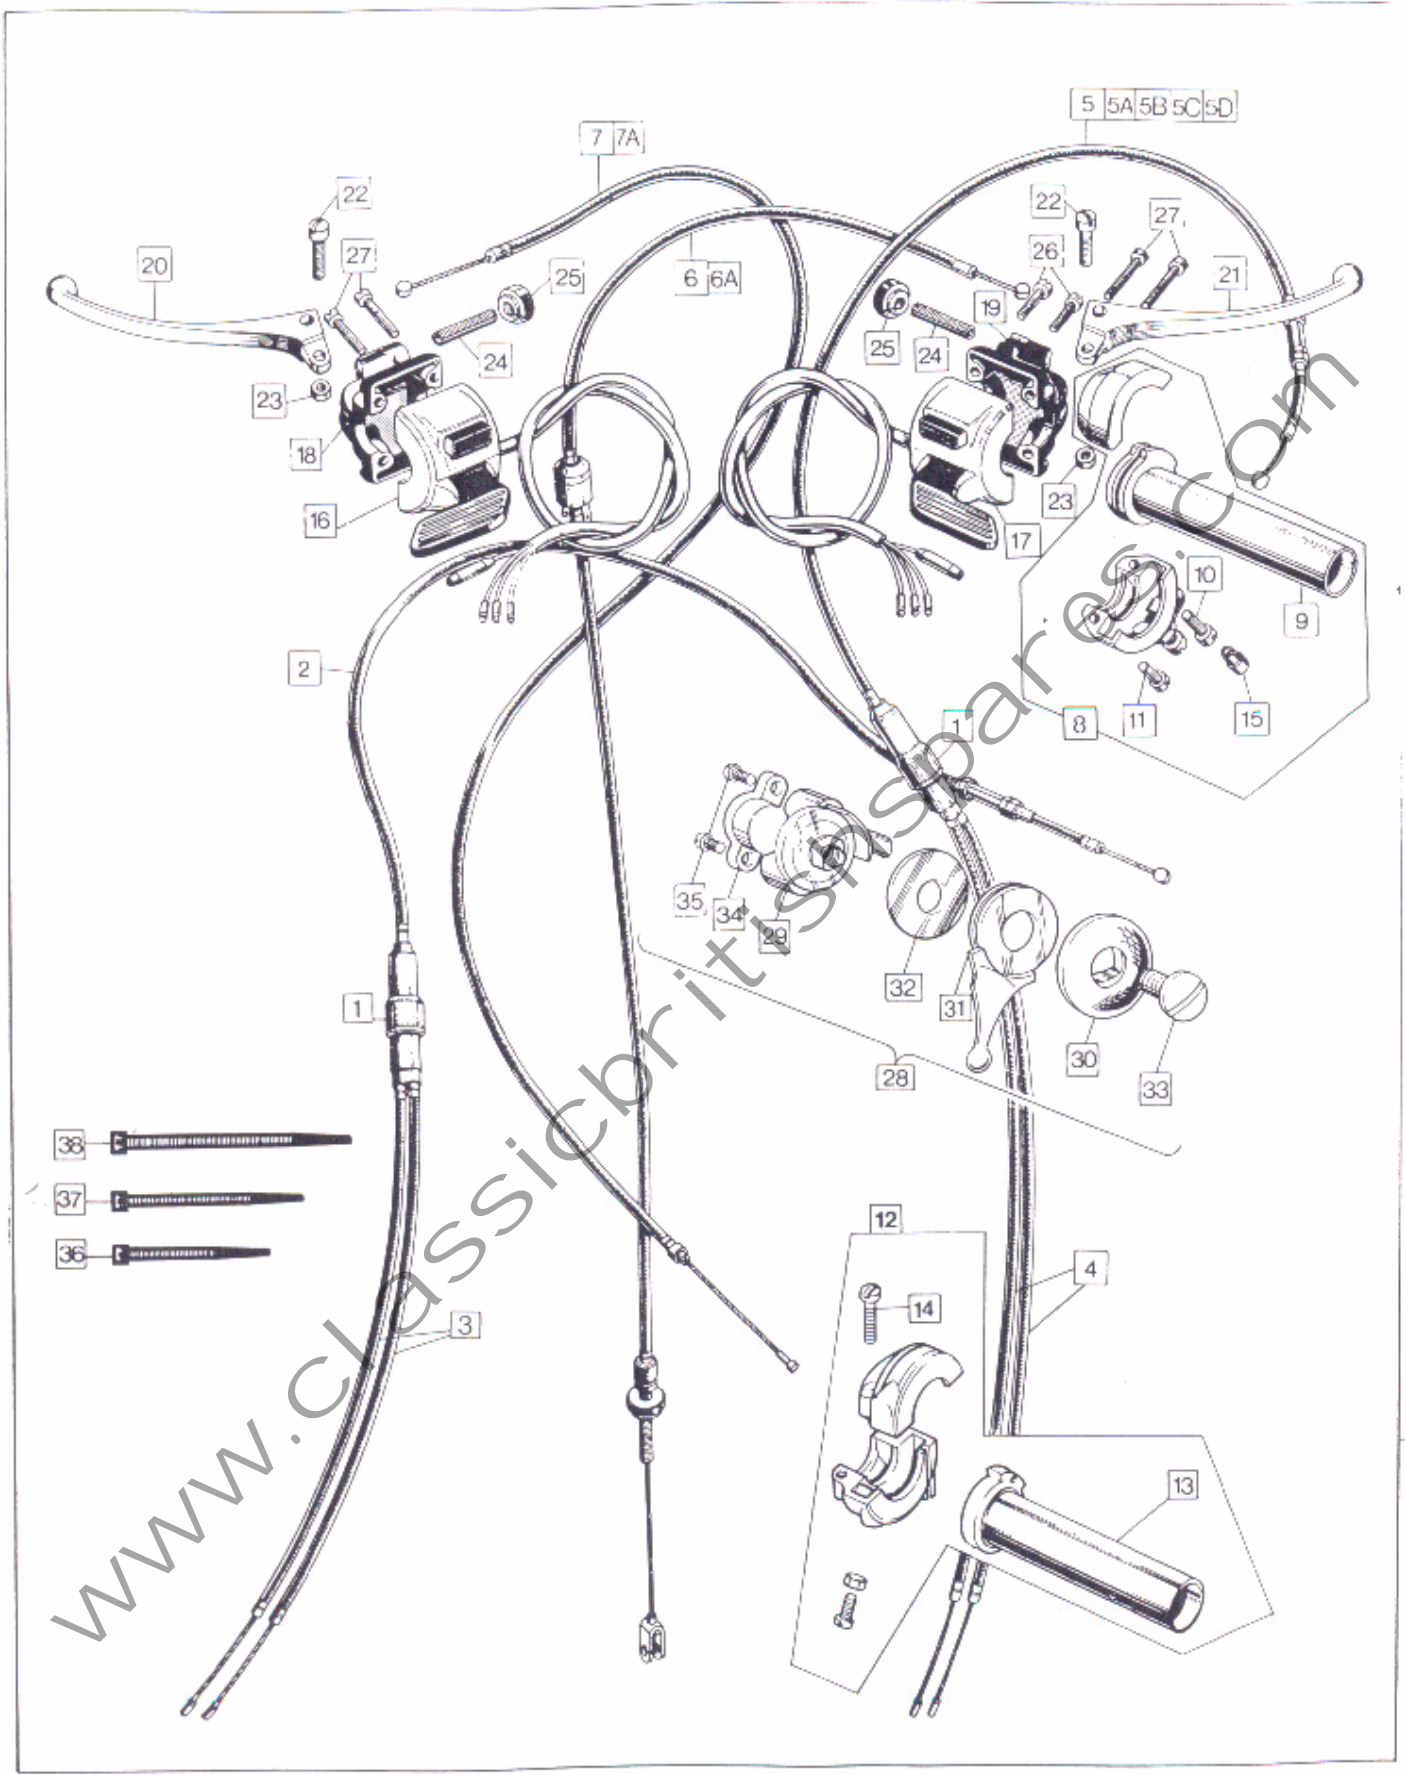

RIM AND HUB ASSEMBLY

1

Rear Wheel

Front Wheel and Brake (Drum Type)

19

Plate No.	Part No.	Description	Qty.	Bin No.	Price
1	061578	Rim and Hub Assembly c/w Bearings, Seals, etc.	1
2	060361	Spindle Nut	1
3	060362	Wheel Spindle	1
4	040100	Bearing	1
5	060363	Bearing Lockring	1
6	061577	Hub Shell c/w Bearings, Spacers, etc.	1
7	NM.16783	Spacer	1
8	NM.17721	Bearing, R.H.	1
9	NM.19646	Spacer	1
10	NM.19719	Washer	1
11	NM E6885	Seal	2
12	NM E6889	Washer	1
13	NM.18350	Rim WM2 - 19	1
14	062525	Spoker, Inner	20
15	062526	Spoke, Outer	20
16	021693	Spoke Nipple	40
17	033057	Nut	1
18	063281	Cover Plate Complete (includes shoes, etc.)	1
19	063280	Cover Plate with Bushes, Gauzes, etc.	1
20	060020	Inlet Gauze	1
21	060021	Exit Gauze	1
22	060787	Air Scoop Screw	14
23	060789	Air Inlet Cover	1
24	060845	Air Exit Cover	1
25	060006	Brake Shoe c/w Lining	2
26	063272	Expander	1
27	060013	Slipper	2
28	060014	Brake Shoe Spring	2
29	060015	Tie Rod	1
30	060018	Yoke (L.H. Thread)	1
31	060019	Yoke (R.H. Thread)	1
32	060025	Long Expander Lever	1
33	060027	Short Expander Lever	1
34	000010	Washer	2
35	060029	Expander Lever Nut	2
36	060552	Cable Pin	3
37	060553	Spring Clip	3
38	NM.18551	Dust Cover	1
39	NM E5944A	Washer	AR
40	NM 19680	Expander Bush	4
41	063273	Pivot Pin	1
42	063274	Pivot Pin/Torque Stop Pin	1
43	060005	Nut	2
44	26484	Bolt	2
45	060395	Tab Washer	2
46	063275	Support Plate	1
47	064618	Balance Weight, 17 grammes	AR
48	064620	Balance Weight, 25 grammes	AR