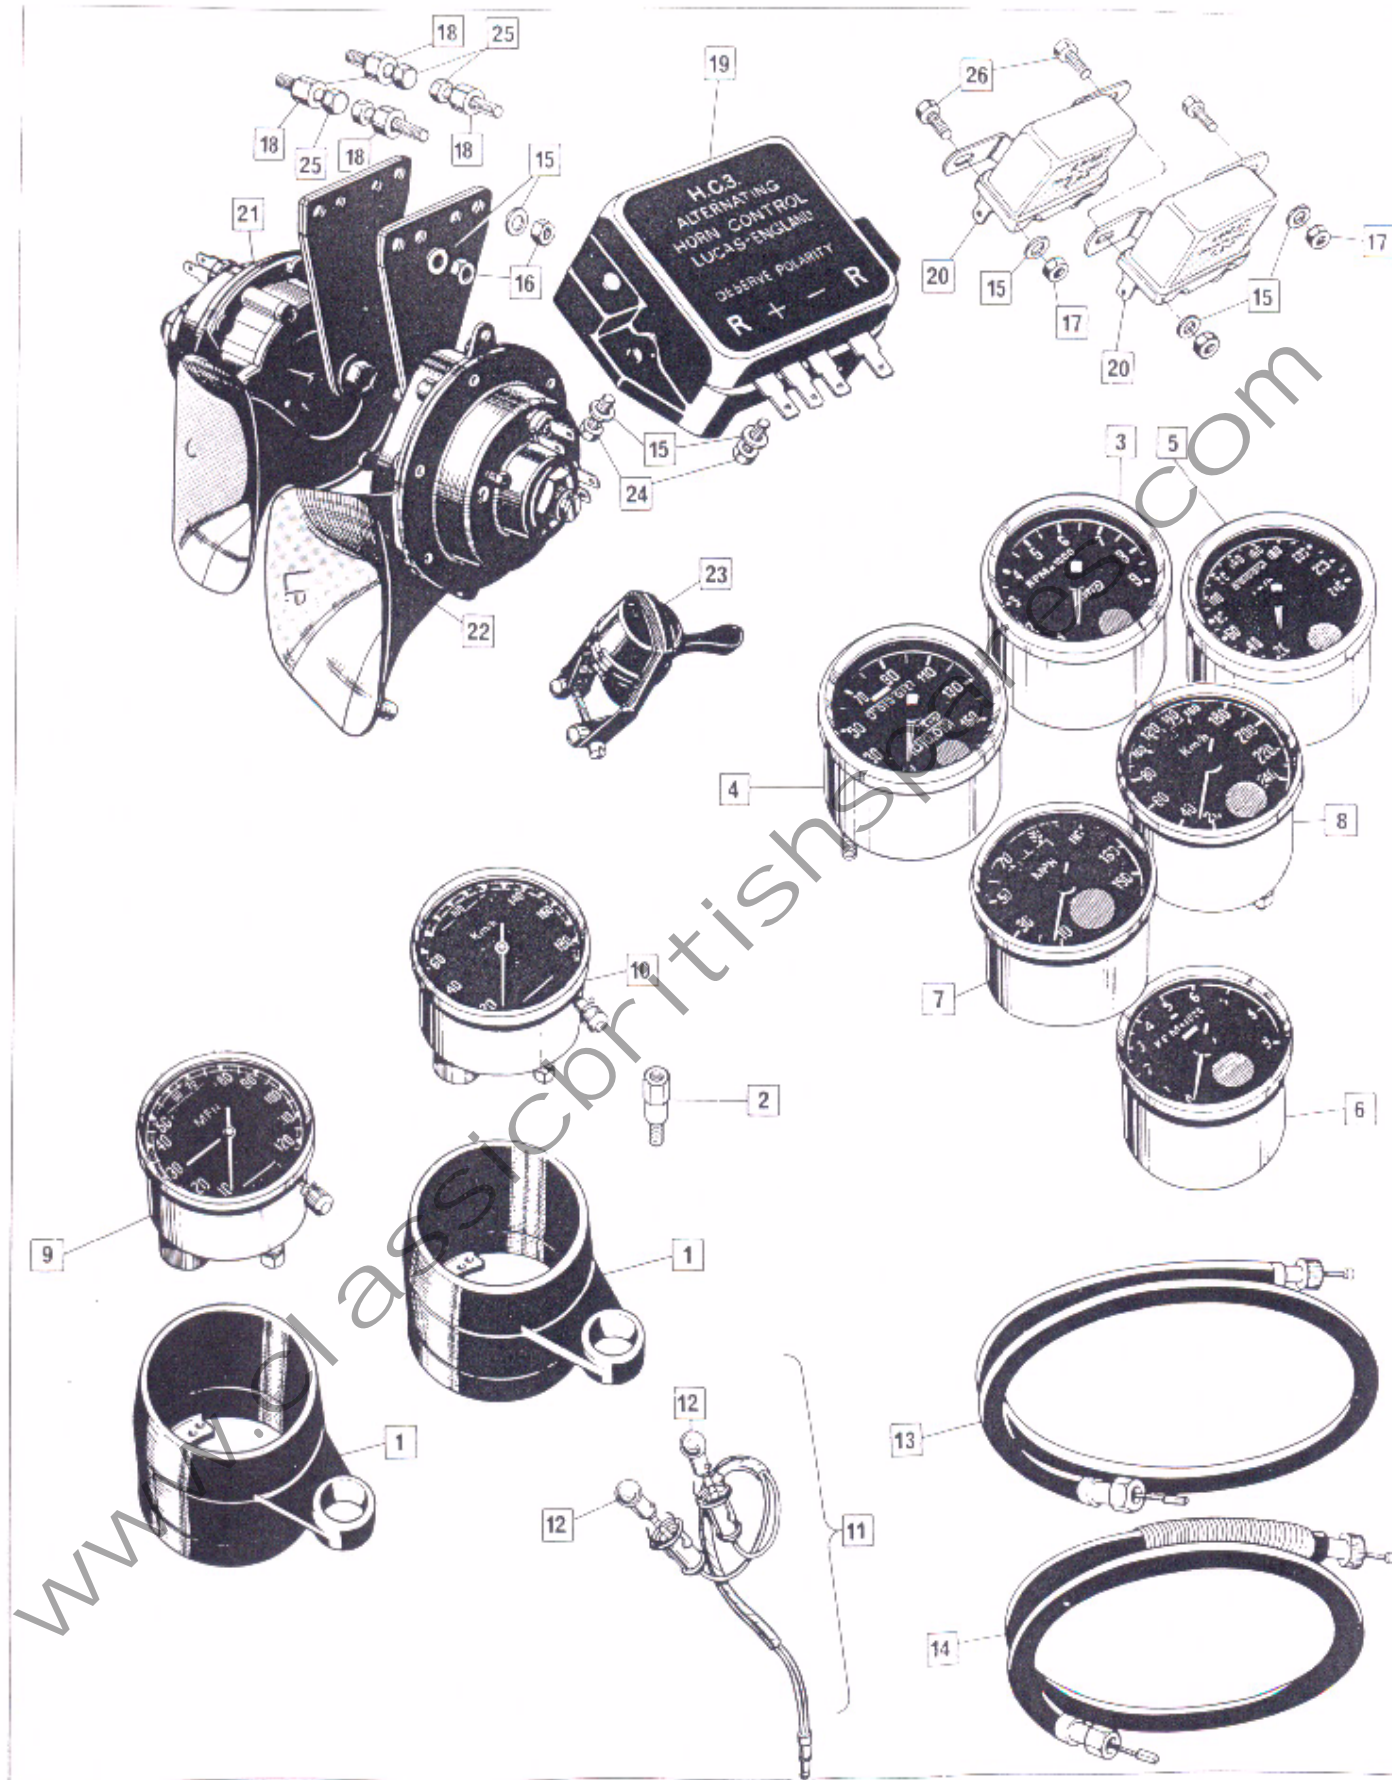

Batteries, Battery Tray, Direction Indicators **31**

Plate No.	Part No.	Description	Qty.	Bin No.	Price
BATTERY – ALL MODELS EXCEPT INTERPOL					
1	063244	Battery	1	.....	.....
2	061662	Strap	2	.....	.....
3	061667	Crossbar	1	.....	.....
4	062602	Rubber	5	.....	.....
5	063227	Breather Tube	1	.....	.....
BATTERY – INTERPOL					
6	54027410	Battery SCZ7E	2	.....	.....
7	061655	Rubber	2	.....	.....
8	061660	Rubber	1	.....	.....
9	061661	Strap	2	.....	.....
10	061668	Crossbar	1	.....	.....
BATTERY TRAY – ALL MODELS					
11	063054	Tray Battery	1	.....	.....
12	060811	Grommet	1	.....	.....
DIRECTION INDICATORS					
13	062059	Indicator Lamp Mounting 60600091	4	.....	.....
14	062060	Lamp 56147	4	.....	.....
15	54581638	Lens	4	.....	.....
16	54580322	Bulbholder Assembly	4	.....	.....
17	573832	Interior Assembly	4	.....	.....
18	382	Bulb	4	.....	.....
19	20948	Nut	2	.....	.....
20	26494	Washer	2	.....	.....
21	062045	Flasher Unit 35048	1	.....	.....
22	062046	Mounting Bracket 54385091	1	.....	.....
23	060915	Bolt	1	.....	.....
24	060678	Nut	1	.....	.....
25	000039	Washer	2	.....	.....
26	062574	Link Lead (Front Flashers)	1	.....	.....
—	062329	DIRECTION INDICATOR KIT (COMPLETE)	1	.....	.....
BATTERY TRAY MK2A					
—	064128	Battery Tray	1	.....	.....
—	064082	Rubber Tray	1	.....	.....
—	064070	Battery Strap	1	.....	.....
—	064064	Bucket	1	.....	.....
—	064065	Pin	1	.....	.....
—	064066	Anchor, Dzus	1	.....	.....

Instruments and Police Horns