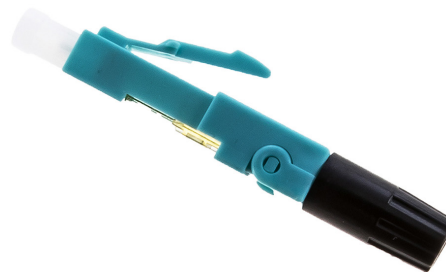

CLEERLINE SSF™ Fiber Optics Pre-Polished Mechanical Splice Connectors

LC, SC, & FC Type MM, SM/UPC, SM/APC

Cleerline SSF™ LC, SC, and FC mechanical splice connectors ensure precise fiber alignment, producing low loss terminations for all multimode or single mode applications.

SSF™ are compatible with 250 μm, 900 μm, 2.0 mm, and 3.0 mm cables. No crimping or proprietary tooling is required to terminate. Each connector features a large confirmation window for easy verification and a V-groove channel for easy fiber insertion.

SSF™ connectors are compatible with all SSF™ fibers as well as standard fiber optic cabling.

APPLICATIONS

- Premise/Enterprise Networks
- Backbone, Horizontal, and FTTx applications
- Data Center, Enterprise, Broadcast, Industrial
- Defense, Healthcare, and Telco/MSO
- Field repair/replacement
- LAN/WAN connections

FEATURES AND BENEFITS

- Pre-polished connectors
- No crimping required
- Large confirmation window
- Exclusive hinge-based design
- Compatible with 250 μm, 900 μm, 2.0 mm, and 3.0 mm cable
- Build-up tubes included
- Available in single mode and multimode, LC, SC, and FC styles
- Single mode UPC and APC styles available