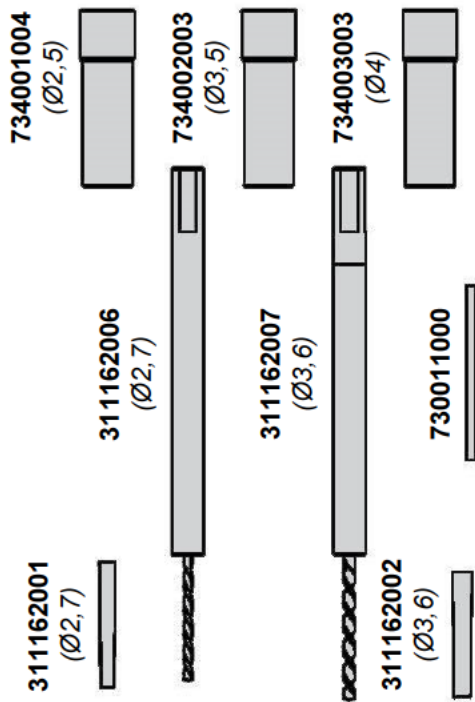

the toolmaker  
**GOVONI™**

311189011

**M8x1**

**M9x1**

**UNIVERSAL SET FOR REMOVING  
BROKEN GLOW PLUGS M8-M9-M10**

**GO 470**

**M10x1  
M10x1,25**