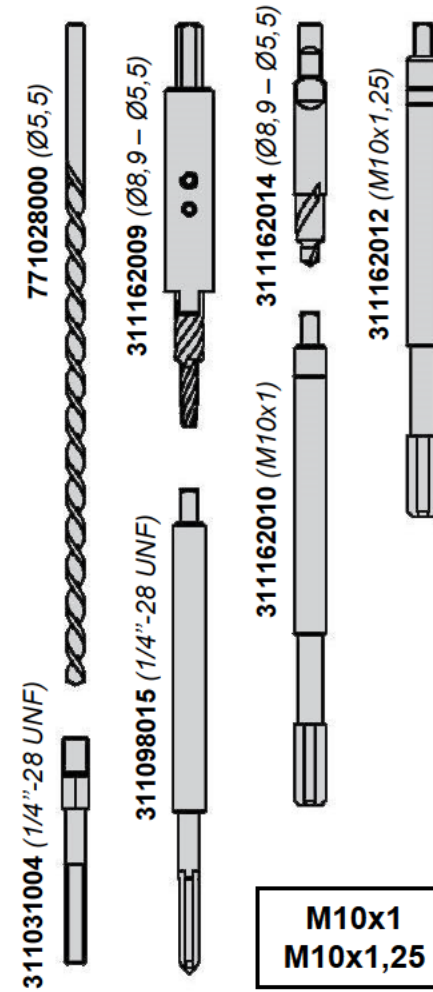

the toolmaker  
**GOVONI™**

311189011

**M8x1**

**M9x1**

**UNIVERSAL SET FOR REMOVING  
BROKEN GLOW PLUGS M8-M9-M10**

**GO 470**

**M10x1  
M10x1,25**