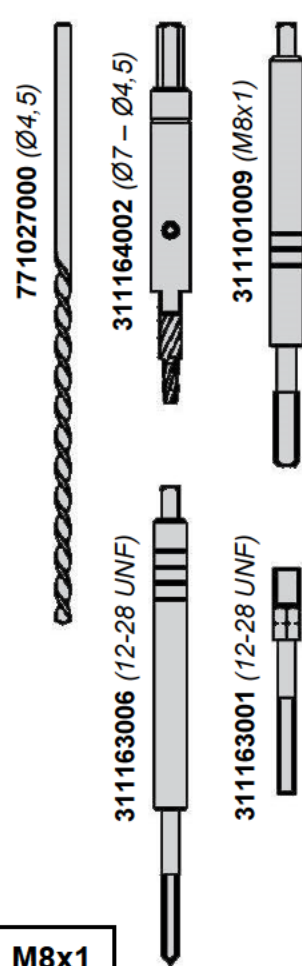

the toolmaker  
**GOVONI™**

311189011

**M8x1**

**M9x1**

**UNIVERSAL SET FOR REMOVING  
BROKEN GLOW PLUGS M8-M9-M10**

**GO 470**

**M10x1  
M10x1,25**