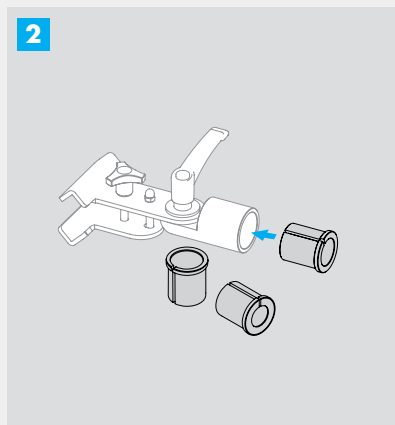

Example of applications

GO CODE **102**
1 with 3 pcs. **kg** 0,17 kg