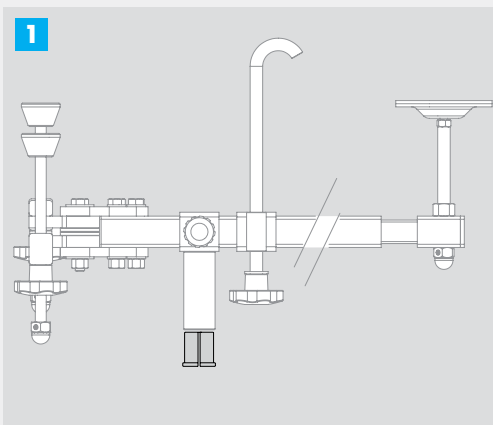

Example of applications

GO CODE **102**
1 with 3 pcs. **kg** 0,17 kg