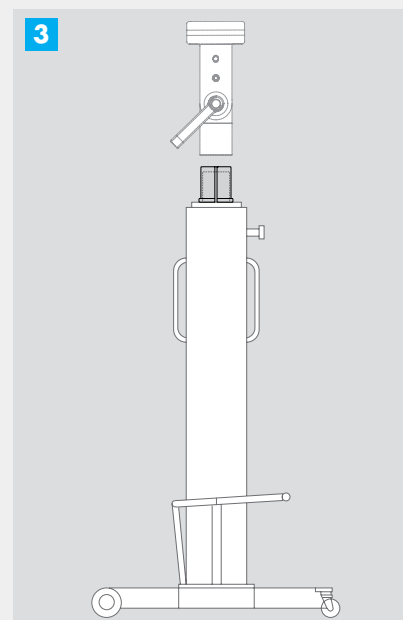

Example of applications

GO CODE **102**
1 with 3 pcs. **kg** 0,17 kg