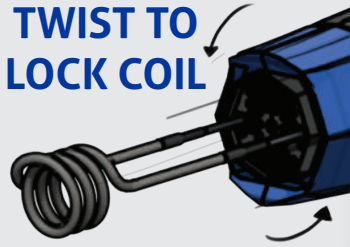

# MINI-DUCTOR<sup>®</sup> VENOM<sup>™</sup> Quick Start Guide

YES

READ MANUAL

TWIST TO  
LOCK COIL

02:00

MAX TIME ON

NO

DO NOT USE  
UNLESS LOCKED

02:01

YES

GOOD

NORMAL

NO

BAD

TOO TIGHT

OVERHEATED