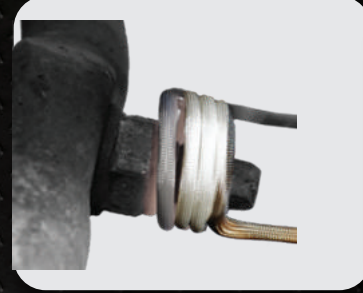

# MINI-DUCTOR<sup>®</sup> VENOM<sup>™</sup> Quick Start Guide

YES

READ MANUAL

TWIST TO  
LOCK COIL

02:00

MAX TIME ON

NO

DO NOT USE  
UNLESS LOCKED

02:01

YES

GOOD

NORMAL

NO

BAD

TOO TIGHT

OVERHEATED