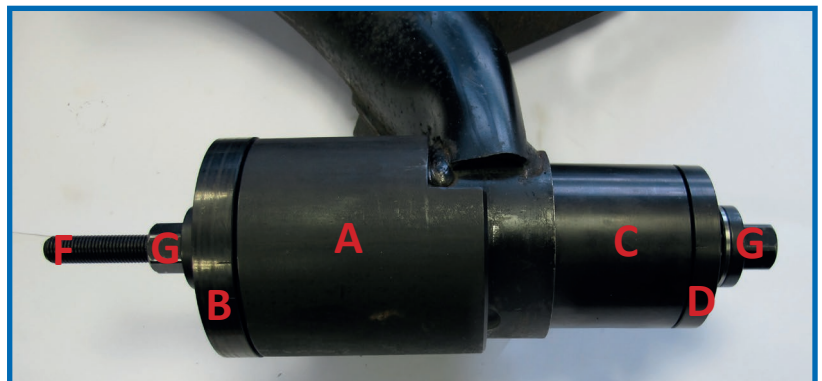

08730500 - Fiesta Mark VI Rear Bush Kit

Item	Part Number	Description
A	087305-01	MAIN SLEEVE
B	087305-02	MAIN SLEEVE CAP
C	087305-03	SMALL SLEEVE
D	087305-04	SMALL SLEEVE CAP
E	087305-05	INSERT CAP
F	08782270	SPINDLE M12
G	08781270	M12 NUT & BEARING

IMPORTANT NOTES

1. Ensure that the drive screw is kept well lubricated
2. **DO NOT** use impact tools
3. Always follow manufacturers latest instructions
4. Use personal protection equipment
5. Ensure vehicle is securely supported
6. Ensure the bush is replaced in the correct position (alignment) by marking the bushes location before removal

Removal of Old Bush

Ensure bush position is marked to ensure correct position of new bush is replicated.

Installation of Old Bush

Clean the arm / surrounding area and mark the new bush for alignment.