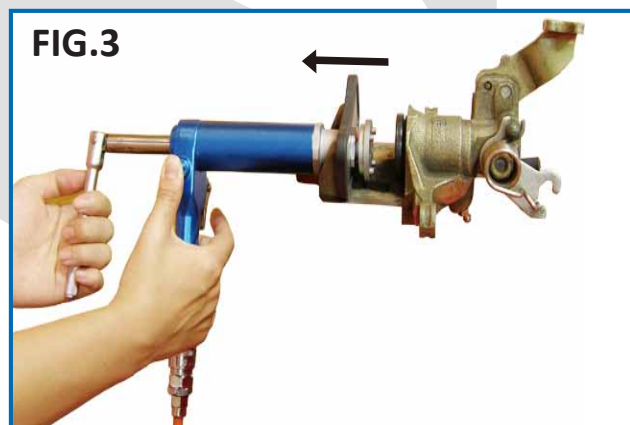

The tool is designed to be used with 5-8 bar pressure.

INSTRUCTIONS FOR USE

1. Choose an adaptor suitable for working on the brake caliper piston and fit it onto adaptor. Connect the tool to the compressed air line, making sure that it does not exceed 8 bar pressure. (Fig.1)
2. Press the release button (2) and operator lever (3) to move the push spindle forward or backward and fit the tool into the caliper.
3. Press pressure button (4) and lever (3) to rotate the brake caliper piston. (Fig.2)
4. After pushing the piston backward, press release button (2) and pull lever (3) to move the push spindle backward, releasing the tool from the caliper. (Fig.3)