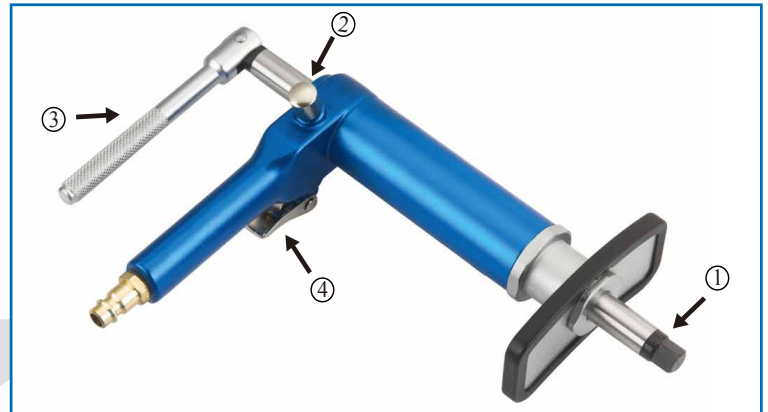

The tool is designed to be used with 5-8 bar pressure.

INSTRUCTIONS FOR USE

1. Choose an adaptor suitable for working on the brake caliper piston and fit it onto adaptor. Connect the tool to the compressed air line, making sure that it does not exceed 8 bar pressure. (Fig.1)
2. Press the release button (2) and operator lever (3) to move the push spindle forward or backward and fit the tool into the caliper.
3. Press pressure button (4) and lever (3) to rotate the brake caliper piston. (Fig.2)
4. After pushing the piston backward, press release button (2) and pull lever (3) to move the push spindle backward, releasing the tool from the caliper. (Fig.3)