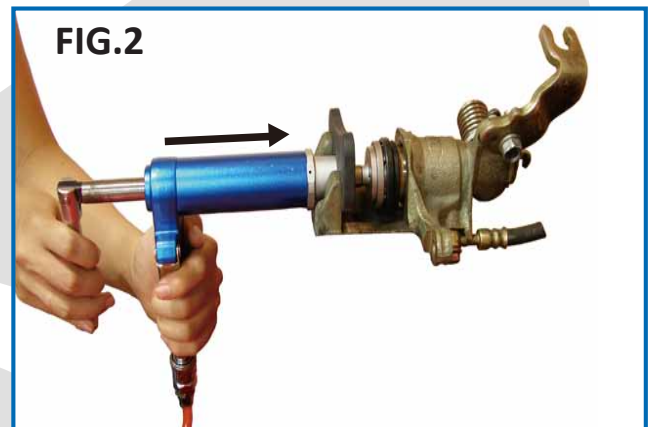

The tool is designed to be used with 5-8 bar pressure.

INSTRUCTIONS FOR USE

1. Choose an adaptor suitable for working on the brake caliper piston and fit it onto adaptor. Connect the tool to the compressed air line, making sure that it does not exceed 8 bar pressure. (Fig.1)
2. Press the release button (2) and operator lever (3) to move the push spindle forward or backward and fit the tool into the caliper.
3. Press pressure button (4) and lever (3) to rotate the brake caliper piston. (Fig.2)
4. After pushing the piston backward, press release button (2) and pull lever (3) to move the push spindle backward, releasing the tool from the caliper. (Fig.3)