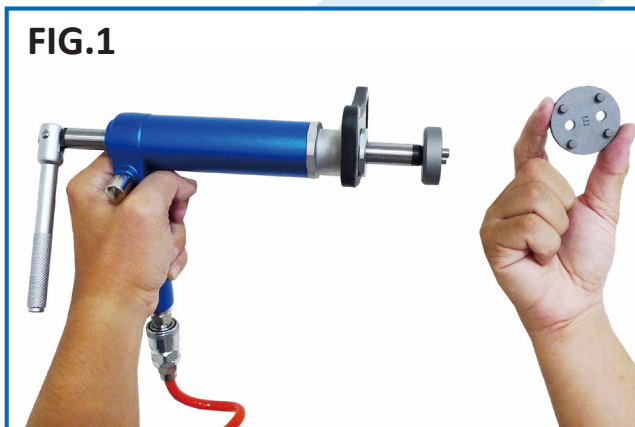

The tool is designed to be used with 5-8 bar pressure.

INSTRUCTIONS FOR USE

1. Choose an adaptor suitable for working on the brake caliper piston and fit it onto adaptor. Connect the tool to the compressed air line, making sure that it does not exceed 8 bar pressure. (Fig.1)
2. Press the release button (2) and operator lever (3) to move the push spindle forward or backward and fit the tool into the caliper.
3. Press pressure button (4) and lever (3) to rotate the brake caliper piston. (Fig.2)
4. After pushing the piston backward, press release button (2) and pull lever (3) to move the push spindle backward, releasing the tool from the caliper. (Fig.3)