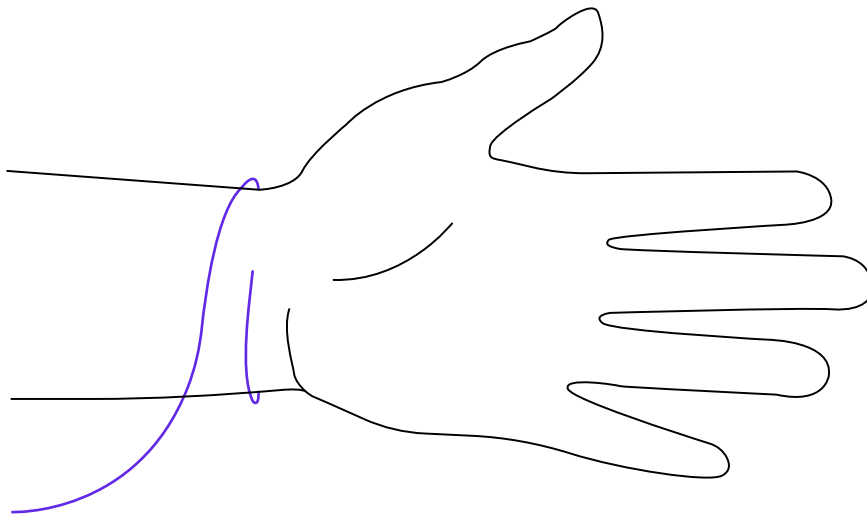

## BRACELET SIZING GUIDE

Measurement of the wrist (cm)	Bracelet size
15.5 cm	S
16.5 cm	M
17.5 cm	L

**Tip:**

*To choose the right size of your bracelet just measure your wrist and choose the size in our sizing guide.*