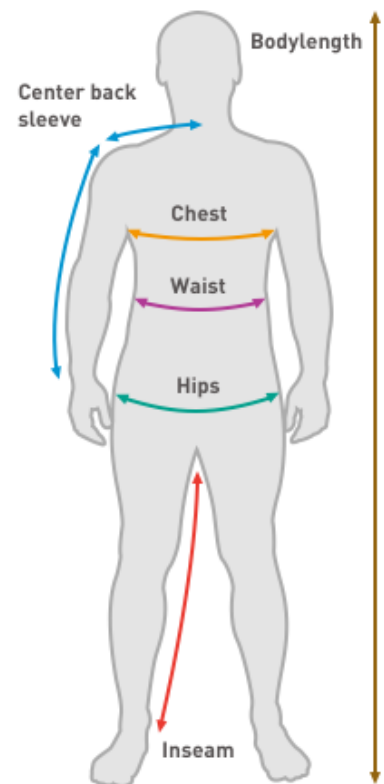

SIZING GUIDE

HELLY HANSEN

MEASURING GUIDE

CHEST

Measure around the fullest part, across chest points, keeping the tape horizontal.

WAIST

Measure around the narrowest part (typically the small of your back and where your body bends side to side), keeping the tape horizontal.

HIP

Measure around the fullest part of your hipsm keeping the tape horizontal.

CENTER BACK SLEEVE

Measure straight from centre back neck to shoulderpoint, and from shoulderpoint to wrist with the arm in a relaxed position.

INSEAM

Measure from top of inside thigh to bottom of ankle, while standing with straight legs.

MEN'S JACKETS

INCHES CM

SIZE	BODY	CHEST	WAIST	HIP	INSEAM	CENTER BACK SLEEVE
XS	66-67,5	35,5-37	30-31,5	35,5-37	30,5-31,5	31-32
S	67,5-69	37-39,5	31,5-34	37-39,5	31,5-32	32-33
M	69-71	39,5-41	34-36	39,5-41	32-33	33-34
L	71-72,5	41-44	36-38,5	41-44	33-34	34-35,5
XL	72,5-74	44-47	38,5-41,5	44-47	34-34,5	35,5-36,5
XXL	74-75,5	47-50,5	41,5-45	47-50,5	34,5-35,5	36,5-38
XXXL	75,5-77	50,5-53,5	45-48	50,5-53,5	35-36	38-38,5

SIZING GUIDE

MEN'S PANTS
HELLY HANSEN

INCHES CM

SIZE	WAIST	INSEAM
28	28	32
30	30	32
32	32	34
33	33	34
34	34	34
36	36	36
38	38	36
40	40	36
XS	30-31,5	30,5-31,5
S	31,5-34	31,5-32
M	34-36	32-33
L	36-38,5	33-34
XL	38,5-41,5	34-34,5
XXL	41,5-45	34,5-35,5
XXXL	45-48	35-36