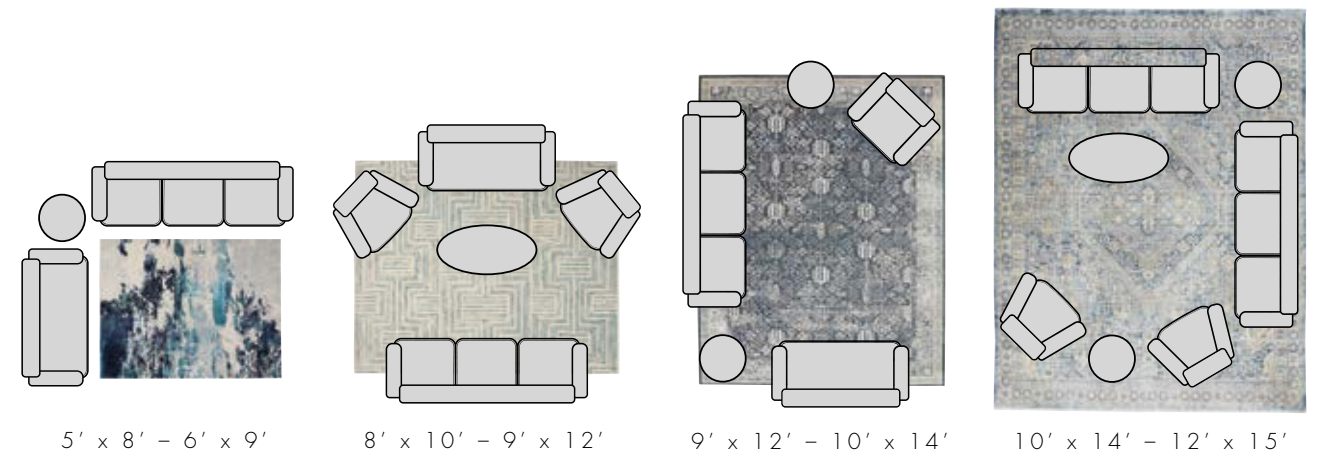

SIZING TIPS

HOW TO CHOOSE THE RIGHT RUG SIZE

LIVING ROOM