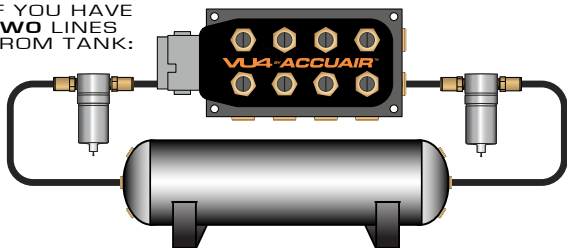

IF YOU HAVE
TWO LINES
FROM TANK:

IF YOU HAVE
ONE LINE
FROM TANK:

GROUND WIRE:

ACCUAIR

SUSPENSION

Valve Connector (Gray)

Gray 1 - Up Solenoid 2	— — — — — —	White/Purple
Gray 2 - Up Solenoid 3	— — — — — —	White/Orange
Gray 3 - Up Solenoid 4	— — — — — —	White/Black
Gray 4 - Down Solenoid 4	— — — — — —	White/Gray
Gray 5 - Down Solenoid 3	— — — — — —	White/Green
Gray 6 - Down Solenoid 2	— — — — — —	White/Brown
Gray 7 - N/A	— — — — — —	N/A
Gray 8 - Down Solenoid 1	— — — — — —	White/Blue
Gray 9 - Ground	— — — — — —	Black
Gray 10 - Ground	— — — — — —	Black
Gray 11 - Up Solenoid 1	— — — — — —	White
Gray 12 - N/A	— — — — — —	N/A