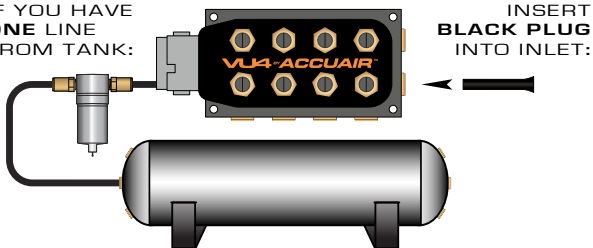

IF YOU HAVE
TWO LINES
FROM TANK:

IF YOU HAVE
ONE LINE
FROM TANK:

GROUND WIRE:

ACCUAIR

SUSPENSION

Valve Connector (Gray)

Gray 1 - Up Solenoid 2	— — — — — —	White/Purple
Gray 2 - Up Solenoid 3	— — — — — —	White/Orange
Gray 3 - Up Solenoid 4	— — — — — —	White/Black
Gray 4 - Down Solenoid 4	— — — — — —	White/Gray
Gray 5 - Down Solenoid 3	— — — — — —	White/Green
Gray 6 - Down Solenoid 2	— — — — — —	White/Brown
Gray 7 - N/A	— — — — — —	N/A
Gray 8 - Down Solenoid 1	— — — — — —	White/Blue
Gray 9 - Ground	— — — — — —	Black
Gray 10 - Ground	— — — — — —	Black
Gray 11 - Up Solenoid 1	— — — — — —	White
Gray 12 - N/A	— — — — — —	N/A