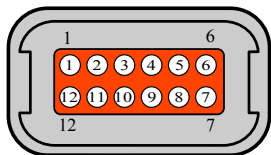

IF YOU HAVE
TWO LINES
FROM TANK:

IF YOU HAVE
ONE LINE
FROM TANK:

GROUND WIRE:

ACCUAIR

SUSPENSION

Valve Connector (Gray)

Gray 1 - Up Solenoid 2	— — — — — —	White/Purple
Gray 2 - Up Solenoid 3	— — — — — —	White/Orange
Gray 3 - Up Solenoid 4	— — — — — —	White/Black
Gray 4 - Down Solenoid 4	— — — — — —	White/Gray
Gray 5 - Down Solenoid 3	— — — — — —	White/Green
Gray 6 - Down Solenoid 2	— — — — — —	White/Brown
Gray 7 - N/A	— — — — — —	N/A
Gray 8 - Down Solenoid 1	— — — — — —	White/Blue
Gray 9 - Ground	— — — — — —	Black
Gray 10 - Ground	— — — — — —	Black
Gray 11 - Up Solenoid 1	— — — — — —	White
Gray 12 - N/A	— — — — — —	N/A