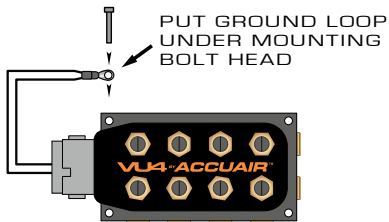

IF YOU HAVE
TWO LINES
FROM TANK:

IF YOU HAVE
ONE LINE
FROM TANK:

GROUND WIRE:

ACCUAIR

SUSPENSION

Valve Connector (Gray)

Gray 1 - Up Solenoid 2	— — — — — —	White/Purple
Gray 2 - Up Solenoid 3	— — — — — —	White/Orange
Gray 3 - Up Solenoid 4	— — — — — —	White/Black
Gray 4 - Down Solenoid 4	— — — — — —	White/Gray
Gray 5 - Down Solenoid 3	— — — — — —	White/Green
Gray 6 - Down Solenoid 2	— — — — — —	White/Brown
Gray 7 - N/A	— — — — — —	N/A
Gray 8 - Down Solenoid 1	— — — — — —	White/Blue
Gray 9 - Ground	— — — — — —	Black
Gray 10 - Ground	— — — — — —	Black
Gray 11 - Up Solenoid 1	— — — — — —	White
Gray 12 - N/A	— — — — — —	N/A