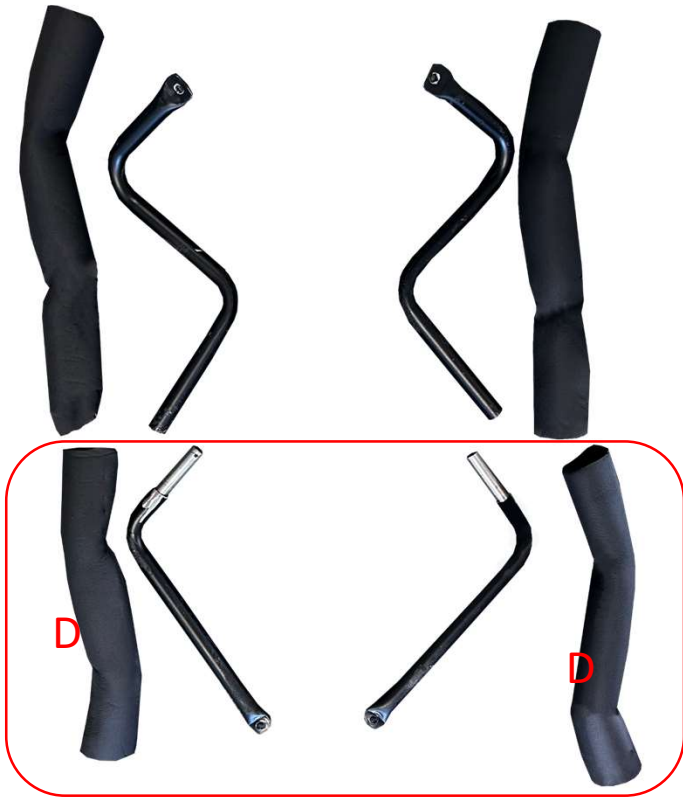

*Speciale Racing Seat
Installation Manual*

Parts List - Standard

Parts List - Standard

A

X4

X11

X6

X2

X8

Step 1

Step 2

Step 3

Step 4

Step 5

Step 6

Step 7

Step 8

Step 9

Upside pin in the first hole
Downside pin in the second hole

Step 10

Step 11

Step 12

Step 13

Complete