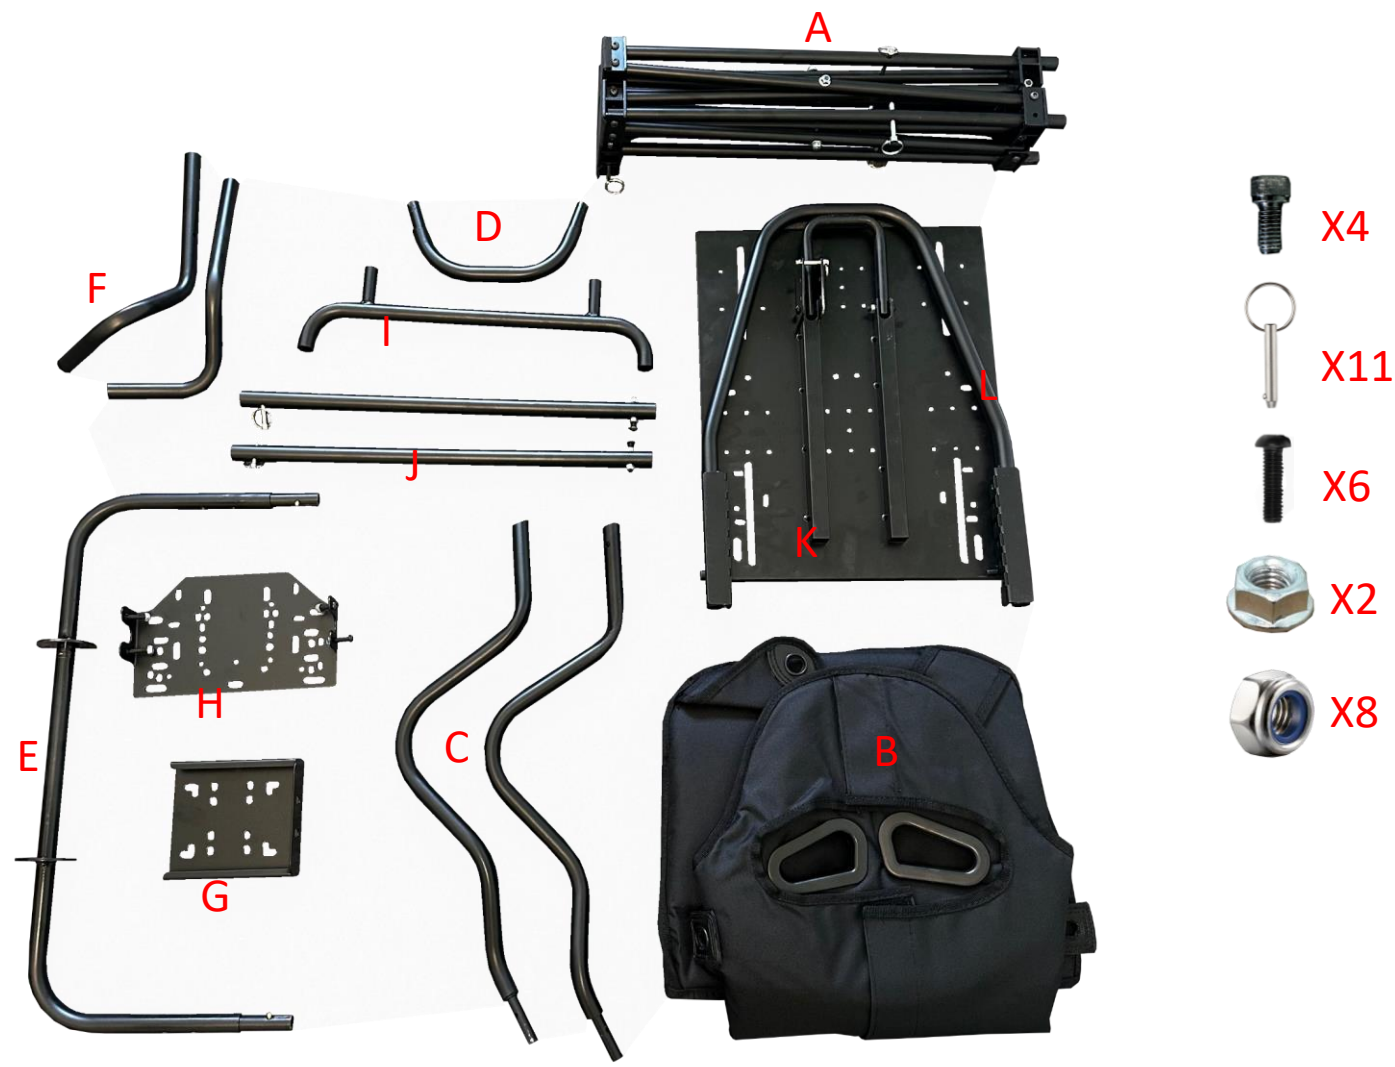

# Parts List - Standard

Step 1

Step 2

Install part# B

Step 3

Install part# C,D (seat back frame)

X2

Step 4

## Step 6

Install part# G (Can be installed on both side)

G

X2

X2

Step 7

# Step 8

X2

Step 9

Step 10

Install part# L (Pedal distance adjustable)