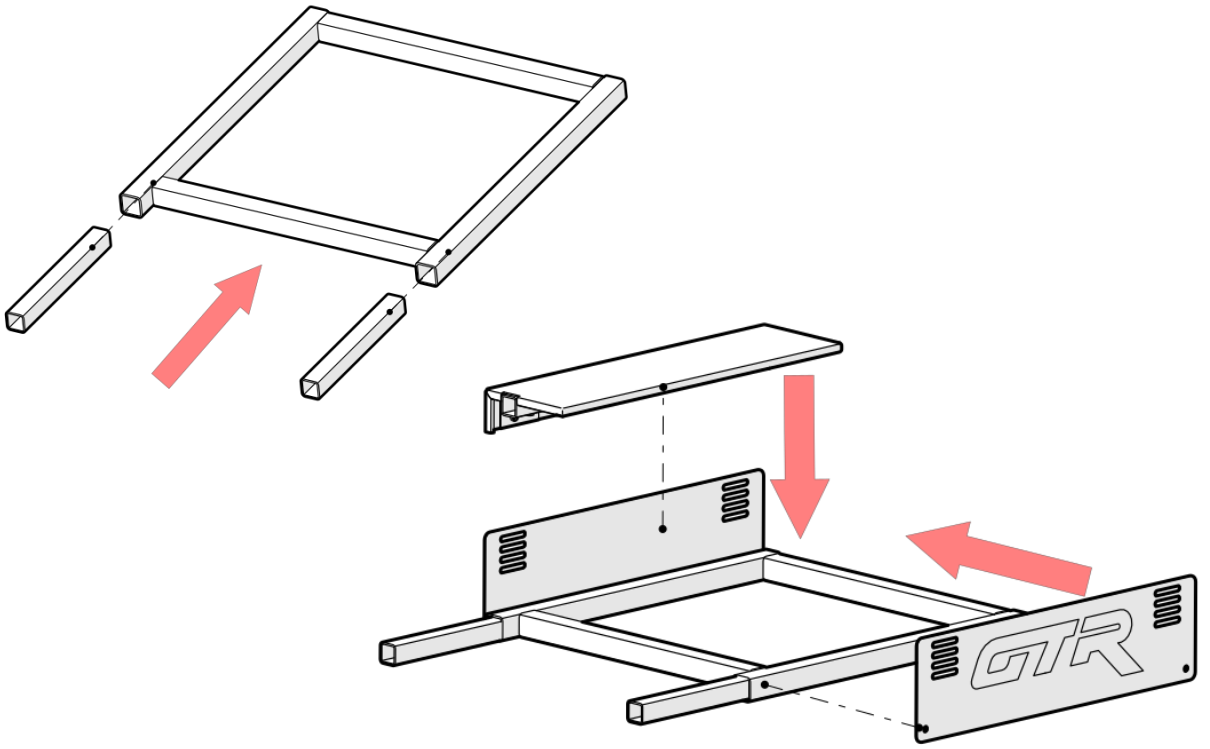

GT-R
SIMULATOR

A

Description	Qty	BOM ID
Seat Base Frame	1	1
Seat Frame Connectors	2	2
Right Seat Base Skirt	1	3
Right Seat Upper Base Frame	1	4
Left Seat Base Skirt	1	5
Left Seat Upper Base Frame	1	6

4

6

3

5

1

2

A

B

Description	Qty	BOM ID
Steering Table Base Frame	1	1
Steering Table Lower Support Elbows	2	2
Steering Table Upper Support Elbows	2	3
Logo Brace Support	1	4
Steering Table	1	5
Steering Table supports	2	6
Pedal Assembly Base Frames	2	7
Floor Plate	1	8

Description	Qty	BOM ID
Pedal Mounting Base Plate	1	1
Left Slider Track	1	2
Right Slider Track	1	3
Pedal Swivel Plate	1	4

C

C

C

C

D

Description	QTY	BOM ID
Left seat track	1	1
Right Seat Track	1	2
Seat Hinge Right	1	3
Seat Hinge Left	1	4
GTR Seat	1	5