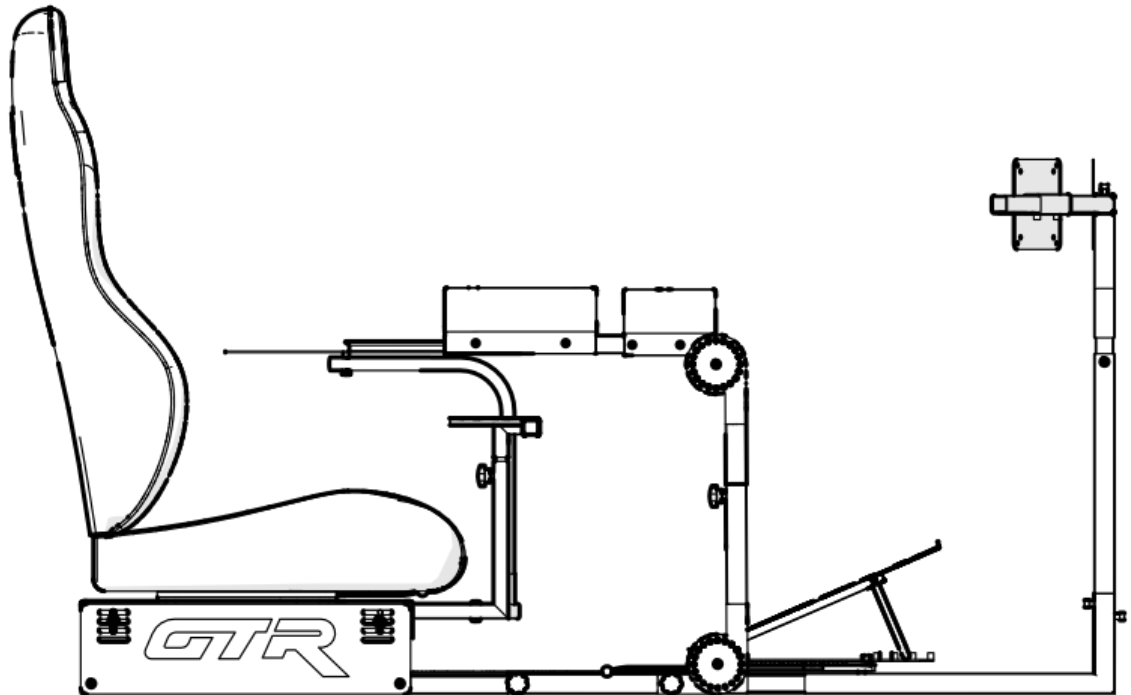

GT-R
SIMULATOR

A

Description	Qty	BOM ID
Seat Base Frame	1	1
Seat Frame Connectors	2	2
Right Seat Base Skirt	1	3
Right Seat Upper Base Frame	1	4
Left Seat Base Skirt	1	5
Left Seat Upper Base Frame	1	6

4

6

3

5

1

2

A

B

Description	Qty	BOM ID
Steering Table Base Frame	1	1
Steering Table Lower Support Elbows	2	2
Steering Table Upper Support Elbows	2	3
Logo Brace Support	1	4
Steering Table	1	5
Steering Table supports	2	6
Pedal Assembly Base Frames	2	7
Floor Plate	1	8

Description	Qty	BOM ID
Pedal Mounting Base Plate	1	1
Left Slider Track	1	2
Right Slider Track	1	3
Pedal Swivel Plate	1	4

C

C

C

C

D

Description	QTY	BOM ID
Left seat track	1	1
Right Seat Track	1	2
Seat Hinge Right	1	3
Seat Hinge Left	1	4
GTR Seat	1	5