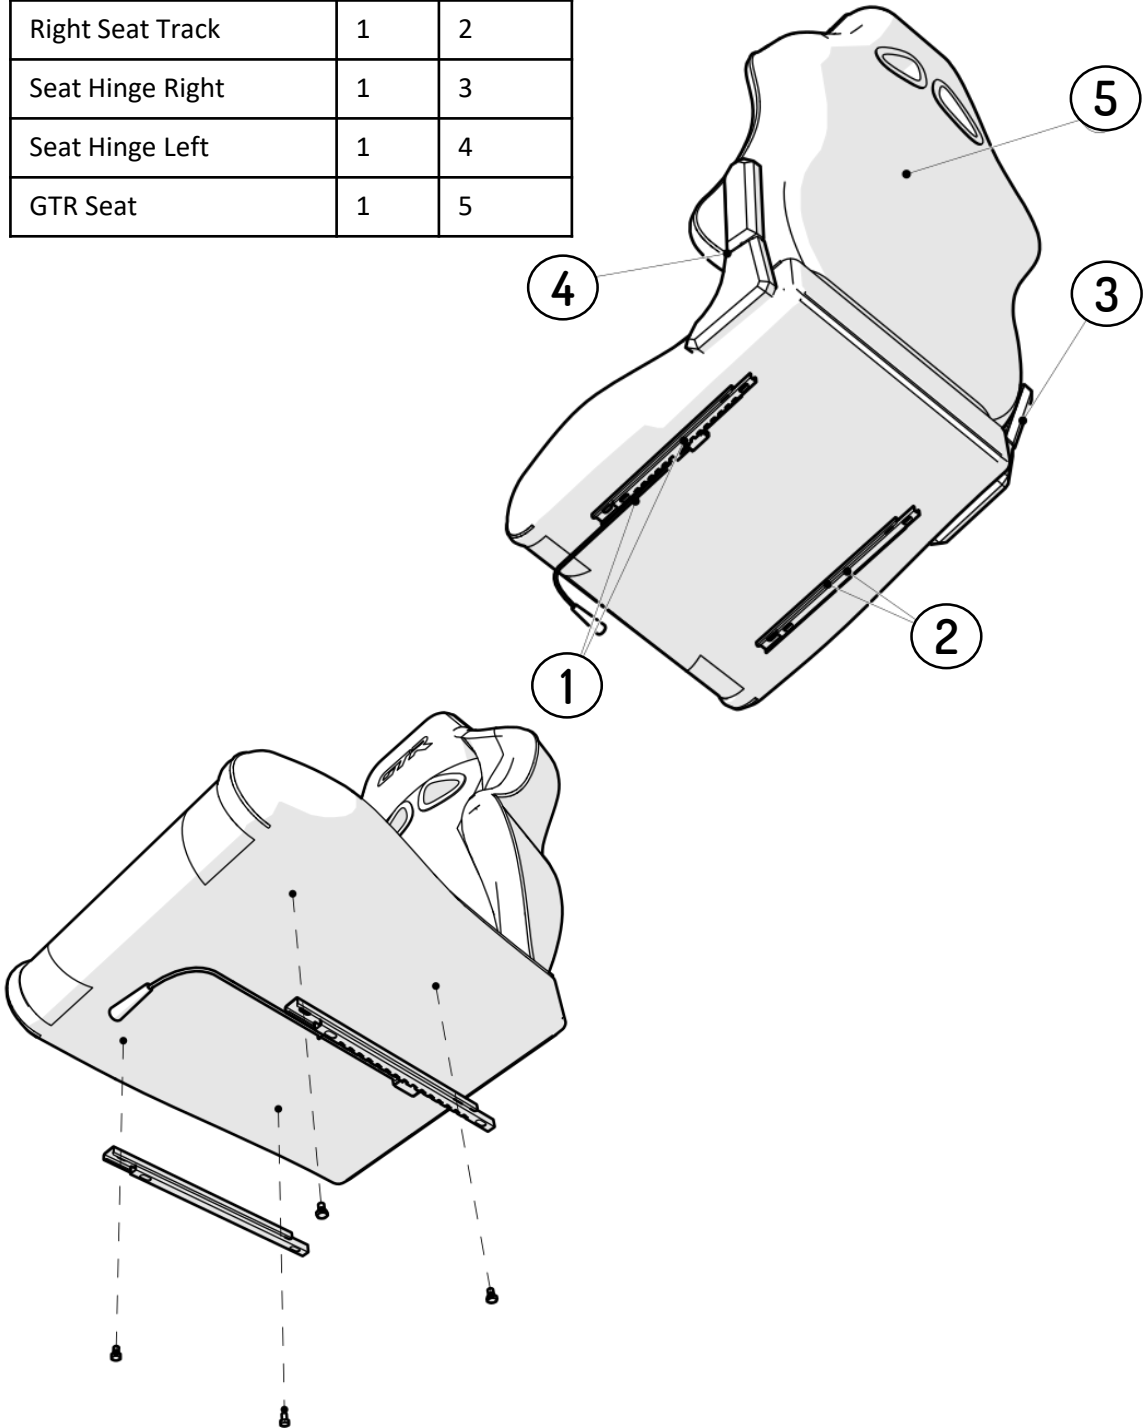

Description	Qty	BOM ID
Pedal Mounting Base Plate	1	1
Left Slider Track	1	2
Right Slider Track	1	3
Pedal Swivel Plate	1	4

C

C

C

C

D

Description	QTY	BOM ID
Left seat track	1	1
Right Seat Track	1	2
Seat Hinge Right	1	3
Seat Hinge Left	1	4
GTR Seat	1	5