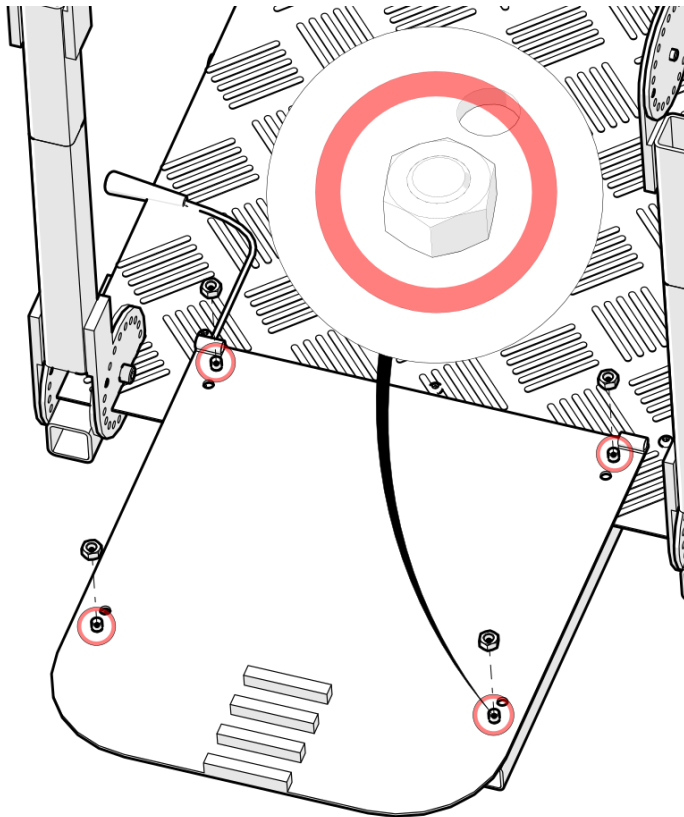

Description	Qty	BOM ID
Pedal Mounting Base Plate	1	1
Left Slider Track	1	2
Right Slider Track	1	3
Pedal Swivel Plate	1	4

C

C

C

C

D

Description	QTY	BOM ID
Left seat track	1	1
Right Seat Track	1	2
Seat Hinge Right	1	3
Seat Hinge Left	1	4
GTR Seat	1	5

D

D

D

Optional Accessory -
Not Included

E

Description	QTY	BOM ID
Monitor Stand Base Legs	2	1
Monitor Stand Vertical Supports	2	2
Monitor Stand Cross Bar	1	3
Monitor Mount Support Arms	2	4
Monitor Mount Wing Plates	2	5