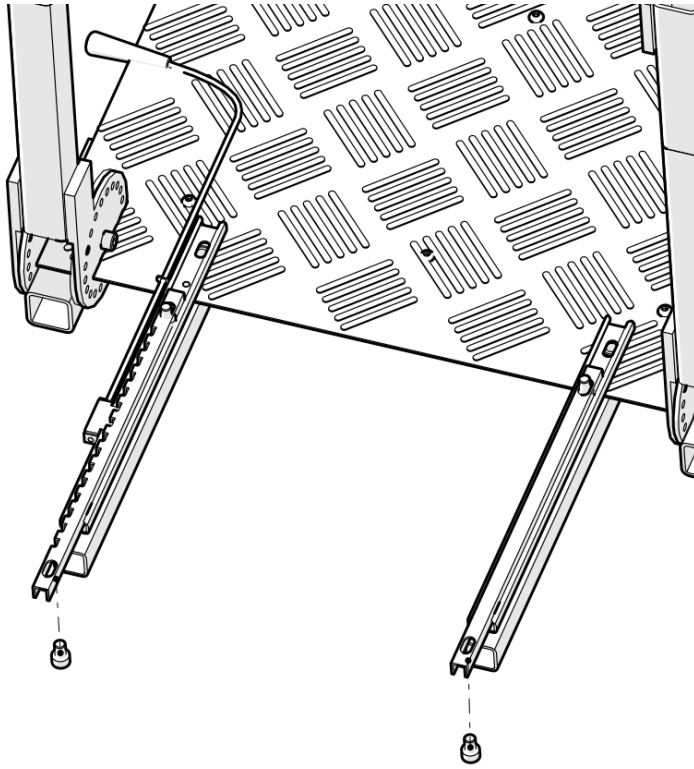

Description	Qty	BOM ID
Pedal Mounting Base Plate	1	1
Left Slider Track	1	2
Right Slider Track	1	3
Pedal Swivel Plate	1	4

C

C

C

C

D

Description	QTY	BOM ID
Left seat track	1	1
Right Seat Track	1	2
Seat Hinge Right	1	3
Seat Hinge Left	1	4
GTR Seat	1	5

D

D

D

Optional Accessory -
Not Included

E

Description	QTY	BOM ID
Monitor Stand Base Legs	2	1
Monitor Stand Vertical Supports	2	2
Monitor Stand Cross Bar	1	3
Monitor Mount Support Arms	2	4
Monitor Mount Wing Plates	2	5