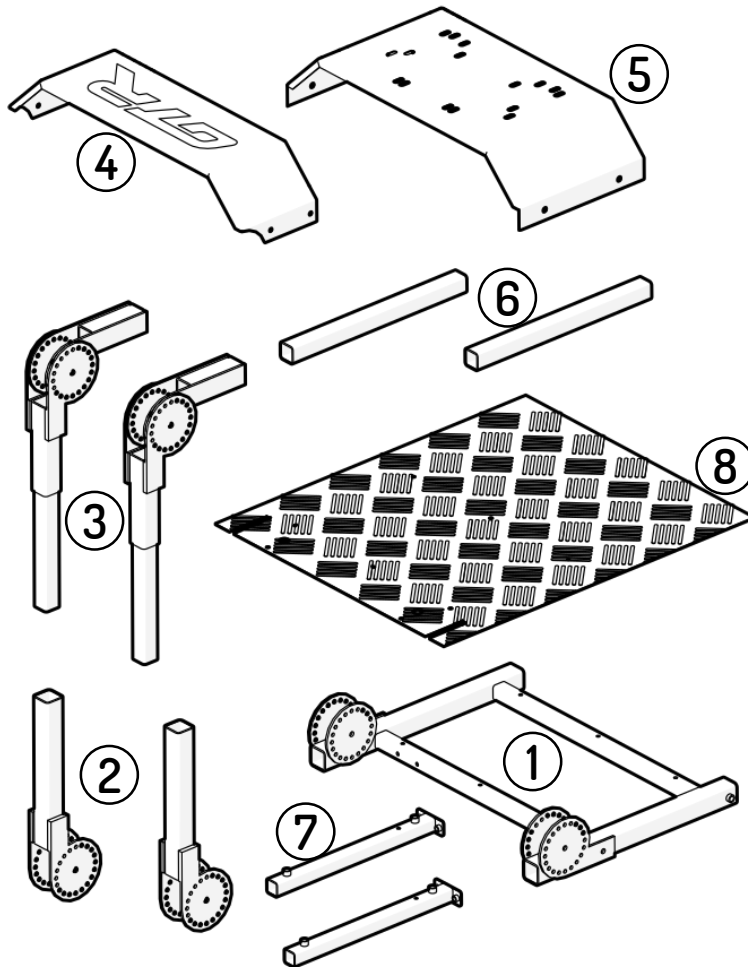

GT-R
SIMULATOR

A

Description	Qty	BOM ID
Seat Base Frame	1	1
Seat Frame Connectors	2	2
Right Seat Base Skirt	1	3
Right Seat Upper Base Frame	1	4
Left Seat Base Skirt	1	5
Left Seat Upper Base Frame	1	6

4

6

3

5

1

2

A

B

Description	Qty	BOM ID
Steering Table Base Frame	1	1
Steering Table Lower Support Elbows	2	2
Steering Table Upper Support Elbows	2	3
Logo Brace Support	1	4
Steering Table	1	5
Steering Table supports	2	6
Pedal Assembly Base Frames	2	7
Floor Plate	1	8

Description	Qty	BOM ID
Pedal Mounting Base Plate	1	1
Left Slider Track	1	2
Right Slider Track	1	3
Pedal Swivel Plate	1	4

C

C

C

C

D

Description	QTY	BOM ID
Left seat track	1	1
Right Seat Track	1	2
Seat Hinge Right	1	3
Seat Hinge Left	1	4
GTR Seat	1	5