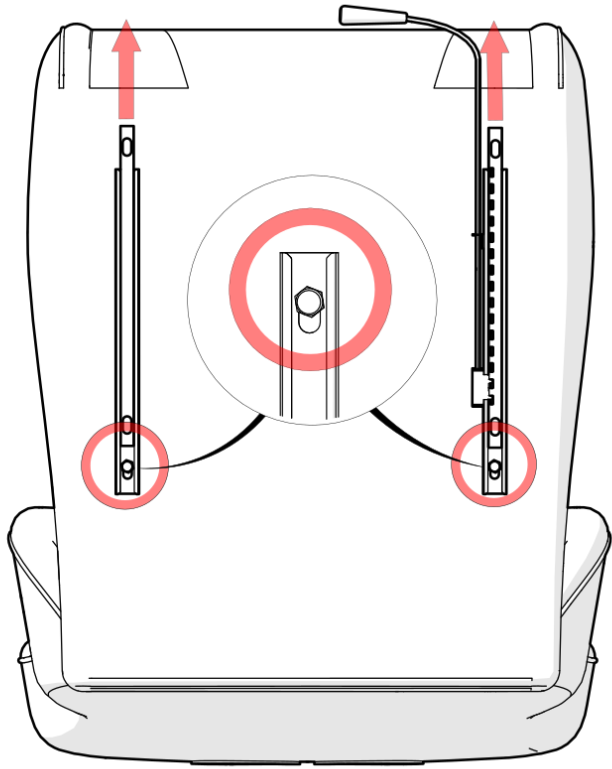

Description	Qty	BOM ID
Pedal Mounting Base Plate	1	1
Left Slider Track	1	2
Right Slider Track	1	3
Pedal Swivel Plate	1	4

C

C

C

C

D

Description	QTY	BOM ID
Left seat track	1	1
Right Seat Track	1	2
Seat Hinge Right	1	3
Seat Hinge Left	1	4
GTR Seat	1	5

D

D

D

Optional Accessory -
Not Included

E

Description	QTY	BOM ID
Monitor Stand Base Legs	2	1
Monitor Stand Vertical Supports	2	2
Monitor Stand Cross Bar	1	3
Monitor Mount Support Arms	2	4
Monitor Mount Wing Plates	2	5