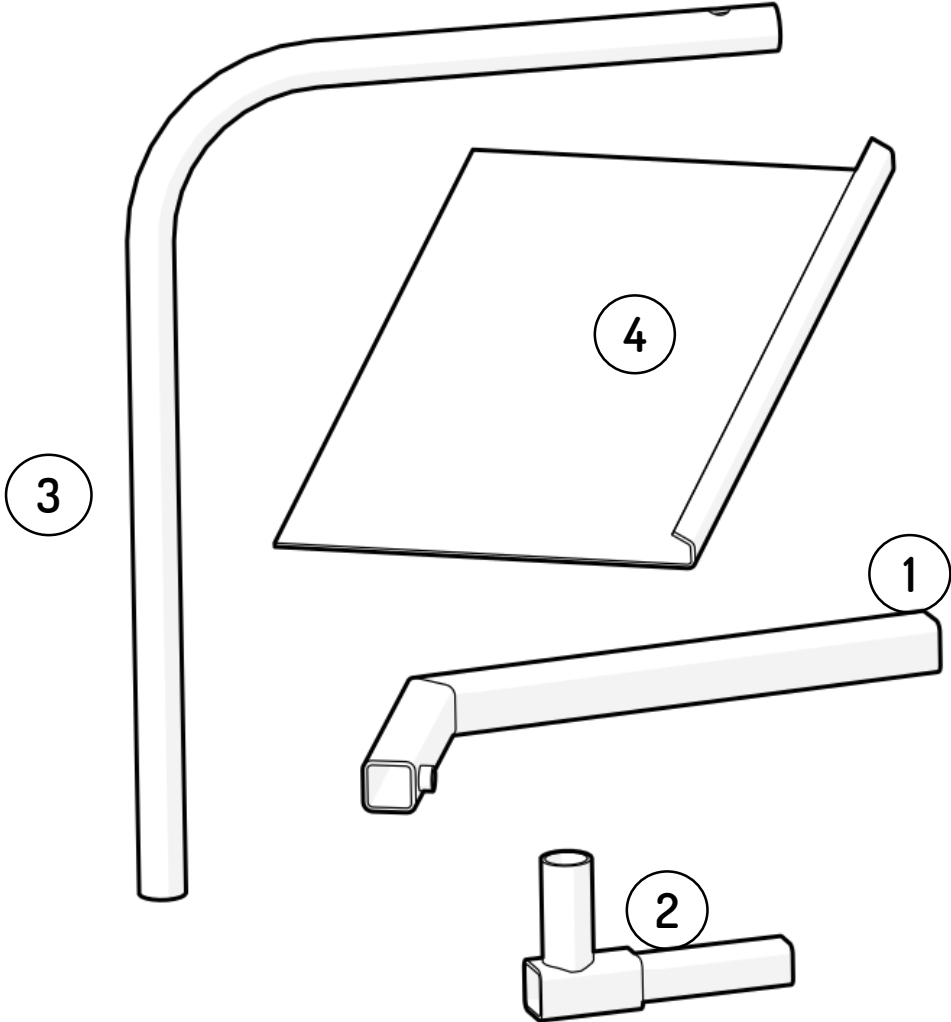

Description	Qty	BOM ID
Pedal Mounting Base Plate	1	1
Left Slider Track	1	2
Right Slider Track	1	3
Pedal Swivel Plate	1	4

C

C

C

C

D

Description	QTY	BOM ID
Left seat track	1	1
Right Seat Track	1	2
Seat Hinge Right	1	3
Seat Hinge Left	1	4
GTR Seat	1	5

D

D

D

Optional Accessory -
Not Included

E

Description	QTY	BOM ID
Monitor Stand Base Legs	2	1
Monitor Stand Vertical Supports	2	2
Monitor Stand Cross Bar	1	3
Monitor Mount Support Arms	2	4
Monitor Mount Wing Plates	2	5

Optional Accessory -
Not Included

E

Optional Accessory -
Not Included

E

F

Description	Qty	BOM ID
Shifter Main Bracket	1	1
Shifter Elbow	1	2
Shifter Mounting Plate	1	3

F

F

Optional Accessory -
Not Included

G

Description	Qty	BOM ID
Keyboard Table Main Bracket	1	1
Pivot Elbow	1	2
Table Pole	1	3
Keyboard Table	1	4

Optional Accessory -
Not Included

G

Optional Accessory -
Not Included