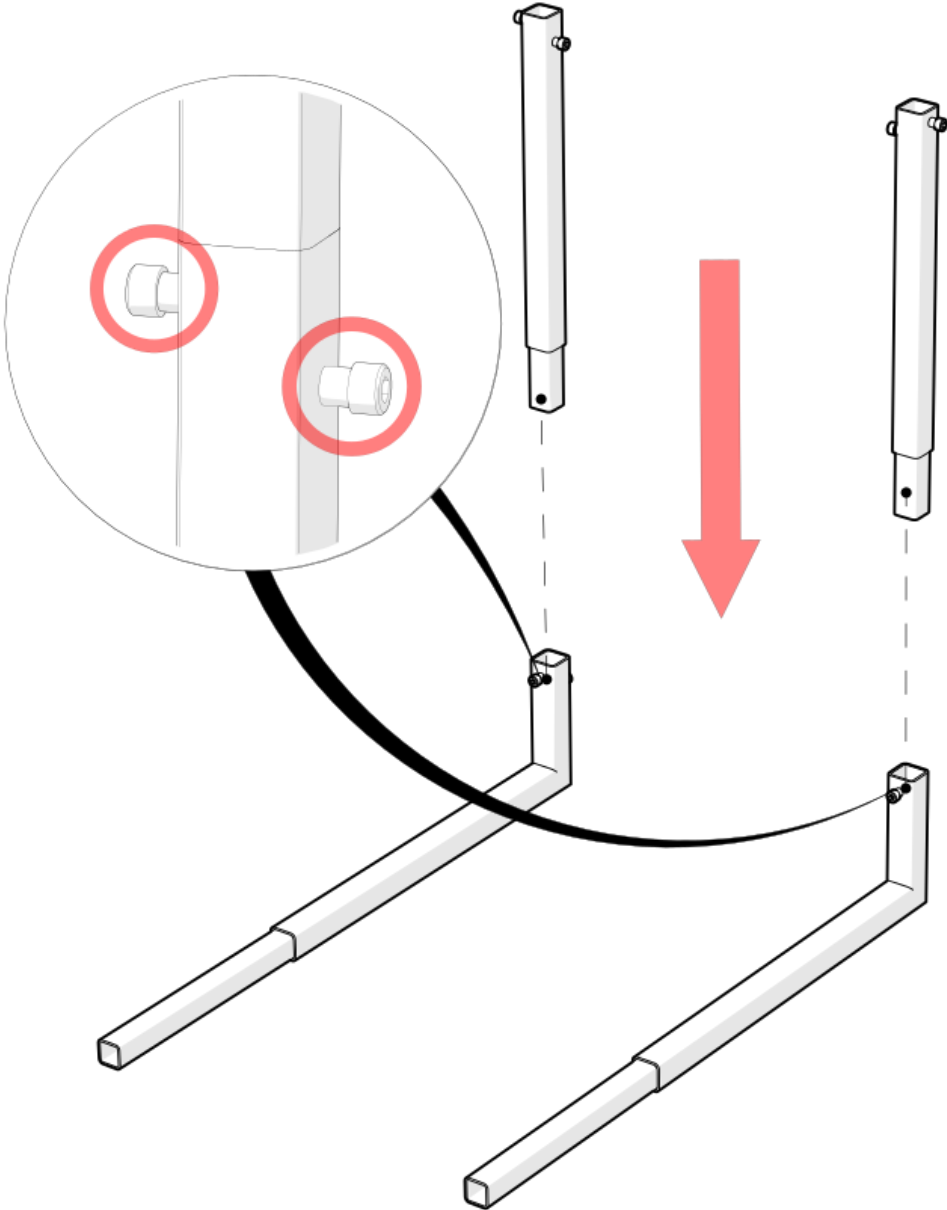

Description	Qty	BOM ID
Pedal Mounting Base Plate	1	1
Left Slider Track	1	2
Right Slider Track	1	3
Pedal Swivel Plate	1	4

C

C

C

C

D

Description	QTY	BOM ID
Left seat track	1	1
Right Seat Track	1	2
Seat Hinge Right	1	3
Seat Hinge Left	1	4
GTR Seat	1	5

D

D

D

Optional Accessory -
Not Included

E

Description	QTY	BOM ID
Monitor Stand Base Legs	2	1
Monitor Stand Vertical Supports	2	2
Monitor Stand Cross Bar	1	3
Monitor Mount Support Arms	2	4
Monitor Mount Wing Plates	2	5

Optional Accessory -
Not Included

E

Optional Accessory -
Not Included

E

F

Description	Qty	BOM ID
Shifter Main Bracket	1	1
Shifter Elbow	1	2
Shifter Mounting Plate	1	3

F

F