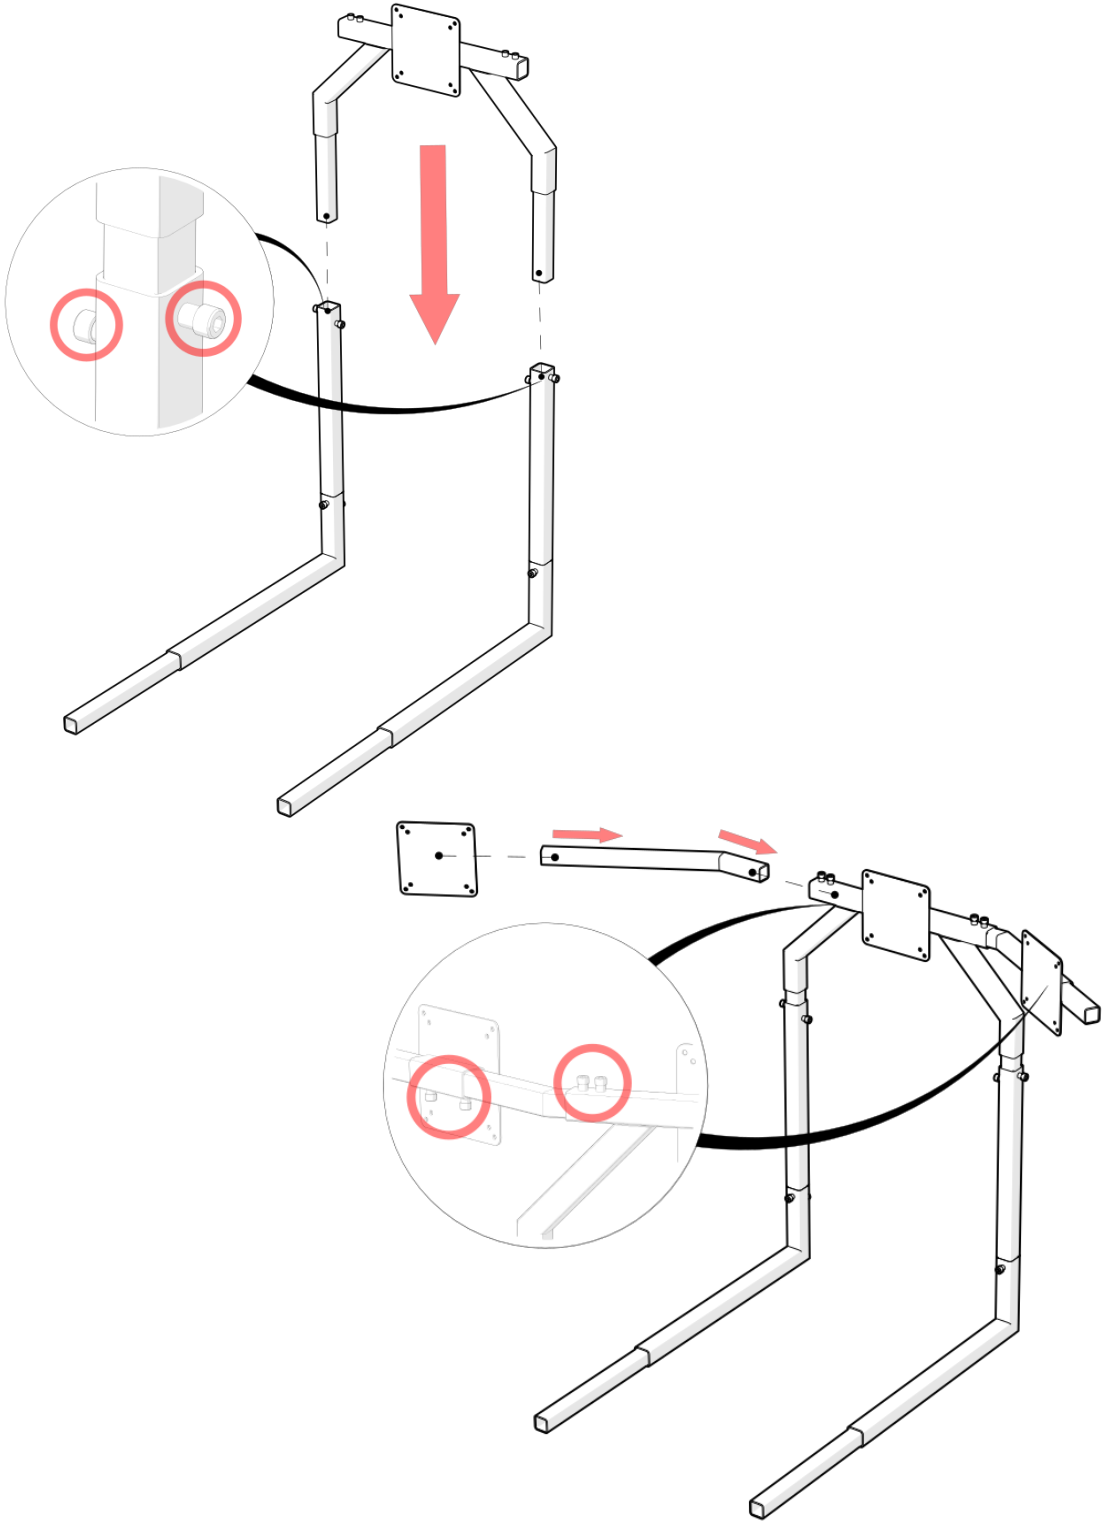

Description	Qty	BOM ID
Pedal Mounting Base Plate	1	1
Left Slider Track	1	2
Right Slider Track	1	3
Pedal Swivel Plate	1	4

C

C

C

C

D

Description	QTY	BOM ID
Left seat track	1	1
Right Seat Track	1	2
Seat Hinge Right	1	3
Seat Hinge Left	1	4
GTR Seat	1	5

D

D

D

Optional Accessory -
Not Included

E

Description	QTY	BOM ID
Monitor Stand Base Legs	2	1
Monitor Stand Vertical Supports	2	2
Monitor Stand Cross Bar	1	3
Monitor Mount Support Arms	2	4
Monitor Mount Wing Plates	2	5

Optional Accessory -
Not Included

E

Optional Accessory -
Not Included

E

F

Description	Qty	BOM ID
Shifter Main Bracket	1	1
Shifter Elbow	1	2
Shifter Mounting Plate	1	3

F

F