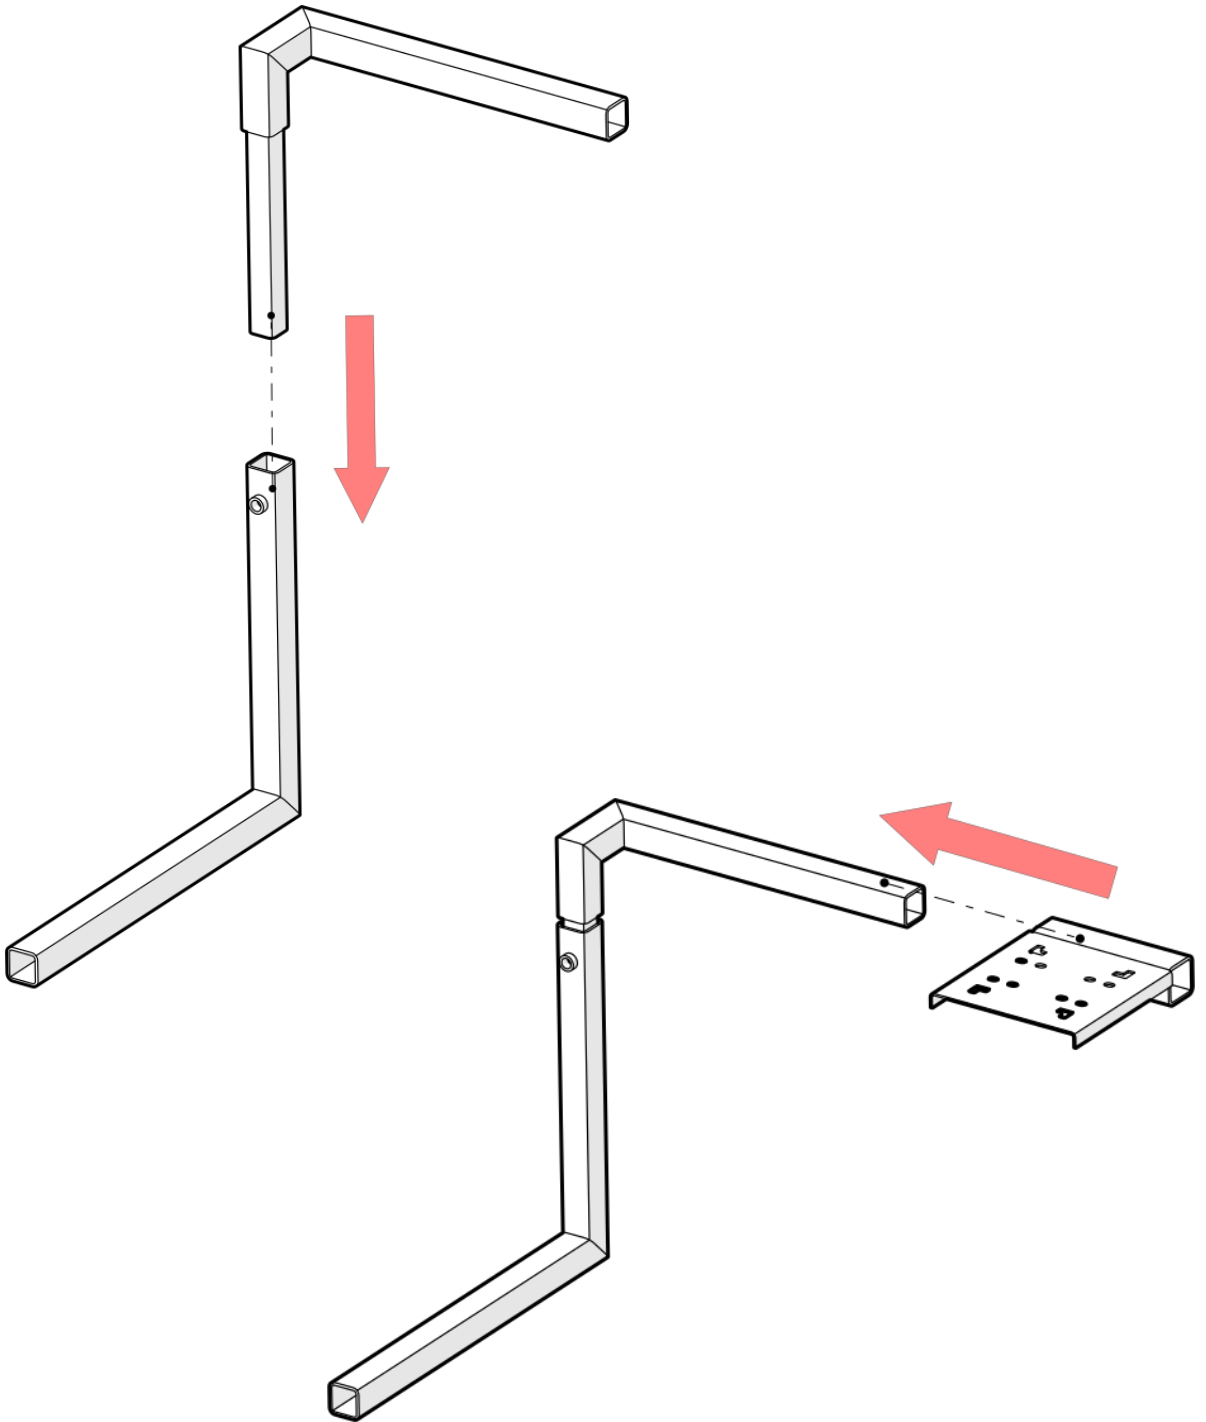

Description	Qty	BOM ID
Pedal Mounting Base Plate	1	1
Left Slider Track	1	2
Right Slider Track	1	3
Pedal Swivel Plate	1	4

C

C

C

C

D

Description	QTY	BOM ID
Left seat track	1	1
Right Seat Track	1	2
Seat Hinge Right	1	3
Seat Hinge Left	1	4
GTR Seat	1	5

D

D

D

Optional Accessory -
Not Included

E

Description	QTY	BOM ID
Monitor Stand Base Legs	2	1
Monitor Stand Vertical Supports	2	2
Monitor Stand Cross Bar	1	3
Monitor Mount Support Arms	2	4
Monitor Mount Wing Plates	2	5

Optional Accessory -
Not Included

E

Optional Accessory -
Not Included

E

F

Description	Qty	BOM ID
Shifter Main Bracket	1	1
Shifter Elbow	1	2
Shifter Mounting Plate	1	3

F

F