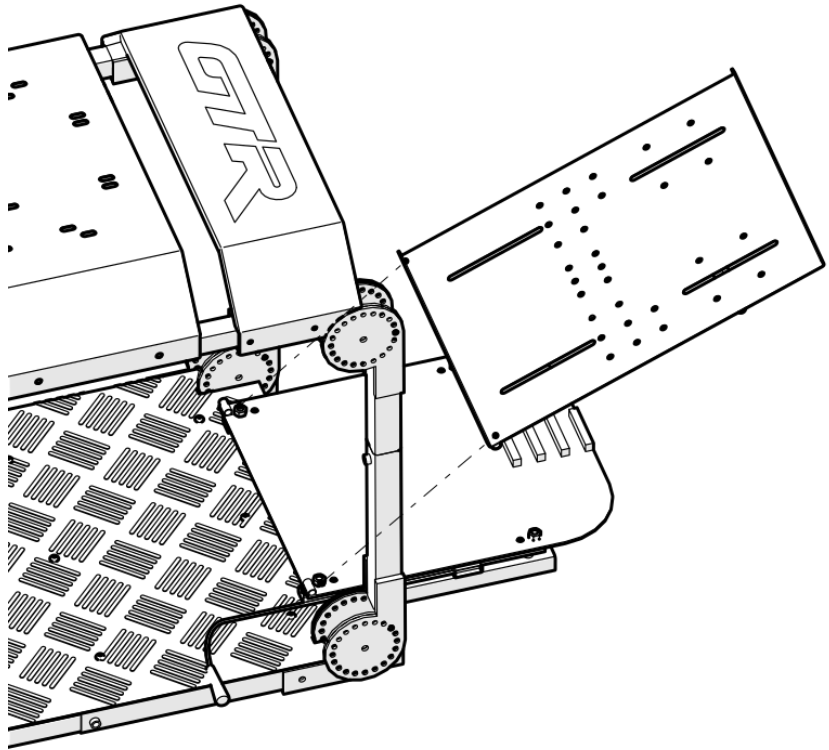

Description	Qty	BOM ID
Pedal Mounting Base Plate	1	1
Left Slider Track	1	2
Right Slider Track	1	3
Pedal Swivel Plate	1	4

C

C

C

C

D

Description	QTY	BOM ID
Left seat track	1	1
Right Seat Track	1	2
Seat Hinge Right	1	3
Seat Hinge Left	1	4
GTR Seat	1	5

D

D

D

Optional Accessory -
Not Included

E

Description	QTY	BOM ID
Monitor Stand Base Legs	2	1
Monitor Stand Vertical Supports	2	2
Monitor Stand Cross Bar	1	3
Monitor Mount Support Arms	2	4
Monitor Mount Wing Plates	2	5