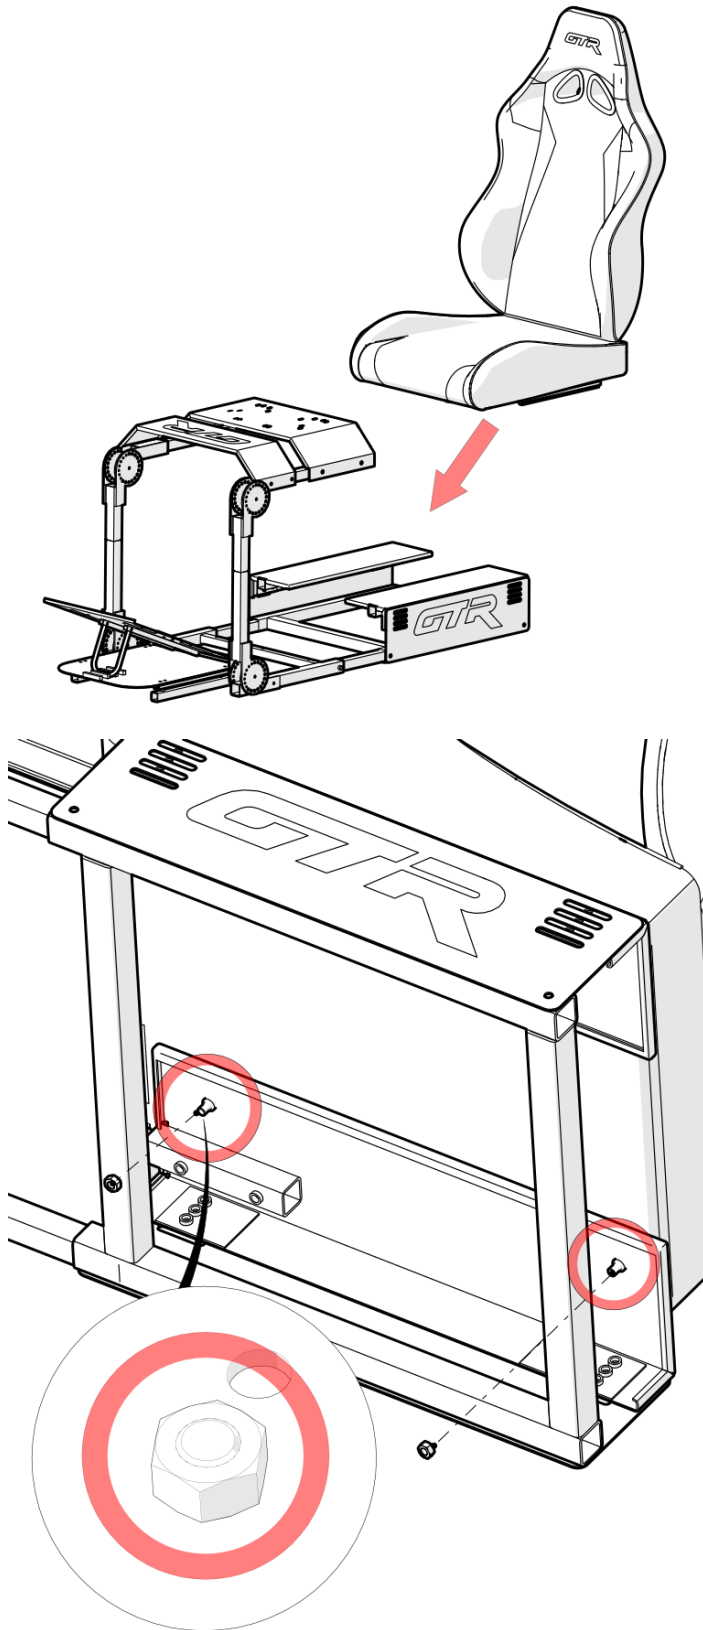

GT-R
SIMULATOR

A

Description	Qty	BOM ID
Seat Base Frame	1	1
Seat Frame Connectors	2	2
Right Seat Base Skirt	1	3
Right Seat Upper Base Frame	1	4
Left Seat Base Skirt	1	5
Left Seat Upper Base Frame	1	6

4

6

3

5

1

2

A

B

Description	Qty	BOM ID
Steering Table Base Frame	1	1
Steering Table Lower Support Elbows	2	2
Steering Table Upper Support Elbows	2	3
Logo Brace Support	1	4
Steering Table	1	5
Steering Table supports	2	6
Pedal Assembly Base Frames	2	7
Floor Plate	1	8

Description	Qty	BOM ID
Pedal Mounting Base Plate	1	1
Left Slider Track	1	2
Right Slider Track	1	3
Pedal Swivel Plate	1	4

C

C

C

C

D

Description	QTY	BOM ID
Left seat track	1	1
Right Seat Track	1	2
Seat Hinge Right	1	3
Seat Hinge Left	1	4
GTR Seat	1	5

D

D

D

Optional Accessory -
Not Included

E

Description	QTY	BOM ID
Monitor Stand Base Legs	2	1
Monitor Stand Vertical Supports	2	2
Monitor Stand Cross Bar	1	3
Monitor Mount Support Arms	2	4
Monitor Mount Wing Plates	2	5