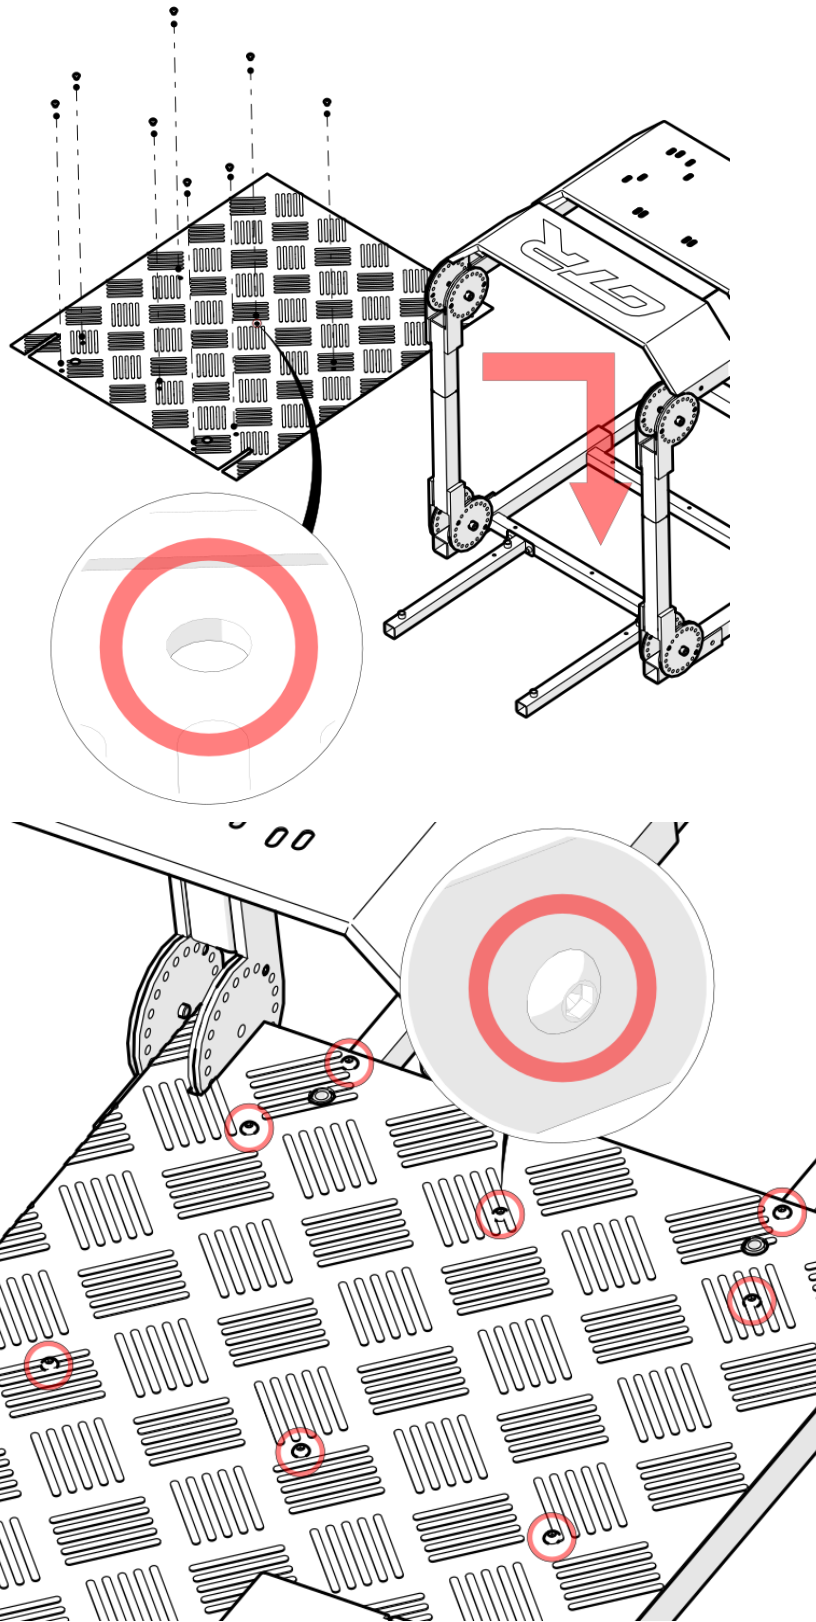

B

C

Description	Qty	BOM ID
Pedal Mounting Base Plate	1	1
Left Slider Track	1	2
Right Slider Track	1	3
Pedal Swivel Plate	1	4