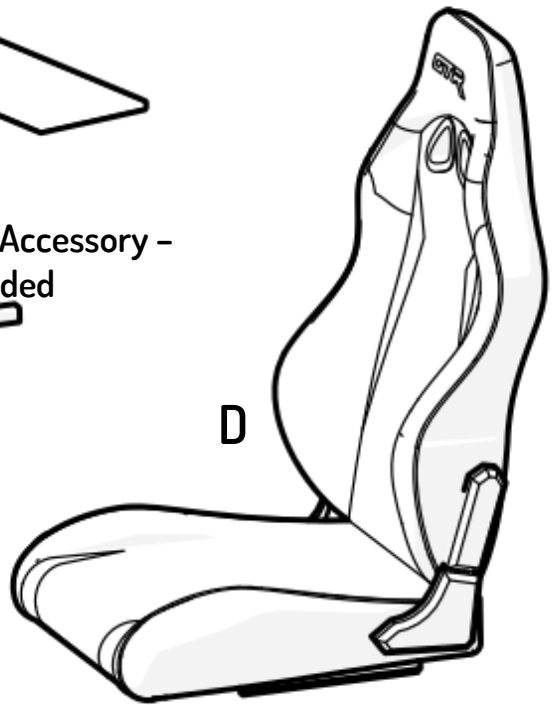

GT-R
SIMULATOR

A

Description	Qty	BOM ID
Seat Base Frame	1	1
Seat Frame Connectors	2	2
Right Seat Base Skirt	1	3
Right Seat Upper Base Frame	1	4
Left Seat Base Skirt	1	5
Left Seat Upper Base Frame	1	6

4

6

3

5

1

2

A

B

Description	Qty	BOM ID
Steering Table Base Frame	1	1
Steering Table Lower Support Elbows	2	2
Steering Table Upper Support Elbows	2	3
Logo Brace Support	1	4
Steering Table	1	5
Steering Table supports	2	6
Pedal Assembly Base Frames	2	7
Floor Plate	1	8

Description	Qty	BOM ID
Pedal Mounting Base Plate	1	1
Left Slider Track	1	2
Right Slider Track	1	3
Pedal Swivel Plate	1	4

C

C

C

C

D

Description	QTY	BOM ID
Left seat track	1	1
Right Seat Track	1	2
Seat Hinge Right	1	3
Seat Hinge Left	1	4
GTR Seat	1	5