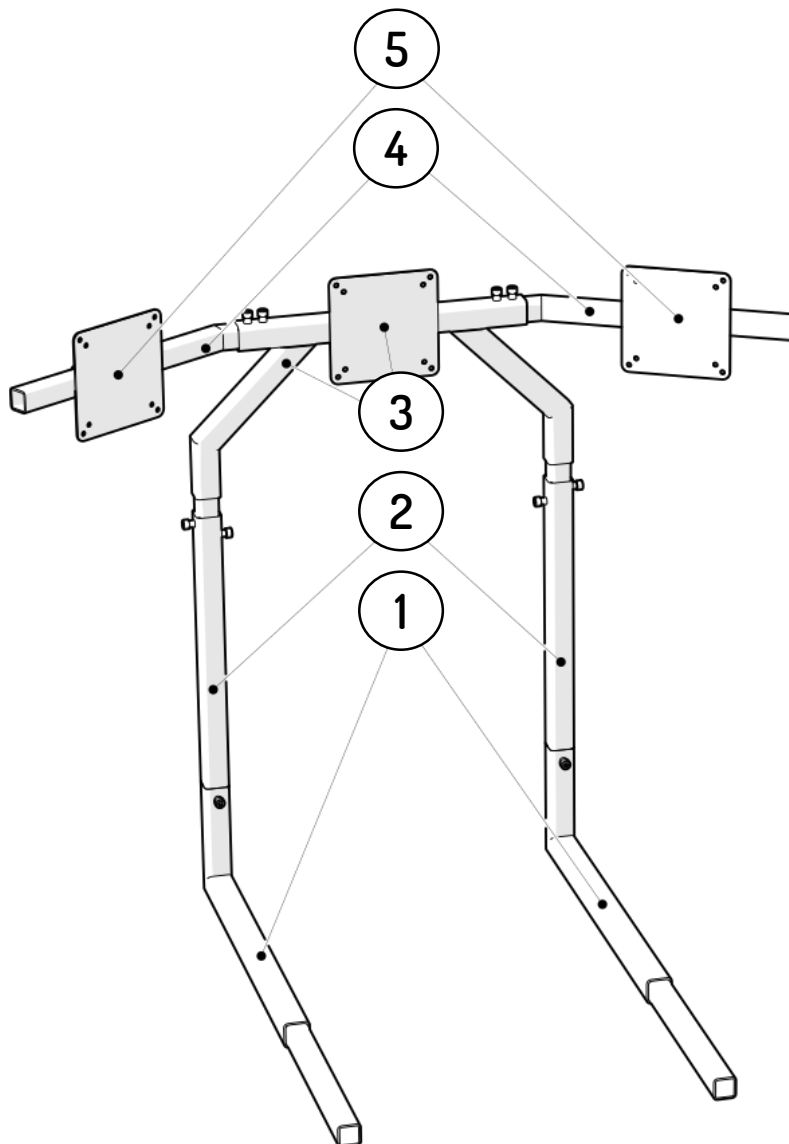

5

1

2

A

B

Description	Qty	BOM ID
Steering Table Base Frame	1	1
Steering Table Lower Support Elbows	2	2
Steering Table Upper Support Elbows	2	3
Logo Brace Support	1	4
Steering Table	1	5
Steering Table supports	2	6
Pedal Assembly Base Frames	2	7
Floor Plate	1	8

Description	Qty	BOM ID
Pedal Mounting Base Plate	1	1
Left Slider Track	1	2
Right Slider Track	1	3
Pedal Swivel Plate	1	4

C

C

C

C

D

Description	QTY	BOM ID
Left seat track	1	1
Right Seat Track	1	2
Seat Hinge Right	1	3
Seat Hinge Left	1	4
GTR Seat	1	5

D

D

D

Optional Accessory -
Not Included

E

Description	QTY	BOM ID
Monitor Stand Base Legs	2	1
Monitor Stand Vertical Supports	2	2
Monitor Stand Cross Bar	1	3
Monitor Mount Support Arms	2	4
Monitor Mount Wing Plates	2	5

Optional Accessory -
Not Included

E

Optional Accessory -
Not Included

E

F

Description	Qty	BOM ID
Shifter Main Bracket	1	1
Shifter Elbow	1	2
Shifter Mounting Plate	1	3

F

F