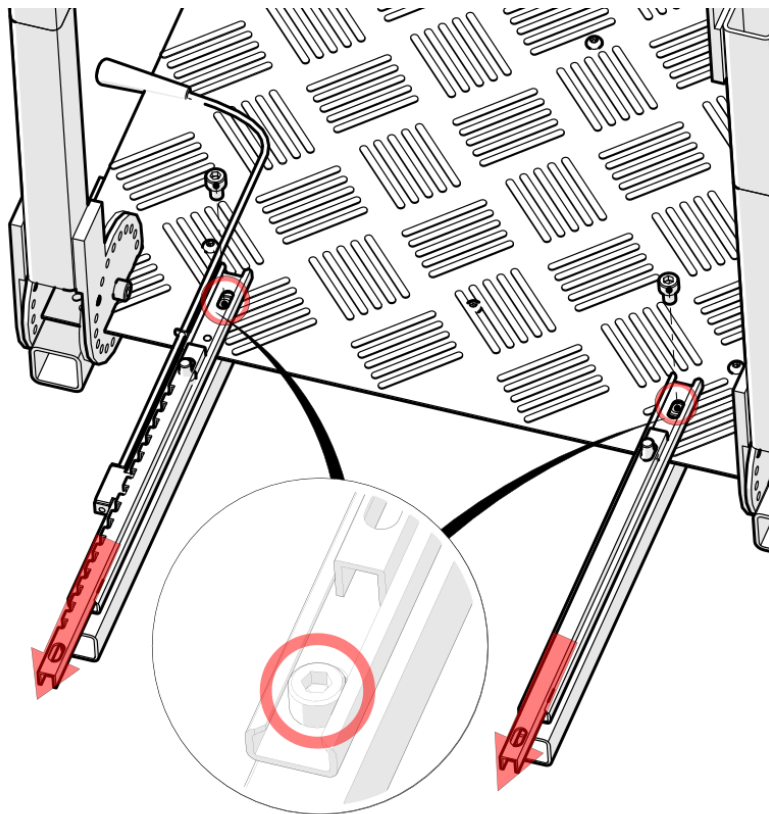

5

1

2

A

B

Description	Qty	BOM ID
Steering Table Base Frame	1	1
Steering Table Lower Support Elbows	2	2
Steering Table Upper Support Elbows	2	3
Logo Brace Support	1	4
Steering Table	1	5
Steering Table supports	2	6
Pedal Assembly Base Frames	2	7
Floor Plate	1	8

Description	Qty	BOM ID
Pedal Mounting Base Plate	1	1
Left Slider Track	1	2
Right Slider Track	1	3
Pedal Swivel Plate	1	4

C

C

C

C

D

Description	QTY	BOM ID
Left seat track	1	1
Right Seat Track	1	2
Seat Hinge Right	1	3
Seat Hinge Left	1	4
GTR Seat	1	5