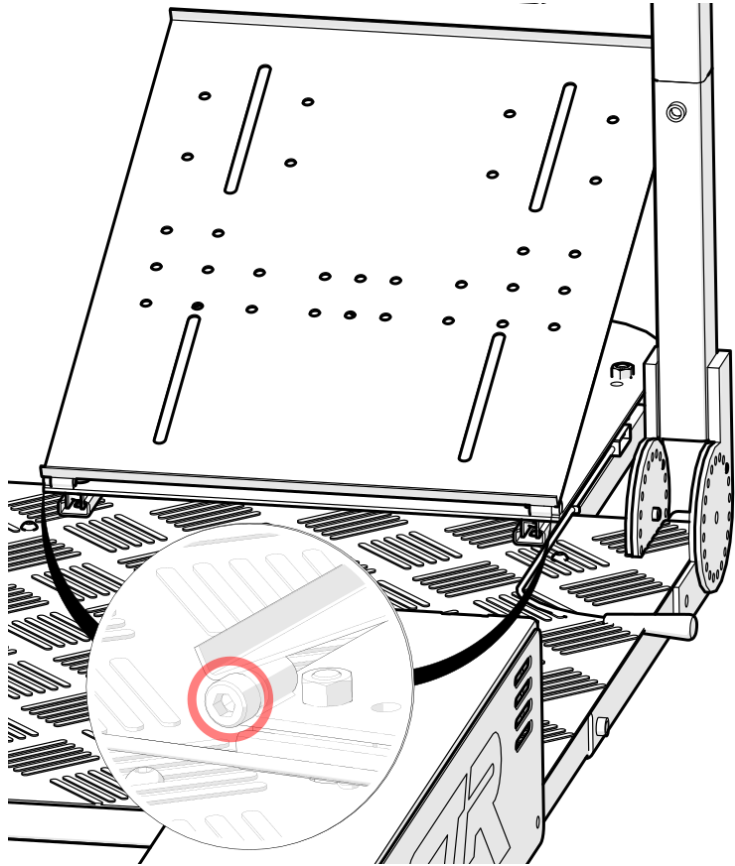

Description	Qty	BOM ID
Pedal Mounting Base Plate	1	1
Left Slider Track	1	2
Right Slider Track	1	3
Pedal Swivel Plate	1	4

C

C

C

C

D

Description	QTY	BOM ID
Left seat track	1	1
Right Seat Track	1	2
Seat Hinge Right	1	3
Seat Hinge Left	1	4
GTR Seat	1	5

D

D

D

Optional Accessory -
Not Included

E

Description	QTY	BOM ID
Monitor Stand Base Legs	2	1
Monitor Stand Vertical Supports	2	2
Monitor Stand Cross Bar	1	3
Monitor Mount Support Arms	2	4
Monitor Mount Wing Plates	2	5