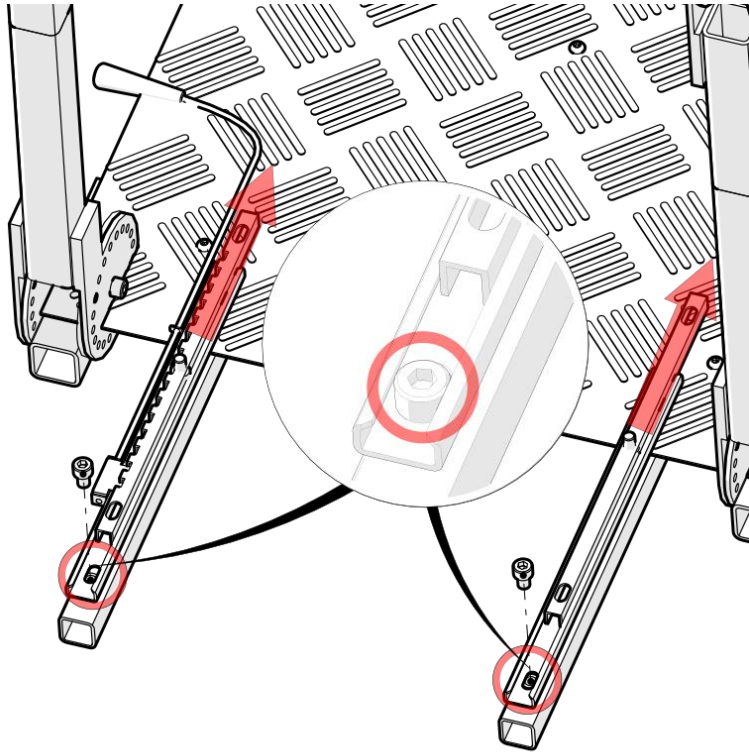

5

1

2

A

B

Description	Qty	BOM ID
Steering Table Base Frame	1	1
Steering Table Lower Support Elbows	2	2
Steering Table Upper Support Elbows	2	3
Logo Brace Support	1	4
Steering Table	1	5
Steering Table supports	2	6
Pedal Assembly Base Frames	2	7
Floor Plate	1	8

Description	Qty	BOM ID
Pedal Mounting Base Plate	1	1
Left Slider Track	1	2
Right Slider Track	1	3
Pedal Swivel Plate	1	4

C

C

C

C

D

Description	QTY	BOM ID
Left seat track	1	1
Right Seat Track	1	2
Seat Hinge Right	1	3
Seat Hinge Left	1	4
GTR Seat	1	5