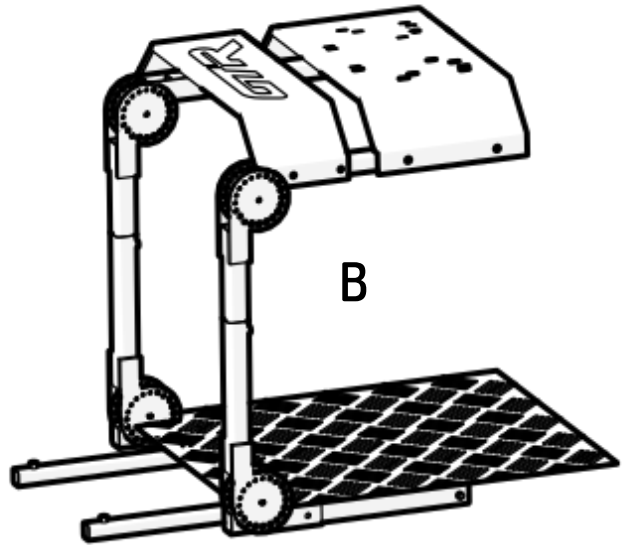

GT-R
SIMULATOR

A

Description	Qty	BOM ID
Seat Base Frame	1	1
Seat Frame Connectors	2	2
Right Seat Base Skirt	1	3
Right Seat Upper Base Frame	1	4
Left Seat Base Skirt	1	5
Left Seat Upper Base Frame	1	6

4

6

3

5

1

2

A

B

Description	Qty	BOM ID
Steering Table Base Frame	1	1
Steering Table Lower Support Elbows	2	2
Steering Table Upper Support Elbows	2	3
Logo Brace Support	1	4
Steering Table	1	5
Steering Table supports	2	6
Pedal Assembly Base Frames	2	7
Floor Plate	1	8

Description	Qty	BOM ID
Pedal Mounting Base Plate	1	1
Left Slider Track	1	2
Right Slider Track	1	3
Pedal Swivel Plate	1	4

C

C

C

C

D

Description	QTY	BOM ID
Left seat track	1	1
Right Seat Track	1	2
Seat Hinge Right	1	3
Seat Hinge Left	1	4
GTR Seat	1	5