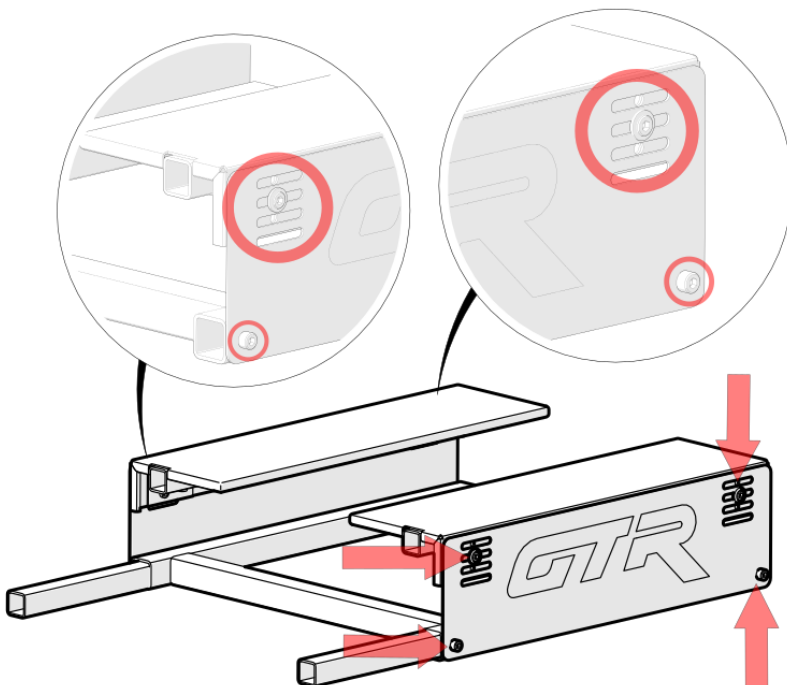

GT-R
SIMULATOR

A

Description	Qty	BOM ID
Seat Base Frame	1	1
Seat Frame Connectors	2	2
Right Seat Base Skirt	1	3
Right Seat Upper Base Frame	1	4
Left Seat Base Skirt	1	5
Left Seat Upper Base Frame	1	6

4

6

3

5

1

2

A

B

Description	Qty	BOM ID
Steering Table Base Frame	1	1
Steering Table Lower Support Elbows	2	2
Steering Table Upper Support Elbows	2	3
Logo Brace Support	1	4
Steering Table	1	5
Steering Table supports	2	6
Pedal Assembly Base Frames	2	7
Floor Plate	1	8

Description	Qty	BOM ID
Pedal Mounting Base Plate	1	1
Left Slider Track	1	2
Right Slider Track	1	3
Pedal Swivel Plate	1	4

C

C

C

C

D

Description	QTY	BOM ID
Left seat track	1	1
Right Seat Track	1	2
Seat Hinge Right	1	3
Seat Hinge Left	1	4
GTR Seat	1	5