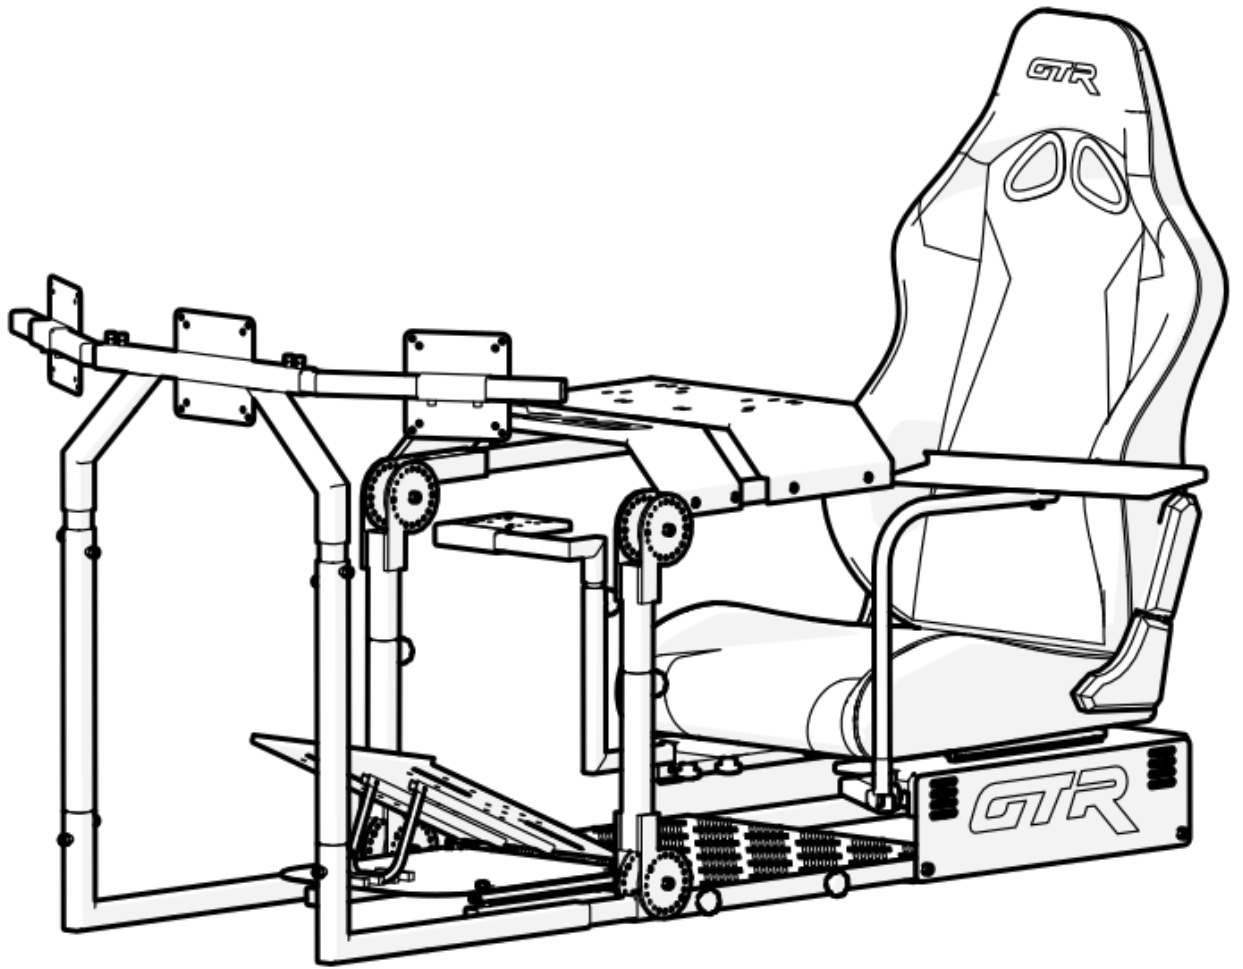

GT-R
SIMULATOR

A

Description	Qty	BOM ID
Seat Base Frame	1	1
Seat Frame Connectors	2	2
Right Seat Base Skirt	1	3
Right Seat Upper Base Frame	1	4
Left Seat Base Skirt	1	5
Left Seat Upper Base Frame	1	6

4

6

3

5

1

2

A

B

Description	Qty	BOM ID
Steering Table Base Frame	1	1
Steering Table Lower Support Elbows	2	2
Steering Table Upper Support Elbows	2	3
Logo Brace Support	1	4
Steering Table	1	5
Steering Table supports	2	6
Pedal Assembly Base Frames	2	7
Floor Plate	1	8

Description	Qty	BOM ID
Pedal Mounting Base Plate	1	1
Left Slider Track	1	2
Right Slider Track	1	3
Pedal Swivel Plate	1	4

C

C

C

C

D

Description	QTY	BOM ID
Left seat track	1	1
Right Seat Track	1	2
Seat Hinge Right	1	3
Seat Hinge Left	1	4
GTR Seat	1	5