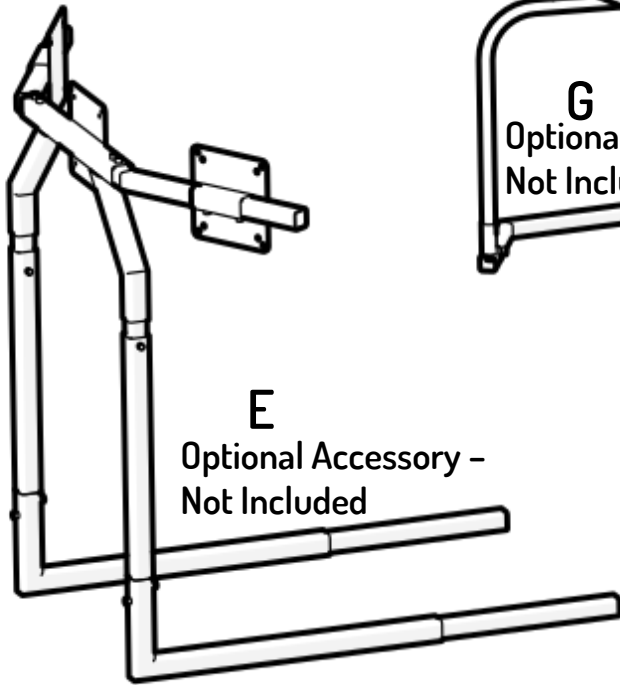

GT-R
SIMULATOR

A

Description	Qty	BOM ID
Seat Base Frame	1	1
Seat Frame Connectors	2	2
Right Seat Base Skirt	1	3
Right Seat Upper Base Frame	1	4
Left Seat Base Skirt	1	5
Left Seat Upper Base Frame	1	6

4

6

3

5

1

2

A

B

Description	Qty	BOM ID
Steering Table Base Frame	1	1
Steering Table Lower Support Elbows	2	2
Steering Table Upper Support Elbows	2	3
Logo Brace Support	1	4
Steering Table	1	5
Steering Table supports	2	6
Pedal Assembly Base Frames	2	7
Floor Plate	1	8

Description	Qty	BOM ID
Pedal Mounting Base Plate	1	1
Left Slider Track	1	2
Right Slider Track	1	3
Pedal Swivel Plate	1	4

C

C

C

C

D

Description	QTY	BOM ID
Left seat track	1	1
Right Seat Track	1	2
Seat Hinge Right	1	3
Seat Hinge Left	1	4
GTR Seat	1	5