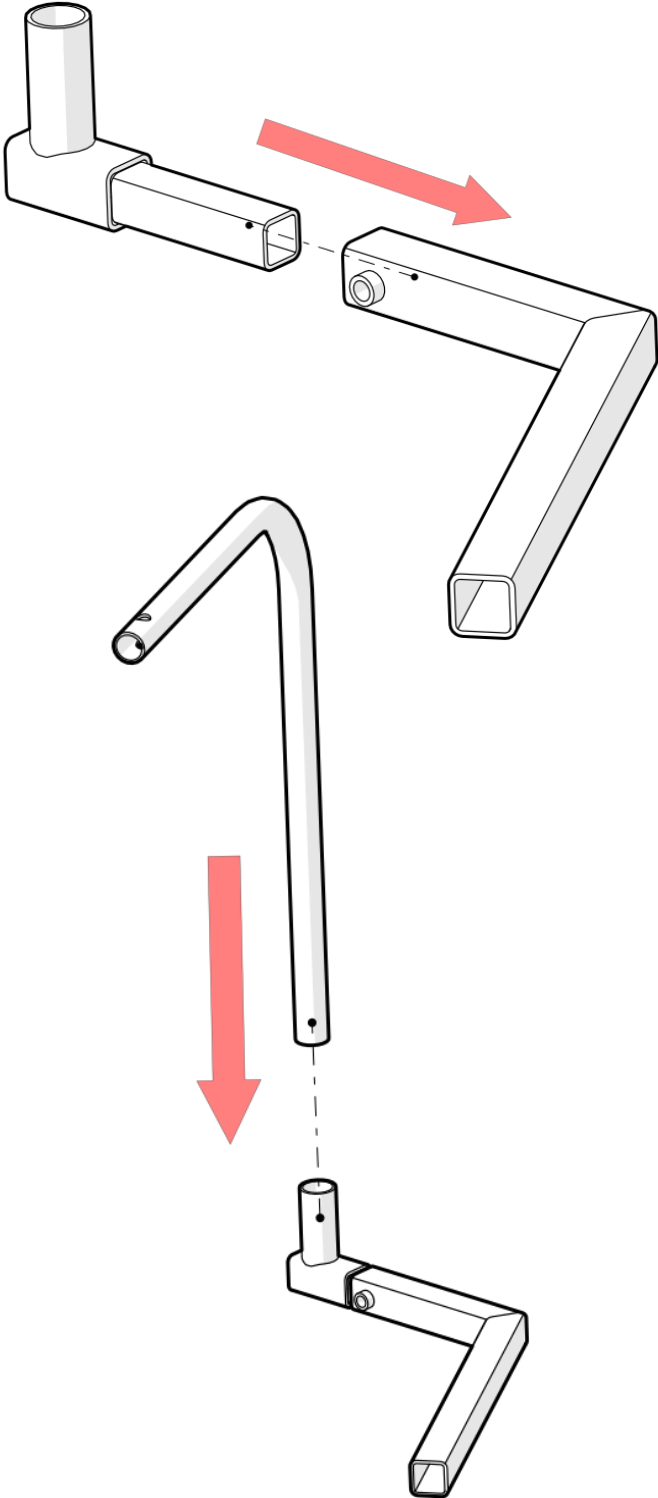

GT-R
SIMULATOR

A

Description	Qty	BOM ID
Seat Base Frame	1	1
Seat Frame Connectors	2	2
Right Seat Base Skirt	1	3
Right Seat Upper Base Frame	1	4
Left Seat Base Skirt	1	5
Left Seat Upper Base Frame	1	6

4

6

3

Description	Qty	BOM ID
Pedal Mounting Base Plate	1	1
Left Slider Track	1	2
Right Slider Track	1	3
Pedal Swivel Plate	1	4

C

C

C

C

D

Description	QTY	BOM ID
Left seat track	1	1
Right Seat Track	1	2
Seat Hinge Right	1	3
Seat Hinge Left	1	4
GTR Seat	1	5

Optional Accessory -
Not Included

E

Optional Accessory -
Not Included

E

F

Description	Qty	BOM ID
Shifter Main Bracket	1	1
Shifter Elbow	1	2
Shifter Mounting Plate	1	3

F

F

Optional Accessory -
Not Included

G

Description	Qty	BOM ID
Keyboard Table Main Bracket	1	1
Pivot Elbow	1	2
Table Pole	1	3
Keyboard Table	1	4

Optional Accessory -
Not Included

G

Optional Accessory -
Not Included