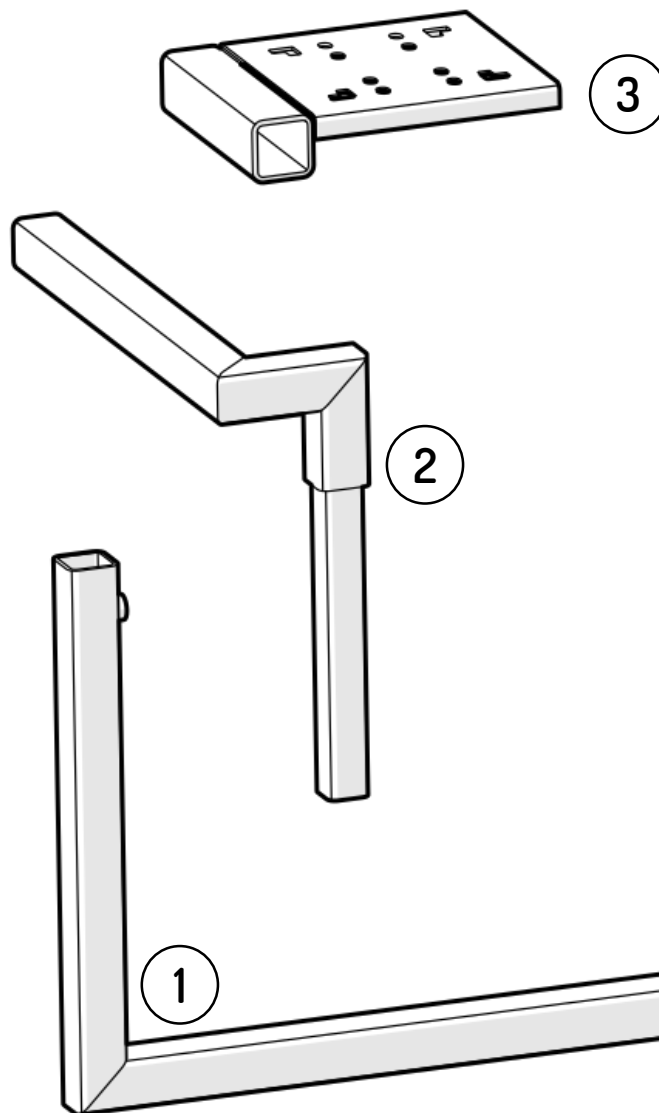

Description	Qty	BOM ID
Pedal Mounting Base Plate	1	1
Left Slider Track	1	2
Right Slider Track	1	3
Pedal Swivel Plate	1	4

C

C

C

C

D

Description	QTY	BOM ID
Left seat track	1	1
Right Seat Track	1	2
Seat Hinge Right	1	3
Seat Hinge Left	1	4
GTR Seat	1	5

D

D

D

Optional Accessory -
Not Included

E

Description	QTY	BOM ID
Monitor Stand Base Legs	2	1
Monitor Stand Vertical Supports	2	2
Monitor Stand Cross Bar	1	3
Monitor Mount Support Arms	2	4
Monitor Mount Wing Plates	2	5

Optional Accessory -
Not Included

E

Optional Accessory -
Not Included

E

F

Description	Qty	BOM ID
Shifter Main Bracket	1	1
Shifter Elbow	1	2
Shifter Mounting Plate	1	3

F

F