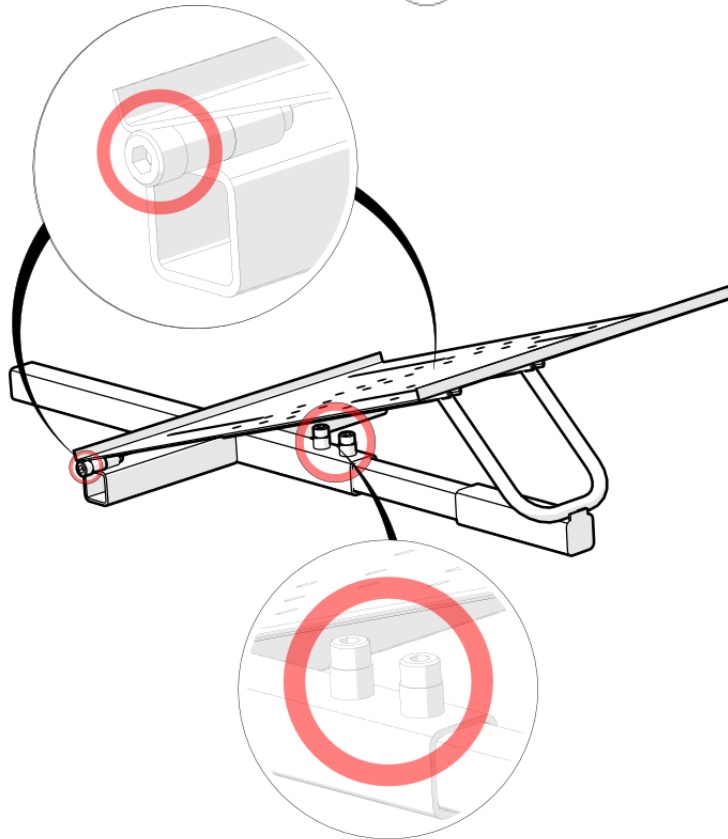

Description	QTY	BOM ID
Steering Support Arm	2	7
Shifter Support Vertical	1	8
Shifter Support Horizontal	1	9

Description	QTY	BOM ID
Steering Support Arm	2	7
Shifter Support Vertical	1	8
Shifter Support Horizontal	1	9
Shifter Mount	1	10
Steering Wheel Mount	1	11
Knob Steering Mount	2	12

Description	QTY	BOM ID
Left seat track	1	17
Right Seat Track	1	18
Seat Hinge Right	1	19
Seat Hinge Left	1	20
GTR Seat	1	21

Description	QTY	BOM ID
Knob Pedal Assembly	1	13
Cross Bar	1	14
Pedal Pivot Spine	1	15
Pedal Platform	1	16