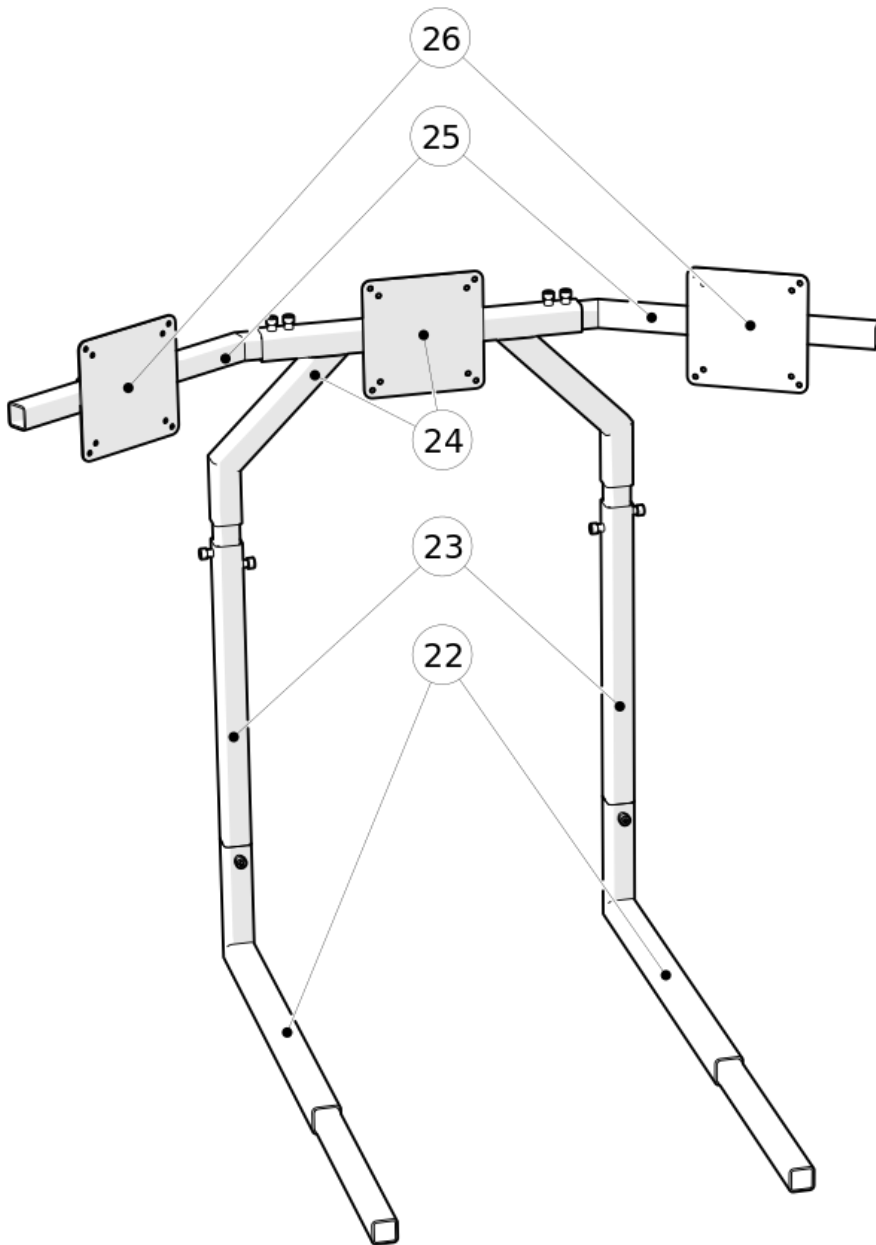

Description	QTY	BOM ID
Rear Frame Base	1	1
Seat Skirt Frame Right	1	2a
Seat Skirt Frame Left	1	2b
Seat Skirt Right	1	3a
Seat Skirt Left	1	3b
Seat Base Upper	2	4

Description	QTY	BOM ID
Rear Frame Base	1	1
Seat Skirt Frame Right	1	2a
Seat Skirt Frame Left	1	2b
Seat Skirt Right	1	3a
Seat Skirt Left	1	3b
Seat Base Upper	2	4
Front Frame Base	1	5
Seat Base Adjuster	2	6

Description	QTY	BOM ID
Steering Support Arm	2	7
Shifter Support Vertical	1	8
Shifter Support Horizontal	1	9

Description	QTY	BOM ID
Steering Support Arm	2	7
Shifter Support Vertical	1	8
Shifter Support Horizontal	1	9
Shifter Mount	1	10
Steering Wheel Mount	1	11
Knob Steering Mount	2	12

Description	QTY	BOM ID
Left seat track	1	17
Right Seat Track	1	18
Seat Hinge Right	1	19
Seat Hinge Left	1	20
GTR Seat	1	21

Description	QTY	BOM ID
Knob Pedal Assembly	1	13
Cross Bar	1	14
Pedal Pivot Spine	1	15
Pedal Platform	1	16

Description	QTY	BOM ID
Monitor Stand Base Legs	2	22
Monitor Stand Vertical Supports	2	23
Monitor Stand Cross Bar	1	24
Monitor Mount Support Arms	2	25
Monitor Mount Wing Plates	2	26

Description	QTY	BOM ID
Monitor Stand Base Legs	2	22
Monitor Stand Vertical Supports	2	23