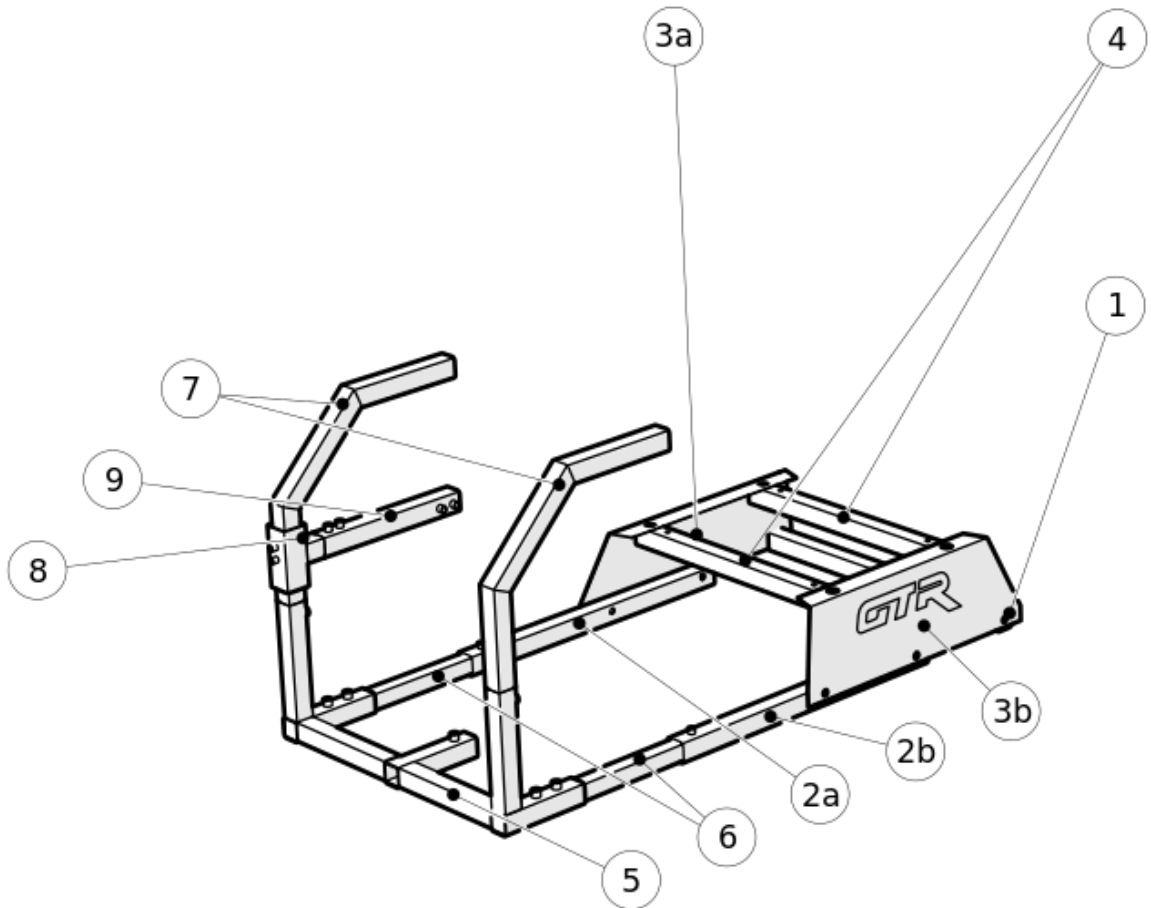

GTR
SIMULATOR

Description	QTY	BOM ID
Rear Frame Base	1	1
Seat Skirt Frame Right	1	2a
Seat Skirt Frame Left	1	2b
Seat Skirt Right	1	3a
Seat Skirt Left	1	3b
Seat Base Upper	2	4
Front Frame Base	1	5
Seat Base Adjuster	2	6
Steering Support Arm	2	7
Shifter Support Vertical	1	8
Shifter Support Horizontal	1	9
Shifter Mount	1	10

Description	QTY	BOM ID
Steering Wheel Mount	1	11
Knob – Steering Mount	2	12
Knob Pedal Assembly	1	13
Cross Bar	1	14
Pedal Pivot Spine	1	15
Pedal Platform	1	16
Left seat track	1	17
Right Seat Track	1	18
Seat Hinge Right	1	19
Seat Hinge Left	1	20
GTR Seat	1	21

Description	QTY	BOM ID
Rear Frame Base	1	1
Seat Skirt Frame Right	1	2a
Seat Skirt Frame Left	1	2b

Description	QTY	BOM ID
Rear Frame Base	1	1
Seat Skirt Frame Right	1	2a
Seat Skirt Frame Left	1	2b
Seat Skirt Right	1	3a
Seat Skirt Left	1	3b
Seat Base Upper	2	4

Description	QTY	BOM ID
Rear Frame Base	1	1
Seat Skirt Frame Right	1	2a
Seat Skirt Frame Left	1	2b
Seat Skirt Right	1	3a
Seat Skirt Left	1	3b
Seat Base Upper	2	4

Description	QTY	BOM ID
Rear Frame Base	1	1
Seat Skirt Frame Right	1	2a
Seat Skirt Frame Left	1	2b
Seat Skirt Right	1	3a
Seat Skirt Left	1	3b
Seat Base Upper	2	4
Front Frame Base	1	5
Seat Base Adjuster	2	6