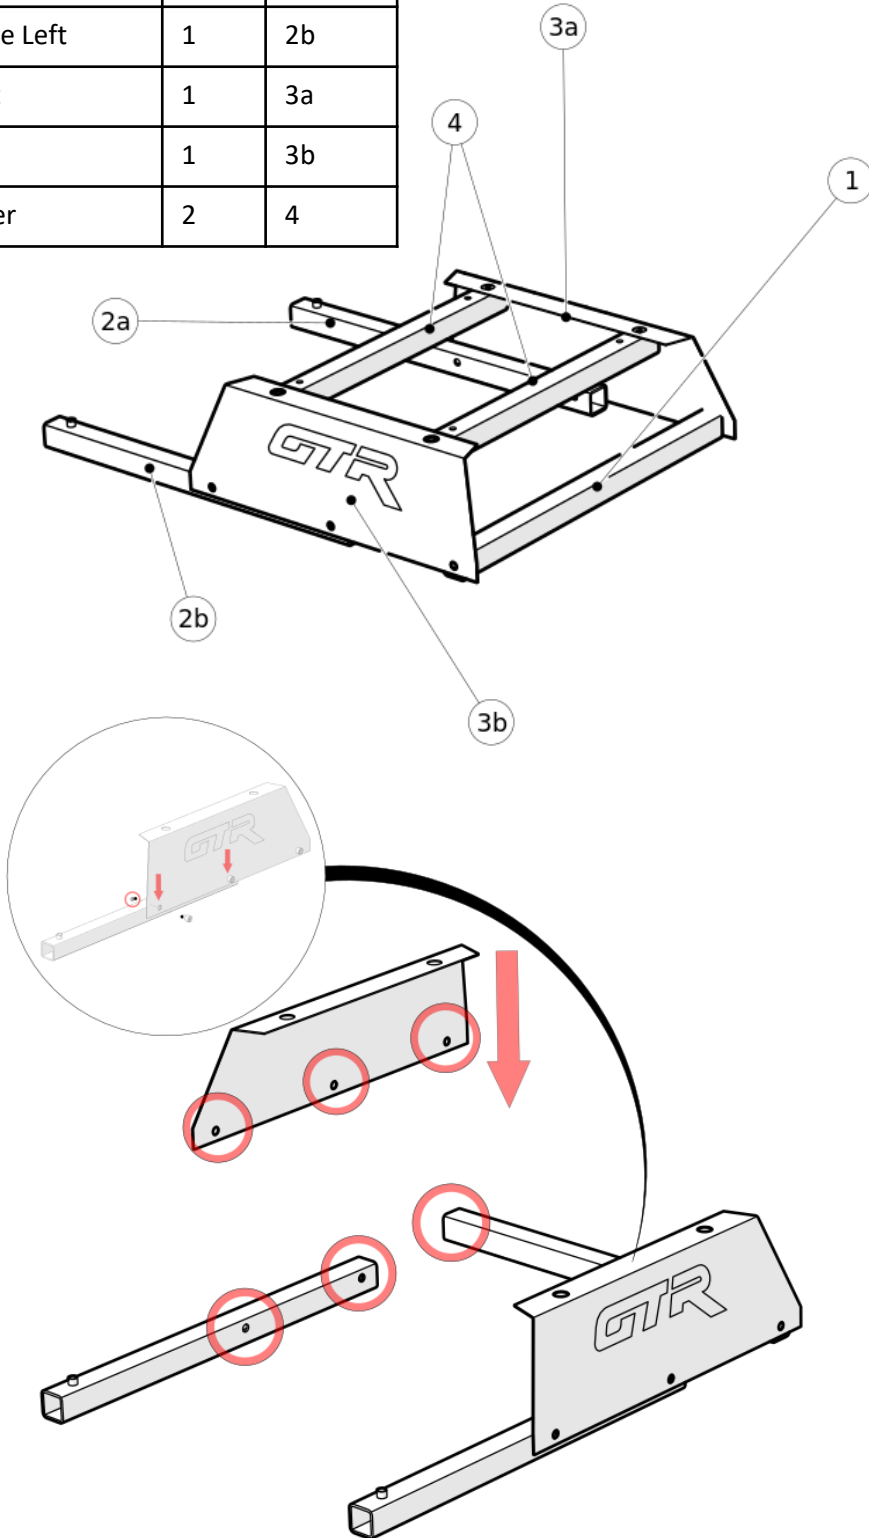

GTR
SIMULATOR

Description	QTY	BOM ID
Rear Frame Base	1	1
Seat Skirt Frame Right	1	2a
Seat Skirt Frame Left	1	2b
Seat Skirt Right	1	3a
Seat Skirt Left	1	3b
Seat Base Upper	2	4
Front Frame Base	1	5
Seat Base Adjuster	2	6
Steering Support Arm	2	7
Shifter Support Vertical	1	8
Shifter Support Horizontal	1	9
Shifter Mount	1	10

Description	QTY	BOM ID
Steering Wheel Mount	1	11
Knob – Steering Mount	2	12
Knob Pedal Assembly	1	13
Cross Bar	1	14
Pedal Pivot Spine	1	15
Pedal Platform	1	16
Left seat track	1	17
Right Seat Track	1	18
Seat Hinge Right	1	19
Seat Hinge Left	1	20
GTR Seat	1	21

Description	QTY	BOM ID
Rear Frame Base	1	1
Seat Skirt Frame Right	1	2a
Seat Skirt Frame Left	1	2b

Description	QTY	BOM ID
Rear Frame Base	1	1
Seat Skirt Frame Right	1	2a
Seat Skirt Frame Left	1	2b
Seat Skirt Right	1	3a
Seat Skirt Left	1	3b
Seat Base Upper	2	4

Description	QTY	BOM ID
Rear Frame Base	1	1
Seat Skirt Frame Right	1	2a
Seat Skirt Frame Left	1	2b
Seat Skirt Right	1	3a
Seat Skirt Left	1	3b
Seat Base Upper	2	4

Description	QTY	BOM ID
Rear Frame Base	1	1
Seat Skirt Frame Right	1	2a
Seat Skirt Frame Left	1	2b
Seat Skirt Right	1	3a
Seat Skirt Left	1	3b
Seat Base Upper	2	4
Front Frame Base	1	5
Seat Base Adjuster	2	6