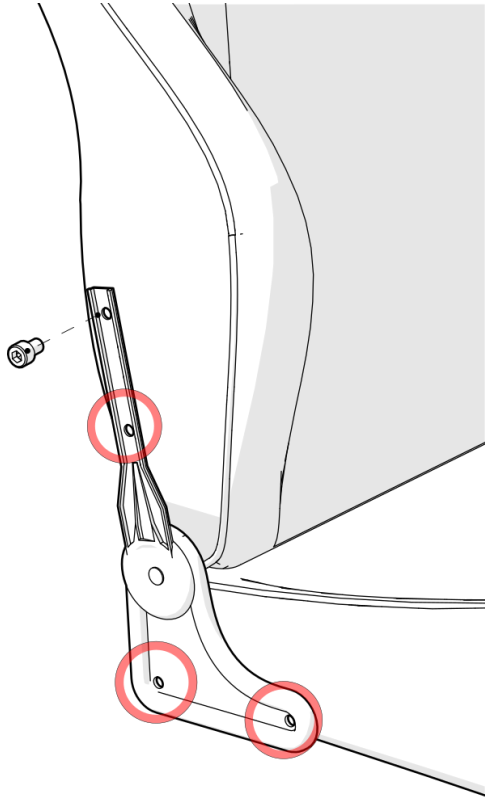

Description	QTY	BOM ID
Rear Frame Base	1	1
Seat Skirt Frame Right	1	2a
Seat Skirt Frame Left	1	2b
Seat Skirt Right	1	3a
Seat Skirt Left	1	3b
Seat Base Upper	2	4

Description	QTY	BOM ID
Rear Frame Base	1	1
Seat Skirt Frame Right	1	2a
Seat Skirt Frame Left	1	2b
Seat Skirt Right	1	3a
Seat Skirt Left	1	3b
Seat Base Upper	2	4
Front Frame Base	1	5
Seat Base Adjuster	2	6

Description	QTY	BOM ID
Steering Support Arm	2	7
Shifter Support Vertical	1	8
Shifter Support Horizontal	1	9

Description	QTY	BOM ID
Steering Support Arm	2	7
Shifter Support Vertical	1	8
Shifter Support Horizontal	1	9
Shifter Mount	1	10
Steering Wheel Mount	1	11
Knob Steering Mount	2	12

Description	QTY	BOM ID
Left seat track	1	17
Right Seat Track	1	18
Seat Hinge Right	1	19
Seat Hinge Left	1	20
GTR Seat	1	21

Description	QTY	BOM ID
Knob Pedal Assembly	1	13
Cross Bar	1	14
Pedal Pivot Spine	1	15
Pedal Platform	1	16