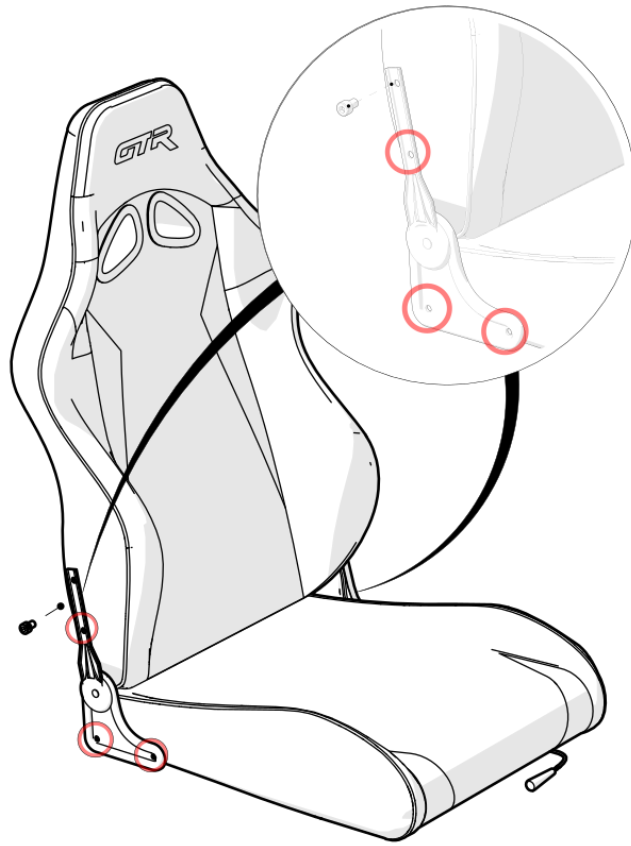

Description	QTY	BOM ID
Rear Frame Base	1	1
Seat Skirt Frame Right	1	2a
Seat Skirt Frame Left	1	2b
Seat Skirt Right	1	3a
Seat Skirt Left	1	3b
Seat Base Upper	2	4

Description	QTY	BOM ID
Rear Frame Base	1	1
Seat Skirt Frame Right	1	2a
Seat Skirt Frame Left	1	2b
Seat Skirt Right	1	3a
Seat Skirt Left	1	3b
Seat Base Upper	2	4
Front Frame Base	1	5
Seat Base Adjuster	2	6

Description	QTY	BOM ID
Steering Support Arm	2	7
Shifter Support Vertical	1	8
Shifter Support Horizontal	1	9

Description	QTY	BOM ID
Steering Support Arm	2	7
Shifter Support Vertical	1	8
Shifter Support Horizontal	1	9
Shifter Mount	1	10
Steering Wheel Mount	1	11
Knob Steering Mount	2	12

Description	QTY	BOM ID
Left seat track	1	17
Right Seat Track	1	18
Seat Hinge Right	1	19
Seat Hinge Left	1	20
GTR Seat	1	21

Description	QTY	BOM ID
Knob Pedal Assembly	1	13
Cross Bar	1	14
Pedal Pivot Spine	1	15
Pedal Platform	1	16