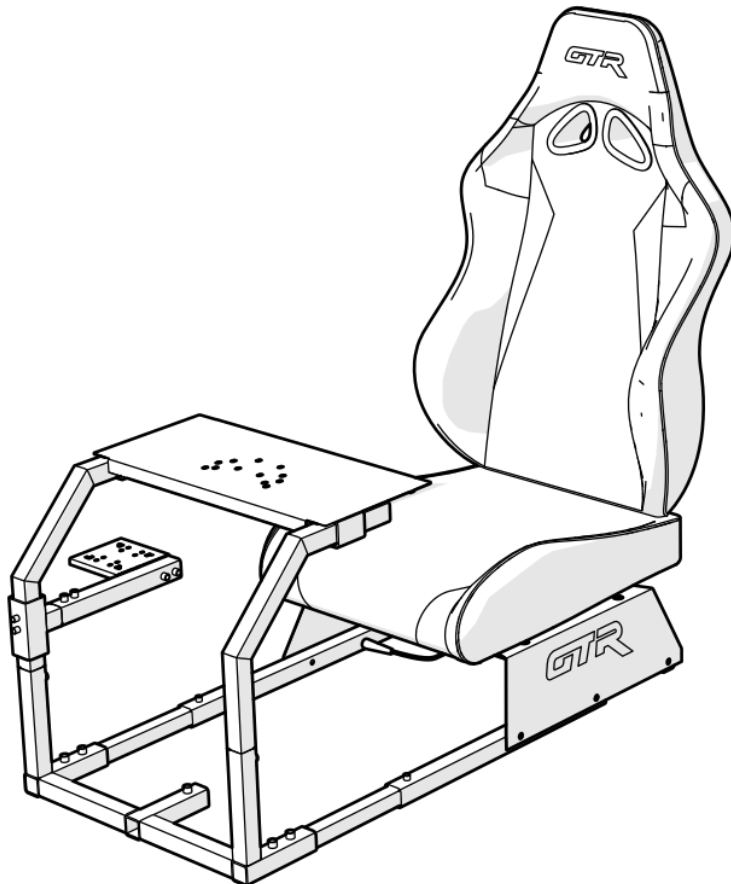

Description	QTY	BOM ID
Rear Frame Base	1	1
Seat Skirt Frame Right	1	2a
Seat Skirt Frame Left	1	2b
Seat Skirt Right	1	3a
Seat Skirt Left	1	3b
Seat Base Upper	2	4

Description	QTY	BOM ID
Rear Frame Base	1	1
Seat Skirt Frame Right	1	2a
Seat Skirt Frame Left	1	2b
Seat Skirt Right	1	3a
Seat Skirt Left	1	3b
Seat Base Upper	2	4
Front Frame Base	1	5
Seat Base Adjuster	2	6

Description	QTY	BOM ID
Steering Support Arm	2	7
Shifter Support Vertical	1	8
Shifter Support Horizontal	1	9

Description	QTY	BOM ID
Steering Support Arm	2	7
Shifter Support Vertical	1	8
Shifter Support Horizontal	1	9
Shifter Mount	1	10
Steering Wheel Mount	1	11
Knob Steering Mount	2	12

Description	QTY	BOM ID
Left seat track	1	17
Right Seat Track	1	18
Seat Hinge Right	1	19
Seat Hinge Left	1	20
GTR Seat	1	21

Description	QTY	BOM ID
Knob Pedal Assembly	1	13
Cross Bar	1	14
Pedal Pivot Spine	1	15
Pedal Platform	1	16