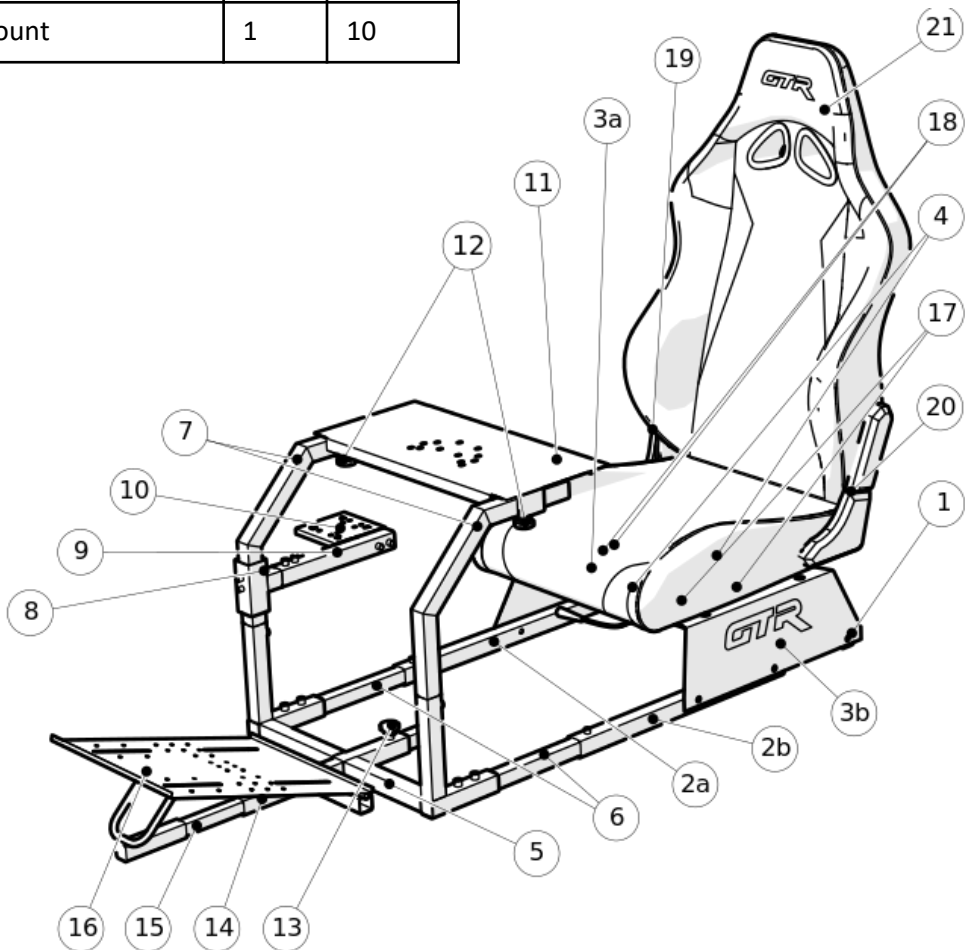

GTR
SIMULATOR

Description	QTY	BOM ID
Rear Frame Base	1	1
Seat Skirt Frame Right	1	2a
Seat Skirt Frame Left	1	2b
Seat Skirt Right	1	3a
Seat Skirt Left	1	3b
Seat Base Upper	2	4
Front Frame Base	1	5
Seat Base Adjuster	2	6
Steering Support Arm	2	7
Shifter Support Vertical	1	8
Shifter Support Horizontal	1	9
Shifter Mount	1	10

Description	QTY	BOM ID
Steering Wheel Mount	1	11
Knob – Steering Mount	2	12
Knob Pedal Assembly	1	13
Cross Bar	1	14
Pedal Pivot Spine	1	15
Pedal Platform	1	16
Left seat track	1	17
Right Seat Track	1	18
Seat Hinge Right	1	19
Seat Hinge Left	1	20
GTR Seat	1	21

Description	QTY	BOM ID
Rear Frame Base	1	1
Seat Skirt Frame Right	1	2a
Seat Skirt Frame Left	1	2b

Description	QTY	BOM ID
Rear Frame Base	1	1
Seat Skirt Frame Right	1	2a
Seat Skirt Frame Left	1	2b
Seat Skirt Right	1	3a
Seat Skirt Left	1	3b
Seat Base Upper	2	4

Description	QTY	BOM ID
Rear Frame Base	1	1
Seat Skirt Frame Right	1	2a
Seat Skirt Frame Left	1	2b
Seat Skirt Right	1	3a
Seat Skirt Left	1	3b
Seat Base Upper	2	4

Description	QTY	BOM ID
Rear Frame Base	1	1
Seat Skirt Frame Right	1	2a
Seat Skirt Frame Left	1	2b
Seat Skirt Right	1	3a
Seat Skirt Left	1	3b
Seat Base Upper	2	4
Front Frame Base	1	5
Seat Base Adjuster	2	6