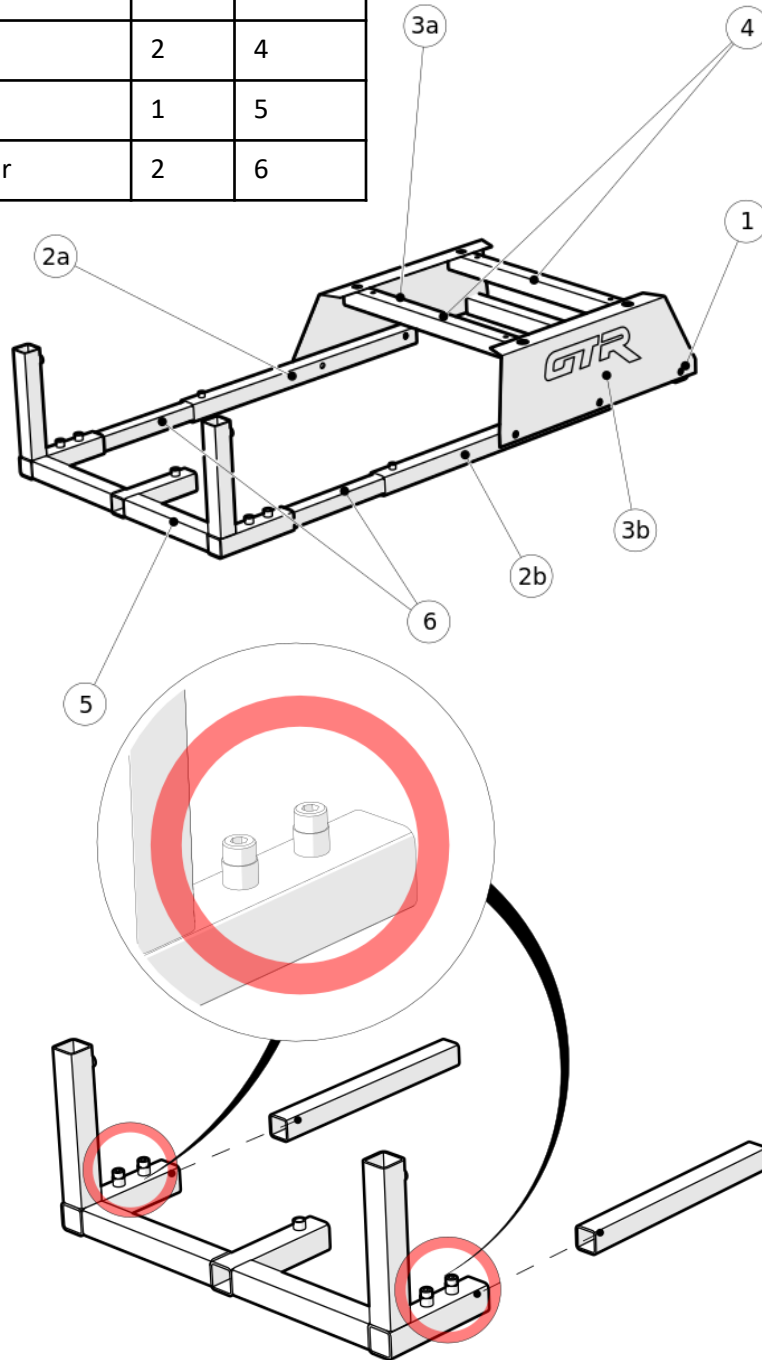

GTR
SIMULATOR

Description	QTY	BOM ID
Rear Frame Base	1	1
Seat Skirt Frame Right	1	2a
Seat Skirt Frame Left	1	2b
Seat Skirt Right	1	3a
Seat Skirt Left	1	3b
Seat Base Upper	2	4
Front Frame Base	1	5
Seat Base Adjuster	2	6
Steering Support Arm	2	7
Shifter Support Vertical	1	8
Shifter Support Horizontal	1	9
Shifter Mount	1	10

Description	QTY	BOM ID
Steering Wheel Mount	1	11
Knob – Steering Mount	2	12
Knob Pedal Assembly	1	13
Cross Bar	1	14
Pedal Pivot Spine	1	15
Pedal Platform	1	16
Left seat track	1	17
Right Seat Track	1	18
Seat Hinge Right	1	19
Seat Hinge Left	1	20
GTR Seat	1	21

Description	QTY	BOM ID
Rear Frame Base	1	1
Seat Skirt Frame Right	1	2a
Seat Skirt Frame Left	1	2b

Description	QTY	BOM ID
Rear Frame Base	1	1
Seat Skirt Frame Right	1	2a
Seat Skirt Frame Left	1	2b
Seat Skirt Right	1	3a
Seat Skirt Left	1	3b
Seat Base Upper	2	4

Description	QTY	BOM ID
Rear Frame Base	1	1
Seat Skirt Frame Right	1	2a
Seat Skirt Frame Left	1	2b
Seat Skirt Right	1	3a
Seat Skirt Left	1	3b
Seat Base Upper	2	4

Description	QTY	BOM ID
Rear Frame Base	1	1
Seat Skirt Frame Right	1	2a
Seat Skirt Frame Left	1	2b
Seat Skirt Right	1	3a
Seat Skirt Left	1	3b
Seat Base Upper	2	4
Front Frame Base	1	5
Seat Base Adjuster	2	6