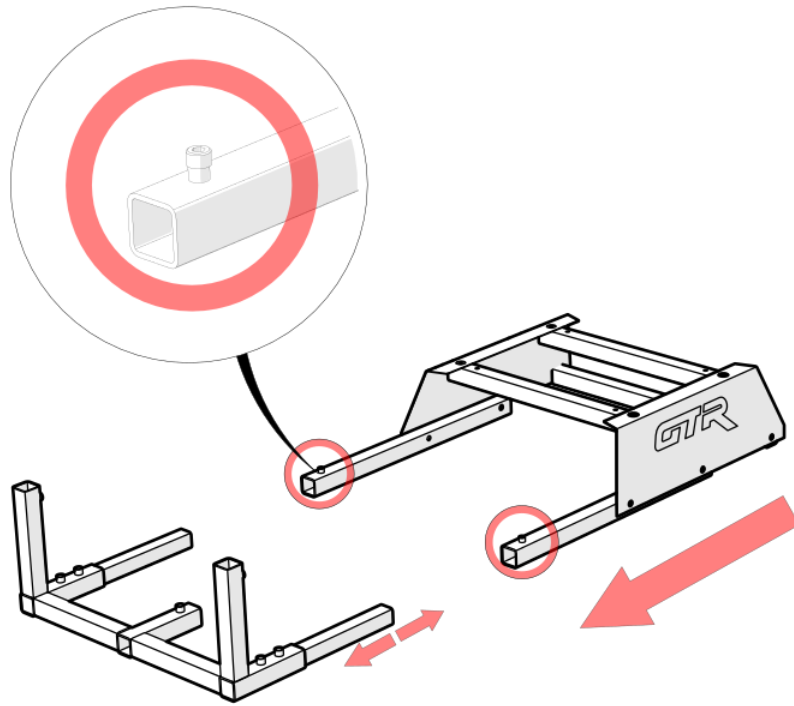

GTR
SIMULATOR

Description	QTY	BOM ID
Rear Frame Base	1	1
Seat Skirt Frame Right	1	2a
Seat Skirt Frame Left	1	2b
Seat Skirt Right	1	3a
Seat Skirt Left	1	3b
Seat Base Upper	2	4
Front Frame Base	1	5
Seat Base Adjuster	2	6
Steering Support Arm	2	7
Shifter Support Vertical	1	8
Shifter Support Horizontal	1	9
Shifter Mount	1	10

Description	QTY	BOM ID
Steering Wheel Mount	1	11
Knob – Steering Mount	2	12
Knob Pedal Assembly	1	13
Cross Bar	1	14
Pedal Pivot Spine	1	15
Pedal Platform	1	16
Left seat track	1	17
Right Seat Track	1	18
Seat Hinge Right	1	19
Seat Hinge Left	1	20
GTR Seat	1	21

Description	QTY	BOM ID
Rear Frame Base	1	1
Seat Skirt Frame Right	1	2a
Seat Skirt Frame Left	1	2b

Description	QTY	BOM ID
Rear Frame Base	1	1
Seat Skirt Frame Right	1	2a
Seat Skirt Frame Left	1	2b
Seat Skirt Right	1	3a
Seat Skirt Left	1	3b
Seat Base Upper	2	4

Description	QTY	BOM ID
Rear Frame Base	1	1
Seat Skirt Frame Right	1	2a
Seat Skirt Frame Left	1	2b
Seat Skirt Right	1	3a
Seat Skirt Left	1	3b
Seat Base Upper	2	4

Description	QTY	BOM ID
Rear Frame Base	1	1
Seat Skirt Frame Right	1	2a
Seat Skirt Frame Left	1	2b
Seat Skirt Right	1	3a
Seat Skirt Left	1	3b
Seat Base Upper	2	4
Front Frame Base	1	5
Seat Base Adjuster	2	6