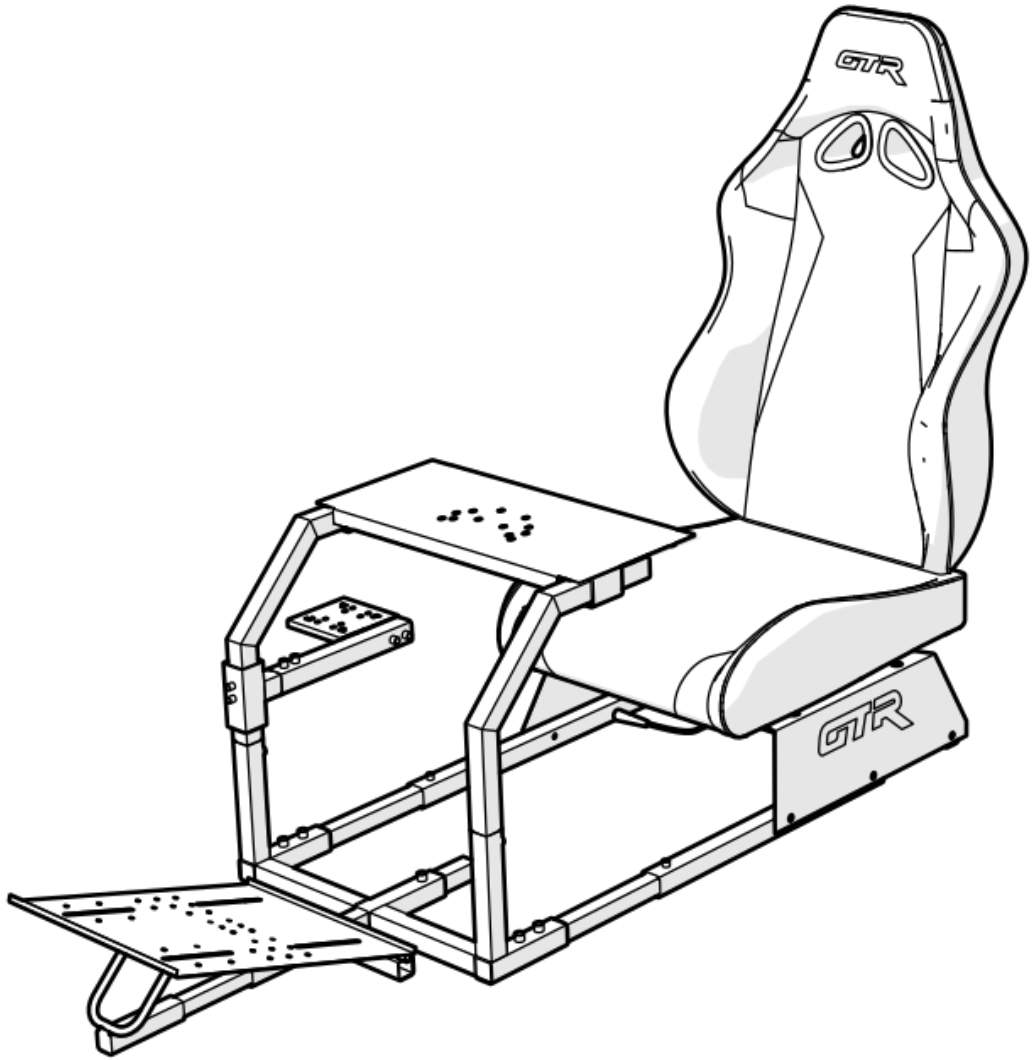

Description	QTY	BOM ID
Left seat track	1	17
Right Seat Track	1	18
Seat Hinge Right	1	19
Seat Hinge Left	1	20
GTR Seat	1	21

Description	QTY	BOM ID
Knob Pedal Assembly	1	13
Cross Bar	1	14
Pedal Pivot Spine	1	15
Pedal Platform	1	16