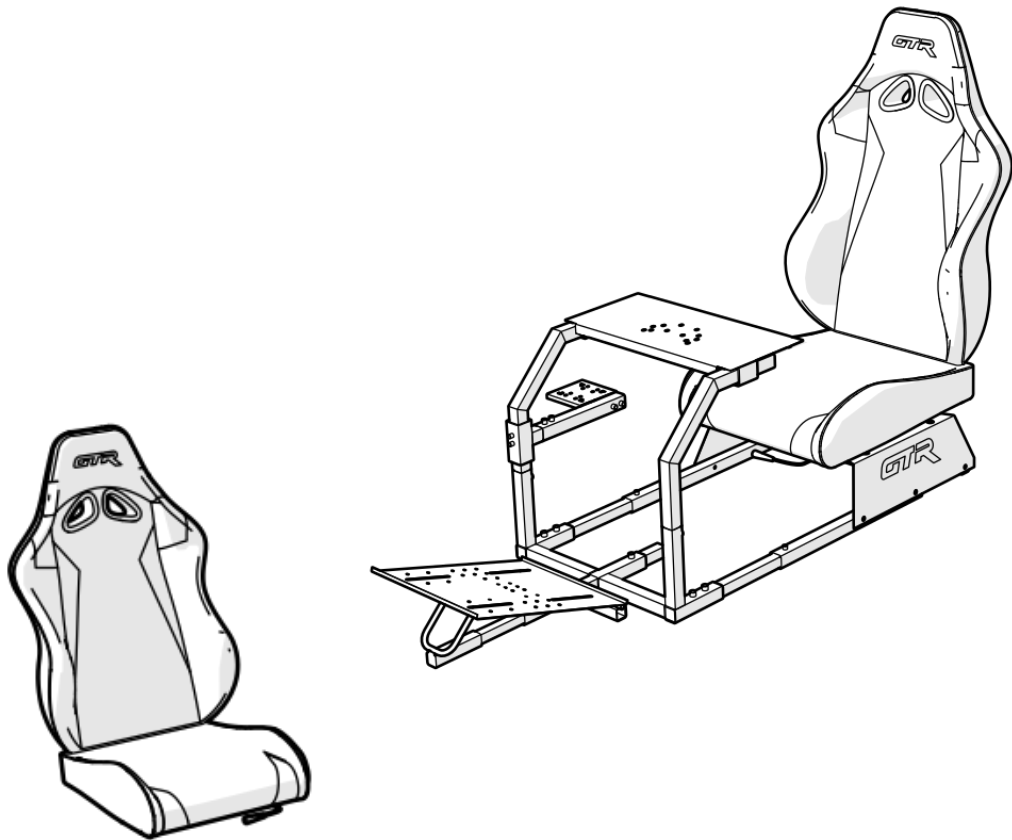

GTR
SIMULATOR

Description	QTY	BOM ID
Rear Frame Base	1	1
Seat Skirt Frame Right	1	2a
Seat Skirt Frame Left	1	2b
Seat Skirt Right	1	3a
Seat Skirt Left	1	3b
Seat Base Upper	2	4
Front Frame Base	1	5
Seat Base Adjuster	2	6
Steering Support Arm	2	7
Shifter Support Vertical	1	8
Shifter Support Horizontal	1	9
Shifter Mount	1	10

Description	QTY	BOM ID
Steering Wheel Mount	1	11
Knob – Steering Mount	2	12
Knob Pedal Assembly	1	13
Cross Bar	1	14
Pedal Pivot Spine	1	15
Pedal Platform	1	16
Left seat track	1	17
Right Seat Track	1	18
Seat Hinge Right	1	19
Seat Hinge Left	1	20
GTR Seat	1	21

Description	QTY	BOM ID
Rear Frame Base	1	1
Seat Skirt Frame Right	1	2a
Seat Skirt Frame Left	1	2b

Description	QTY	BOM ID
Rear Frame Base	1	1
Seat Skirt Frame Right	1	2a
Seat Skirt Frame Left	1	2b
Seat Skirt Right	1	3a
Seat Skirt Left	1	3b
Seat Base Upper	2	4

Description	QTY	BOM ID
Rear Frame Base	1	1
Seat Skirt Frame Right	1	2a
Seat Skirt Frame Left	1	2b
Seat Skirt Right	1	3a
Seat Skirt Left	1	3b
Seat Base Upper	2	4

Description	QTY	BOM ID
Rear Frame Base	1	1
Seat Skirt Frame Right	1	2a
Seat Skirt Frame Left	1	2b
Seat Skirt Right	1	3a
Seat Skirt Left	1	3b
Seat Base Upper	2	4
Front Frame Base	1	5
Seat Base Adjuster	2	6