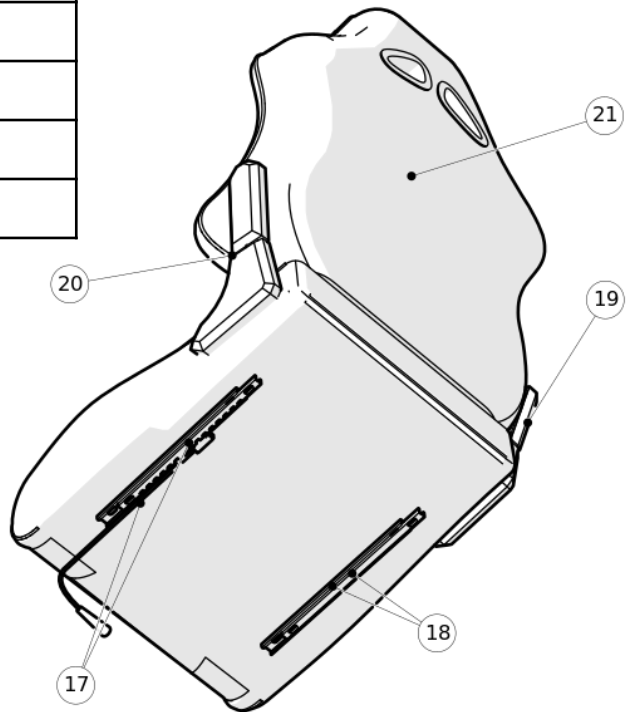

Description	QTY	BOM ID
Steering Support Arm	2	7
Shifter Support Vertical	1	8
Shifter Support Horizontal	1	9

Description	QTY	BOM ID
Steering Support Arm	2	7
Shifter Support Vertical	1	8
Shifter Support Horizontal	1	9
Shifter Mount	1	10
Steering Wheel Mount	1	11
Knob Steering Mount	2	12

Description	QTY	BOM ID
Left seat track	1	17
Right Seat Track	1	18
Seat Hinge Right	1	19
Seat Hinge Left	1	20
GTR Seat	1	21

Description	QTY	BOM ID
Knob Pedal Assembly	1	13
Cross Bar	1	14
Pedal Pivot Spine	1	15
Pedal Platform	1	16