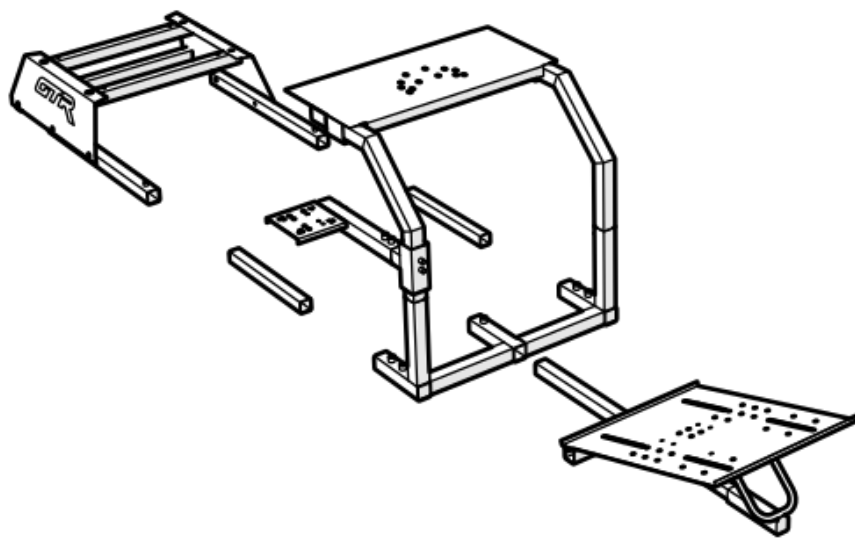

GTR
SIMULATOR

Description	QTY	BOM ID
Rear Frame Base	1	1
Seat Skirt Frame Right	1	2a
Seat Skirt Frame Left	1	2b
Seat Skirt Right	1	3a
Seat Skirt Left	1	3b
Seat Base Upper	2	4
Front Frame Base	1	5
Seat Base Adjuster	2	6
Steering Support Arm	2	7
Shifter Support Vertical	1	8
Shifter Support Horizontal	1	9
Shifter Mount	1	10

Description	QTY	BOM ID
Steering Wheel Mount	1	11
Knob – Steering Mount	2	12
Knob Pedal Assembly	1	13
Cross Bar	1	14
Pedal Pivot Spine	1	15
Pedal Platform	1	16
Left seat track	1	17
Right Seat Track	1	18
Seat Hinge Right	1	19
Seat Hinge Left	1	20
GTR Seat	1	21

Description	QTY	BOM ID
Rear Frame Base	1	1
Seat Skirt Frame Right	1	2a
Seat Skirt Frame Left	1	2b

Description	QTY	BOM ID
Rear Frame Base	1	1
Seat Skirt Frame Right	1	2a
Seat Skirt Frame Left	1	2b
Seat Skirt Right	1	3a
Seat Skirt Left	1	3b
Seat Base Upper	2	4

Description	QTY	BOM ID
Rear Frame Base	1	1
Seat Skirt Frame Right	1	2a
Seat Skirt Frame Left	1	2b
Seat Skirt Right	1	3a
Seat Skirt Left	1	3b
Seat Base Upper	2	4

Description	QTY	BOM ID
Rear Frame Base	1	1
Seat Skirt Frame Right	1	2a
Seat Skirt Frame Left	1	2b
Seat Skirt Right	1	3a
Seat Skirt Left	1	3b
Seat Base Upper	2	4
Front Frame Base	1	5
Seat Base Adjuster	2	6