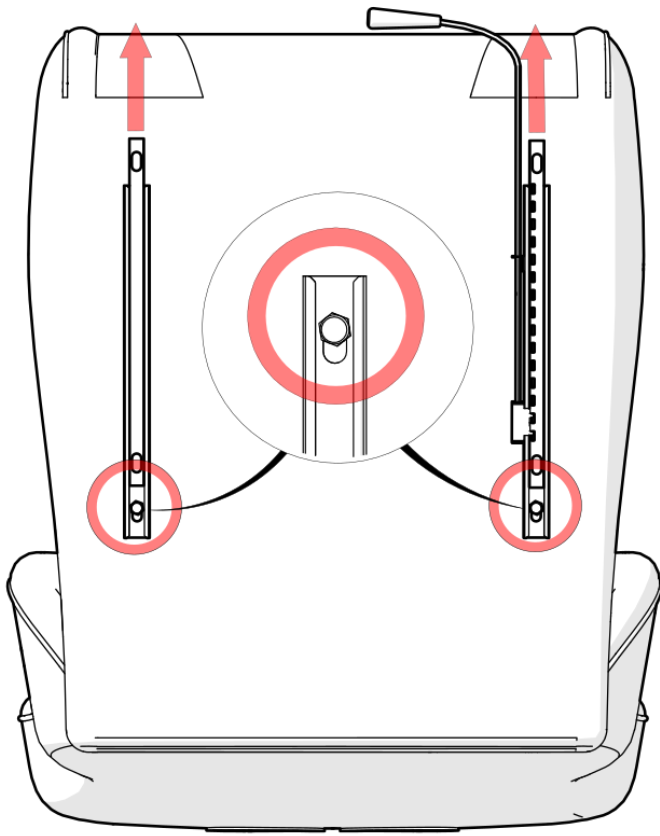

Description	QTY	BOM ID
Steering Support Arm	2	7
Shifter Support Vertical	1	8
Shifter Support Horizontal	1	9

Description	QTY	BOM ID
Steering Support Arm	2	7
Shifter Support Vertical	1	8
Shifter Support Horizontal	1	9
Shifter Mount	1	10
Steering Wheel Mount	1	11
Knob Steering Mount	2	12

Description	QTY	BOM ID
Left seat track	1	17
Right Seat Track	1	18
Seat Hinge Right	1	19
Seat Hinge Left	1	20
GTR Seat	1	21

Description	QTY	BOM ID
Knob Pedal Assembly	1	13
Cross Bar	1	14
Pedal Pivot Spine	1	15
Pedal Platform	1	16