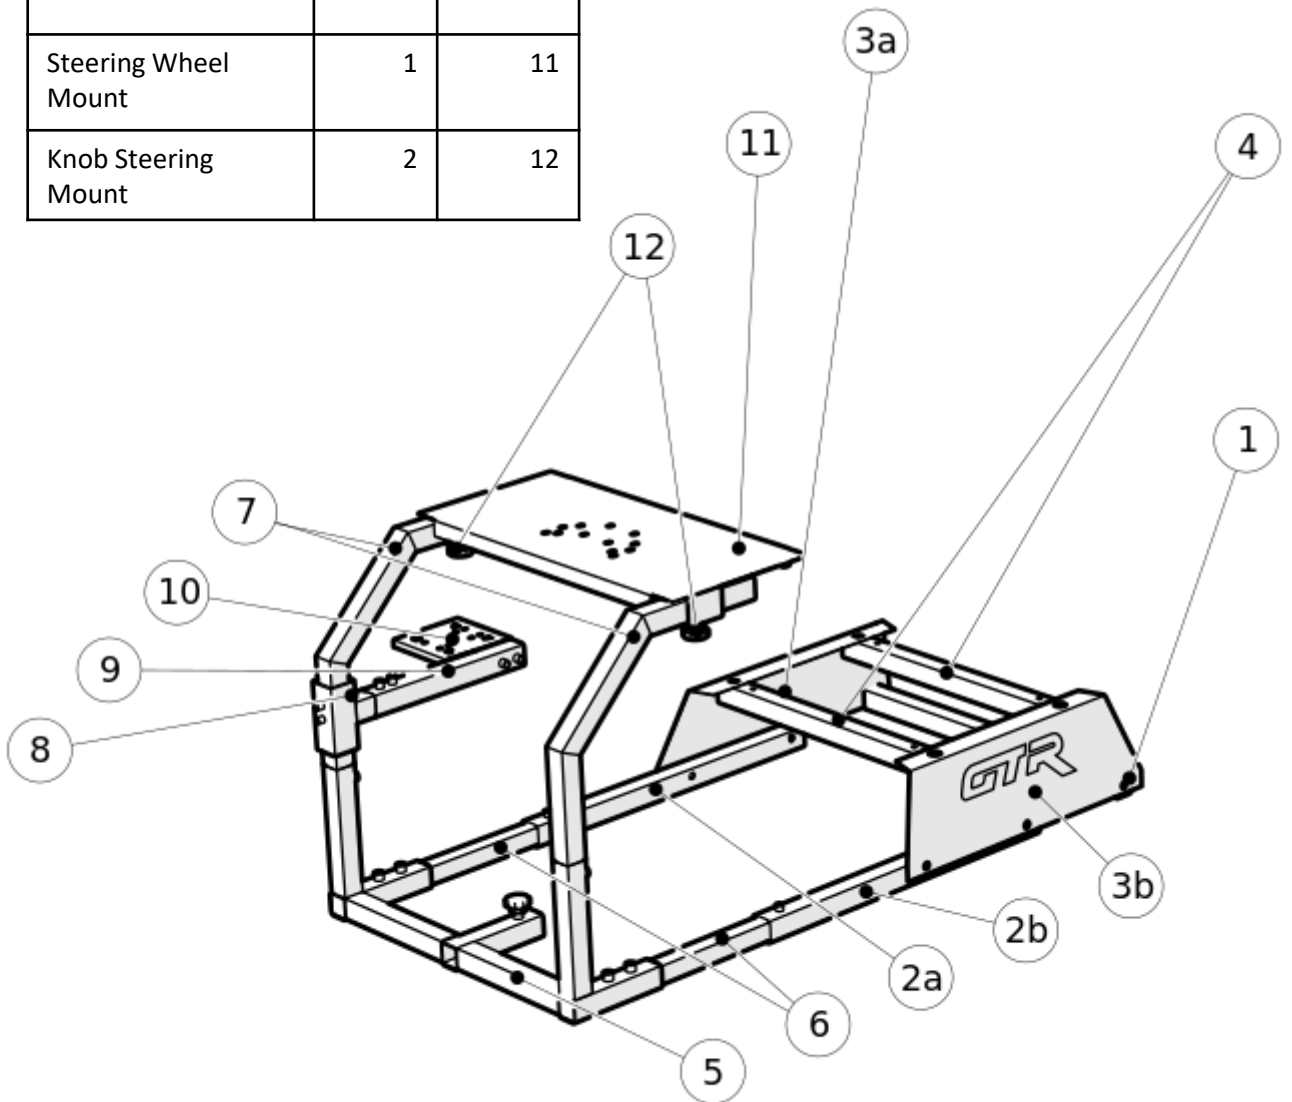

Description	QTY	BOM ID
Steering Wheel Mount	1	11
Knob – Steering Mount	2	12
Knob Pedal Assembly	1	13
Cross Bar	1	14
Pedal Pivot Spine	1	15
Pedal Platform	1	16
Left seat track	1	17
Right Seat Track	1	18
Seat Hinge Right	1	19
Seat Hinge Left	1	20
GTR Seat	1	21

Description	QTY	BOM ID
Rear Frame Base	1	1
Seat Skirt Frame Right	1	2a
Seat Skirt Frame Left	1	2b

Description	QTY	BOM ID
Rear Frame Base	1	1
Seat Skirt Frame Right	1	2a
Seat Skirt Frame Left	1	2b
Seat Skirt Right	1	3a
Seat Skirt Left	1	3b
Seat Base Upper	2	4

Description	QTY	BOM ID
Rear Frame Base	1	1
Seat Skirt Frame Right	1	2a
Seat Skirt Frame Left	1	2b
Seat Skirt Right	1	3a
Seat Skirt Left	1	3b
Seat Base Upper	2	4

Description	QTY	BOM ID
Rear Frame Base	1	1
Seat Skirt Frame Right	1	2a
Seat Skirt Frame Left	1	2b
Seat Skirt Right	1	3a
Seat Skirt Left	1	3b
Seat Base Upper	2	4
Front Frame Base	1	5
Seat Base Adjuster	2	6

Description	QTY	BOM ID
Left seat track	1	17
Right Seat Track	1	18
Seat Hinge Right	1	19
Seat Hinge Left	1	20
GTR Seat	1	21

Description	QTY	BOM ID
Knob Pedal Assembly	1	13
Cross Bar	1	14
Pedal Pivot Spine	1	15
Pedal Platform	1	16