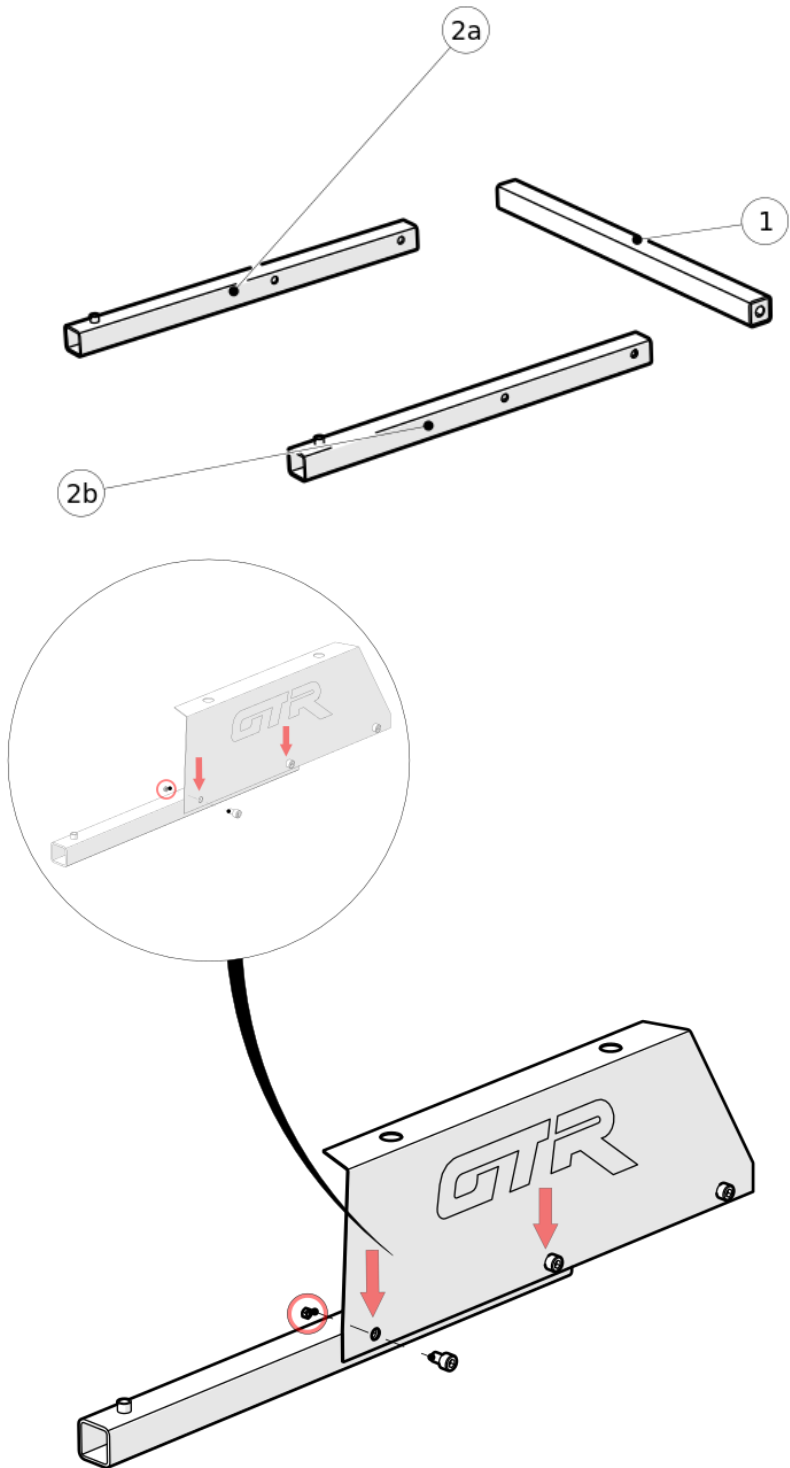

GTR
SIMULATOR

Description	QTY	BOM ID
Rear Frame Base	1	1
Seat Skirt Frame Right	1	2a
Seat Skirt Frame Left	1	2b
Seat Skirt Right	1	3a
Seat Skirt Left	1	3b
Seat Base Upper	2	4
Front Frame Base	1	5
Seat Base Adjuster	2	6
Steering Support Arm	2	7
Shifter Support Vertical	1	8
Shifter Support Horizontal	1	9
Shifter Mount	1	10

Description	QTY	BOM ID
Steering Wheel Mount	1	11
Knob – Steering Mount	2	12
Knob Pedal Assembly	1	13
Cross Bar	1	14
Pedal Pivot Spine	1	15
Pedal Platform	1	16
Left seat track	1	17
Right Seat Track	1	18
Seat Hinge Right	1	19
Seat Hinge Left	1	20
GTR Seat	1	21

Description	QTY	BOM ID
Rear Frame Base	1	1
Seat Skirt Frame Right	1	2a
Seat Skirt Frame Left	1	2b

Description	QTY	BOM ID
Rear Frame Base	1	1
Seat Skirt Frame Right	1	2a
Seat Skirt Frame Left	1	2b
Seat Skirt Right	1	3a
Seat Skirt Left	1	3b
Seat Base Upper	2	4

Description	QTY	BOM ID
Rear Frame Base	1	1
Seat Skirt Frame Right	1	2a
Seat Skirt Frame Left	1	2b
Seat Skirt Right	1	3a
Seat Skirt Left	1	3b
Seat Base Upper	2	4

Description	QTY	BOM ID
Rear Frame Base	1	1
Seat Skirt Frame Right	1	2a
Seat Skirt Frame Left	1	2b
Seat Skirt Right	1	3a
Seat Skirt Left	1	3b
Seat Base Upper	2	4
Front Frame Base	1	5
Seat Base Adjuster	2	6