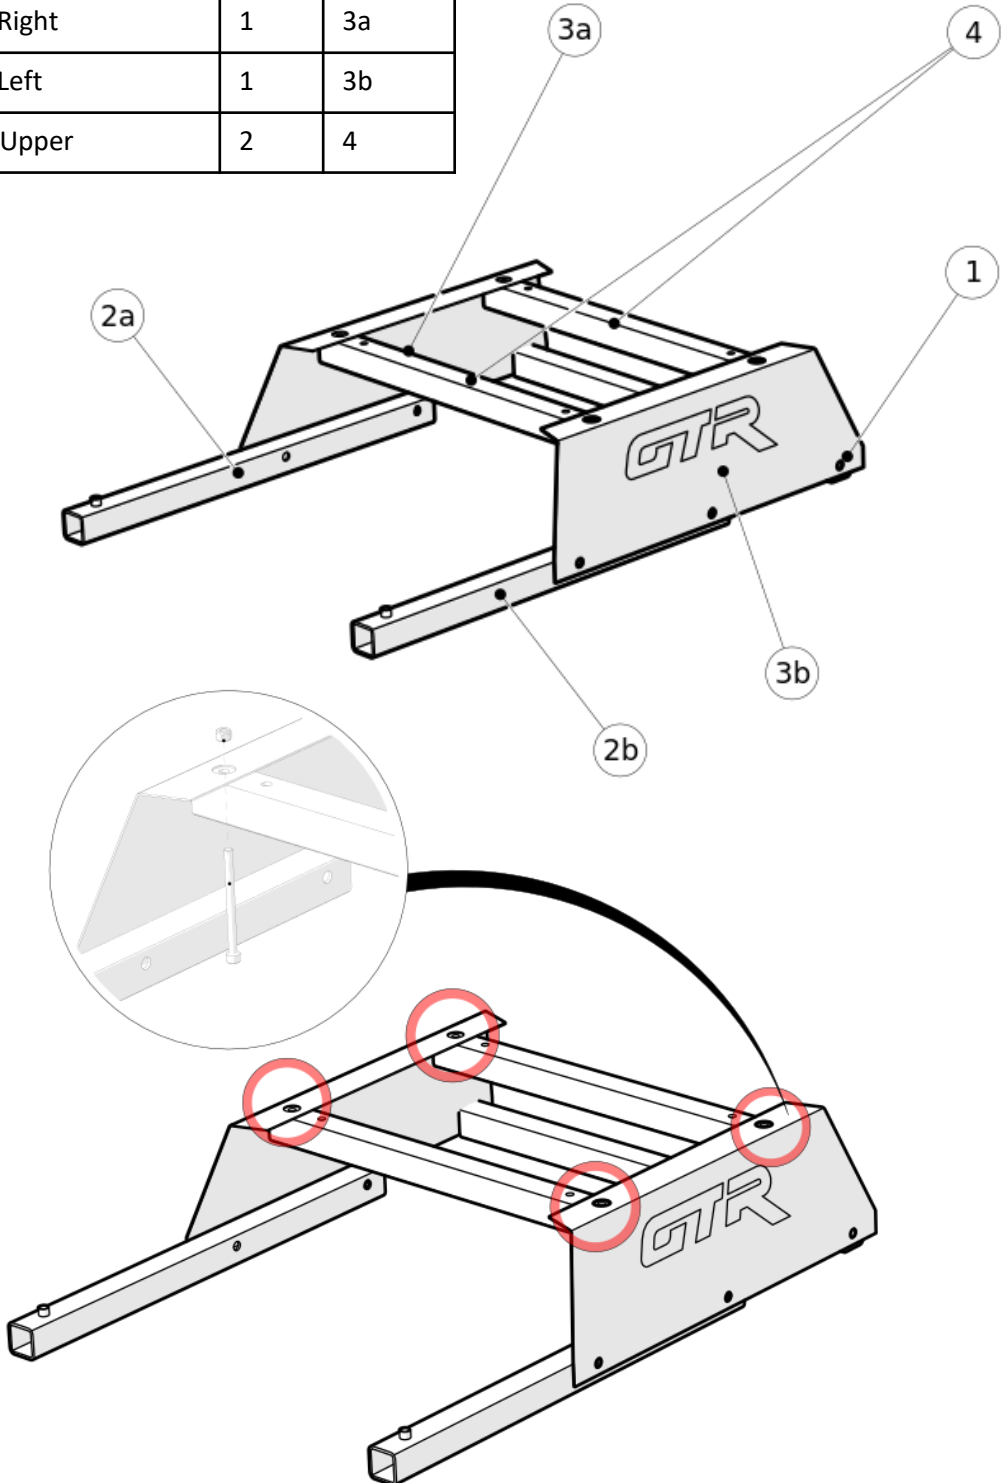

GTR
SIMULATOR

Description	QTY	BOM ID
Rear Frame Base	1	1
Seat Skirt Frame Right	1	2a
Seat Skirt Frame Left	1	2b
Seat Skirt Right	1	3a
Seat Skirt Left	1	3b
Seat Base Upper	2	4
Front Frame Base	1	5
Seat Base Adjuster	2	6
Steering Support Arm	2	7
Shifter Support Vertical	1	8
Shifter Support Horizontal	1	9
Shifter Mount	1	10

Description	QTY	BOM ID
Steering Wheel Mount	1	11
Knob – Steering Mount	2	12
Knob Pedal Assembly	1	13
Cross Bar	1	14
Pedal Pivot Spine	1	15
Pedal Platform	1	16
Left seat track	1	17
Right Seat Track	1	18
Seat Hinge Right	1	19
Seat Hinge Left	1	20
GTR Seat	1	21

Description	QTY	BOM ID
Rear Frame Base	1	1
Seat Skirt Frame Right	1	2a
Seat Skirt Frame Left	1	2b

Description	QTY	BOM ID
Rear Frame Base	1	1
Seat Skirt Frame Right	1	2a
Seat Skirt Frame Left	1	2b
Seat Skirt Right	1	3a
Seat Skirt Left	1	3b
Seat Base Upper	2	4

Description	QTY	BOM ID
Rear Frame Base	1	1
Seat Skirt Frame Right	1	2a
Seat Skirt Frame Left	1	2b
Seat Skirt Right	1	3a
Seat Skirt Left	1	3b
Seat Base Upper	2	4

Description	QTY	BOM ID
Rear Frame Base	1	1
Seat Skirt Frame Right	1	2a
Seat Skirt Frame Left	1	2b
Seat Skirt Right	1	3a
Seat Skirt Left	1	3b
Seat Base Upper	2	4
Front Frame Base	1	5
Seat Base Adjuster	2	6