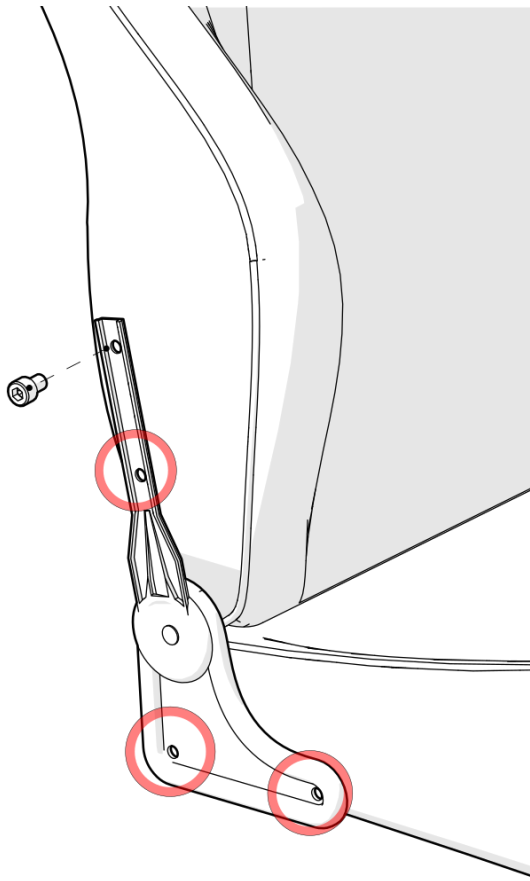

Description	QTY	BOM ID
Rear Frame Base	1	1
Seat Skirt Frame Right	1	2a
Seat Skirt Frame Left	1	2b
Seat Skirt Right	1	3a
Seat Skirt Left	1	3b
Seat Base Upper	2	4

Description	QTY	BOM ID
Rear Frame Base	1	1
Seat Skirt Frame Right	1	2a
Seat Skirt Frame Left	1	2b
Seat Skirt Right	1	3a
Seat Skirt Left	1	3b
Seat Base Upper	2	4
Front Frame Base	1	5
Seat Base Adjuster	2	6

Description	QTY	BOM ID
Steering Support Arm	2	7
Shifter Support Vertical	1	8
Shifter Support Horizontal	1	9

Description	QTY	BOM ID
Steering Support Arm	2	7
Shifter Support Vertical	1	8
Shifter Support Horizontal	1	9
Shifter Mount	1	10
Steering Wheel Mount	1	11
Knob Steering Mount	2	12

Description	QTY	BOM ID
Left seat track	1	17
Right Seat Track	1	18
Seat Hinge Right	1	19
Seat Hinge Left	1	20
GTR Seat	1	21

Description	QTY	BOM ID
Knob Pedal Assembly	1	13
Cross Bar	1	14
Pedal Pivot Spine	1	15
Pedal Platform	1	16