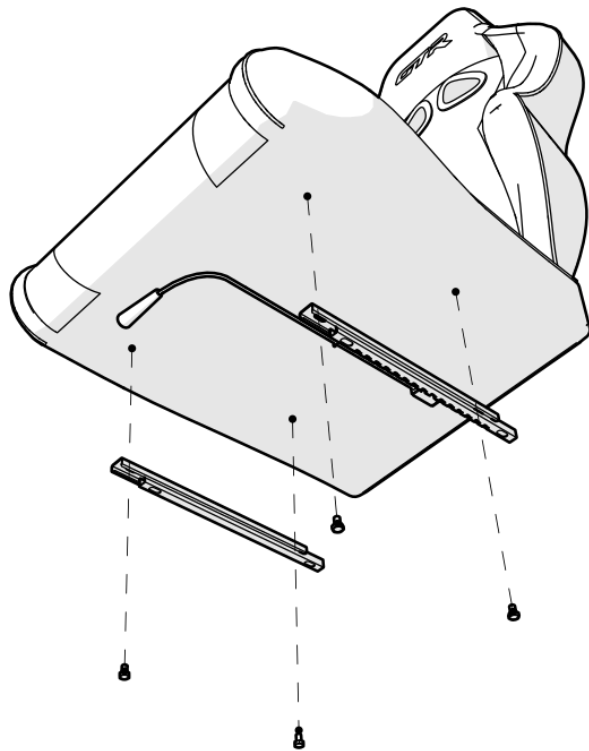

Description	QTY	BOM ID
Rear Frame Base	1	1
Seat Skirt Frame Right	1	2a
Seat Skirt Frame Left	1	2b
Seat Skirt Right	1	3a
Seat Skirt Left	1	3b
Seat Base Upper	2	4

Description	QTY	BOM ID
Rear Frame Base	1	1
Seat Skirt Frame Right	1	2a
Seat Skirt Frame Left	1	2b
Seat Skirt Right	1	3a
Seat Skirt Left	1	3b
Seat Base Upper	2	4
Front Frame Base	1	5
Seat Base Adjuster	2	6

Description	QTY	BOM ID
Steering Support Arm	2	7
Shifter Support Vertical	1	8
Shifter Support Horizontal	1	9

Description	QTY	BOM ID
Steering Support Arm	2	7
Shifter Support Vertical	1	8
Shifter Support Horizontal	1	9
Shifter Mount	1	10
Steering Wheel Mount	1	11
Knob Steering Mount	2	12

Description	QTY	BOM ID
Left seat track	1	17
Right Seat Track	1	18
Seat Hinge Right	1	19
Seat Hinge Left	1	20
GTR Seat	1	21

Description	QTY	BOM ID
Knob Pedal Assembly	1	13
Cross Bar	1	14
Pedal Pivot Spine	1	15
Pedal Platform	1	16