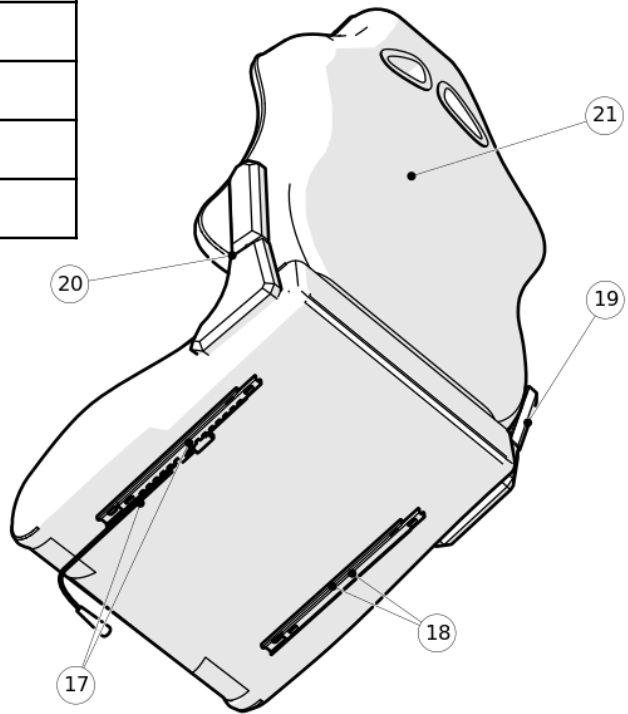

Description	QTY	BOM ID
Rear Frame Base	1	1
Seat Skirt Frame Right	1	2a
Seat Skirt Frame Left	1	2b
Seat Skirt Right	1	3a
Seat Skirt Left	1	3b
Seat Base Upper	2	4

Description	QTY	BOM ID
Rear Frame Base	1	1
Seat Skirt Frame Right	1	2a
Seat Skirt Frame Left	1	2b
Seat Skirt Right	1	3a
Seat Skirt Left	1	3b
Seat Base Upper	2	4
Front Frame Base	1	5
Seat Base Adjuster	2	6

Description	QTY	BOM ID
Steering Support Arm	2	7
Shifter Support Vertical	1	8
Shifter Support Horizontal	1	9

Description	QTY	BOM ID
Steering Support Arm	2	7
Shifter Support Vertical	1	8
Shifter Support Horizontal	1	9
Shifter Mount	1	10
Steering Wheel Mount	1	11
Knob Steering Mount	2	12

Description	QTY	BOM ID
Left seat track	1	17
Right Seat Track	1	18
Seat Hinge Right	1	19
Seat Hinge Left	1	20
GTR Seat	1	21

Description	QTY	BOM ID
Knob Pedal Assembly	1	13
Cross Bar	1	14
Pedal Pivot Spine	1	15
Pedal Platform	1	16