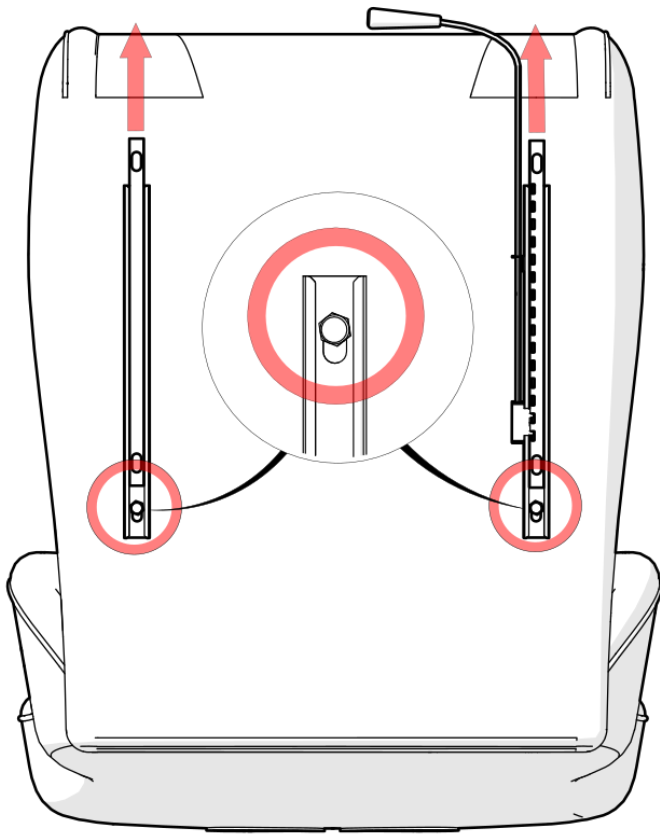

Description	QTY	BOM ID
Rear Frame Base	1	1
Seat Skirt Frame Right	1	2a
Seat Skirt Frame Left	1	2b
Seat Skirt Right	1	3a
Seat Skirt Left	1	3b
Seat Base Upper	2	4

Description	QTY	BOM ID
Rear Frame Base	1	1
Seat Skirt Frame Right	1	2a
Seat Skirt Frame Left	1	2b
Seat Skirt Right	1	3a
Seat Skirt Left	1	3b
Seat Base Upper	2	4
Front Frame Base	1	5
Seat Base Adjuster	2	6

Description	QTY	BOM ID
Steering Support Arm	2	7
Shifter Support Vertical	1	8
Shifter Support Horizontal	1	9

Description	QTY	BOM ID
Steering Support Arm	2	7
Shifter Support Vertical	1	8
Shifter Support Horizontal	1	9
Shifter Mount	1	10
Steering Wheel Mount	1	11
Knob Steering Mount	2	12

Description	QTY	BOM ID
Left seat track	1	17
Right Seat Track	1	18
Seat Hinge Right	1	19
Seat Hinge Left	1	20
GTR Seat	1	21

Description	QTY	BOM ID
Knob Pedal Assembly	1	13
Cross Bar	1	14
Pedal Pivot Spine	1	15
Pedal Platform	1	16