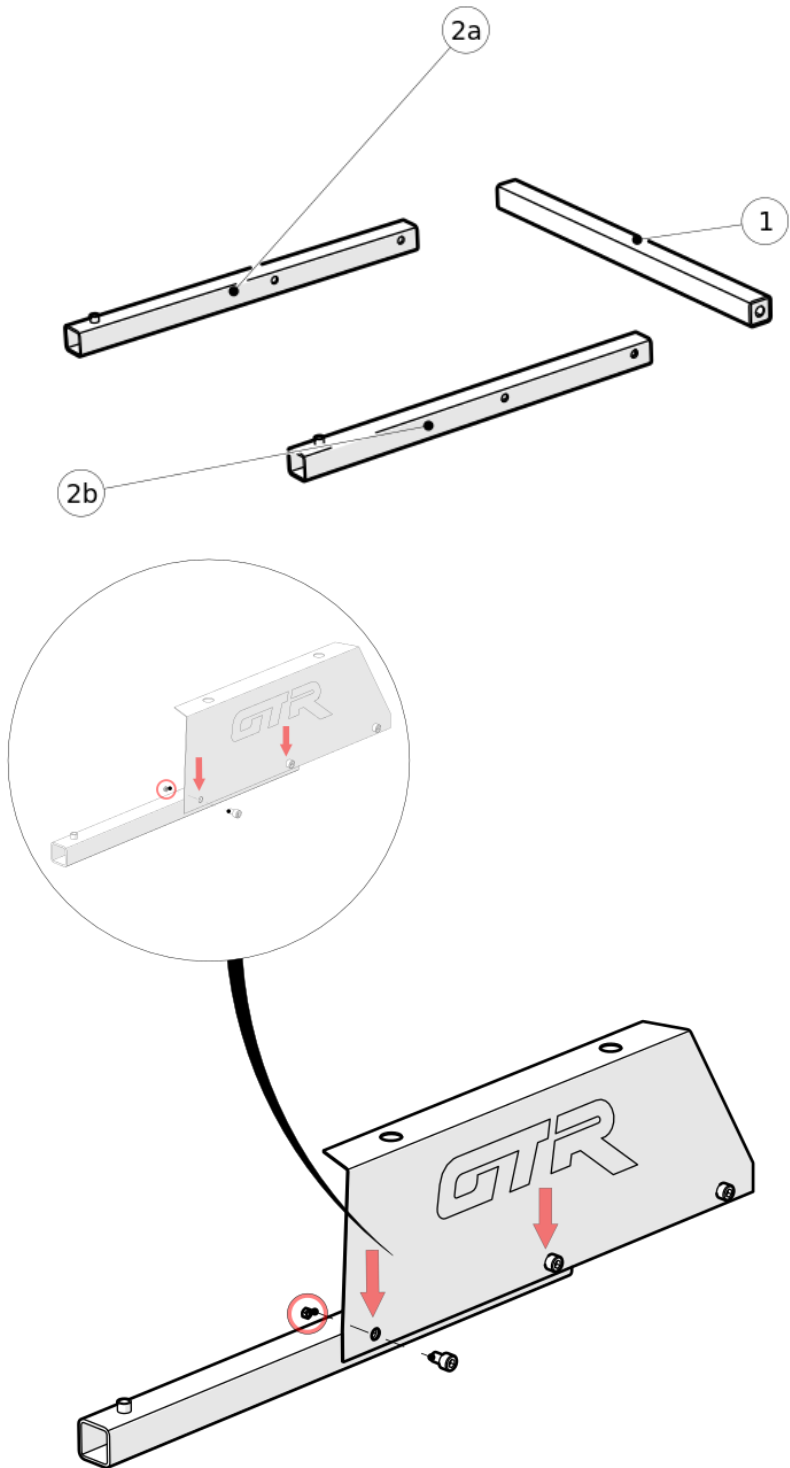

Description	QTY	BOM ID
Rear Frame Base	1	1
Seat Skirt Frame Right	1	2a
Seat Skirt Frame Left	1	2b
Seat Skirt Right	1	3a
Seat Skirt Left	1	3b
Seat Base Upper	2	4
Front Frame Base	1	5
Seat Base Adjuster	2	6
Steering Support Arm	2	7
Shifter Support Vertical	1	8
Shifter Support Horizontal	1	9
Shifter Mount	1	10

Description	QTY	BOM ID
Steering Wheel Mount	1	11
Knob – Steering Mount	2	12
Knob Pedal Assembly	1	13
Cross Bar	1	14
Pedal Pivot Spine	1	15
Pedal Platform	1	16
Left seat track	1	17
Right Seat Track	1	18
Seat Hinge Right	1	19
Seat Hinge Left	1	20
GTR Seat	1	21

Description	QTY	BOM ID
Rear Frame Base	1	1
Seat Skirt Frame Right	1	2a
Seat Skirt Frame Left	1	2b

Description	QTY	BOM ID
Rear Frame Base	1	1
Seat Skirt Frame Right	1	2a
Seat Skirt Frame Left	1	2b
Seat Skirt Right	1	3a
Seat Skirt Left	1	3b
Seat Base Upper	2	4

Description	QTY	BOM ID
Rear Frame Base	1	1
Seat Skirt Frame Right	1	2a
Seat Skirt Frame Left	1	2b
Seat Skirt Right	1	3a
Seat Skirt Left	1	3b
Seat Base Upper	2	4

Description	QTY	BOM ID
Rear Frame Base	1	1
Seat Skirt Frame Right	1	2a
Seat Skirt Frame Left	1	2b
Seat Skirt Right	1	3a
Seat Skirt Left	1	3b
Seat Base Upper	2	4
Front Frame Base	1	5
Seat Base Adjuster	2	6