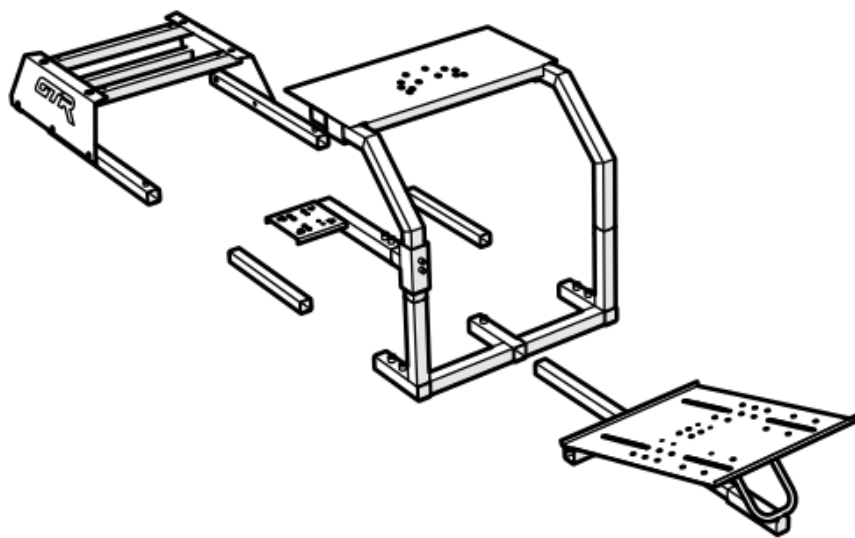

Description	QTY	BOM ID
Rear Frame Base	1	1
Seat Skirt Frame Right	1	2a
Seat Skirt Frame Left	1	2b
Seat Skirt Right	1	3a
Seat Skirt Left	1	3b
Seat Base Upper	2	4
Front Frame Base	1	5
Seat Base Adjuster	2	6
Steering Support Arm	2	7
Shifter Support Vertical	1	8
Shifter Support Horizontal	1	9
Shifter Mount	1	10

Description	QTY	BOM ID
Steering Wheel Mount	1	11
Knob – Steering Mount	2	12
Knob Pedal Assembly	1	13
Cross Bar	1	14
Pedal Pivot Spine	1	15
Pedal Platform	1	16
Left seat track	1	17
Right Seat Track	1	18
Seat Hinge Right	1	19
Seat Hinge Left	1	20
GTR Seat	1	21

Description	QTY	BOM ID
Rear Frame Base	1	1
Seat Skirt Frame Right	1	2a
Seat Skirt Frame Left	1	2b

Description	QTY	BOM ID
Rear Frame Base	1	1
Seat Skirt Frame Right	1	2a
Seat Skirt Frame Left	1	2b
Seat Skirt Right	1	3a
Seat Skirt Left	1	3b
Seat Base Upper	2	4

Description	QTY	BOM ID
Rear Frame Base	1	1
Seat Skirt Frame Right	1	2a
Seat Skirt Frame Left	1	2b
Seat Skirt Right	1	3a
Seat Skirt Left	1	3b
Seat Base Upper	2	4

Description	QTY	BOM ID
Rear Frame Base	1	1
Seat Skirt Frame Right	1	2a
Seat Skirt Frame Left	1	2b
Seat Skirt Right	1	3a
Seat Skirt Left	1	3b
Seat Base Upper	2	4
Front Frame Base	1	5
Seat Base Adjuster	2	6