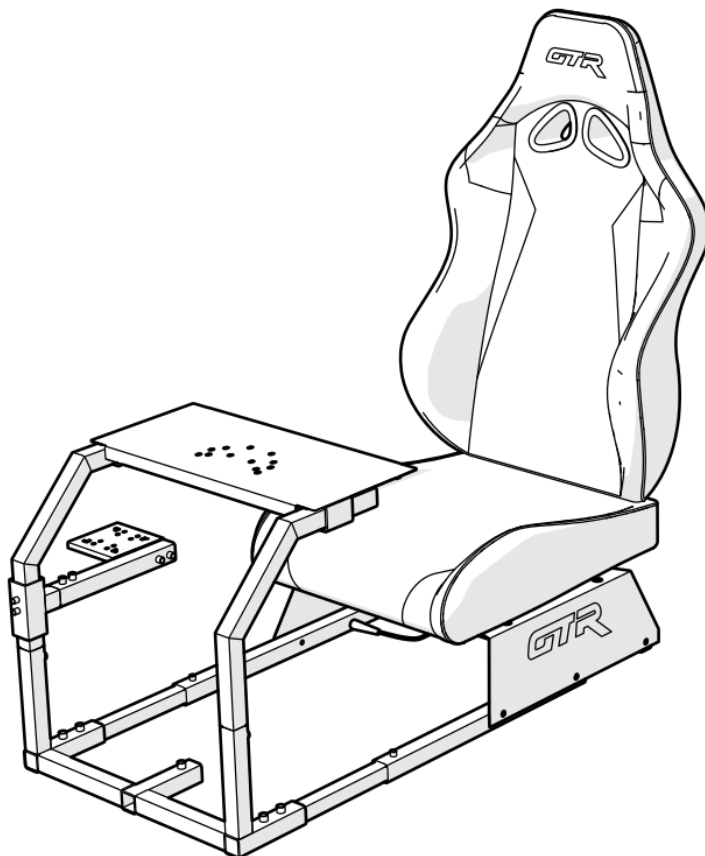

Description	QTY	BOM ID
Rear Frame Base	1	1
Seat Skirt Frame Right	1	2a
Seat Skirt Frame Left	1	2b
Seat Skirt Right	1	3a
Seat Skirt Left	1	3b
Seat Base Upper	2	4

Description	QTY	BOM ID
Rear Frame Base	1	1
Seat Skirt Frame Right	1	2a
Seat Skirt Frame Left	1	2b
Seat Skirt Right	1	3a
Seat Skirt Left	1	3b
Seat Base Upper	2	4
Front Frame Base	1	5
Seat Base Adjuster	2	6

Description	QTY	BOM ID
Steering Support Arm	2	7
Shifter Support Vertical	1	8
Shifter Support Horizontal	1	9

Description	QTY	BOM ID
Steering Support Arm	2	7
Shifter Support Vertical	1	8
Shifter Support Horizontal	1	9
Shifter Mount	1	10
Steering Wheel Mount	1	11
Knob Steering Mount	2	12

Description	QTY	BOM ID
Left seat track	1	17
Right Seat Track	1	18
Seat Hinge Right	1	19
Seat Hinge Left	1	20
GTR Seat	1	21

Description	QTY	BOM ID
Knob Pedal Assembly	1	13
Cross Bar	1	14
Pedal Pivot Spine	1	15
Pedal Platform	1	16