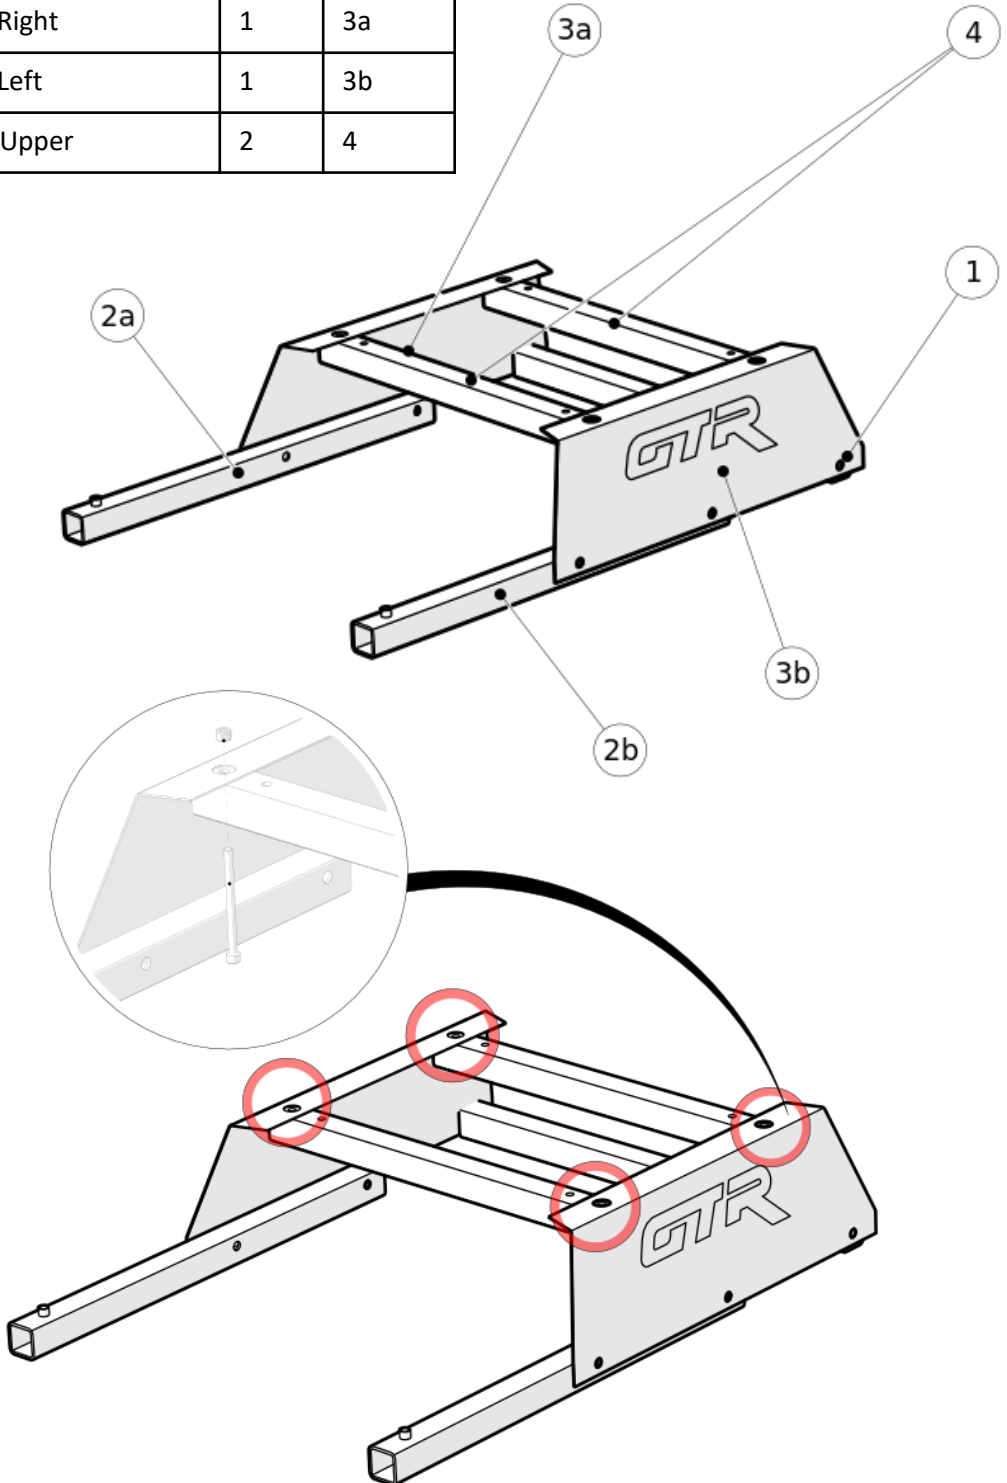

Description	QTY	BOM ID
Rear Frame Base	1	1
Seat Skirt Frame Right	1	2a
Seat Skirt Frame Left	1	2b
Seat Skirt Right	1	3a
Seat Skirt Left	1	3b
Seat Base Upper	2	4
Front Frame Base	1	5
Seat Base Adjuster	2	6
Steering Support Arm	2	7
Shifter Support Vertical	1	8
Shifter Support Horizontal	1	9
Shifter Mount	1	10

Description	QTY	BOM ID
Steering Wheel Mount	1	11
Knob – Steering Mount	2	12
Knob Pedal Assembly	1	13
Cross Bar	1	14
Pedal Pivot Spine	1	15
Pedal Platform	1	16
Left seat track	1	17
Right Seat Track	1	18
Seat Hinge Right	1	19
Seat Hinge Left	1	20
GTR Seat	1	21

Description	QTY	BOM ID
Rear Frame Base	1	1
Seat Skirt Frame Right	1	2a
Seat Skirt Frame Left	1	2b

Description	QTY	BOM ID
Rear Frame Base	1	1
Seat Skirt Frame Right	1	2a
Seat Skirt Frame Left	1	2b
Seat Skirt Right	1	3a
Seat Skirt Left	1	3b
Seat Base Upper	2	4

Description	QTY	BOM ID
Rear Frame Base	1	1
Seat Skirt Frame Right	1	2a
Seat Skirt Frame Left	1	2b
Seat Skirt Right	1	3a
Seat Skirt Left	1	3b
Seat Base Upper	2	4

Description	QTY	BOM ID
Rear Frame Base	1	1
Seat Skirt Frame Right	1	2a
Seat Skirt Frame Left	1	2b
Seat Skirt Right	1	3a
Seat Skirt Left	1	3b
Seat Base Upper	2	4
Front Frame Base	1	5
Seat Base Adjuster	2	6