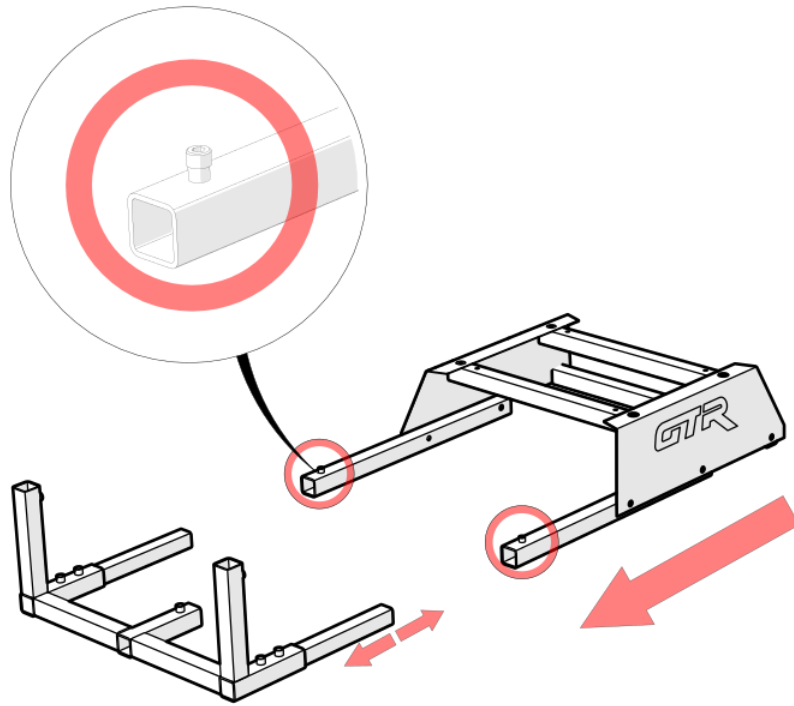

Description	QTY	BOM ID
Rear Frame Base	1	1
Seat Skirt Frame Right	1	2a
Seat Skirt Frame Left	1	2b
Seat Skirt Right	1	3a
Seat Skirt Left	1	3b
Seat Base Upper	2	4
Front Frame Base	1	5
Seat Base Adjuster	2	6
Steering Support Arm	2	7
Shifter Support Vertical	1	8
Shifter Support Horizontal	1	9
Shifter Mount	1	10

Description	QTY	BOM ID
Steering Wheel Mount	1	11
Knob – Steering Mount	2	12
Knob Pedal Assembly	1	13
Cross Bar	1	14
Pedal Pivot Spine	1	15
Pedal Platform	1	16
Left seat track	1	17
Right Seat Track	1	18
Seat Hinge Right	1	19
Seat Hinge Left	1	20
GTR Seat	1	21

Description	QTY	BOM ID
Rear Frame Base	1	1
Seat Skirt Frame Right	1	2a
Seat Skirt Frame Left	1	2b

Description	QTY	BOM ID
Rear Frame Base	1	1
Seat Skirt Frame Right	1	2a
Seat Skirt Frame Left	1	2b
Seat Skirt Right	1	3a
Seat Skirt Left	1	3b
Seat Base Upper	2	4

Description	QTY	BOM ID
Rear Frame Base	1	1
Seat Skirt Frame Right	1	2a
Seat Skirt Frame Left	1	2b
Seat Skirt Right	1	3a
Seat Skirt Left	1	3b
Seat Base Upper	2	4

Description	QTY	BOM ID
Rear Frame Base	1	1
Seat Skirt Frame Right	1	2a
Seat Skirt Frame Left	1	2b
Seat Skirt Right	1	3a
Seat Skirt Left	1	3b
Seat Base Upper	2	4
Front Frame Base	1	5
Seat Base Adjuster	2	6