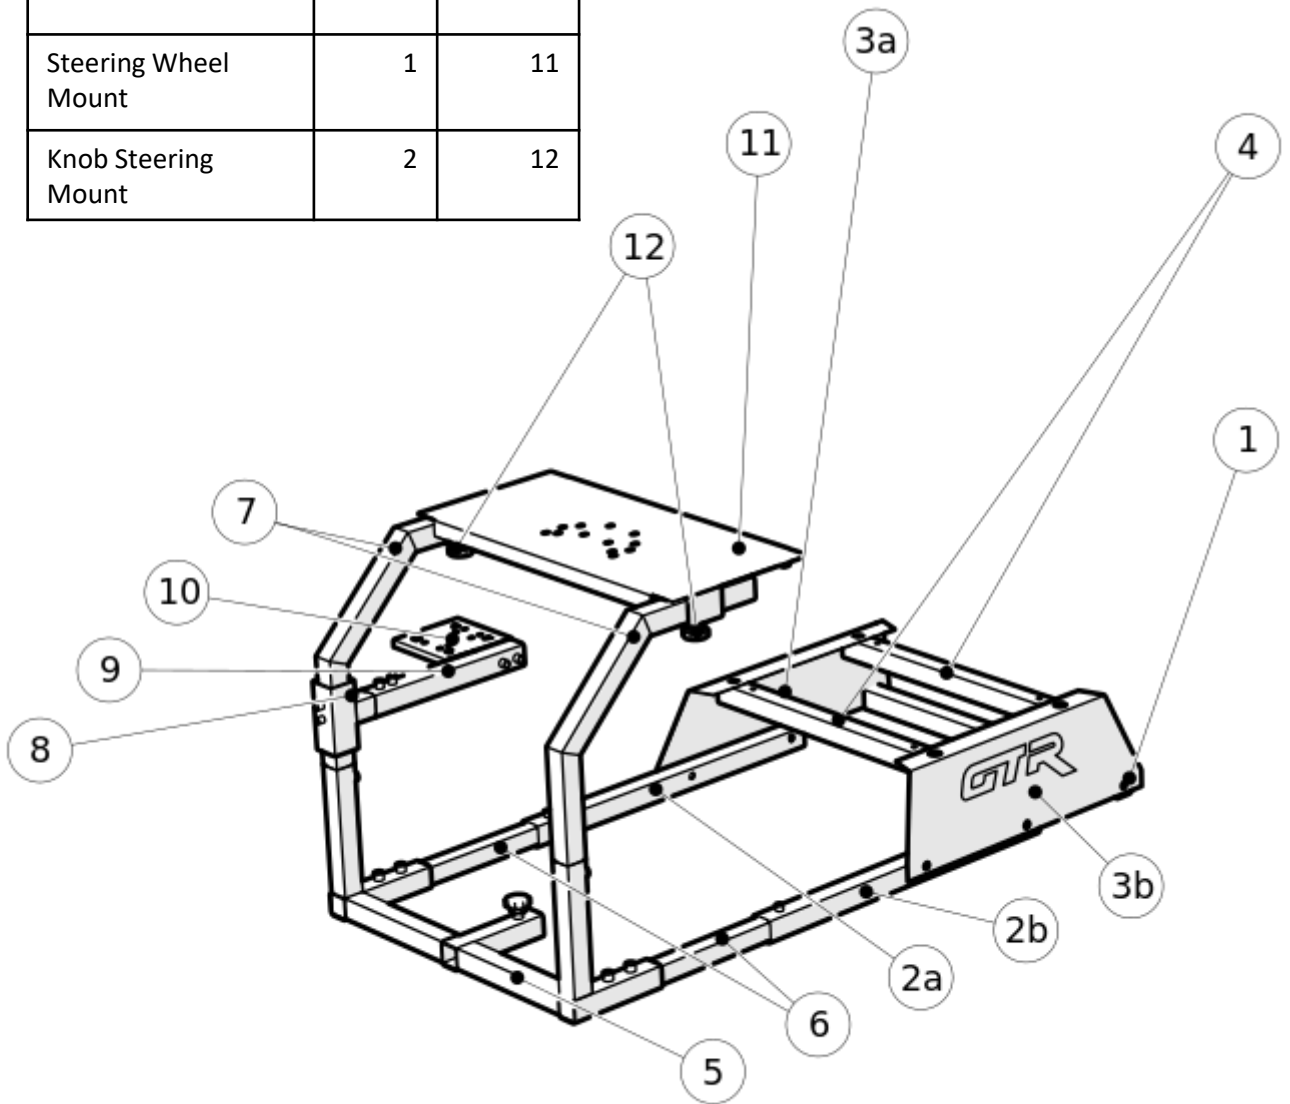

Description	QTY	BOM ID
Steering Wheel Mount	1	11
Knob – Steering Mount	2	12
Knob Pedal Assembly	1	13
Cross Bar	1	14
Pedal Pivot Spine	1	15
Pedal Platform	1	16
Left seat track	1	17
Right Seat Track	1	18
Seat Hinge Right	1	19
Seat Hinge Left	1	20
GTR Seat	1	21

Description	QTY	BOM ID
Rear Frame Base	1	1
Seat Skirt Frame Right	1	2a
Seat Skirt Frame Left	1	2b
Seat Skirt Right	1	3a
Seat Skirt Left	1	3b
Seat Base Upper	2	4

Description	QTY	BOM ID
Rear Frame Base	1	1
Seat Skirt Frame Right	1	2a
Seat Skirt Frame Left	1	2b
Seat Skirt Right	1	3a
Seat Skirt Left	1	3b
Seat Base Upper	2	4
Front Frame Base	1	5
Seat Base Adjuster	2	6

Description	QTY	BOM ID
Left seat track	1	17
Right Seat Track	1	18
Seat Hinge Right	1	19
Seat Hinge Left	1	20
GTR Seat	1	21

Description	QTY	BOM ID
Knob Pedal Assembly	1	13
Cross Bar	1	14
Pedal Pivot Spine	1	15
Pedal Platform	1	16