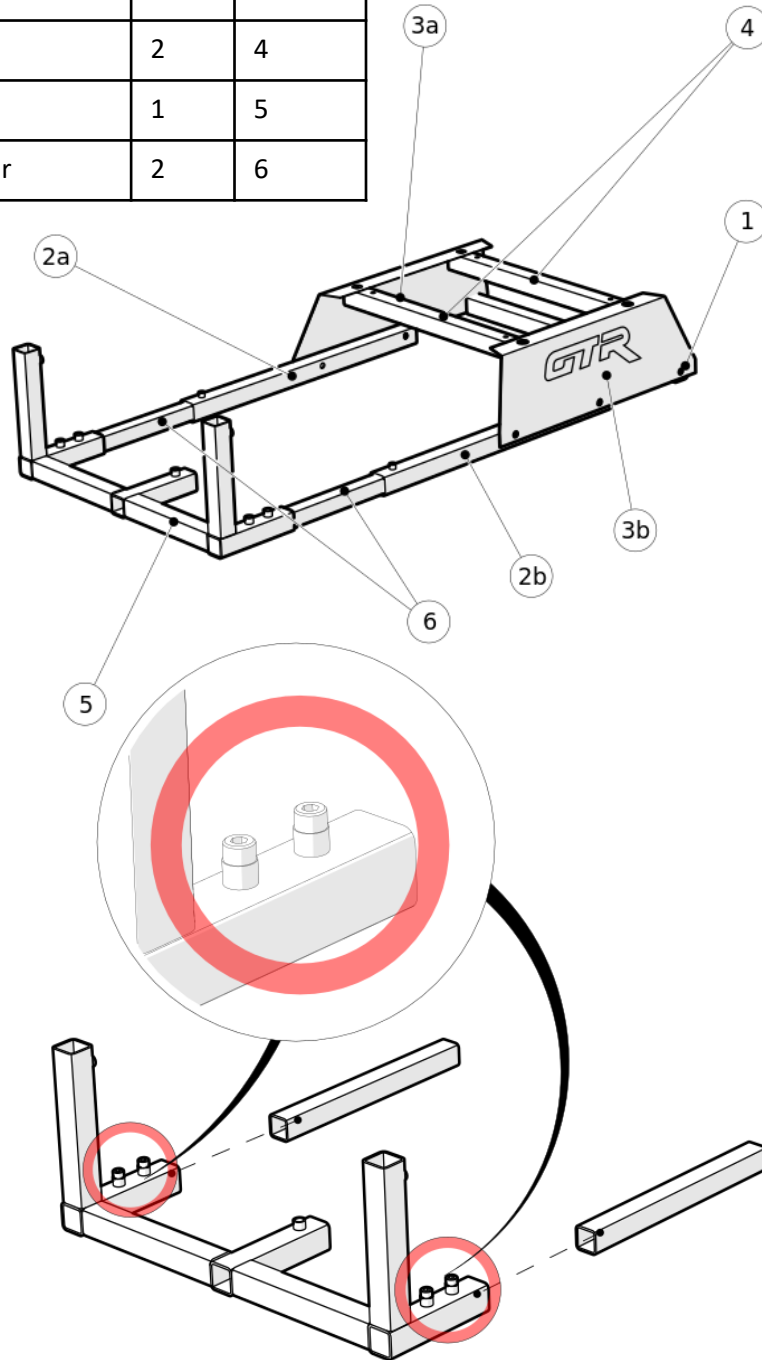

Description	QTY	BOM ID
Rear Frame Base	1	1
Seat Skirt Frame Right	1	2a
Seat Skirt Frame Left	1	2b
Seat Skirt Right	1	3a
Seat Skirt Left	1	3b
Seat Base Upper	2	4
Front Frame Base	1	5
Seat Base Adjuster	2	6
Steering Support Arm	2	7
Shifter Support Vertical	1	8
Shifter Support Horizontal	1	9
Shifter Mount	1	10

Description	QTY	BOM ID
Steering Wheel Mount	1	11
Knob – Steering Mount	2	12
Knob Pedal Assembly	1	13
Cross Bar	1	14
Pedal Pivot Spine	1	15
Pedal Platform	1	16
Left seat track	1	17
Right Seat Track	1	18
Seat Hinge Right	1	19
Seat Hinge Left	1	20
GTR Seat	1	21

Description	QTY	BOM ID
Rear Frame Base	1	1
Seat Skirt Frame Right	1	2a
Seat Skirt Frame Left	1	2b

Description	QTY	BOM ID
Rear Frame Base	1	1
Seat Skirt Frame Right	1	2a
Seat Skirt Frame Left	1	2b
Seat Skirt Right	1	3a
Seat Skirt Left	1	3b
Seat Base Upper	2	4

Description	QTY	BOM ID
Rear Frame Base	1	1
Seat Skirt Frame Right	1	2a
Seat Skirt Frame Left	1	2b
Seat Skirt Right	1	3a
Seat Skirt Left	1	3b
Seat Base Upper	2	4

Description	QTY	BOM ID
Rear Frame Base	1	1
Seat Skirt Frame Right	1	2a
Seat Skirt Frame Left	1	2b
Seat Skirt Right	1	3a
Seat Skirt Left	1	3b
Seat Base Upper	2	4
Front Frame Base	1	5
Seat Base Adjuster	2	6