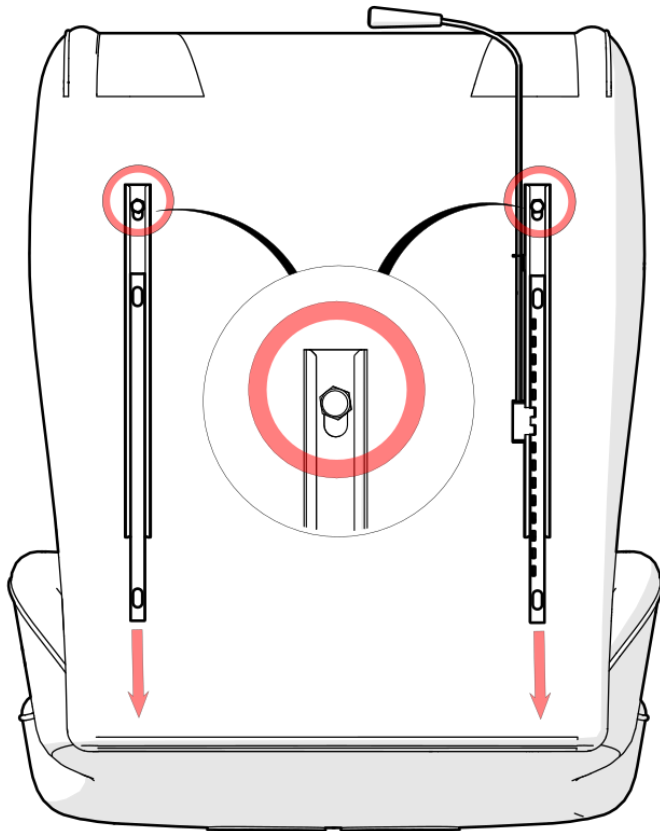

Description	QTY	BOM ID
Steering Support Arm	2	7
Shifter Support Vertical	1	8
Shifter Support Horizontal	1	9

Description	QTY	BOM ID
Steering Support Arm	2	7
Shifter Support Vertical	1	8
Shifter Support Horizontal	1	9
Shifter Mount	1	10
Steering Wheel Mount	1	11
Knob Steering Mount	2	12

Description	QTY	BOM ID
Left seat track	1	17
Right Seat Track	1	18
Seat Hinge Right	1	19
Seat Hinge Left	1	20
GTR Seat	1	21

Description	QTY	BOM ID
Knob Pedal Assembly	1	13
Cross Bar	1	14
Pedal Pivot Spine	1	15
Pedal Platform	1	16