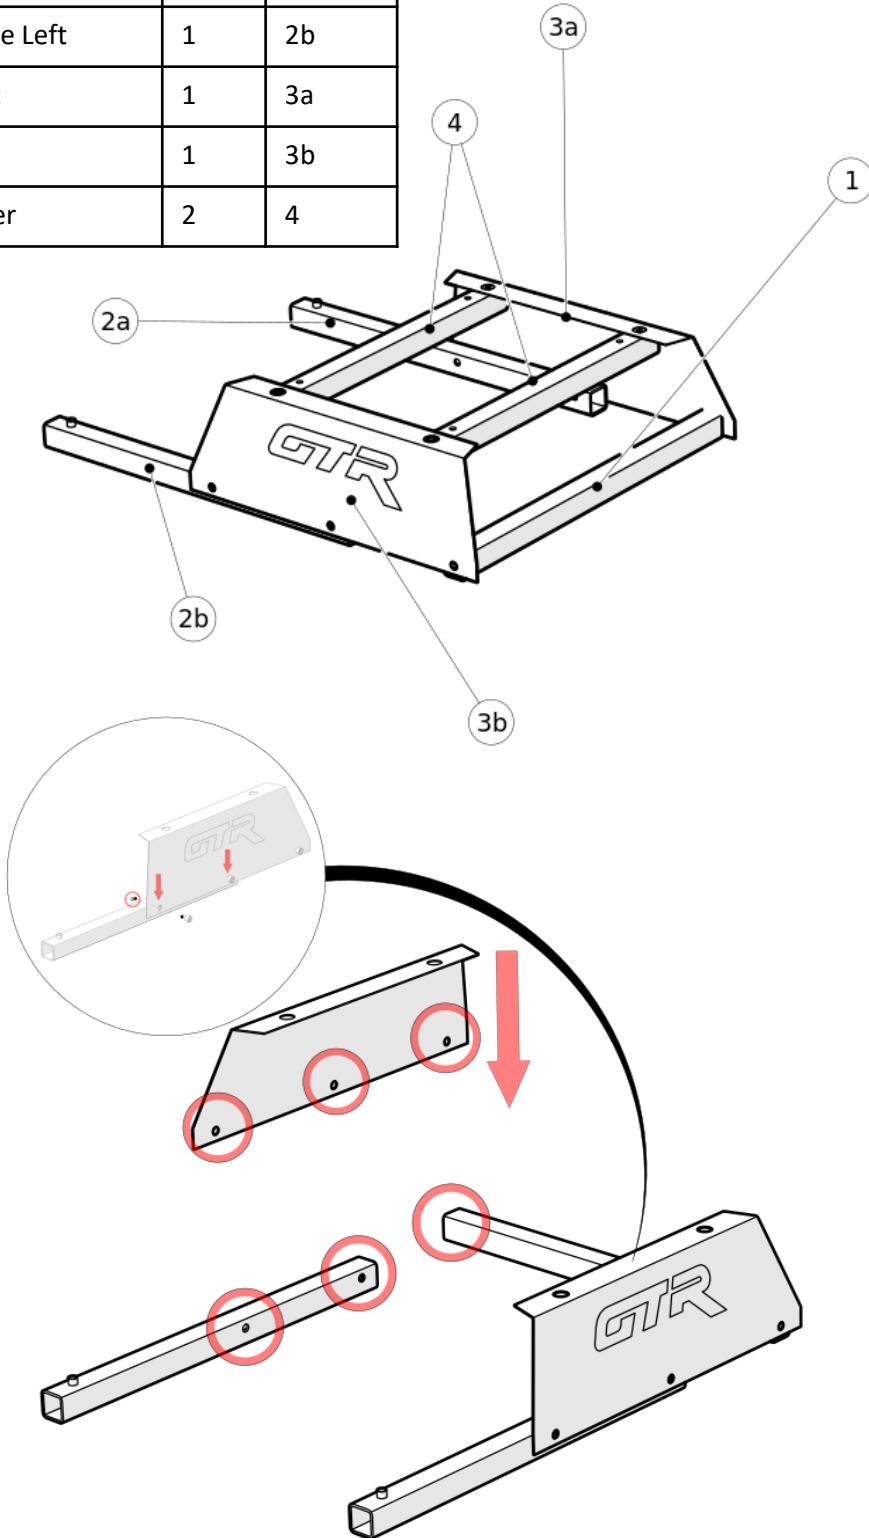

Description	QTY	BOM ID
Rear Frame Base	1	1
Seat Skirt Frame Right	1	2a
Seat Skirt Frame Left	1	2b
Seat Skirt Right	1	3a
Seat Skirt Left	1	3b
Seat Base Upper	2	4
Front Frame Base	1	5
Seat Base Adjuster	2	6
Steering Support Arm	2	7
Shifter Support Vertical	1	8
Shifter Support Horizontal	1	9
Shifter Mount	1	10

Description	QTY	BOM ID
Steering Wheel Mount	1	11
Knob – Steering Mount	2	12
Knob Pedal Assembly	1	13
Cross Bar	1	14
Pedal Pivot Spine	1	15
Pedal Platform	1	16
Left seat track	1	17
Right Seat Track	1	18
Seat Hinge Right	1	19
Seat Hinge Left	1	20
GTR Seat	1	21

Description	QTY	BOM ID
Rear Frame Base	1	1
Seat Skirt Frame Right	1	2a
Seat Skirt Frame Left	1	2b

Description	QTY	BOM ID
Rear Frame Base	1	1
Seat Skirt Frame Right	1	2a
Seat Skirt Frame Left	1	2b
Seat Skirt Right	1	3a
Seat Skirt Left	1	3b
Seat Base Upper	2	4

Description	QTY	BOM ID
Rear Frame Base	1	1
Seat Skirt Frame Right	1	2a
Seat Skirt Frame Left	1	2b
Seat Skirt Right	1	3a
Seat Skirt Left	1	3b
Seat Base Upper	2	4

Description	QTY	BOM ID
Rear Frame Base	1	1
Seat Skirt Frame Right	1	2a
Seat Skirt Frame Left	1	2b
Seat Skirt Right	1	3a
Seat Skirt Left	1	3b
Seat Base Upper	2	4
Front Frame Base	1	5
Seat Base Adjuster	2	6