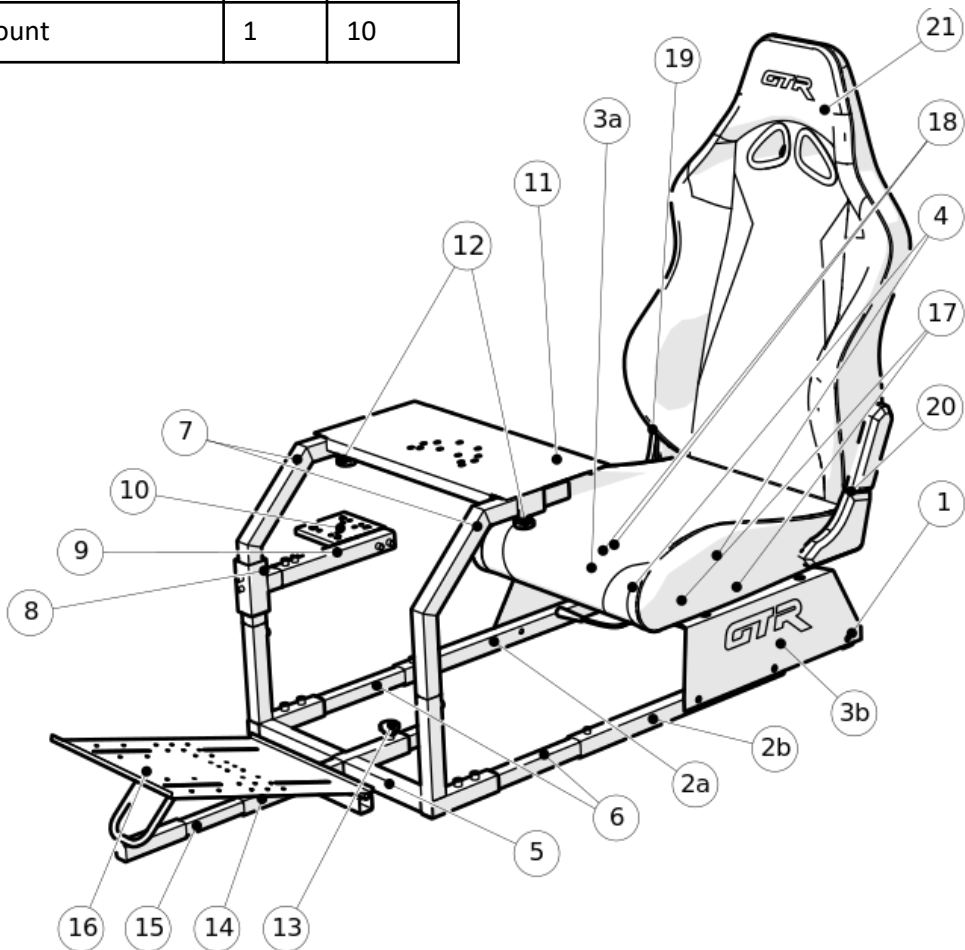

Description	QTY	BOM ID
Rear Frame Base	1	1
Seat Skirt Frame Right	1	2a
Seat Skirt Frame Left	1	2b
Seat Skirt Right	1	3a
Seat Skirt Left	1	3b
Seat Base Upper	2	4
Front Frame Base	1	5
Seat Base Adjuster	2	6
Steering Support Arm	2	7
Shifter Support Vertical	1	8
Shifter Support Horizontal	1	9
Shifter Mount	1	10

Description	QTY	BOM ID
Steering Wheel Mount	1	11
Knob – Steering Mount	2	12
Knob Pedal Assembly	1	13
Cross Bar	1	14
Pedal Pivot Spine	1	15
Pedal Platform	1	16
Left seat track	1	17
Right Seat Track	1	18
Seat Hinge Right	1	19
Seat Hinge Left	1	20
GTR Seat	1	21

Description	QTY	BOM ID
Rear Frame Base	1	1
Seat Skirt Frame Right	1	2a
Seat Skirt Frame Left	1	2b

Description	QTY	BOM ID
Rear Frame Base	1	1
Seat Skirt Frame Right	1	2a
Seat Skirt Frame Left	1	2b
Seat Skirt Right	1	3a
Seat Skirt Left	1	3b
Seat Base Upper	2	4

Description	QTY	BOM ID
Rear Frame Base	1	1
Seat Skirt Frame Right	1	2a
Seat Skirt Frame Left	1	2b
Seat Skirt Right	1	3a
Seat Skirt Left	1	3b
Seat Base Upper	2	4

Description	QTY	BOM ID
Rear Frame Base	1	1
Seat Skirt Frame Right	1	2a
Seat Skirt Frame Left	1	2b
Seat Skirt Right	1	3a
Seat Skirt Left	1	3b
Seat Base Upper	2	4
Front Frame Base	1	5
Seat Base Adjuster	2	6