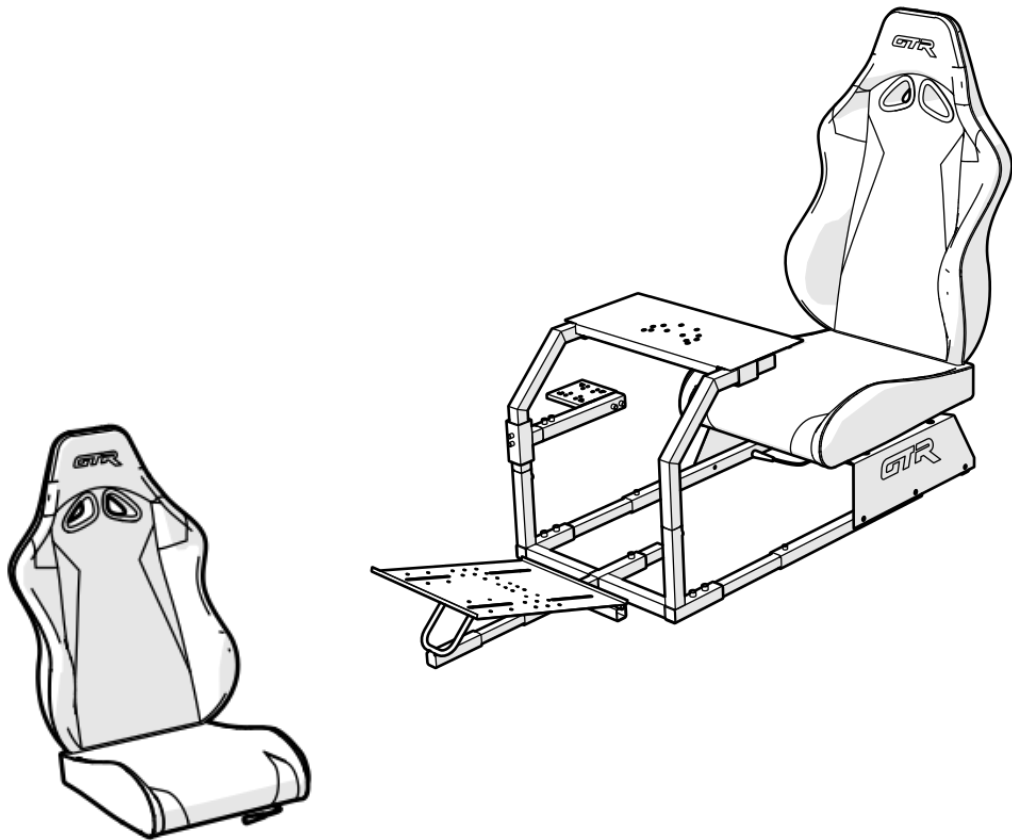

Description	QTY	BOM ID
Rear Frame Base	1	1
Seat Skirt Frame Right	1	2a
Seat Skirt Frame Left	1	2b
Seat Skirt Right	1	3a
Seat Skirt Left	1	3b
Seat Base Upper	2	4
Front Frame Base	1	5
Seat Base Adjuster	2	6
Steering Support Arm	2	7
Shifter Support Vertical	1	8
Shifter Support Horizontal	1	9
Shifter Mount	1	10

Description	QTY	BOM ID
Steering Wheel Mount	1	11
Knob – Steering Mount	2	12
Knob Pedal Assembly	1	13
Cross Bar	1	14
Pedal Pivot Spine	1	15
Pedal Platform	1	16
Left seat track	1	17
Right Seat Track	1	18
Seat Hinge Right	1	19
Seat Hinge Left	1	20
GTR Seat	1	21

Description	QTY	BOM ID
Rear Frame Base	1	1
Seat Skirt Frame Right	1	2a
Seat Skirt Frame Left	1	2b

Description	QTY	BOM ID
Rear Frame Base	1	1
Seat Skirt Frame Right	1	2a
Seat Skirt Frame Left	1	2b
Seat Skirt Right	1	3a
Seat Skirt Left	1	3b
Seat Base Upper	2	4

Description	QTY	BOM ID
Rear Frame Base	1	1
Seat Skirt Frame Right	1	2a
Seat Skirt Frame Left	1	2b
Seat Skirt Right	1	3a
Seat Skirt Left	1	3b
Seat Base Upper	2	4

Description	QTY	BOM ID
Rear Frame Base	1	1
Seat Skirt Frame Right	1	2a
Seat Skirt Frame Left	1	2b
Seat Skirt Right	1	3a
Seat Skirt Left	1	3b
Seat Base Upper	2	4
Front Frame Base	1	5
Seat Base Adjuster	2	6