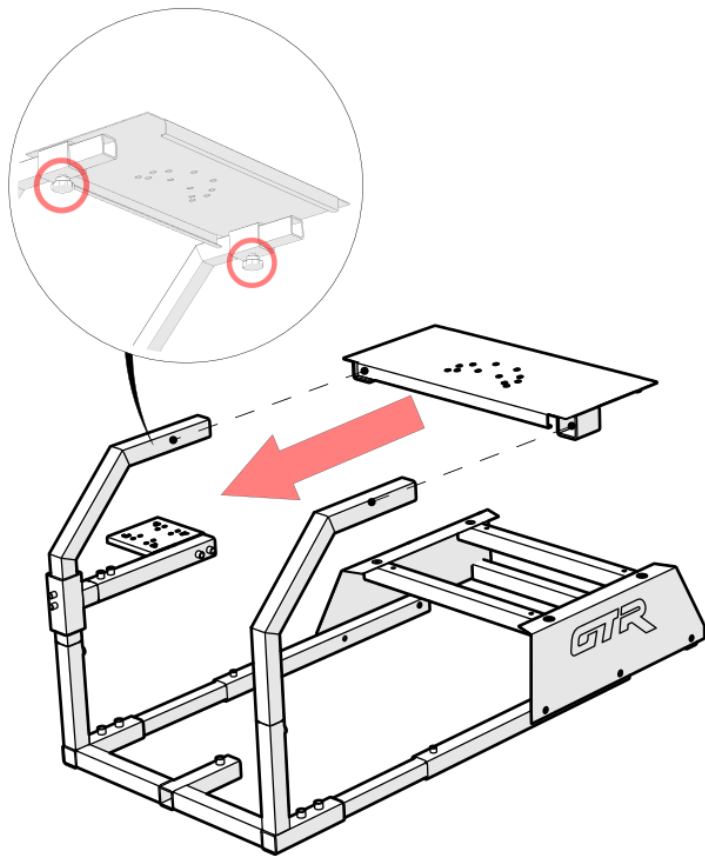

Description	QTY	BOM ID
Rear Frame Base	1	1
Seat Skirt Frame Right	1	2a
Seat Skirt Frame Left	1	2b

Description	QTY	BOM ID
Rear Frame Base	1	1
Seat Skirt Frame Right	1	2a
Seat Skirt Frame Left	1	2b
Seat Skirt Right	1	3a
Seat Skirt Left	1	3b
Seat Base Upper	2	4

Description	QTY	BOM ID
Rear Frame Base	1	1
Seat Skirt Frame Right	1	2a
Seat Skirt Frame Left	1	2b
Seat Skirt Right	1	3a
Seat Skirt Left	1	3b
Seat Base Upper	2	4

Description	QTY	BOM ID
Rear Frame Base	1	1
Seat Skirt Frame Right	1	2a
Seat Skirt Frame Left	1	2b
Seat Skirt Right	1	3a
Seat Skirt Left	1	3b
Seat Base Upper	2	4
Front Frame Base	1	5
Seat Base Adjuster	2	6

Description	QTY	BOM ID
Steering Support Arm	2	7
Shifter Support Vertical	1	8
Shifter Support Horizontal	1	9

Description	QTY	BOM ID
Steering Support Arm	2	7
Shifter Support Vertical	1	8
Shifter Support Horizontal	1	9
Shifter Mount	1	10
Steering Wheel Mount	1	11
Knob Steering Mount	2	12

Description	QTY	BOM ID
Left seat track	1	17
Right Seat Track	1	18
Seat Hinge Right	1	19
Seat Hinge Left	1	20
GTR Seat	1	21

Description	QTY	BOM ID
Knob Pedal Assembly	1	13
Cross Bar	1	14
Pedal Pivot Spine	1	15
Pedal Platform	1	16