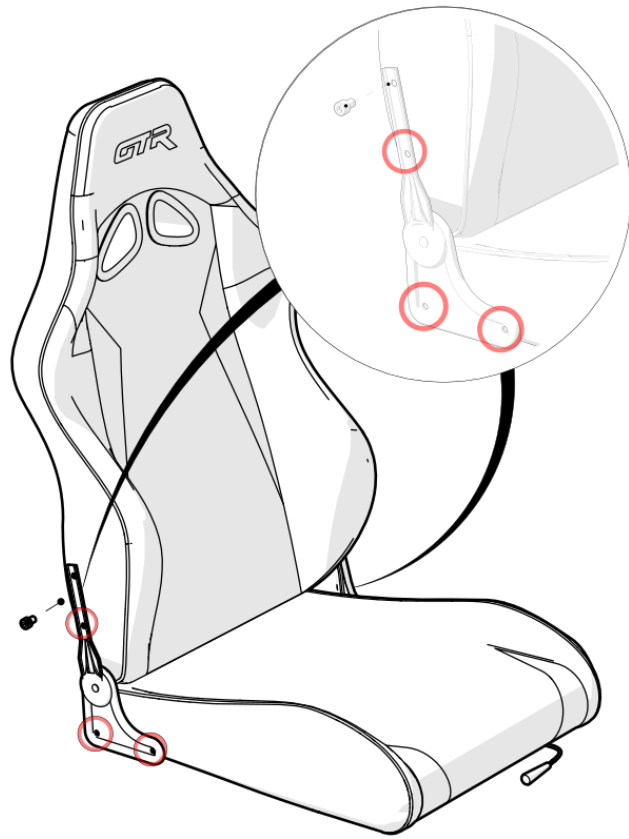

Description	QTY	BOM ID
Rear Frame Base	1	1
Seat Skirt Frame Right	1	2a
Seat Skirt Frame Left	1	2b
Seat Skirt Right	1	3a
Seat Skirt Left	1	3b
Seat Base Upper	2	4

Description	QTY	BOM ID
Rear Frame Base	1	1
Seat Skirt Frame Right	1	2a
Seat Skirt Frame Left	1	2b
Seat Skirt Right	1	3a
Seat Skirt Left	1	3b
Seat Base Upper	2	4
Front Frame Base	1	5
Seat Base Adjuster	2	6

Description	QTY	BOM ID
Steering Support Arm	2	7
Shifter Support Vertical	1	8
Shifter Support Horizontal	1	9

Description	QTY	BOM ID
Steering Support Arm	2	7
Shifter Support Vertical	1	8
Shifter Support Horizontal	1	9
Shifter Mount	1	10
Steering Wheel Mount	1	11
Knob Steering Mount	2	12

Description	QTY	BOM ID
Left seat track	1	17
Right Seat Track	1	18
Seat Hinge Right	1	19
Seat Hinge Left	1	20
GTR Seat	1	21

Description	QTY	BOM ID
Knob Pedal Assembly	1	13
Cross Bar	1	14
Pedal Pivot Spine	1	15
Pedal Platform	1	16