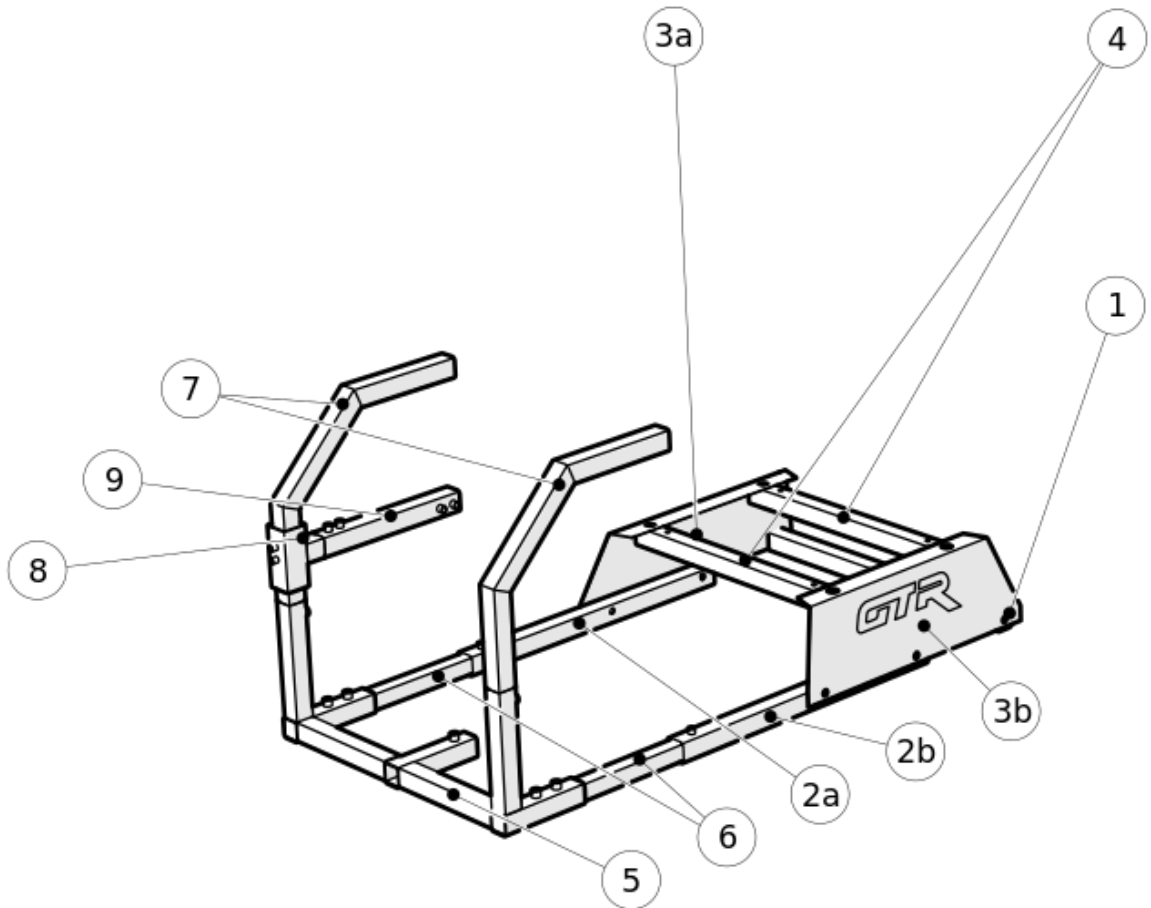

Description	QTY	BOM ID
Rear Frame Base	1	1
Seat Skirt Frame Right	1	2a
Seat Skirt Frame Left	1	2b
Seat Skirt Right	1	3a
Seat Skirt Left	1	3b
Seat Base Upper	2	4
Front Frame Base	1	5
Seat Base Adjuster	2	6
Steering Support Arm	2	7
Shifter Support Vertical	1	8
Shifter Support Horizontal	1	9
Shifter Mount	1	10

Description	QTY	BOM ID
Steering Wheel Mount	1	11
Knob – Steering Mount	2	12
Knob Pedal Assembly	1	13
Cross Bar	1	14
Pedal Pivot Spine	1	15
Pedal Platform	1	16
Left seat track	1	17
Right Seat Track	1	18
Seat Hinge Right	1	19
Seat Hinge Left	1	20
GTR Seat	1	21

Description	QTY	BOM ID
Rear Frame Base	1	1
Seat Skirt Frame Right	1	2a
Seat Skirt Frame Left	1	2b

Description	QTY	BOM ID
Rear Frame Base	1	1
Seat Skirt Frame Right	1	2a
Seat Skirt Frame Left	1	2b
Seat Skirt Right	1	3a
Seat Skirt Left	1	3b
Seat Base Upper	2	4

Description	QTY	BOM ID
Rear Frame Base	1	1
Seat Skirt Frame Right	1	2a
Seat Skirt Frame Left	1	2b
Seat Skirt Right	1	3a
Seat Skirt Left	1	3b
Seat Base Upper	2	4

Description	QTY	BOM ID
Rear Frame Base	1	1
Seat Skirt Frame Right	1	2a
Seat Skirt Frame Left	1	2b
Seat Skirt Right	1	3a
Seat Skirt Left	1	3b
Seat Base Upper	2	4
Front Frame Base	1	5
Seat Base Adjuster	2	6