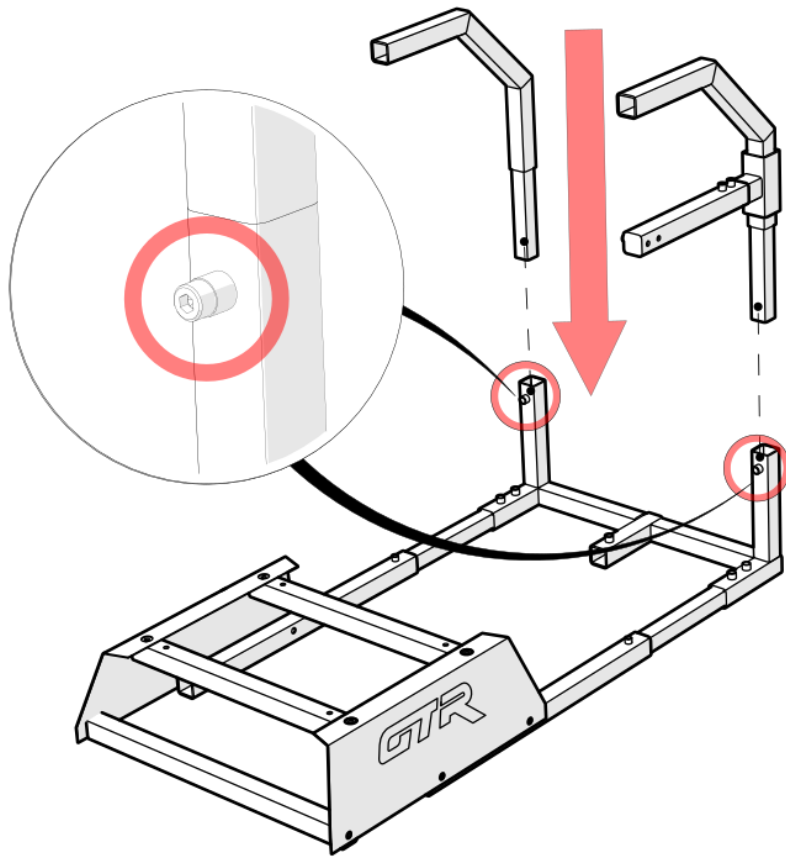

Description	QTY	BOM ID
Rear Frame Base	1	1
Seat Skirt Frame Right	1	2a
Seat Skirt Frame Left	1	2b
Seat Skirt Right	1	3a
Seat Skirt Left	1	3b
Seat Base Upper	2	4

Description	QTY	BOM ID
Rear Frame Base	1	1
Seat Skirt Frame Right	1	2a
Seat Skirt Frame Left	1	2b
Seat Skirt Right	1	3a
Seat Skirt Left	1	3b
Seat Base Upper	2	4
Front Frame Base	1	5
Seat Base Adjuster	2	6

Description	QTY	BOM ID
Steering Support Arm	2	7
Shifter Support Vertical	1	8
Shifter Support Horizontal	1	9

Description	QTY	BOM ID
Steering Support Arm	2	7
Shifter Support Vertical	1	8
Shifter Support Horizontal	1	9
Shifter Mount	1	10
Steering Wheel Mount	1	11
Knob Steering Mount	2	12