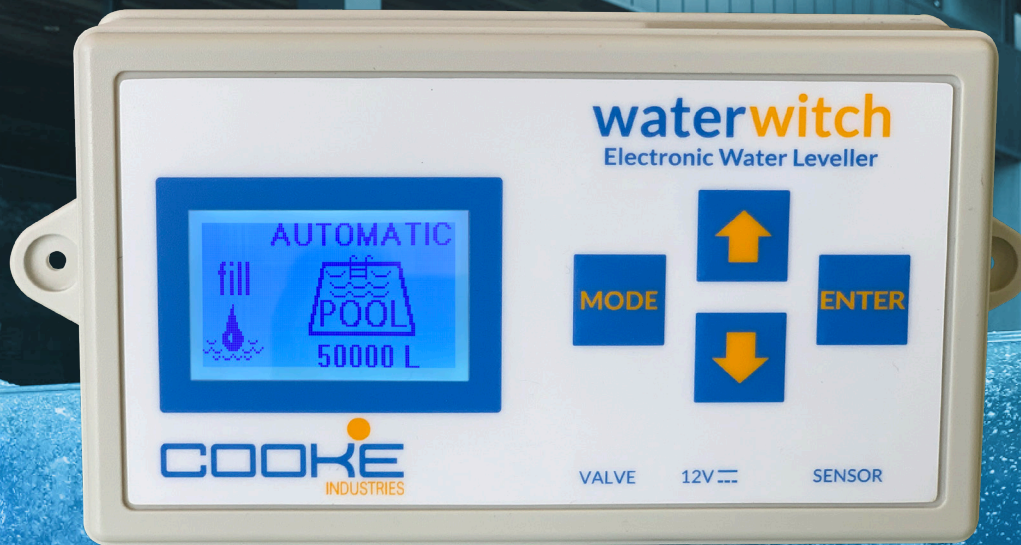

THE SMART WATER LEVELLER

Put the enjoyment back into your pool with a Water Witch electronic water leveller from Cooke Industries. There's a reason why it's Australia's most trusted auto leveller!

- ✓ Fills your pool automatically
- ✓ Exclusive Smart Sense technology
- ✓ Protects your pump and pool equipment
- ✓ Relax and enjoy your pool
- ✓ Reliable, durable and efficient
- ✓ Suitable for all water projects

waterwitch
Electronic Water Leveller

THE EASIEST AND MOST RELIABLE WAY TO KEEP YOUR POOL FULL

How Does it Work?

Do you want to spend your spare time filling your pool with a garden hose? Of course not. Let the Water Witch electronic water leveller do the work for you.

The Water Witch is Australia's most trusted water leveller, using an electronic sensor to continuously monitor the water level in your pool and add water when it's required. With its exclusive smart sense technology the Water Witch is accurate, reliable and can even recognise when there is a problem with your pool water level.

With a host of features and settings, the Water Witch is the best option to maintain the water level in pools, ponds, tanks or any other water project.

Adding a Water Witch to our pool was the best decision we could make. We don't need to do anything and yet the pool is always topped up ready for swimming.