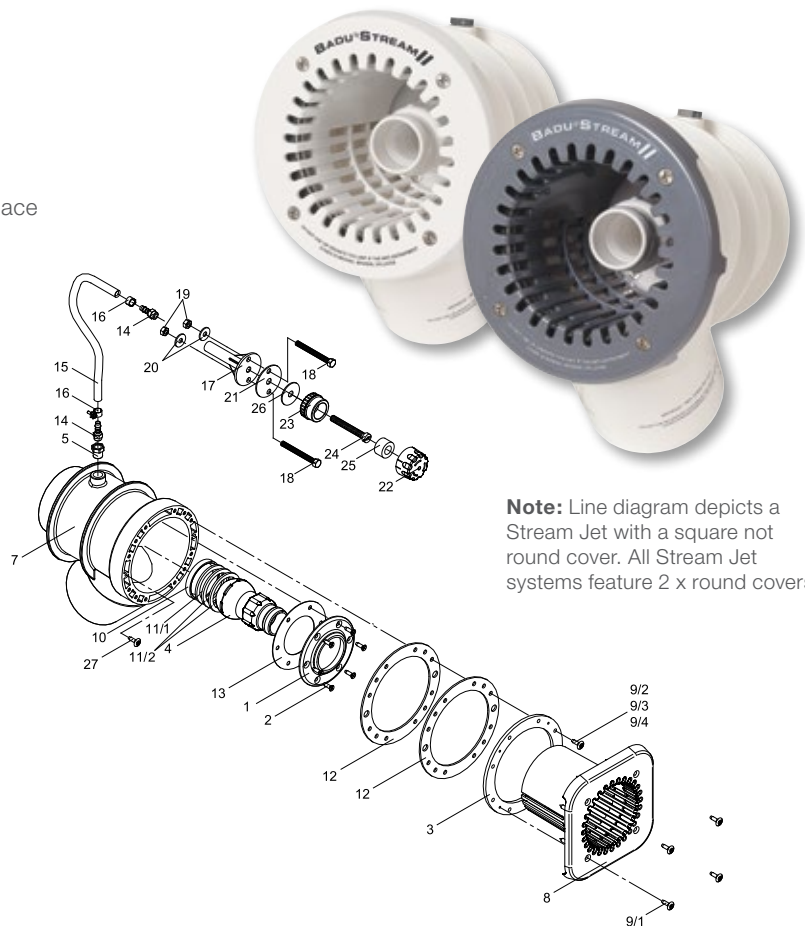

And, because the Badu jet housing contains both suction and return, no additional fittings are required.

HOW DO THEY WORK?

A BADU SwimJet System consists of two specifically engineered jets mounted in the pool wall, each one powered by a Speck 21-80-32 pump capable of pushing up to 1,100 litres per minute through the jet. The jet nozzles can be adjusted to change the depth and width of the current for a hard core swim session through to low impact water exercise. As a bonus, a massage hose can be attached to a jet nozzle to deliver a pulsating, relaxing massage.

BADU SwimJet Systems are simply installed by your pool builder in 2 stages. The jets are installed in waterproof housings in the walls of your pool – either concrete or fibreglass – at construction stage, with the other plumbing. The powerful Speck pumps are then installed once the pool shell has been completed.

BADU[®]

Swimjet Systems

STOCK CODE	DESCRIPTION
Stream Pack	2 x Speck Badu Stream II Jets, Grey or White cover 2 x Speck 21/80-32SG, Single Phase 4.0 HP 1100 LPM pump 2 x Air Buttons for Switch Boxes 4 x Barrel Unions 2 x Switch Boxes 240v/15 Amp
Stream Pack Remote	2 x Speck Badu Stream II Jets, Grey or White cover 2 x Speck 21/80-32SG, Single Phase 4.0 HP 1100 LPM pump 4 x barrel unions 1 x Double Switch Box 240v/15 amp single phase with Remote Control

BADU STREAM II FEATURES:

- A compact, submerged counter swim unit
- Suitable for most pool designs
- Perfect for easy installation into a small pool wall space
- Low maintenance
- Large flow with directional nozzle for putting you in control of your work out
- Remote control available