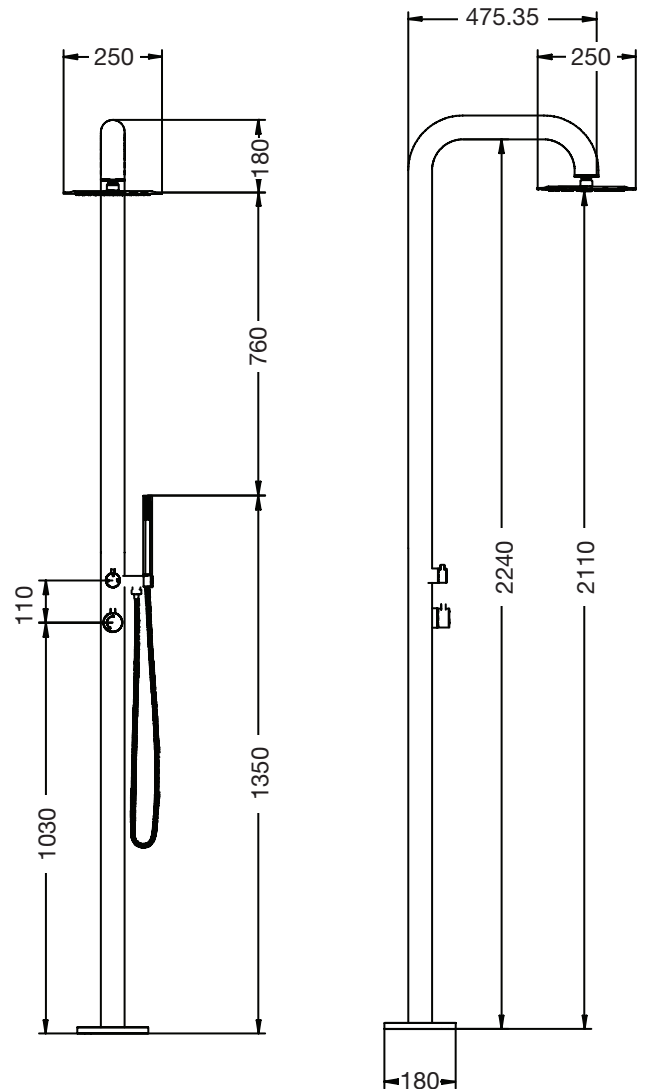

Bronte 9008

Hot & Cold + Handheld

Free Standing Shower

Rain Showerhead

Tap & diverter

Handheld shower

SPECIFICATIONS

| | |
|-------------------------|--|
| Function | Hot & Cold Shower & Handheld |
| Dimensions | 2300mm x 600mm (Base plate 180mm) |
| Material | SS316 Marine grade stainless steel |
| Finish | Brushed satin |
| Rating | WELS 3 Star 9Litre/min |
| Plumbing | Bottom inlet - plug & play |
| Fixing | Base plate with fixings (included) |
| Recommended Application | <input checked="" type="checkbox"/> Residential <input checked="" type="checkbox"/> Public Space |

AVAILABILITY

» This is a standard range item - available for quicker delivery.

SIMILAR MODELS

- » Maroubra 9001 - Hot & Cold Shower & Handheld
- » Avoca 9016 - Hot & Cold Shower & Handheld