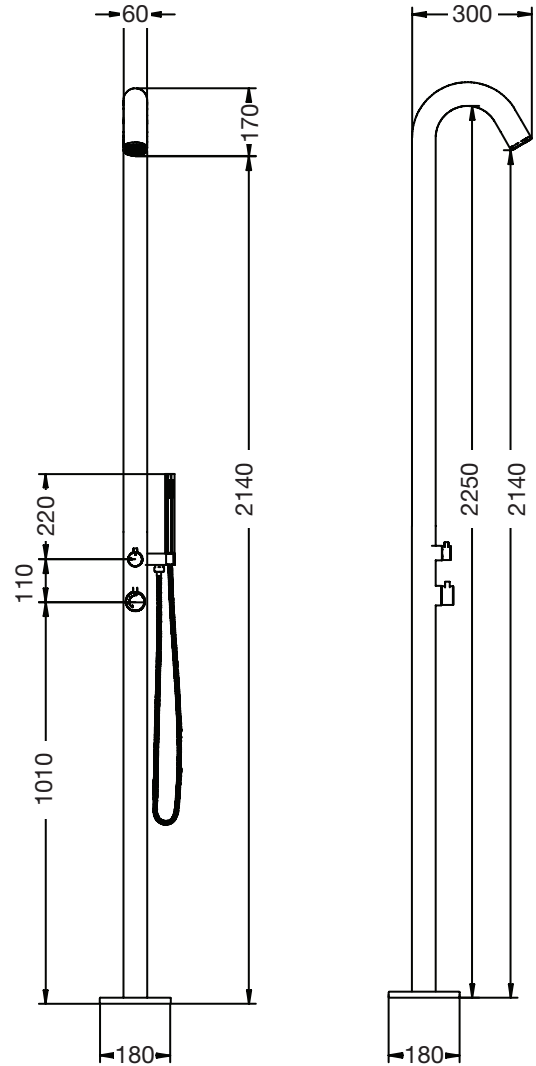

# Maroubra 9001

Hot & Cold + Handheld

Free Standing Shower

Inline Showerhead

Tap & diverter

Handheld shower

## SPECIFICATIONS

Function	Hot & Cold Shower & Handheld
Dimensions	2300mm x 300mm (Base plate 180mm)
Material	SS316 Marine grade stainless steel
Finish	Brushed satin
Rating	WELS 3 Star 9Litre/min
Plumbing	Bottom inlet - plug & play
Fixing	Base plate with fixings (included)
Recommended Application	<input checked="" type="checkbox"/> Residential <input checked="" type="checkbox"/> Public Space