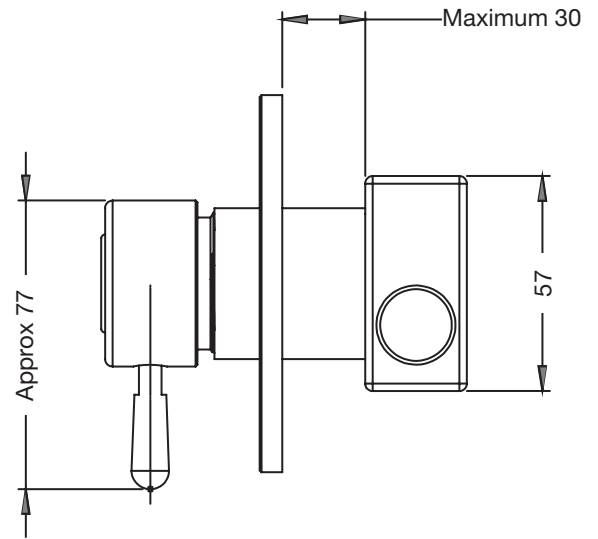

Marengo Mixer Tap 8700

Side Inlets – Hot & Cold

Tapware

SPECIFICATIONS

Function	Side Inlets – Hot & Cold
Dimensions	N/A
Material	SS316 Marine grade stainless steel
Finish	Brushed satin
Rating	N/A
Plumbing	Wall outlet
Fixing	N/A
Recommended Application	<input checked="" type="checkbox"/> Residential <input checked="" type="checkbox"/> Public Space