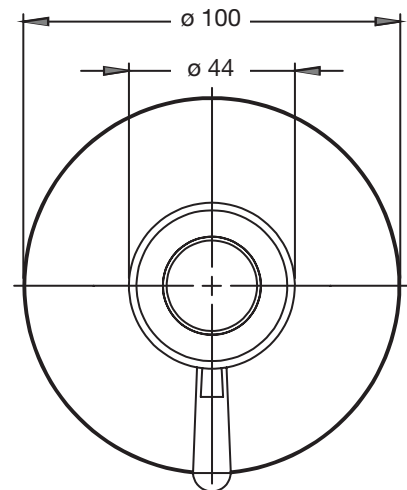

Marengo Mixer Tap 8700

Side Inlets – Hot & Cold

Tapware

SPECIFICATIONS

Function	Side Inlets – Hot & Cold
Dimensions	N/A
Material	SS316 Marine grade stainless steel
Finish	Brushed satin
Rating	N/A
Plumbing	Wall outlet
Fixing	N/A
Recommended Application	<input checked="" type="checkbox"/> Residential <input checked="" type="checkbox"/> Public Space