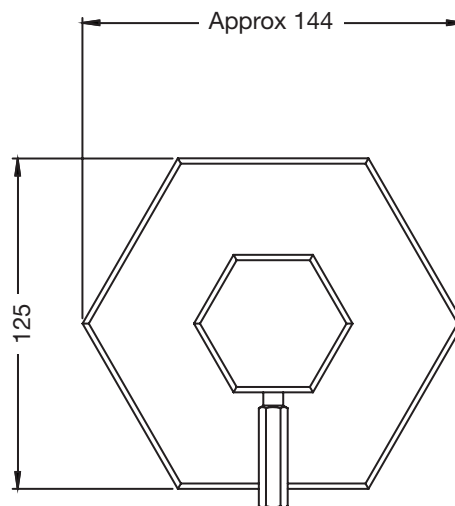

Miami Mixer Tap 8500

Side Inlets – Hot & Cold

Tapware

SPECIFICATIONS

Function	Side Inlets – Hot & Cold
Dimensions	N/A
Material	SS316 Marine grade stainless steel
Finish	Brushed satin
Rating	N/A
Plumbing	Wall outlet
Fixing	N/A
Recommended Application	<input checked="" type="checkbox"/> Residential <input checked="" type="checkbox"/> Public Space