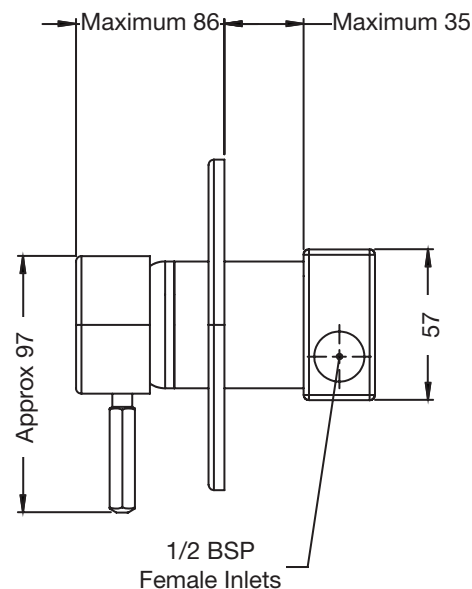

Miami Mixer Tap 8500

Side Inlets – Hot & Cold

Tapware

SPECIFICATIONS

Function	Side Inlets – Hot & Cold
Dimensions	N/A
Material	SS316 Marine grade stainless steel
Finish	Brushed satin
Rating	N/A
Plumbing	Wall outlet
Fixing	N/A
Recommended Application	<input checked="" type="checkbox"/> Residential <input checked="" type="checkbox"/> Public Space