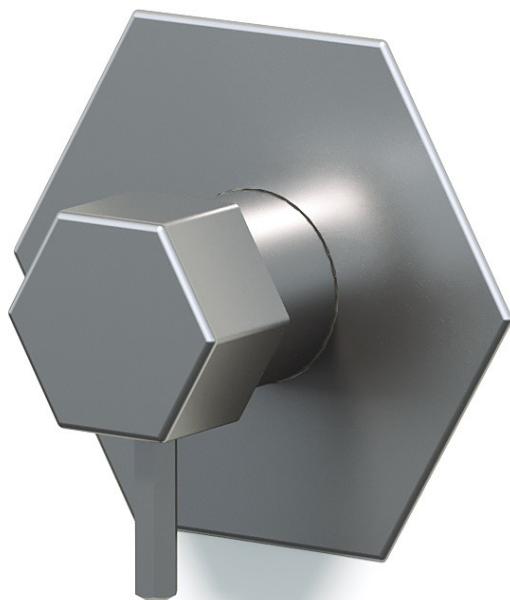

Miami Mixer Tap 8500

Side Inlets – Hot & Cold

Tapware

SPECIFICATIONS

Function	Side Inlets – Hot & Cold
Dimensions	N/A
Material	SS316 Marine grade stainless steel
Finish	Brushed satin
Rating	N/A
Plumbing	Wall outlet
Fixing	N/A
Recommended Application	<input checked="" type="checkbox"/> Residential <input checked="" type="checkbox"/> Public Space