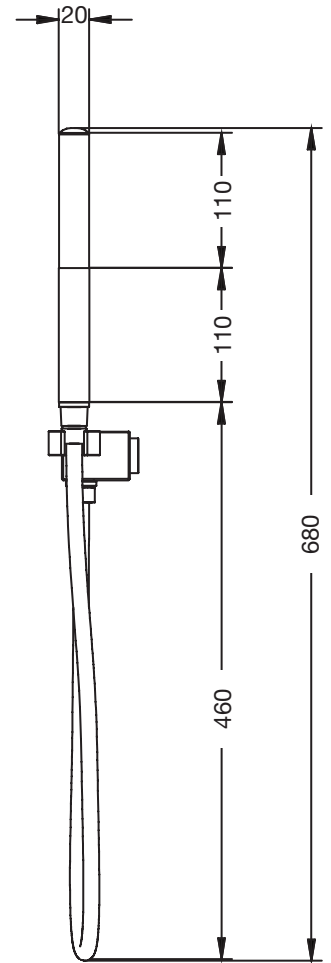

Castaway Handshower 8015

WELS 3 Star/9L

Wall Mounted Shower

Handheld shower

Tap & diverter

SPECIFICATIONS

Function	Castaway Handshower - Wall Bracket
Dimensions	2250mm x 400mm
Material	SS316 Marine grade stainless steel
Finish	Brushed satin
Rating	WELS 3 Star 9Litre/min
Plumbing	Standard back Inlet
Fixing	Wall fixing
Recommended Application	<input checked="" type="checkbox"/> Residential <input checked="" type="checkbox"/> Public Space