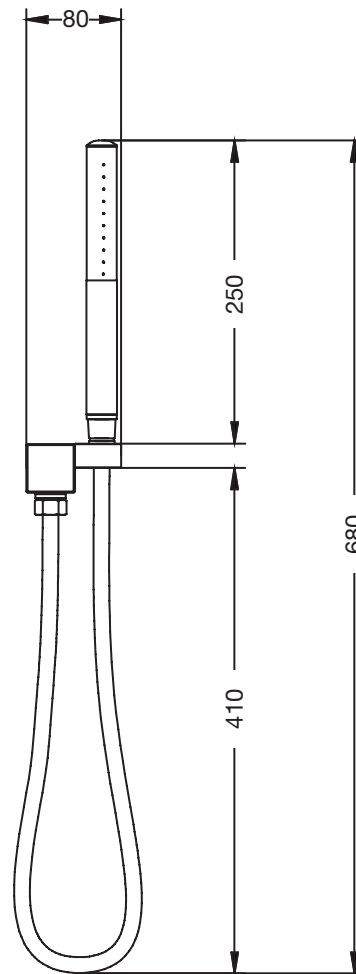

Castaway Handshower 8015

WELS 3 Star/9L

Wall Mounted Shower

Handheld shower

Tap & diverter

SPECIFICATIONS

Function	Castaway Handshower - Wall Bracket
Dimensions	2250mm x 400mm
Material	SS316 Marine grade stainless steel
Finish	Brushed satin
Rating	WELS 3 Star 9Litre/min
Plumbing	Standard back Inlet
Fixing	Wall fixing
Recommended Application	<input checked="" type="checkbox"/> Residential <input checked="" type="checkbox"/> Public Space