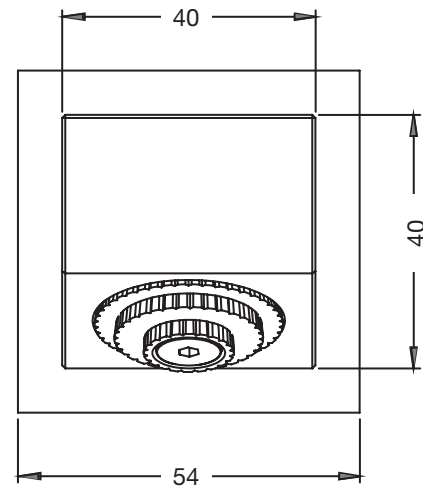

Rainware Rose 8001

WELS 3 Star/9L

Tapware

SPECIFICATIONS

Function	Rainware Rose SS316 WELS rated 9 Litre
Dimensions	N/A
Material	SS316 Marine grade stainless steel
Finish	Brushed satin
Rating	WELS 3 Star 9Litre/min
Plumbing	Wall outlet
Fixing	N/A
Recommended Application	<input checked="" type="checkbox"/> Residential <input checked="" type="checkbox"/> Public Space