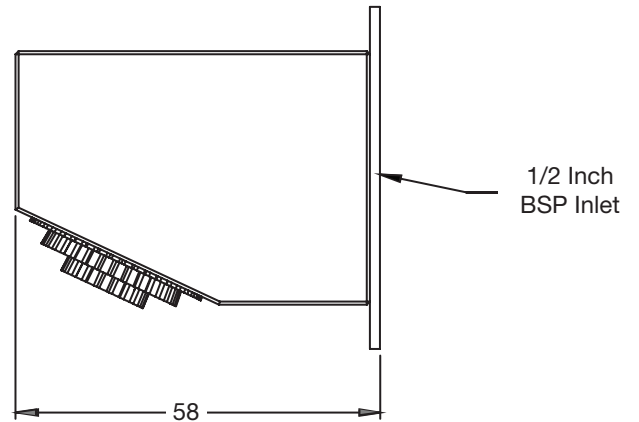

Rainware Rose 8001

WELS 3 Star/9L

Tapware

SPECIFICATIONS

Function	Rainware Rose SS316 WELS rated 9 Litre
Dimensions	N/A
Material	SS316 Marine grade stainless steel
Finish	Brushed satin
Rating	WELS 3 Star 9Litre/min
Plumbing	Wall outlet
Fixing	N/A
Recommended Application	<input checked="" type="checkbox"/> Residential <input checked="" type="checkbox"/> Public Space