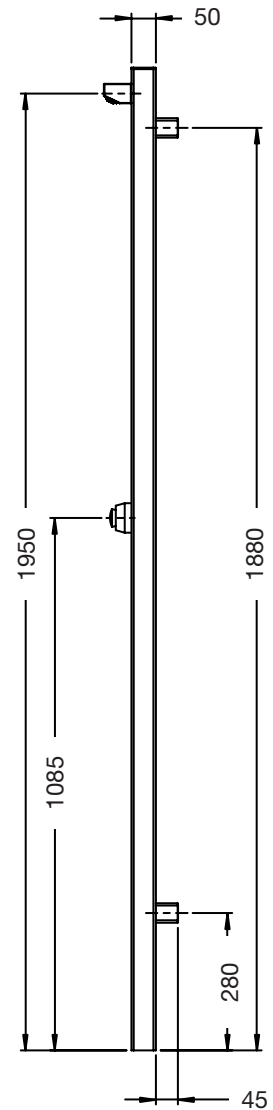

Beach Wall 5100

Single Shower - Time Flow

Wall Mounted Shower

Shower Rose

Cold Tap

SPECIFICATIONS

Function	Cold Single Shower - Time Flow
Dimensions	1980mm x 100mm
Material	SS316 Marine grade stainless steel
Finish	Brushed Satin
Rating	6.0L/ 0 star
Plumbing	Standard back Inlet
Fixing	Wall mounted - brackets supplied
Recommended Application	<input checked="" type="checkbox"/> Residential <input checked="" type="checkbox"/> Public Space

AVAILABILITY

» Standard product - made to order, enquire on lead times.

MODIFICATIONS

» Plumbing and product modifications available to suit requirements - enquire on price and lead times