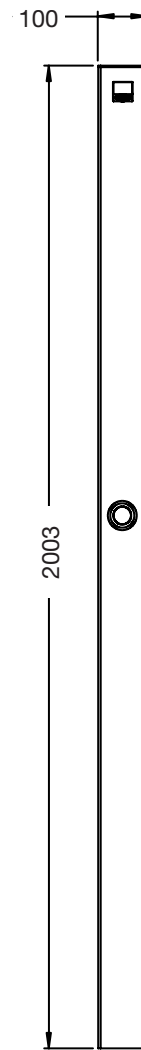

Beach Wall 5100

Single Shower - Time Flow

Wall Mounted Shower

Shower Rose

Cold Tap

SPECIFICATIONS

Function	Cold Single Shower - Time Flow
Dimensions	1980mm x 100mm
Material	SS316 Marine grade stainless steel
Finish	Brushed Satin
Rating	6.0L/ 0 star
Plumbing	Standard back Inlet
Fixing	Wall mounted - brackets supplied
Recommended Application	<input checked="" type="checkbox"/> Residential <input checked="" type="checkbox"/> Public Space

AVAILABILITY

» Standard product - made to order, enquire on lead times.

MODIFICATIONS

» Plumbing and product modifications available to suit requirements - enquire on price and lead times