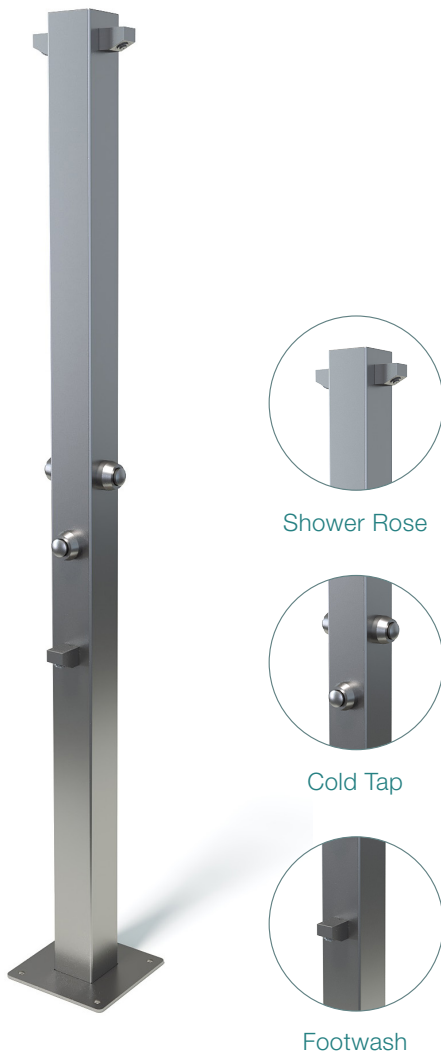

# Beach Duet 5025

Double Shower & Footwash - Time Flow

Freestanding Shower

## SPECIFICATIONS

|                         |  |
|-------------------------|--|
| Function                | Cold Double Shower & Cold Footwash   |
| Dimensions              | 1980mm x 100mm   |
| Material                | SS316 Marine grade stainless steel   |
| Finish                  | Brushed Satin  |
| Rating                  | 6.0L/ 0 star   |
| Plumbing                | Standard bottom Inlet  |
| Fixing                  | Base plate mounted - fixings not include   |
| Recommended Application | <input checked="" type="checkbox"/> Residential <input checked="" type="checkbox"/> Public Space |