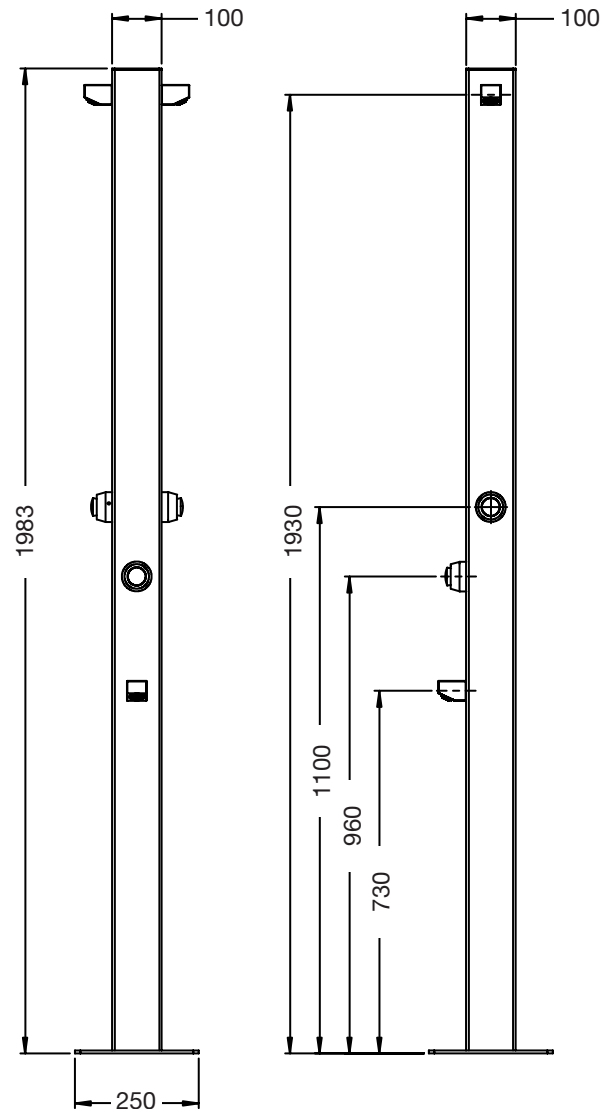

# Beach Duet 5025

Double Shower & Footwash - Time Flow

Freestanding Shower

## SPECIFICATIONS

|                         |  |
|-------------------------|--|
| Function                | Cold Double Shower & Cold Footwash   |
| Dimensions              | 1980mm x 100mm   |
| Material                | SS316 Marine grade stainless steel   |
| Finish                  | Brushed Satin  |
| Rating                  | 6.0L/ 0 star   |
| Plumbing                | Standard bottom Inlet  |
| Fixing                  | Base plate mounted - fixings not include   |
| Recommended Application | <input checked="" type="checkbox"/> Residential <input checked="" type="checkbox"/> Public Space |