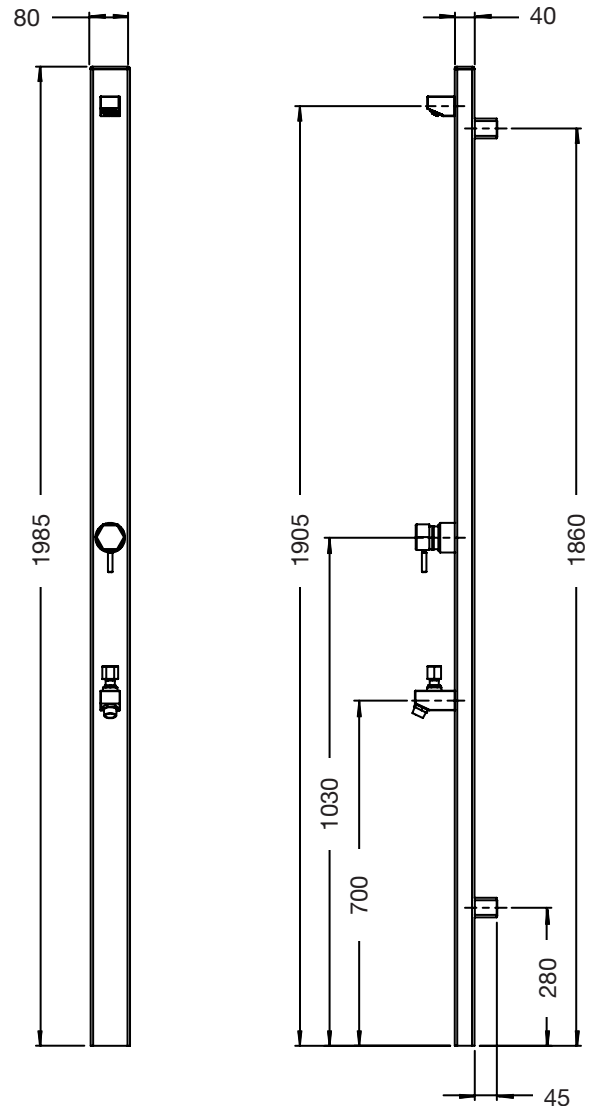

# Suncoast Wall 4301

Hot & Cold + Footwash

Wall Mounted Shower

Shower Rose

Hot & Cold Tap

Footwash

## SPECIFICATIONS

Function	Hot & Cold Shower + Cold Footwash
Dimensions	1985mm x 190mm
Material	SS316 Marine grade stainless steel
Finish	Brushed satin
Rating	WELS 3 Star 9Litre/min
Plumbing	Standard back inlet
Fixing	Wall fixing (included)
Recommended Application	<input checked="" type="checkbox"/> Residential <input checked="" type="checkbox"/> Public Space