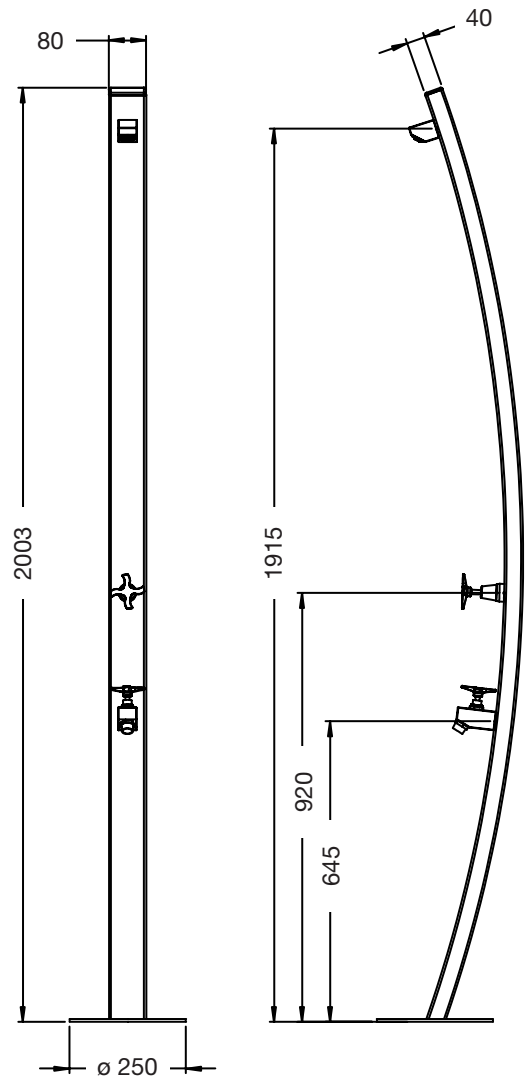

Noosa 3003

Cold + Footwash

Free Standing Shower

SPECIFICATIONS

Function	Cold Shower + Cold Footwash
Dimensions	2000mm x 300mm
Material	SS316 Marine grade stainless steel
Finish	Brushed satin
Rating	WELS 3 Star 9Litre/min
Plumbing	Standard bottom Inlet
Fixing	Base plate with fixings (included)
Recommended Application	<input checked="" type="checkbox"/> Residential <input checked="" type="checkbox"/> Public Space

AVAILABILITY

» This is a standard range item and available for quick delivery. [View this product](#)

OPTIONS

» [Noosa 4006](#) - Mixer Tap Hot & Cold Shower + Cold Footwash

MODIFICATIONS

» Plumbing modifications available on request – surcharge and lead times apply