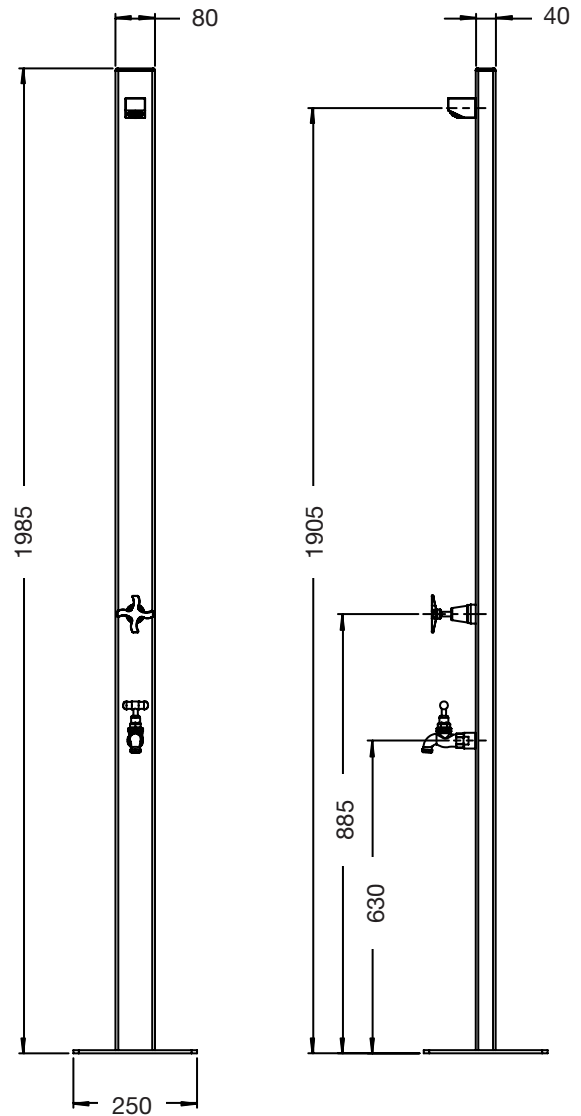

## SPECIFICATIONS

Function	Cold Shower + Cold Footwash
Dimensions	1985mm x 250mm
Material	Aluminium post, SS tapware/fittings
Finish	Powdercoat Black or Silver
Rating	WELS 3 Star 9Litre/min
Plumbing	Standard bottom Inlet
Fixing	Base plate with fixings (included)
Recommended Application	<input checked="" type="checkbox"/> Residential <input checked="" type="checkbox"/> Public Space