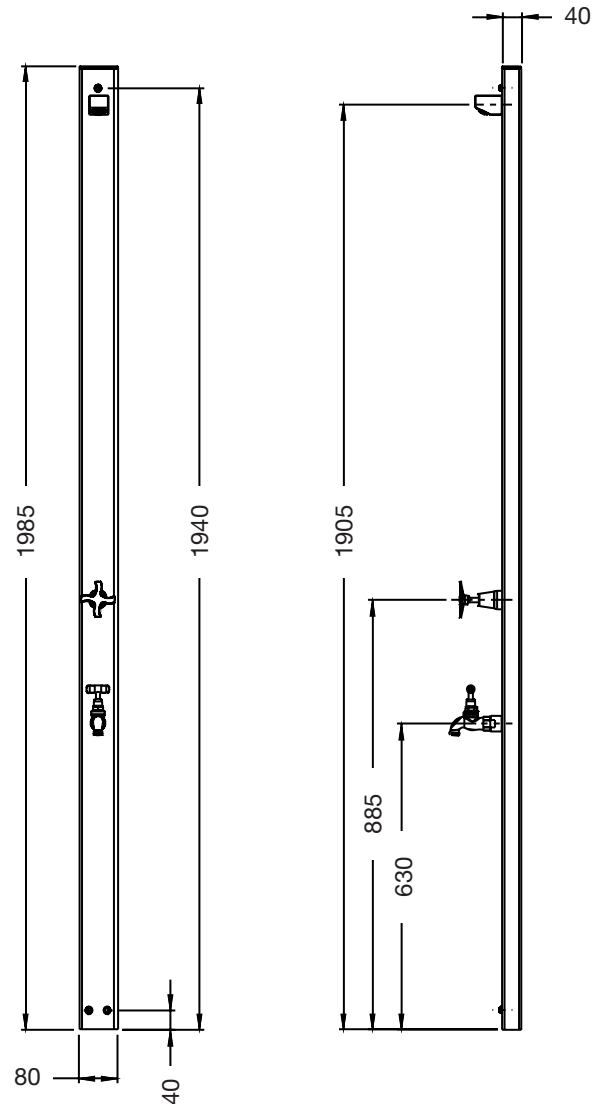

# Aussie Wall 2202

Cold + Footwash

Wall Mounted Shower

## SPECIFICATIONS

|                         |  |
|-------------------------|--|
| Function                | Cold Shower + Cold Footwash  |
| Dimensions              | 1985mm x 150mm   |
| Material                | Aluminium post, SS tapware/ittings   |
| Finish                  | Powdercoat Black or Silver   |
| Rating                  | WELS 3 Star 9Litre/min   |
| Plumbing                | Standard back Inlet  |
| Fixing                  | Wall fixing (Included)   |
| Recommended Application | <input checked="" type="checkbox"/> Residential <input checked="" type="checkbox"/> Public Space |