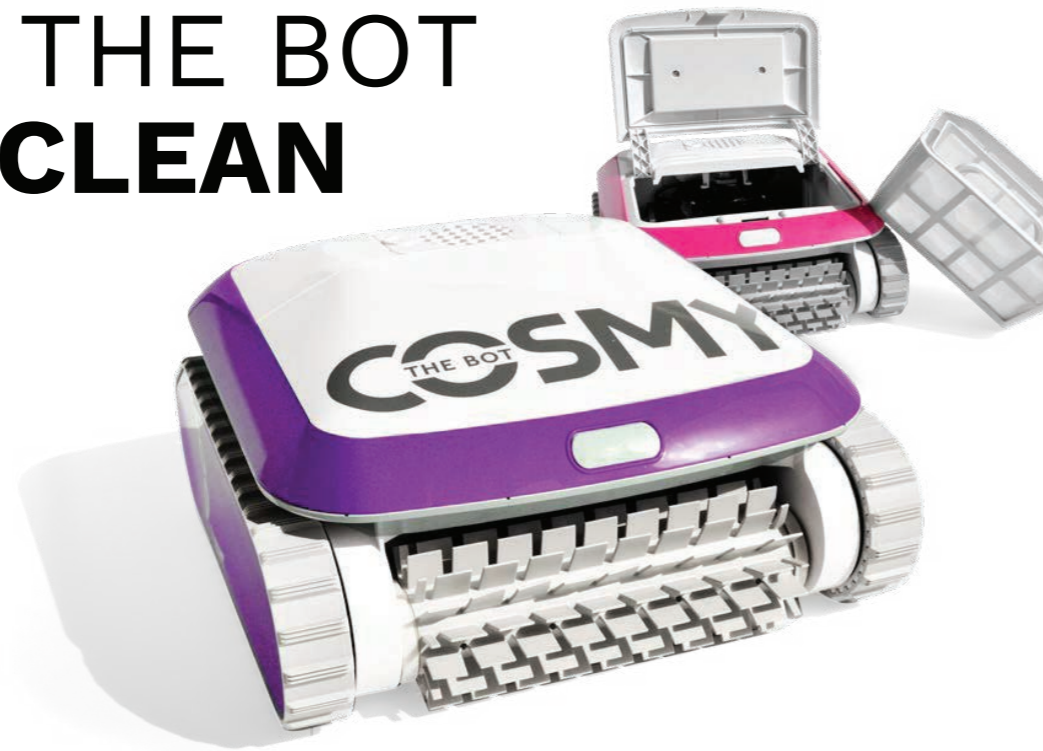

COSMY THE BOT ULTRA CLEAN STYLE

Cosmy opens the path to a whole new world, where efficiency meets style and elegance, where size gives way to precision and intelligence.

Responsive and intuitive

Cosmy the Bot is intuitive and easy to use. At the touch of a button it gets to work. Ergonomic and clever, just as you like it.

Beautifully made and elegant

Although Cosmy the Bot is very small, its ultra-modern design allows it to clean faster and more efficiently while consuming less energy. Cosmy the Bot: super cute, but high performance!

Practical and cleverly designed

Cosmy is simple, clean and pleasant to use. An indicator light warns you when the filter is full and needs to be emptied. At the touch of a button, the filter is freed and can be pulled out from above and cleaned, all without getting your hands dirty. Well done Cosmy!

Double filtration

200/250 Only

Cosmy the Bot features two filters, one fitted into the other. This dual filtration system traps even the tiniest particles and leaves the water crystal clear. Cosmy, twice as efficient!