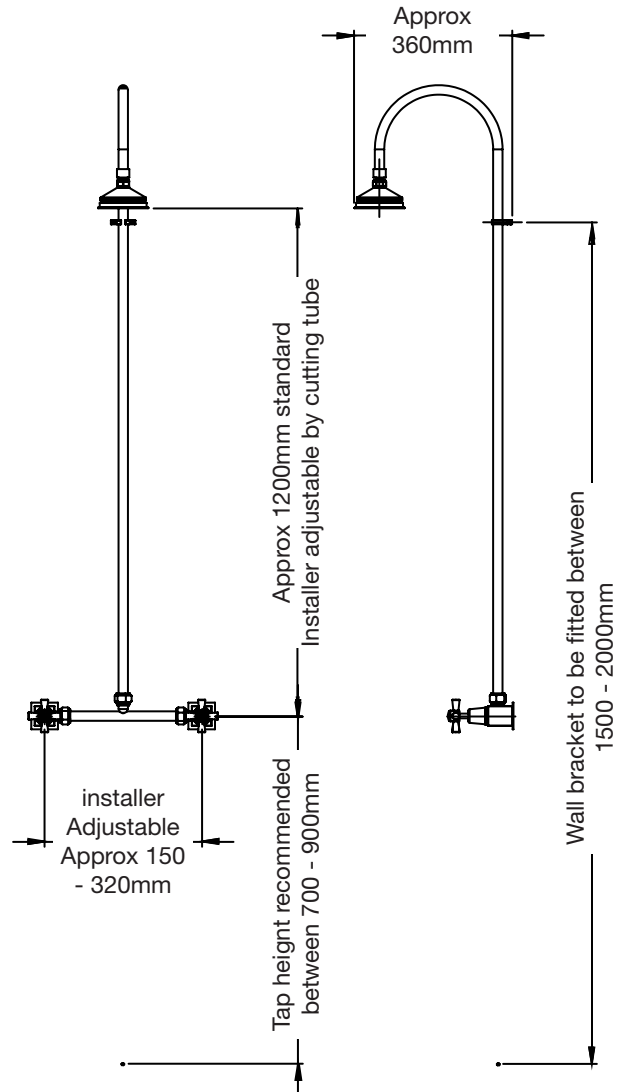

Bribie Wall 2003

Hot & Cold

Wall Mounted Shower

Shower Rose

Hot & Cold Tap

SPECIFICATIONS

Function	Hot & Cold Shower
Dimensions	2250mm x 400mm
Material	SS316 Marine grade stainless steel
Finish	Polished
Rating	WELS 3 Star 9Litre/min
Plumbing	Standard back Inlet
Fixing	Wall fixing (Included)
Recommended Application	<input checked="" type="checkbox"/> Residential <input checked="" type="checkbox"/> Public Space

AVAILABILITY

» This is a standard range item and available for quick delivery. [View this product](#)

OPTIONS

» [Bribie 2001](#) - Cold Shower, [Bribie 2002](#) - Cold Shower + Cold Garden Tap

MODIFICATIONS