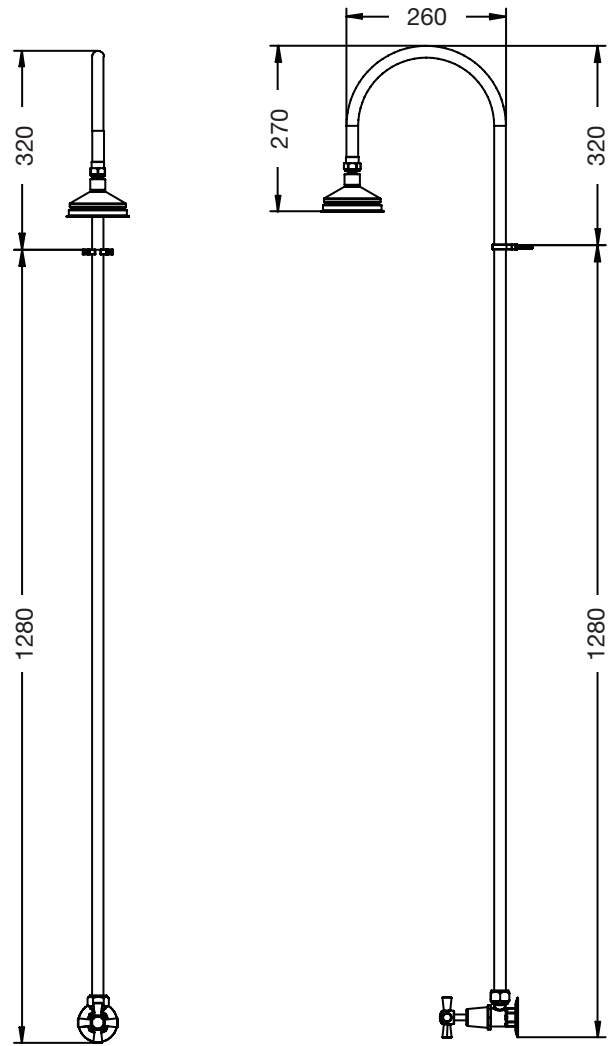

Bribie Wall 2001

Cold

Wall Mounted Shower

Shower Rose

Cold Tap

SPECIFICATIONS

Function	Cold Shower
Dimensions	2250mm x 400mm
Material	SS316 Marine grade stainless steel
Finish	Polished
Rating	WELS 3 Star 9Litre/min
Plumbing	Standard back Inlet
Fixing	Wall fixing (Included)
Recommended Application	<input checked="" type="checkbox"/> Residential <input checked="" type="checkbox"/> Public Space

AVAILABILITY

» This is a standard range item and available for quick delivery. [View this product](#)

SIMILAR MODELS

- » [Bribie 2002](#) - Cold Shower + Cold Garden Tap
- » [Bribie 2003](#) - Hot & Cold Shower