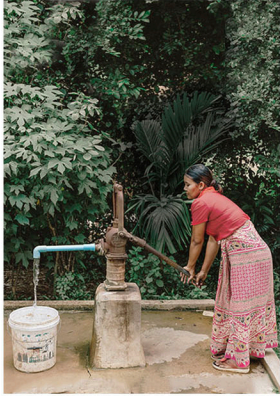

# RIBBON COLORS

Black

White

Blue

Charcoal

Red

Olive