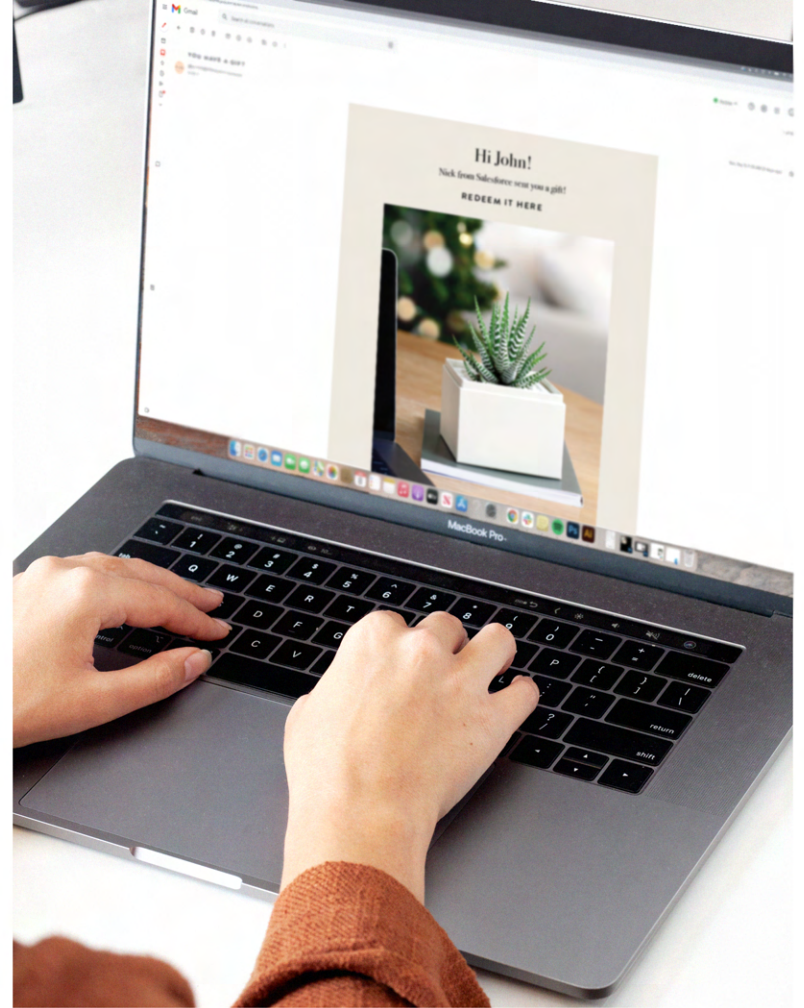

Gifting Programs

E-GIFT SERVICE

Our eGift Service lets you send a gift directly to your recipient using their email address.

Yep, that's all you need! With many of us working from home, or if you're not sure where to send your gift, our eGift Service is designed to provide an easy solution.

ON-GIFTING PROGRAM

Our On-Gifting Program is the perfect solution for businesses looking to send ongoing customized gifts to their recipients throughout the year.

Whether you are looking to send one-off gifts to celebrate special events, reach out to new prospects, or thank your clients, the On-Gifting Program is designed to meet your needs.

Please reach out to our sales team for more information