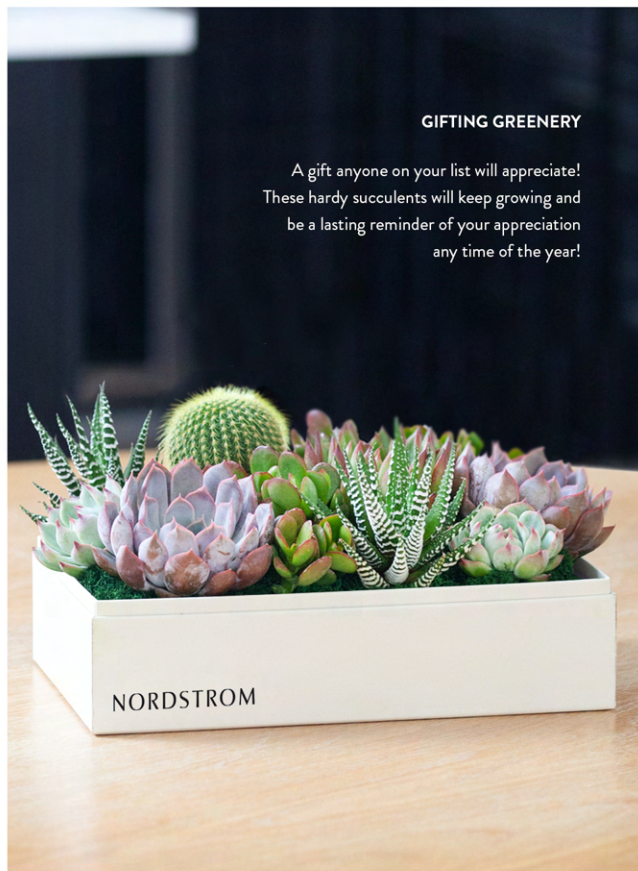

Jewel Garden | \$42
\$14.95 shipping | 8" x 3.5" x 4.5"

Verdant Garden | \$58
\$16.95 shipping | 11" x 4.5" x 5"

Urban Garden | \$95
\$19.95 shipping | 7" x 7" x 5.5"

Lush Garden | \$135
\$24.95 shipping | 13" x 8" x 6"