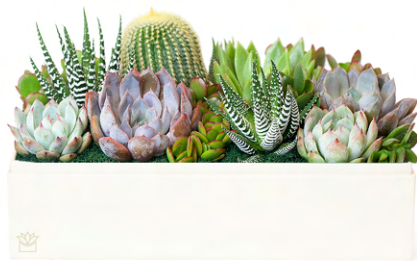

Lush Garden | $135
$24.95 shipping | 13" x 8" x 6"