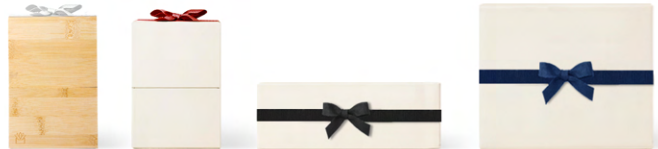

Ribbon Colors