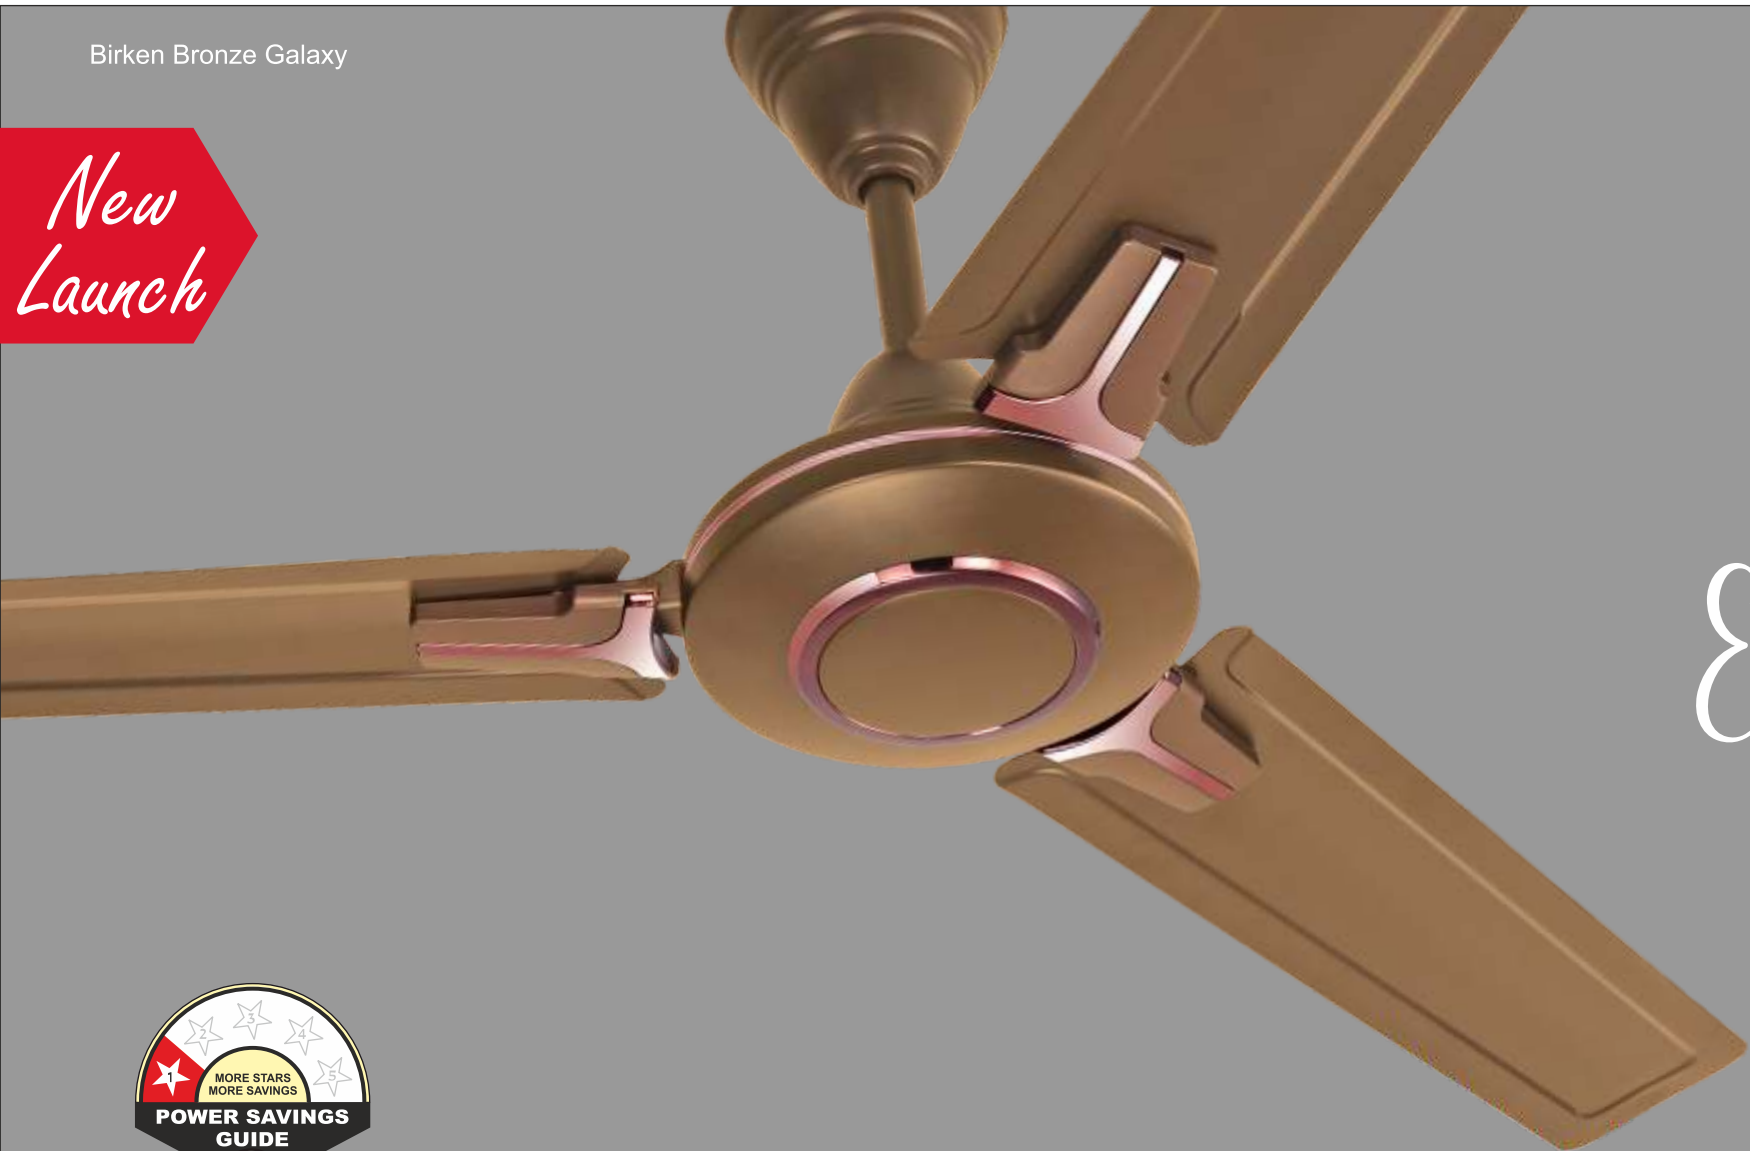

Birken Bronze Galaxy

New
Launch

Eva