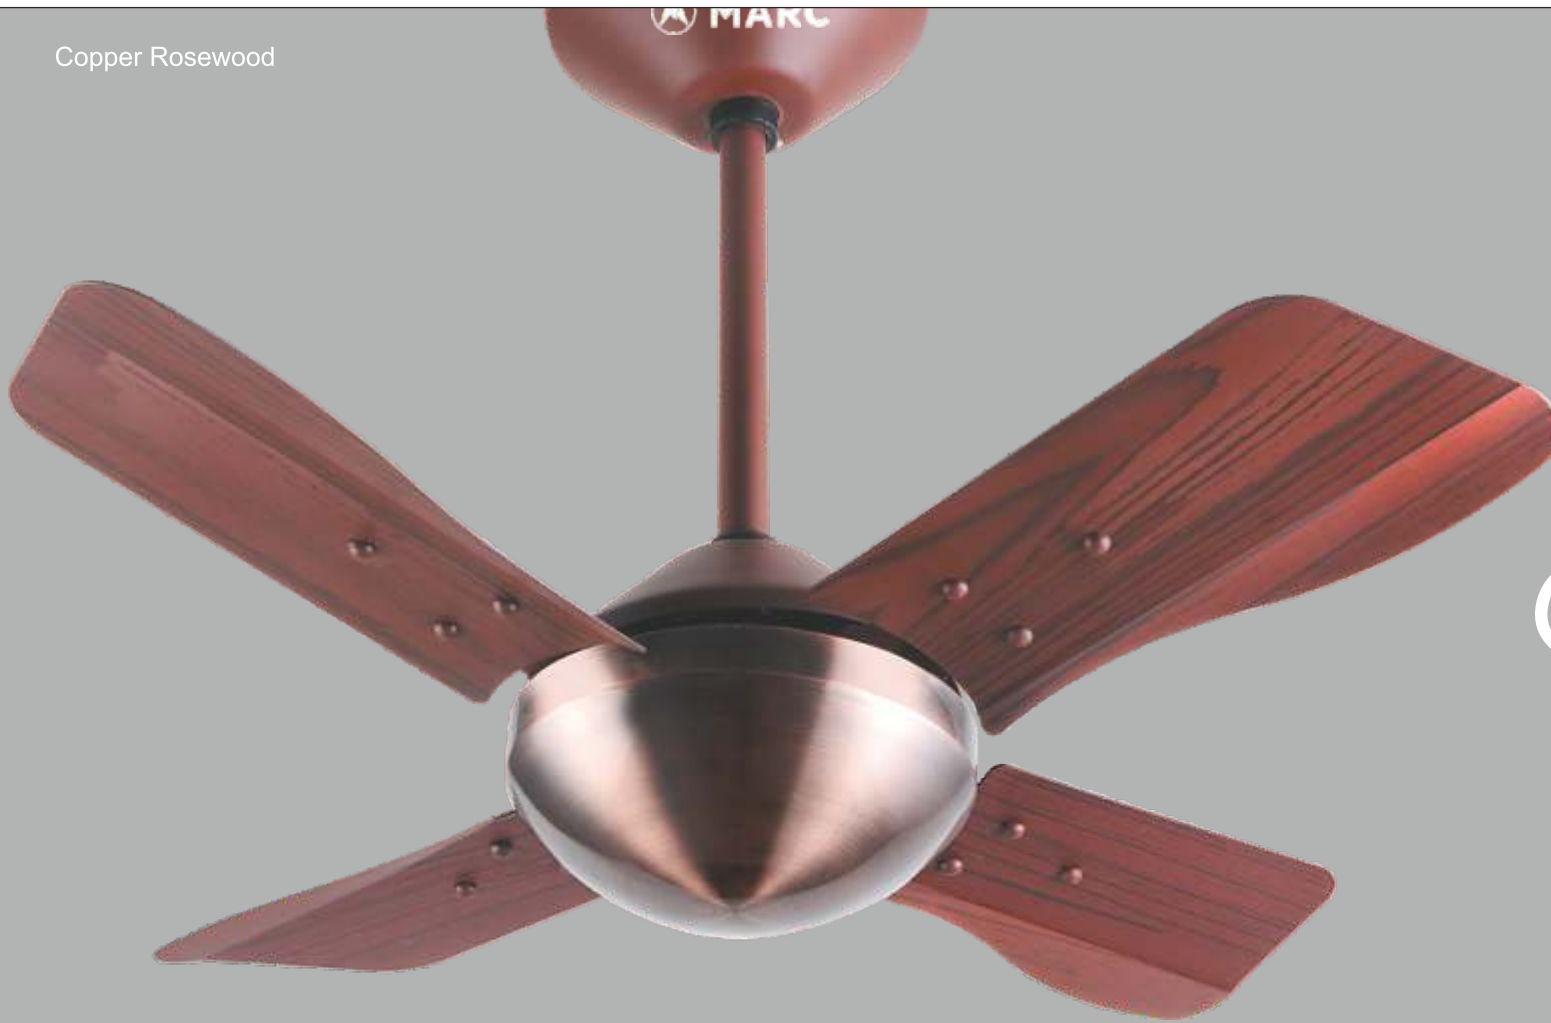

Copper Rosewood