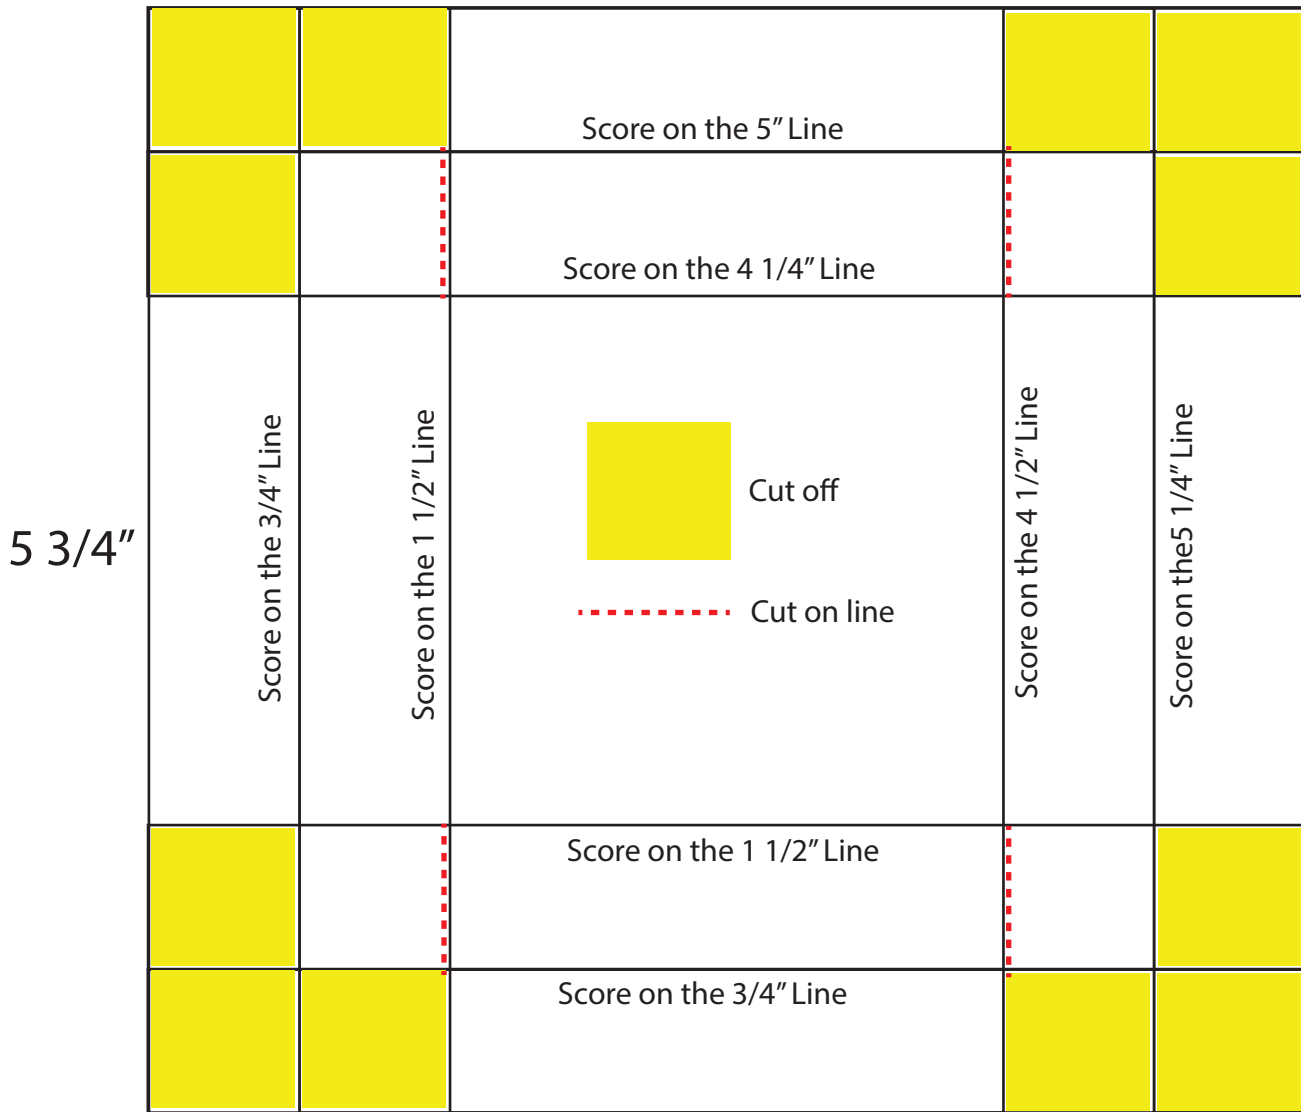

Easy Treat Box Template

6"

Start with a piece of card stock that measures 5 3/4" X 6.

Score on all score lines above.

Cut off all yellow areas.

Cut on red dotted lines.

Fold everything inward.

Lid

Acetate 3" X 7 1/2"

Score at 1/2", 1 3/8", 4 1/8", 5"

Tape with Terrific Tape on back and slide cover onto box.

Quick Tip

Cut 3 panels measuring 2 5/8" X 2 7/8"
Pile them together and lay them inside
the box to make it more stable