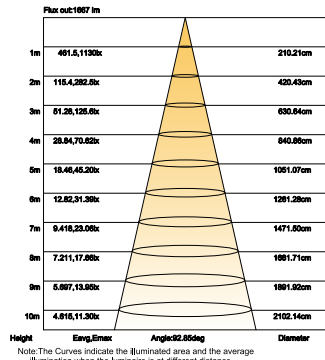

Linear - Recessed LR6836

Architectural Luminaire

TECHNICAL INFORMATION

Size	Lumens	Wattage	lumen/W	lumen/ft	Watt/ft
3ft	2,024	23	88	675	7.7
4ft	2,734	31		684	7.8
6ft	4,048	46		675	7.7
8ft	5,456	62		685	7.8

Testing on 4000K 85 CRI

DISTRIBUTION & OPTICAL