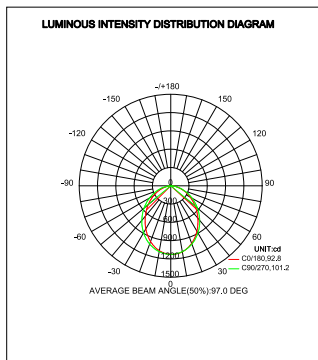

Linear - Recessed LR6836

Architectural Luminaire

TECHNICAL INFORMATION

Size	Lumens	Wattage	lumen/W	lumen/ft	Watt/ft
3ft	2,024	23	88	675	7.7
4ft	2,734	31		684	7.8
6ft	4,048	46		675	7.7
8ft	5,456	62		685	7.8

Testing on 4000K 85 CRI

DISTRIBUTION & OPTICAL