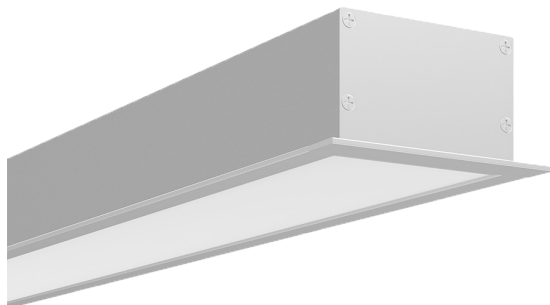

# Linear - Recessed LR6836

Architectural Luminaire

PROJECT:  TYPE:  DATE:

NOTES:

Specification grade architectural LED fixtures deliver minimalistic and distinctive lines that are able to endorse any design of office, dealership & commercial space.

- Available from 36" to 96"
- Lumens from 2,024LM to 5,456LM
- Smoothly even lights, no leakage
- Extruded aluminum housing
- 85 CRI, 90+ CRI optional
- Recessed mount